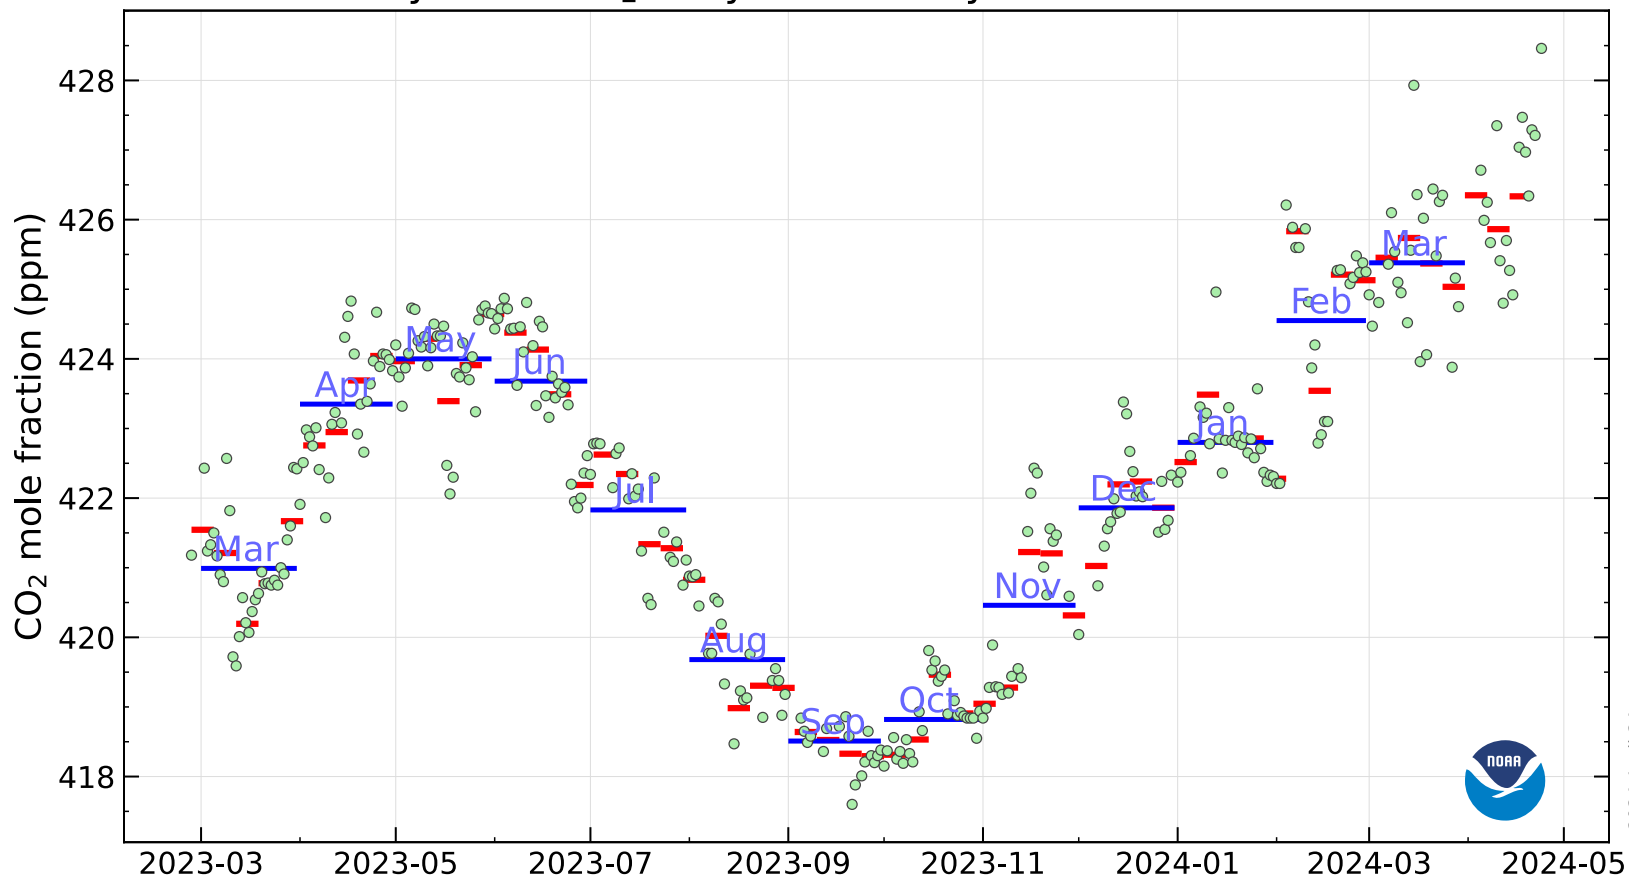

One year of CO₂ daily and weekly means at Mauna Loa

2024-April-24