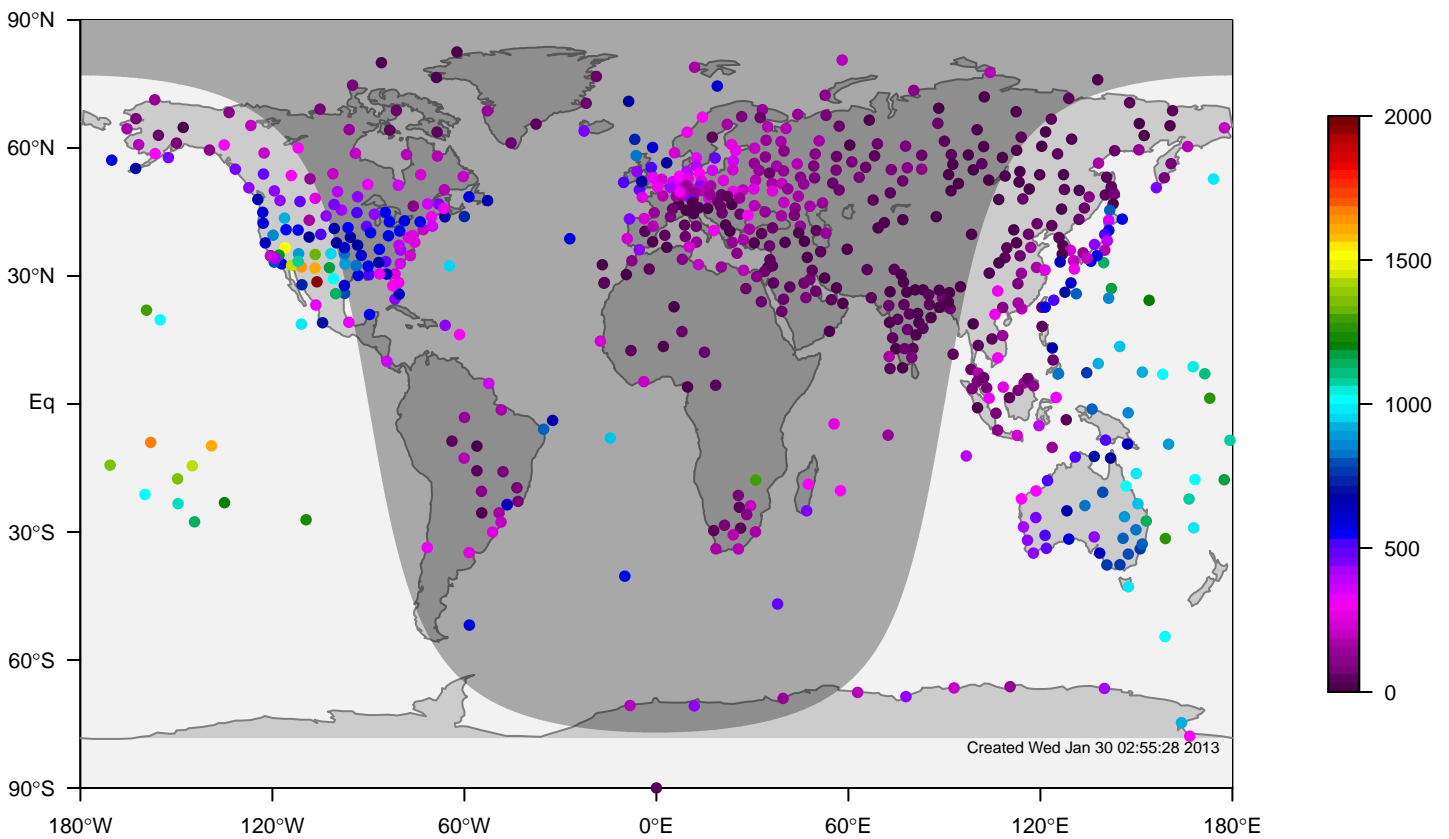

internal-TM5-od-tmpp-glb3x2 mixing height at 0UTC for January (2000-2011)

IGRA mixing height at 0UTC for January (2000-2011)

internal-TM5-od-tmpp-glb3x2 minus IGRA bias at 0UTC for January (2000-2011)

internal-TM5-od-tmpp-glb3x2 mixing height at 0UTC for February (2000-2011)

IGRA mixing height at 0UTC for February (2000-2011)

internal-TM5-od-tmpp-glb3x2 minus IGRA bias at 0UTC for February (2000-2011)

internal-TM5-od-tmpp-glb3x2 mixing height at 0UTC for March (2000-2011)

IGRA mixing height at 0UTC for March (2000-2011)