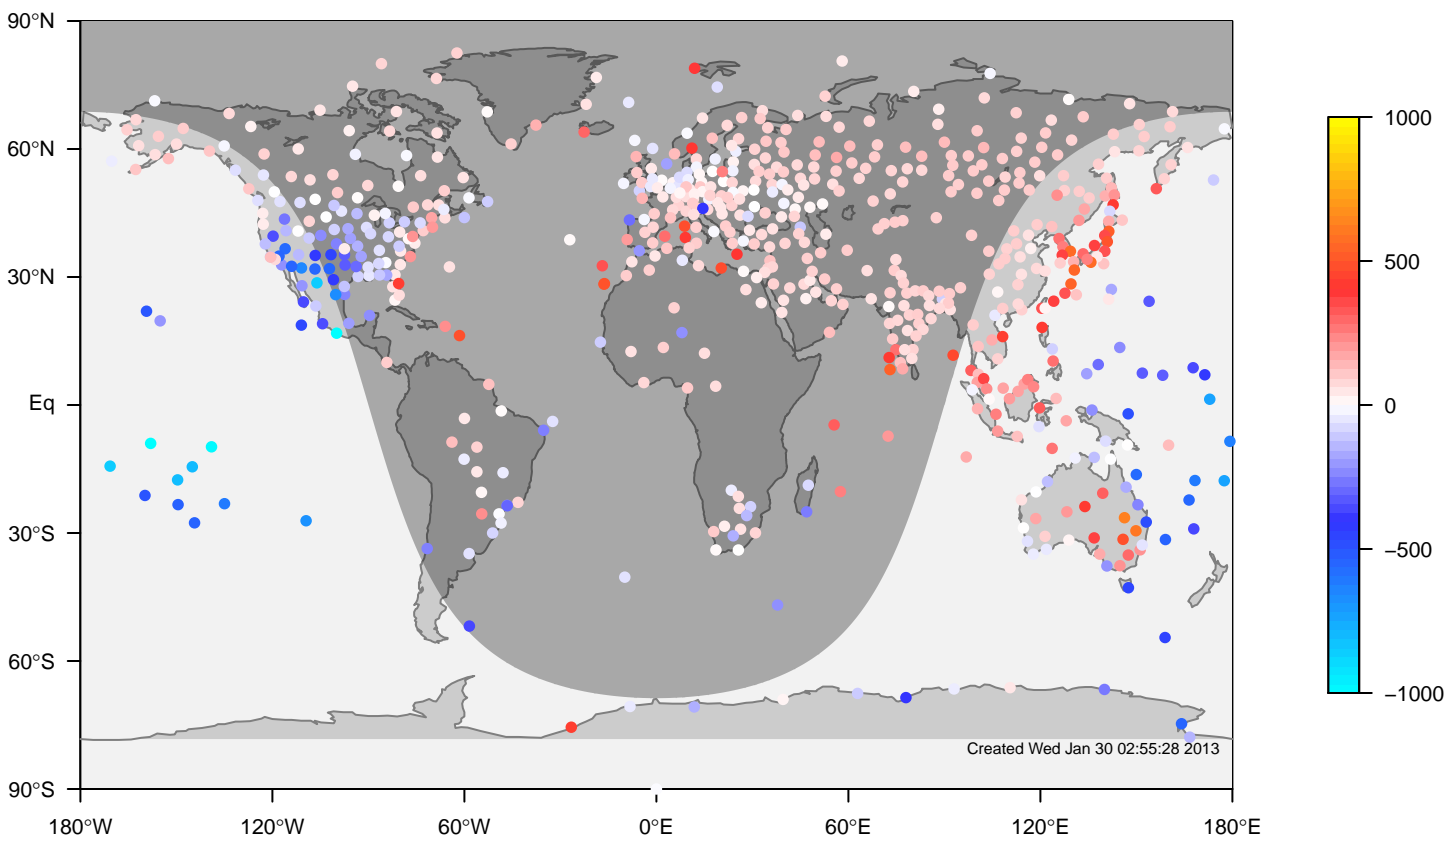

internal-TM5-od-tmpp-glb3x2 mixing height at 0UTC for January (2000-2011)

IGRA mixing height at 0UTC for January (2000-2011)

internal-TM5-od-tmpp-glb3x2 minus IGRA bias at 0UTC for January (2000-2011)

internal-TM5-od-tmpp-glb3x2 mixing height at 0UTC for February (2000-2011)

IGRA mixing height at 0UTC for February (2000-2011)

internal-TM5-od-tmpp-glb3x2 minus IGRA bias at 0UTC for February (2000-2011)

internal-TM5-od-tmpp-glb3x2 mixing height at 0UTC for March (2000-2011)

IGRA mixing height at 0UTC for March (2000-2011)