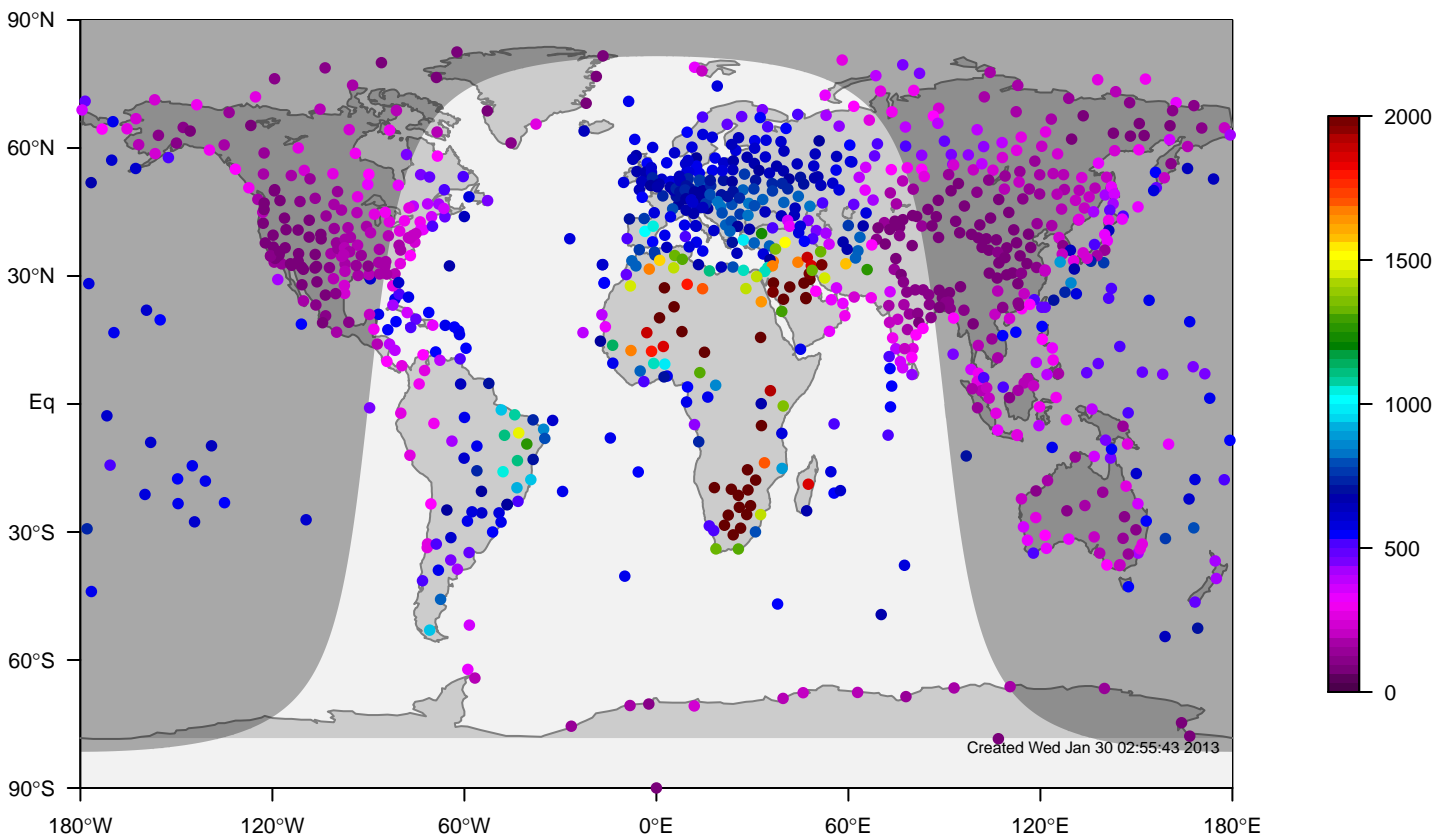

internal-TM5-od-tmpp-glb3x2 minus IGRA bias at 12UTC for June (2000-2011)

internal-TM5-od-tmpp-glb3x2 mixing height at 12UTC for July (2000-2011)

IGRA mixing height at 12UTC for July (2000-2011)

internal-TM5-od-tmpp-glb3x2 minus IGRA bias at 12UTC for July (2000-2011)

internal-TM5-od-tmpp-glb3x2 mixing height at 12UTC for August (2000-2011)

IGRA mixing height at 12UTC for August (2000-2011)

internal-TM5-od-tmpp-glb3x2 minus IGRA bias at 12UTC for August (2000-2011)

internal-TM5-od-tmpp-glb3x2 mixing height at 12UTC for September (2000-2011)

IGRA mixing height at 12UTC for September (2000-2011)

internal-TM5-od-tmpp-glb3x2 minus IGRA bias at 12UTC for September (2000-2011)

internal-TM5-od-tmpp-glb3x2 mixing height at 12UTC for October (2000-2011)