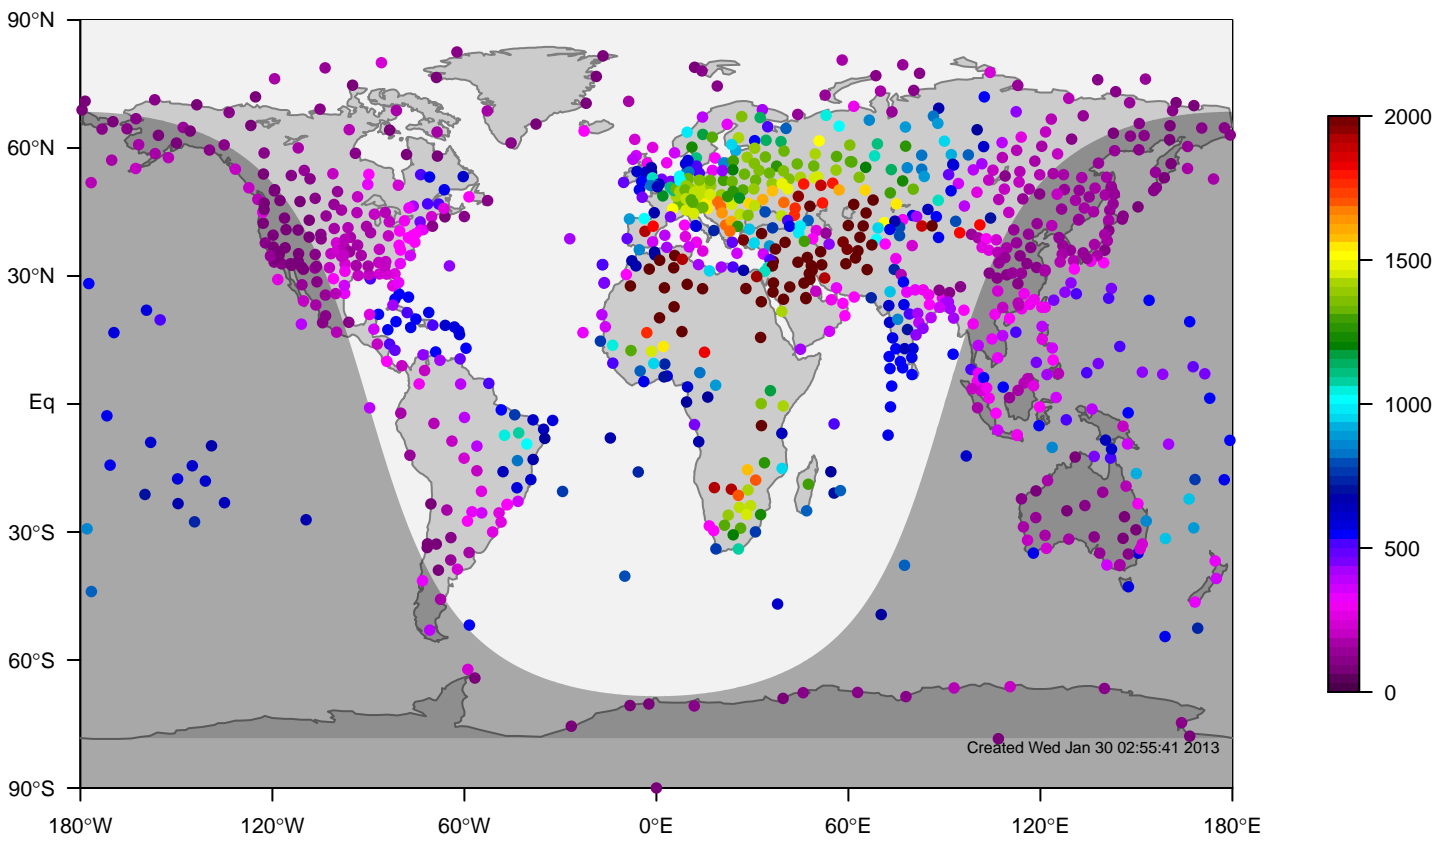

IGRA mixing height at 12UTC for May (2000-2011)

internal-TM5-od-tmpp-glb3x2 minus IGRA bias at 12UTC for May (2000-2011)

internal-TM5-od-tmpp-glb3x2 mixing height at 12UTC for June (2000-2011)

IGRA mixing height at 12UTC for June (2000-2011)

internal-TM5-od-tmpp-glb3x2 minus IGRA bias at 12UTC for June (2000-2011)

internal-TM5-od-tmpp-glb3x2 mixing height at 12UTC for July (2000-2011)

IGRA mixing height at 12UTC for July (2000-2011)

internal-TM5-od-tmpp-glb3x2 minus IGRA bias at 12UTC for July (2000-2011)