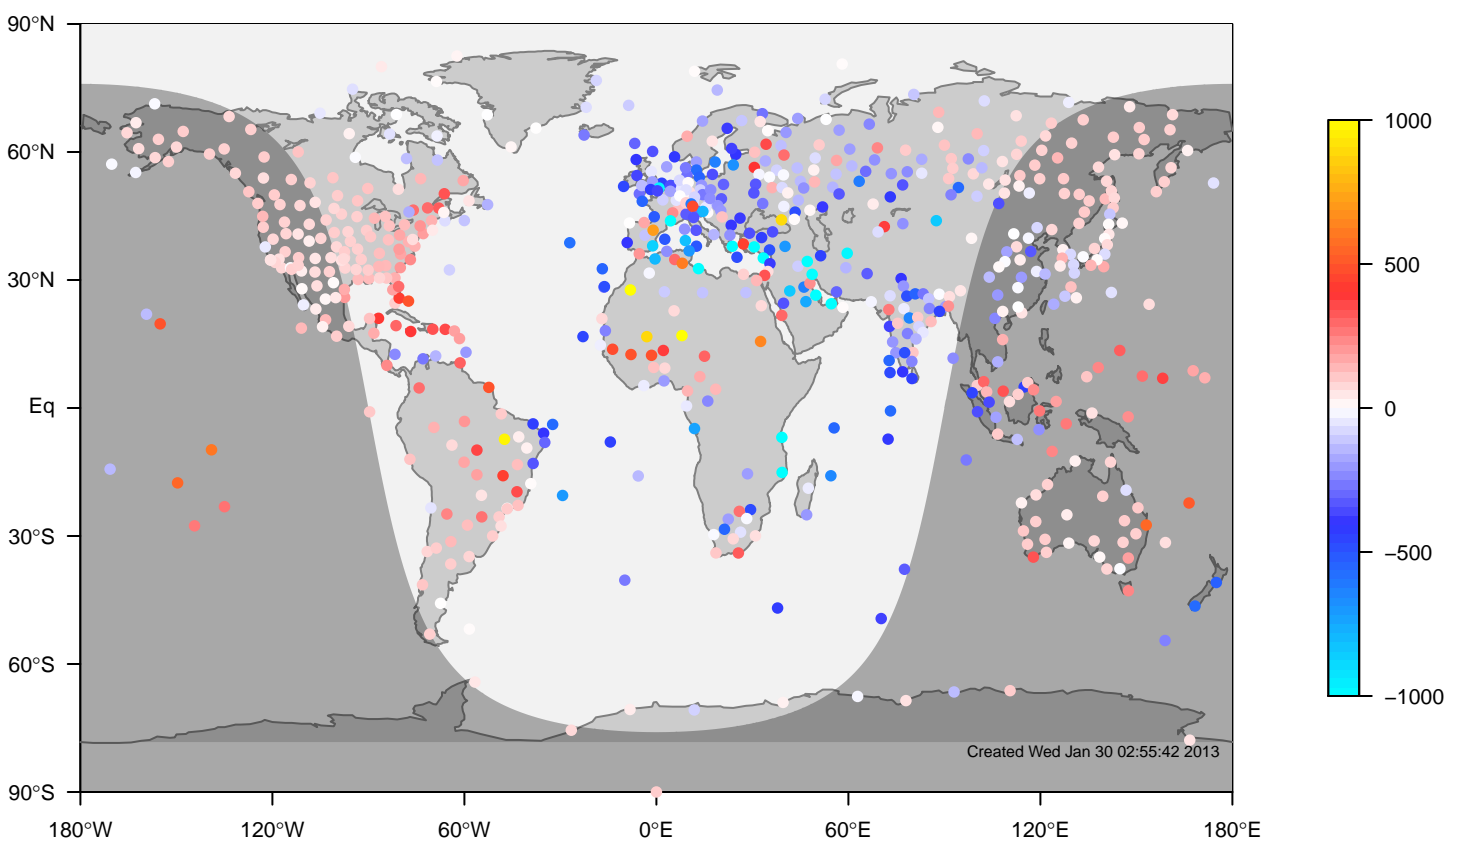

internal-TM5-od-tmpp-glb3x2 minus IGRA bias at 12UTC for June (2000-2011)

internal-TM5-od-tmpp-glb3x2 mixing height at 12UTC for July (2000-2011)

IGRA mixing height at 12UTC for July (2000-2011)

internal-TM5-od-tmpp-glb3x2 minus IGRA bias at 12UTC for July (2000-2011)

internal-TM5-od-tmpp-glb3x2 mixing height at 12UTC for August (2000-2011)

IGRA mixing height at 12UTC for August (2000-2011)

internal-TM5-od-tmpp-glb3x2 minus IGRA bias at 12UTC for August (2000-2011)

internal-TM5-od-tmpp-glb3x2 mixing height at 12UTC for September (2000-2011)