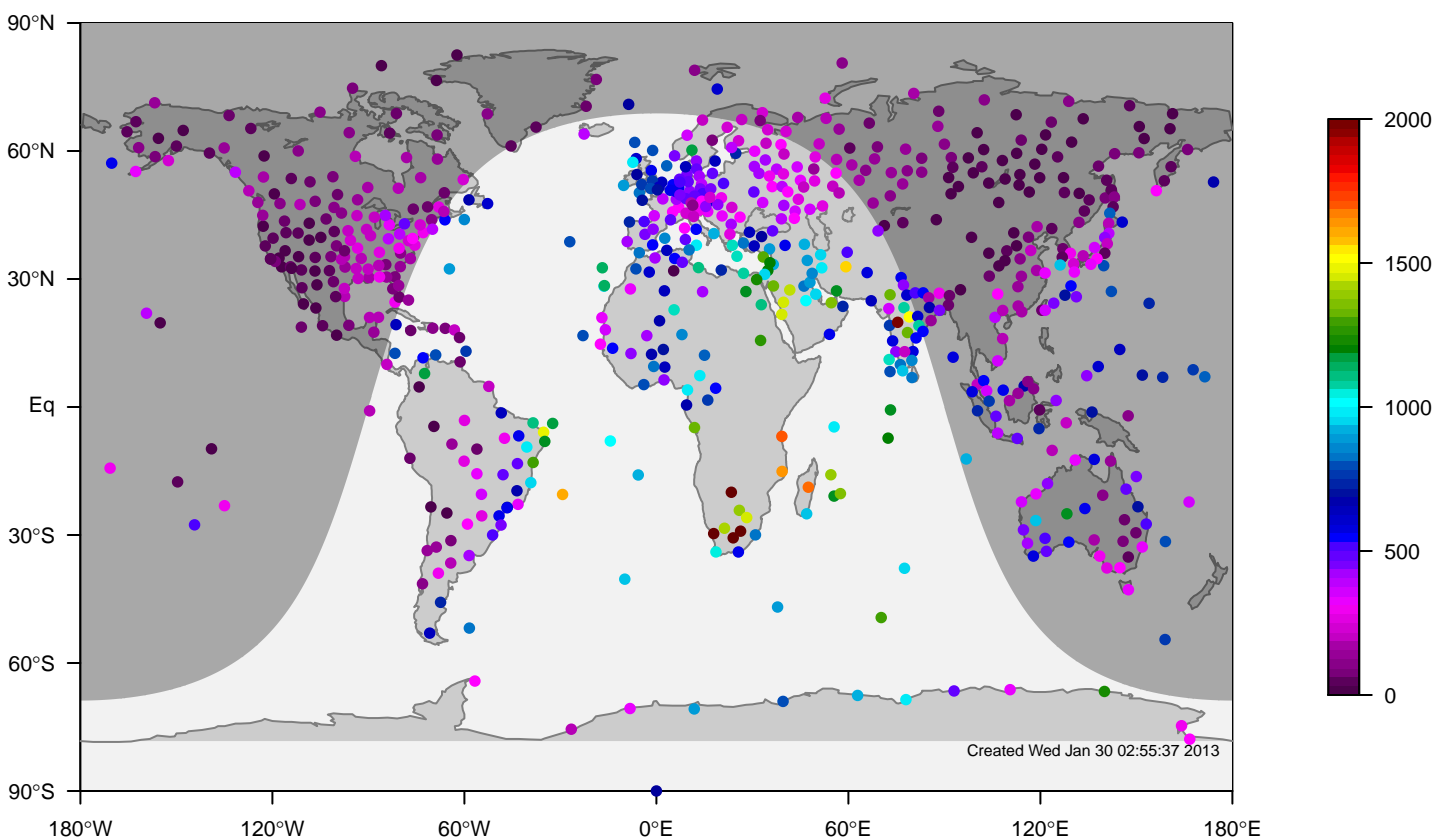

**IGRA mixing height at 0UTC for November (2000-2011)**

**internal-TM5-od-tmpp-glb3x2 minus IGRA bias at 0UTC for November (2000-2011)**

internal-TM5-od-tmpp-glb3x2 mixing height at 0UTC for December (2000-2011)

IGRA mixing height at 0UTC for December (2000-2011)

internal-TM5-od-tmpp-glb3x2 minus IGRA bias at 0UTC for December (2000-2011)

internal-TM5-od-tmpp-glb3x2 all-season mixing height at OUTC (2000-2011)

IGRA all-season mixing height at OUTC (2000-2011)

internal-TM5-od-tmpp-glb3x2 minus IGRA all-season bias at OUTC (2000 - 2011)

internal-TM5-od-tmpp-glb3x2 mixing height at 12UTC for January (2000-2011)

IGRA mixing height at 12UTC for January (2000-2011)