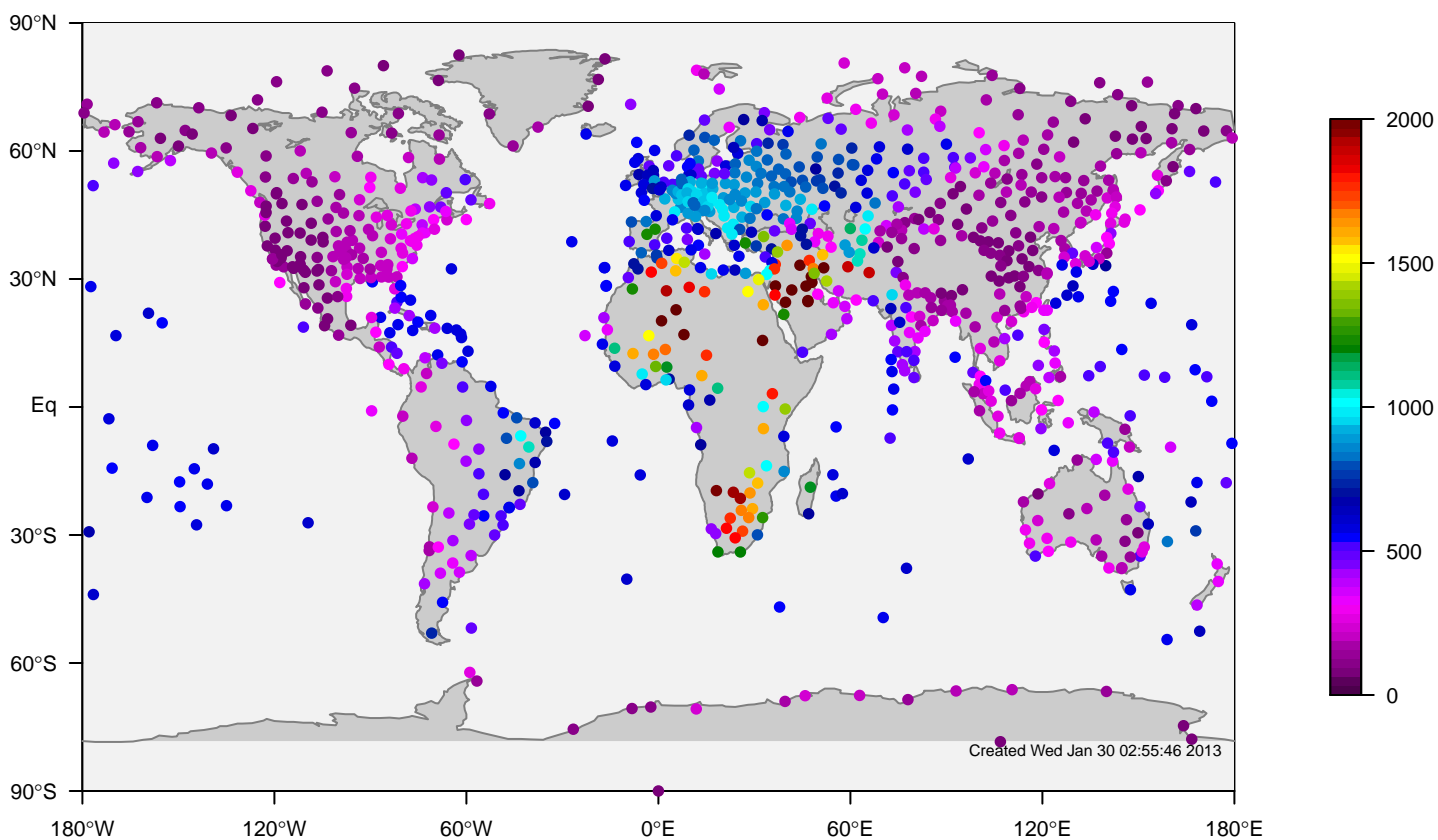

IGRA mixing height at 12UTC for October (2000-2011)

internal-TM5-od-tmpp-glb3x2 minus IGRA bias at 12UTC for October (2000-2011)

internal-TM5-od-tmpp-glb3x2 mixing height at 12UTC for November (2000-2011)

IGRA mixing height at 12UTC for November (2000-2011)

internal-TM5-od-tmpp-glb3x2 minus IGRA bias at 12UTC for November (2000-2011)

internal-TM5-od-tmpp-glb3x2 mixing height at 12UTC for December (2000-2011)

IGRA mixing height at 12UTC for December (2000-2011)

internal-TM5-od-tmpp-glb3x2 minus IGRA bias at 12UTC for December (2000-2011)

internal-TM5-od-tmpp-glb3x2 all-season mixing height at 12UTC (2000-2011)