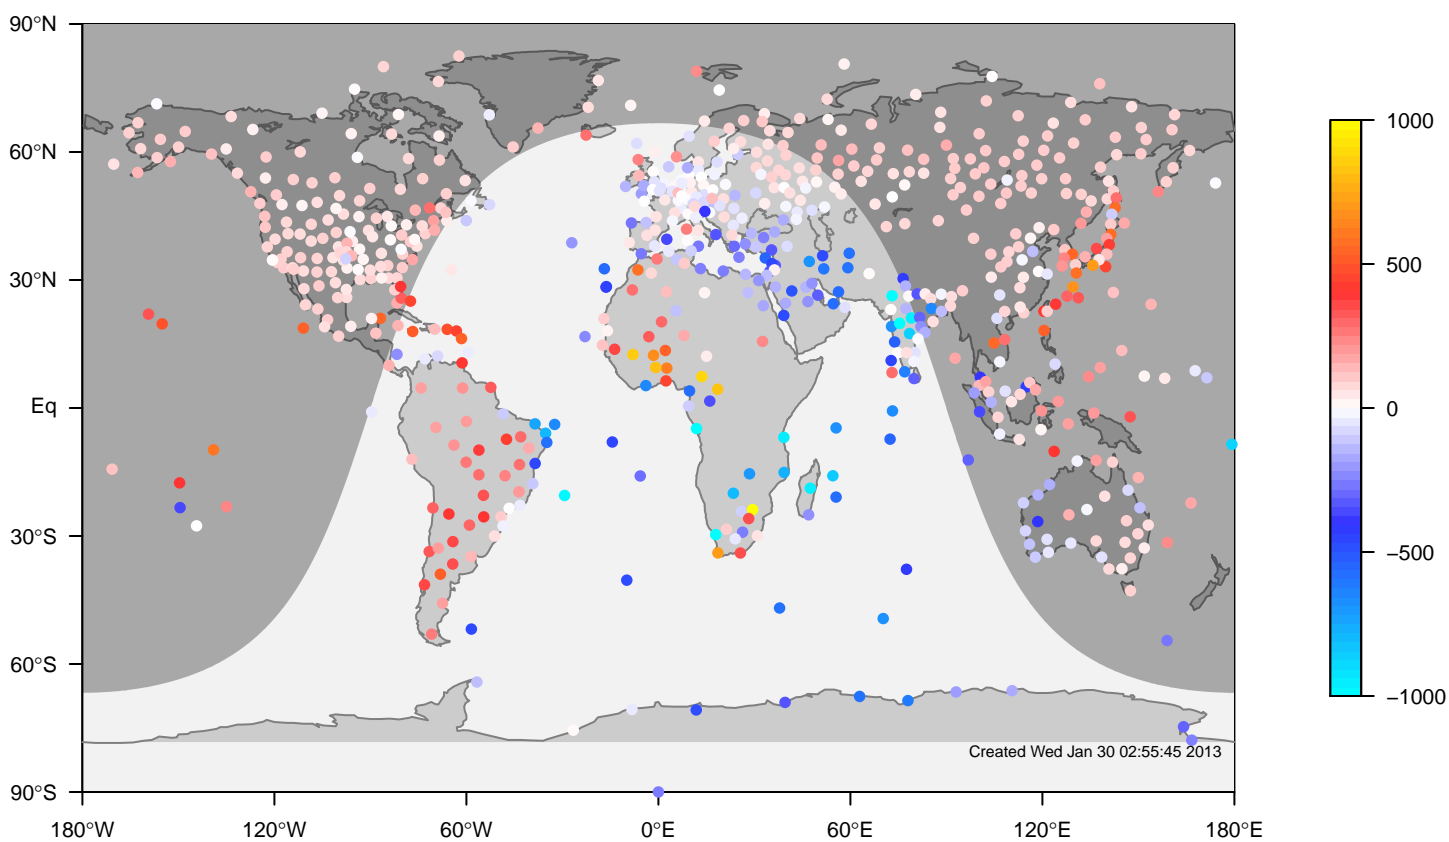

IGRA mixing height at 12UTC for November (2000-2011)

internal-TM5-od-tmpp-glb3x2 minus IGRA bias at 12UTC for November (2000-2011)

internal-TM5-od-tmpp-glb3x2 mixing height at 12UTC for December (2000-2011)

IGRA mixing height at 12UTC for December (2000-2011)

internal-TM5-od-tmpp-glb3x2 minus IGRA bias at 12UTC for December (2000-2011)

internal-TM5-od-tmpp-glb3x2 all-season mixing height at 12UTC (2000-2011)