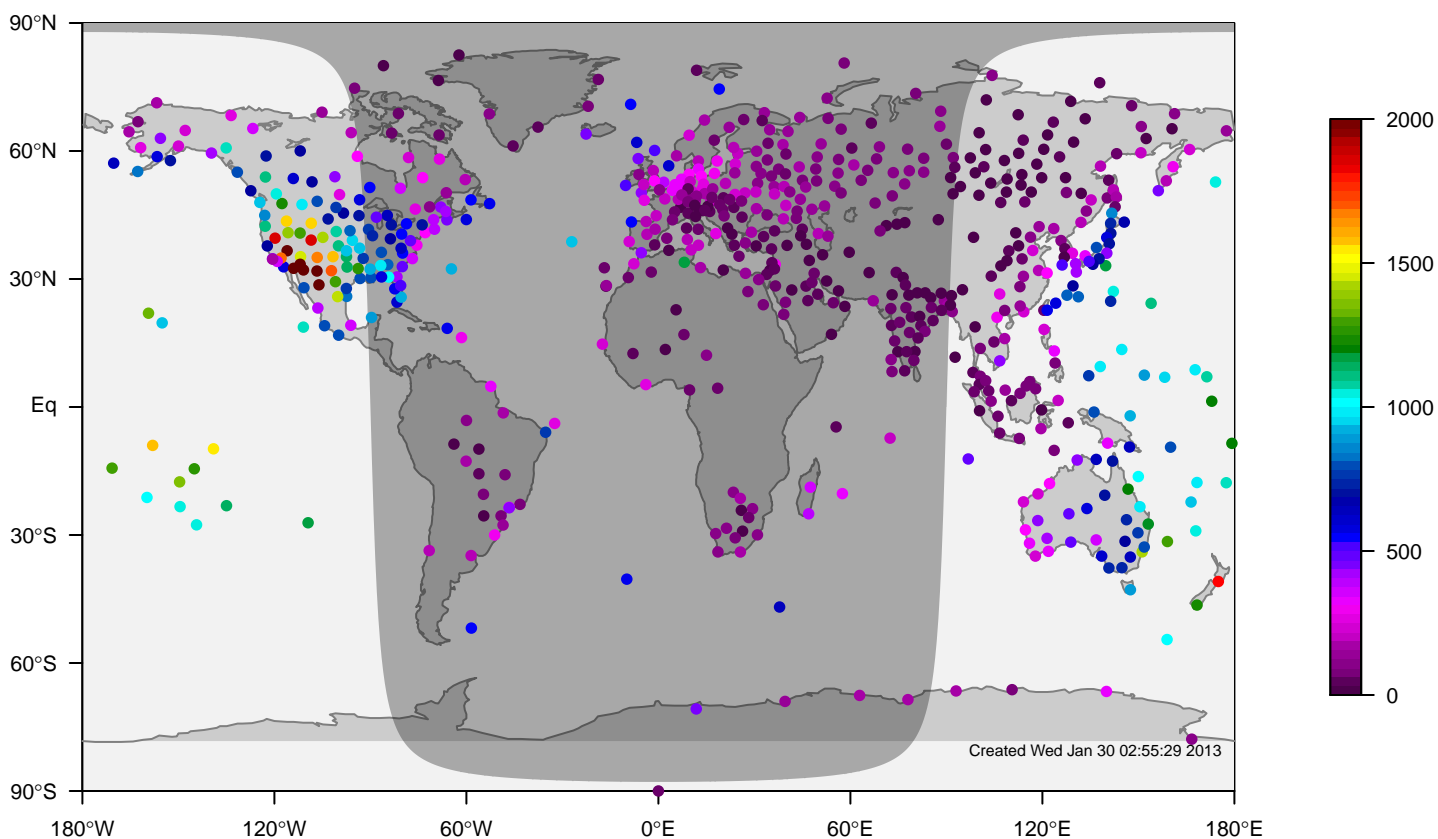

internal-TM5-od-tmpp-glb3x2 mixing height at 0UTC for January (2000-2011)

IGRA mixing height at 0UTC for January (2000-2011)

internal-TM5-od-tmpp-glb3x2 minus IGRA bias at 0UTC for January (2000-2011)

internal-TM5-od-tmpp-glb3x2 mixing height at 0UTC for February (2000-2011)

IGRA mixing height at 0UTC for February (2000-2011)

internal-TM5-od-tmpp-glb3x2 minus IGRA bias at 0UTC for February (2000-2011)

internal-TM5-od-tmpp-glb3x2 mixing height at 0UTC for March (2000-2011)

IGRA mixing height at 0UTC for March (2000-2011)

internal-TM5-od-tmpp-glb3x2 minus IGRA bias at 0UTC for March (2000-2011)

internal-TM5-od-tmpp-glb3x2 mixing height at 0UTC for April (2000-2011)

IGRA mixing height at 0UTC for April (2000-2011)

internal-TM5-od-tmpp-glb3x2 minus IGRA bias at 0UTC for April (2000-2011)