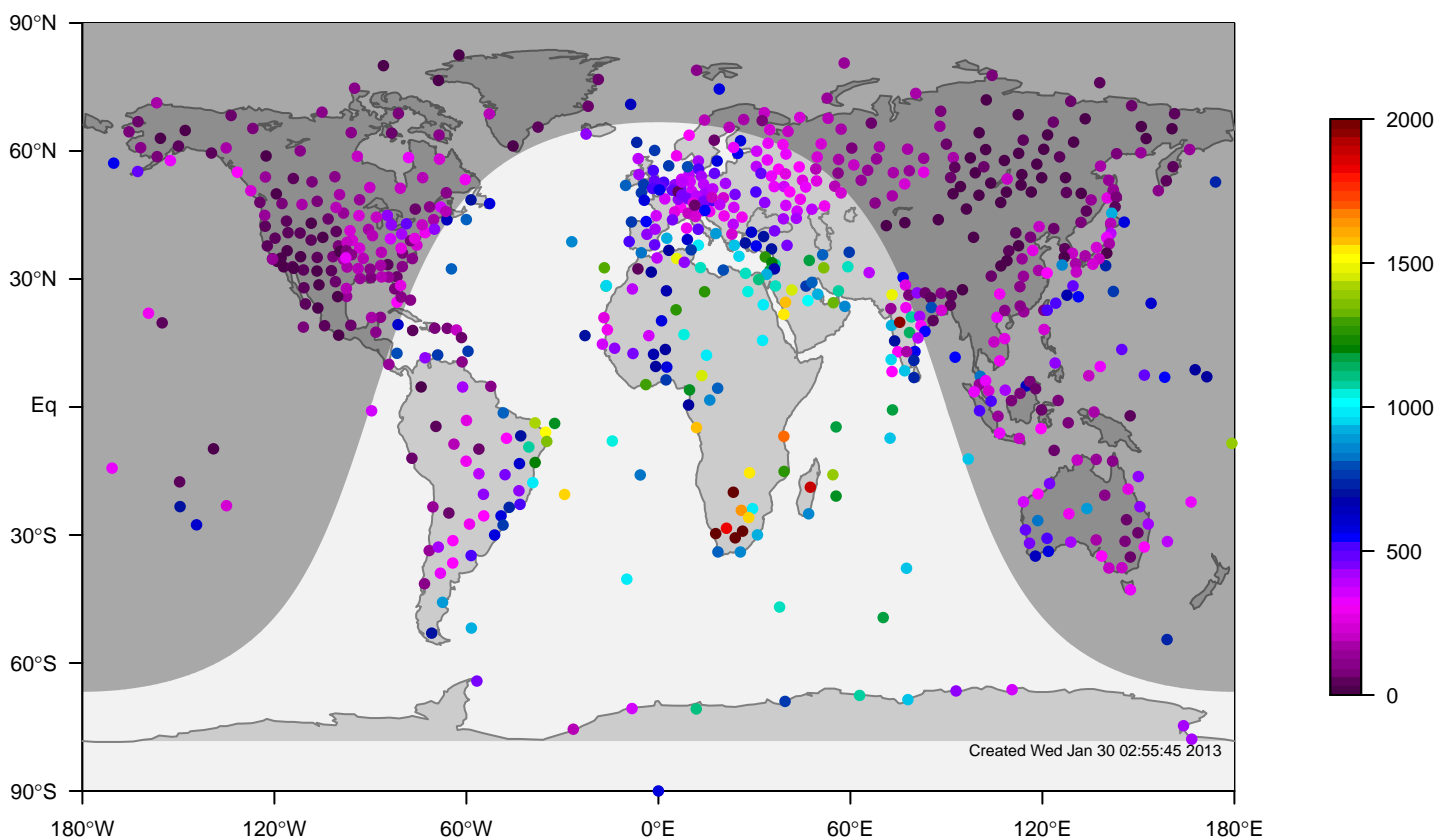

IGRA mixing height at 12UTC for October (2000-2011)

internal-TM5-od-tmpp-glb3x2 minus IGRA bias at 12UTC for October (2000-2011)

internal-TM5-od-tmpp-glb3x2 mixing height at 12UTC for November (2000-2011)

IGRA mixing height at 12UTC for November (2000-2011)

internal-TM5-od-tmpp-glb3x2 minus IGRA bias at 12UTC for November (2000-2011)

internal-TM5-od-tmpp-glb3x2 mixing height at 12UTC for December (2000-2011)

IGRA mixing height at 12UTC for December (2000-2011)

internal-TM5-od-tmpp-glb3x2 minus IGRA bias at 12UTC for December (2000-2011)

internal-TM5-od-tmpp-glb3x2 all-season mixing height at 12UTC (2000-2011)