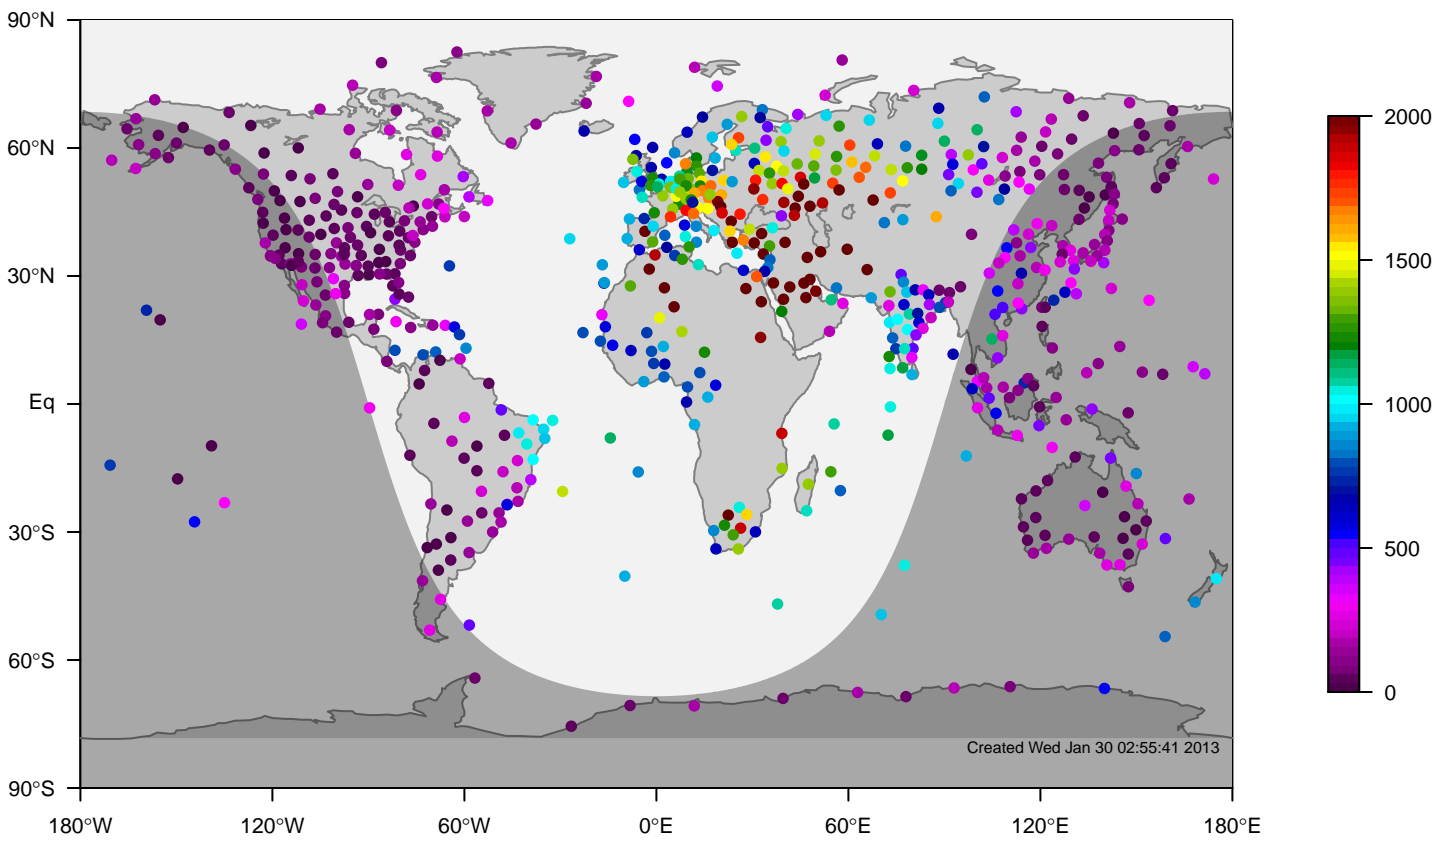

IGRA mixing height at 12UTC for May (2000-2011)

internal-TM5-od-tmpp-glb3x2 minus IGRA bias at 12UTC for May (2000-2011)

internal-TM5-od-tmpp-glb3x2 mixing height at 12UTC for June (2000-2011)

IGRA mixing height at 12UTC for June (2000-2011)

internal-TM5-od-tmpp-glb3x2 minus IGRA bias at 12UTC for June (2000-2011)

internal-TM5-od-tmpp-glb3x2 mixing height at 12UTC for July (2000-2011)

IGRA mixing height at 12UTC for July (2000-2011)

internal-TM5-od-tmpp-glb3x2 minus IGRA bias at 12UTC for July (2000-2011)