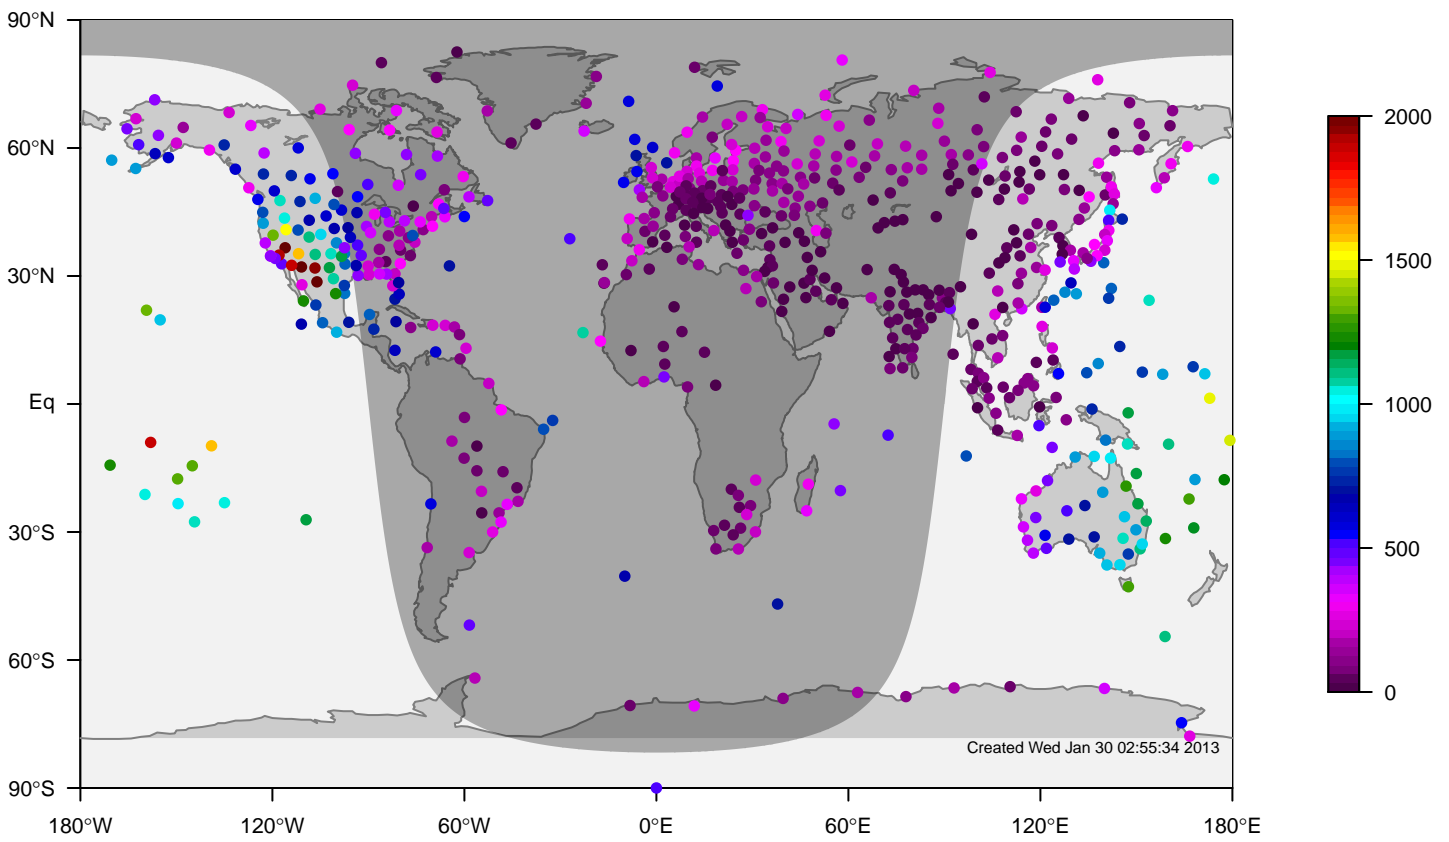

internal-TM5-od-tmpp-glb3x2 minus IGRA bias at 0UTC for July (2000-2011)

internal-TM5-od-tmpp-glb3x2 mixing height at 0UTC for August (2000-2011)

IGRA mixing height at 0UTC for August (2000-2011)

internal-TM5-od-tmpp-glb3x2 minus IGRA bias at 0UTC for August (2000-2011)

internal-TM5-od-tmpp-glb3x2 mixing height at 0UTC for September (2000-2011)

IGRA mixing height at 0UTC for September (2000-2011)

internal-TM5-od-tmpp-glb3x2 minus IGRA bias at 0UTC for September (2000-2011)

internal-TM5-od-tmpp-glb3x2 mixing height at 0UTC for October (2000-2011)

IGRA mixing height at 0UTC for October (2000-2011)

internal-TM5-od-tmpp-glb3x2 minus IGRA bias at 0UTC for October (2000-2011)

**internal-TM5-od-tmpp-glb3x2 mixing height at 0UTC for November (2000-2011)**