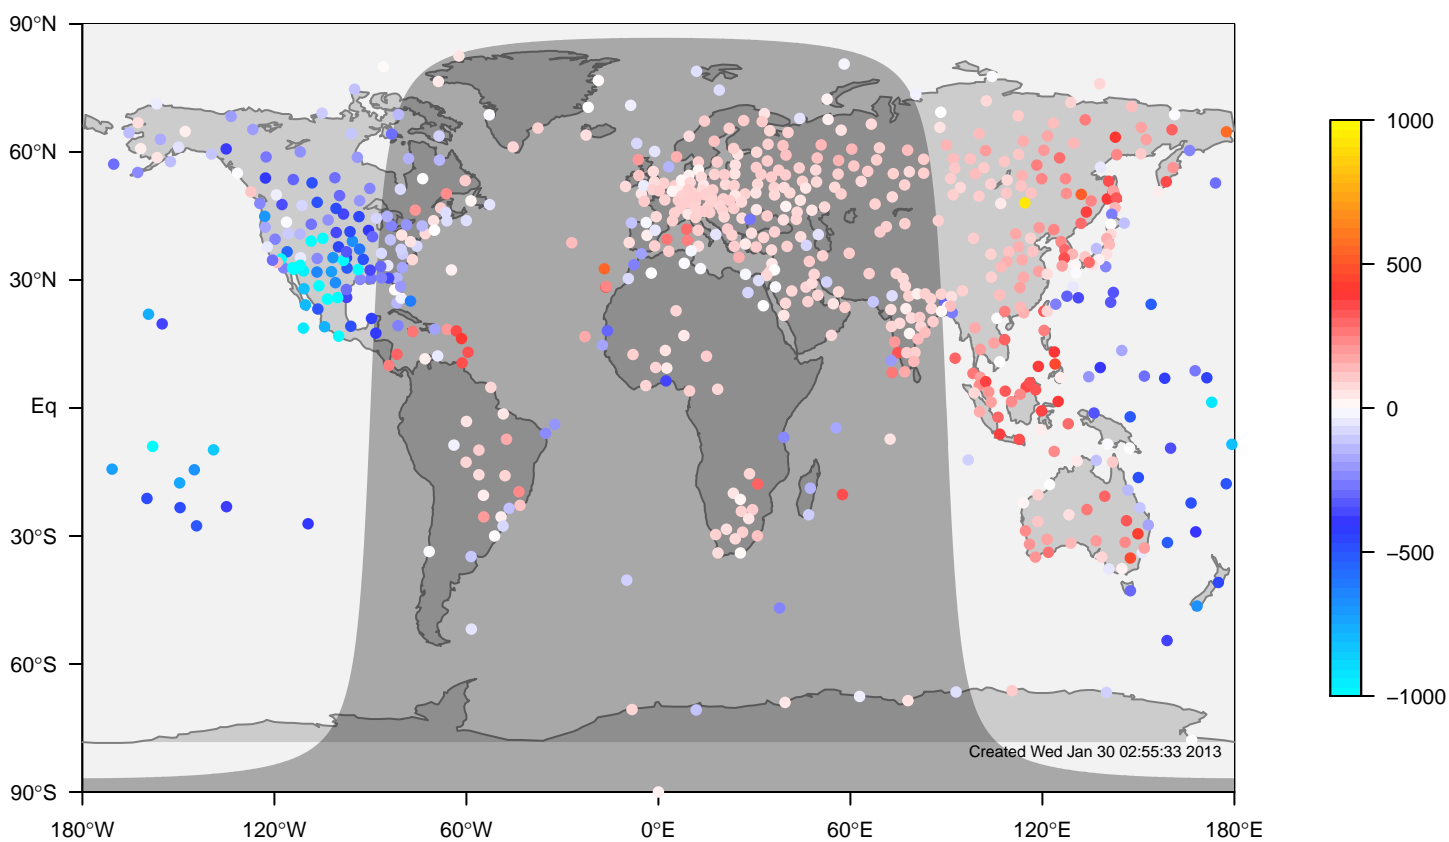

internal-TM5-od-tmpp-glb3x2 minus IGRA bias at 0UTC for July (2000-2011)

internal-TM5-od-tmpp-glb3x2 mixing height at 0UTC for August (2000-2011)

IGRA mixing height at 0UTC for August (2000-2011)

internal-TM5-od-tmpp-glb3x2 minus IGRA bias at 0UTC for August (2000-2011)

internal-TM5-od-tmpp-glb3x2 mixing height at 0UTC for September (2000-2011)

IGRA mixing height at 0UTC for September (2000-2011)

internal-TM5-od-tmpp-glb3x2 minus IGRA bias at 0UTC for September (2000-2011)