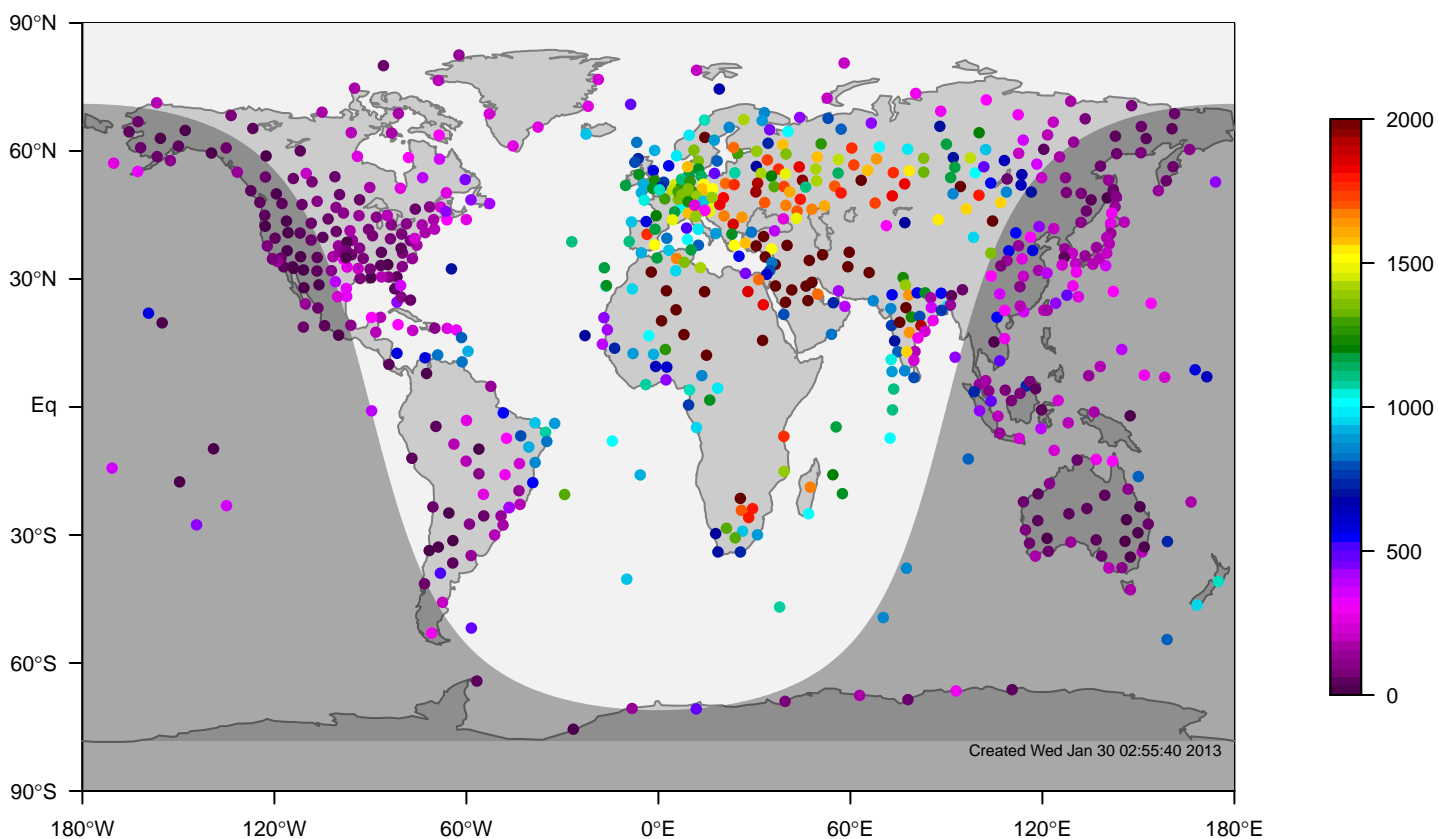

internal-TM5-od-tmpp-glb3x2 mixing height at 12UTC for April (2000-2011)

IGRA mixing height at 12UTC for April (2000-2011)

internal-TM5-od-tmpp-glb3x2 minus IGRA bias at 12UTC for April (2000-2011)

internal-TM5-od-tmpp-glb3x2 mixing height at 12UTC for May (2000-2011)

IGRA mixing height at 12UTC for May (2000-2011)

internal-TM5-od-tmpp-glb3x2 minus IGRA bias at 12UTC for May (2000-2011)

internal-TM5-od-tmpp-glb3x2 mixing height at 12UTC for June (2000-2011)

IGRA mixing height at 12UTC for June (2000-2011)