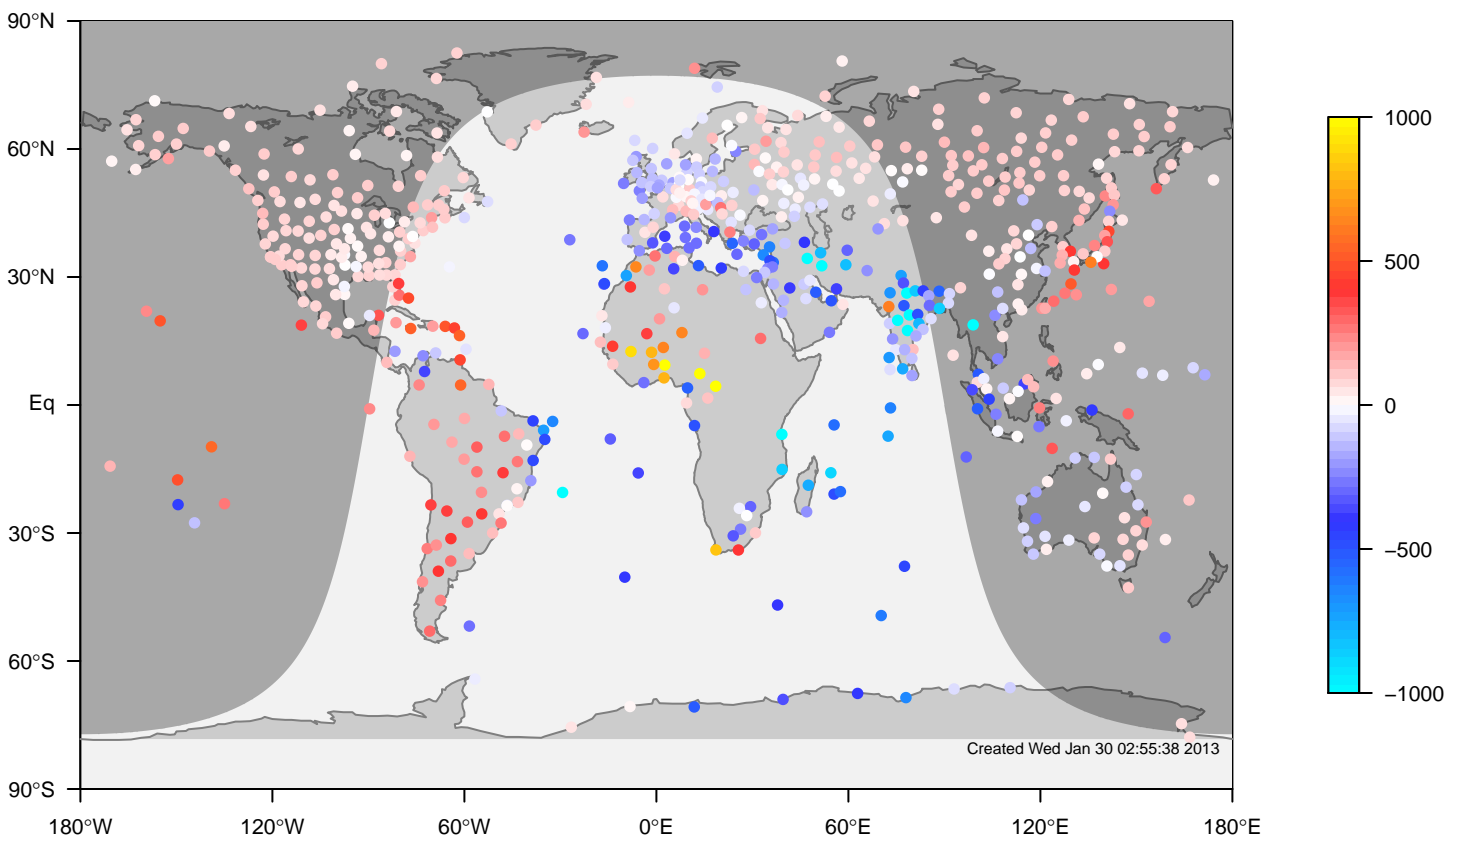

internal-TM5-od-tmpp-glb3x2 mixing height at 12UTC for March (2000-2011)

internal-TM5-od-tmpp-glb3x2 minus IGRA bias at 12UTC for February (2000-2011)