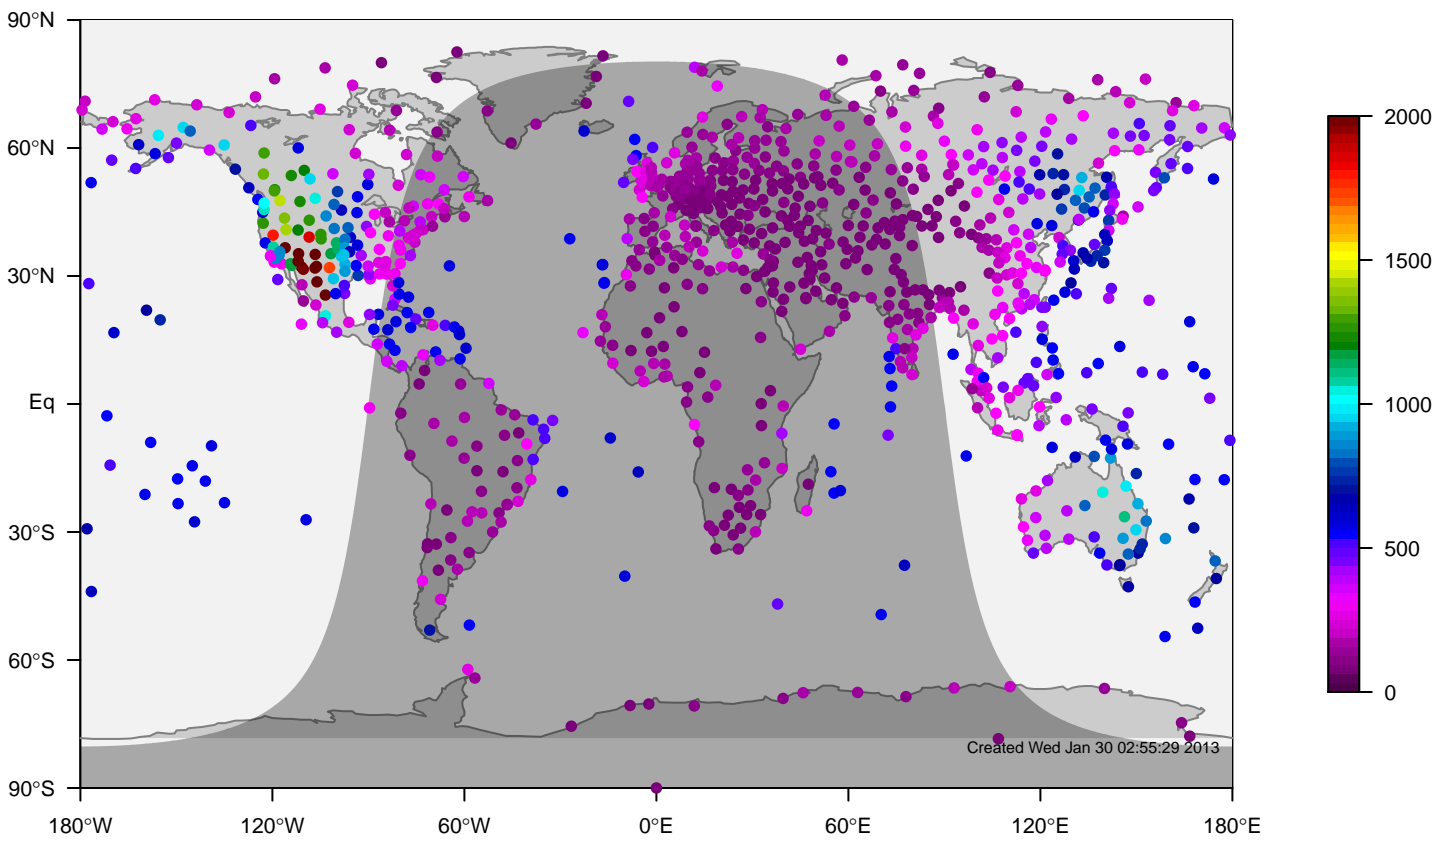

internal-TM5-od-tmpp-glb3x2 mixing height at 0UTC for January (2000-2011)

IGRA mixing height at 0UTC for January (2000-2011)

internal-TM5-od-tmpp-glb3x2 minus IGRA bias at 0UTC for January (2000-2011)

internal-TM5-od-tmpp-glb3x2 mixing height at 0UTC for February (2000-2011)

IGRA mixing height at 0UTC for February (2000-2011)

internal-TM5-od-tmpp-glb3x2 minus IGRA bias at 0UTC for February (2000-2011)

internal-TM5-od-tmpp-glb3x2 mixing height at 0UTC for March (2000-2011)

IGRA mixing height at 0UTC for March (2000-2011)

internal-TM5-od-tmpp-glb3x2 minus IGRA bias at 0UTC for March (2000-2011)

internal-TM5-od-tmpp-glb3x2 mixing height at 0UTC for April (2000-2011)

IGRA mixing height at 0UTC for April (2000-2011)

internal-TM5-od-tmpp-glb3x2 minus IGRA bias at 0UTC for April (2000-2011)