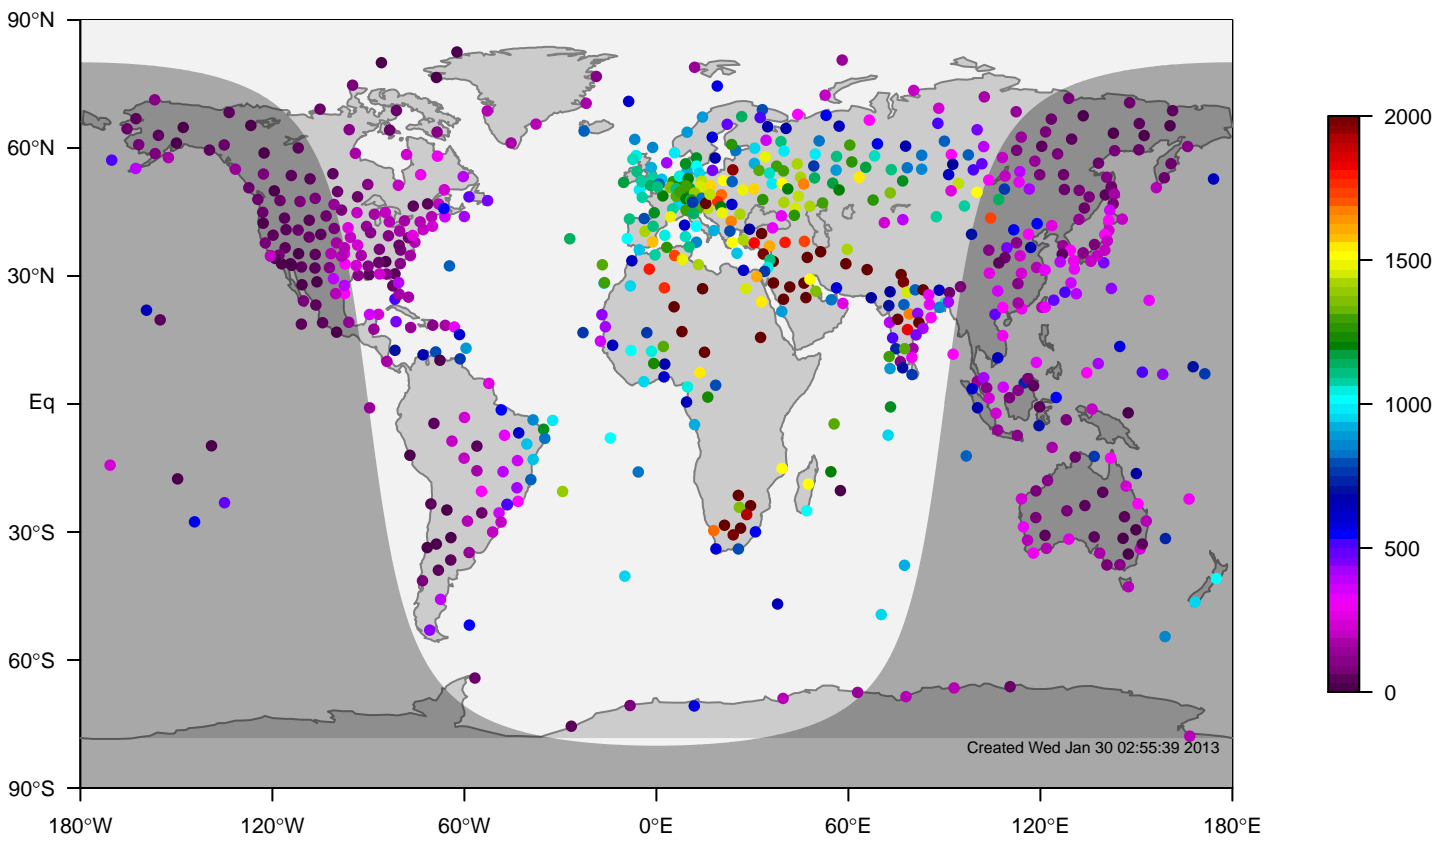

IGRA mixing height at 12UTC for April (2000-2011)