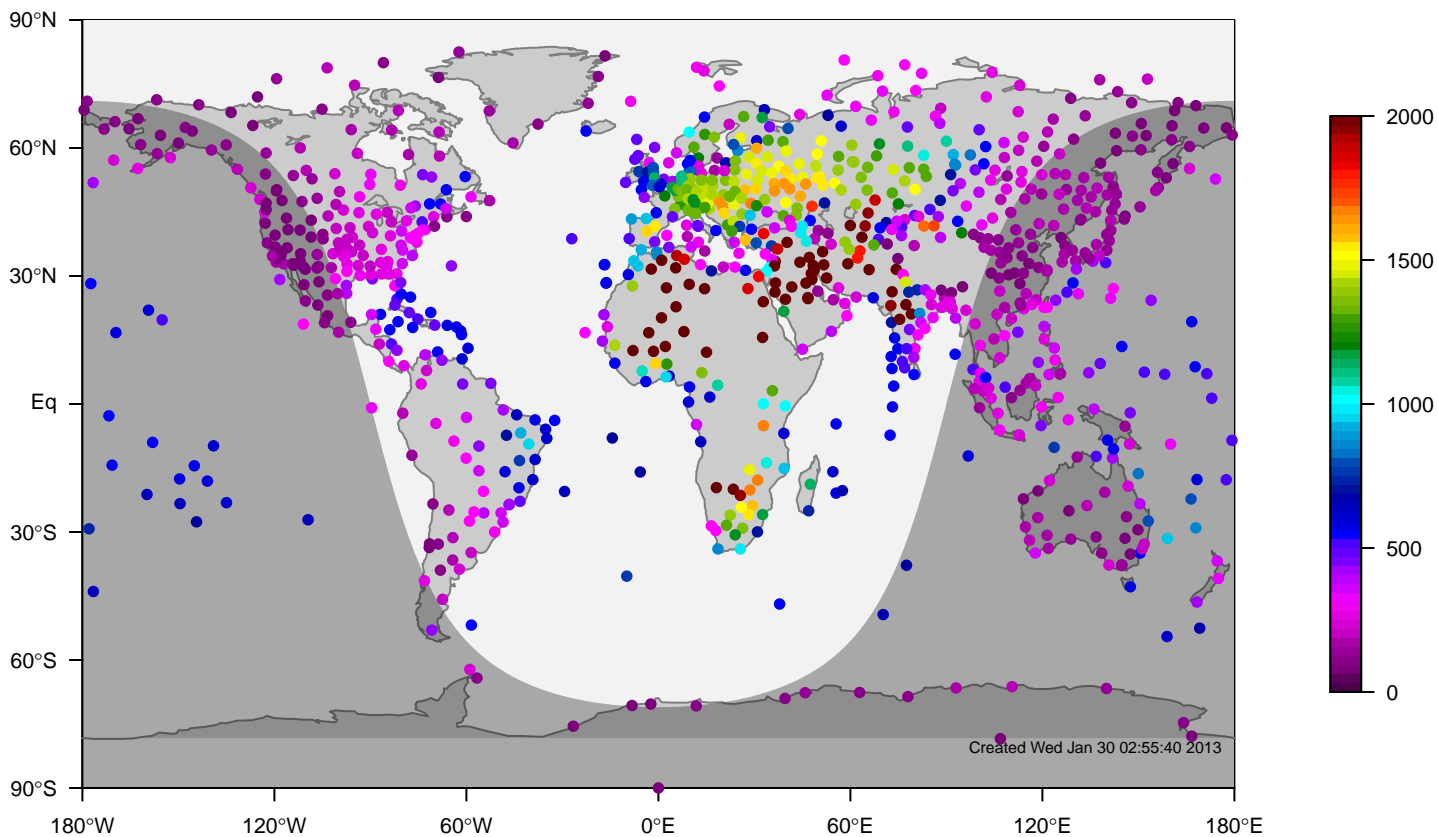

internal-TM5-od-tmpp-glb3x2 mixing height at 12UTC for April (2000-2011)

IGRA mixing height at 12UTC for April (2000-2011)

internal-TM5-od-tmpp-glb3x2 minus IGRA bias at 12UTC for April (2000-2011)

internal-TM5-od-tmpp-glb3x2 mixing height at 12UTC for May (2000-2011)

IGRA mixing height at 12UTC for May (2000-2011)

internal-TM5-od-tmpp-glb3x2 minus IGRA bias at 12UTC for May (2000-2011)

internal-TM5-od-tmpp-glb3x2 mixing height at 12UTC for June (2000-2011)

IGRA mixing height at 12UTC for June (2000-2011)