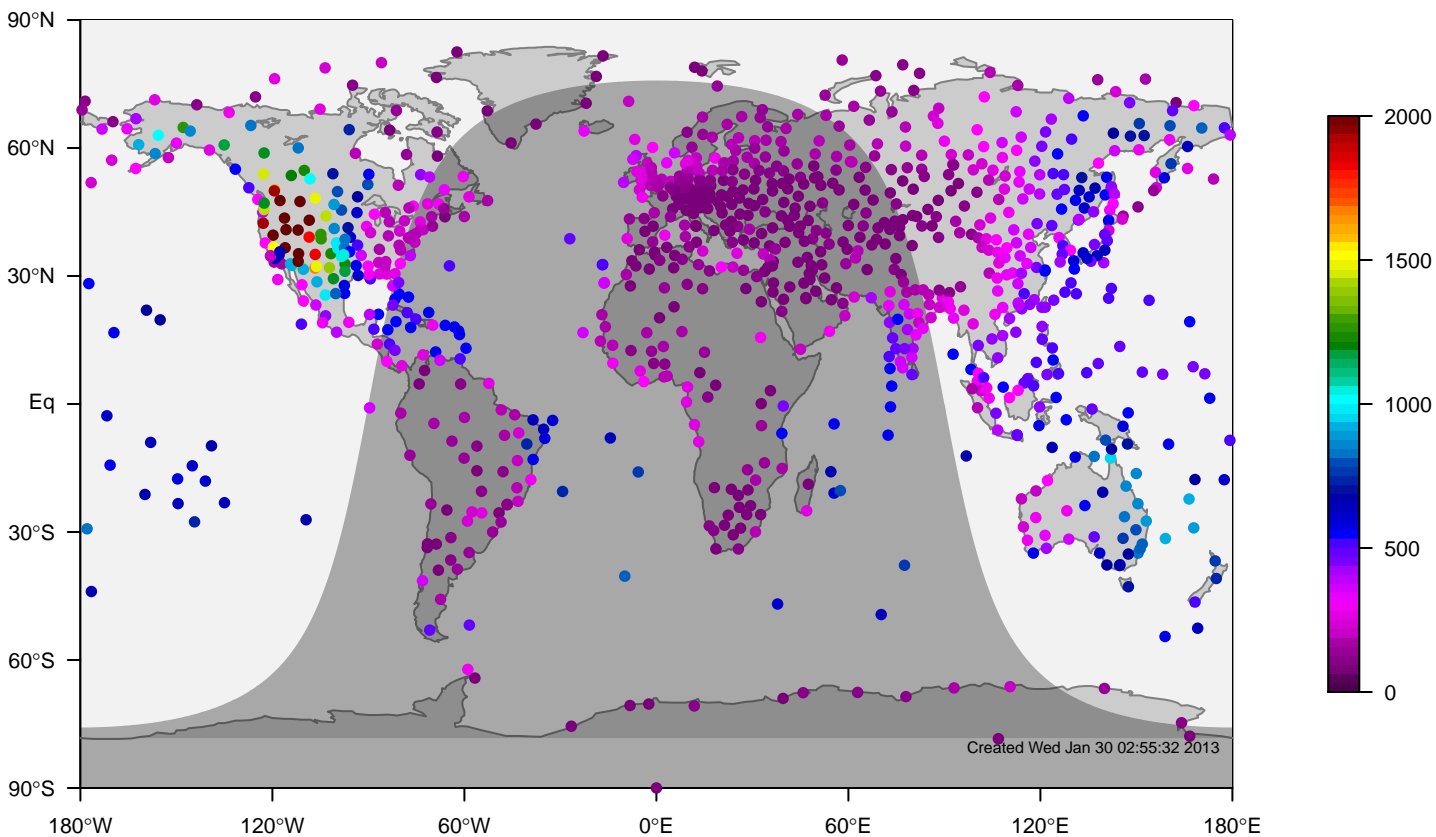

internal-TM5-od-tmpp-glb3x2 mixing height at 0UTC for May (2000-2011)

IGRA mixing height at 0UTC for May (2000-2011)

internal-TM5-od-tmpp-glb3x2 minus IGRA bias at 0UTC for May (2000-2011)

internal-TM5-od-tmpp-glb3x2 mixing height at 0UTC for June (2000-2011)

IGRA mixing height at 0UTC for June (2000-2011)

internal-TM5-od-tmpp-glb3x2 minus IGRA bias at 0UTC for June (2000-2011)

internal-TM5-od-tmpp-glb3x2 mixing height at 0UTC for July (2000-2011)

IGRA mixing height at 0UTC for July (2000-2011)

internal-TM5-od-tmpp-glb3x2 minus IGRA bias at 0UTC for July (2000-2011)

internal-TM5-od-tmpp-glb3x2 mixing height at 0UTC for August (2000-2011)

IGRA mixing height at 0UTC for August (2000-2011)

internal-TM5-od-tmpp-glb3x2 minus IGRA bias at 0UTC for August (2000-2011)