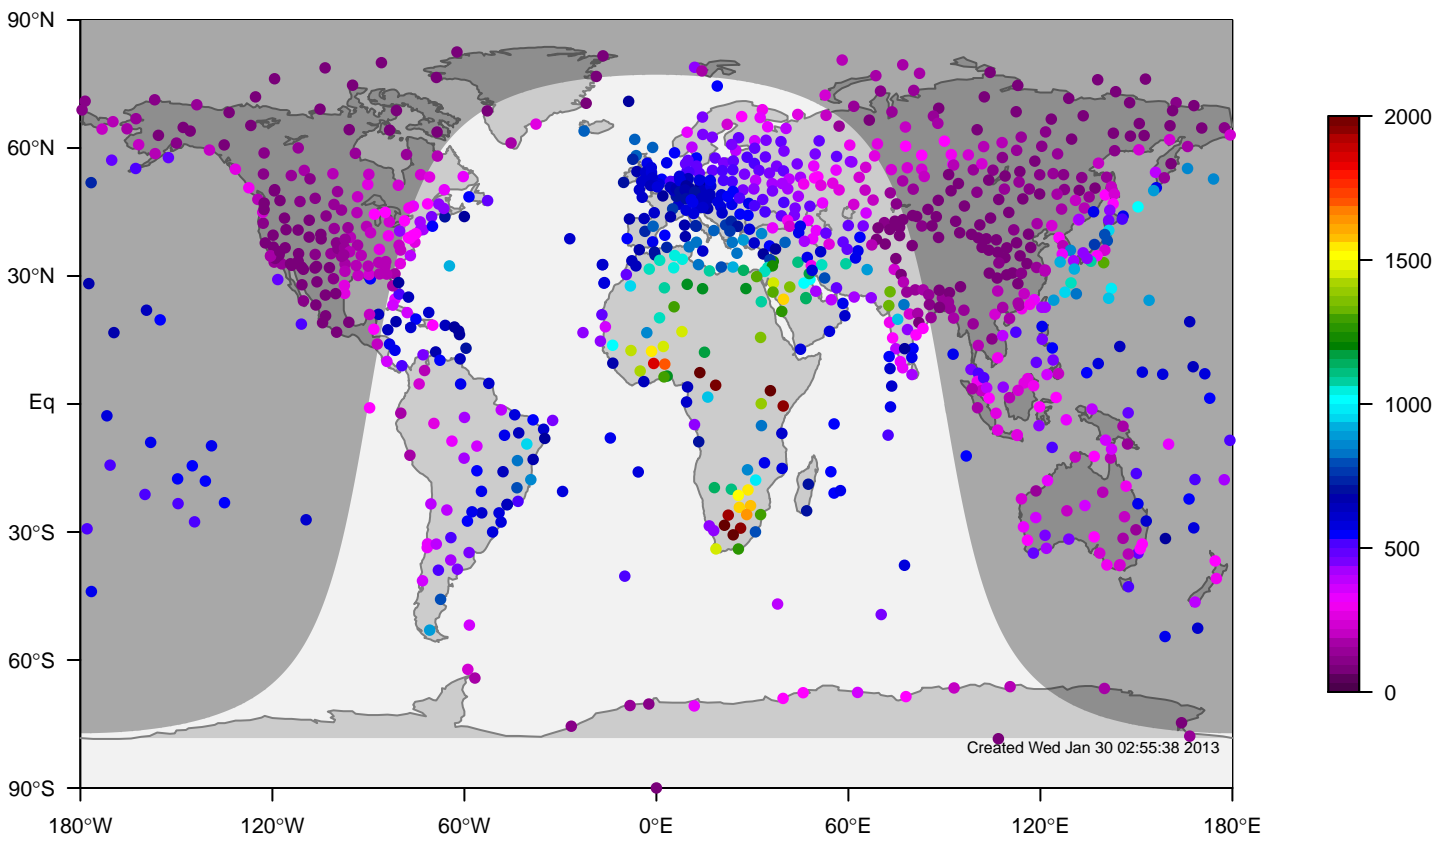

IGRA mixing height at 0UTC for December (2000-2011)

internal-TM5-od-tmpp-glb3x2 minus IGRA bias at 0UTC for December (2000-2011)

internal-TM5-od-tmpp-glb3x2 all-season mixing height at OUTC (2000-2011)

IGRA all-season mixing height at OUTC (2000-2011)

internal-TM5-od-tmpp-glb3x2 minus IGRA all-season bias at OUTC (2000 - 2011)

internal-TM5-od-tmpp-glb3x2 mixing height at 12UTC for January (2000-2011)

IGRA mixing height at 12UTC for January (2000-2011)

internal-TM5-od-tmpp-glb3x2 minus IGRA bias at 12UTC for January (2000-2011)

internal-TM5-od-tmpp-glb3x2 mixing height at 12UTC for February (2000-2011)

IGRA mixing height at 12UTC for February (2000-2011)