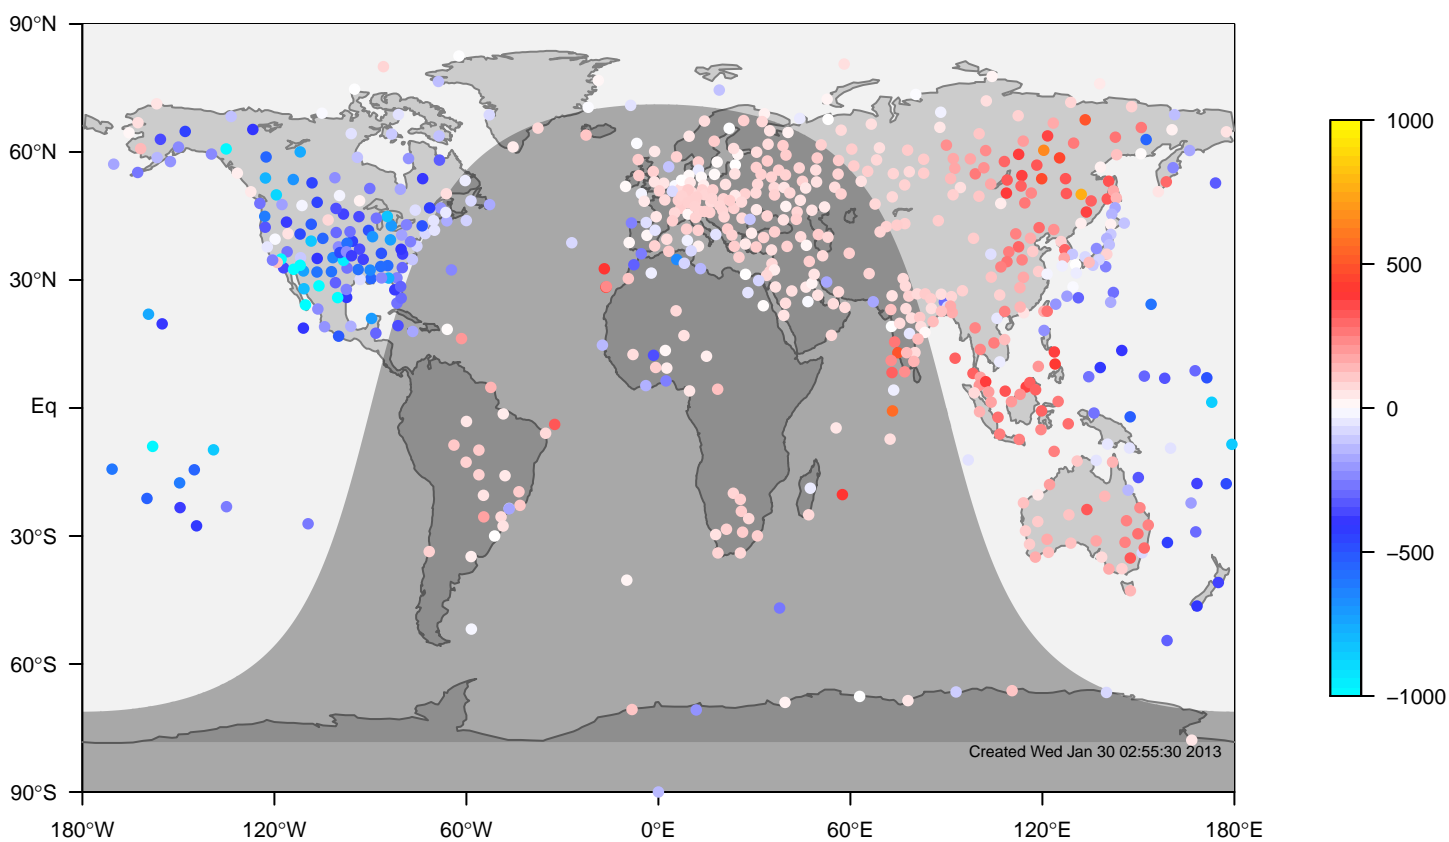

IGRA mixing height at 0UTC for February (2000-2011)

internal-TM5-od-tmpp-glb3x2 minus IGRA bias at 0UTC for February (2000-2011)

internal-TM5-od-tmpp-glb3x2 mixing height at 0UTC for March (2000-2011)

IGRA mixing height at 0UTC for March (2000-2011)

internal-TM5-od-tmpp-glb3x2 minus IGRA bias at 0UTC for March (2000-2011)

internal-TM5-od-tmpp-glb3x2 mixing height at 0UTC for April (2000-2011)

IGRA mixing height at 0UTC for April (2000-2011)

internal-TM5-od-tmpp-glb3x2 minus IGRA bias at 0UTC for April (2000-2011)

internal-TM5-od-tmpp-glb3x2 mixing height at 0UTC for May (2000-2011)

IGRA mixing height at 0UTC for May (2000-2011)

internal-TM5-od-tmpp-glb3x2 minus IGRA bias at 0UTC for May (2000-2011)

internal-TM5-od-tmpp-glb3x2 mixing height at 0UTC for June (2000-2011)