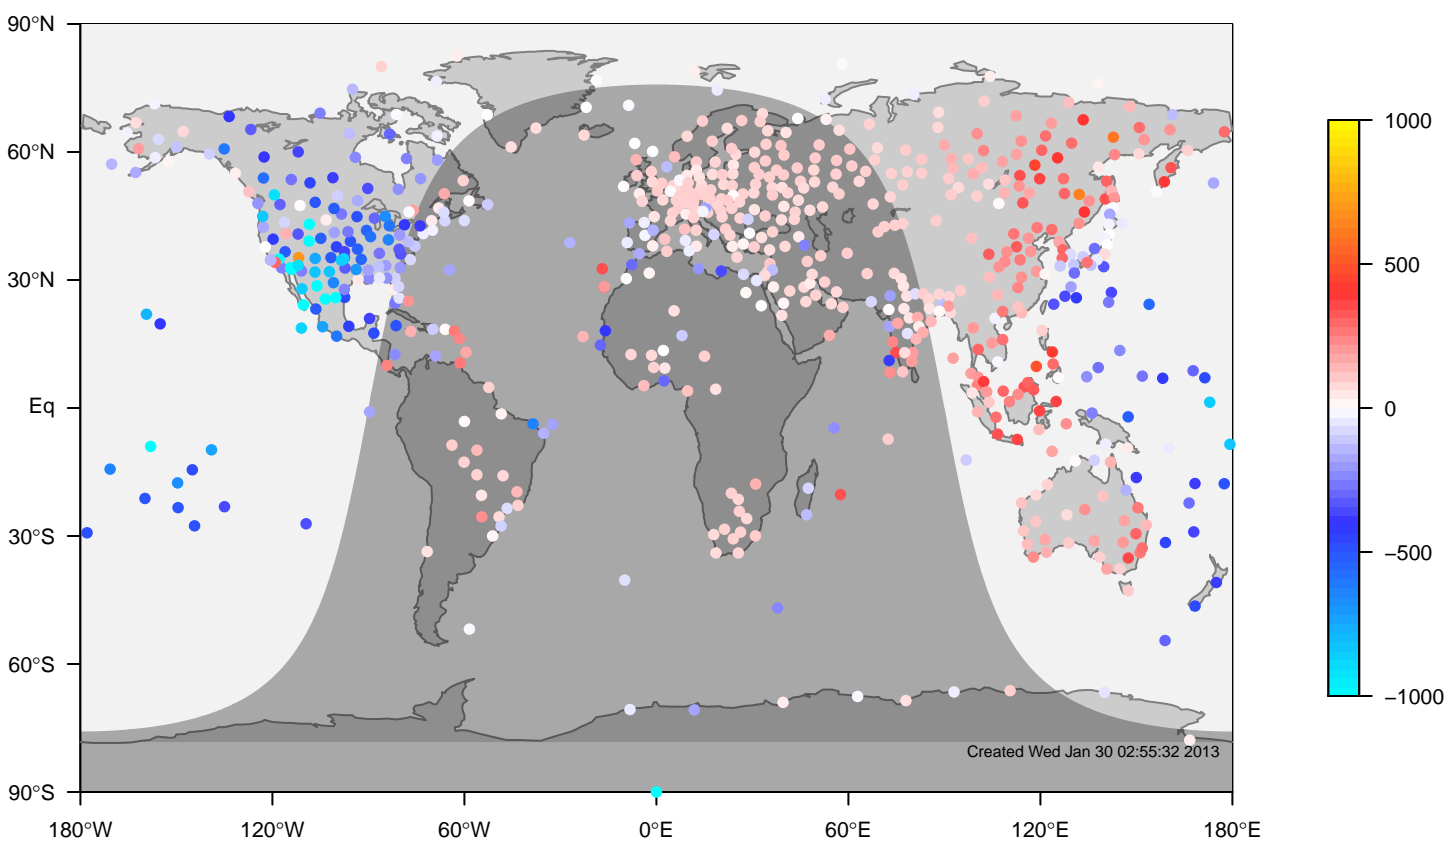

IGRA mixing height at 0UTC for June (2000-2011)

internal-TM5-od-tmpp-glb3x2 minus IGRA bias at 0UTC for June (2000-2011)

internal-TM5-od-tmpp-glb3x2 mixing height at 0UTC for July (2000-2011)

IGRA mixing height at 0UTC for July (2000-2011)

internal-TM5-od-tmpp-glb3x2 minus IGRA bias at 0UTC for July (2000-2011)

internal-TM5-od-tmpp-glb3x2 mixing height at 0UTC for August (2000-2011)

IGRA mixing height at 0UTC for August (2000-2011)

internal-TM5-od-tmpp-glb3x2 minus IGRA bias at 0UTC for August (2000-2011)

internal-TM5-od-tmpp-glb3x2 mixing height at 0UTC for September (2000-2011)

IGRA mixing height at 0UTC for September (2000-2011)

internal-TM5-od-tmpp-glb3x2 minus IGRA bias at 0UTC for September (2000-2011)