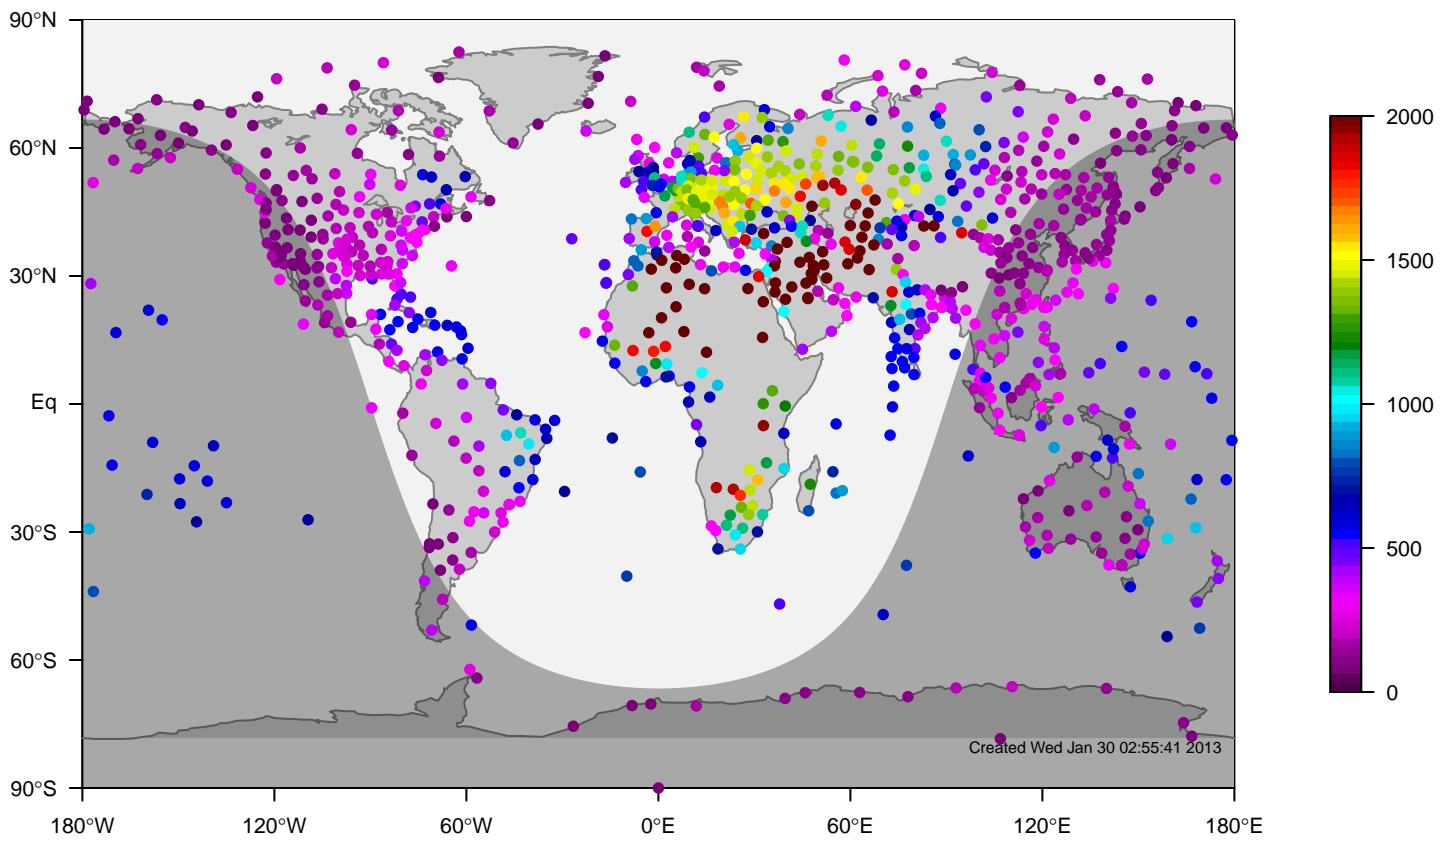

internal-TM5-od-tmpp-glb3x2 mixing height at 12UTC for April (2000-2011)

IGRA mixing height at 12UTC for April (2000-2011)

internal-TM5-od-tmpp-glb3x2 minus IGRA bias at 12UTC for April (2000-2011)

internal-TM5-od-tmpp-glb3x2 mixing height at 12UTC for May (2000-2011)

IGRA mixing height at 12UTC for May (2000-2011)

internal-TM5-od-tmpp-glb3x2 minus IGRA bias at 12UTC for May (2000-2011)

internal-TM5-od-tmpp-glb3x2 mixing height at 12UTC for June (2000-2011)

IGRA mixing height at 12UTC for June (2000-2011)