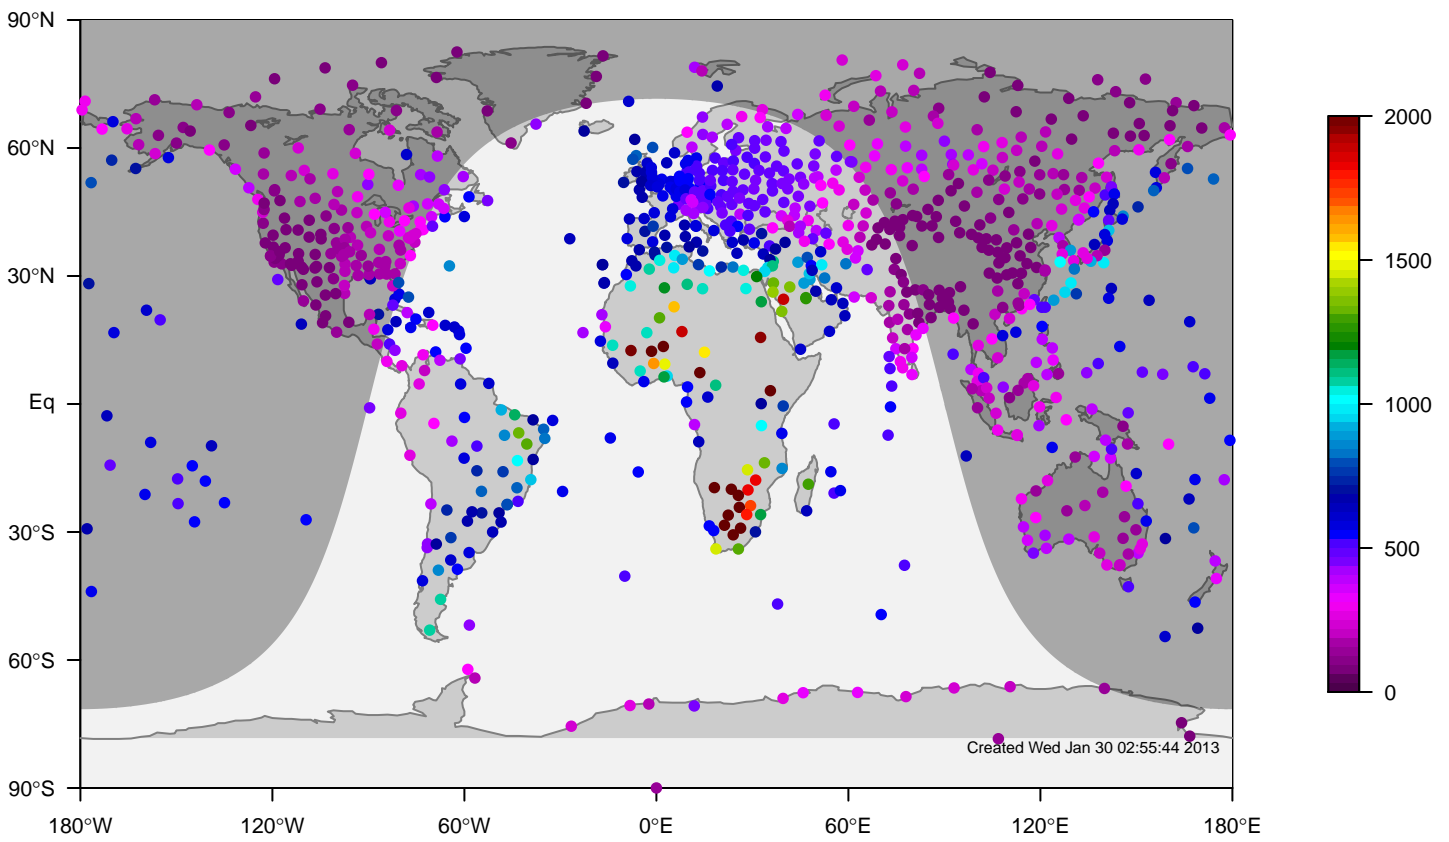

internal-TM5-od-tmpp-glb3x2 mixing height at 12UTC for August (2000-2011)

IGRA mixing height at 12UTC for August (2000-2011)

internal-TM5-od-tmpp-glb3x2 minus IGRA bias at 12UTC for August (2000-2011)

internal-TM5-od-tmpp-glb3x2 mixing height at 12UTC for September (2000-2011)

IGRA mixing height at 12UTC for September (2000-2011)

internal-TM5-od-tmpp-glb3x2 minus IGRA bias at 12UTC for September (2000-2011)

internal-TM5-od-tmpp-glb3x2 mixing height at 12UTC for October (2000-2011)

IGRA mixing height at 12UTC for October (2000-2011)

internal-TM5-od-tmpp-glb3x2 minus IGRA bias at 12UTC for October (2000-2011)

internal-TM5-od-tmpp-glb3x2 mixing height at 12UTC for November (2000-2011)