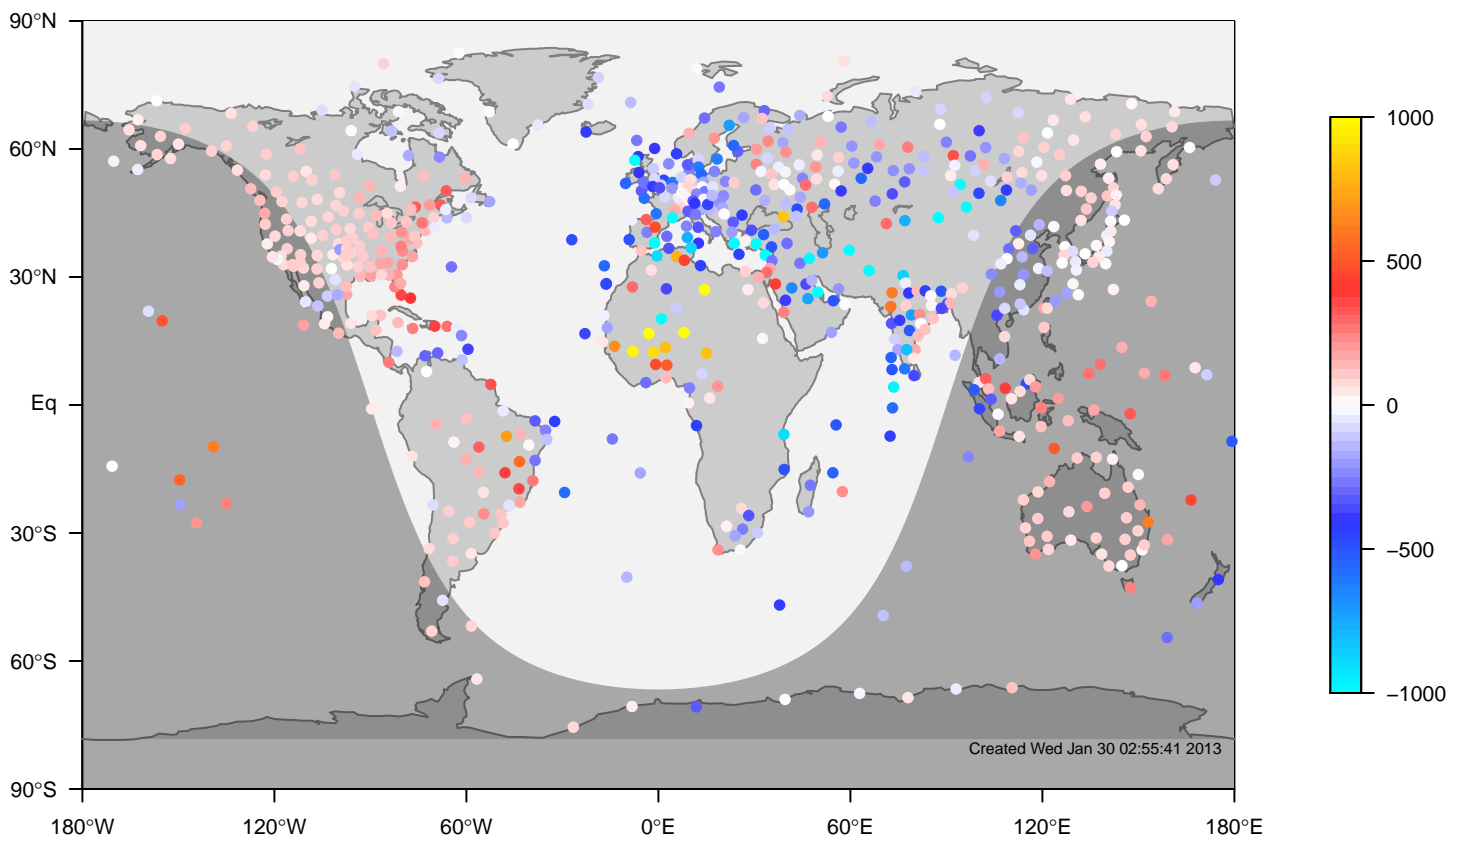

IGRA mixing height at 12UTC for May (2000-2011)

internal-TM5-od-tmpp-glb3x2 minus IGRA bias at 12UTC for May (2000-2011)

internal-TM5-od-tmpp-glb3x2 mixing height at 12UTC for June (2000-2011)

IGRA mixing height at 12UTC for June (2000-2011)

internal-TM5-od-tmpp-glb3x2 minus IGRA bias at 12UTC for June (2000-2011)

internal-TM5-od-tmpp-glb3x2 mixing height at 12UTC for July (2000-2011)

IGRA mixing height at 12UTC for July (2000-2011)

internal-TM5-od-tmpp-glb3x2 minus IGRA bias at 12UTC for July (2000-2011)