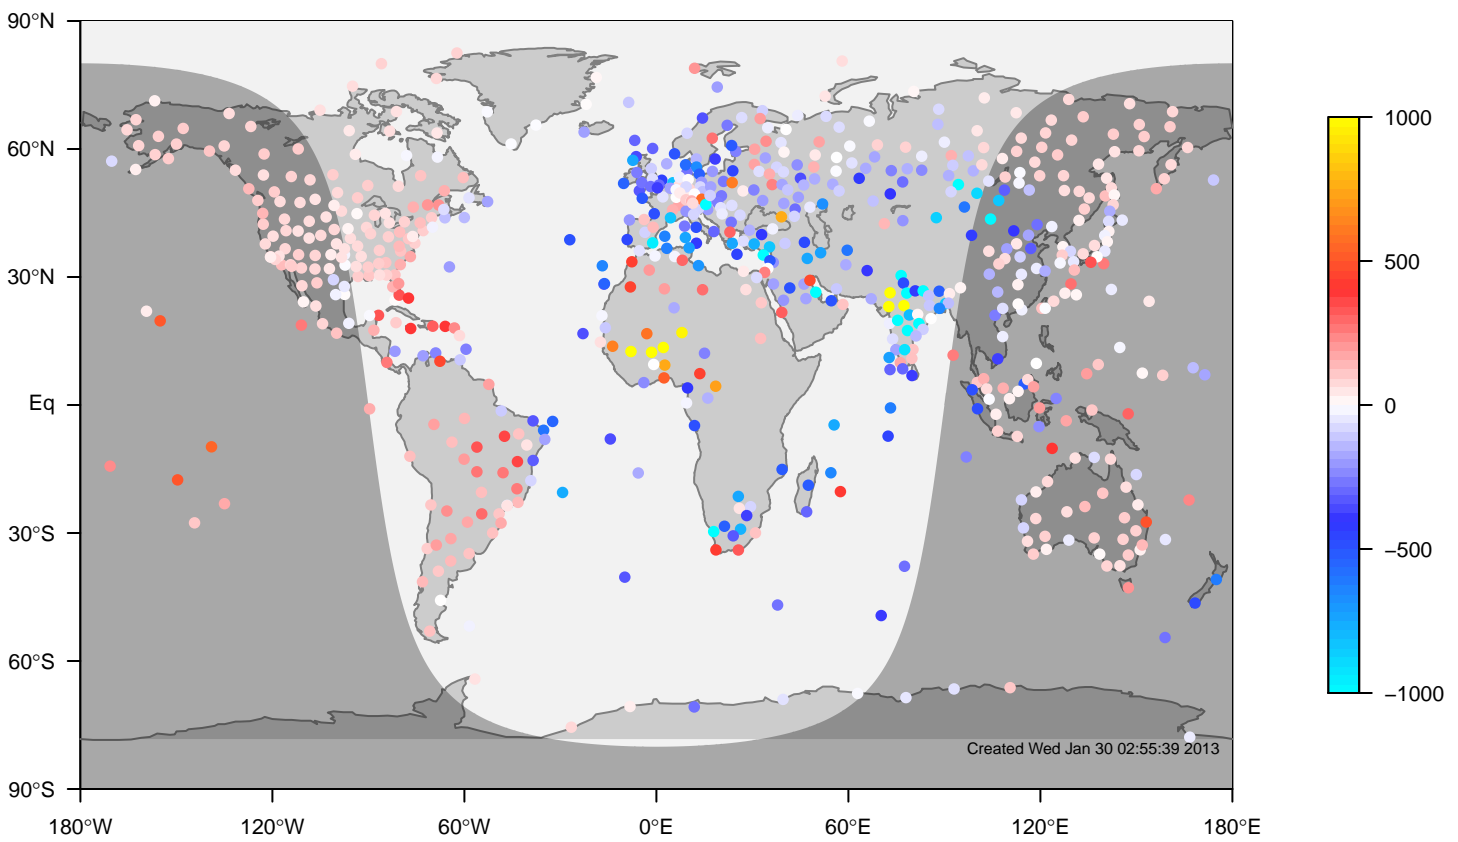

internal-TM5-od-tmpp-glb3x2 mixing height at 12UTC for May (2000-2011)

internal-TM5-od-tmpp-glb3x2 minus IGRA bias at 12UTC for April (2000-2011)