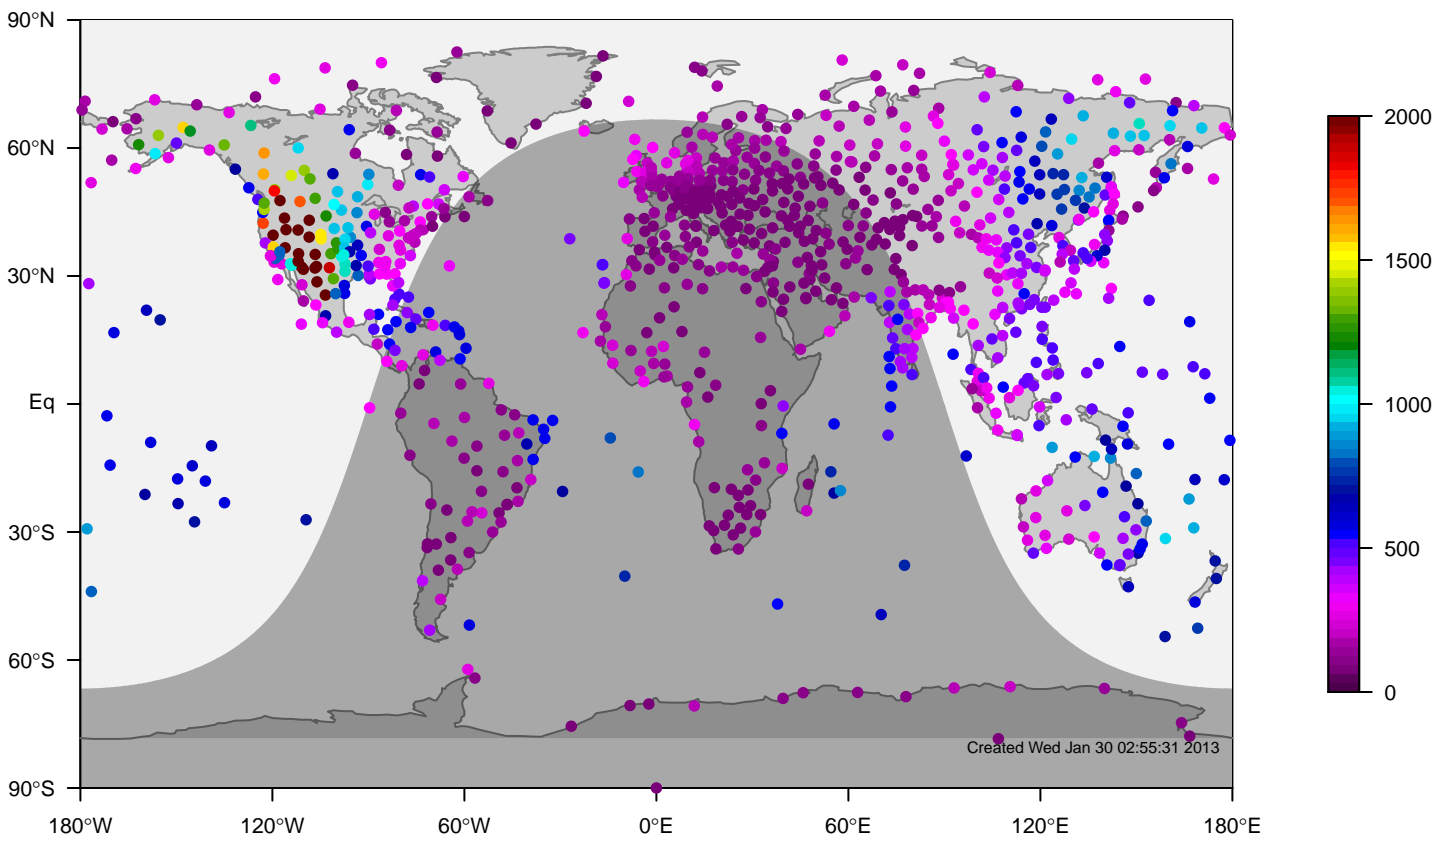

internal-TM5-od-tmpp-glb3x2 minus IGRA bias at 0UTC for March (2000-2011)

internal-TM5-od-tmpp-glb3x2 mixing height at 0UTC for April (2000-2011)

IGRA mixing height at 0UTC for April (2000-2011)

internal-TM5-od-tmpp-glb3x2 minus IGRA bias at 0UTC for April (2000-2011)

internal-TM5-od-tmpp-glb3x2 mixing height at 0UTC for May (2000-2011)

IGRA mixing height at 0UTC for May (2000-2011)

internal-TM5-od-tmpp-glb3x2 minus IGRA bias at 0UTC for May (2000-2011)

internal-TM5-od-tmpp-glb3x2 mixing height at 0UTC for June (2000-2011)

IGRA mixing height at 0UTC for June (2000-2011)

internal-TM5-od-tmpp-glb3x2 minus IGRA bias at 0UTC for June (2000-2011)

internal-TM5-od-tmpp-glb3x2 mixing height at 0UTC for July (2000-2011)

IGRA mixing height at 0UTC for July (2000-2011)