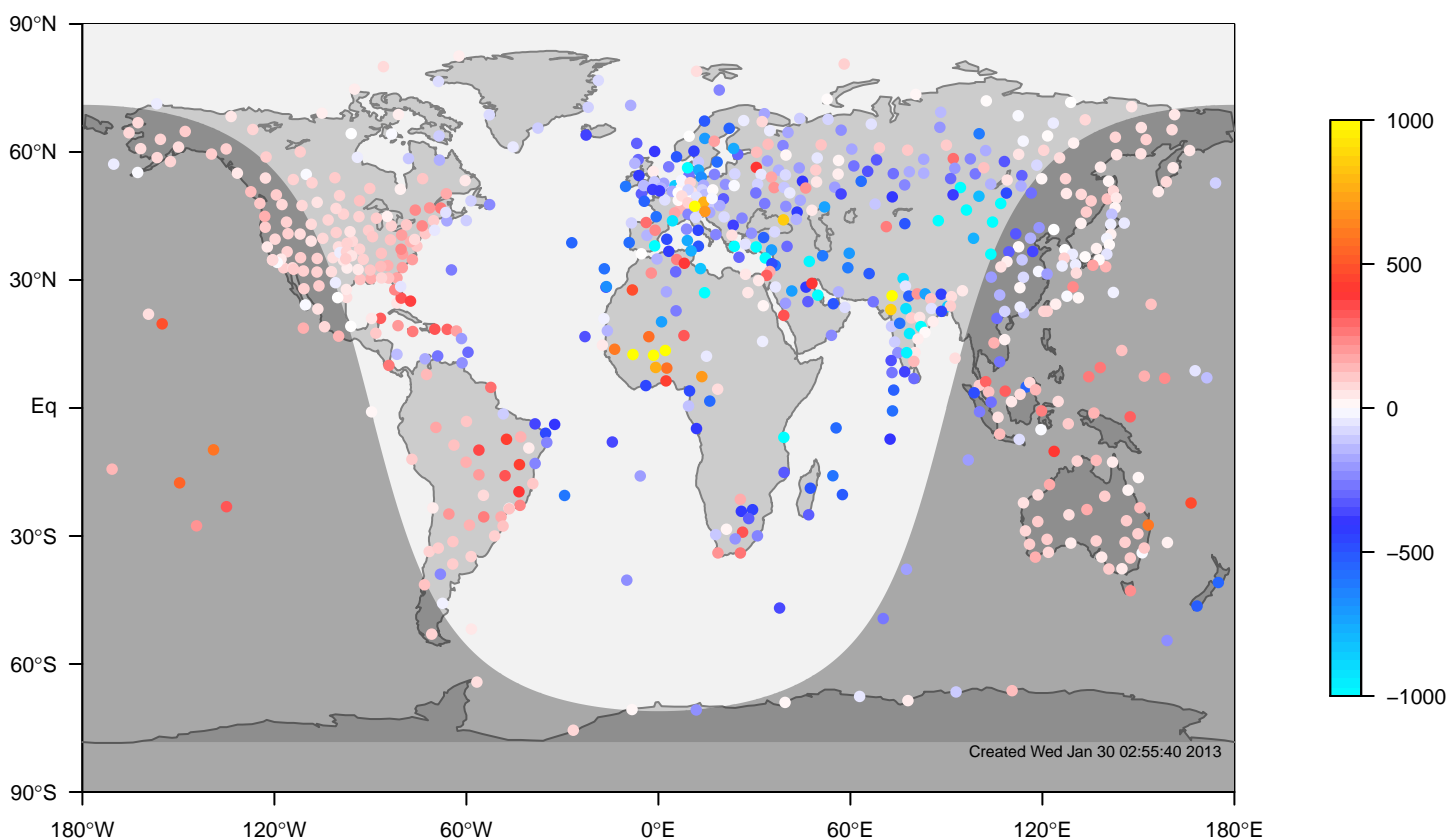

internal-TM5-od-tmpp-glb3x2 mixing height at 12UTC for June (2000-2011)

internal-TM5-od-tmpp-glb3x2 minus IGRA bias at 12UTC for May (2000-2011)