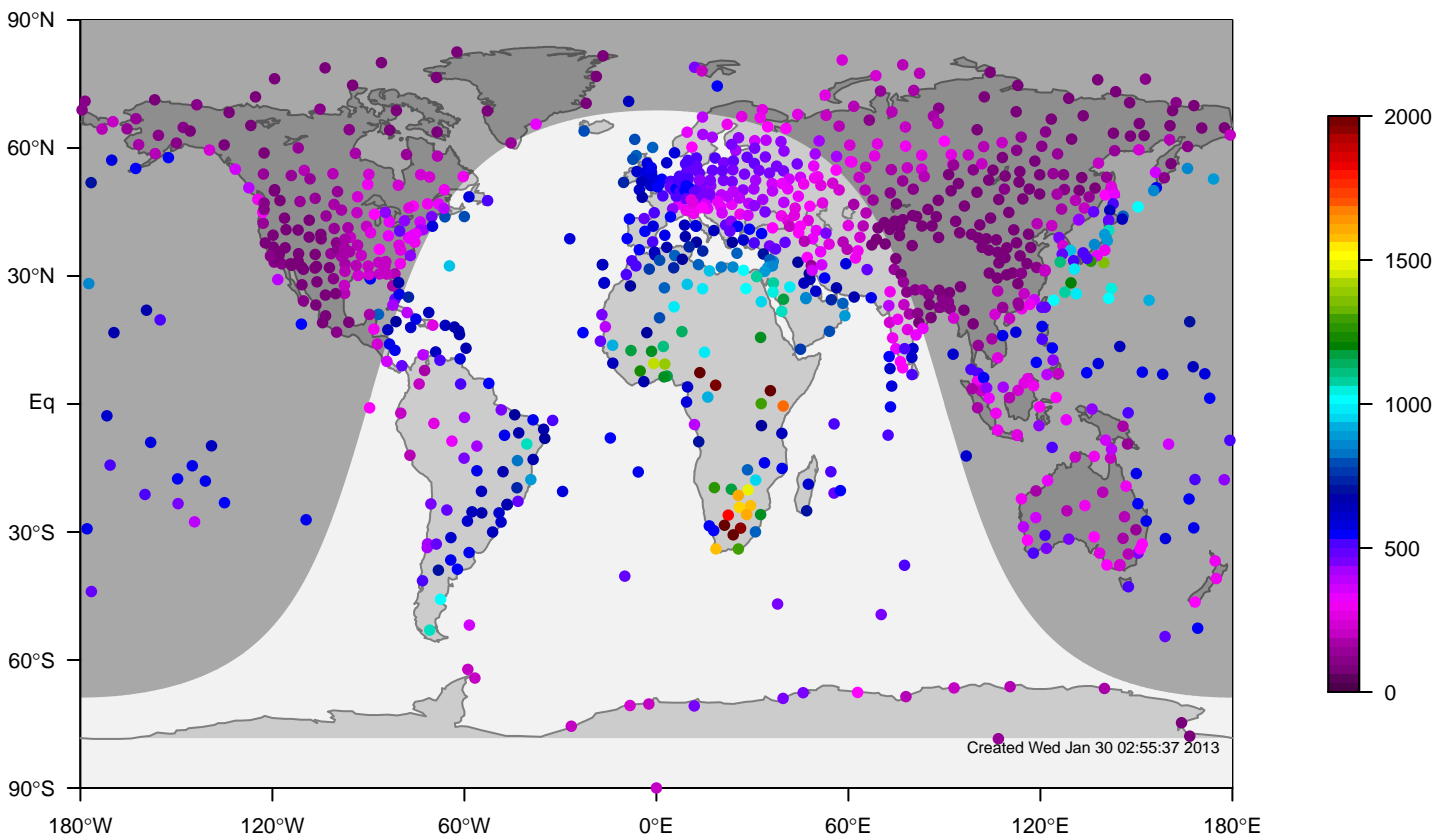

internal-TM5-od-tmpp-glb3x2 mixing height at 12UTC for January (2000-2011)