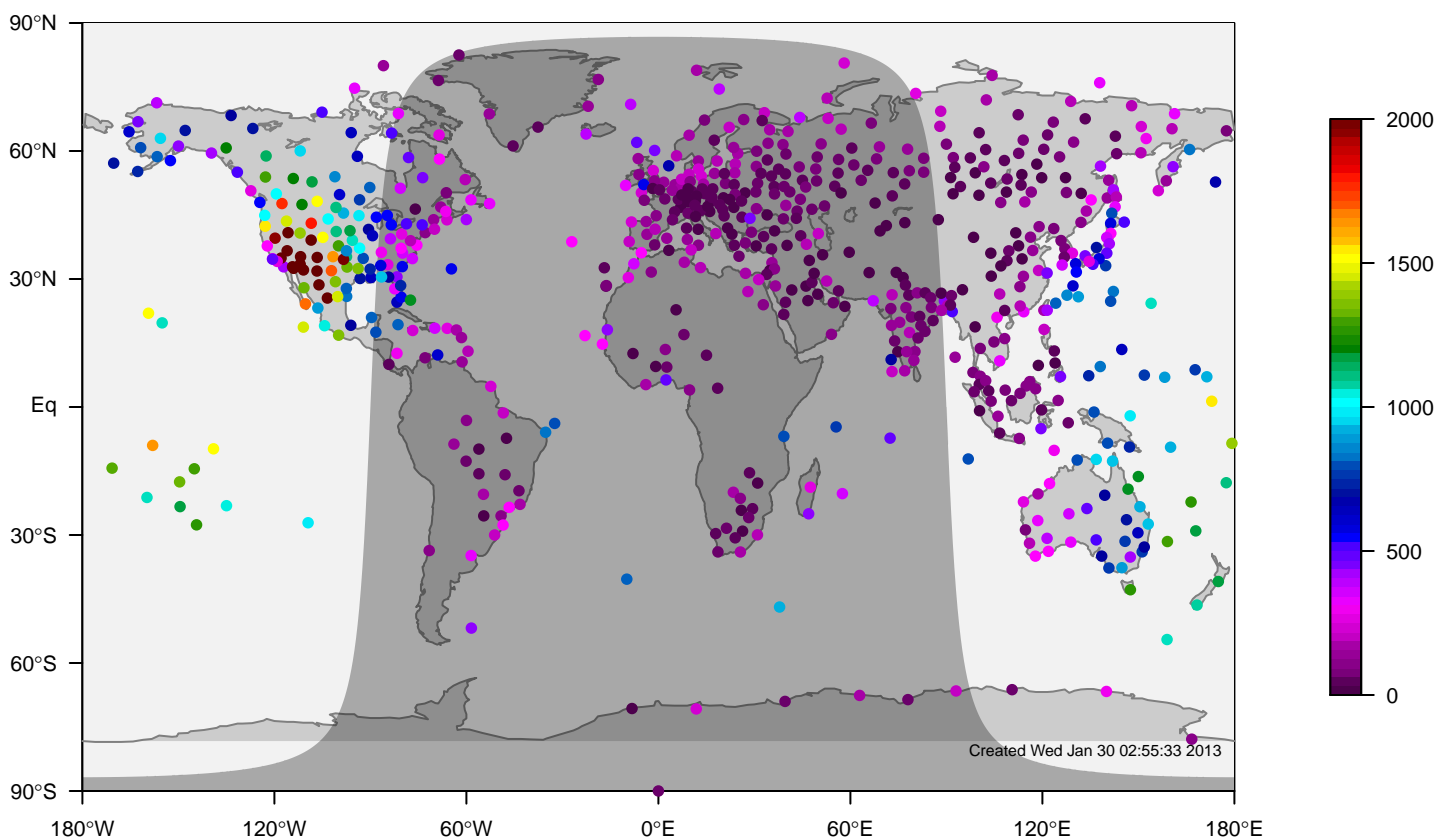

IGRA mixing height at 0UTC for June (2000-2011)

internal-TM5-od-tmpp-glb3x2 minus IGRA bias at 0UTC for June (2000-2011)

internal-TM5-od-tmpp-glb3x2 mixing height at 0UTC for July (2000-2011)

IGRA mixing height at 0UTC for July (2000-2011)

internal-TM5-od-tmpp-glb3x2 minus IGRA bias at 0UTC for July (2000-2011)

internal-TM5-od-tmpp-glb3x2 mixing height at 0UTC for August (2000-2011)

IGRA mixing height at 0UTC for August (2000-2011)

internal-TM5-od-tmpp-glb3x2 minus IGRA bias at 0UTC for August (2000-2011)

internal-TM5-od-tmpp-glb3x2 mixing height at 0UTC for September (2000-2011)

IGRA mixing height at 0UTC for September (2000-2011)

internal-TM5-od-tmpp-glb3x2 minus IGRA bias at 0UTC for September (2000-2011)