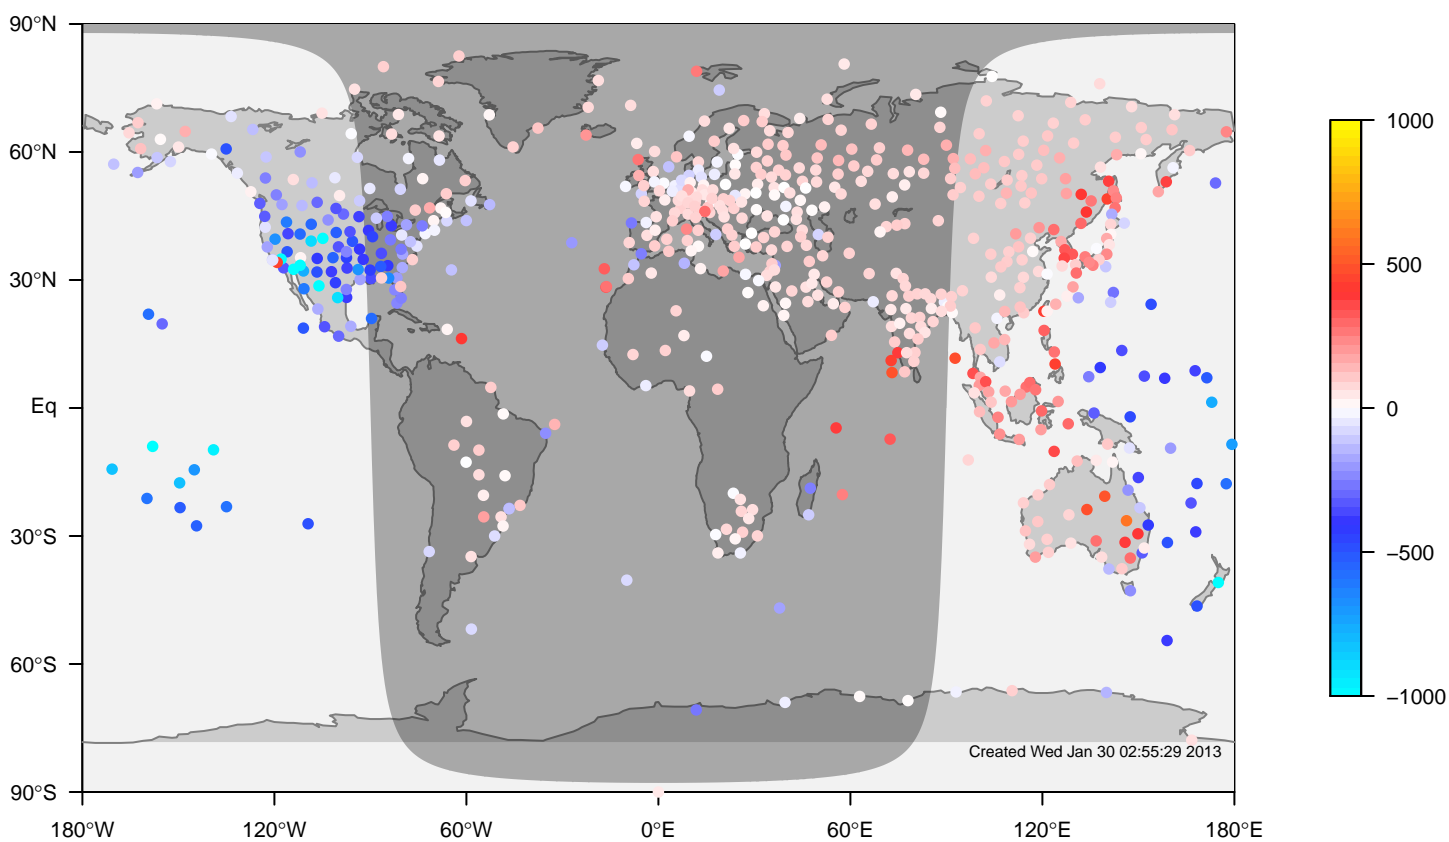

IGRA mixing height at 0UTC for February (2000-2011)

internal-TM5-od-tmpp-glb3x2 minus IGRA bias at 0UTC for February (2000-2011)

internal-TM5-od-tmpp-glb3x2 mixing height at 0UTC for March (2000-2011)

IGRA mixing height at 0UTC for March (2000-2011)

internal-TM5-od-tmpp-glb3x2 minus IGRA bias at 0UTC for March (2000-2011)

internal-TM5-od-tmpp-glb3x2 mixing height at 0UTC for April (2000-2011)

IGRA mixing height at 0UTC for April (2000-2011)

internal-TM5-od-tmpp-glb3x2 minus IGRA bias at 0UTC for April (2000-2011)