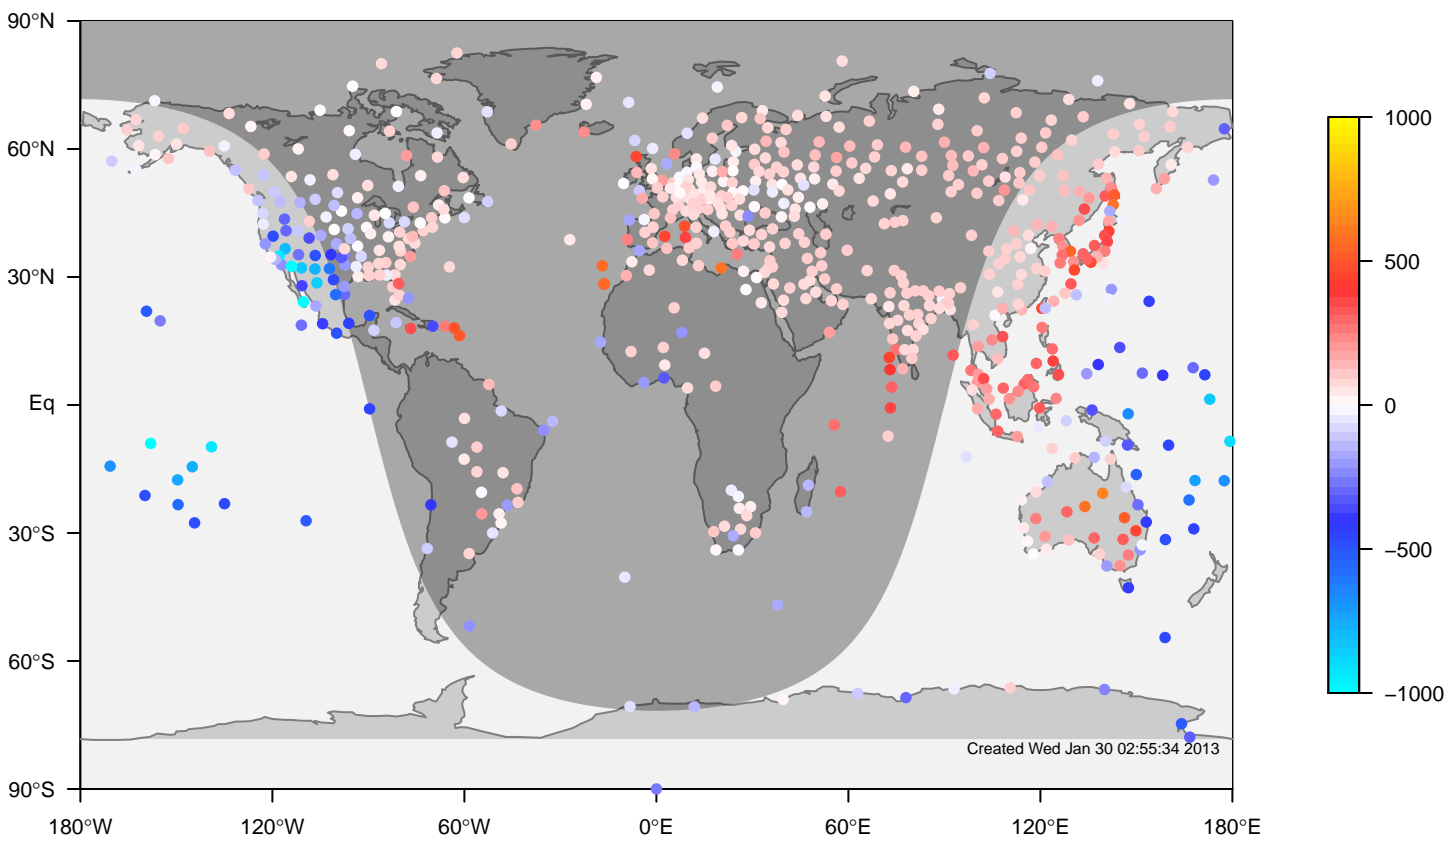

internal-TM5-od-tmpp-glb3x2 mixing height at 0UTC for October (2000-2011)

IGRA mixing height at 0UTC for October (2000-2011)

internal-TM5-od-tmpp-glb3x2 minus IGRA bias at 0UTC for October (2000-2011)

**internal-TM5-od-tmpp-glb3x2 mixing height at 0UTC for November (2000-2011)**

**IGRA mixing height at 0UTC for November (2000-2011)**

**internal-TM5-od-tmpp-glb3x2 minus IGRA bias at 0UTC for November (2000-2011)**

internal-TM5-od-tmpp-glb3x2 mixing height at 0UTC for December (2000-2011)