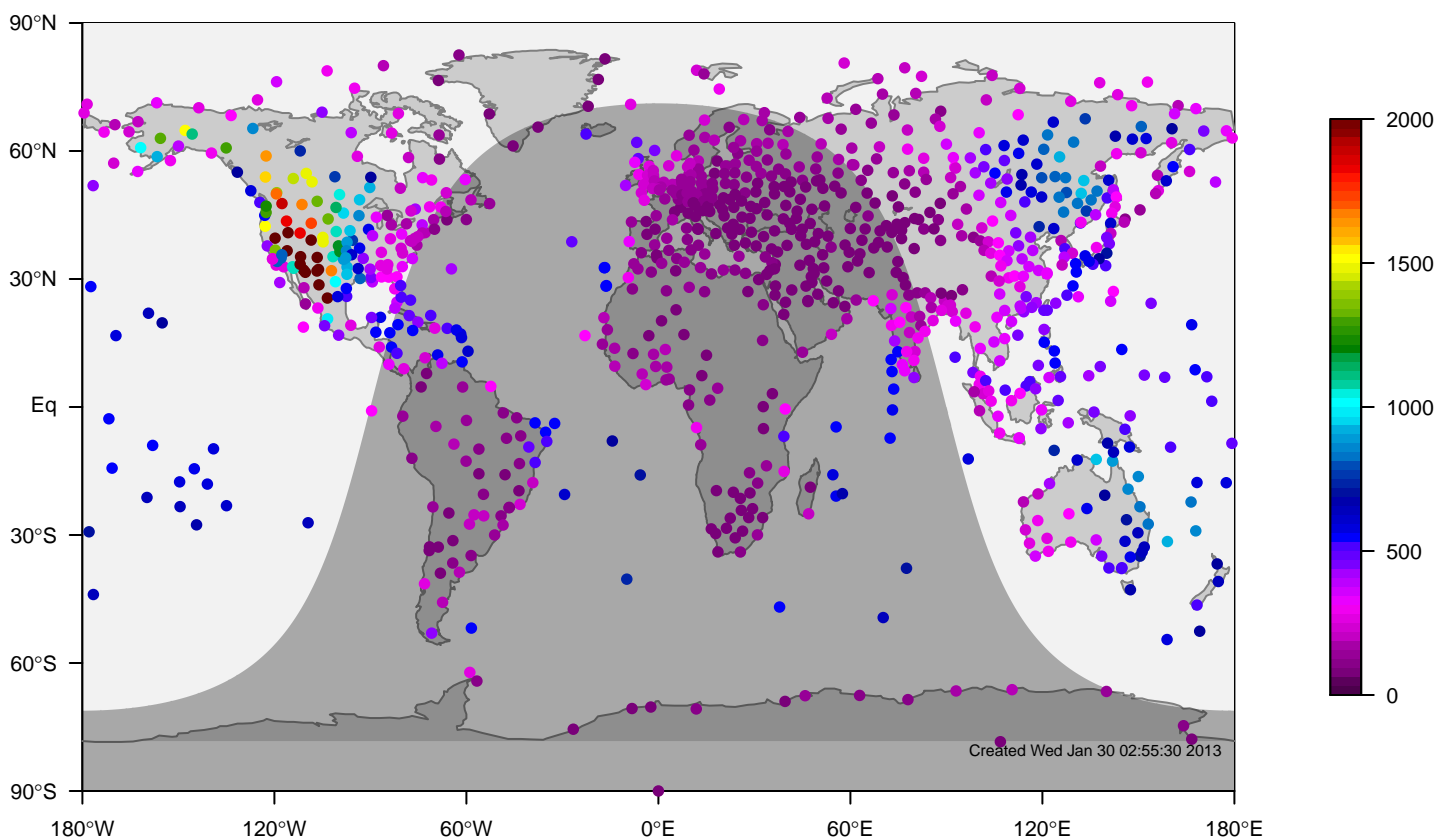

IGRA mixing height at 0UTC for February (2000-2011)

internal-TM5-od-tmpp-glb3x2 minus IGRA bias at 0UTC for February (2000-2011)

internal-TM5-od-tmpp-glb3x2 mixing height at 0UTC for March (2000-2011)

IGRA mixing height at 0UTC for March (2000-2011)

internal-TM5-od-tmpp-glb3x2 minus IGRA bias at 0UTC for March (2000-2011)

internal-TM5-od-tmpp-glb3x2 mixing height at 0UTC for April (2000-2011)

IGRA mixing height at 0UTC for April (2000-2011)

internal-TM5-od-tmpp-glb3x2 minus IGRA bias at 0UTC for April (2000-2011)

internal-TM5-od-tmpp-glb3x2 mixing height at 0UTC for May (2000-2011)

IGRA mixing height at 0UTC for May (2000-2011)

internal-TM5-od-tmpp-glb3x2 minus IGRA bias at 0UTC for May (2000-2011)

internal-TM5-od-tmpp-glb3x2 mixing height at 0UTC for June (2000-2011)