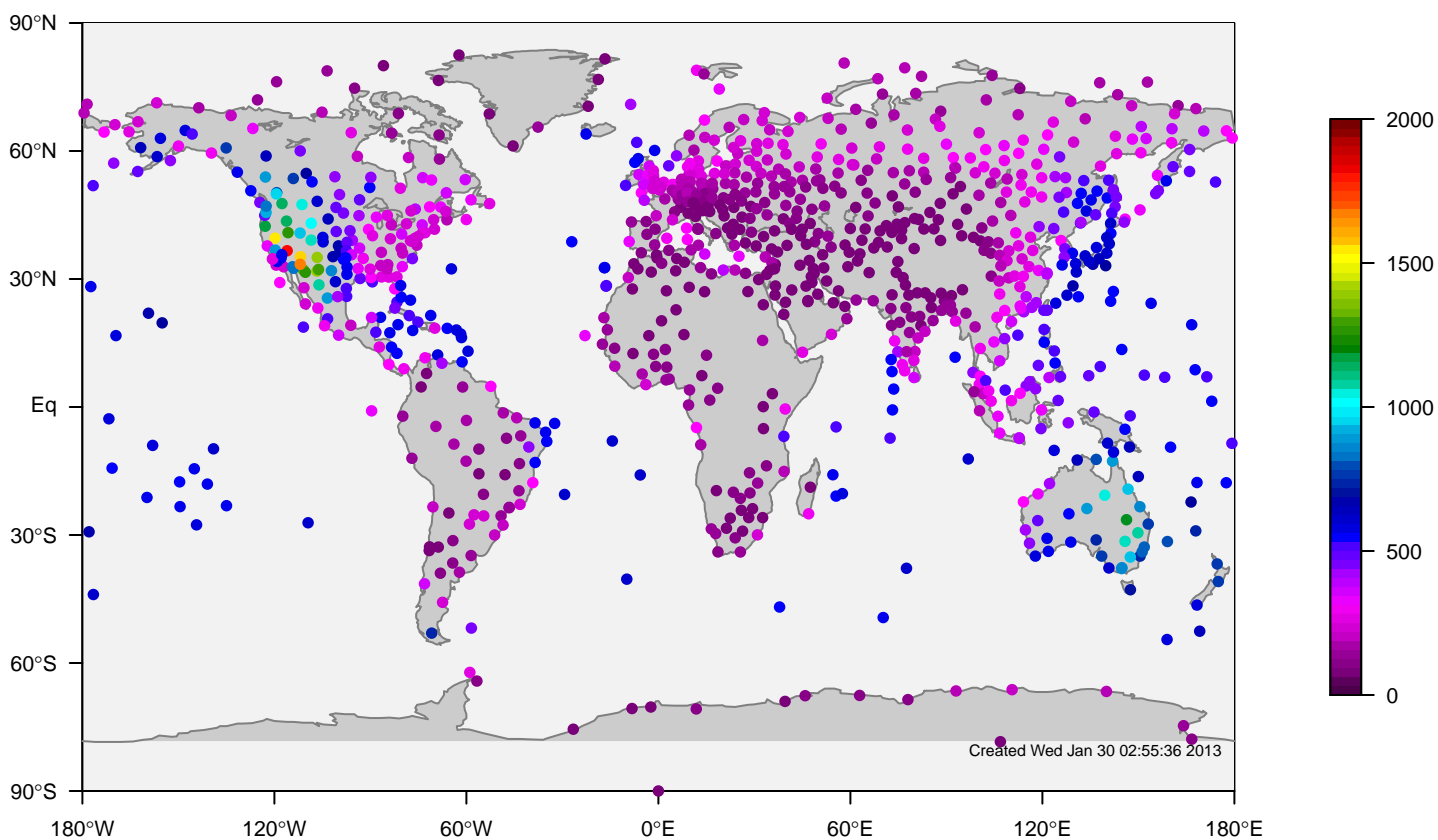

internal-TM5-od-tmpp-glb3x2 mixing height at 0UTC for October (2000-2011)

IGRA mixing height at 0UTC for October (2000-2011)

internal-TM5-od-tmpp-glb3x2 minus IGRA bias at 0UTC for October (2000-2011)

**internal-TM5-od-tmpp-glb3x2 mixing height at 0UTC for November (2000-2011)**

**IGRA mixing height at 0UTC for November (2000-2011)**

**internal-TM5-od-tmpp-glb3x2 minus IGRA bias at 0UTC for November (2000-2011)**

internal-TM5-od-tmpp-glb3x2 mixing height at 0UTC for December (2000-2011)

IGRA mixing height at 0UTC for December (2000-2011)

internal-TM5-od-tmpp-glb3x2 minus IGRA bias at 0UTC for December (2000-2011)

internal-TM5-od-tmpp-glb3x2 all-season mixing height at OUTC (2000-2011)

IGRA all-season mixing height at OUTC (2000-2011)