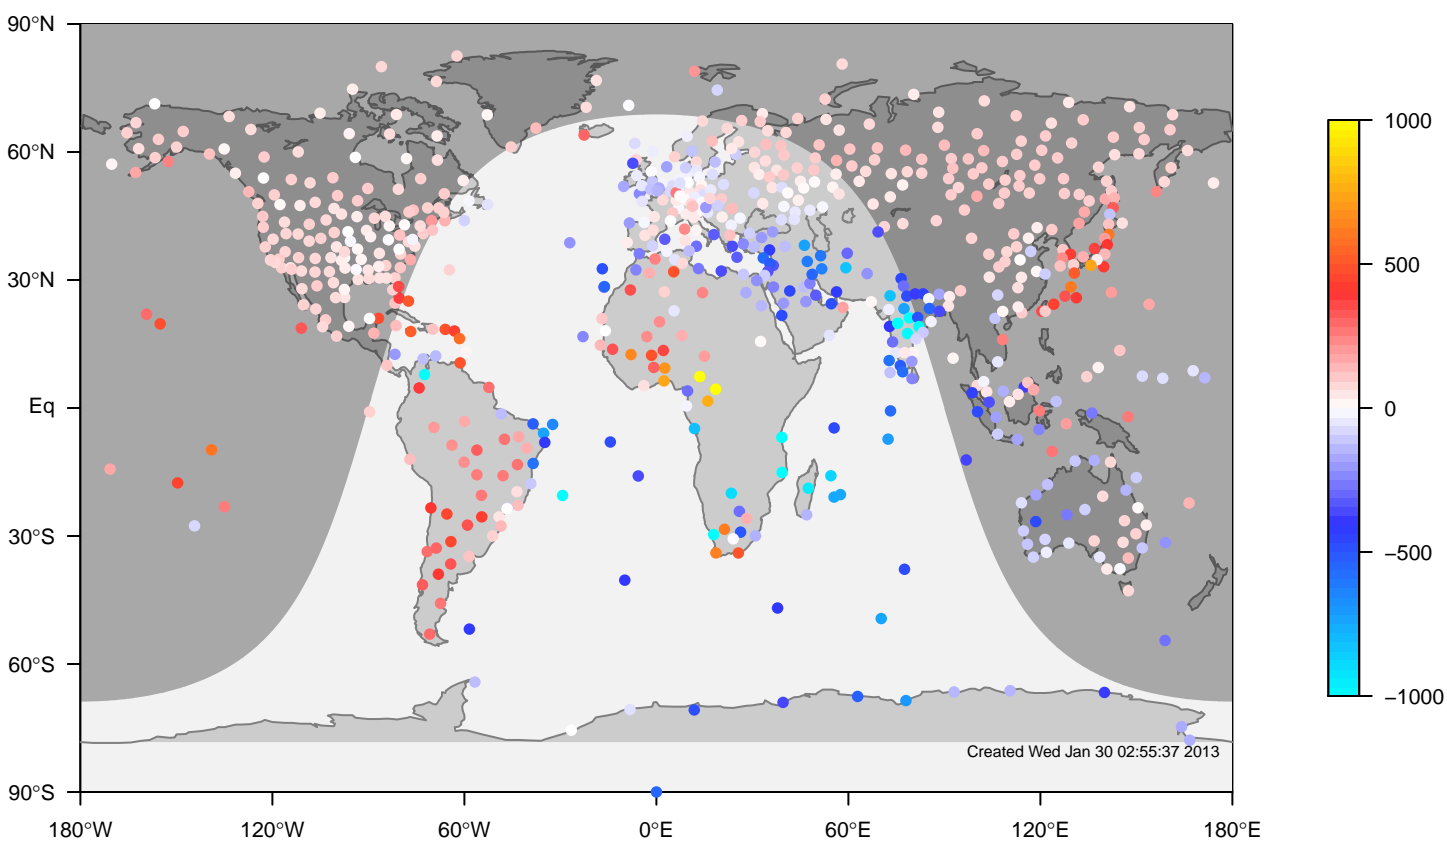

internal-TM5-od-tmpp-glb3x2 mixing height at 12UTC for February (2000-2011)

internal-TM5-od-tmpp-glb3x2 minus IGRA bias at 12UTC for January (2000-2011)