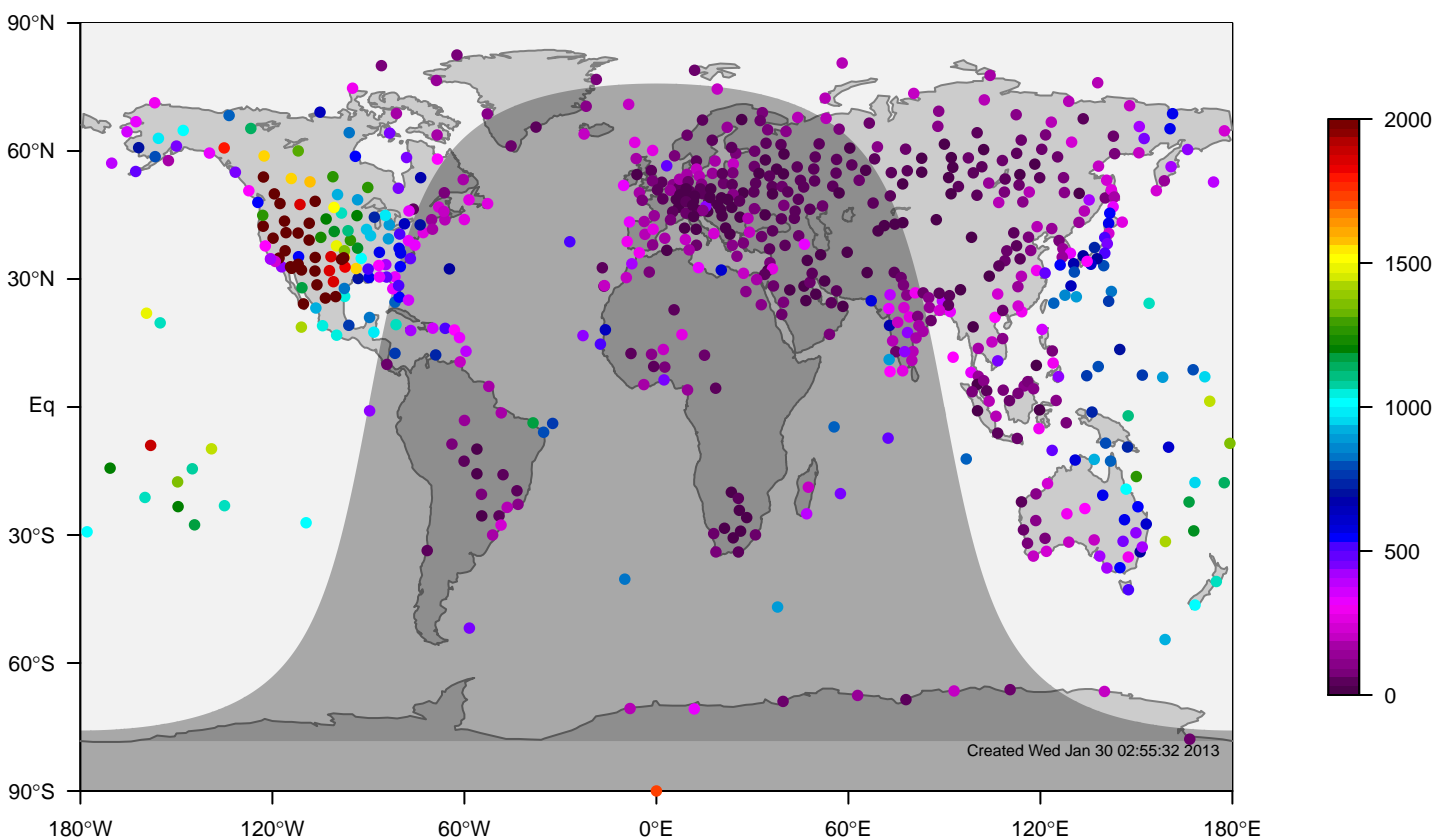

internal-TM5-od-tmpp-glb3x2 mixing height at 0UTC for May (2000-2011)

IGRA mixing height at 0UTC for May (2000-2011)

internal-TM5-od-tmpp-glb3x2 minus IGRA bias at 0UTC for May (2000-2011)

internal-TM5-od-tmpp-glb3x2 mixing height at 0UTC for June (2000-2011)

IGRA mixing height at 0UTC for June (2000-2011)

internal-TM5-od-tmpp-glb3x2 minus IGRA bias at 0UTC for June (2000-2011)

internal-TM5-od-tmpp-glb3x2 mixing height at 0UTC for July (2000-2011)

IGRA mixing height at 0UTC for July (2000-2011)

internal-TM5-od-tmpp-glb3x2 minus IGRA bias at 0UTC for July (2000-2011)

internal-TM5-od-tmpp-glb3x2 mixing height at 0UTC for August (2000-2011)

IGRA mixing height at 0UTC for August (2000-2011)

internal-TM5-od-tmpp-glb3x2 minus IGRA bias at 0UTC for August (2000-2011)