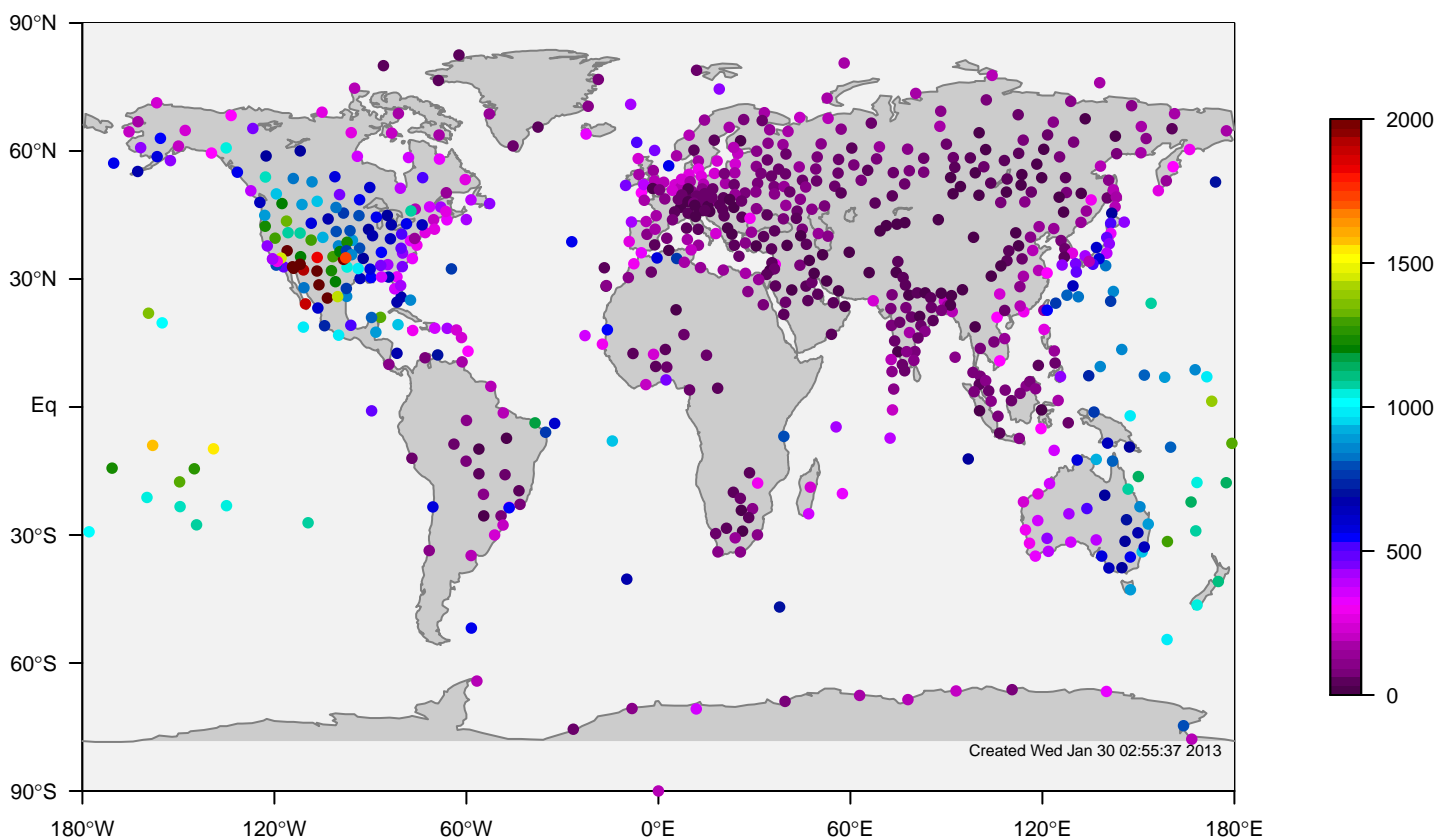

**IGRA mixing height at 0UTC for November (2000-2011)**

**internal-TM5-od-tmpp-glb3x2 minus IGRA bias at 0UTC for November (2000-2011)**

internal-TM5-od-tmpp-glb3x2 mixing height at 0UTC for December (2000-2011)

IGRA mixing height at 0UTC for December (2000-2011)

internal-TM5-od-tmpp-glb3x2 minus IGRA bias at 0UTC for December (2000-2011)

internal-TM5-od-tmpp-glb3x2 all-season mixing height at OUTC (2000-2011)

IGRA all-season mixing height at OUTC (2000-2011)