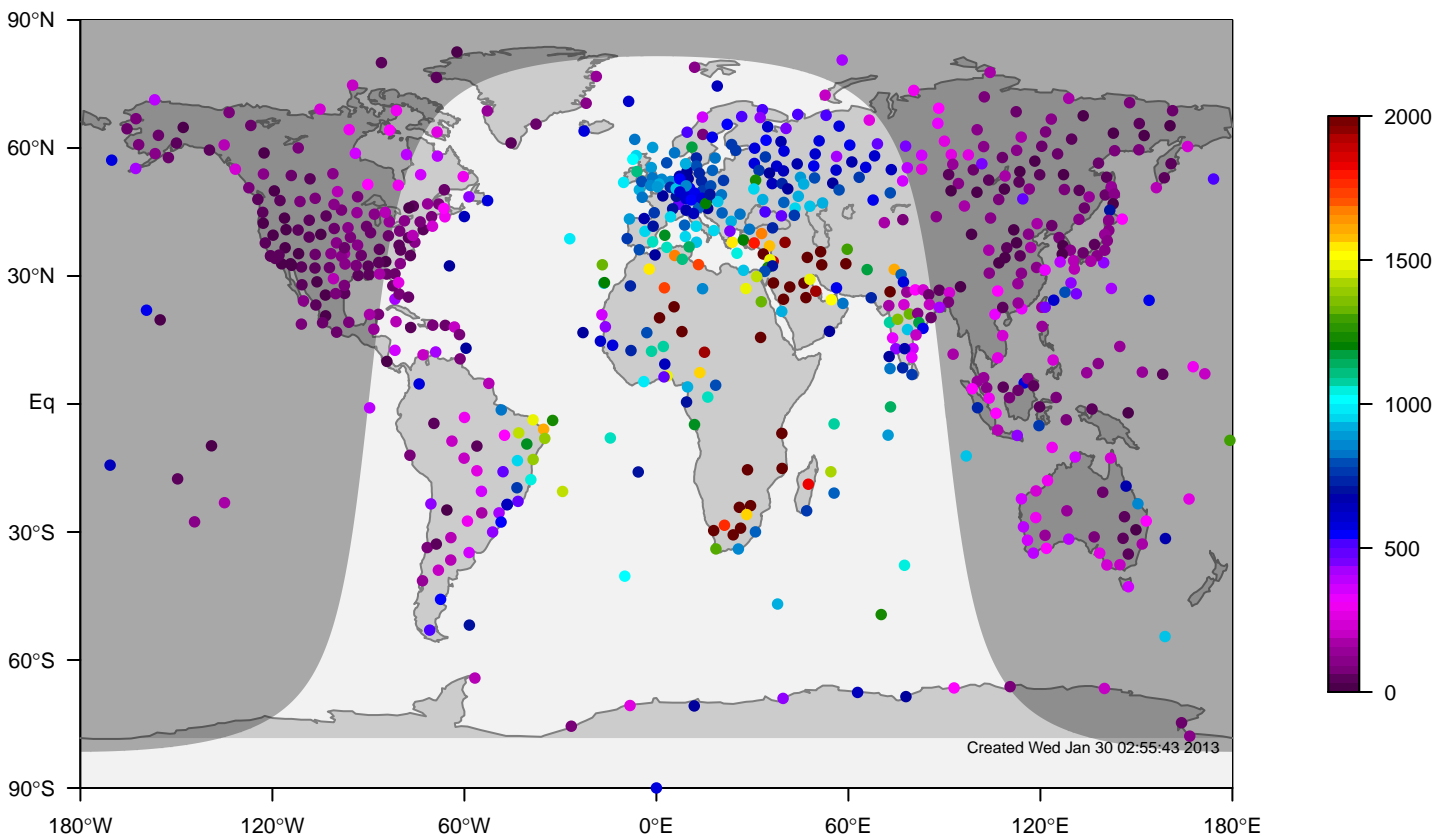

IGRA mixing height at 12UTC for September (2000-2011)

internal-TM5-od-tmpp-glb3x2 minus IGRA bias at 12UTC for September (2000-2011)

internal-TM5-od-tmpp-glb3x2 mixing height at 12UTC for October (2000-2011)

IGRA mixing height at 12UTC for October (2000-2011)

internal-TM5-od-tmpp-glb3x2 minus IGRA bias at 12UTC for October (2000-2011)

internal-TM5-od-tmpp-glb3x2 mixing height at 12UTC for November (2000-2011)