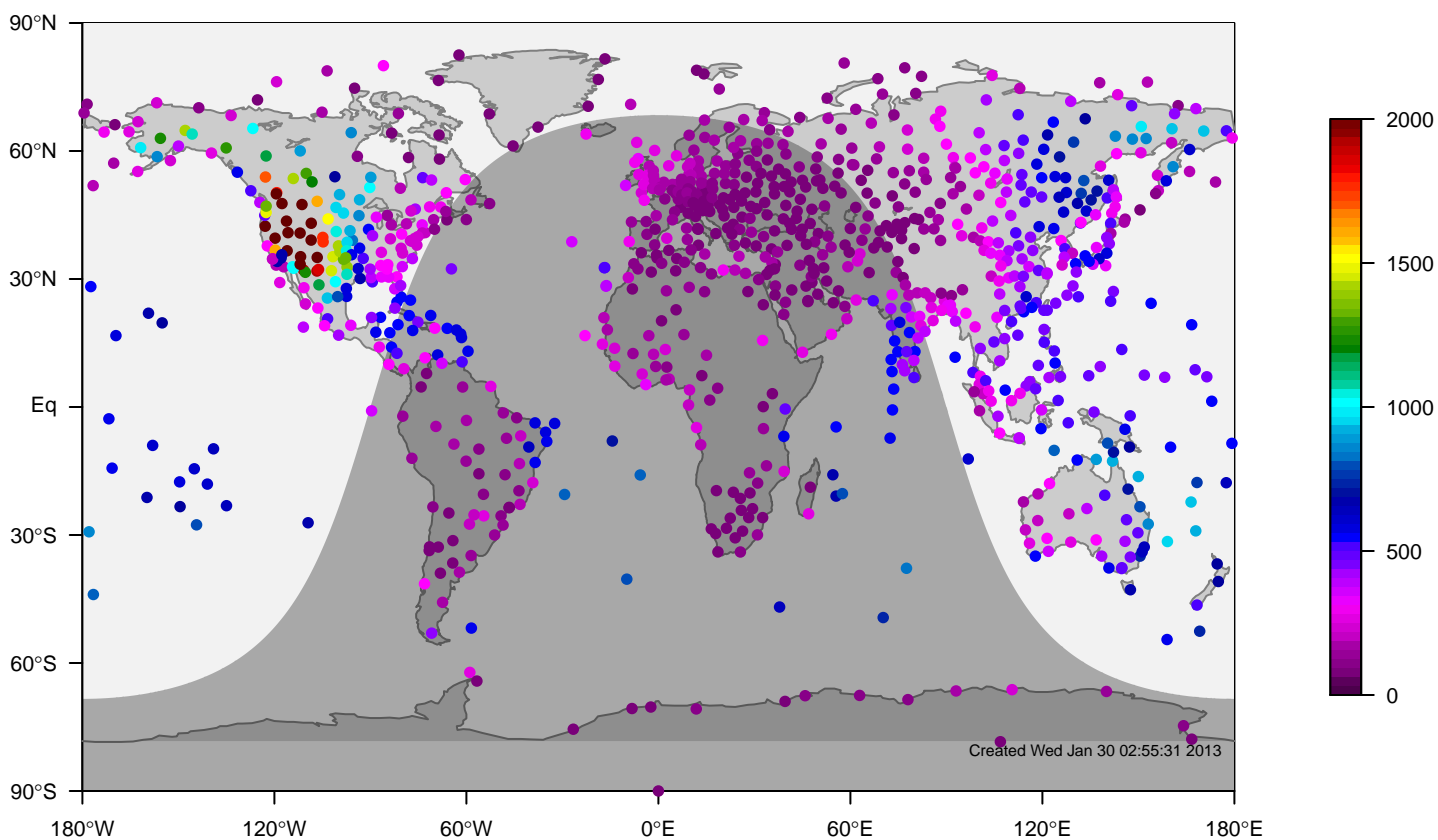

internal-TM5-od-tmpp-glb3x2 minus IGRA bias at 0UTC for March (2000-2011)

internal-TM5-od-tmpp-glb3x2 mixing height at 0UTC for April (2000-2011)

IGRA mixing height at 0UTC for April (2000-2011)

internal-TM5-od-tmpp-glb3x2 minus IGRA bias at 0UTC for April (2000-2011)

internal-TM5-od-tmpp-glb3x2 mixing height at 0UTC for May (2000-2011)

IGRA mixing height at 0UTC for May (2000-2011)

internal-TM5-od-tmpp-glb3x2 minus IGRA bias at 0UTC for May (2000-2011)

internal-TM5-od-tmpp-glb3x2 mixing height at 0UTC for June (2000-2011)

IGRA mixing height at 0UTC for June (2000-2011)

internal-TM5-od-tmpp-glb3x2 minus IGRA bias at 0UTC for June (2000-2011)

internal-TM5-od-tmpp-glb3x2 mixing height at 0UTC for July (2000-2011)

IGRA mixing height at 0UTC for July (2000-2011)