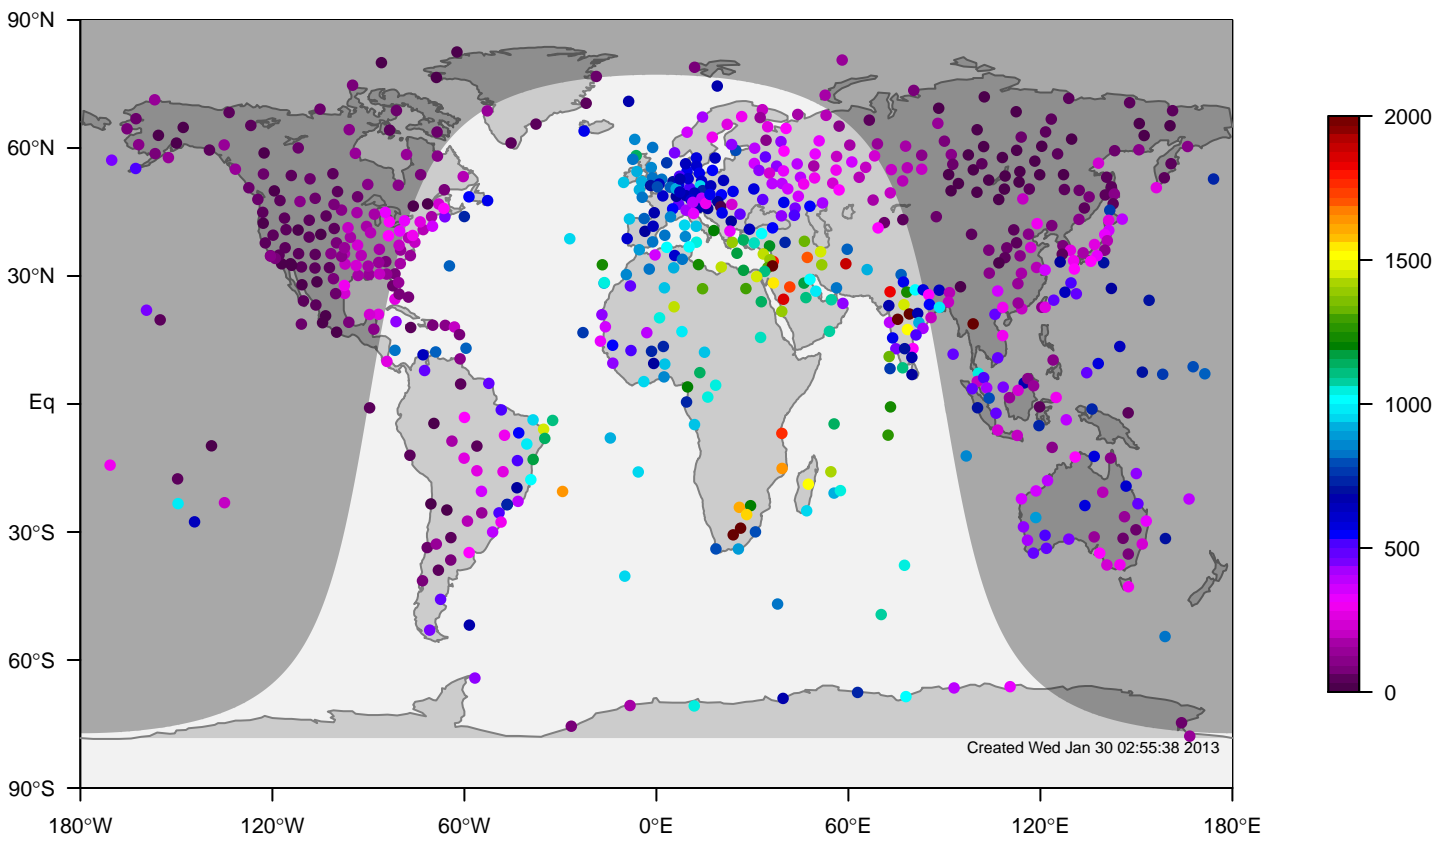

IGRA mixing height at 0UTC for December (2000-2011)

internal-TM5-od-tmpp-glb3x2 minus IGRA bias at 0UTC for December (2000-2011)

internal-TM5-od-tmpp-glb3x2 all-season mixing height at OUTC (2000-2011)

IGRA all-season mixing height at OUTC (2000-2011)

internal-TM5-od-tmpp-glb3x2 minus IGRA all-season bias at OUTC (2000 - 2011)

internal-TM5-od-tmpp-glb3x2 mixing height at 12UTC for January (2000-2011)

IGRA mixing height at 12UTC for January (2000-2011)

internal-TM5-od-tmpp-glb3x2 minus IGRA bias at 12UTC for January (2000-2011)

internal-TM5-od-tmpp-glb3x2 mixing height at 12UTC for February (2000-2011)

IGRA mixing height at 12UTC for February (2000-2011)