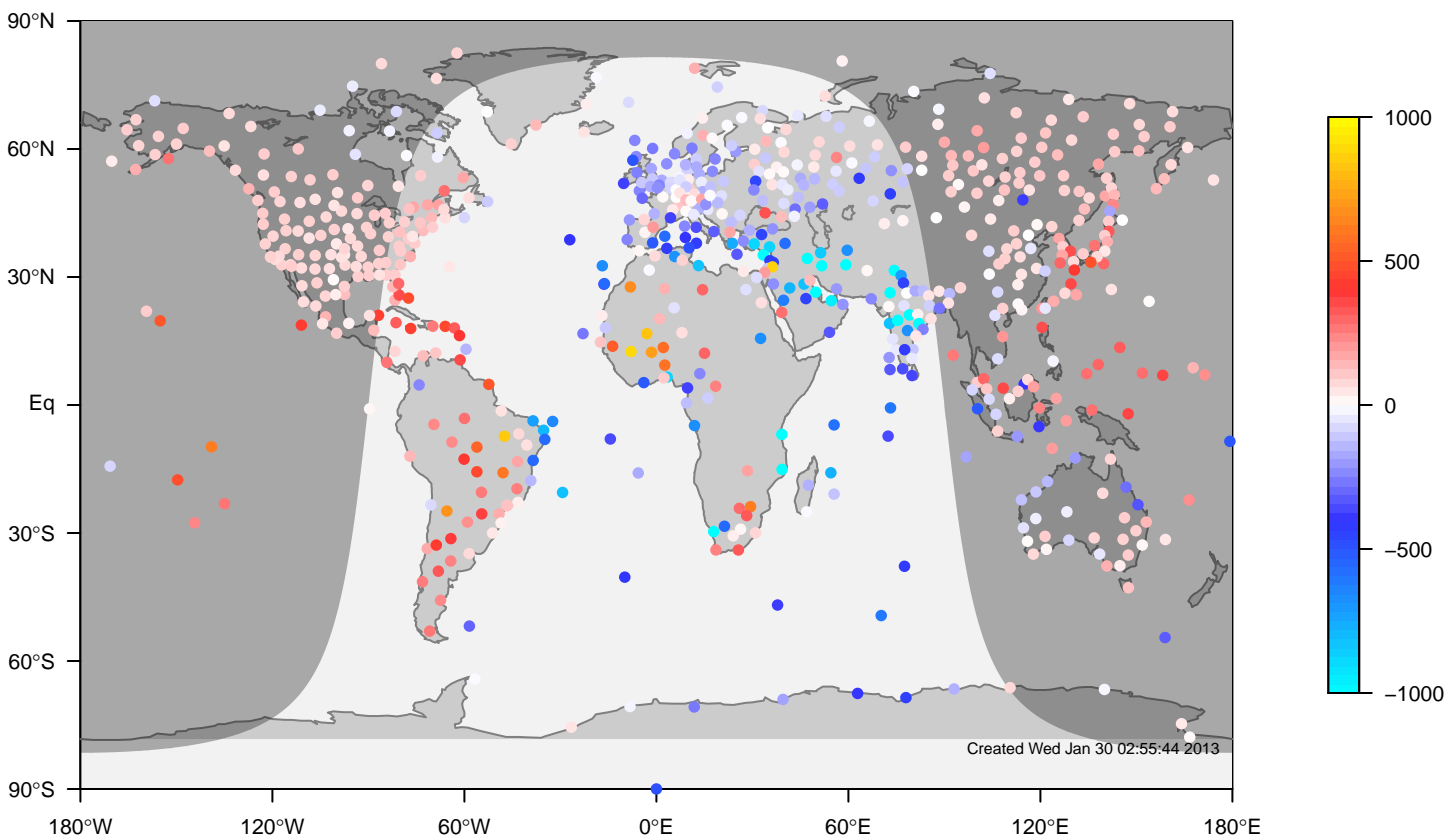

IGRA mixing height at 12UTC for September (2000-2011)

internal-TM5-od-tmpp-glb3x2 minus IGRA bias at 12UTC for September (2000-2011)

internal-TM5-od-tmpp-glb3x2 mixing height at 12UTC for October (2000-2011)

IGRA mixing height at 12UTC for October (2000-2011)

internal-TM5-od-tmpp-glb3x2 minus IGRA bias at 12UTC for October (2000-2011)

internal-TM5-od-tmpp-glb3x2 mixing height at 12UTC for November (2000-2011)