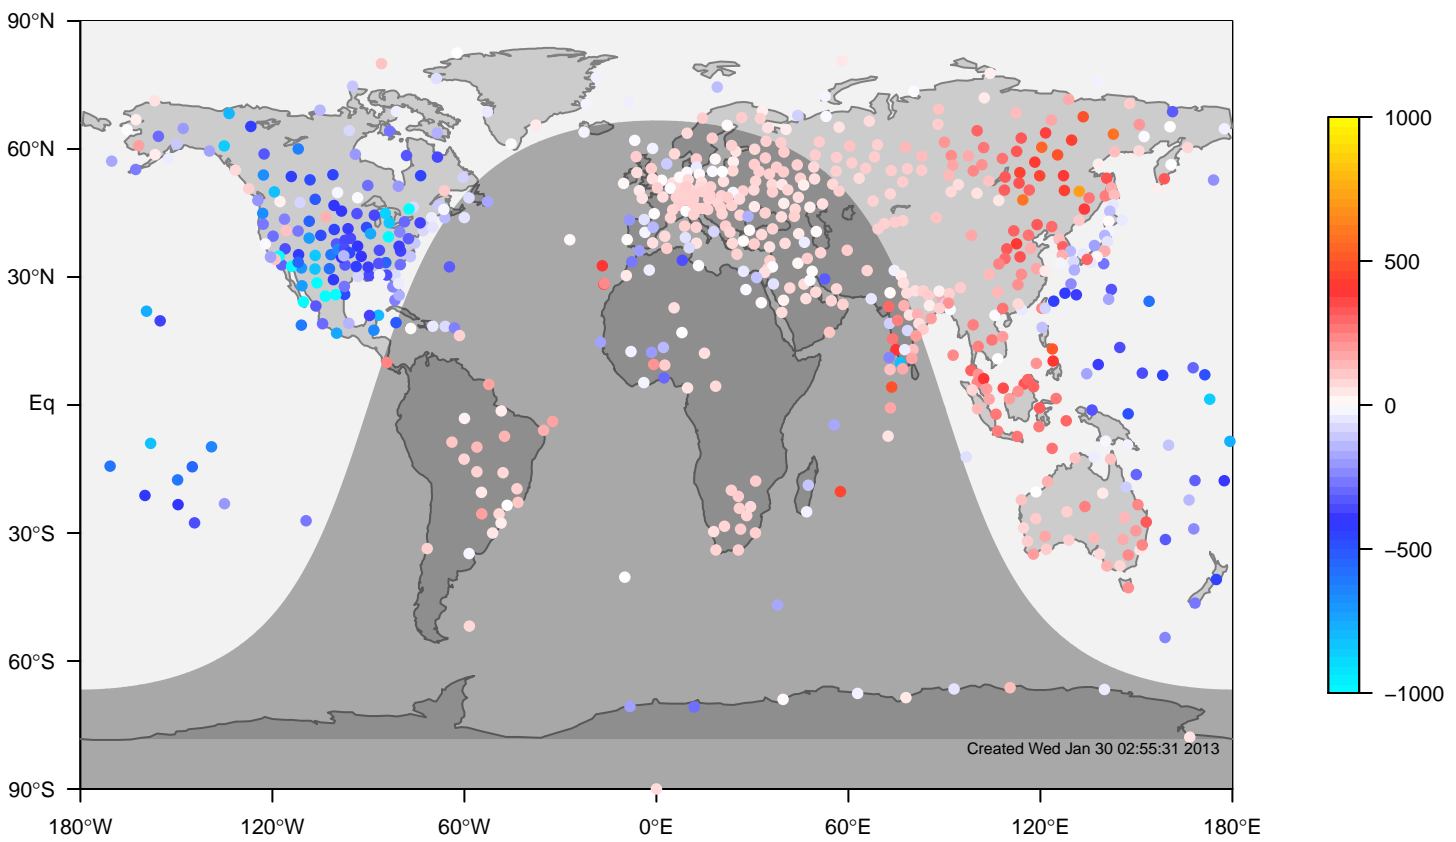

internal-TM5-od-tmpp-glb3x2 minus IGRA bias at 0UTC for March (2000-2011)

internal-TM5-od-tmpp-glb3x2 mixing height at 0UTC for April (2000-2011)

IGRA mixing height at 0UTC for April (2000-2011)

internal-TM5-od-tmpp-glb3x2 minus IGRA bias at 0UTC for April (2000-2011)

internal-TM5-od-tmpp-glb3x2 mixing height at 0UTC for May (2000-2011)

IGRA mixing height at 0UTC for May (2000-2011)

internal-TM5-od-tmpp-glb3x2 minus IGRA bias at 0UTC for May (2000-2011)

internal-TM5-od-tmpp-glb3x2 mixing height at 0UTC for June (2000-2011)

IGRA mixing height at 0UTC for June (2000-2011)

internal-TM5-od-tmpp-glb3x2 minus IGRA bias at 0UTC for June (2000-2011)

internal-TM5-od-tmpp-glb3x2 mixing height at 0UTC for July (2000-2011)

IGRA mixing height at 0UTC for July (2000-2011)