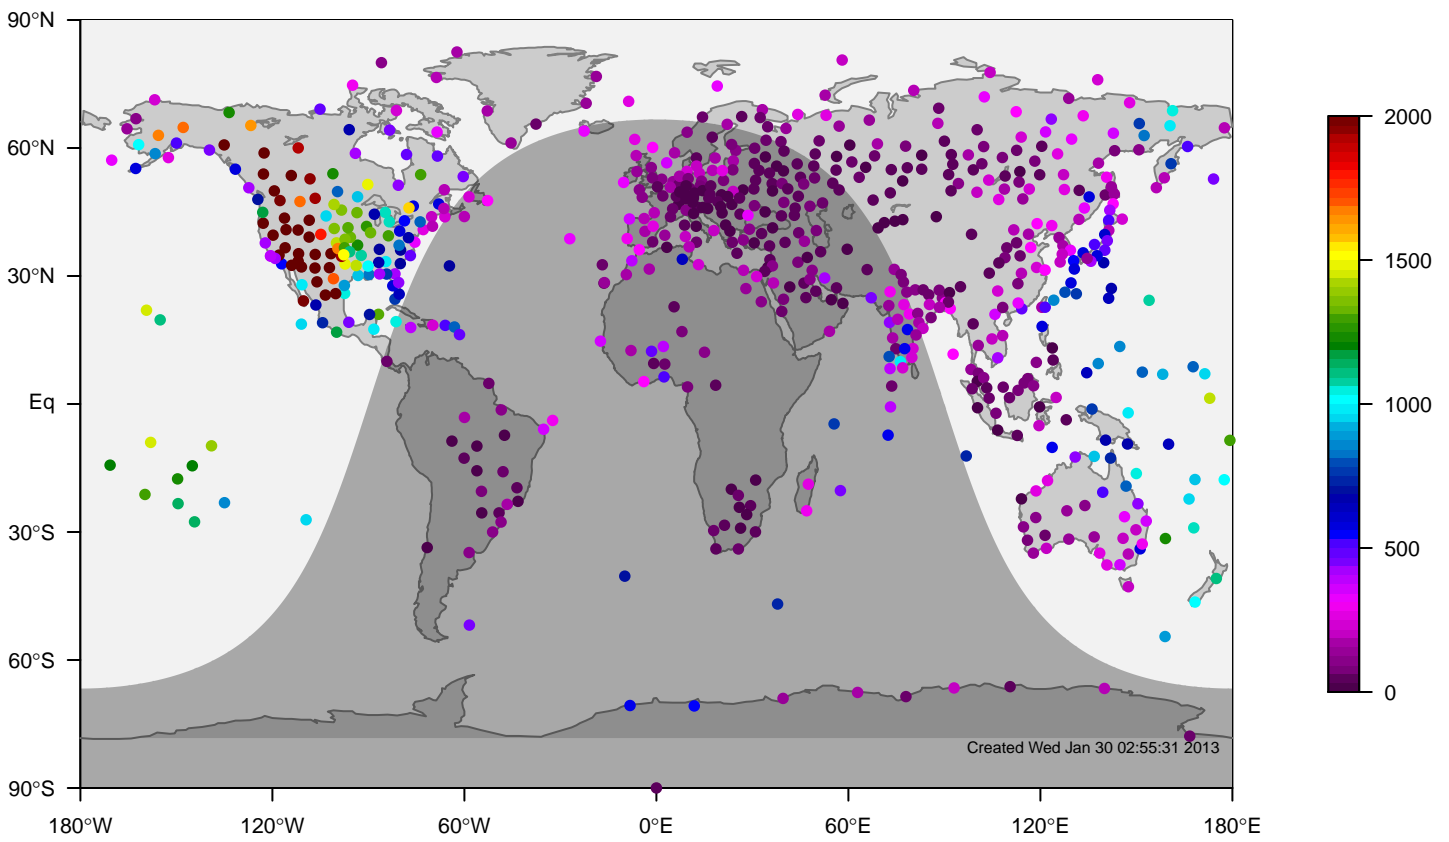

internal-TM5-od-tmpp-glb3x2 minus IGRA bias at 0UTC for March (2000-2011)

internal-TM5-od-tmpp-glb3x2 mixing height at 0UTC for April (2000-2011)

IGRA mixing height at 0UTC for April (2000-2011)

internal-TM5-od-tmpp-glb3x2 minus IGRA bias at 0UTC for April (2000-2011)

internal-TM5-od-tmpp-glb3x2 mixing height at 0UTC for May (2000-2011)

IGRA mixing height at 0UTC for May (2000-2011)

internal-TM5-od-tmpp-glb3x2 minus IGRA bias at 0UTC for May (2000-2011)

internal-TM5-od-tmpp-glb3x2 mixing height at 0UTC for June (2000-2011)

IGRA mixing height at 0UTC for June (2000-2011)

internal-TM5-od-tmpp-glb3x2 minus IGRA bias at 0UTC for June (2000-2011)

internal-TM5-od-tmpp-glb3x2 mixing height at 0UTC for July (2000-2011)

IGRA mixing height at 0UTC for July (2000-2011)