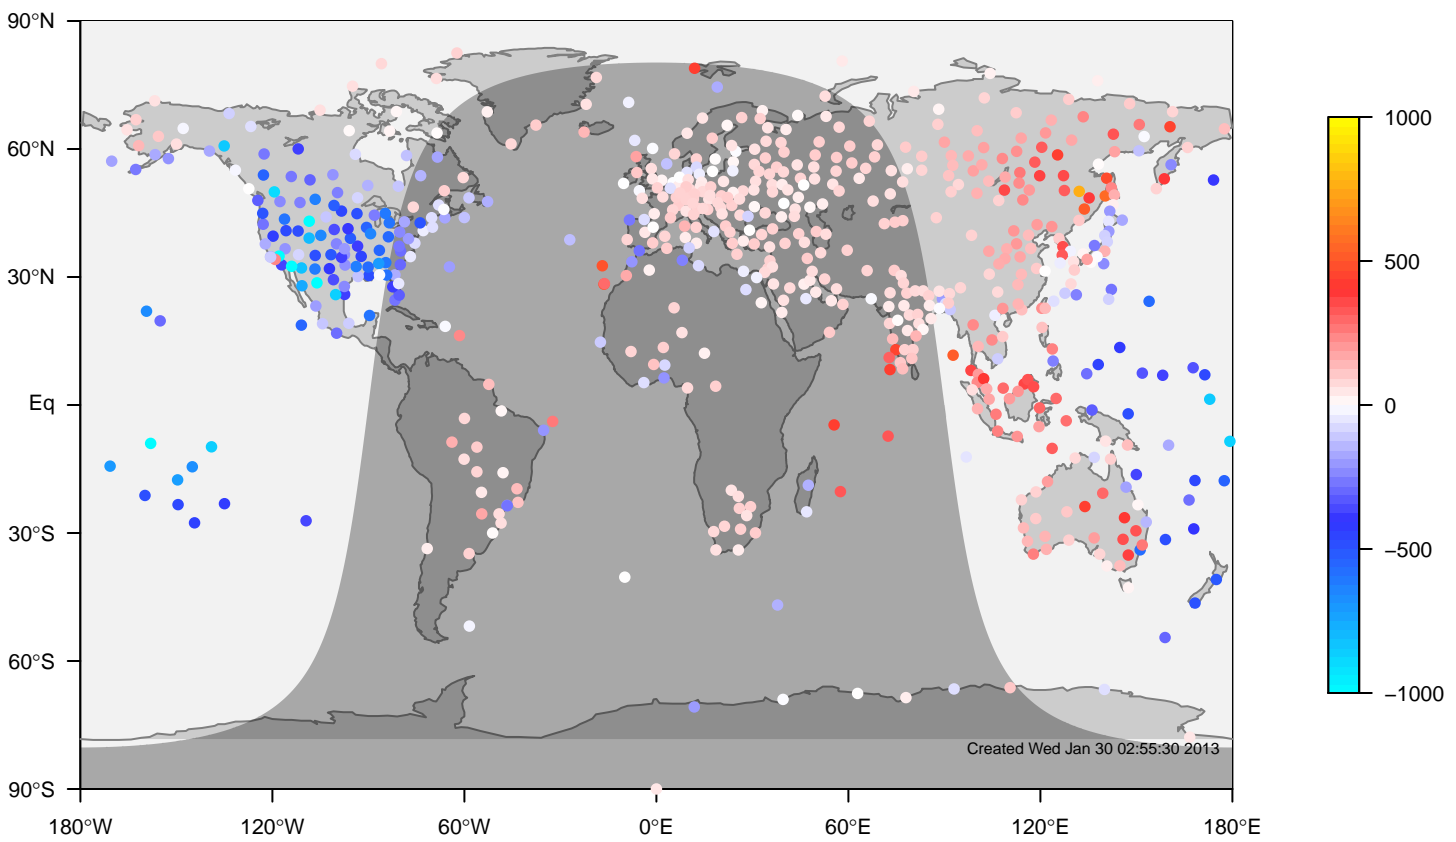

IGRA mixing height at 0UTC for February (2000-2011)

internal-TM5-od-tmpp-glb3x2 minus IGRA bias at 0UTC for February (2000-2011)

internal-TM5-od-tmpp-glb3x2 mixing height at 0UTC for March (2000-2011)

IGRA mixing height at 0UTC for March (2000-2011)

internal-TM5-od-tmpp-glb3x2 minus IGRA bias at 0UTC for March (2000-2011)

internal-TM5-od-tmpp-glb3x2 mixing height at 0UTC for April (2000-2011)

IGRA mixing height at 0UTC for April (2000-2011)

internal-TM5-od-tmpp-glb3x2 minus IGRA bias at 0UTC for April (2000-2011)

internal-TM5-od-tmpp-glb3x2 mixing height at 0UTC for May (2000-2011)

IGRA mixing height at 0UTC for May (2000-2011)

internal-TM5-od-tmpp-glb3x2 minus IGRA bias at 0UTC for May (2000-2011)

internal-TM5-od-tmpp-glb3x2 mixing height at 0UTC for June (2000-2011)