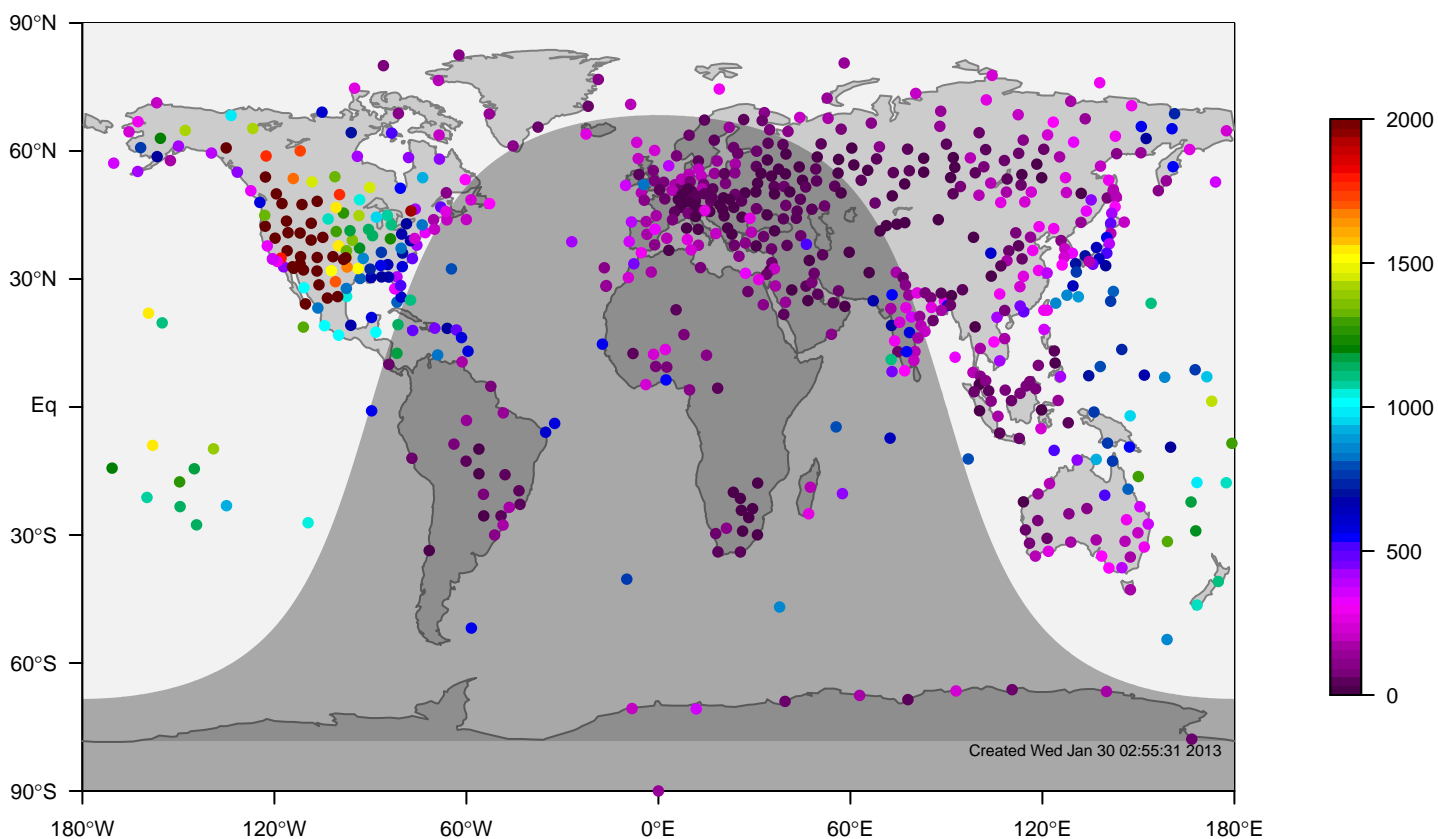

internal-TM5-od-tmpp-glb3x2 mixing height at 0UTC for May (2000-2011)

IGRA mixing height at 0UTC for May (2000-2011)

internal-TM5-od-tmpp-glb3x2 minus IGRA bias at 0UTC for May (2000-2011)

internal-TM5-od-tmpp-glb3x2 mixing height at 0UTC for June (2000-2011)

IGRA mixing height at 0UTC for June (2000-2011)

internal-TM5-od-tmpp-glb3x2 minus IGRA bias at 0UTC for June (2000-2011)

internal-TM5-od-tmpp-glb3x2 mixing height at 0UTC for July (2000-2011)

IGRA mixing height at 0UTC for July (2000-2011)

internal-TM5-od-tmpp-glb3x2 minus IGRA bias at 0UTC for July (2000-2011)

internal-TM5-od-tmpp-glb3x2 mixing height at 0UTC for August (2000-2011)

IGRA mixing height at 0UTC for August (2000-2011)

internal-TM5-od-tmpp-glb3x2 minus IGRA bias at 0UTC for August (2000-2011)