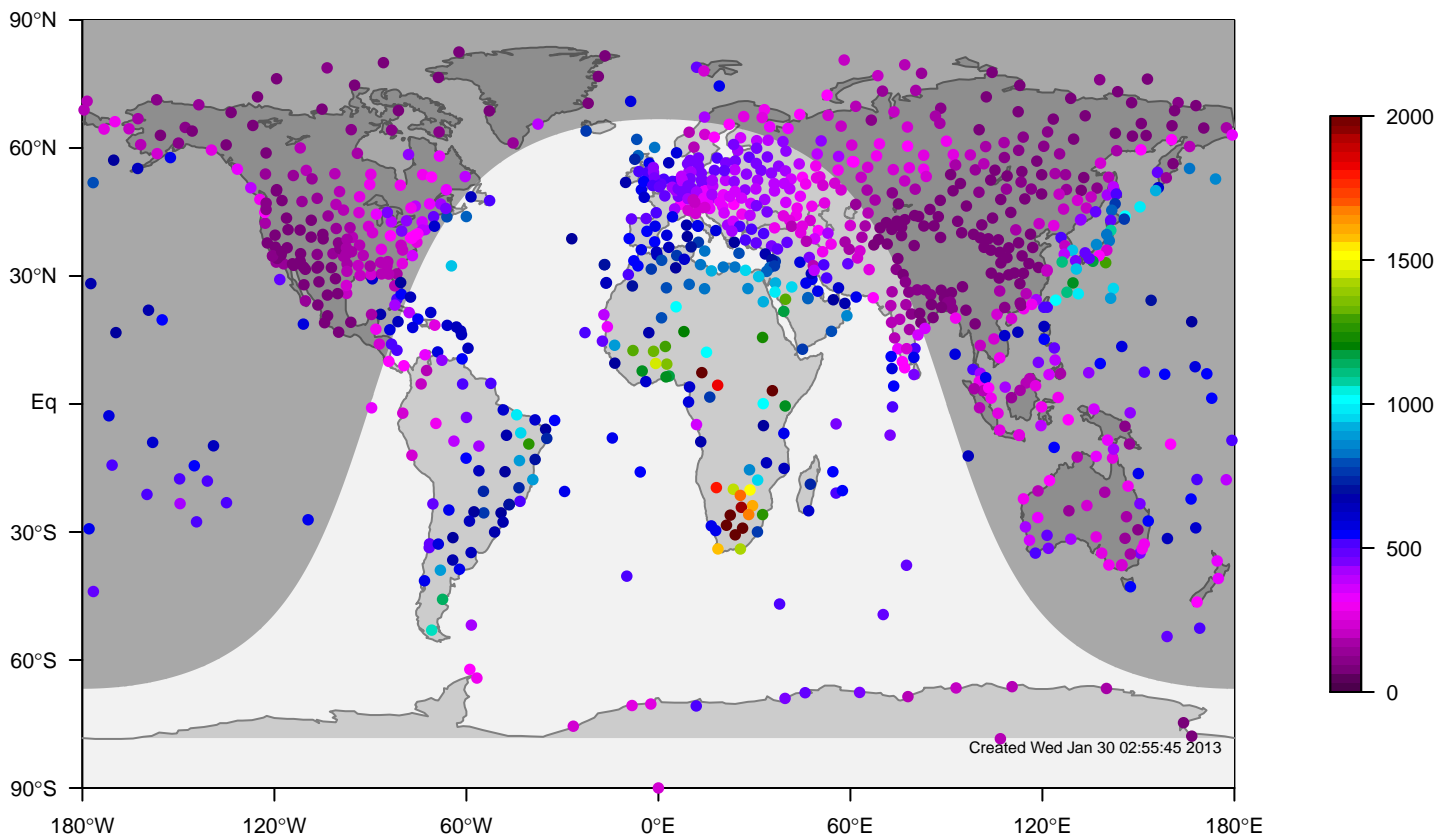

IGRA mixing height at 12UTC for October (2000-2011)

internal-TM5-od-tmpp-glb3x2 minus IGRA bias at 12UTC for October (2000-2011)

internal-TM5-od-tmpp-glb3x2 mixing height at 12UTC for November (2000-2011)

IGRA mixing height at 12UTC for November (2000-2011)

internal-TM5-od-tmpp-glb3x2 minus IGRA bias at 12UTC for November (2000-2011)

internal-TM5-od-tmpp-glb3x2 mixing height at 12UTC for December (2000-2011)

IGRA mixing height at 12UTC for December (2000-2011)

internal-TM5-od-tmpp-glb3x2 minus IGRA bias at 12UTC for December (2000-2011)

internal-TM5-od-tmpp-glb3x2 all-season mixing height at 12UTC (2000-2011)