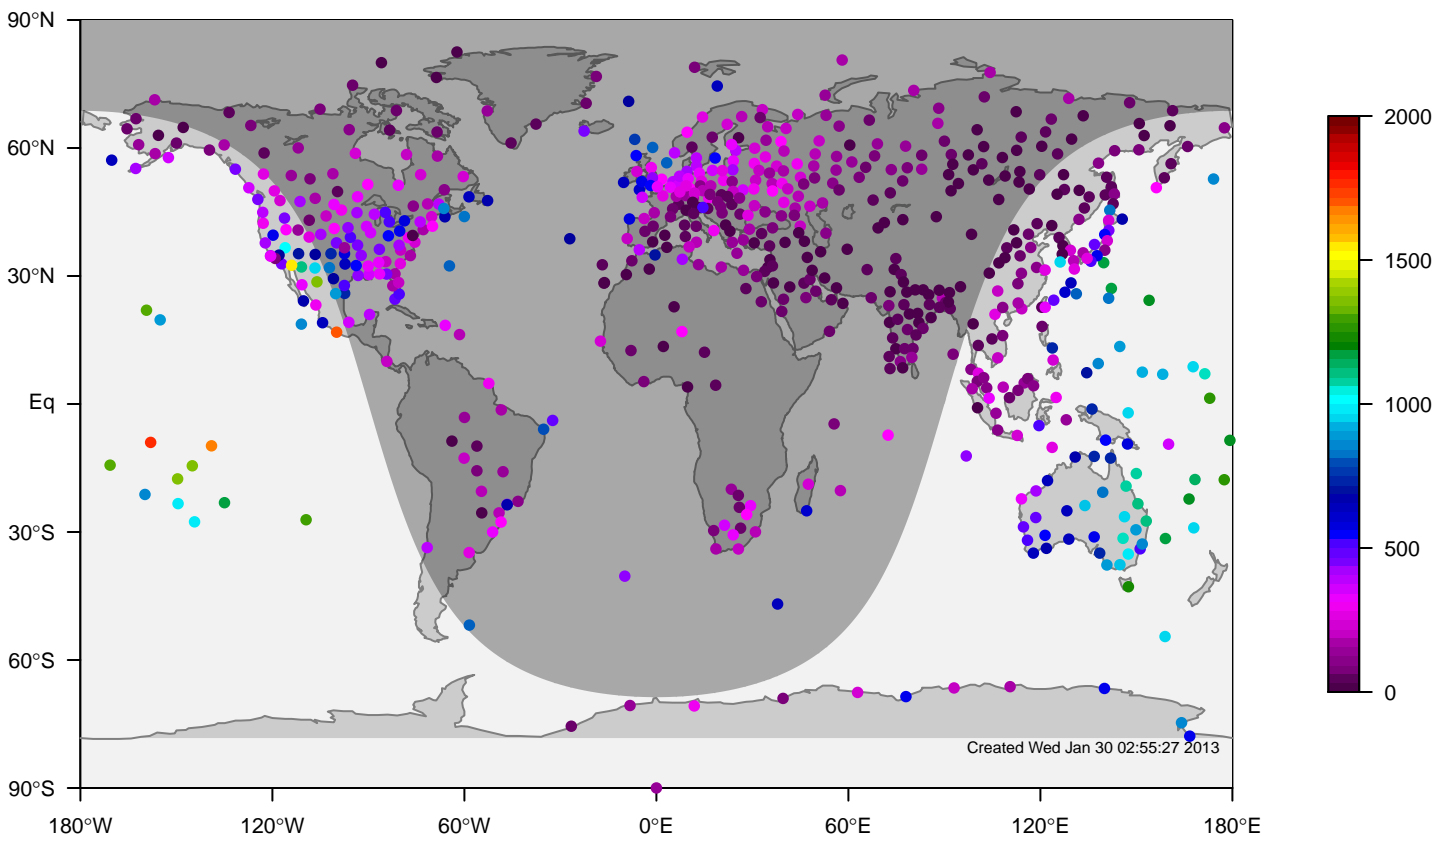

internal-TM5-od-tmpp-glb3x2 mixing height at 0UTC for January (2000-2011)

IGRA mixing height at 0UTC for January (2000-2011)

internal-TM5-od-tmpp-glb3x2 minus IGRA bias at 0UTC for January (2000-2011)

internal-TM5-od-tmpp-glb3x2 mixing height at 0UTC for February (2000-2011)

IGRA mixing height at 0UTC for February (2000-2011)

internal-TM5-od-tmpp-glb3x2 minus IGRA bias at 0UTC for February (2000-2011)

internal-TM5-od-tmpp-glb3x2 mixing height at 0UTC for March (2000-2011)

IGRA mixing height at 0UTC for March (2000-2011)