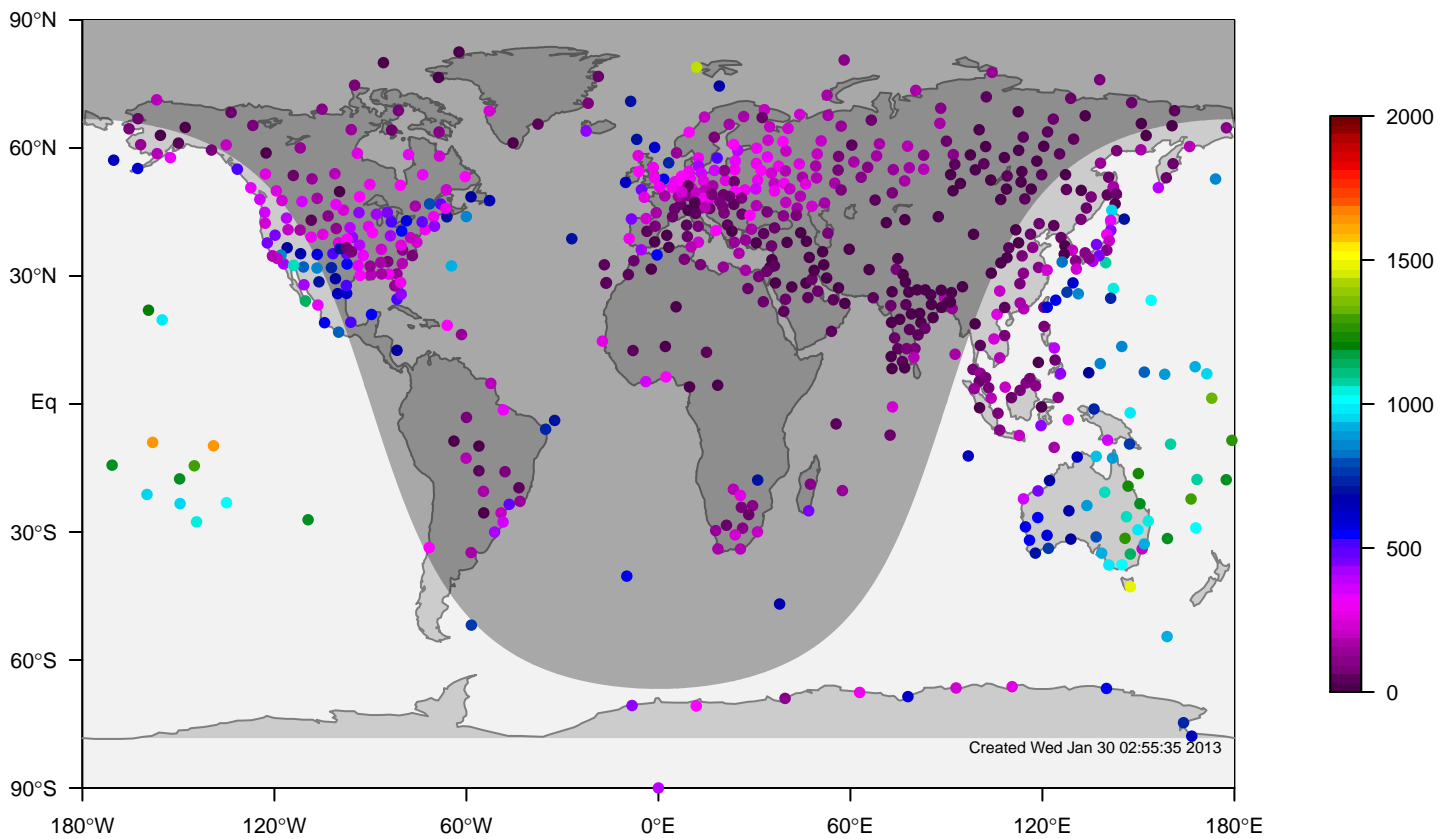

internal-TM5-od-tmpp-glb3x2 mixing height at 0UTC for October (2000-2011)

IGRA mixing height at 0UTC for October (2000-2011)

internal-TM5-od-tmpp-glb3x2 minus IGRA bias at 0UTC for October (2000-2011)

**internal-TM5-od-tmpp-glb3x2 mixing height at 0UTC for November (2000-2011)**

**IGRA mixing height at 0UTC for November (2000-2011)**

**internal-TM5-od-tmpp-glb3x2 minus IGRA bias at 0UTC for November (2000-2011)**

internal-TM5-od-tmpp-glb3x2 mixing height at 0UTC for December (2000-2011)

IGRA mixing height at 0UTC for December (2000-2011)

internal-TM5-od-tmpp-glb3x2 minus IGRA bias at 0UTC for December (2000-2011)

internal-TM5-od-tmpp-glb3x2 all-season mixing height at OUTC (2000-2011)

IGRA all-season mixing height at OUTC (2000-2011)