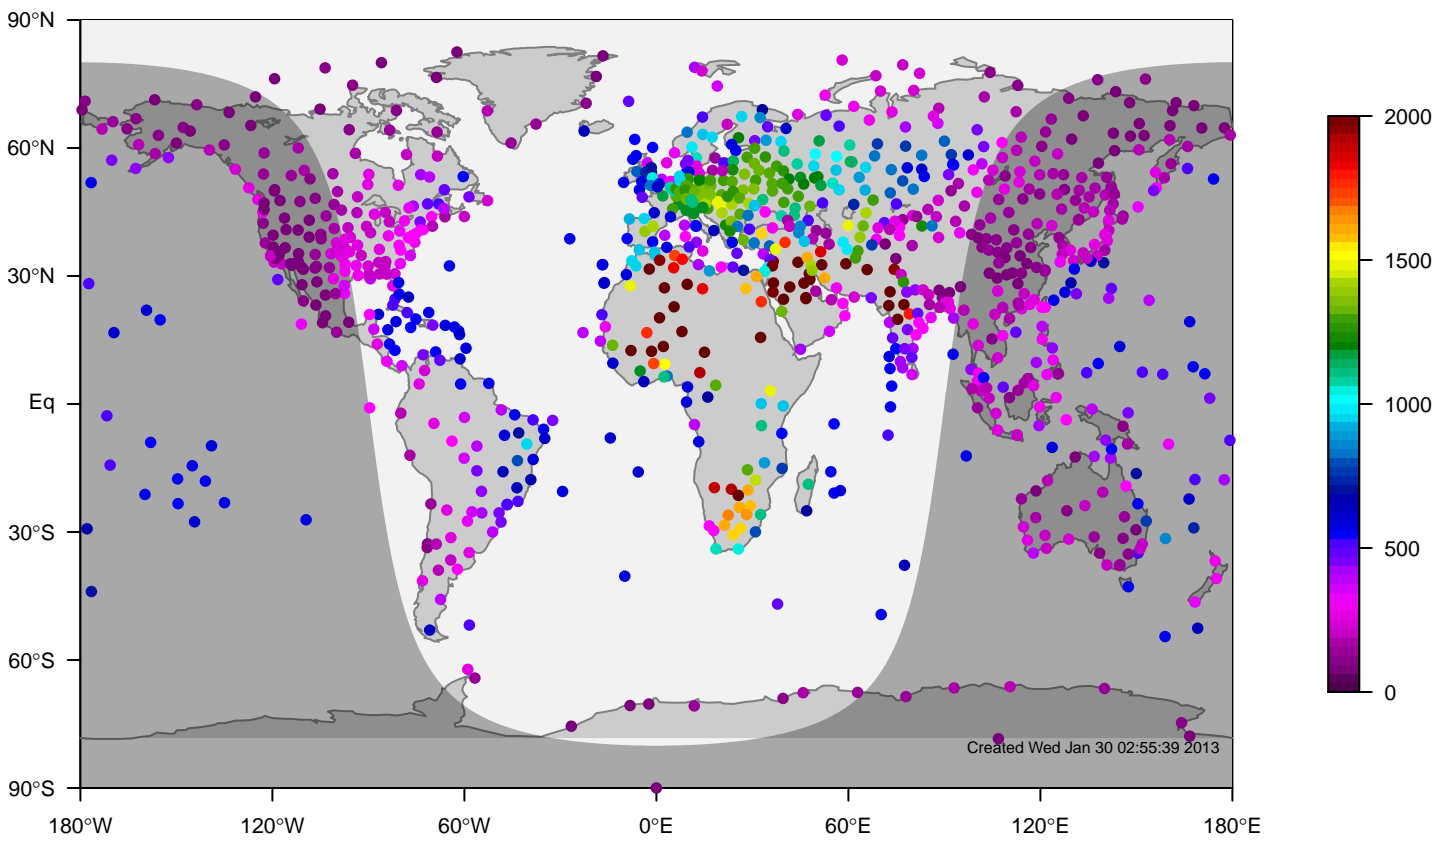

internal-TM5-od-tmpp-glb3x2 minus IGRA bias at 12UTC for February (2000-2011)

internal-TM5-od-tmpp-glb3x2 mixing height at 12UTC for March (2000-2011)

IGRA mixing height at 12UTC for March (2000-2011)

internal-TM5-od-tmpp-glb3x2 minus IGRA bias at 12UTC for March (2000-2011)

internal-TM5-od-tmpp-glb3x2 mixing height at 12UTC for April (2000-2011)

IGRA mixing height at 12UTC for April (2000-2011)

internal-TM5-od-tmpp-glb3x2 minus IGRA bias at 12UTC for April (2000-2011)

internal-TM5-od-tmpp-glb3x2 mixing height at 12UTC for May (2000-2011)