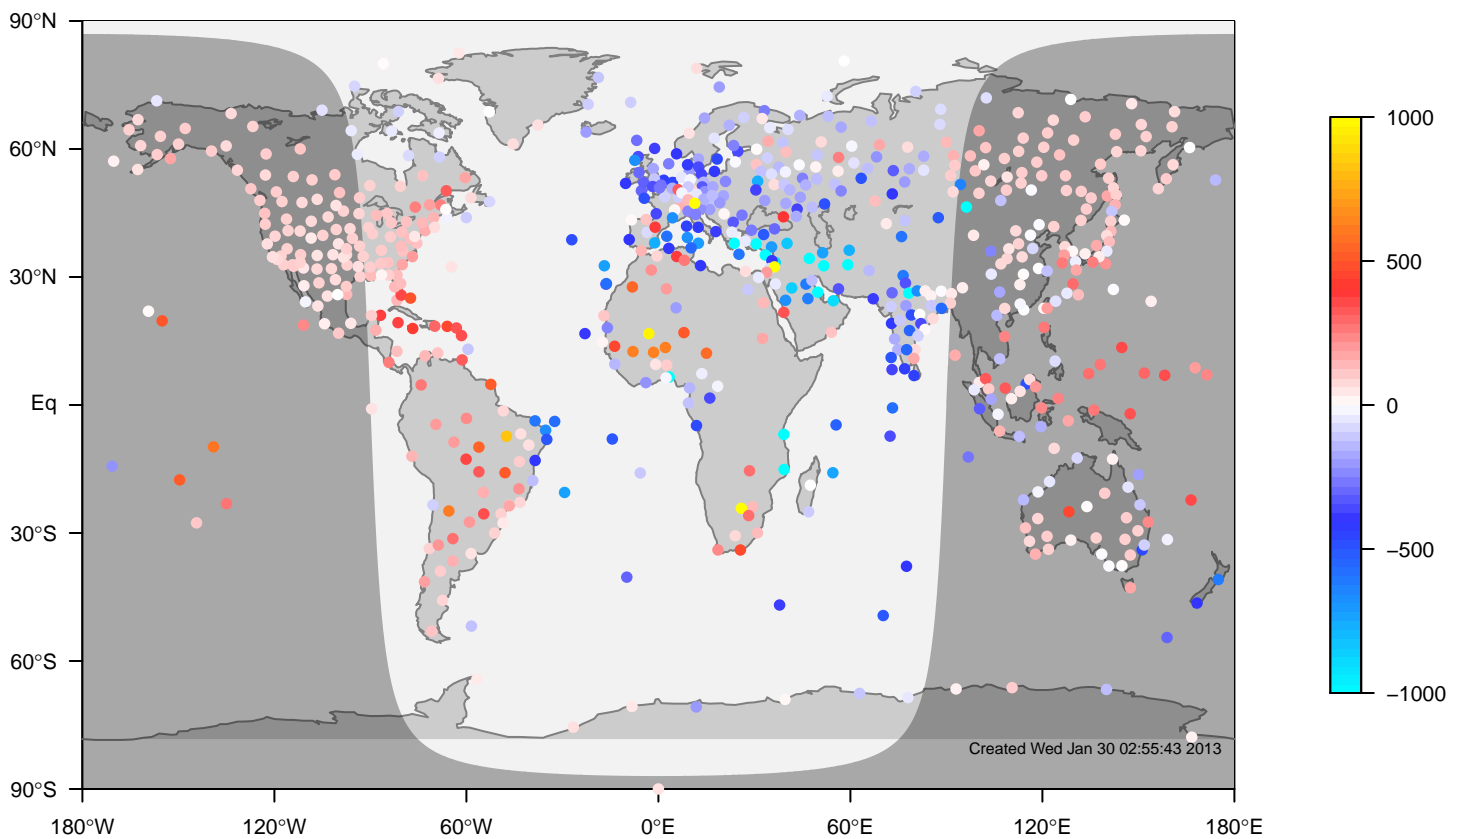

internal-TM5-od-tmpp-glb3x2 mixing height at 12UTC for August (2000-2011)

IGRA mixing height at 12UTC for August (2000-2011)

internal-TM5-od-tmpp-glb3x2 minus IGRA bias at 12UTC for August (2000-2011)

internal-TM5-od-tmpp-glb3x2 mixing height at 12UTC for September (2000-2011)

IGRA mixing height at 12UTC for September (2000-2011)

internal-TM5-od-tmpp-glb3x2 minus IGRA bias at 12UTC for September (2000-2011)

internal-TM5-od-tmpp-glb3x2 mixing height at 12UTC for October (2000-2011)