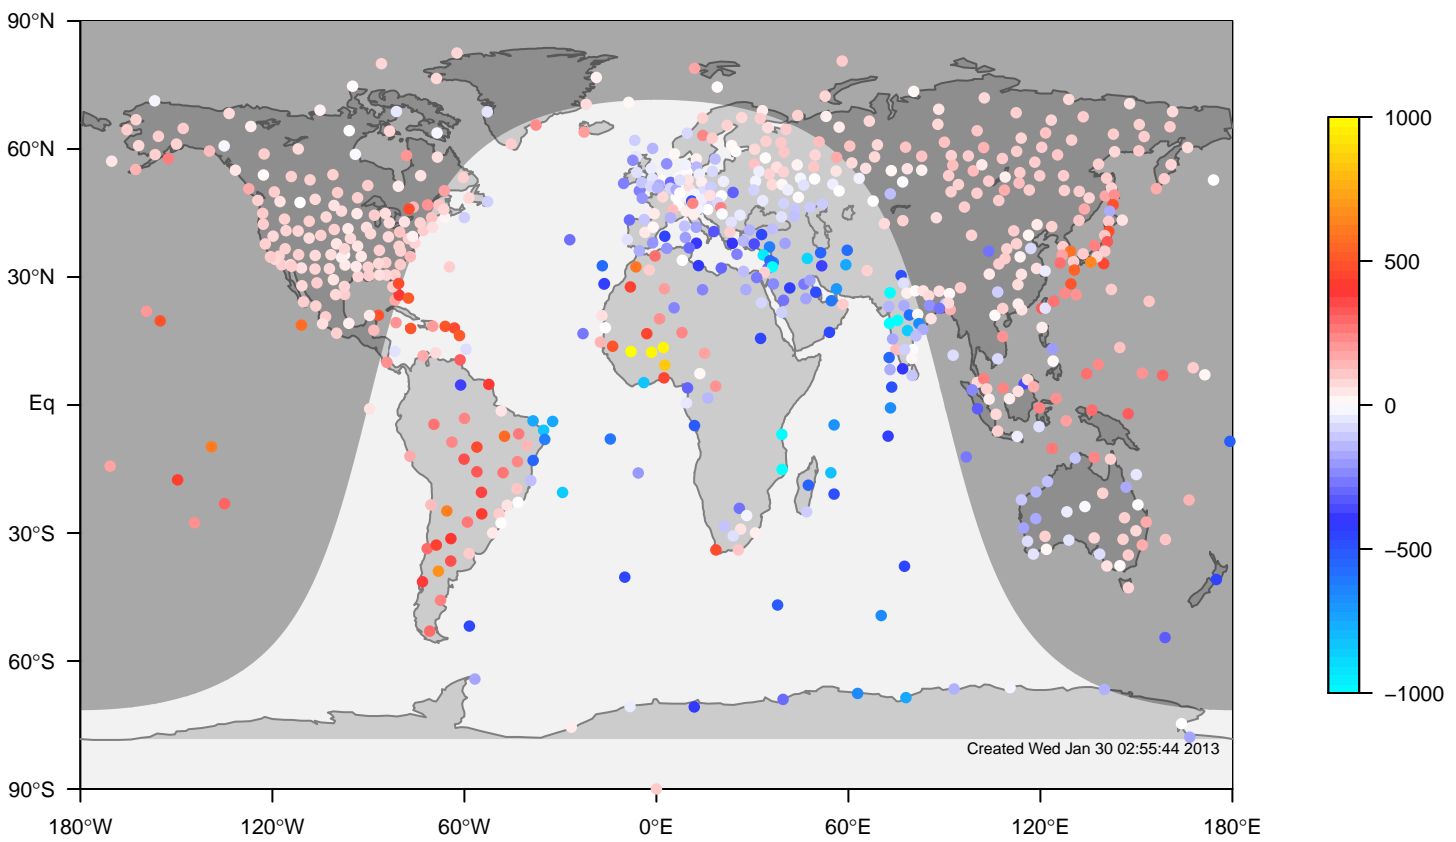

IGRA mixing height at 12UTC for October (2000-2011)

internal-TM5-od-tmpp-glb3x2 minus IGRA bias at 12UTC for October (2000-2011)

internal-TM5-od-tmpp-glb3x2 mixing height at 12UTC for November (2000-2011)

IGRA mixing height at 12UTC for November (2000-2011)

internal-TM5-od-tmpp-glb3x2 minus IGRA bias at 12UTC for November (2000-2011)

internal-TM5-od-tmpp-glb3x2 mixing height at 12UTC for December (2000-2011)