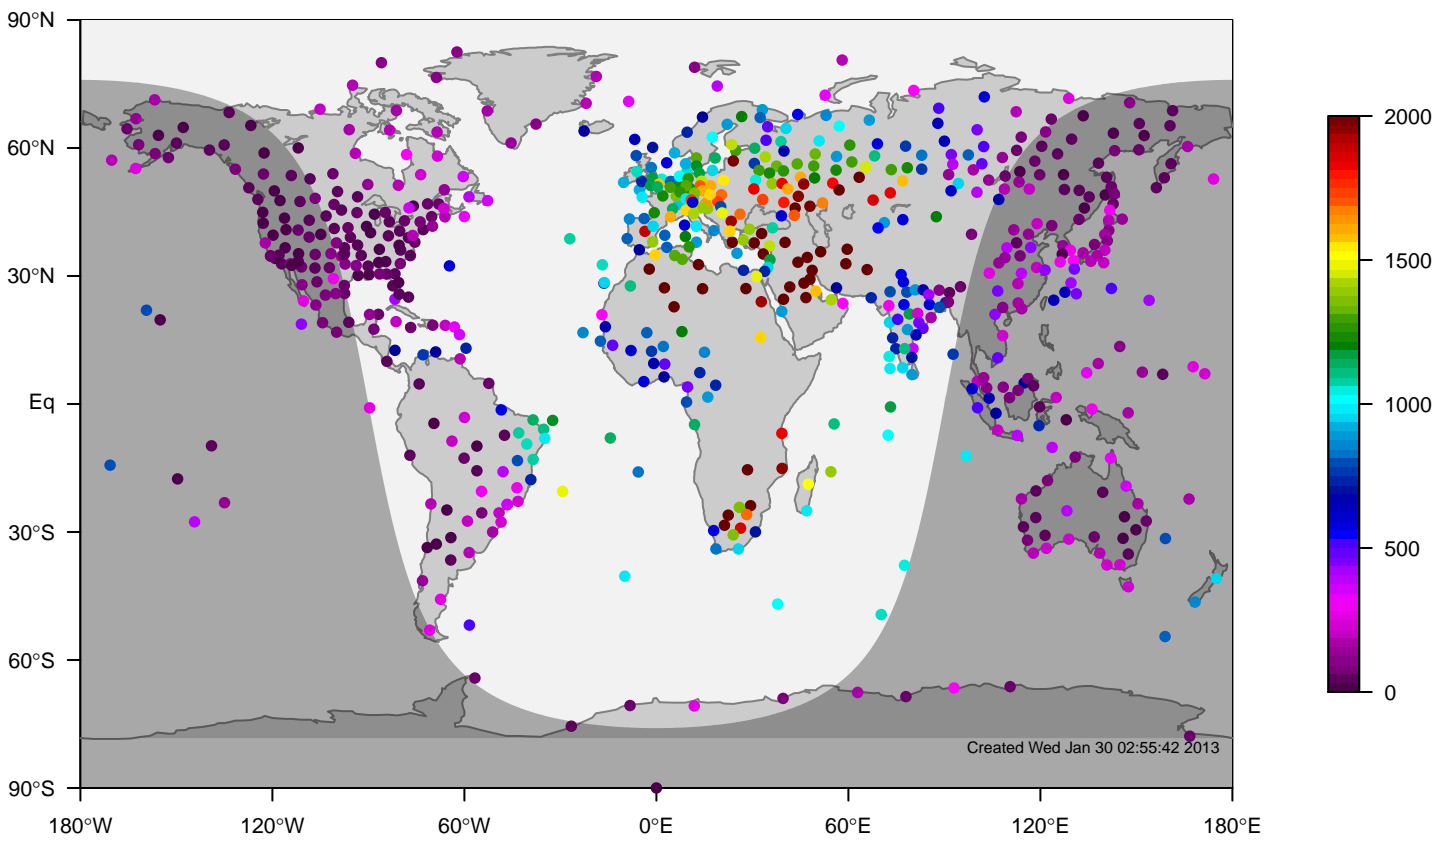

internal-TM5-od-tmpp-glb3x2 minus IGRA bias at 12UTC for June (2000-2011)

internal-TM5-od-tmpp-glb3x2 mixing height at 12UTC for July (2000-2011)

IGRA mixing height at 12UTC for July (2000-2011)

internal-TM5-od-tmpp-glb3x2 minus IGRA bias at 12UTC for July (2000-2011)

internal-TM5-od-tmpp-glb3x2 mixing height at 12UTC for August (2000-2011)

IGRA mixing height at 12UTC for August (2000-2011)

internal-TM5-od-tmpp-glb3x2 minus IGRA bias at 12UTC for August (2000-2011)

internal-TM5-od-tmpp-glb3x2 mixing height at 12UTC for September (2000-2011)