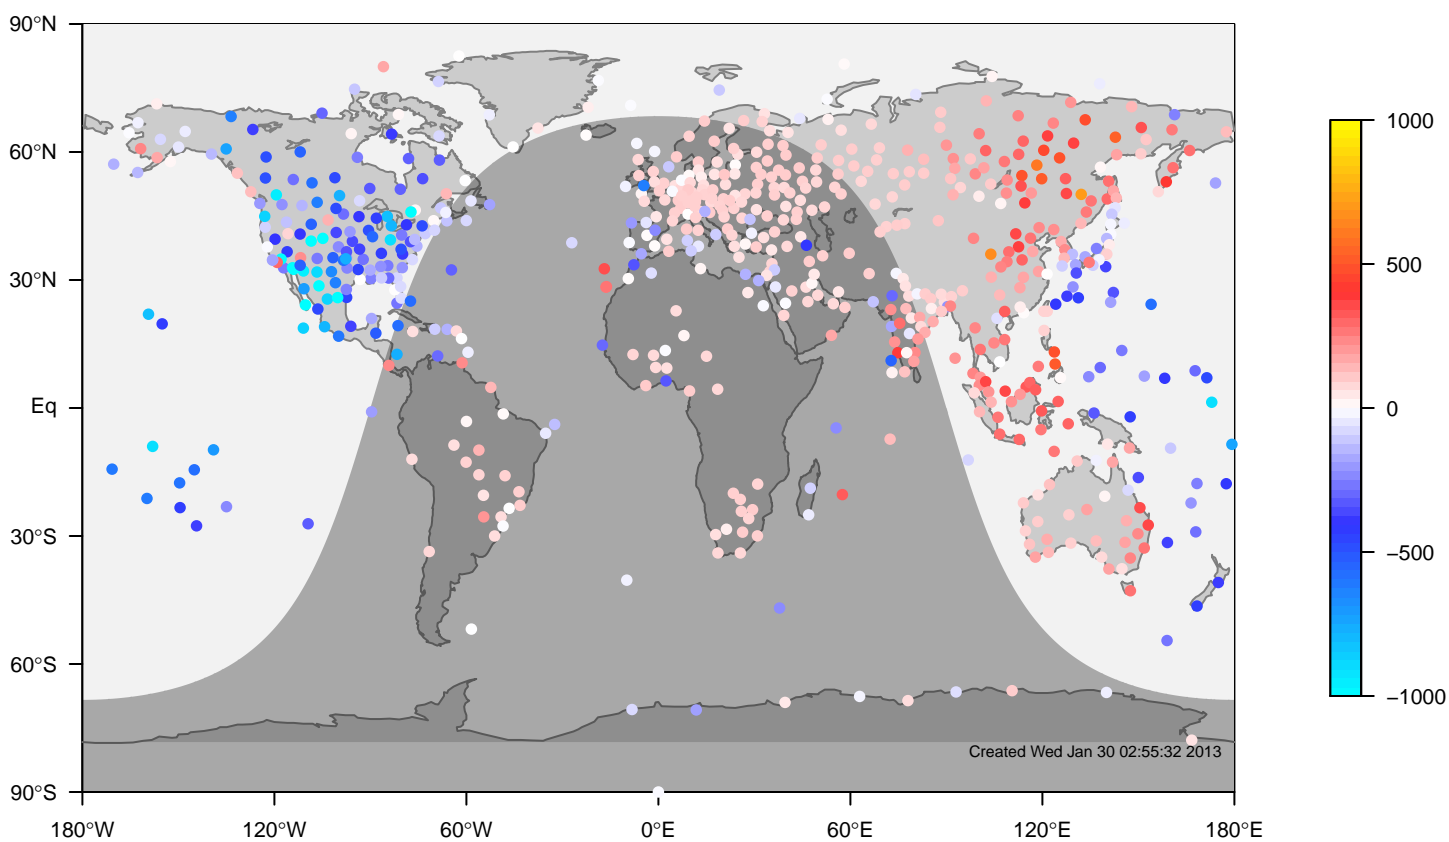

IGRA mixing height at 0UTC for June (2000-2011)

internal-TM5-od-tmpp-glb3x2 minus IGRA bias at 0UTC for June (2000-2011)

internal-TM5-od-tmpp-glb3x2 mixing height at 0UTC for July (2000-2011)

IGRA mixing height at 0UTC for July (2000-2011)

internal-TM5-od-tmpp-glb3x2 minus IGRA bias at 0UTC for July (2000-2011)

internal-TM5-od-tmpp-glb3x2 mixing height at 0UTC for August (2000-2011)

IGRA mixing height at 0UTC for August (2000-2011)

internal-TM5-od-tmpp-glb3x2 minus IGRA bias at 0UTC for August (2000-2011)