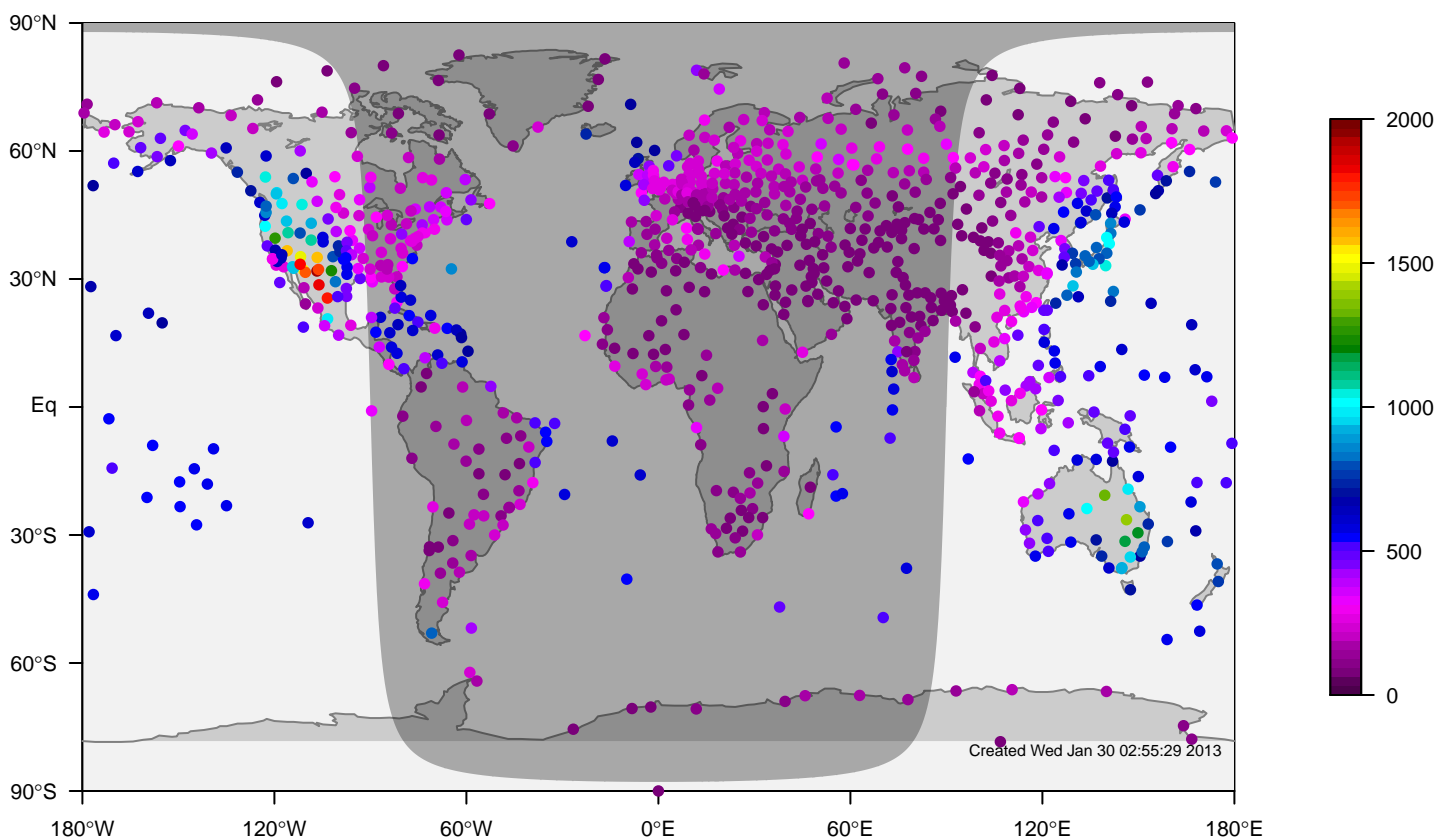

internal-TM5-od-tmpp-glb3x2 mixing height at 0UTC for January (2000-2011)

IGRA mixing height at 0UTC for January (2000-2011)

internal-TM5-od-tmpp-glb3x2 minus IGRA bias at 0UTC for January (2000-2011)

internal-TM5-od-tmpp-glb3x2 mixing height at 0UTC for February (2000-2011)

IGRA mixing height at 0UTC for February (2000-2011)

internal-TM5-od-tmpp-glb3x2 minus IGRA bias at 0UTC for February (2000-2011)

internal-TM5-od-tmpp-glb3x2 mixing height at 0UTC for March (2000-2011)

IGRA mixing height at 0UTC for March (2000-2011)