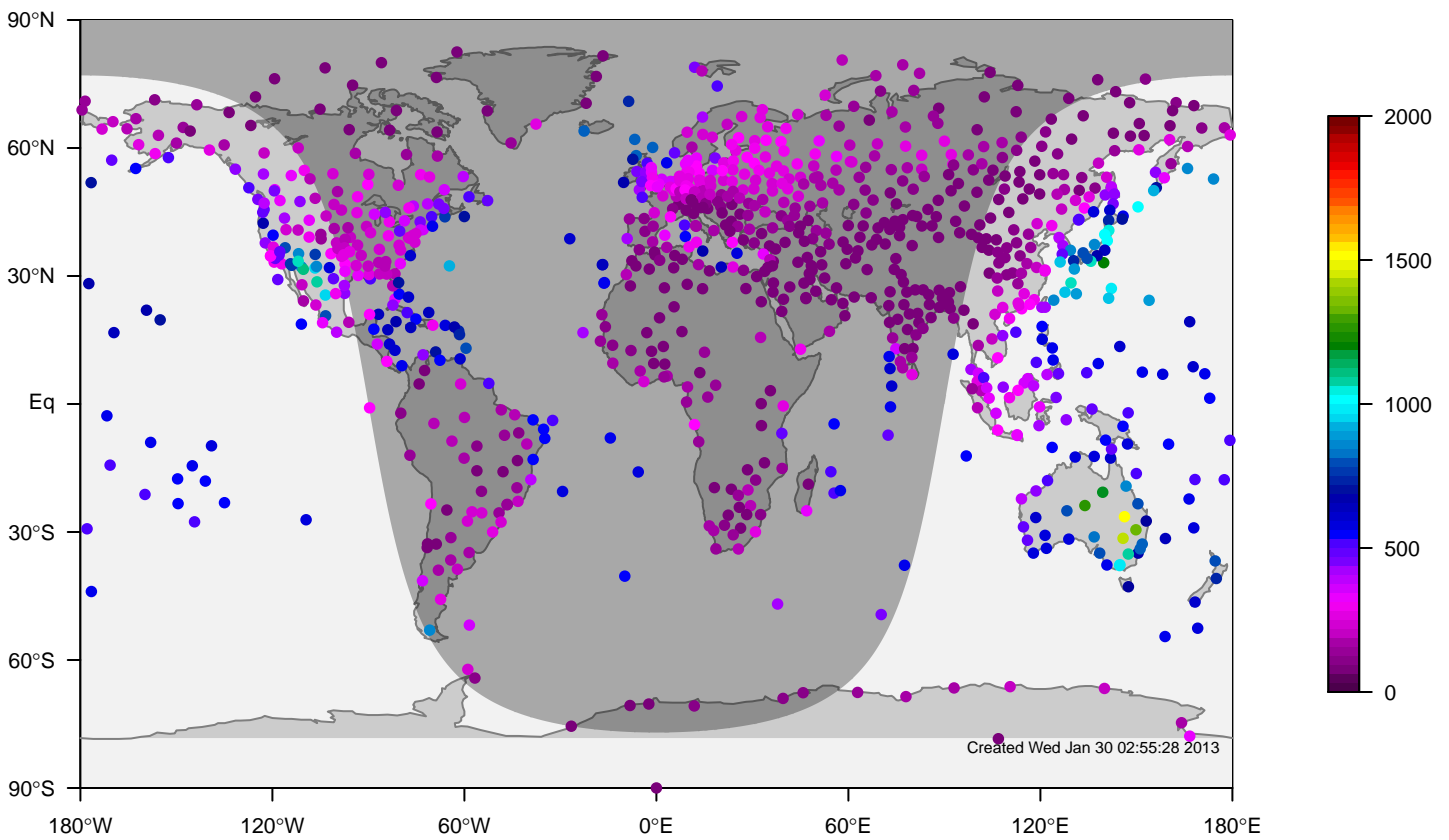

internal-TM5-od-tmpp-glb3x2 mixing height at 0UTC for January (2000-2011)

IGRA mixing height at 0UTC for January (2000-2011)

internal-TM5-od-tmpp-glb3x2 minus IGRA bias at 0UTC for January (2000-2011)

internal-TM5-od-tmpp-glb3x2 mixing height at 0UTC for February (2000-2011)

IGRA mixing height at 0UTC for February (2000-2011)

internal-TM5-od-tmpp-glb3x2 minus IGRA bias at 0UTC for February (2000-2011)

internal-TM5-od-tmpp-glb3x2 mixing height at 0UTC for March (2000-2011)

IGRA mixing height at 0UTC for March (2000-2011)