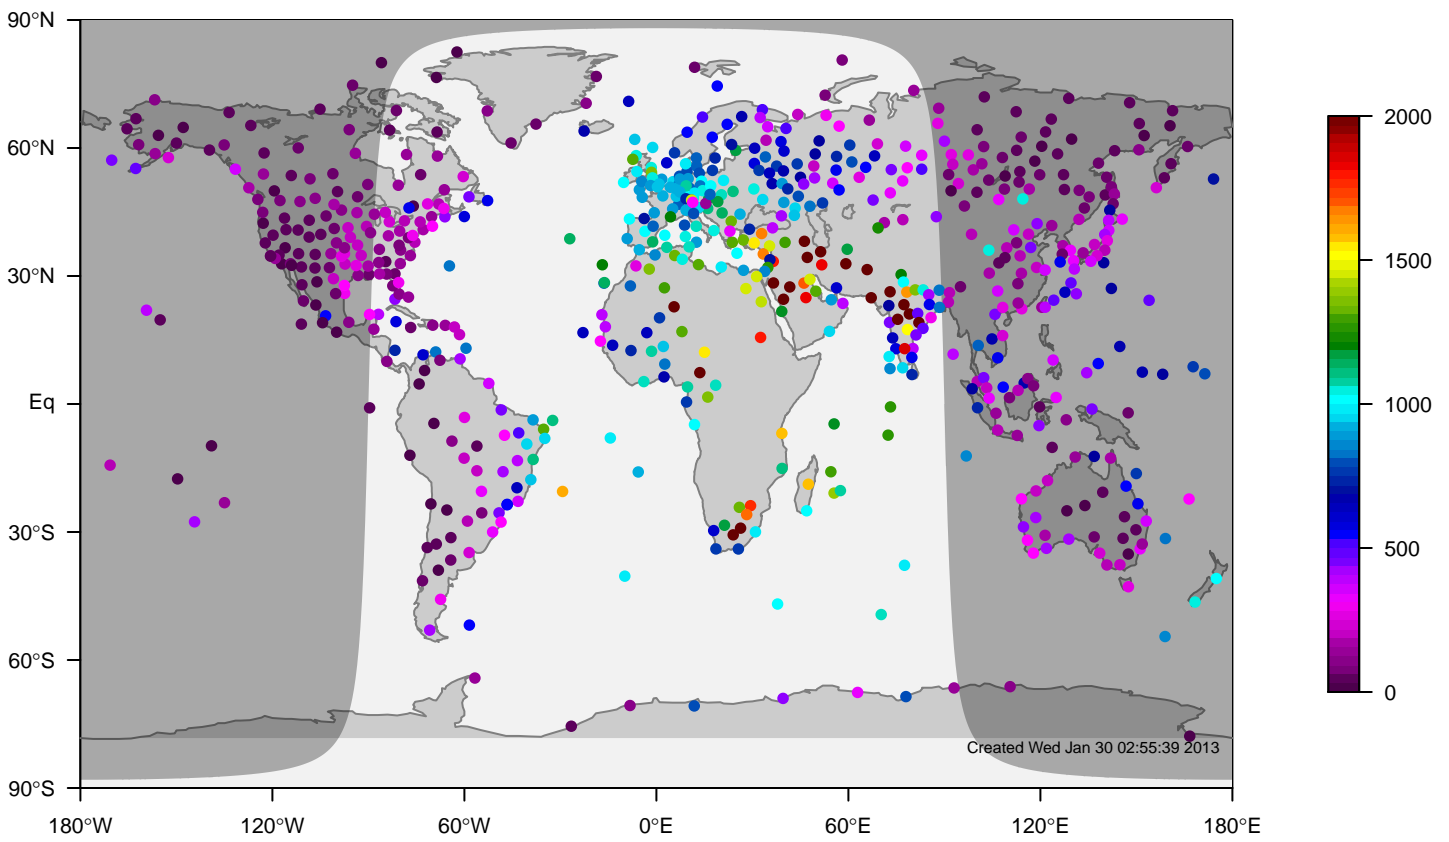

internal-TM5-od-tmpp-glb3x2 minus IGRA bias at 12UTC for January (2000-2011)

internal-TM5-od-tmpp-glb3x2 mixing height at 12UTC for February (2000-2011)

IGRA mixing height at 12UTC for February (2000-2011)

internal-TM5-od-tmpp-glb3x2 minus IGRA bias at 12UTC for February (2000-2011)

internal-TM5-od-tmpp-glb3x2 mixing height at 12UTC for March (2000-2011)

IGRA mixing height at 12UTC for March (2000-2011)

internal-TM5-od-tmpp-glb3x2 minus IGRA bias at 12UTC for March (2000-2011)