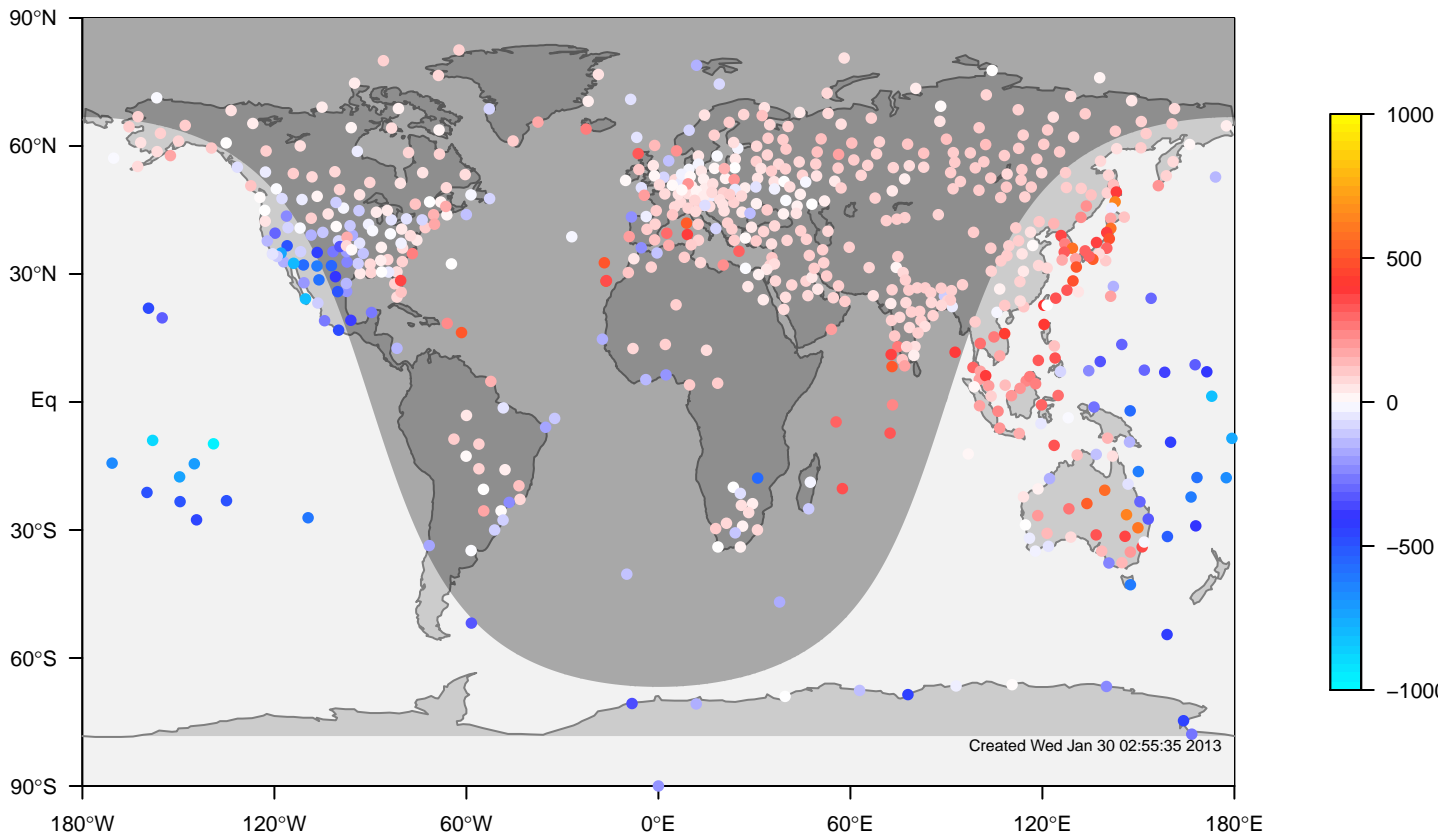

internal-TM5-od-tmpp-glb3x2 mixing height at 0UTC for October (2000-2011)

IGRA mixing height at 0UTC for October (2000-2011)

internal-TM5-od-tmpp-glb3x2 minus IGRA bias at 0UTC for October (2000-2011)

**internal-TM5-od-tmpp-glb3x2 mixing height at 0UTC for November (2000-2011)**

**IGRA mixing height at 0UTC for November (2000-2011)**

**internal-TM5-od-tmpp-glb3x2 minus IGRA bias at 0UTC for November (2000-2011)**

internal-TM5-od-tmpp-glb3x2 mixing height at 0UTC for December (2000-2011)

IGRA mixing height at 0UTC for December (2000-2011)

internal-TM5-od-tmpp-glb3x2 minus IGRA bias at 0UTC for December (2000-2011)

internal-TM5-od-tmpp-glb3x2 all-season mixing height at OUTC (2000-2011)

IGRA all-season mixing height at OUTC (2000-2011)