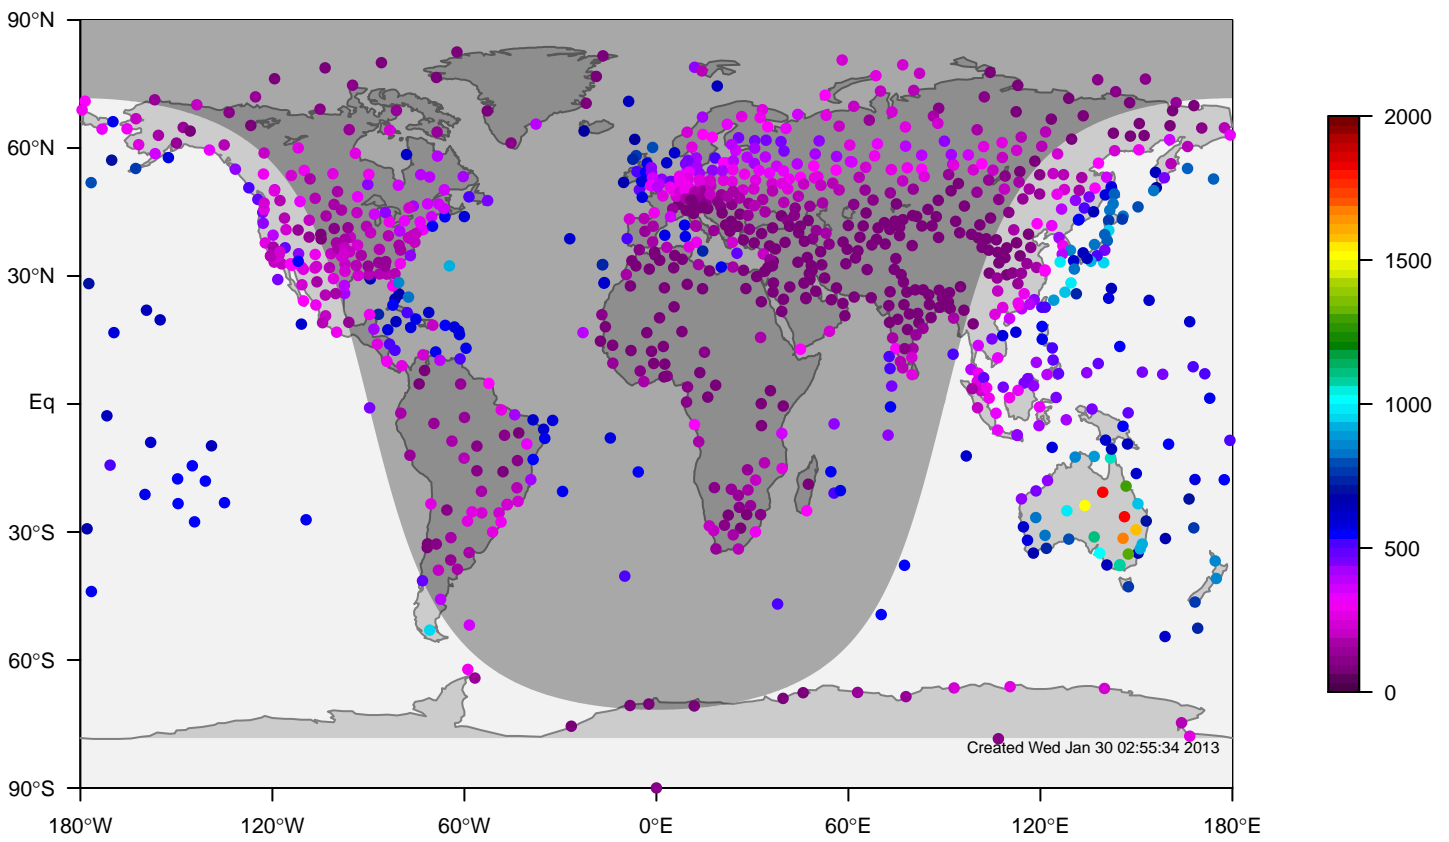

internal-TM5-od-tmpp-glb3x2 mixing height at 0UTC for September (2000-2011)

IGRA mixing height at 0UTC for September (2000-2011)

internal-TM5-od-tmpp-glb3x2 minus IGRA bias at 0UTC for September (2000-2011)

internal-TM5-od-tmpp-glb3x2 mixing height at 0UTC for October (2000-2011)

IGRA mixing height at 0UTC for October (2000-2011)

internal-TM5-od-tmpp-glb3x2 minus IGRA bias at 0UTC for October (2000-2011)

**internal-TM5-od-tmpp-glb3x2 mixing height at 0UTC for November (2000-2011)**

**IGRA mixing height at 0UTC for November (2000-2011)**

**internal-TM5-od-tmpp-glb3x2 minus IGRA bias at 0UTC for November (2000-2011)**

internal-TM5-od-tmpp-glb3x2 mixing height at 0UTC for December (2000-2011)