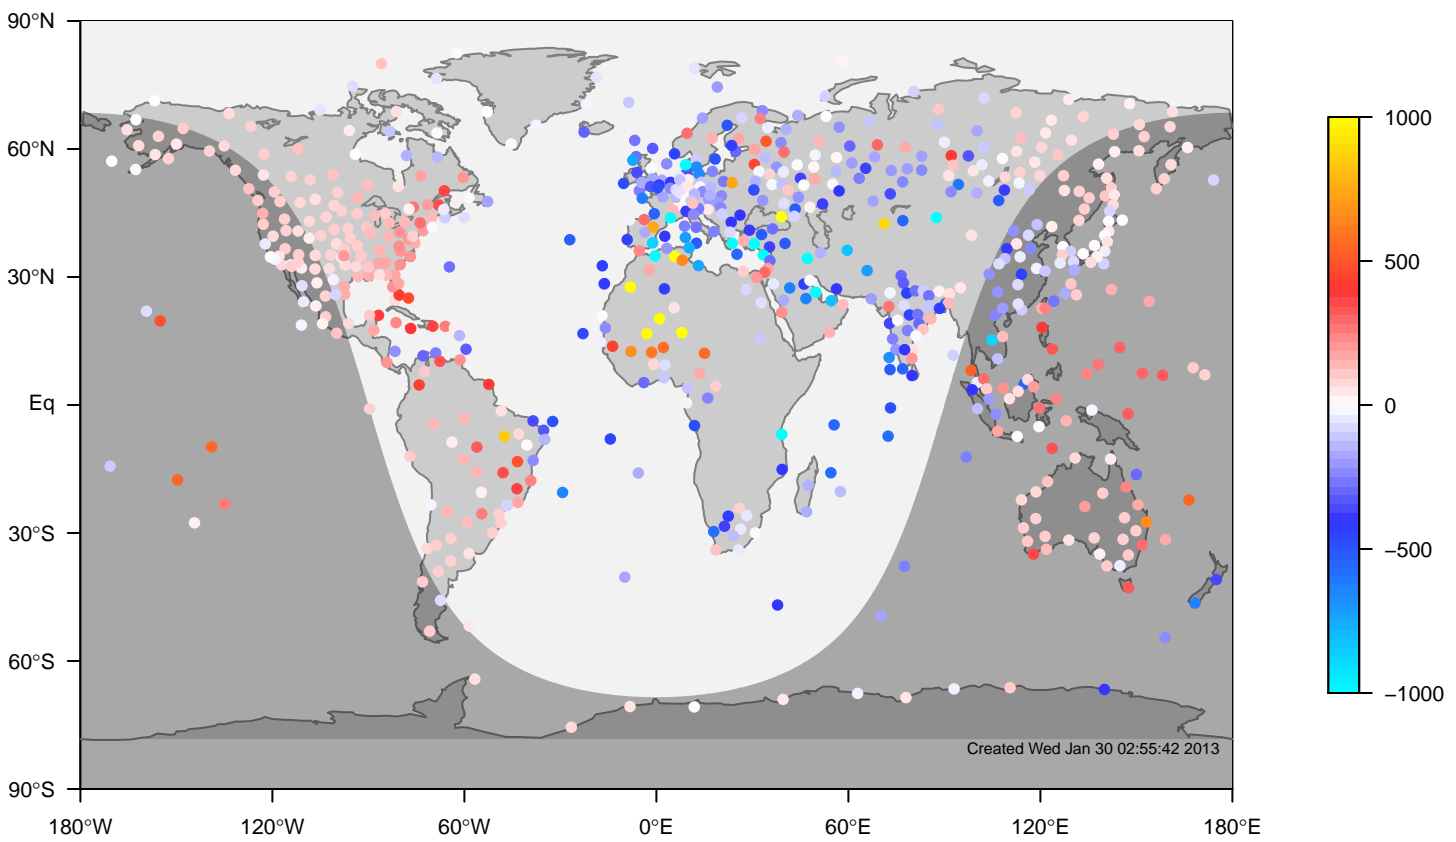

internal-TM5-od-tmpp-glb3x2 minus IGRA bias at 12UTC for June (2000-2011)

internal-TM5-od-tmpp-glb3x2 mixing height at 12UTC for July (2000-2011)

IGRA mixing height at 12UTC for July (2000-2011)

internal-TM5-od-tmpp-glb3x2 minus IGRA bias at 12UTC for July (2000-2011)

internal-TM5-od-tmpp-glb3x2 mixing height at 12UTC for August (2000-2011)

IGRA mixing height at 12UTC for August (2000-2011)

internal-TM5-od-tmpp-glb3x2 minus IGRA bias at 12UTC for August (2000-2011)

internal-TM5-od-tmpp-glb3x2 mixing height at 12UTC for September (2000-2011)