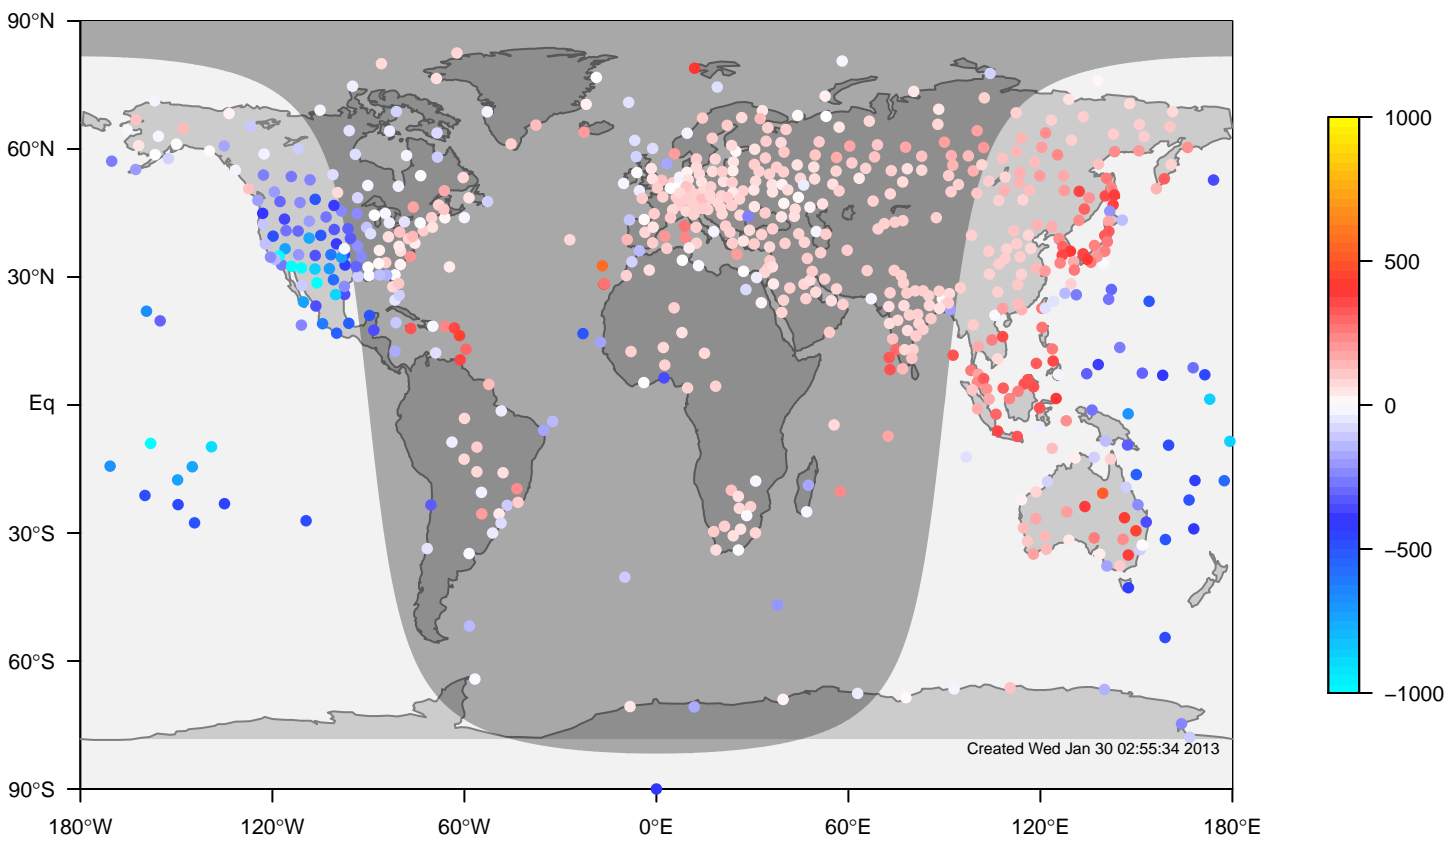

internal-TM5-od-tmpp-glb3x2 mixing height at 0UTC for September (2000-2011)

IGRA mixing height at 0UTC for September (2000-2011)

internal-TM5-od-tmpp-glb3x2 minus IGRA bias at 0UTC for September (2000-2011)

internal-TM5-od-tmpp-glb3x2 mixing height at 0UTC for October (2000-2011)

IGRA mixing height at 0UTC for October (2000-2011)

internal-TM5-od-tmpp-glb3x2 minus IGRA bias at 0UTC for October (2000-2011)

**internal-TM5-od-tmpp-glb3x2 mixing height at 0UTC for November (2000-2011)**