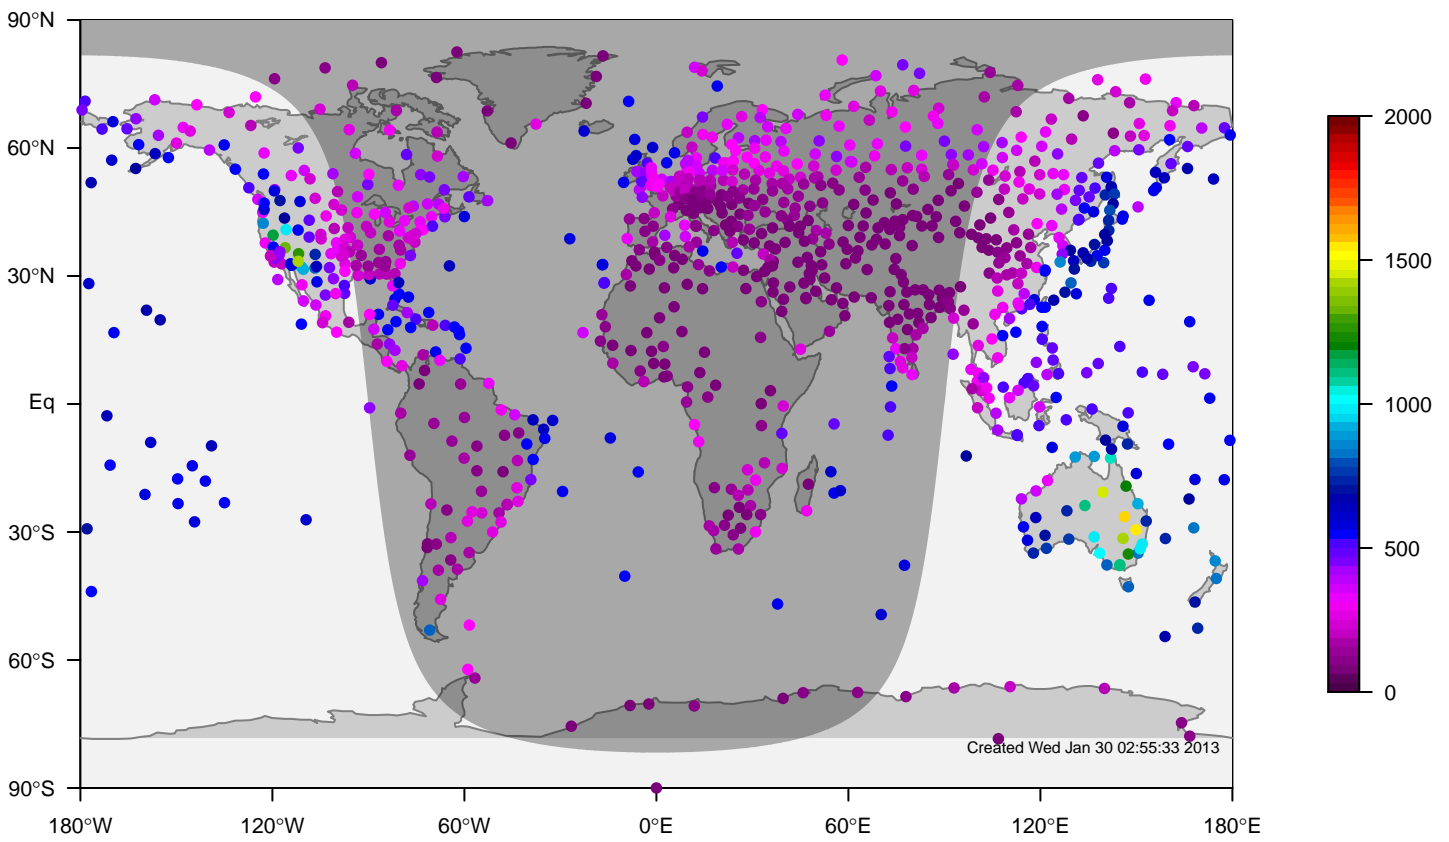

internal-TM5-od-tmpp-glb3x2 minus IGRA bias at 0UTC for July (2000-2011)

internal-TM5-od-tmpp-glb3x2 mixing height at 0UTC for August (2000-2011)

IGRA mixing height at 0UTC for August (2000-2011)

internal-TM5-od-tmpp-glb3x2 minus IGRA bias at 0UTC for August (2000-2011)

internal-TM5-od-tmpp-glb3x2 mixing height at 0UTC for September (2000-2011)

IGRA mixing height at 0UTC for September (2000-2011)

internal-TM5-od-tmpp-glb3x2 minus IGRA bias at 0UTC for September (2000-2011)

internal-TM5-od-tmpp-glb3x2 mixing height at 0UTC for October (2000-2011)

IGRA mixing height at 0UTC for October (2000-2011)

internal-TM5-od-tmpp-glb3x2 minus IGRA bias at 0UTC for October (2000-2011)

**internal-TM5-od-tmpp-glb3x2 mixing height at 0UTC for November (2000-2011)**