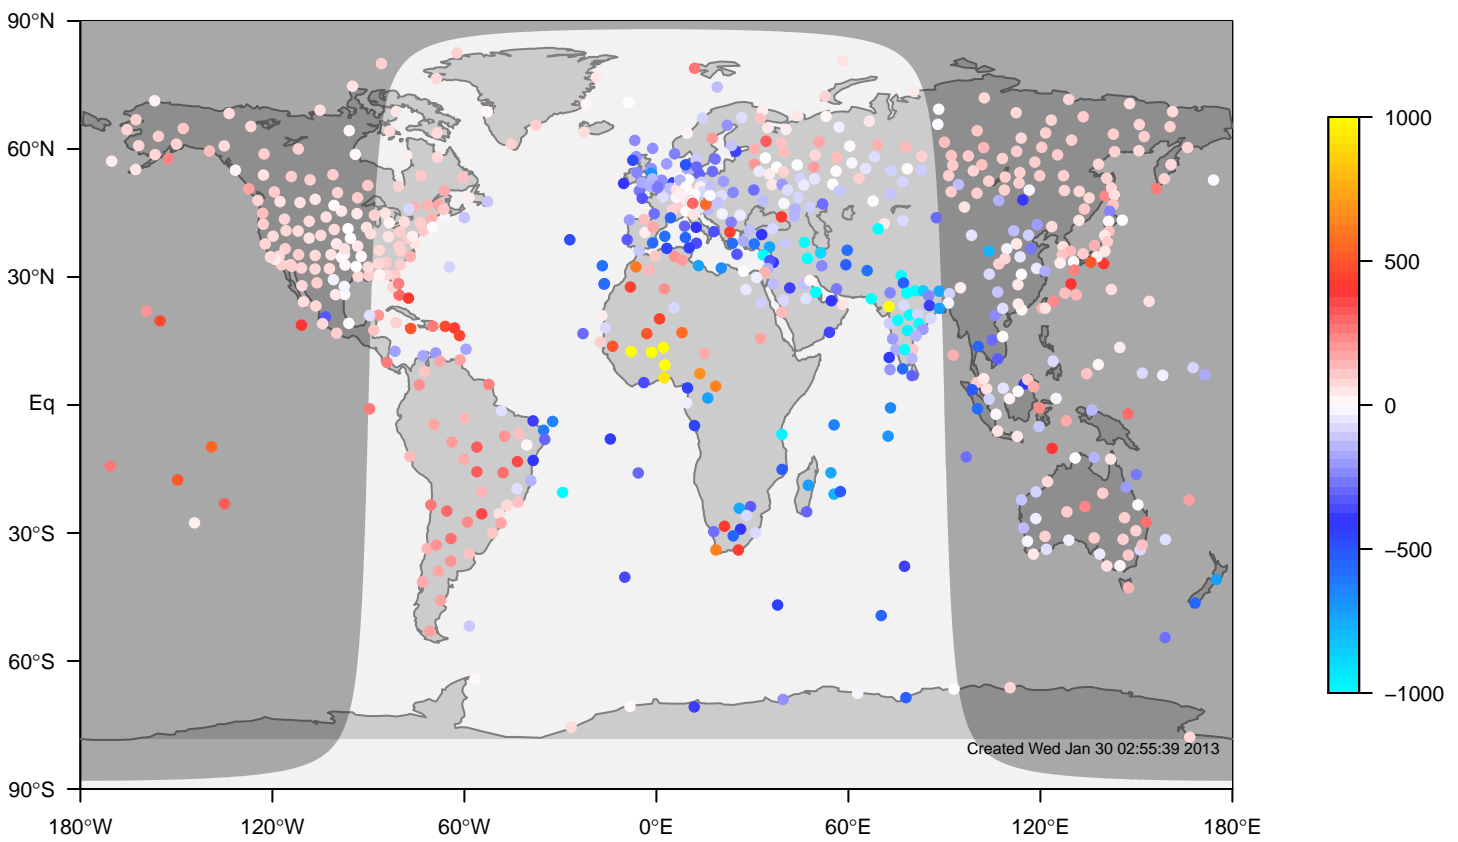

internal-TM5-od-tmpp-glb3x2 minus IGRA bias at 12UTC for February (2000-2011)

internal-TM5-od-tmpp-glb3x2 mixing height at 12UTC for March (2000-2011)

IGRA mixing height at 12UTC for March (2000-2011)

internal-TM5-od-tmpp-glb3x2 minus IGRA bias at 12UTC for March (2000-2011)