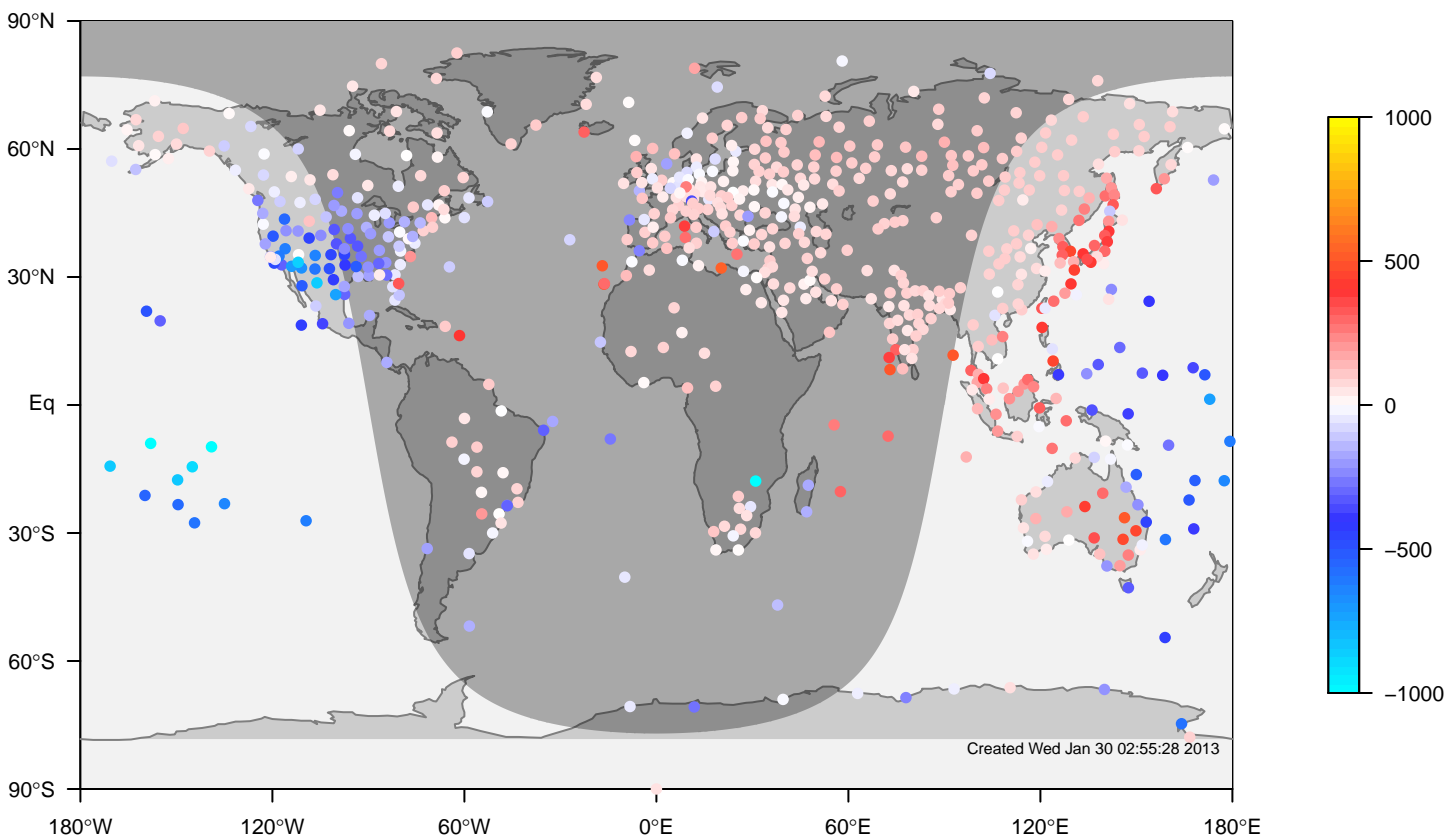

internal-TM5-od-tmpp-glb3x2 mixing height at 0UTC for January (2000-2011)

IGRA mixing height at 0UTC for January (2000-2011)

internal-TM5-od-tmpp-glb3x2 minus IGRA bias at 0UTC for January (2000-2011)

internal-TM5-od-tmpp-glb3x2 mixing height at 0UTC for February (2000-2011)

IGRA mixing height at 0UTC for February (2000-2011)

internal-TM5-od-tmpp-glb3x2 minus IGRA bias at 0UTC for February (2000-2011)

internal-TM5-od-tmpp-glb3x2 mixing height at 0UTC for March (2000-2011)

IGRA mixing height at 0UTC for March (2000-2011)