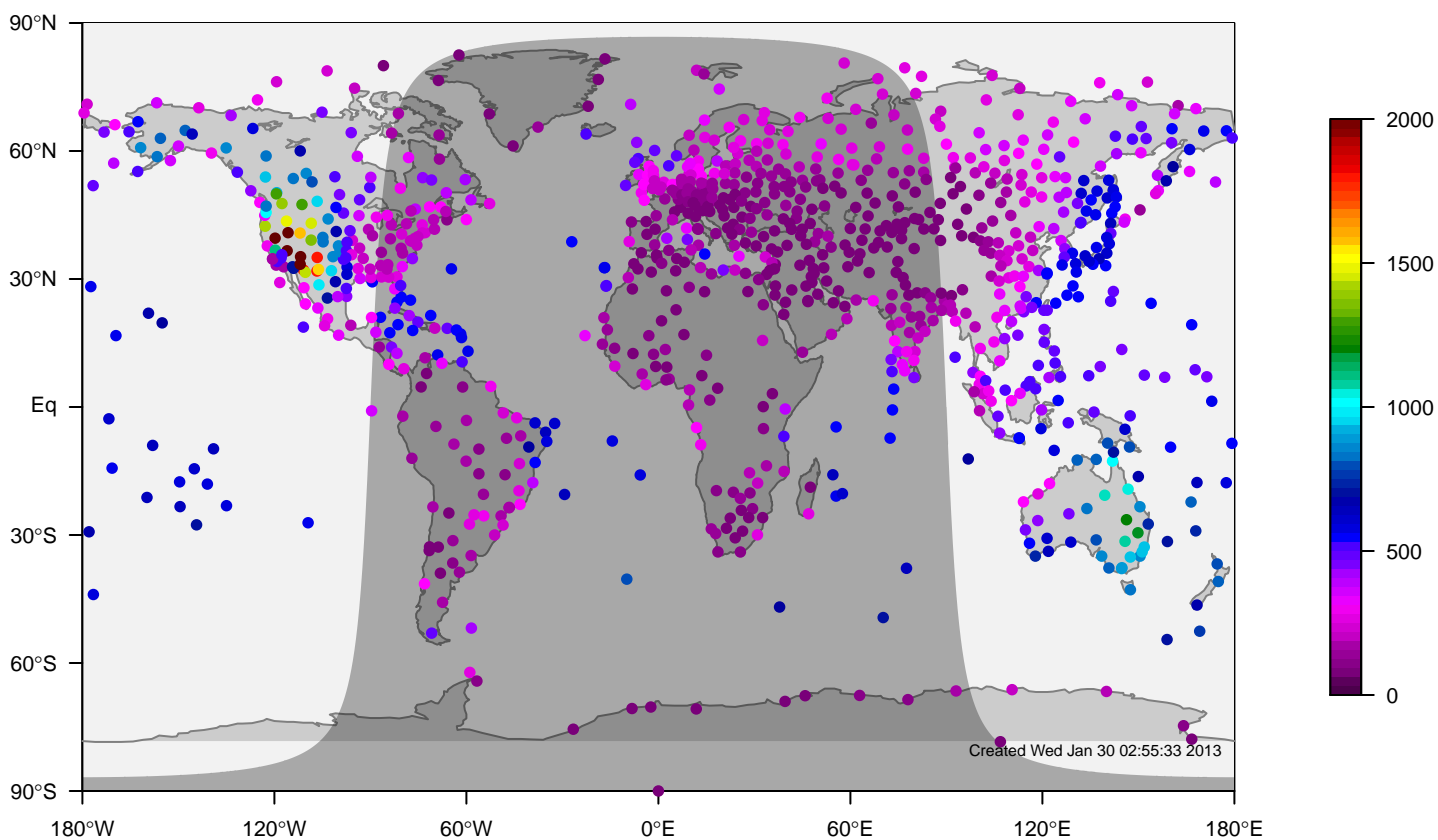

IGRA mixing height at 0UTC for June (2000-2011)

internal-TM5-od-tmpp-glb3x2 minus IGRA bias at 0UTC for June (2000-2011)

internal-TM5-od-tmpp-glb3x2 mixing height at 0UTC for July (2000-2011)

IGRA mixing height at 0UTC for July (2000-2011)

internal-TM5-od-tmpp-glb3x2 minus IGRA bias at 0UTC for July (2000-2011)

internal-TM5-od-tmpp-glb3x2 mixing height at 0UTC for August (2000-2011)

IGRA mixing height at 0UTC for August (2000-2011)

internal-TM5-od-tmpp-glb3x2 minus IGRA bias at 0UTC for August (2000-2011)

internal-TM5-od-tmpp-glb3x2 mixing height at 0UTC for September (2000-2011)

IGRA mixing height at 0UTC for September (2000-2011)

internal-TM5-od-tmpp-glb3x2 minus IGRA bias at 0UTC for September (2000-2011)