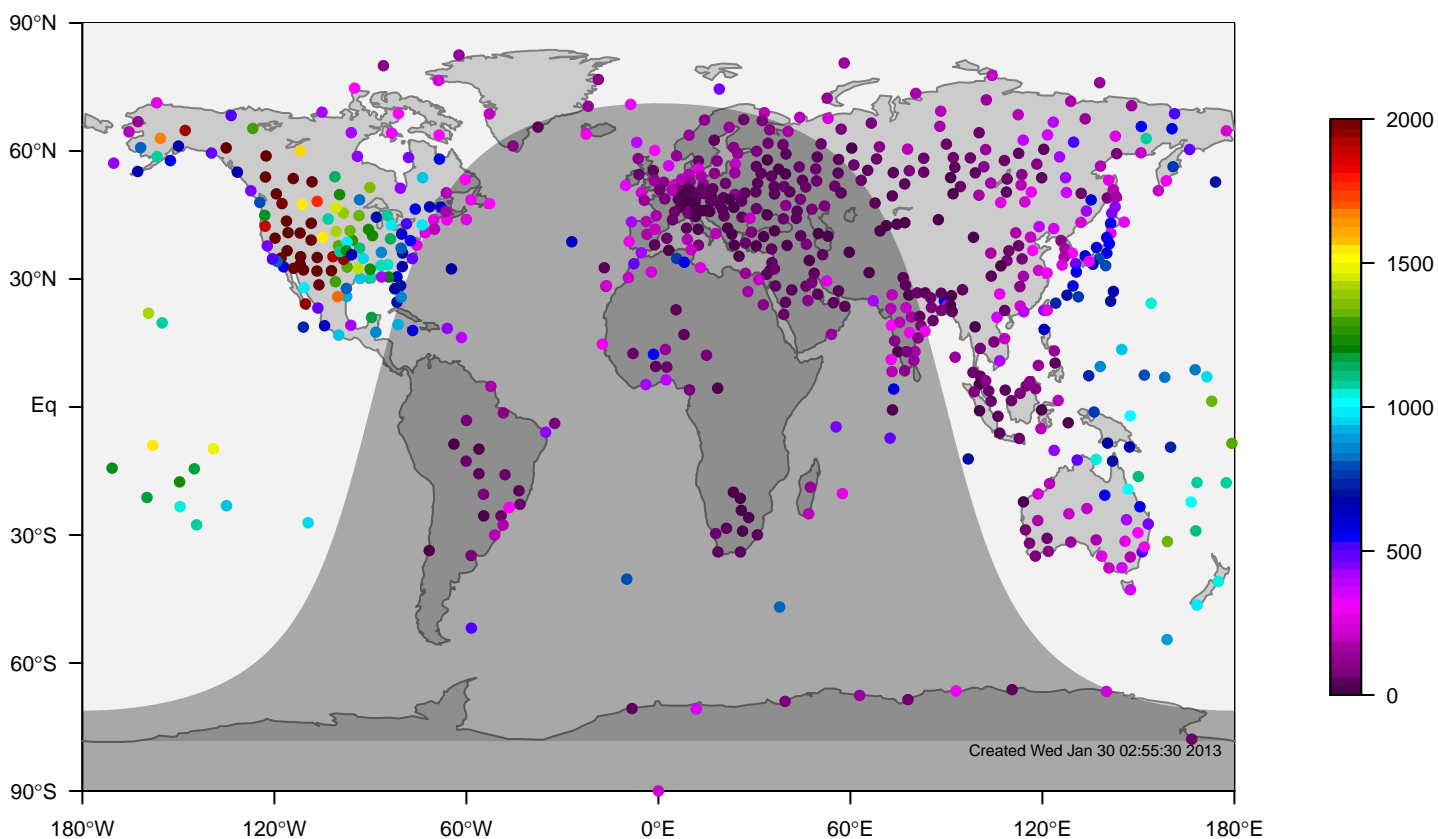

IGRA mixing height at 0UTC for February (2000-2011)

internal-TM5-od-tmpp-glb3x2 minus IGRA bias at 0UTC for February (2000-2011)

internal-TM5-od-tmpp-glb3x2 mixing height at 0UTC for March (2000-2011)

IGRA mixing height at 0UTC for March (2000-2011)

internal-TM5-od-tmpp-glb3x2 minus IGRA bias at 0UTC for March (2000-2011)

internal-TM5-od-tmpp-glb3x2 mixing height at 0UTC for April (2000-2011)

IGRA mixing height at 0UTC for April (2000-2011)

internal-TM5-od-tmpp-glb3x2 minus IGRA bias at 0UTC for April (2000-2011)

internal-TM5-od-tmpp-glb3x2 mixing height at 0UTC for May (2000-2011)

IGRA mixing height at 0UTC for May (2000-2011)

internal-TM5-od-tmpp-glb3x2 minus IGRA bias at 0UTC for May (2000-2011)

internal-TM5-od-tmpp-glb3x2 mixing height at 0UTC for June (2000-2011)