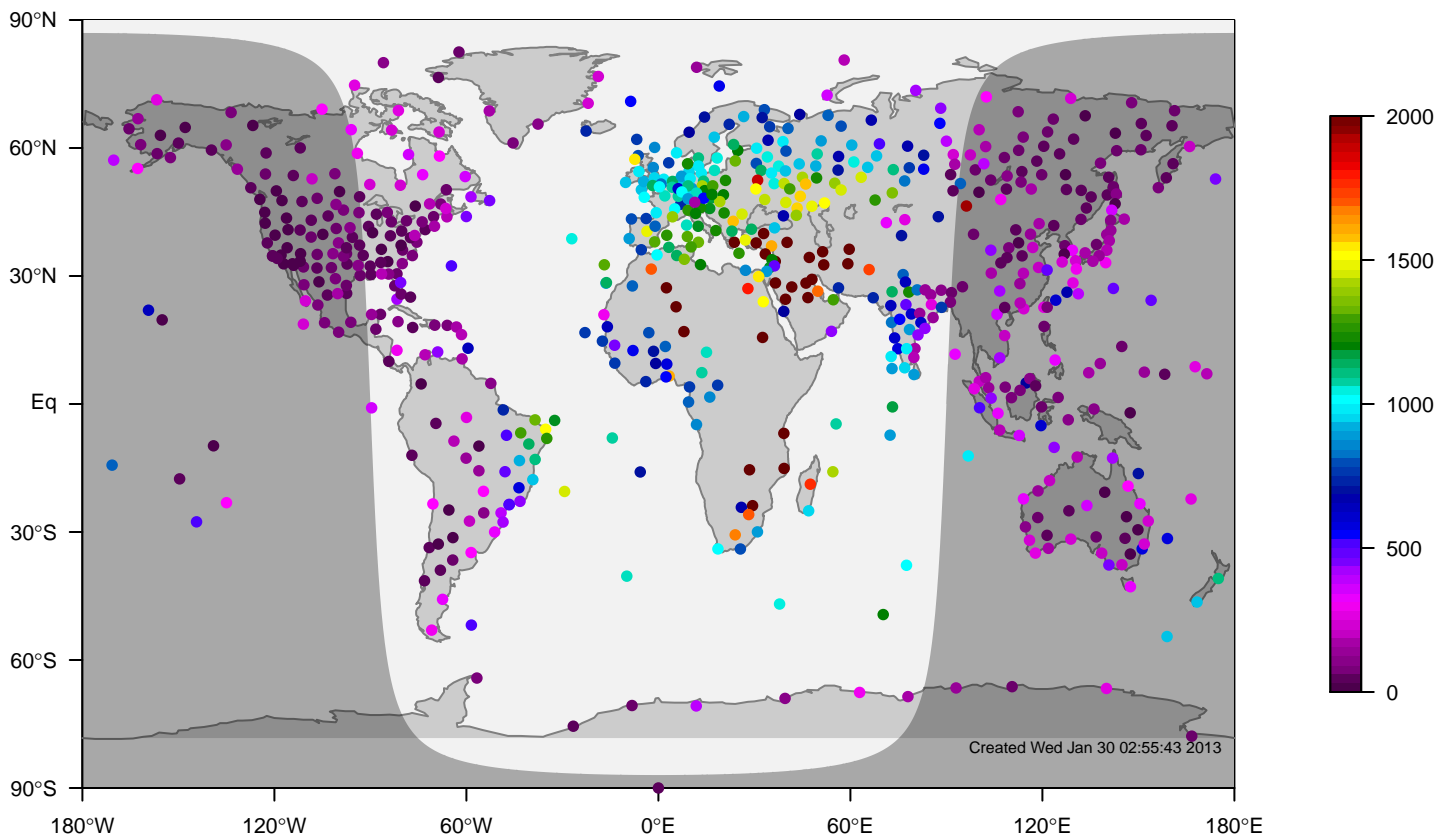

internal-TM5-od-tmpp-glb3x2 mixing height at 12UTC for August (2000-2011)

IGRA mixing height at 12UTC for August (2000-2011)

internal-TM5-od-tmpp-glb3x2 minus IGRA bias at 12UTC for August (2000-2011)

internal-TM5-od-tmpp-glb3x2 mixing height at 12UTC for September (2000-2011)

IGRA mixing height at 12UTC for September (2000-2011)

internal-TM5-od-tmpp-glb3x2 minus IGRA bias at 12UTC for September (2000-2011)

internal-TM5-od-tmpp-glb3x2 mixing height at 12UTC for October (2000-2011)