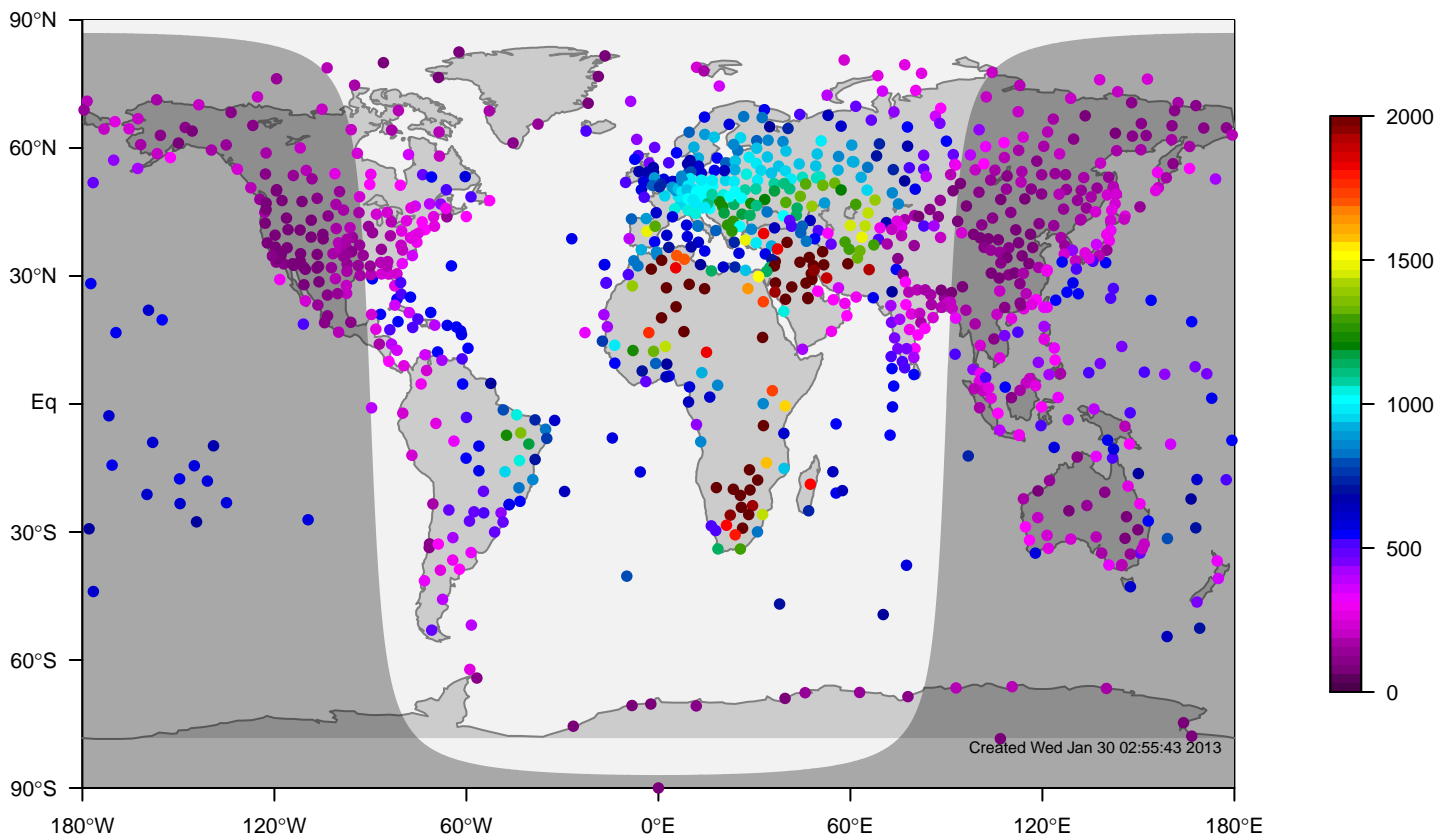

internal-TM5-od-tmpp-glb3x2 mixing height at 12UTC for August (2000-2011)

IGRA mixing height at 12UTC for August (2000-2011)

internal-TM5-od-tmpp-glb3x2 minus IGRA bias at 12UTC for August (2000-2011)

internal-TM5-od-tmpp-glb3x2 mixing height at 12UTC for September (2000-2011)

IGRA mixing height at 12UTC for September (2000-2011)

internal-TM5-od-tmpp-glb3x2 minus IGRA bias at 12UTC for September (2000-2011)

internal-TM5-od-tmpp-glb3x2 mixing height at 12UTC for October (2000-2011)