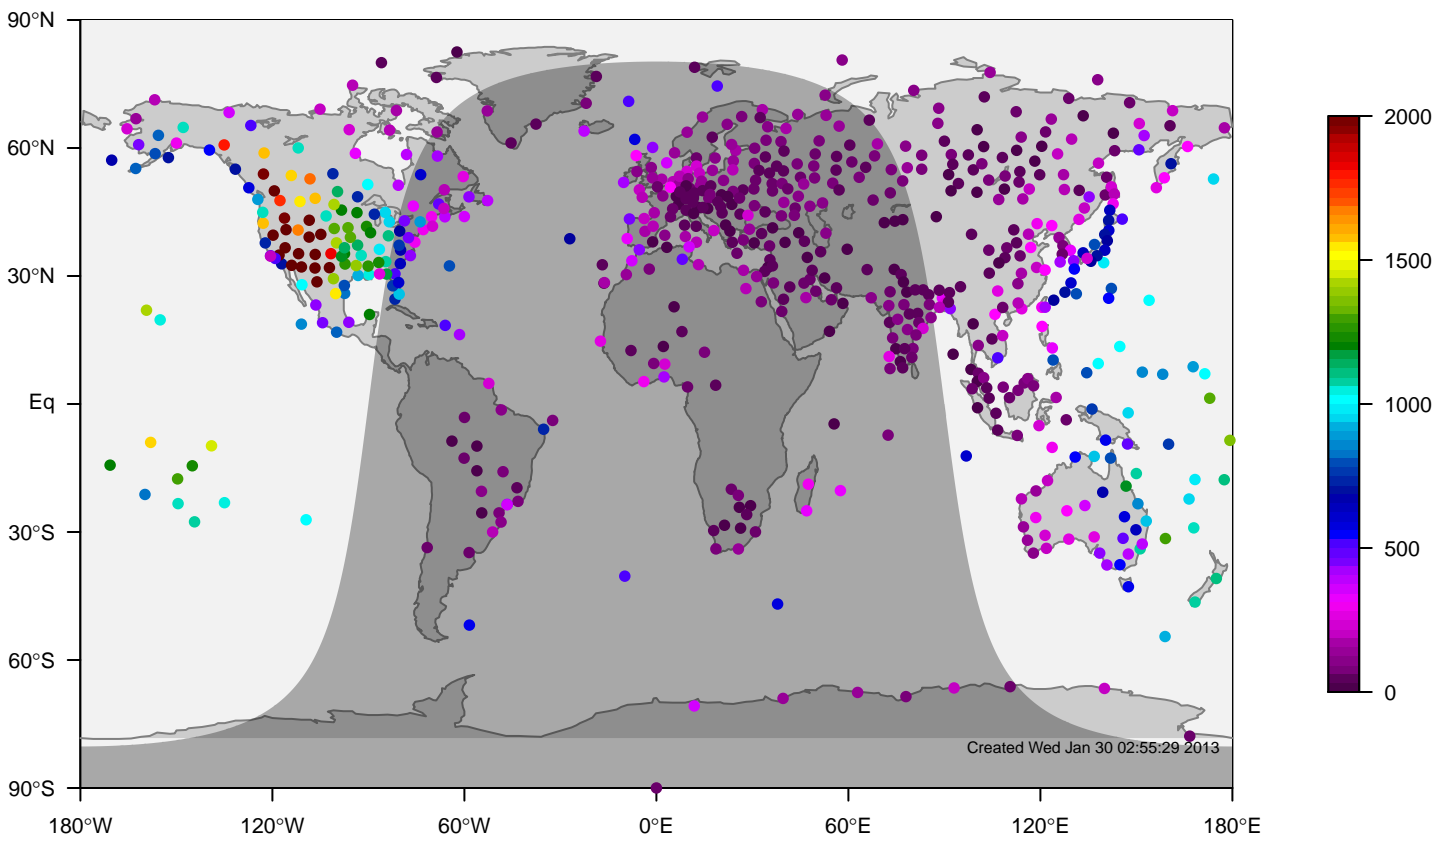

internal-TM5-od-tmpp-glb3x2 mixing height at 0UTC for January (2000-2011)

IGRA mixing height at 0UTC for January (2000-2011)

internal-TM5-od-tmpp-glb3x2 minus IGRA bias at 0UTC for January (2000-2011)

internal-TM5-od-tmpp-glb3x2 mixing height at 0UTC for February (2000-2011)

IGRA mixing height at 0UTC for February (2000-2011)

internal-TM5-od-tmpp-glb3x2 minus IGRA bias at 0UTC for February (2000-2011)

internal-TM5-od-tmpp-glb3x2 mixing height at 0UTC for March (2000-2011)

IGRA mixing height at 0UTC for March (2000-2011)

internal-TM5-od-tmpp-glb3x2 minus IGRA bias at 0UTC for March (2000-2011)

internal-TM5-od-tmpp-glb3x2 mixing height at 0UTC for April (2000-2011)

IGRA mixing height at 0UTC for April (2000-2011)

internal-TM5-od-tmpp-glb3x2 minus IGRA bias at 0UTC for April (2000-2011)