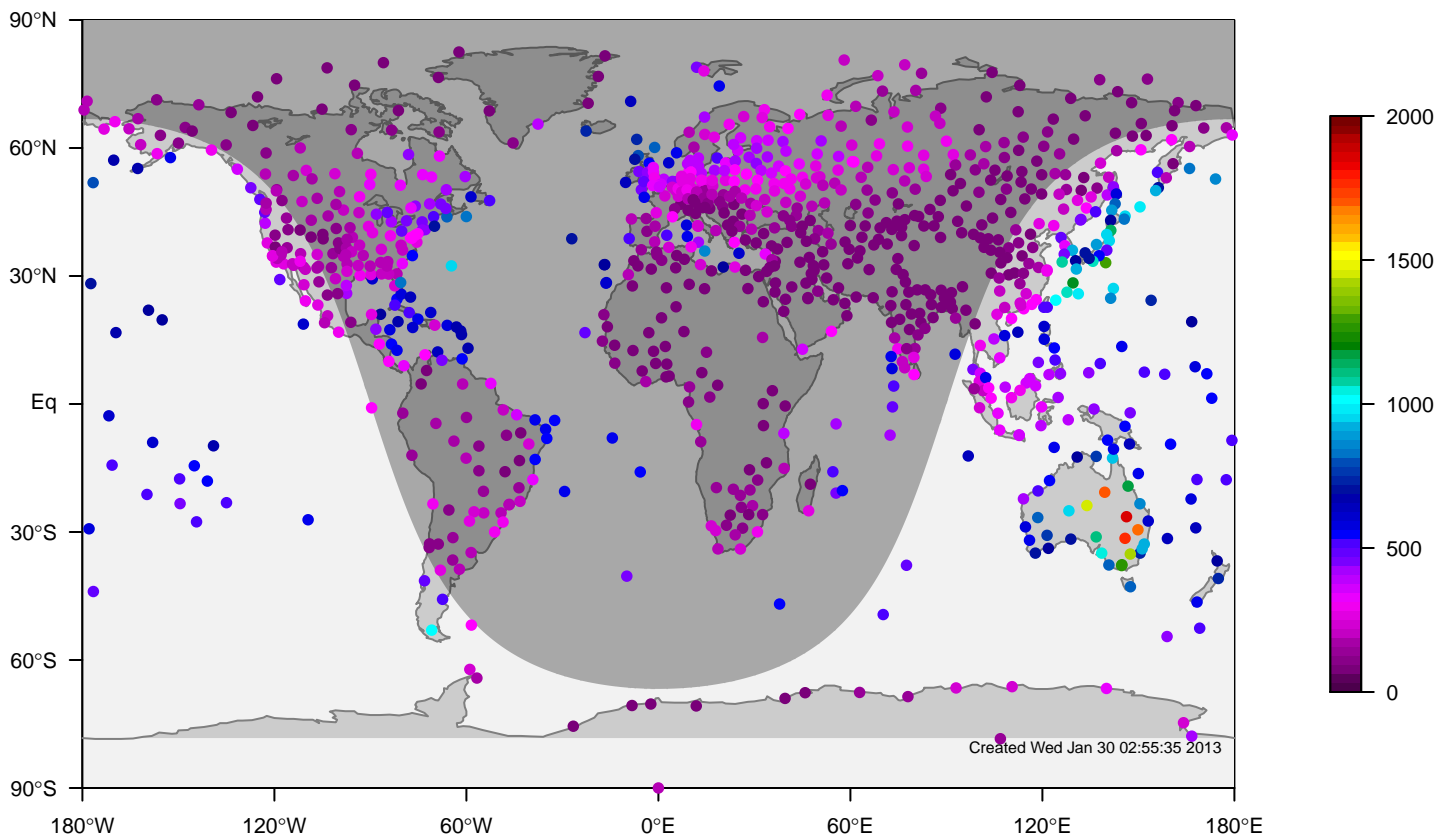

internal-TM5-od-tmpp-glb3x2 mixing height at 0UTC for September (2000-2011)

IGRA mixing height at 0UTC for September (2000-2011)

internal-TM5-od-tmpp-glb3x2 minus IGRA bias at 0UTC for September (2000-2011)

internal-TM5-od-tmpp-glb3x2 mixing height at 0UTC for October (2000-2011)

IGRA mixing height at 0UTC for October (2000-2011)

internal-TM5-od-tmpp-glb3x2 minus IGRA bias at 0UTC for October (2000-2011)

**internal-TM5-od-tmpp-glb3x2 mixing height at 0UTC for November (2000-2011)**

**IGRA mixing height at 0UTC for November (2000-2011)**

**internal-TM5-od-tmpp-glb3x2 minus IGRA bias at 0UTC for November (2000-2011)**

internal-TM5-od-tmpp-glb3x2 mixing height at 0UTC for December (2000-2011)