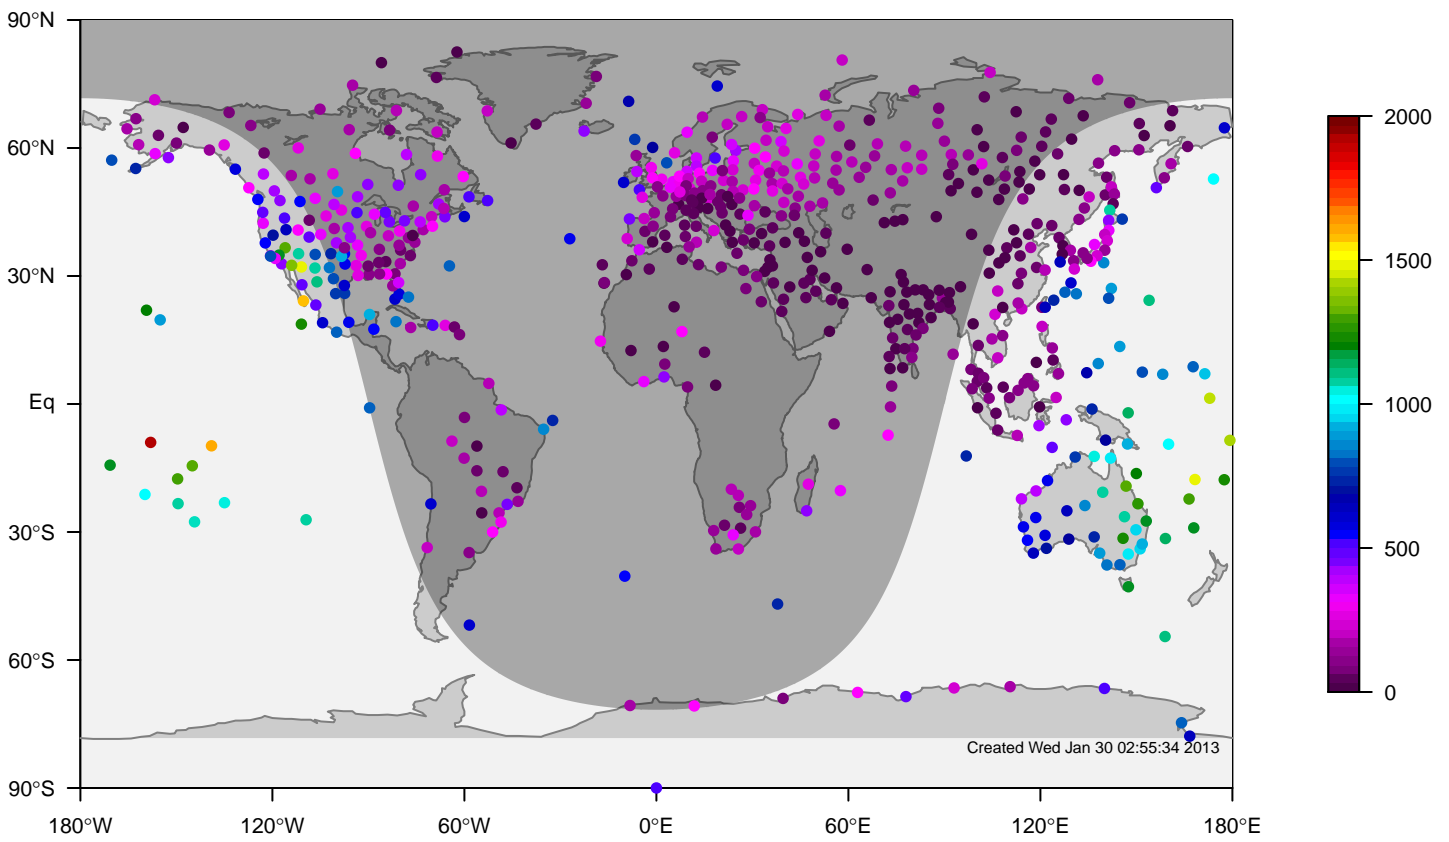

internal-TM5-od-tmpp-glb3x2 mixing height at 0UTC for September (2000-2011)

IGRA mixing height at 0UTC for September (2000-2011)

internal-TM5-od-tmpp-glb3x2 minus IGRA bias at 0UTC for September (2000-2011)

internal-TM5-od-tmpp-glb3x2 mixing height at 0UTC for October (2000-2011)

IGRA mixing height at 0UTC for October (2000-2011)

internal-TM5-od-tmpp-glb3x2 minus IGRA bias at 0UTC for October (2000-2011)

**internal-TM5-od-tmpp-glb3x2 mixing height at 0UTC for November (2000-2011)**

**IGRA mixing height at 0UTC for November (2000-2011)**

**internal-TM5-od-tmpp-glb3x2 minus IGRA bias at 0UTC for November (2000-2011)**

internal-TM5-od-tmpp-glb3x2 mixing height at 0UTC for December (2000-2011)