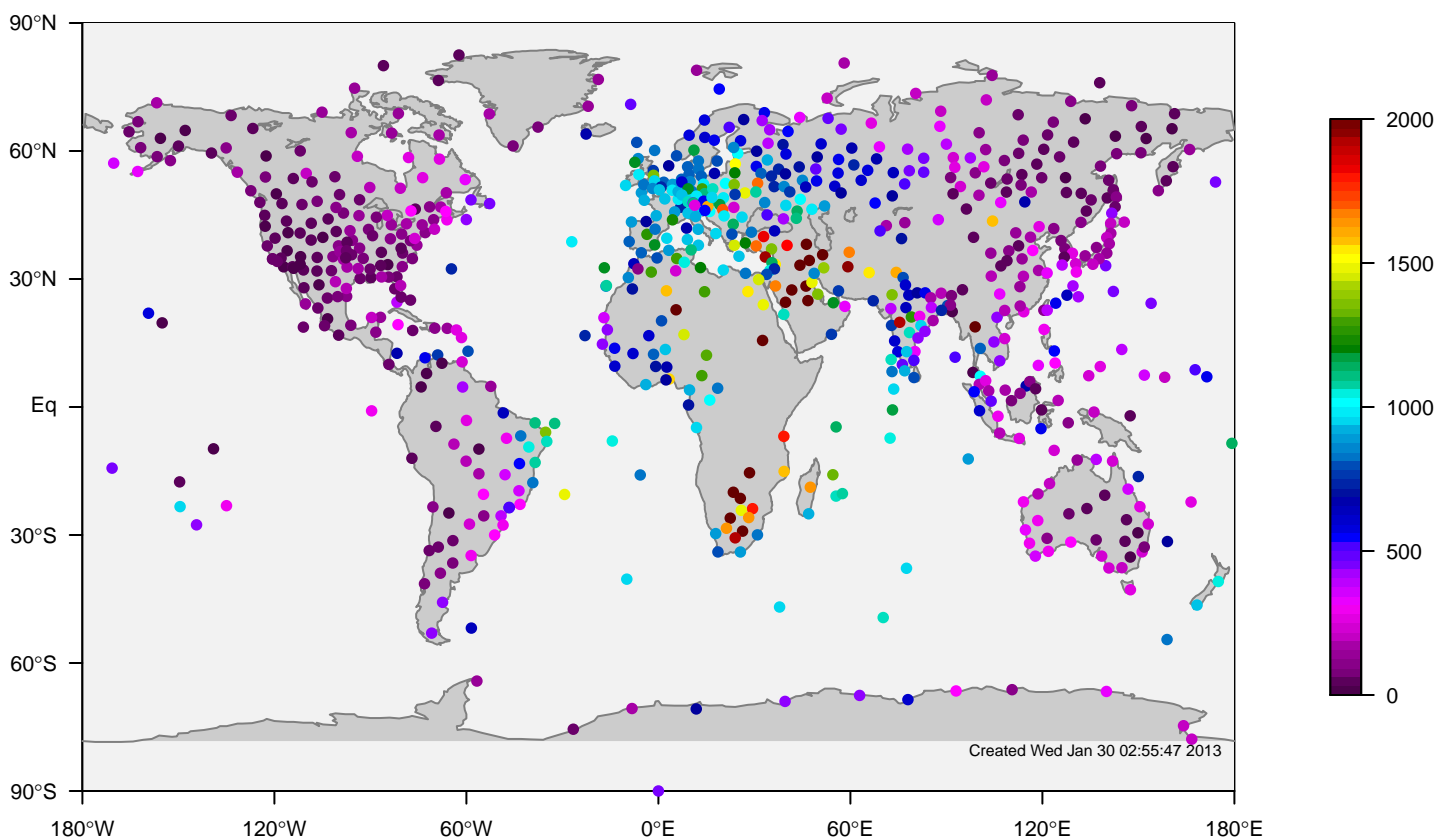

IGRA all-season mixing height at 12UTC (2000-2011)