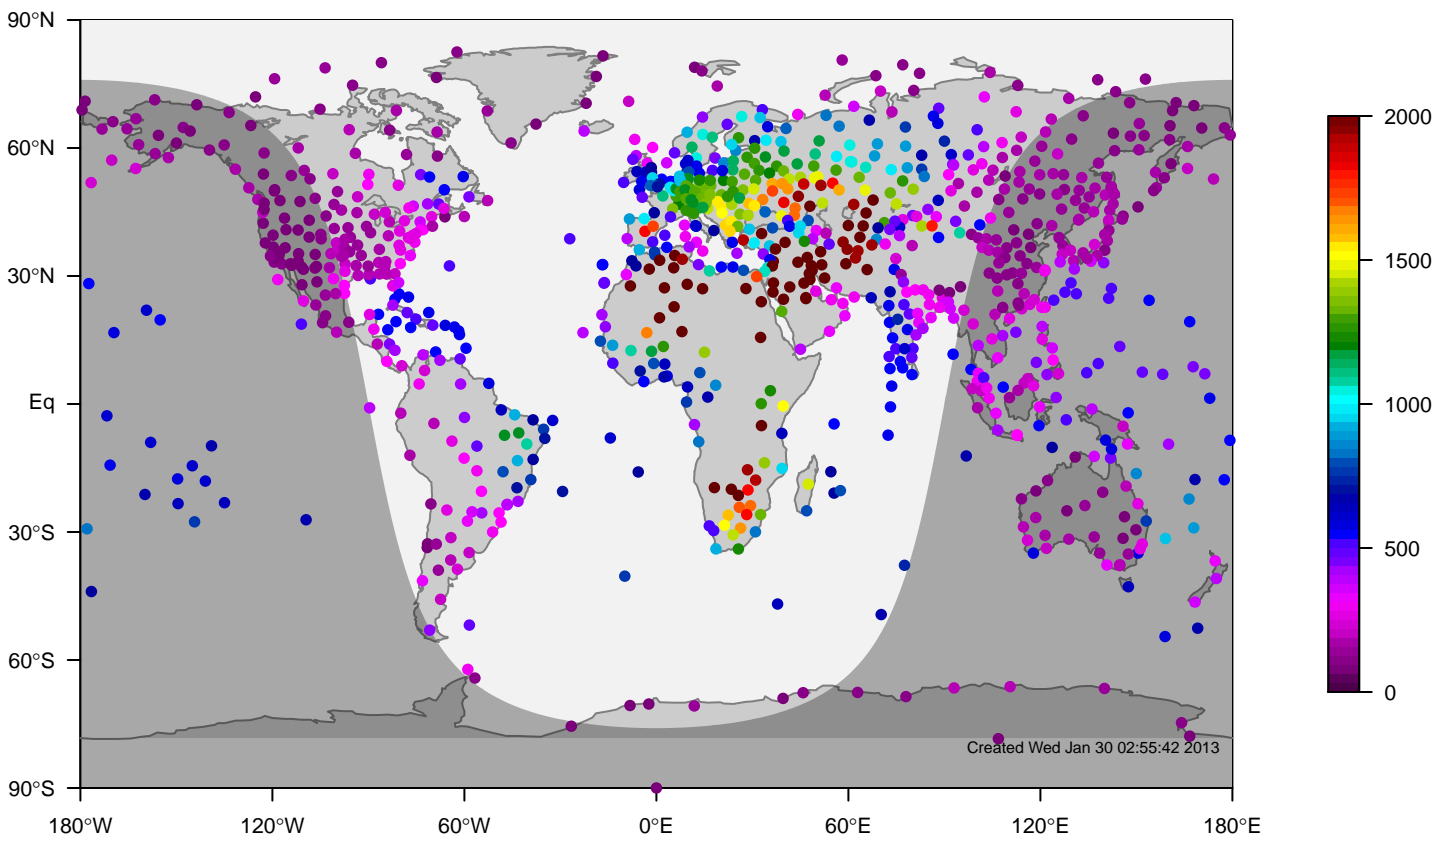

IGRA mixing height at 12UTC for May (2000-2011)

internal-TM5-od-tmpp-glb3x2 minus IGRA bias at 12UTC for May (2000-2011)

internal-TM5-od-tmpp-glb3x2 mixing height at 12UTC for June (2000-2011)

IGRA mixing height at 12UTC for June (2000-2011)

internal-TM5-od-tmpp-glb3x2 minus IGRA bias at 12UTC for June (2000-2011)

internal-TM5-od-tmpp-glb3x2 mixing height at 12UTC for July (2000-2011)

IGRA mixing height at 12UTC for July (2000-2011)

internal-TM5-od-tmpp-glb3x2 minus IGRA bias at 12UTC for July (2000-2011)

internal-TM5-od-tmpp-glb3x2 mixing height at 12UTC for August (2000-2011)

IGRA mixing height at 12UTC for August (2000-2011)

internal-TM5-od-tmpp-glb3x2 minus IGRA bias at 12UTC for August (2000-2011)

internal-TM5-od-tmpp-glb3x2 mixing height at 12UTC for September (2000-2011)