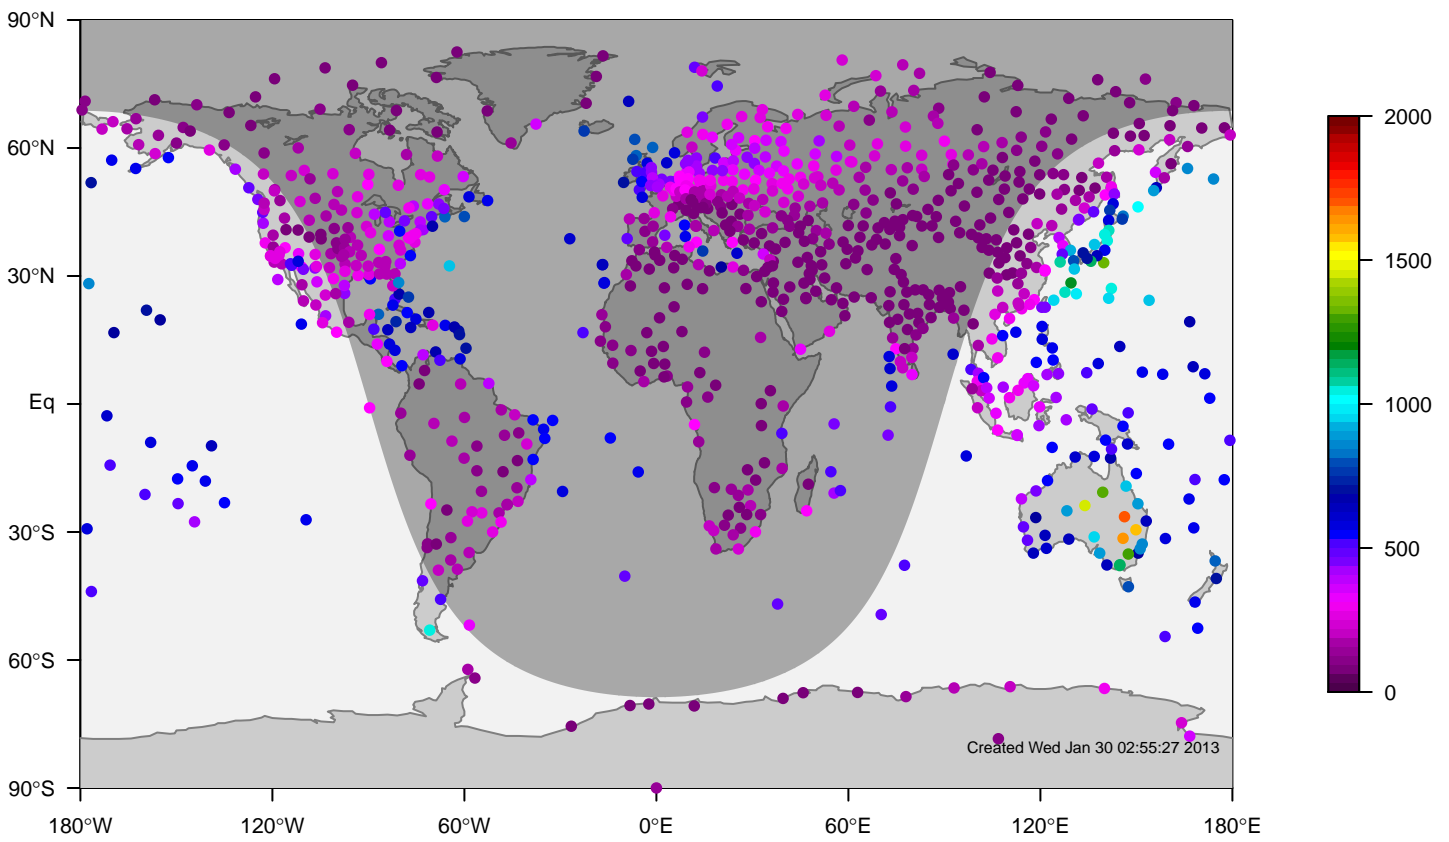

internal-TM5-od-tmpp-glb3x2 mixing height at 0UTC for January (2000-2011)

IGRA mixing height at 0UTC for January (2000-2011)

internal-TM5-od-tmpp-glb3x2 minus IGRA bias at 0UTC for January (2000-2011)

internal-TM5-od-tmpp-glb3x2 mixing height at 0UTC for February (2000-2011)

IGRA mixing height at 0UTC for February (2000-2011)

internal-TM5-od-tmpp-glb3x2 minus IGRA bias at 0UTC for February (2000-2011)

internal-TM5-od-tmpp-glb3x2 mixing height at 0UTC for March (2000-2011)

IGRA mixing height at 0UTC for March (2000-2011)