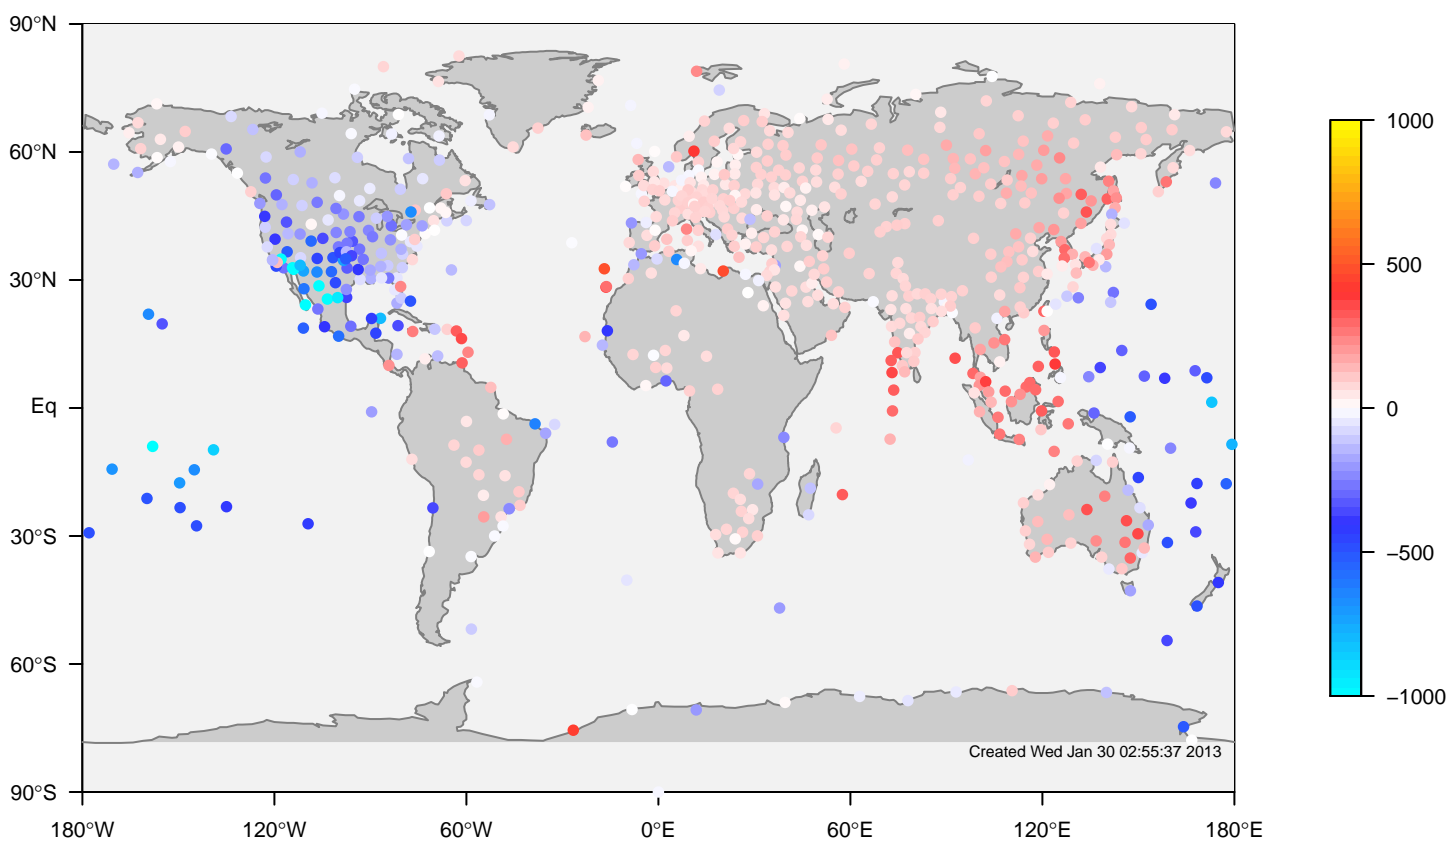

internal-TM5-od-tmpp-glb3x2 mixing height at 12UTC for January (2000-2011)

internal-TM5-od-tmpp-glb3x2 minus IGRA all-season bias at OUTC (2000 - 2011)