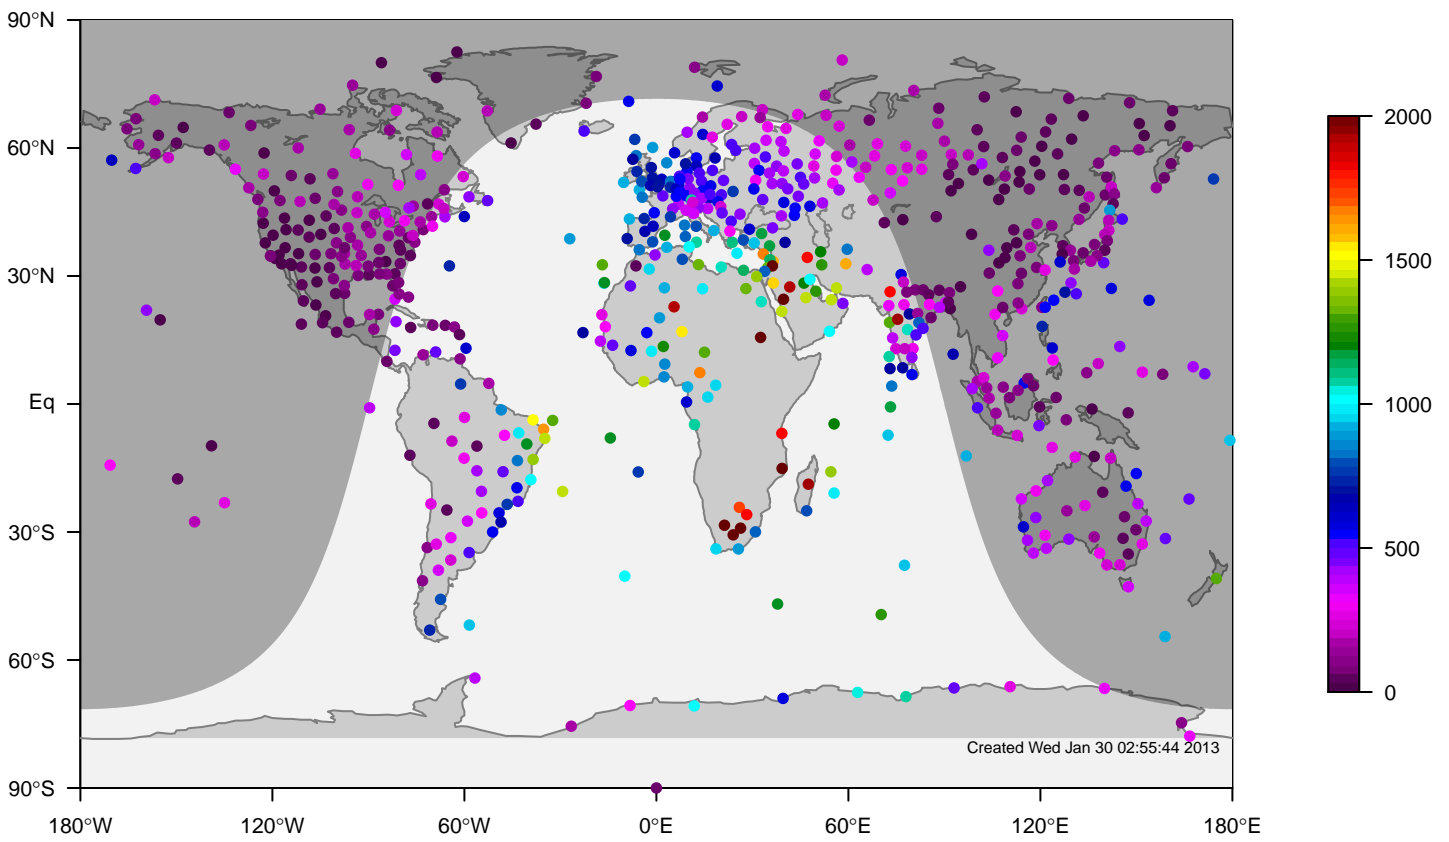

IGRA mixing height at 12UTC for September (2000-2011)

internal-TM5-od-tmpp-glb3x2 minus IGRA bias at 12UTC for September (2000-2011)

internal-TM5-od-tmpp-glb3x2 mixing height at 12UTC for October (2000-2011)

IGRA mixing height at 12UTC for October (2000-2011)

internal-TM5-od-tmpp-glb3x2 minus IGRA bias at 12UTC for October (2000-2011)

internal-TM5-od-tmpp-glb3x2 mixing height at 12UTC for November (2000-2011)

IGRA mixing height at 12UTC for November (2000-2011)

internal-TM5-od-tmpp-glb3x2 minus IGRA bias at 12UTC for November (2000-2011)

internal-TM5-od-tmpp-glb3x2 mixing height at 12UTC for December (2000-2011)