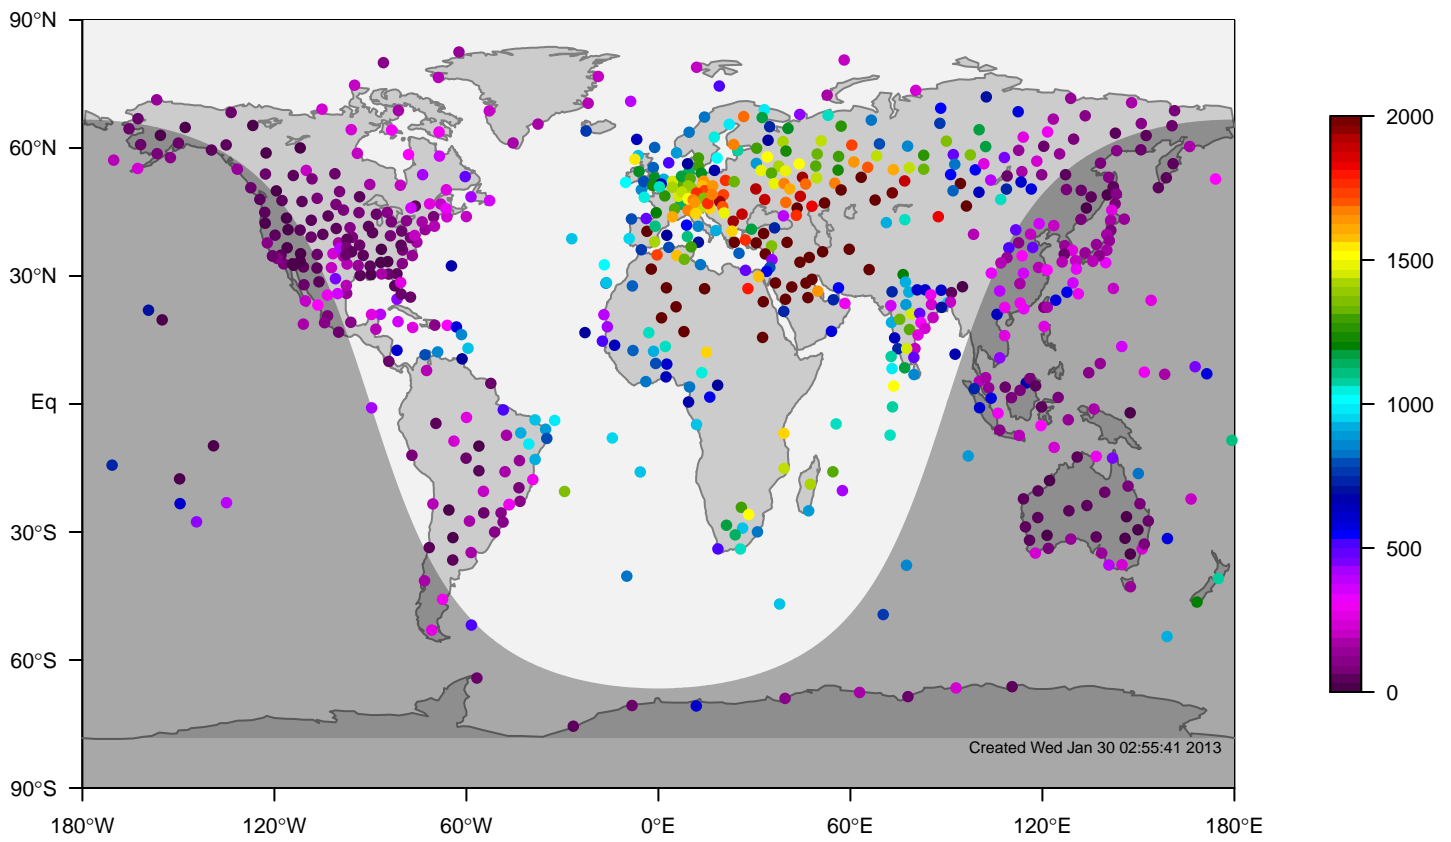

IGRA mixing height at 12UTC for May (2000-2011)

internal-TM5-od-tmpp-glb3x2 minus IGRA bias at 12UTC for May (2000-2011)

internal-TM5-od-tmpp-glb3x2 mixing height at 12UTC for June (2000-2011)

IGRA mixing height at 12UTC for June (2000-2011)

internal-TM5-od-tmpp-glb3x2 minus IGRA bias at 12UTC for June (2000-2011)

internal-TM5-od-tmpp-glb3x2 mixing height at 12UTC for July (2000-2011)

IGRA mixing height at 12UTC for July (2000-2011)

internal-TM5-od-tmpp-glb3x2 minus IGRA bias at 12UTC for July (2000-2011)