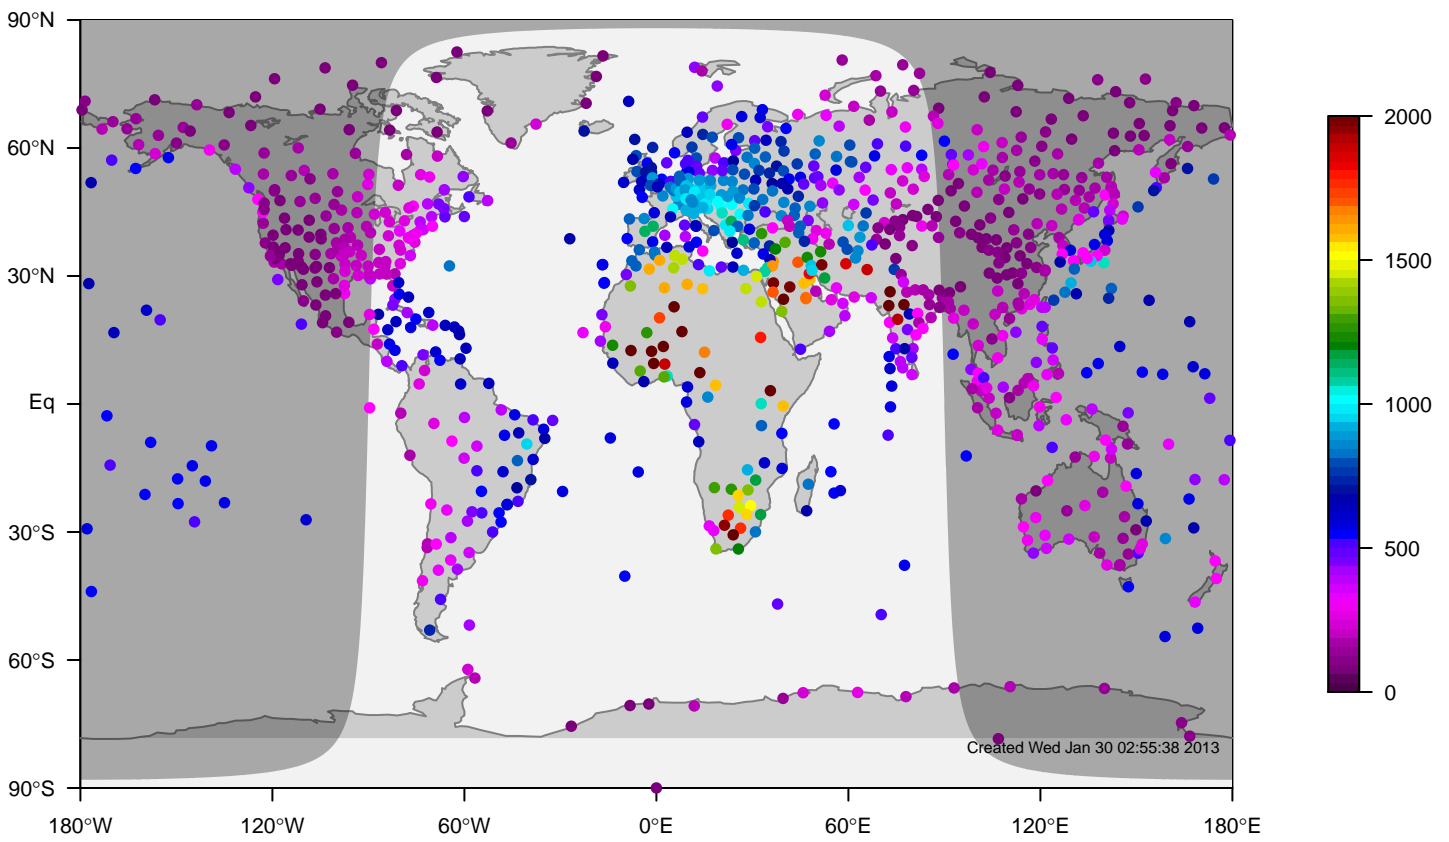

internal-TM5-od-tmpp-glb3x2 minus IGRA bias at 12UTC for January (2000-2011)

internal-TM5-od-tmpp-glb3x2 mixing height at 12UTC for February (2000-2011)

IGRA mixing height at 12UTC for February (2000-2011)

internal-TM5-od-tmpp-glb3x2 minus IGRA bias at 12UTC for February (2000-2011)

internal-TM5-od-tmpp-glb3x2 mixing height at 12UTC for March (2000-2011)

IGRA mixing height at 12UTC for March (2000-2011)

internal-TM5-od-tmpp-glb3x2 minus IGRA bias at 12UTC for March (2000-2011)