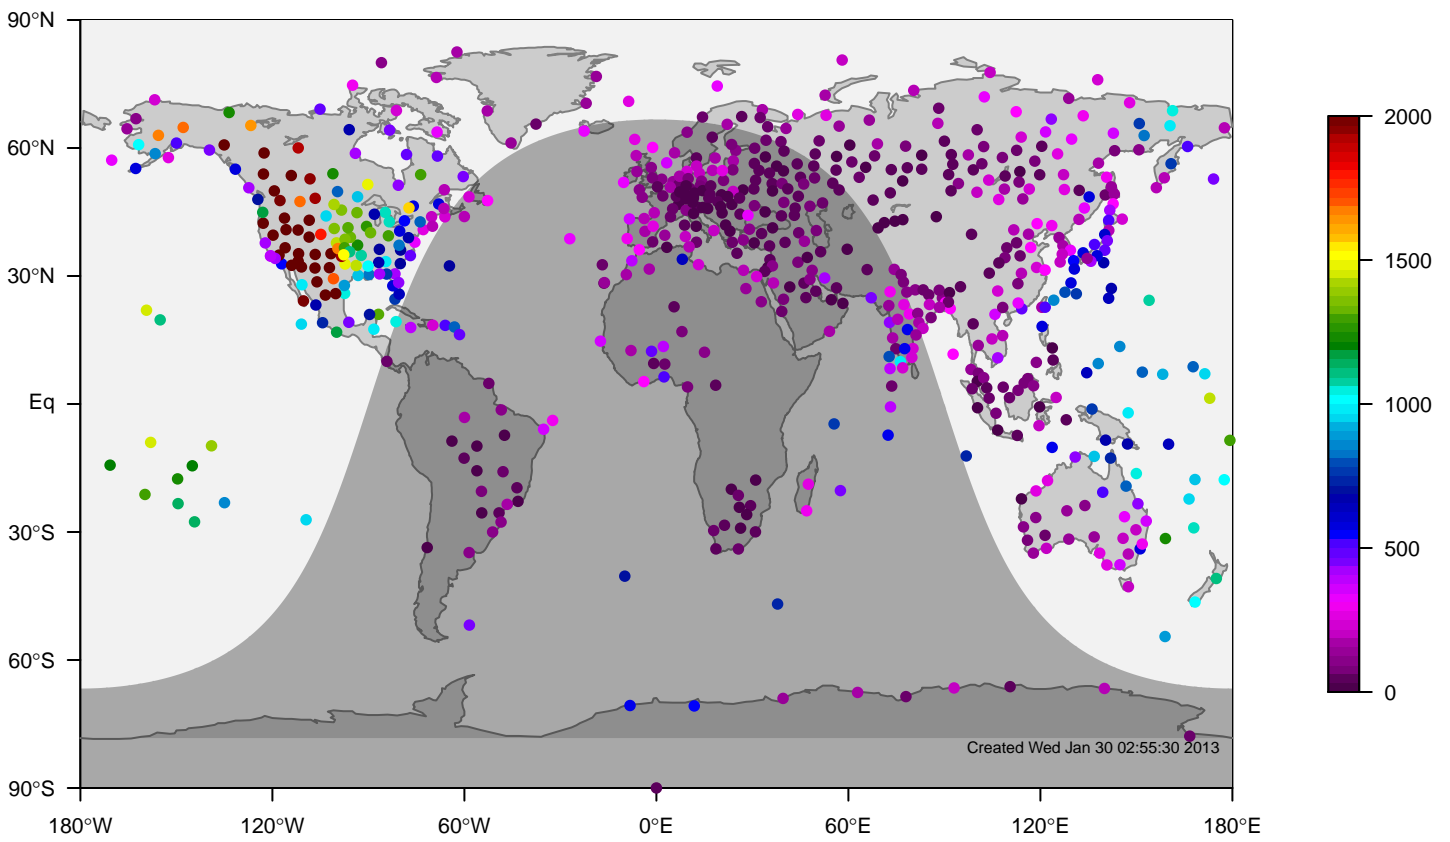

internal-TM5-od-tmpp-nam1x1 minus IGRA bias at 0UTC for March (2000-2011)

internal-TM5-od-tmpp-nam1x1 mixing height at 0UTC for April (2000-2011)

IGRA mixing height at 0UTC for April (2000-2011)

internal-TM5-od-tmpp-nam1x1 minus IGRA bias at 0UTC for April (2000-2011)

internal-TM5-od-tmpp-nam1x1 mixing height at 0UTC for May (2000-2011)

IGRA mixing height at 0UTC for May (2000-2011)

internal-TM5-od-tmpp-nam1x1 minus IGRA bias at 0UTC for May (2000-2011)

internal-TM5-od-tmpp-nam1x1 mixing height at 0UTC for June (2000-2011)

IGRA mixing height at 0UTC for June (2000-2011)

internal-TM5-od-tmpp-nam1x1 minus IGRA bias at 0UTC for June (2000-2011)

internal-TM5-od-tmpp-nam1x1 mixing height at 0UTC for July (2000-2011)

IGRA mixing height at 0UTC for July (2000-2011)