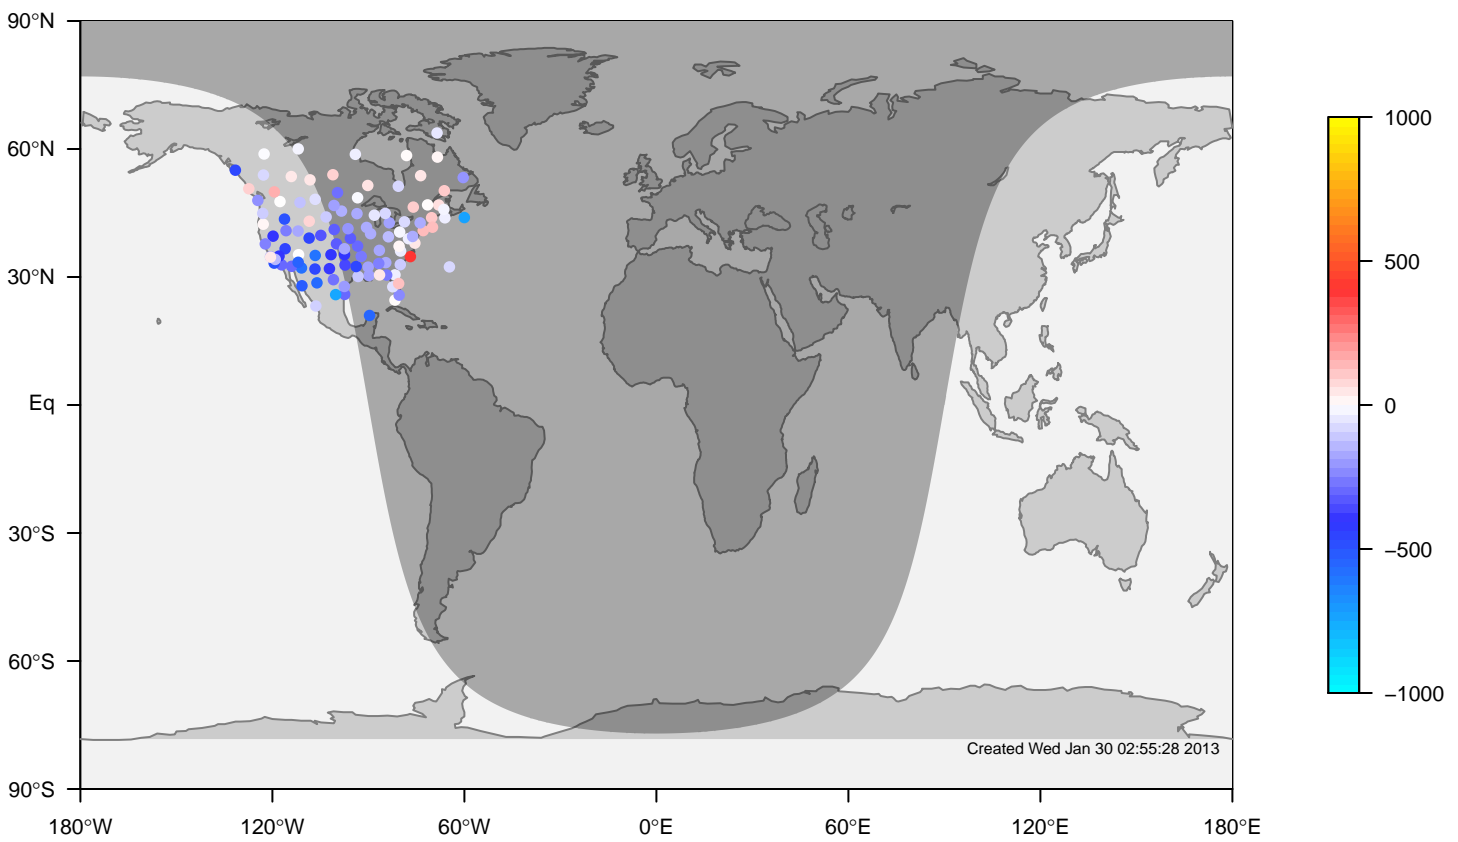

internal-TM5-od-tmpp-nam1x1 mixing height at UTC for January (2000-2011)

IGRA mixing height at UTC for January (2000-2011)

internal-TM5-od-tmpp-nam1x1 minus IGRA bias at UTC for January (2000-2011)

internal-TM5-od-tmpp-nam1x1 mixing height at 0UTC for February (2000-2011)

IGRA mixing height at 0UTC for February (2000-2011)

internal-TM5-od-tmpp-nam1x1 minus IGRA bias at 0UTC for February (2000-2011)

internal-TM5-od-tmpp-nam1x1 mixing height at 0UTC for March (2000-2011)

IGRA mixing height at 0UTC for March (2000-2011)