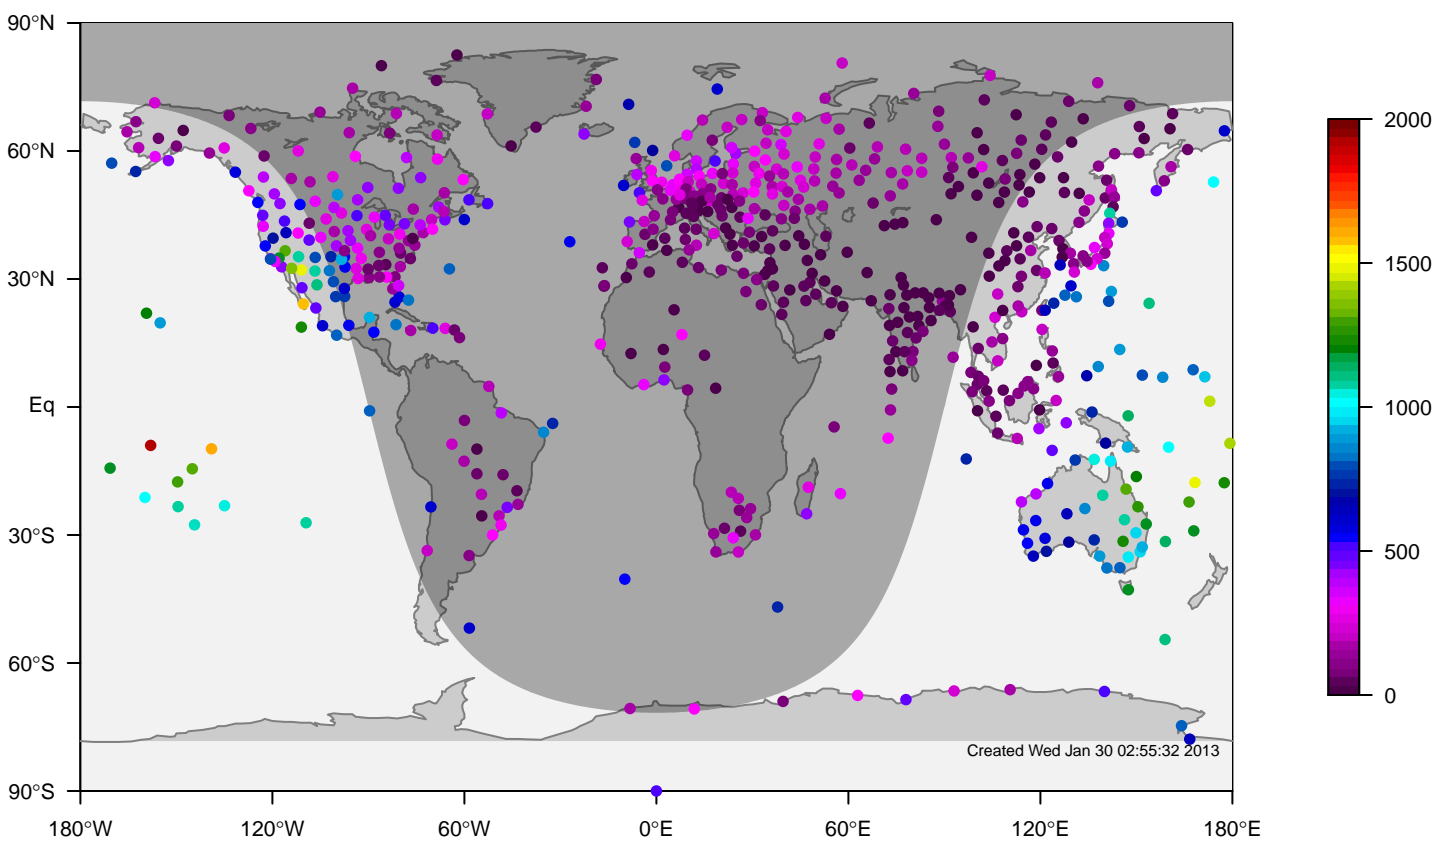

internal-TM5-od-tmpp-nam1x1 mixing height at 0UTC for October (2000-2011)

IGRA mixing height at 0UTC for October (2000-2011)

internal-TM5-od-tmpp-nam1x1 minus IGRA bias at 0UTC for October (2000-2011)

internal-TM5-od-tmpp-nam1x1 mixing height at 0UTC for November (2000-2011)

IGRA mixing height at 0UTC for November (2000-2011)

internal-TM5-od-tmpp-nam1x1 minus IGRA bias at 0UTC for November (2000-2011)

internal-TM5-od-tmpp-nam1x1 mixing height at 0UTC for December (2000-2011)