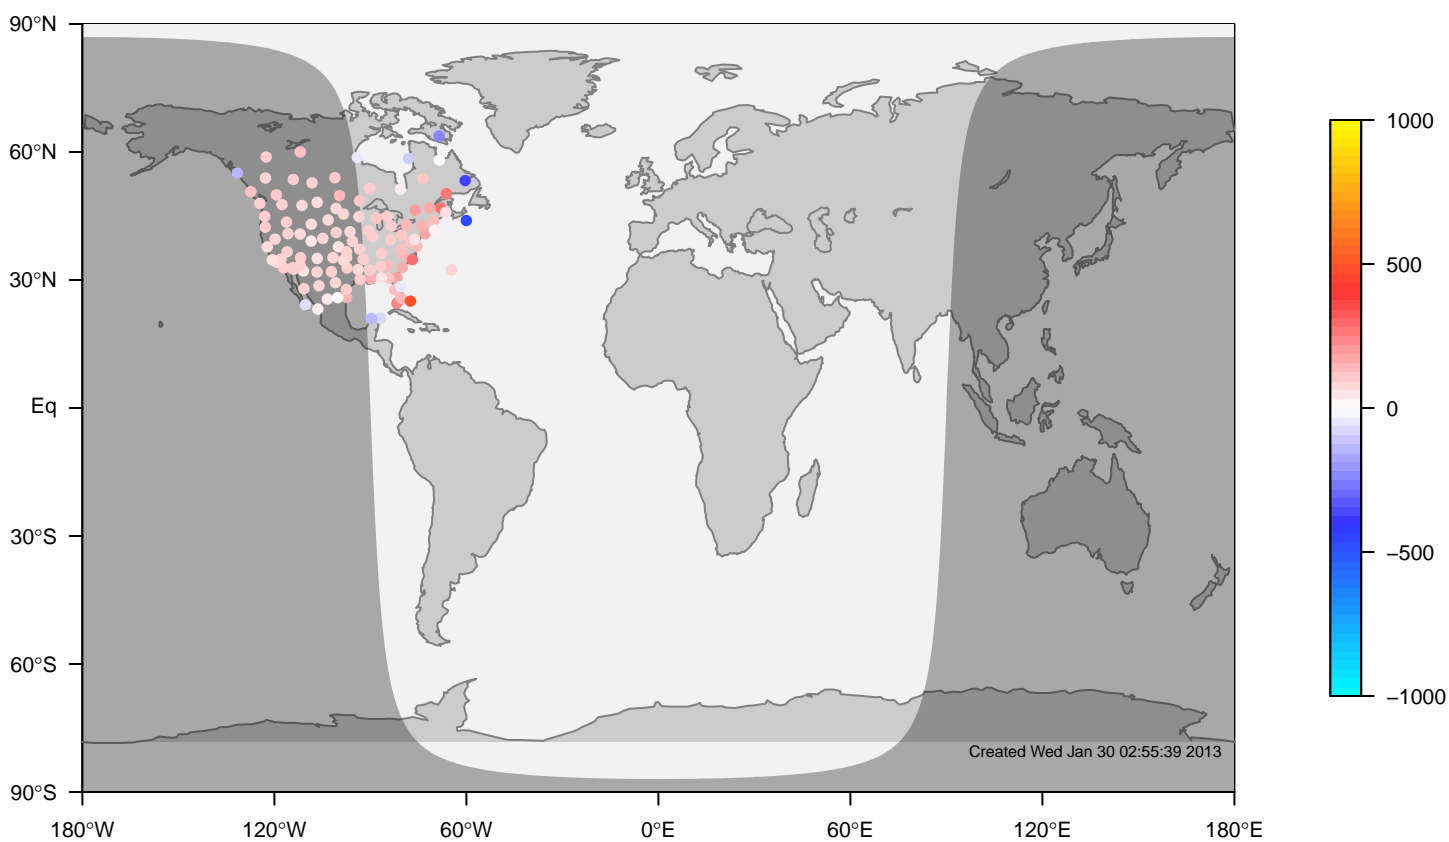

internal-TM5-od-tmpp-nam1x1 mixing height at 12UTC for August (2000-2011)

IGRA mixing height at 12UTC for August (2000-2011)

internal-TM5-od-tmpp-nam1x1 minus IGRA bias at 12UTC for August (2000-2011)

internal-TM5-od-tmpp-nam1x1 mixing height at 12UTC for September (2000-2011)

IGRA mixing height at 12UTC for September (2000-2011)

internal-TM5-od-tmpp-nam1x1 minus IGRA bias at 12UTC for September (2000-2011)

internal-TM5-od-tmpp-nam1x1 mixing height at 12UTC for October (2000-2011)