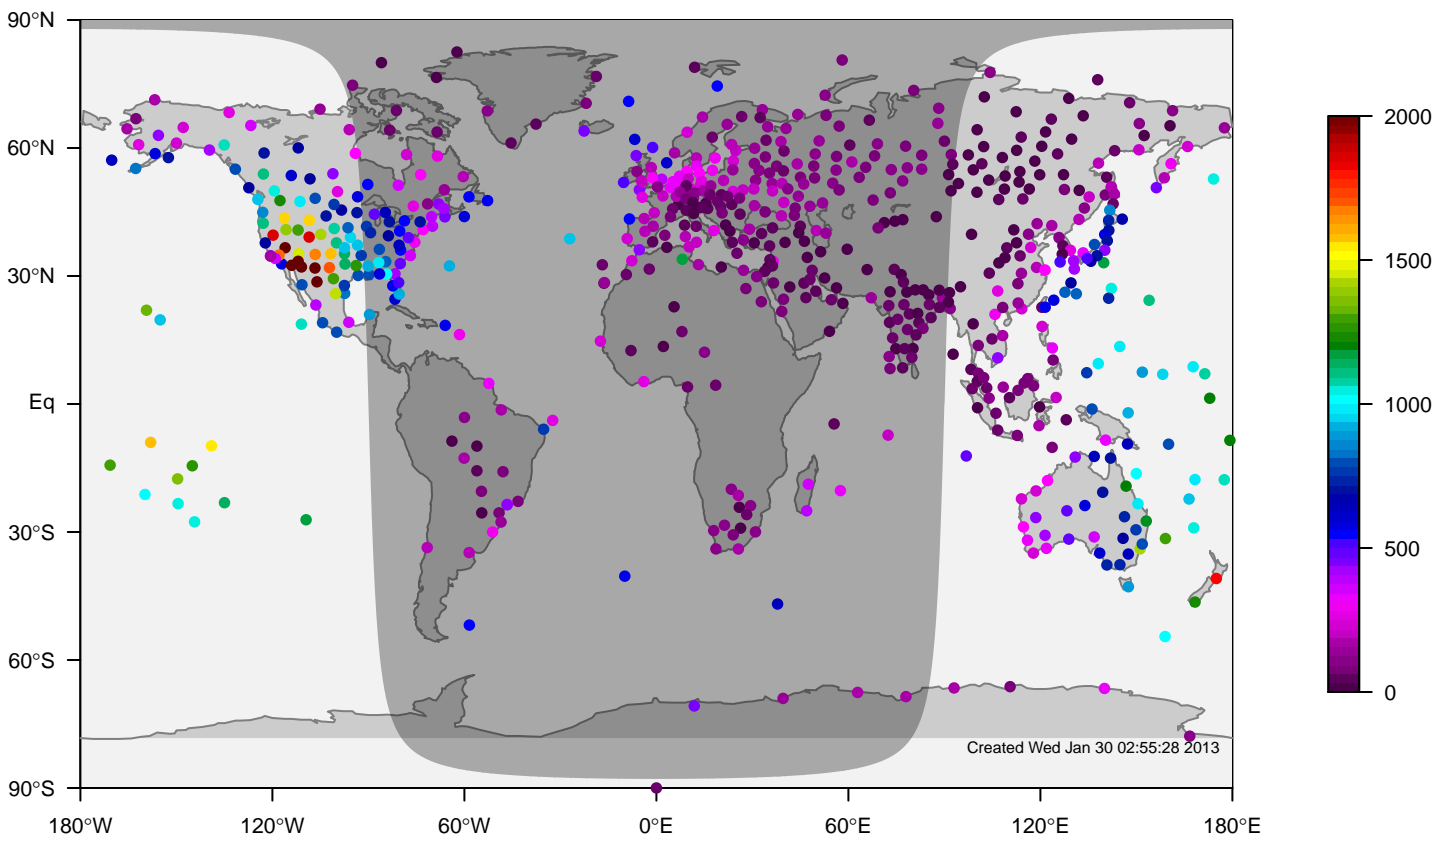

internal-TM5-od-tmpp-nam1x1 mixing height at UTC for January (2000-2011)

IGRA mixing height at UTC for January (2000-2011)

internal-TM5-od-tmpp-nam1x1 minus IGRA bias at UTC for January (2000-2011)

internal-TM5-od-tmpp-nam1x1 mixing height at 0UTC for February (2000-2011)

IGRA mixing height at 0UTC for February (2000-2011)

internal-TM5-od-tmpp-nam1x1 minus IGRA bias at 0UTC for February (2000-2011)

internal-TM5-od-tmpp-nam1x1 mixing height at 0UTC for March (2000-2011)

IGRA mixing height at 0UTC for March (2000-2011)

internal-TM5-od-tmpp-nam1x1 minus IGRA bias at 0UTC for March (2000-2011)

internal-TM5-od-tmpp-nam1x1 mixing height at 0UTC for April (2000-2011)

IGRA mixing height at 0UTC for April (2000-2011)

internal-TM5-od-tmpp-nam1x1 minus IGRA bias at 0UTC for April (2000-2011)