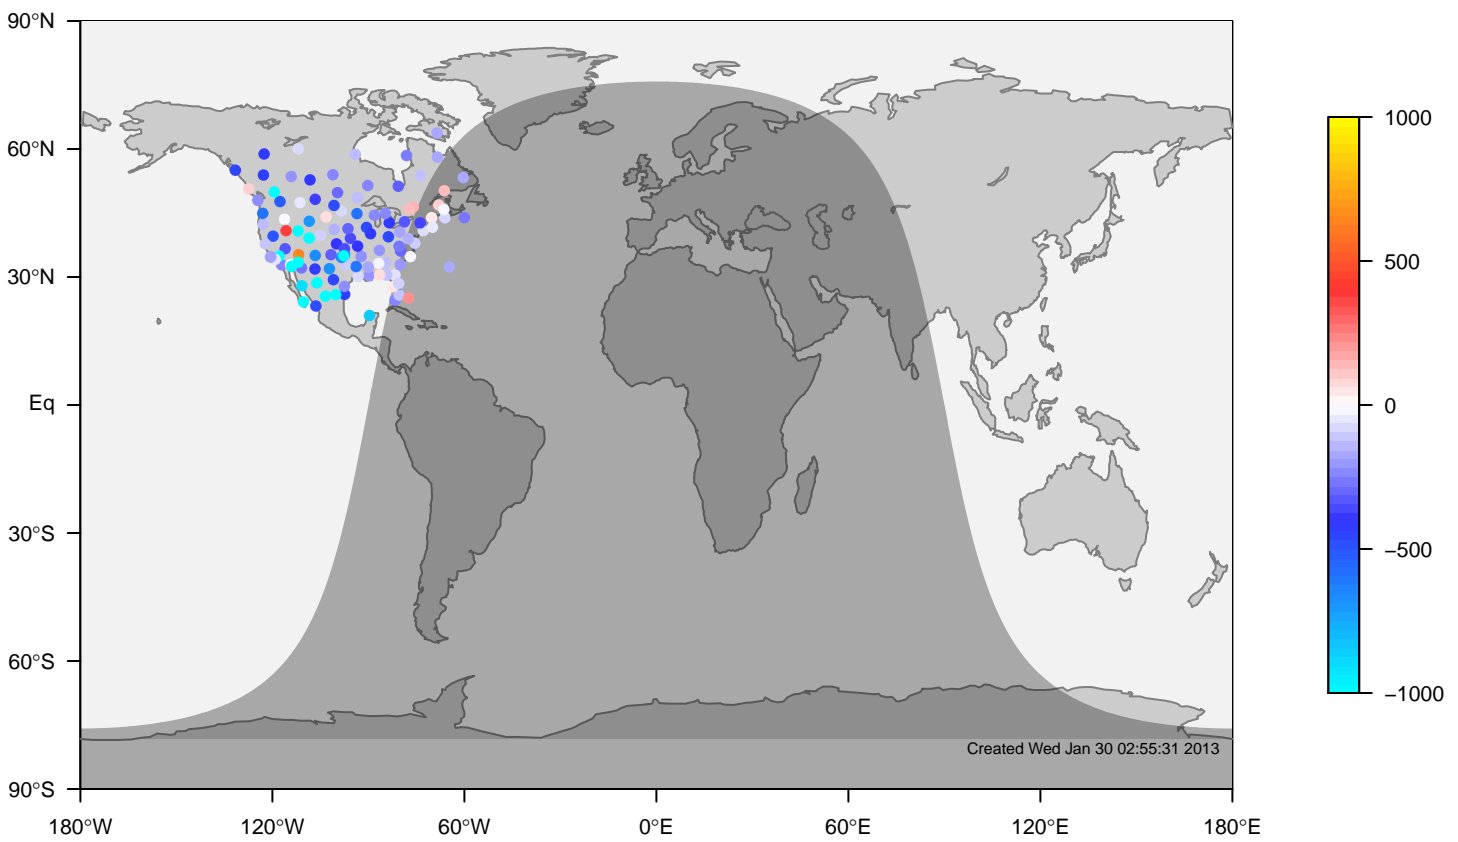

internal-TM5-od-tmpp-nam1x1 minus IGRA bias at 0UTC for July (2000-2011)

internal-TM5-od-tmpp-nam1x1 mixing height at 0UTC for August (2000-2011)

IGRA mixing height at 0UTC for August (2000-2011)

internal-TM5-od-tmpp-nam1x1 minus IGRA bias at 0UTC for August (2000-2011)

internal-TM5-od-tmpp-nam1x1 mixing height at 0UTC for September (2000-2011)

IGRA mixing height at 0UTC for September (2000-2011)

internal-TM5-od-tmpp-nam1x1 minus IGRA bias at 0UTC for September (2000-2011)