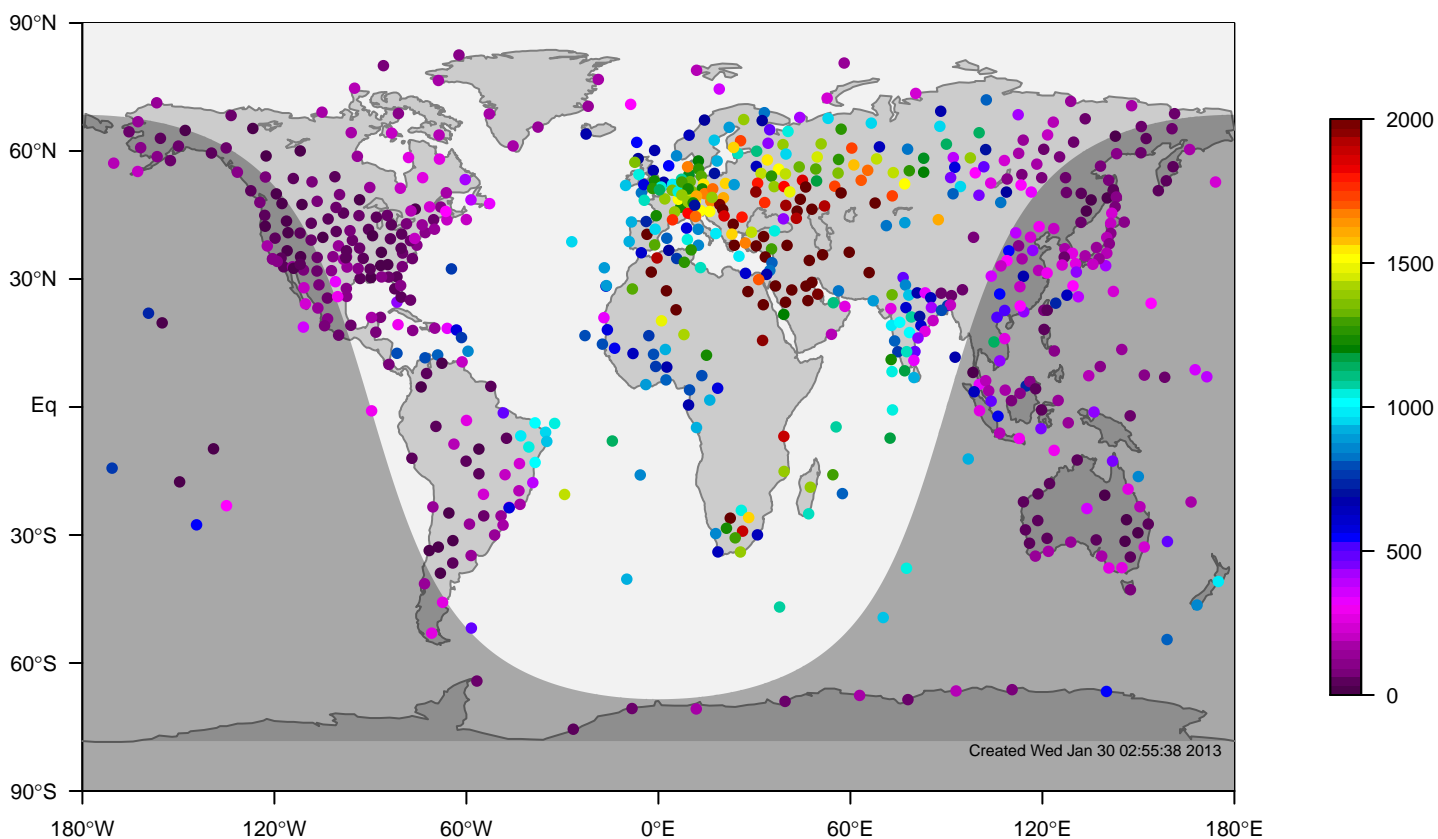

IGRA mixing height at 12UTC for May (2000-2011)

internal-TM5-od-tmpp-nam1x1 minus IGRA bias at 12UTC for May (2000-2011)

internal-TM5-od-tmpp-nam1x1 mixing height at 12UTC for June (2000-2011)

IGRA mixing height at 12UTC for June (2000-2011)

internal-TM5-od-tmpp-nam1x1 minus IGRA bias at 12UTC for June (2000-2011)

internal-TM5-od-tmpp-nam1x1 mixing height at 12UTC for July (2000-2011)

IGRA mixing height at 12UTC for July (2000-2011)

internal-TM5-od-tmpp-nam1x1 minus IGRA bias at 12UTC for July (2000-2011)