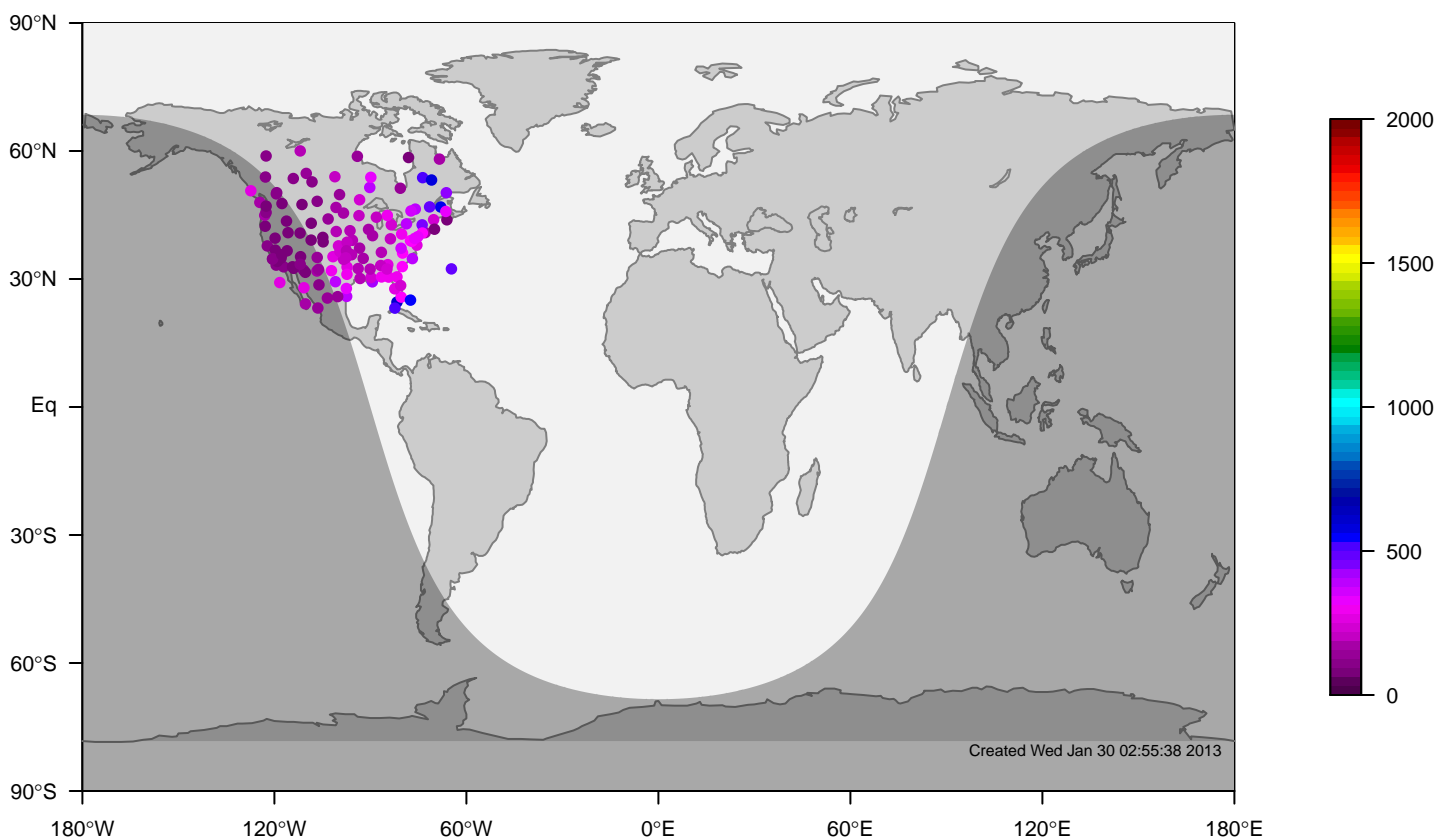

internal-TM5-od-tmpp-nam1x1 mixing height at 12UTC for July (2000-2011)