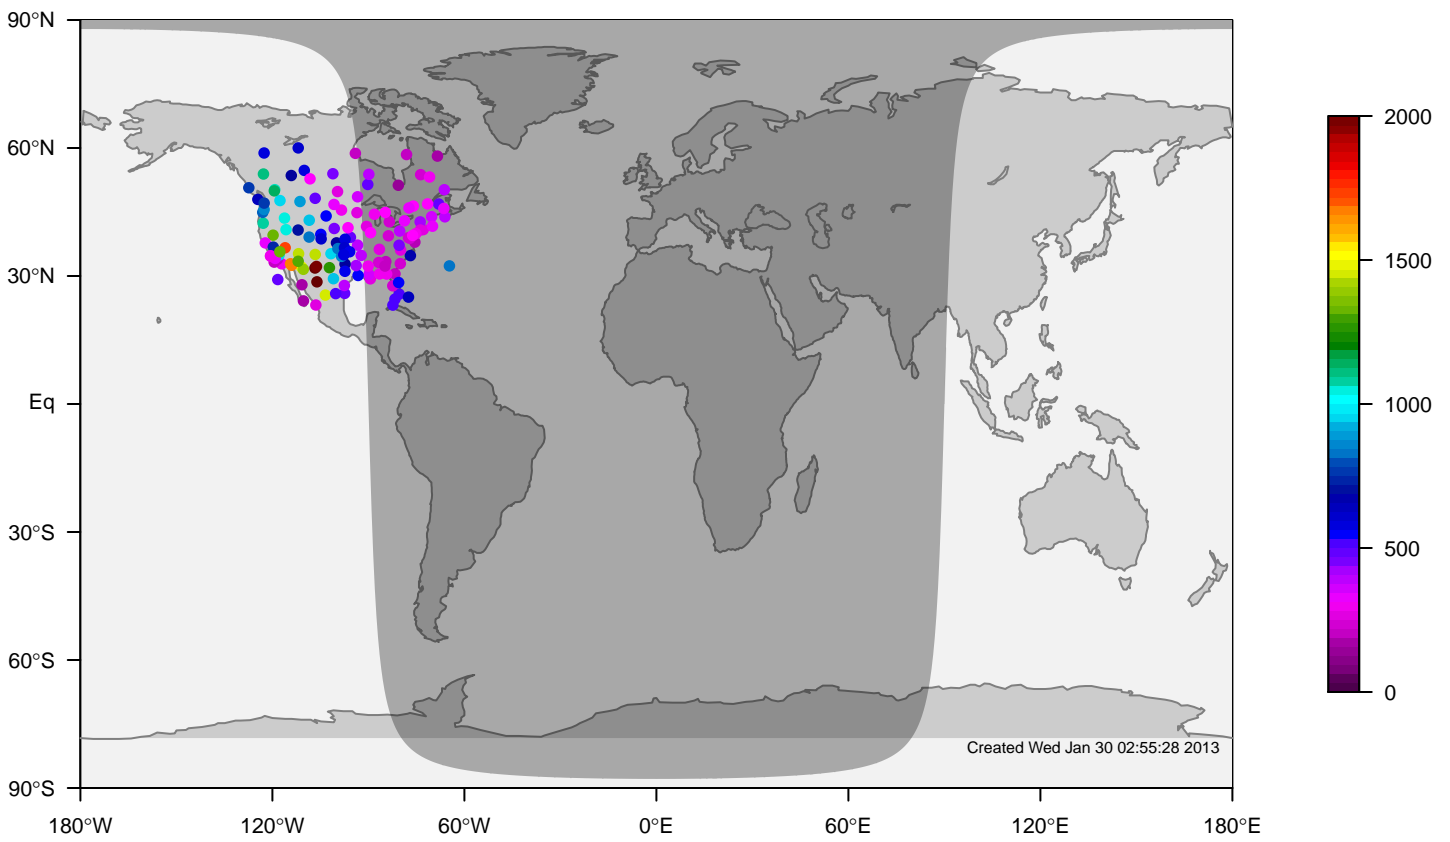

internal-TM5-od-tmpp-nam1x1 mixing height at UTC for January (2000-2011)

IGRA mixing height at UTC for January (2000-2011)

internal-TM5-od-tmpp-nam1x1 minus IGRA bias at UTC for January (2000-2011)

internal-TM5-od-tmpp-nam1x1 mixing height at 0UTC for February (2000-2011)

IGRA mixing height at 0UTC for February (2000-2011)

internal-TM5-od-tmpp-nam1x1 minus IGRA bias at 0UTC for February (2000-2011)

internal-TM5-od-tmpp-nam1x1 mixing height at 0UTC for March (2000-2011)

IGRA mixing height at 0UTC for March (2000-2011)