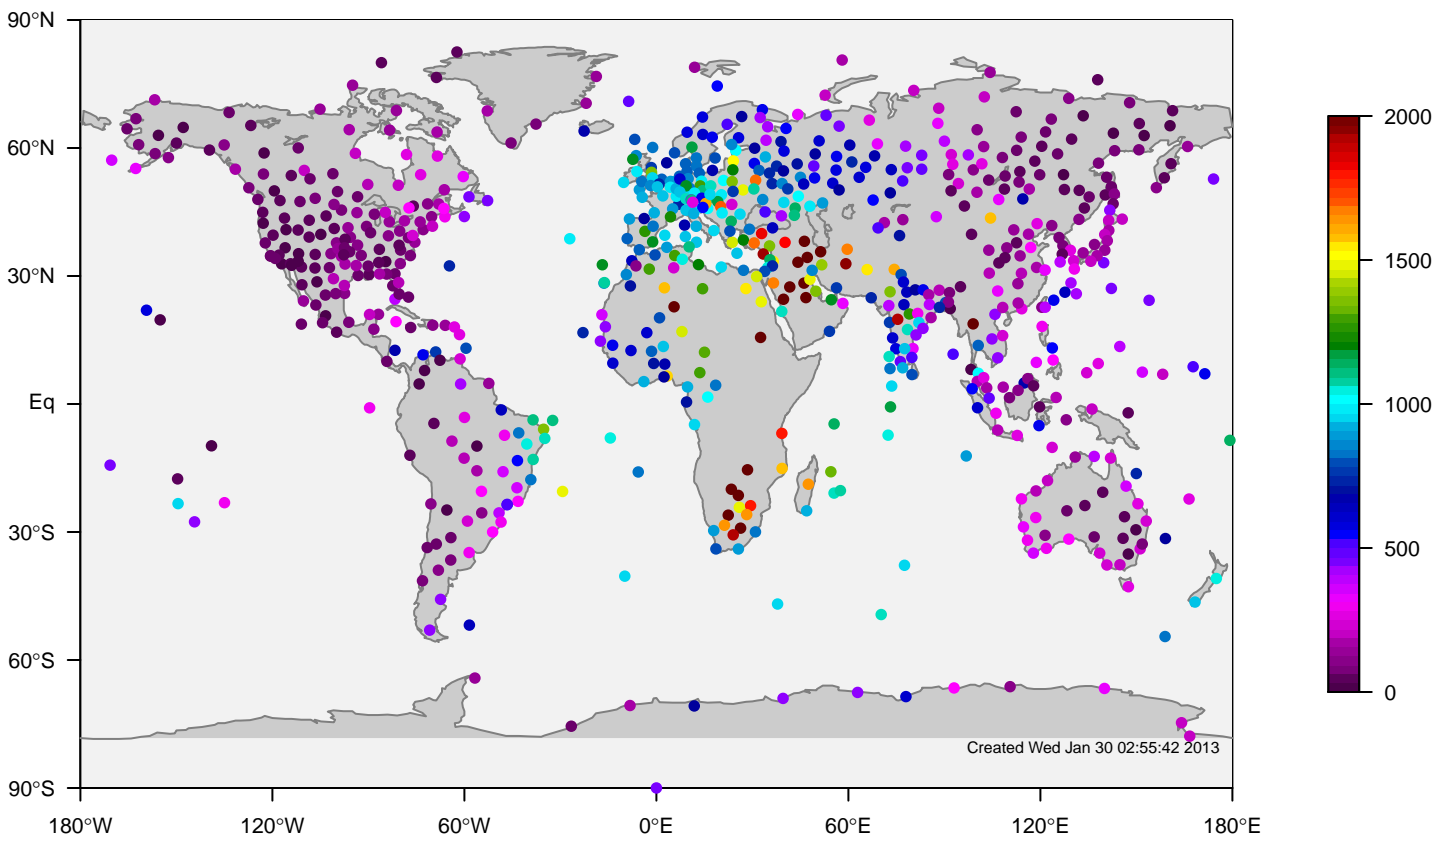

IGRA all-season mixing height at 12UTC (2000-2011)