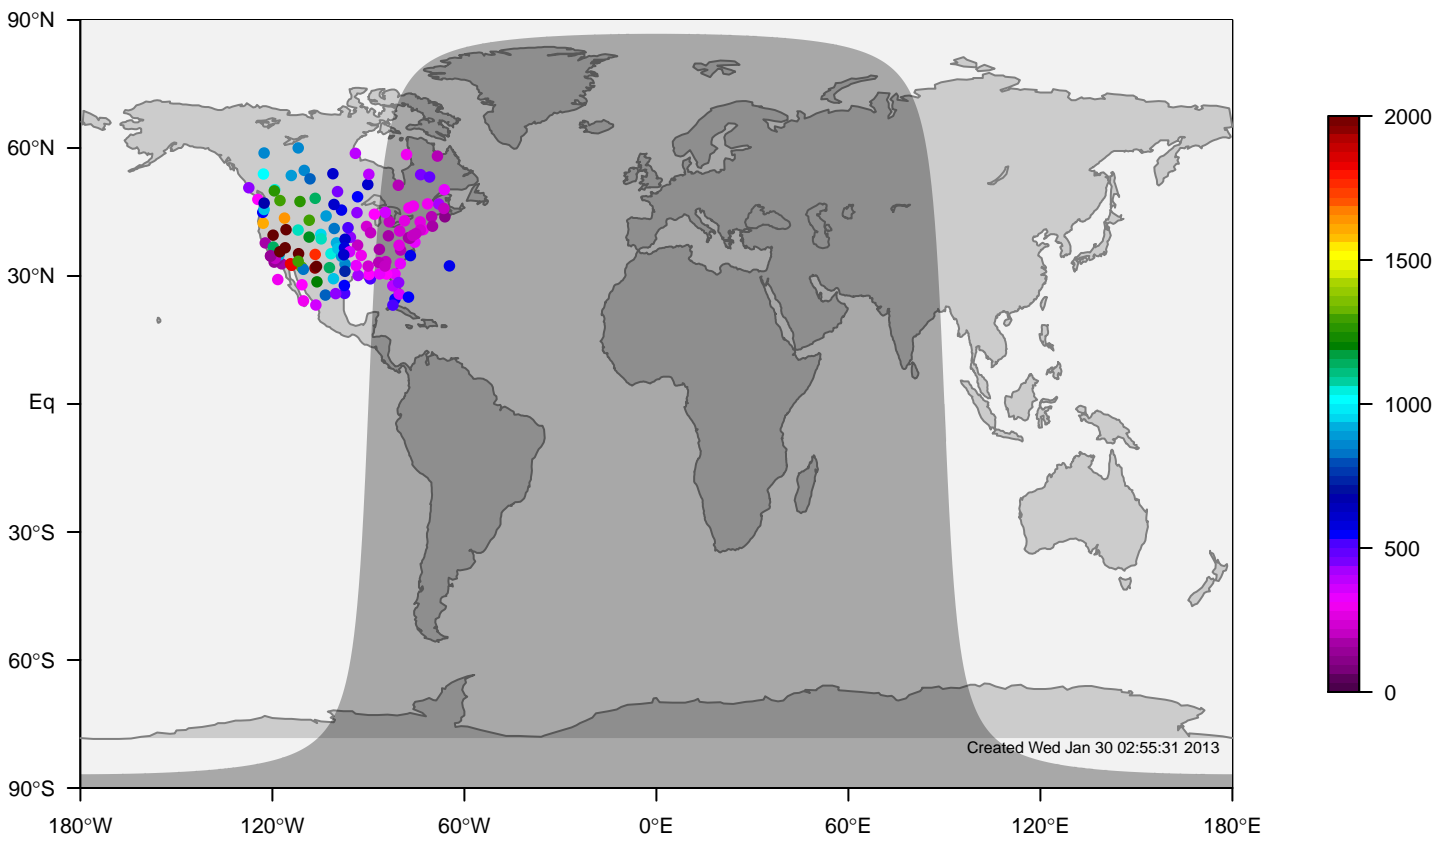

internal-TM5-od-tmpp-nam1x1 minus IGRA bias at 0UTC for July (2000-2011)

internal-TM5-od-tmpp-nam1x1 mixing height at 0UTC for August (2000-2011)

IGRA mixing height at 0UTC for August (2000-2011)

internal-TM5-od-tmpp-nam1x1 minus IGRA bias at 0UTC for August (2000-2011)

internal-TM5-od-tmpp-nam1x1 mixing height at 0UTC for September (2000-2011)

IGRA mixing height at 0UTC for September (2000-2011)

internal-TM5-od-tmpp-nam1x1 minus IGRA bias at 0UTC for September (2000-2011)