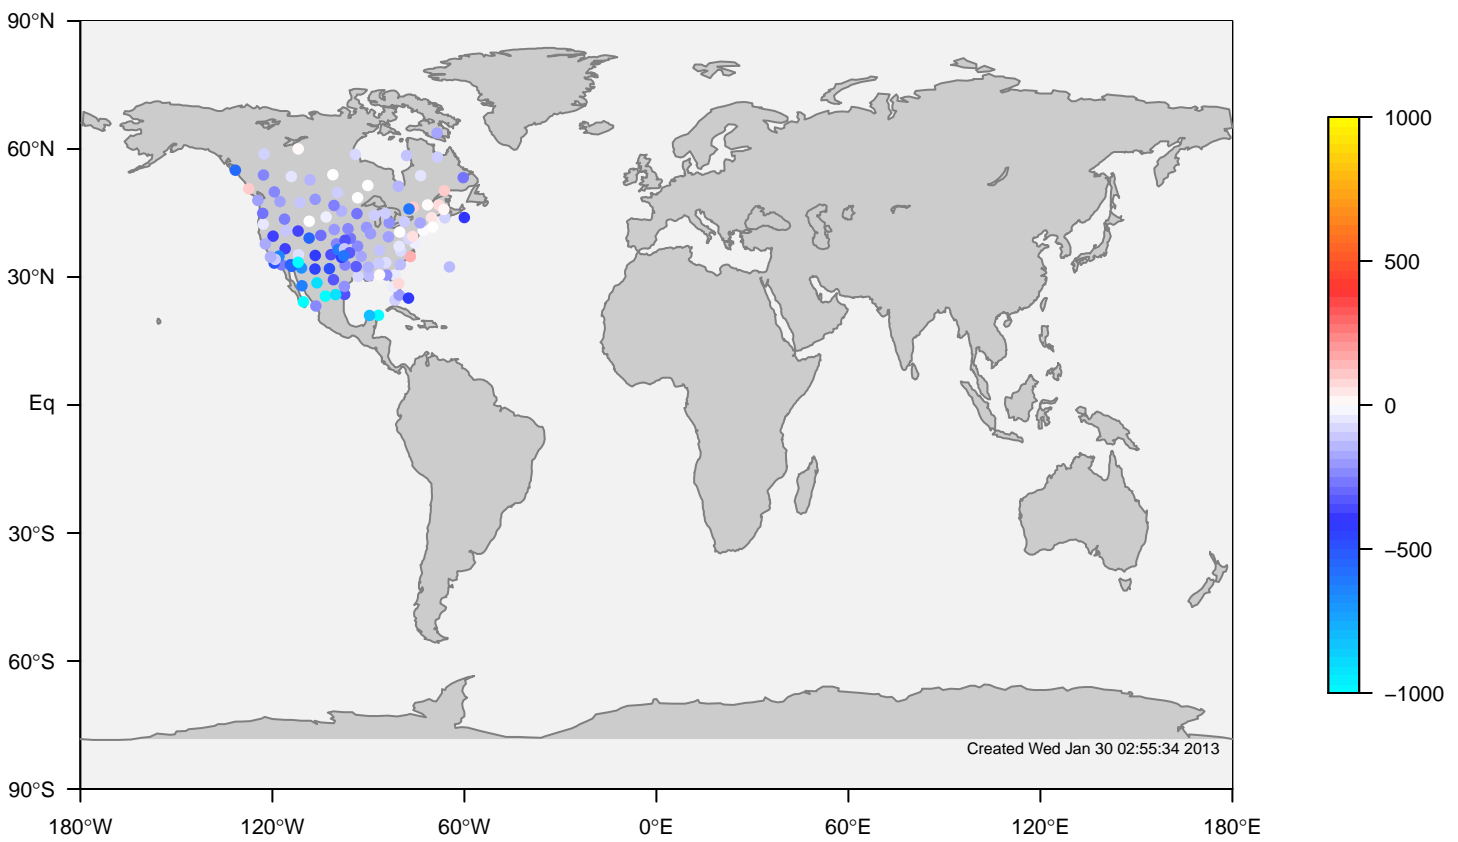

internal-TM5-od-tmpp-nam1x1 mixing height at 12UTC for January (2000-2011)

internal-TM5-od-tmpp-nam1x1 minus IGRA all-season bias at 0UTC (2000 - 2011)