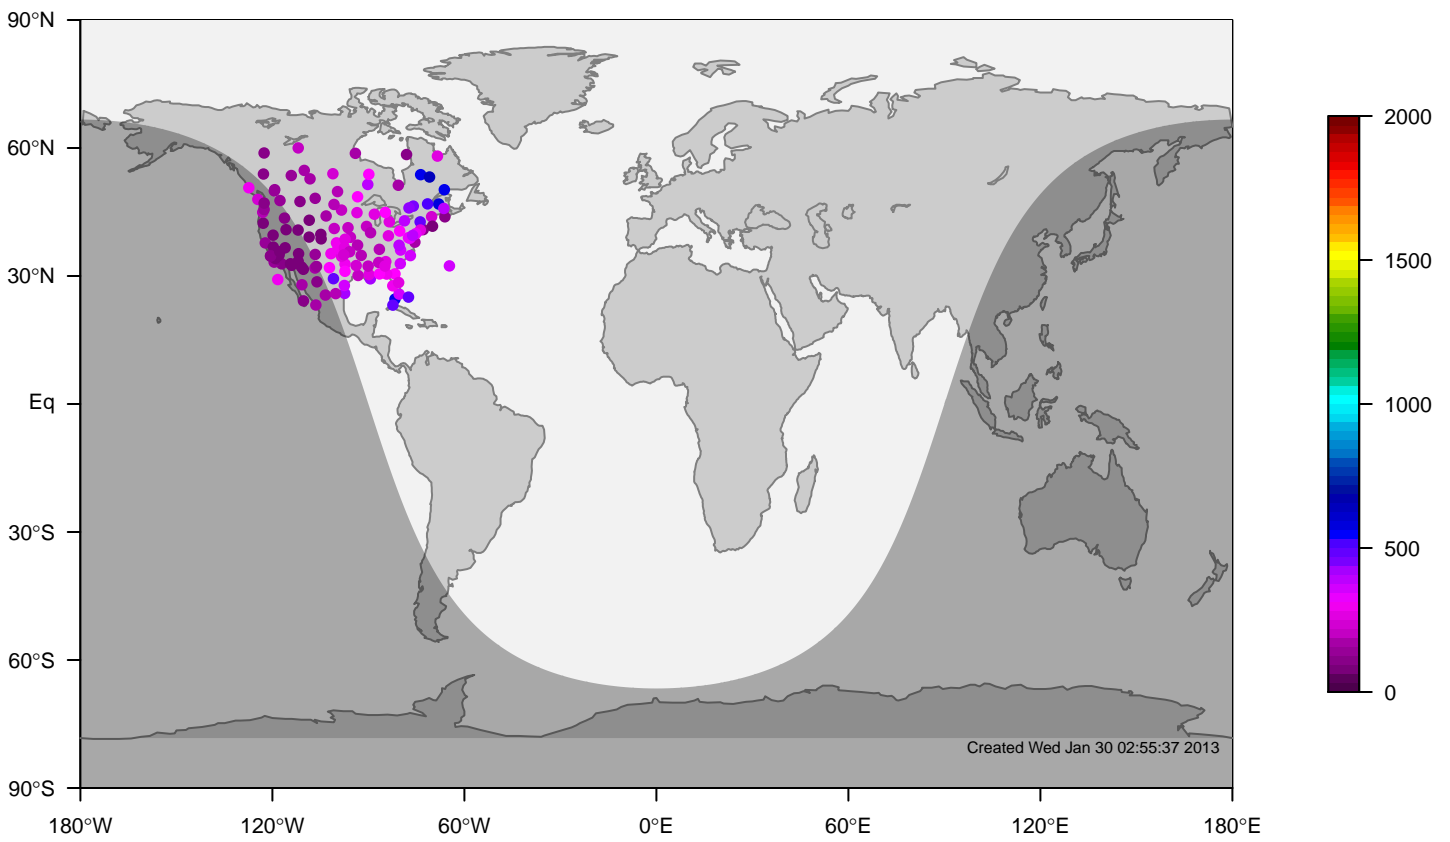

internal-TM5-od-tmpp-nam1x1 mixing height at 12UTC for June (2000-2011)