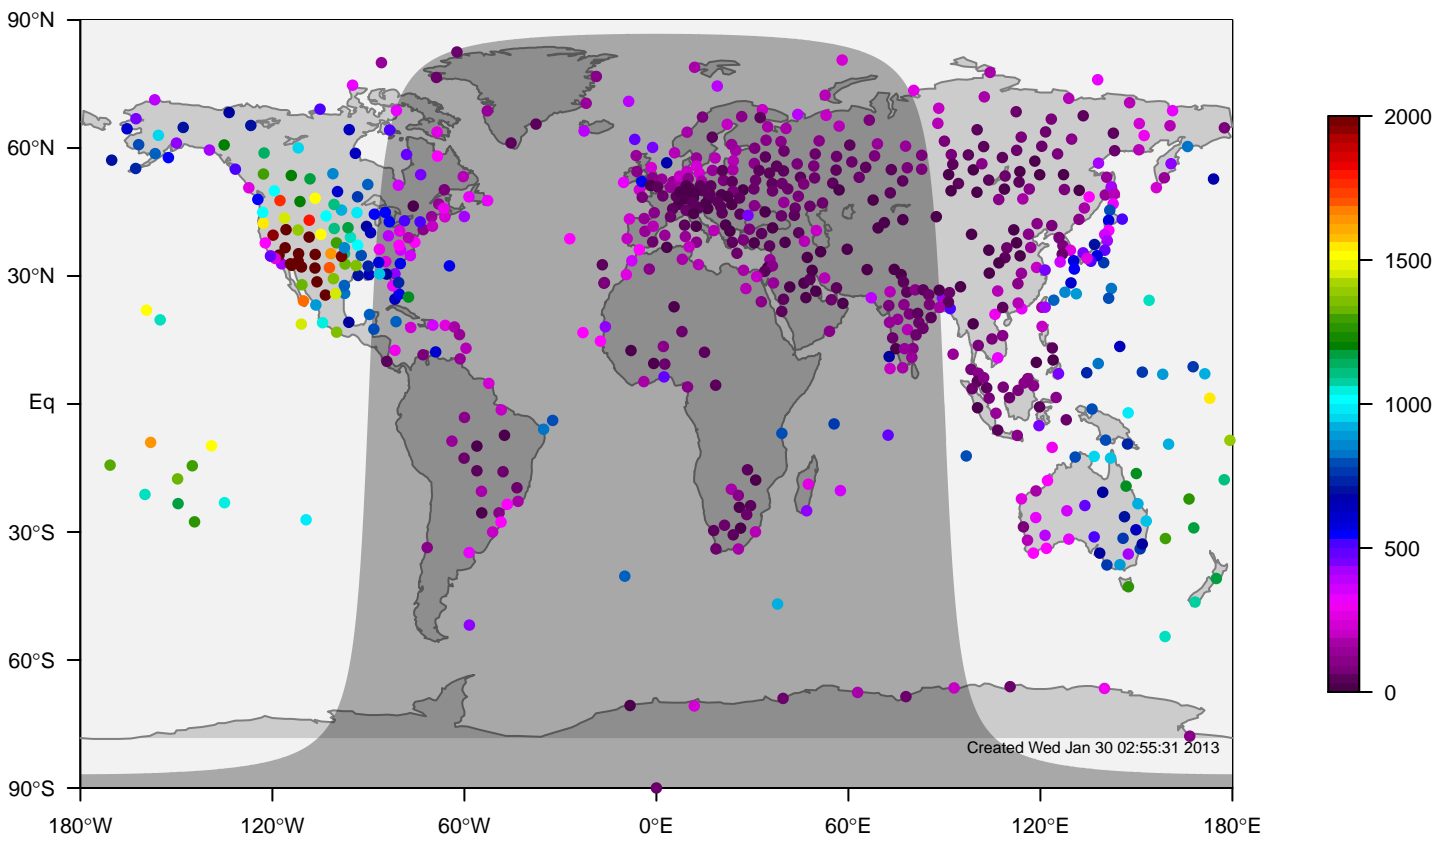

IGRA mixing height at 0UTC for June (2000-2011)

internal-TM5-od-tmpp-nam1x1 minus IGRA bias at 0UTC for June (2000-2011)

internal-TM5-od-tmpp-nam1x1 mixing height at 0UTC for July (2000-2011)

IGRA mixing height at 0UTC for July (2000-2011)

internal-TM5-od-tmpp-nam1x1 minus IGRA bias at 0UTC for July (2000-2011)

internal-TM5-od-tmpp-nam1x1 mixing height at 0UTC for August (2000-2011)

IGRA mixing height at 0UTC for August (2000-2011)

internal-TM5-od-tmpp-nam1x1 minus IGRA bias at 0UTC for August (2000-2011)

internal-TM5-od-tmpp-nam1x1 mixing height at 0UTC for September (2000-2011)

IGRA mixing height at 0UTC for September (2000-2011)

internal-TM5-od-tmpp-nam1x1 minus IGRA bias at 0UTC for September (2000-2011)