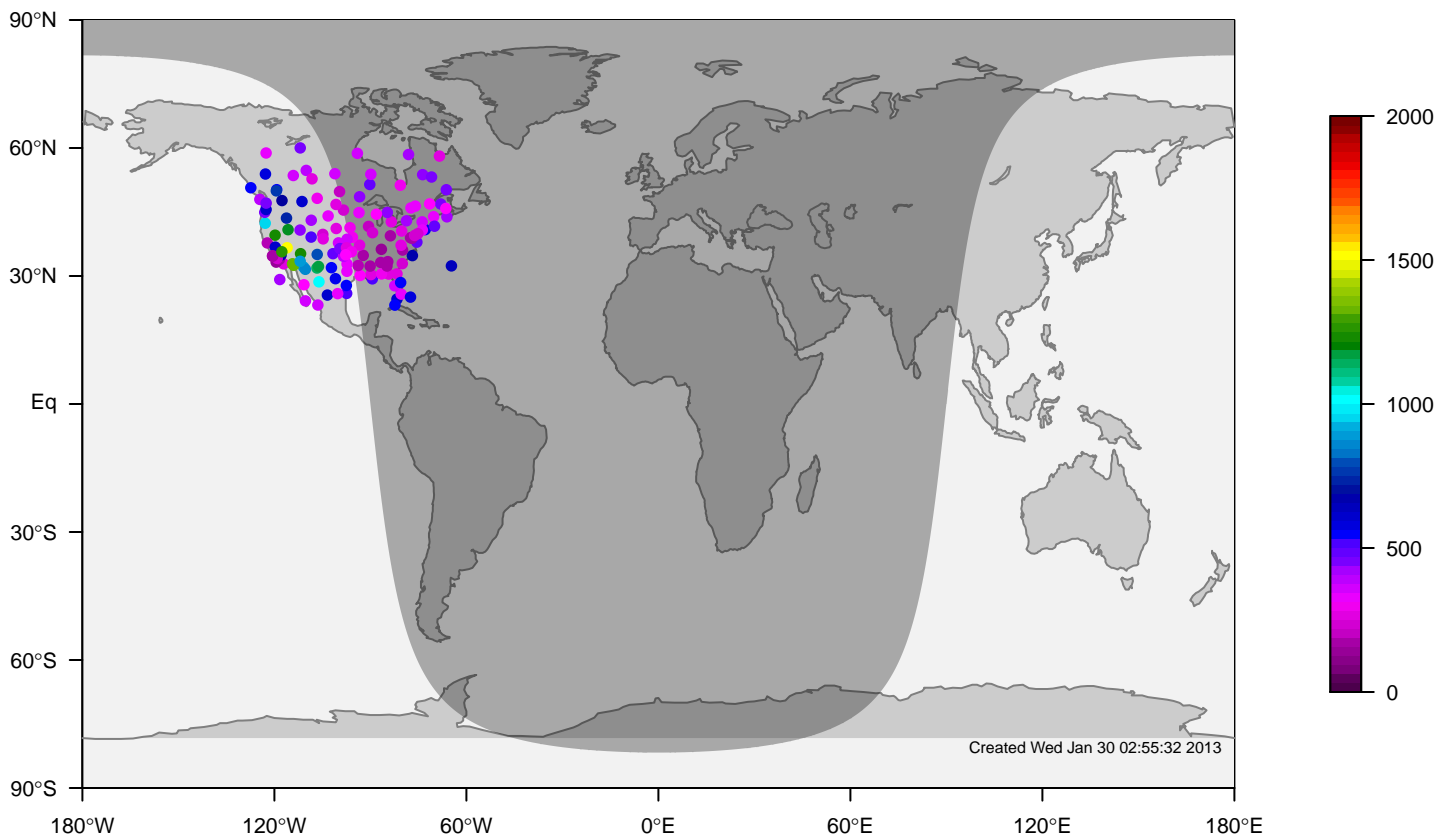

internal-TM5-od-tmpp-nam1x1 mixing height at 0UTC for October (2000-2011)