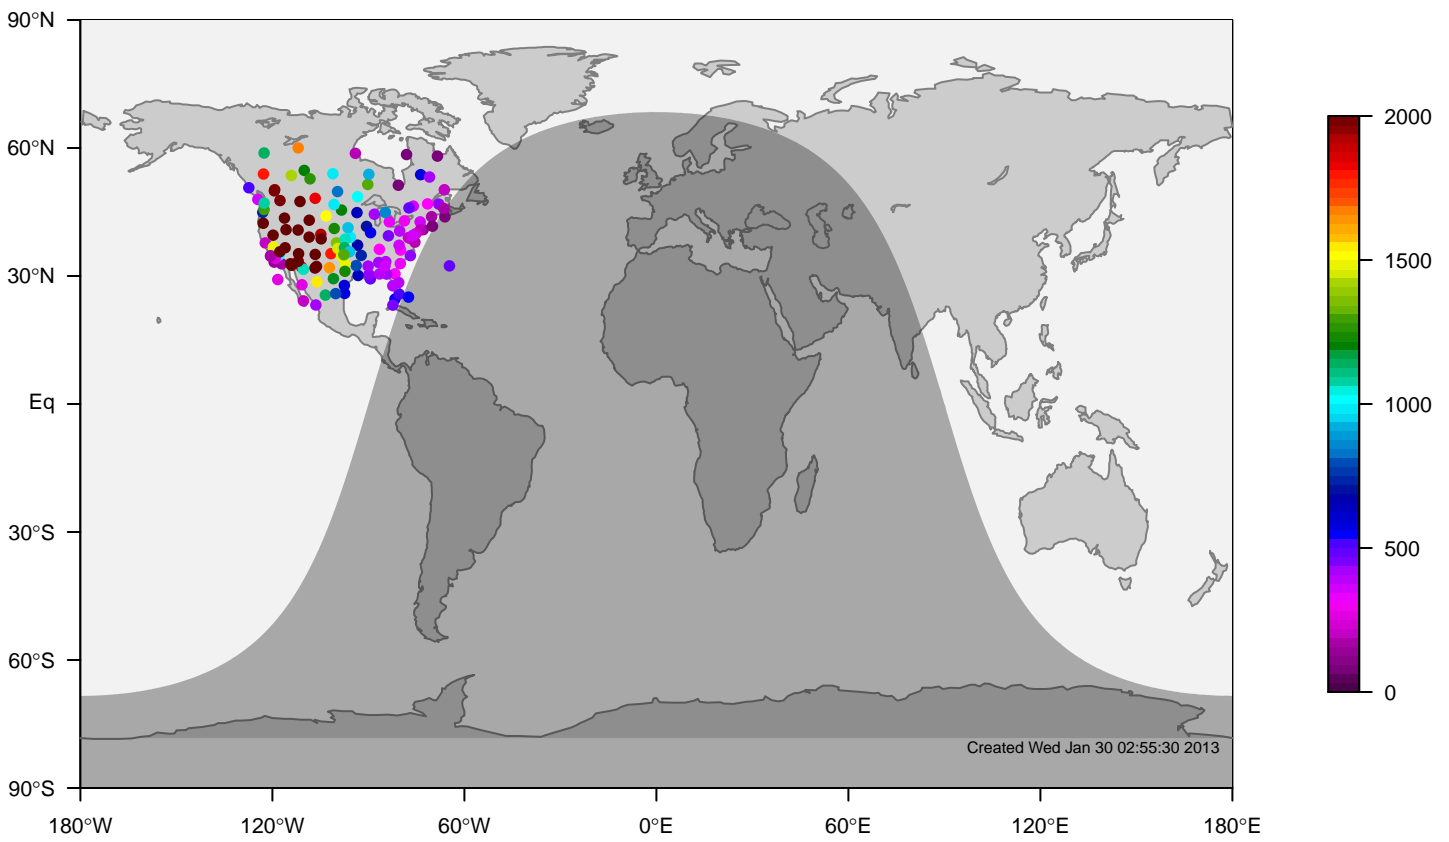

IGRA mixing height at 0UTC for June (2000-2011)

internal-TM5-od-tmpp-nam1x1 minus IGRA bias at 0UTC for June (2000-2011)

internal-TM5-od-tmpp-nam1x1 mixing height at 0UTC for July (2000-2011)

IGRA mixing height at 0UTC for July (2000-2011)

internal-TM5-od-tmpp-nam1x1 minus IGRA bias at 0UTC for July (2000-2011)

internal-TM5-od-tmpp-nam1x1 mixing height at 0UTC for August (2000-2011)

IGRA mixing height at 0UTC for August (2000-2011)

internal-TM5-od-tmpp-nam1x1 minus IGRA bias at 0UTC for August (2000-2011)