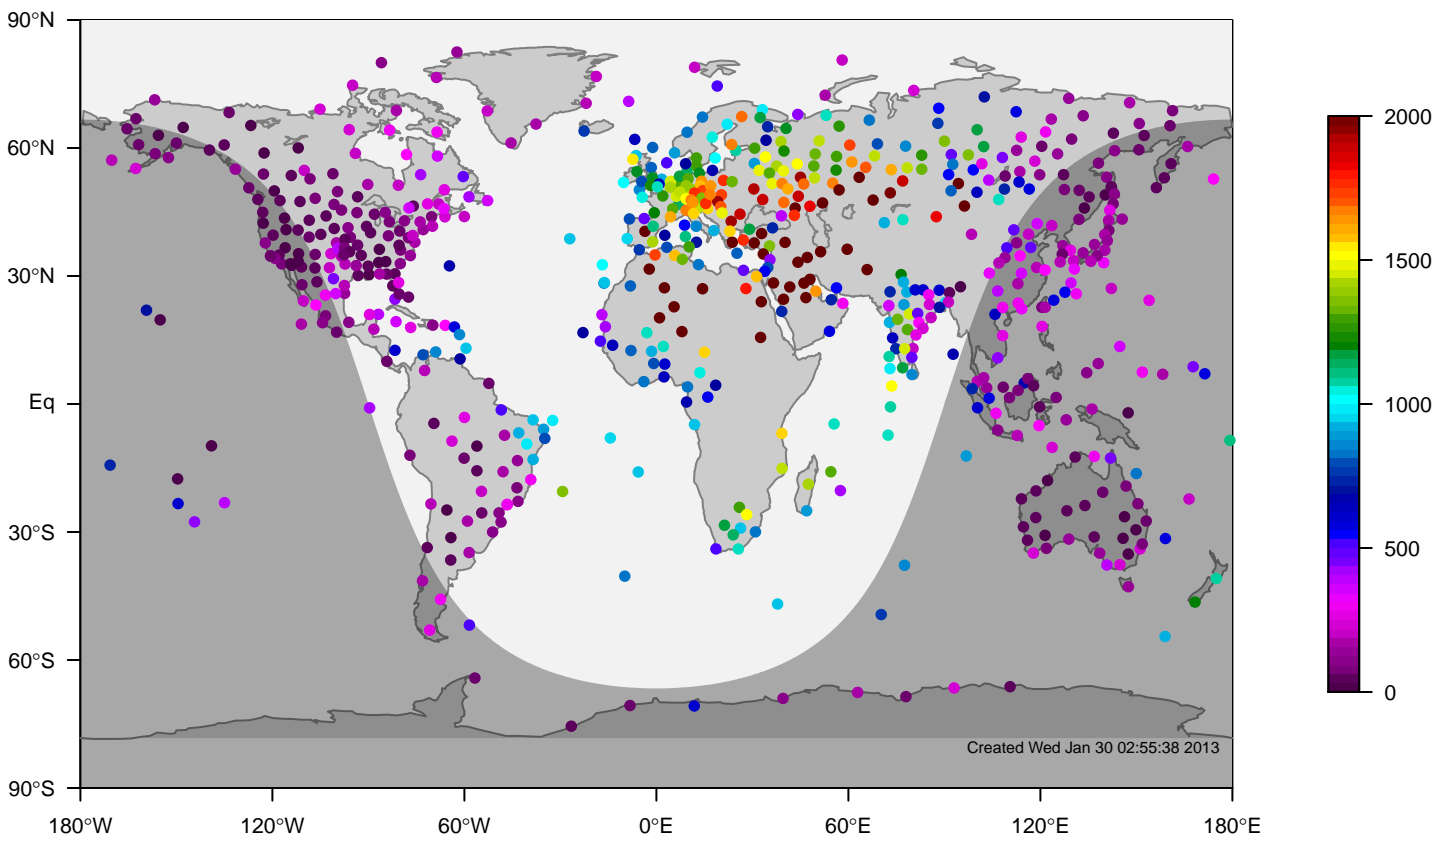

IGRA mixing height at 12UTC for May (2000-2011)

internal-TM5-od-tmpp-nam1x1 minus IGRA bias at 12UTC for May (2000-2011)

internal-TM5-od-tmpp-nam1x1 mixing height at 12UTC for June (2000-2011)

IGRA mixing height at 12UTC for June (2000-2011)