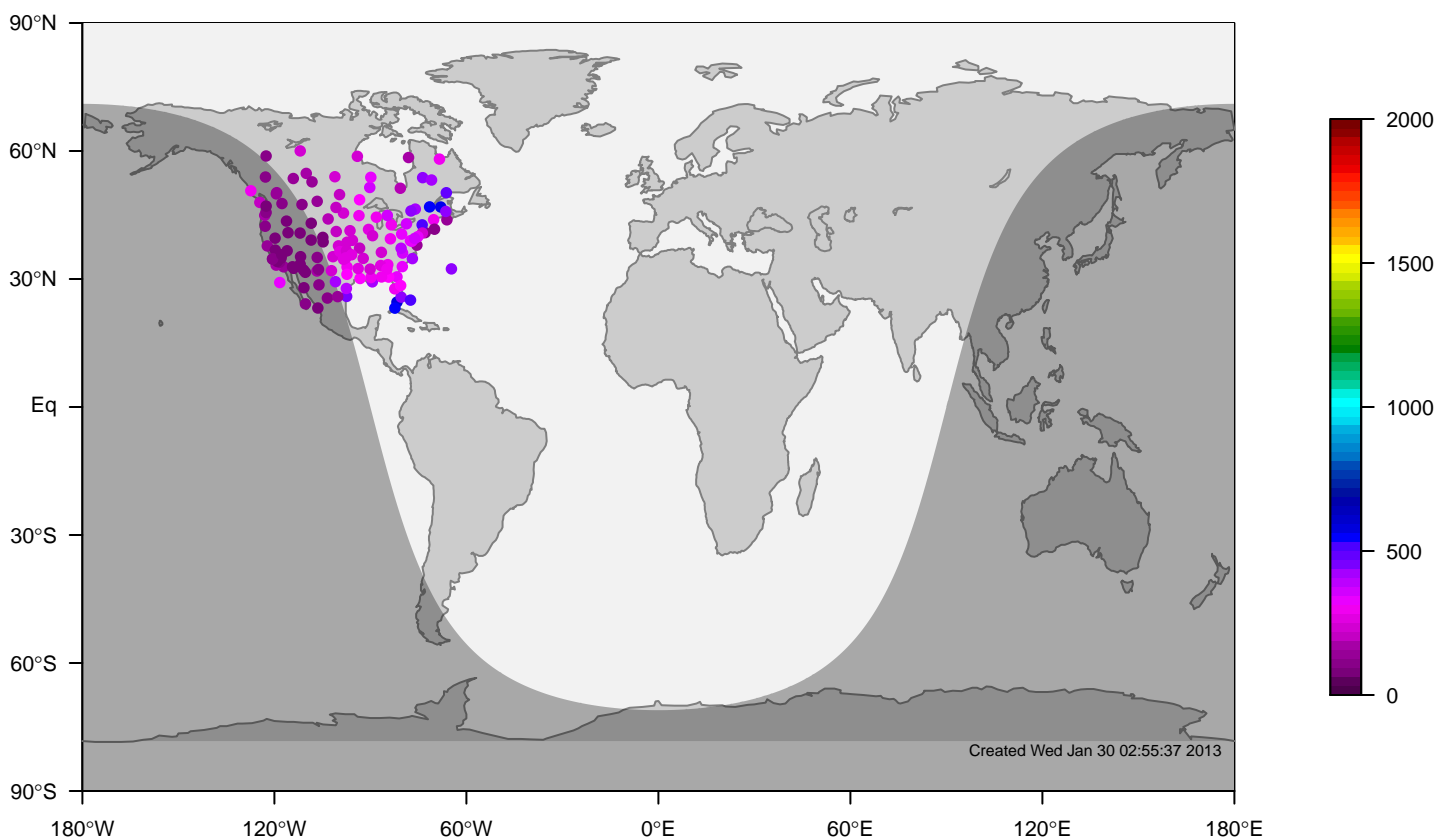

internal-TM5-od-tmpp-nam1x1 mixing height at 12UTC for April (2000-2011)

IGRA mixing height at 12UTC for April (2000-2011)

internal-TM5-od-tmpp-nam1x1 minus IGRA bias at 12UTC for April (2000-2011)

internal-TM5-od-tmpp-nam1x1 mixing height at 12UTC for May (2000-2011)