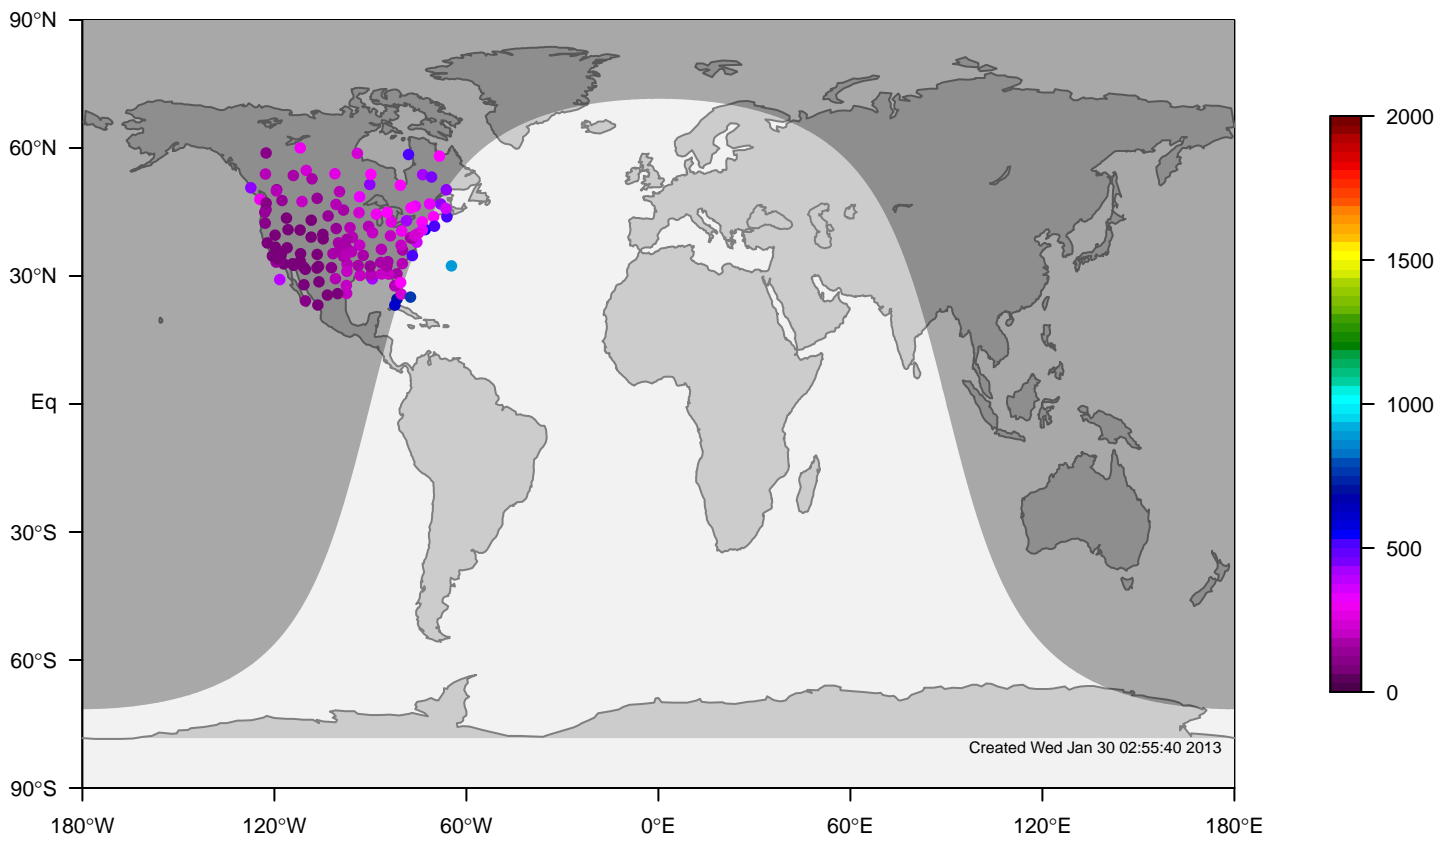

IGRA mixing height at 12UTC for September (2000-2011)

internal-TM5-od-tmpp-nam1x1 minus IGRA bias at 12UTC for September (2000-2011)

internal-TM5-od-tmpp-nam1x1 mixing height at 12UTC for October (2000-2011)

IGRA mixing height at 12UTC for October (2000-2011)

internal-TM5-od-tmpp-nam1x1 minus IGRA bias at 12UTC for October (2000-2011)

internal-TM5-od-tmpp-nam1x1 mixing height at 12UTC for November (2000-2011)