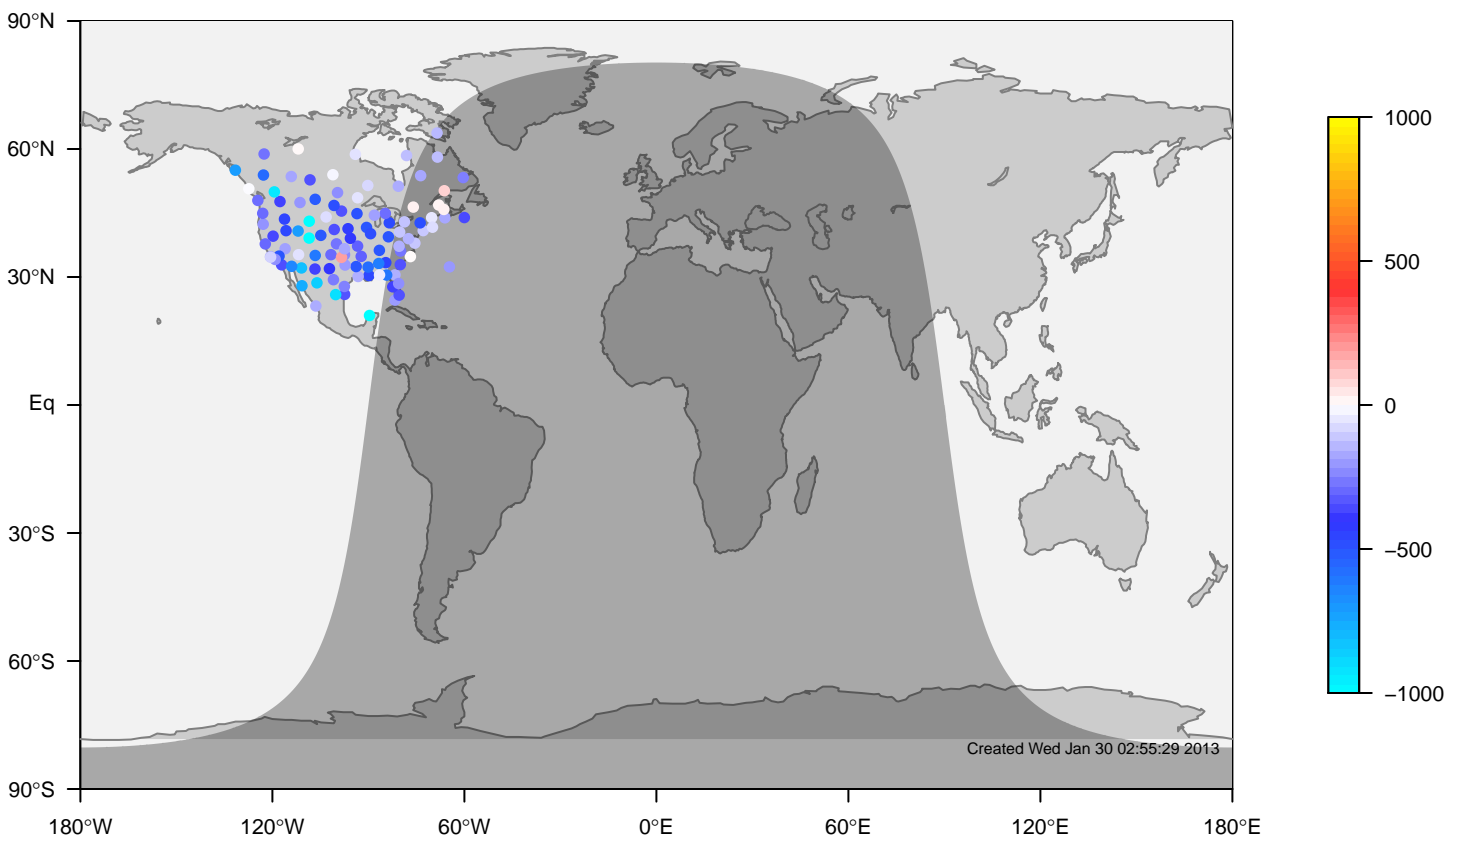

internal-TM5-od-tmpp-nam1x1 minus IGRA bias at 0UTC for March (2000-2011)

internal-TM5-od-tmpp-nam1x1 mixing height at 0UTC for April (2000-2011)

IGRA mixing height at 0UTC for April (2000-2011)

internal-TM5-od-tmpp-nam1x1 minus IGRA bias at 0UTC for April (2000-2011)