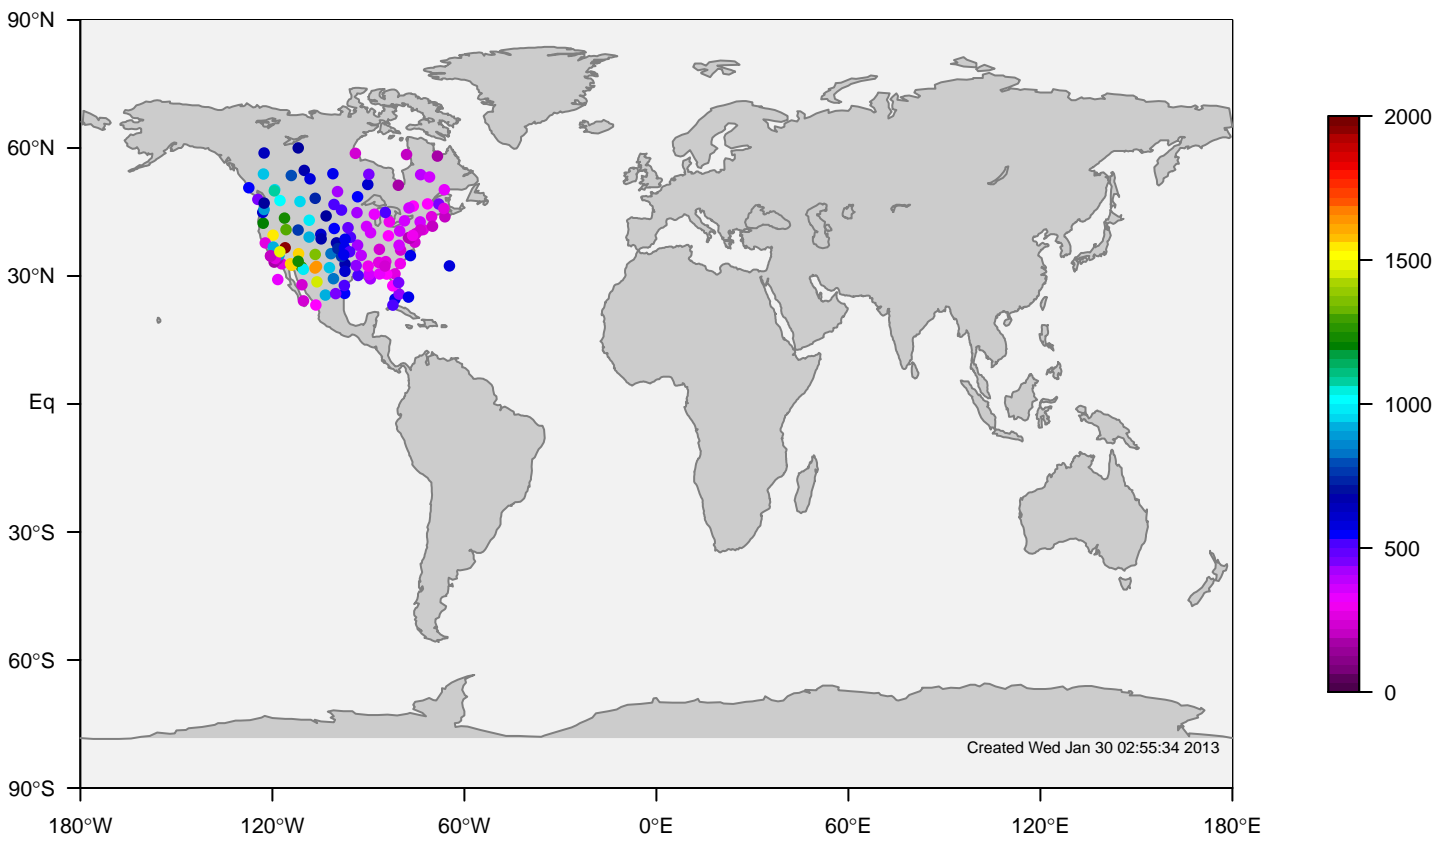

internal-TM5-od-tmpp-nam1x1 all-season mixing height at 0UTC (2000-2011)