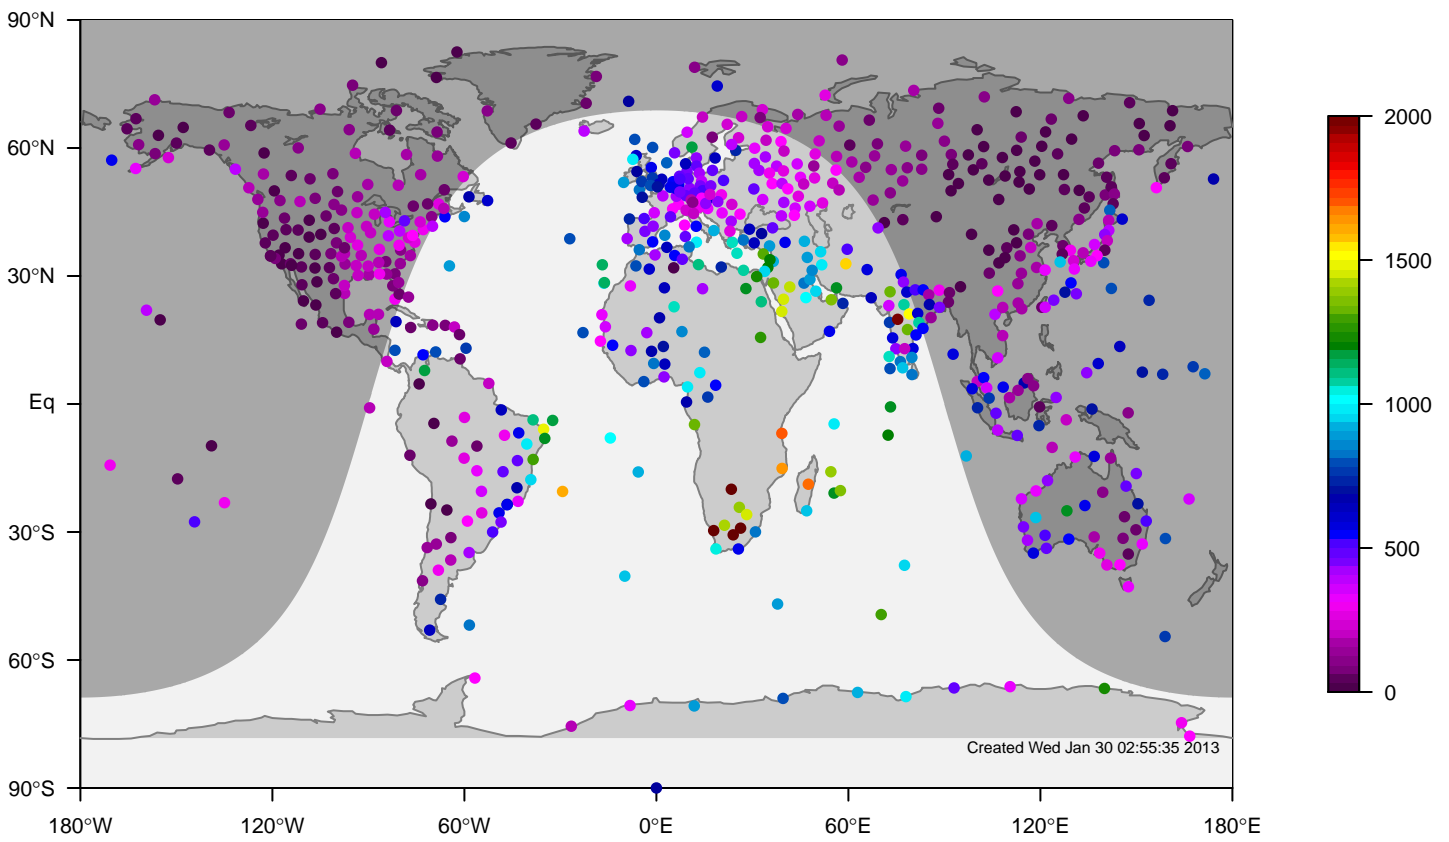

IGRA mixing height at 12UTC for January (2000-2011)