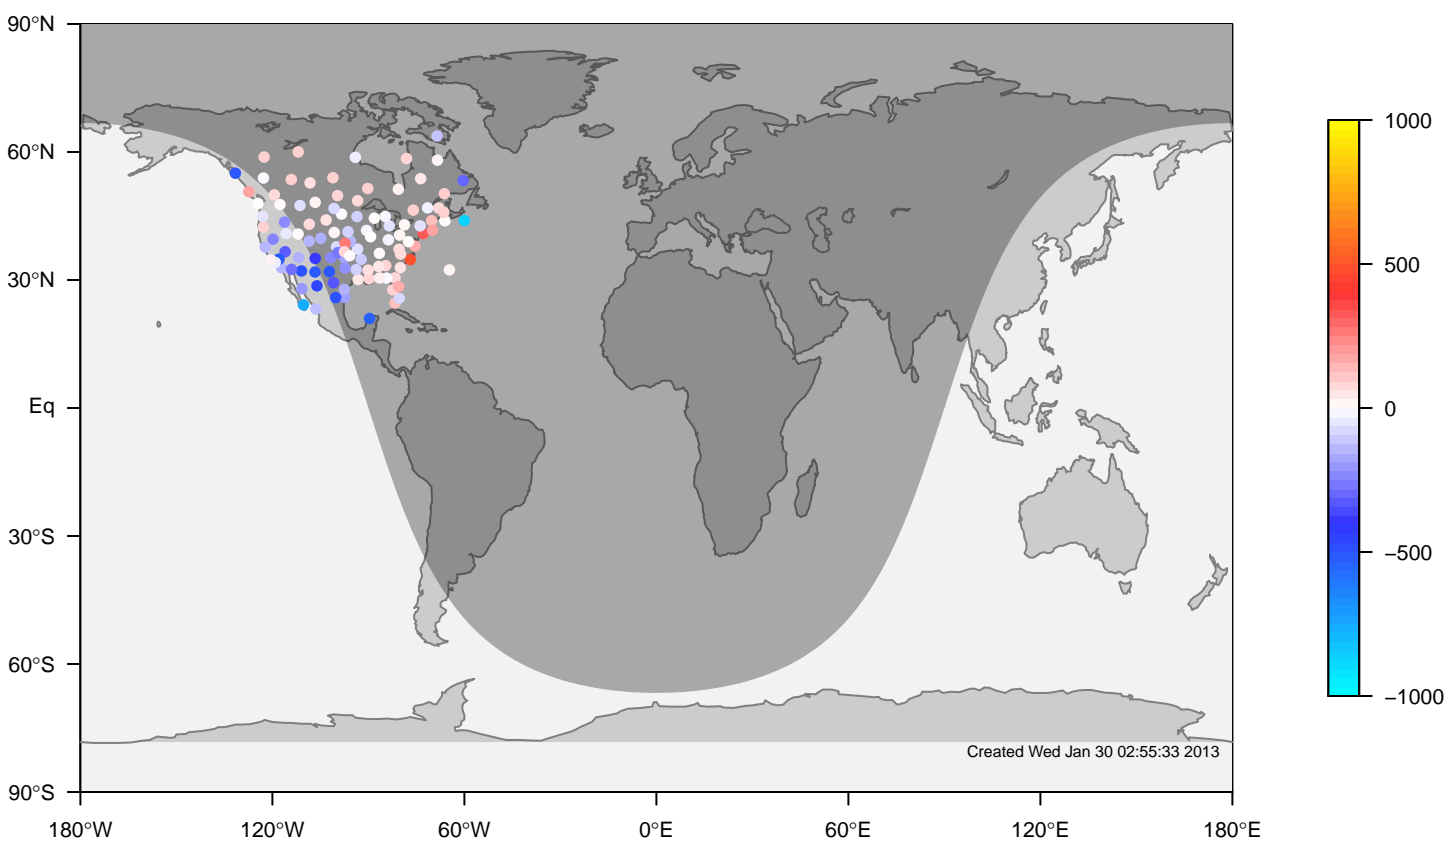

IGRA mixing height at 0UTC for November (2000-2011)

internal-TM5-od-tmpp-nam1x1 minus IGRA bias at 0UTC for November (2000-2011)

internal-TM5-od-tmpp-nam1x1 mixing height at 0UTC for December (2000-2011)

IGRA mixing height at 0UTC for December (2000-2011)

internal-TM5-od-tmpp-nam1x1 minus IGRA bias at 0UTC for December (2000-2011)

internal-TM5-od-tmpp-nam1x1 all-season mixing height at 0UTC (2000-2011)

IGRA all-season mixing height at 0UTC (2000-2011)