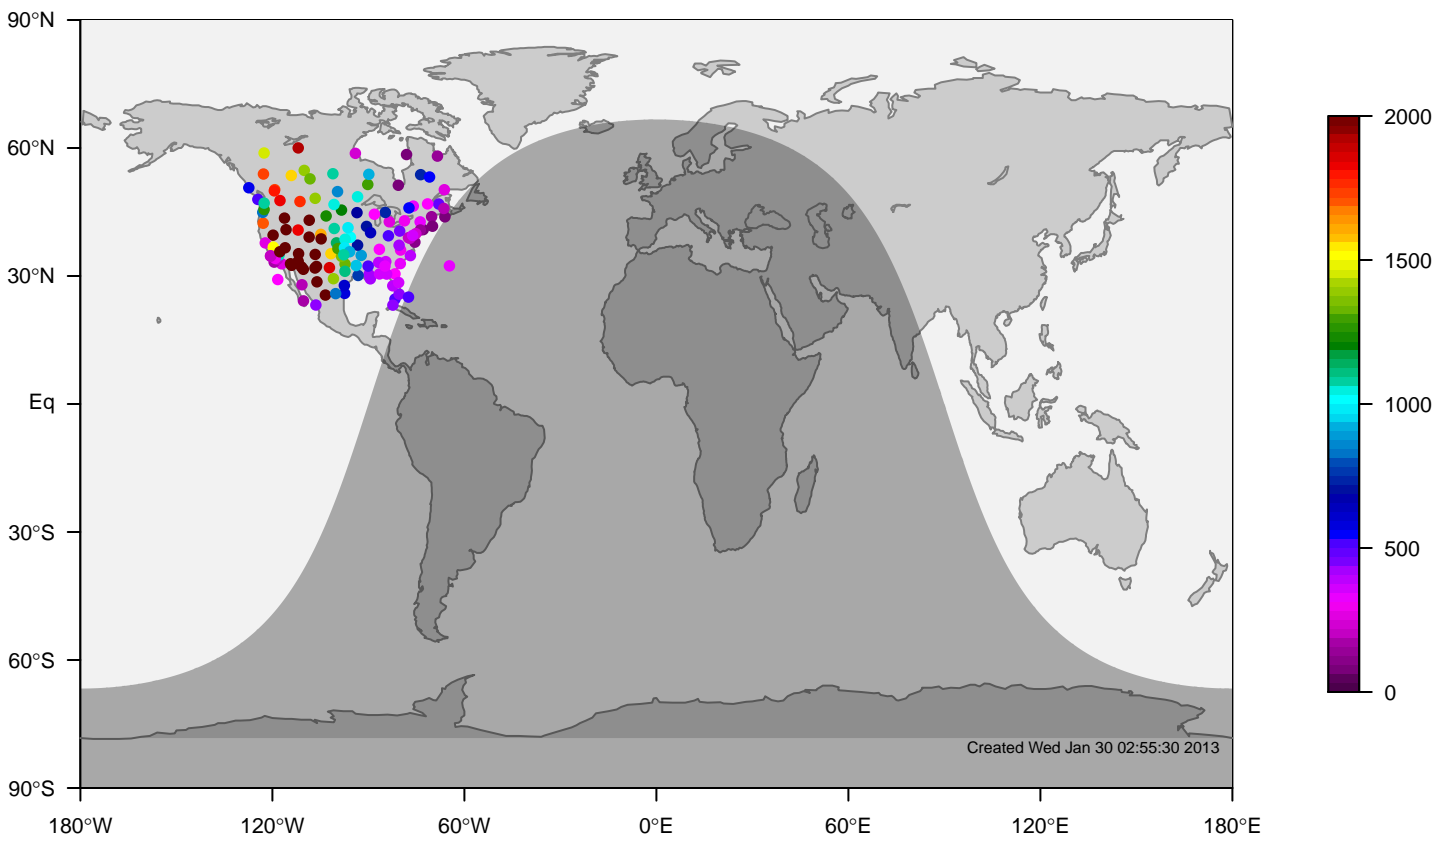

internal-TM5-od-tmpp-nam1x1 mixing height at 0UTC for May (2000-2011)

IGRA mixing height at 0UTC for May (2000-2011)

internal-TM5-od-tmpp-nam1x1 minus IGRA bias at 0UTC for May (2000-2011)

internal-TM5-od-tmpp-nam1x1 mixing height at 0UTC for June (2000-2011)

IGRA mixing height at 0UTC for June (2000-2011)

internal-TM5-od-tmpp-nam1x1 minus IGRA bias at 0UTC for June (2000-2011)

internal-TM5-od-tmpp-nam1x1 mixing height at 0UTC for July (2000-2011)

IGRA mixing height at 0UTC for July (2000-2011)