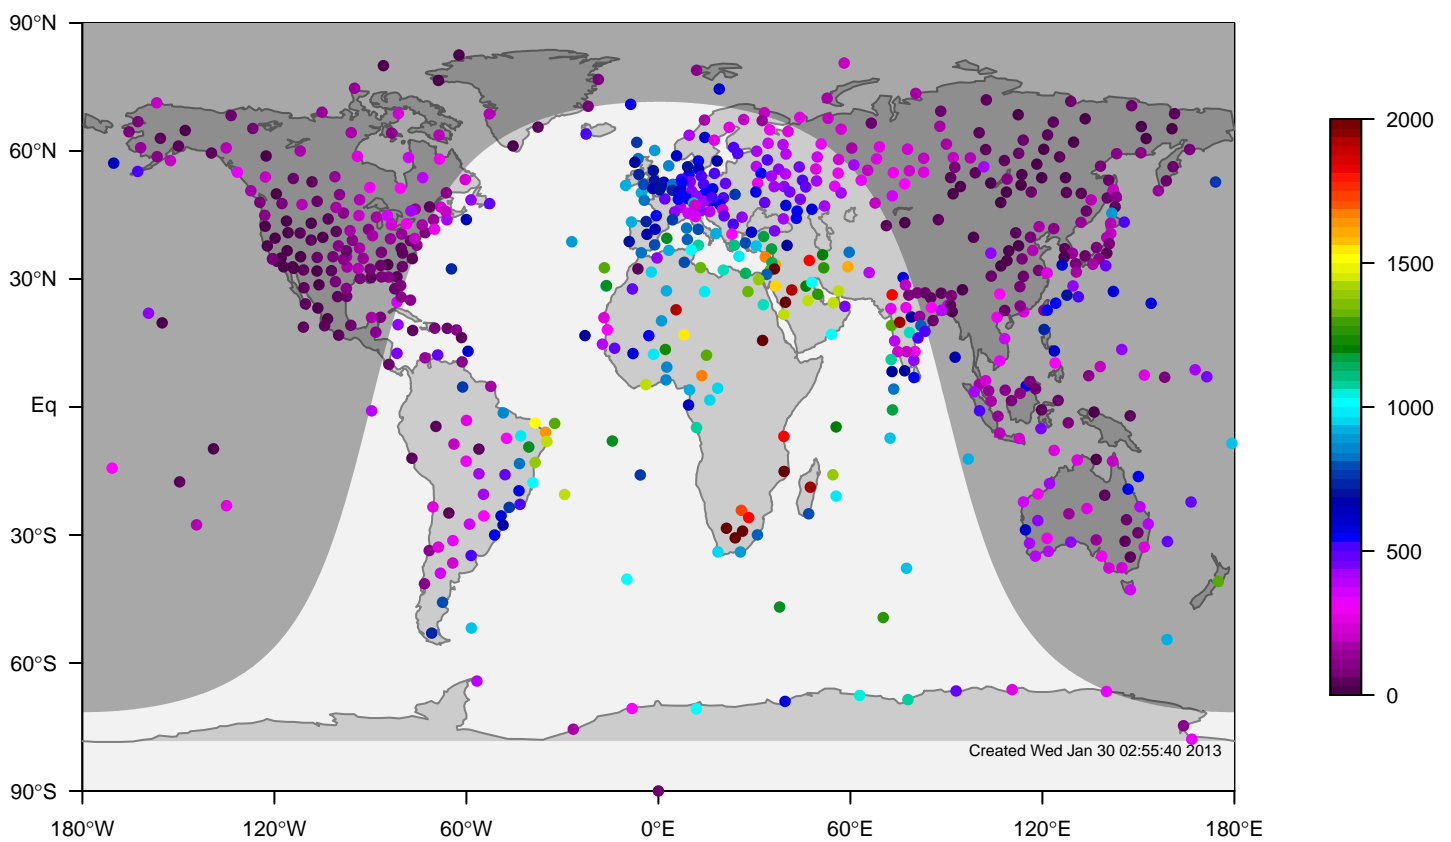

IGRA mixing height at 12UTC for November (2000-2011)