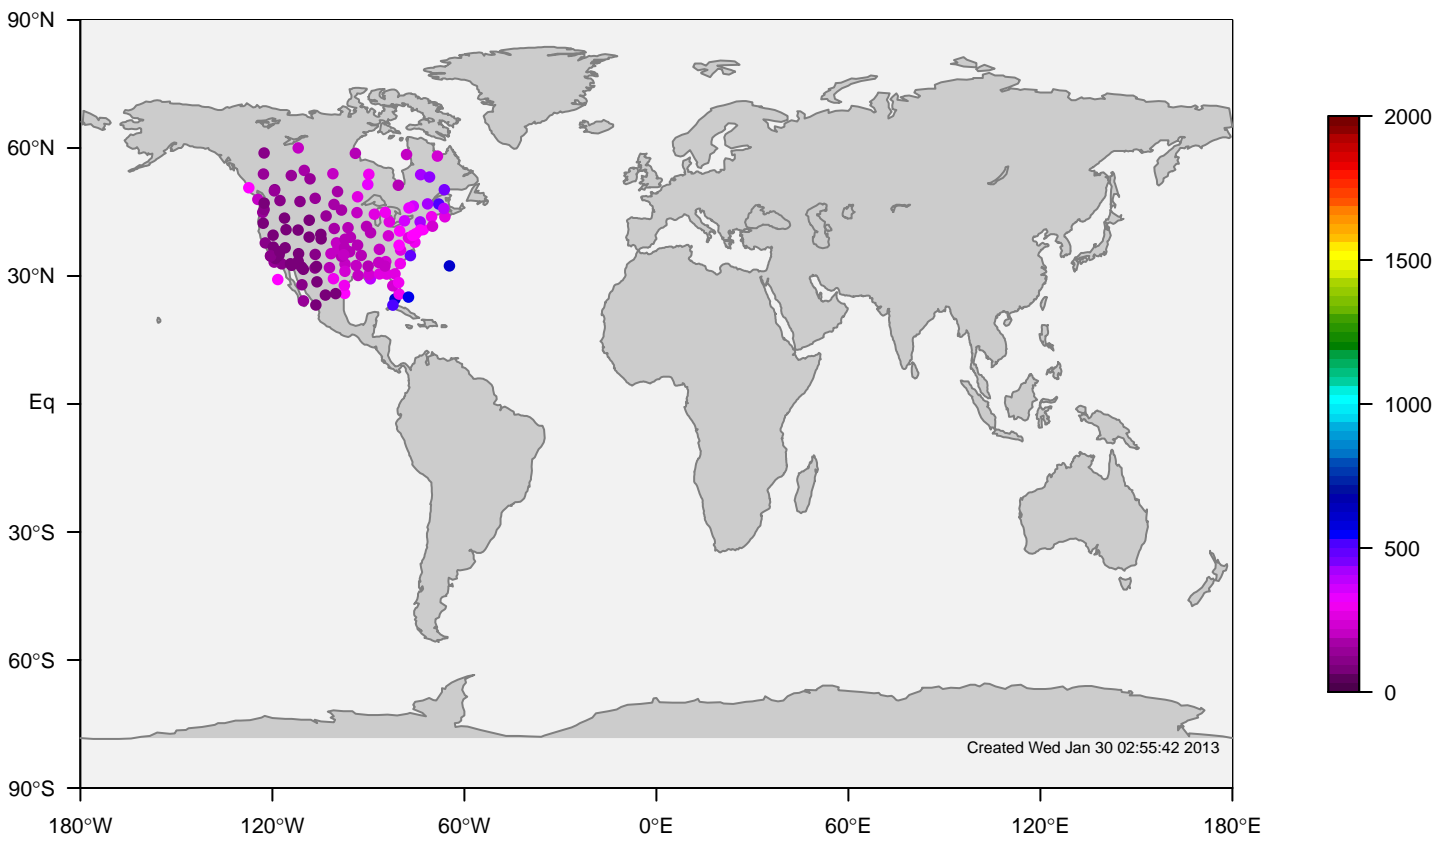

IGRA mixing height at 12UTC for November (2000-2011)

internal-TM5-od-tmpp-nam1x1 minus IGRA bias at 12UTC for November (2000-2011)

internal-TM5-od-tmpp-nam1x1 mixing height at 12UTC for December (2000-2011)

IGRA mixing height at 12UTC for December (2000-2011)

internal-TM5-od-tmpp-nam1x1 minus IGRA bias at 12UTC for December (2000-2011)

internal-TM5-od-tmpp-nam1x1 all-season mixing height at 12UTC (2000-2011)