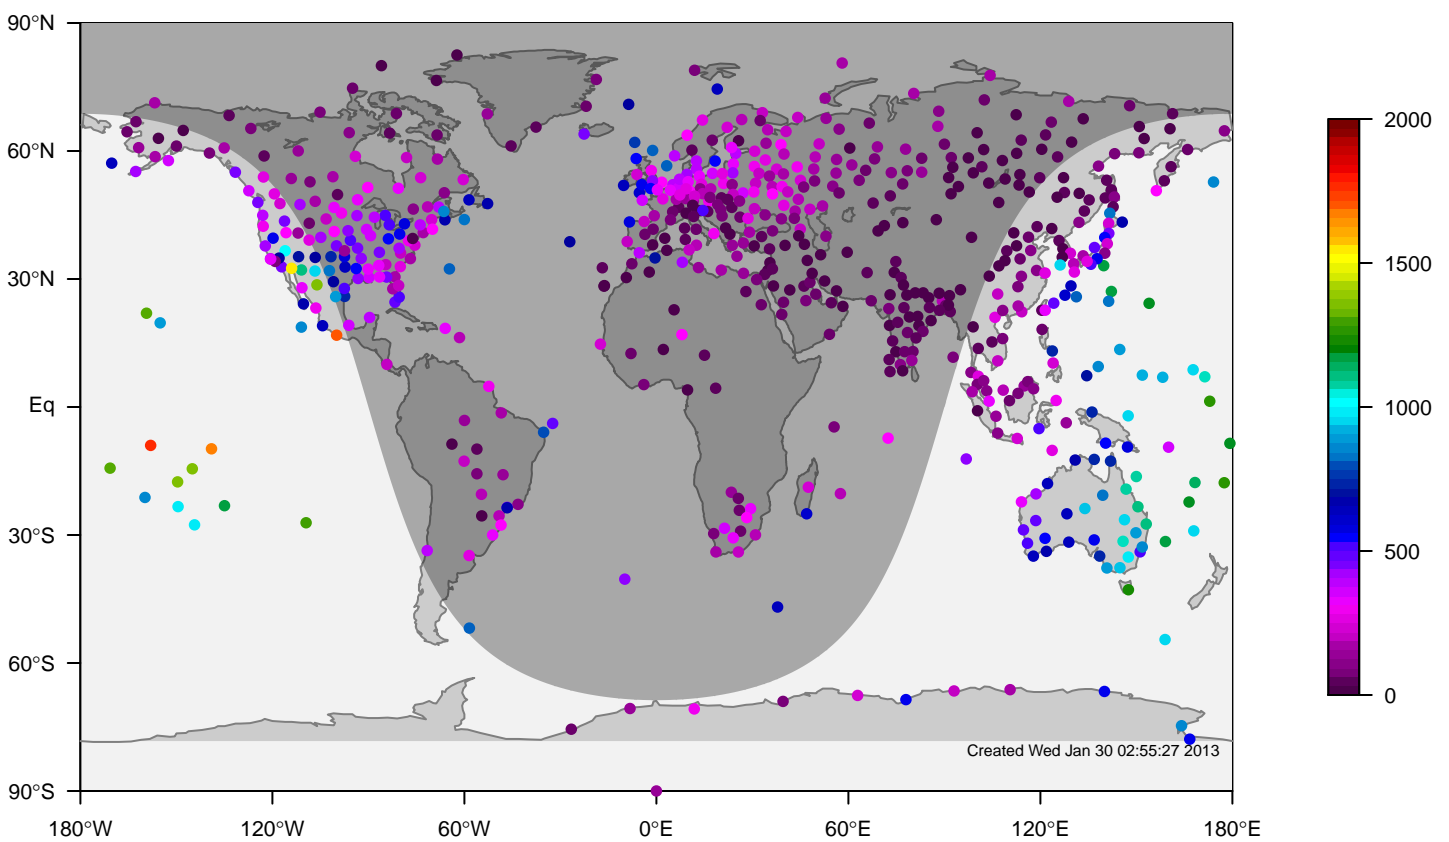

internal-TM5-od-tmpp-nam1x1 mixing height at UTC for January (2000-2011)

IGRA mixing height at UTC for January (2000-2011)

internal-TM5-od-tmpp-nam1x1 minus IGRA bias at UTC for January (2000-2011)

internal-TM5-od-tmpp-nam1x1 mixing height at 0UTC for February (2000-2011)

IGRA mixing height at 0UTC for February (2000-2011)

internal-TM5-od-tmpp-nam1x1 minus IGRA bias at 0UTC for February (2000-2011)

internal-TM5-od-tmpp-nam1x1 mixing height at 0UTC for March (2000-2011)

IGRA mixing height at 0UTC for March (2000-2011)