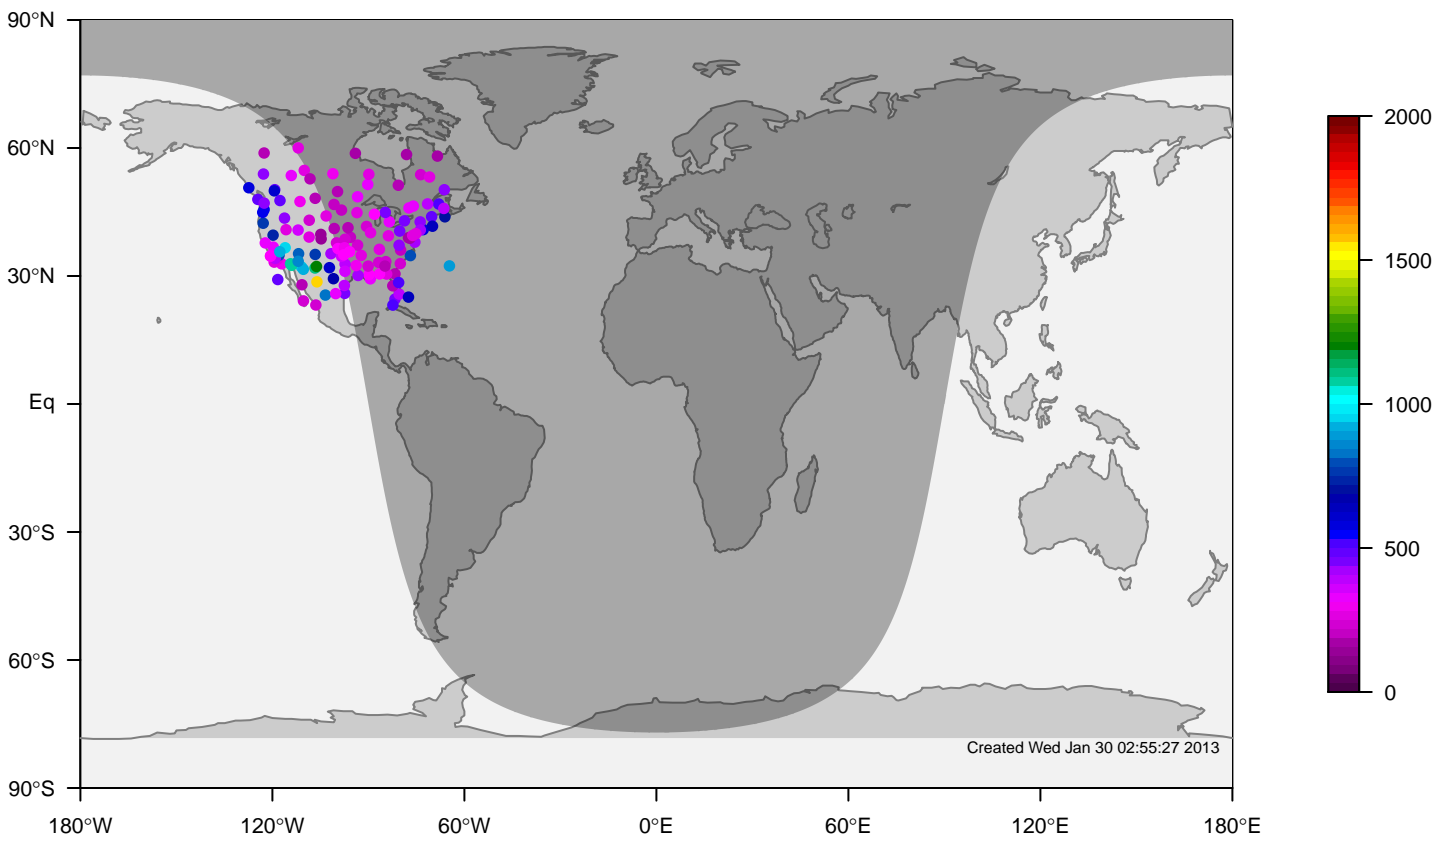

internal-TM5-od-tmpp-nam1x1 mixing height at UTC for January (2000-2011)

IGRA mixing height at UTC for January (2000-2011)

internal-TM5-od-tmpp-nam1x1 minus IGRA bias at UTC for January (2000-2011)

internal-TM5-od-tmpp-nam1x1 mixing height at 0UTC for February (2000-2011)

IGRA mixing height at 0UTC for February (2000-2011)

internal-TM5-od-tmpp-nam1x1 minus IGRA bias at 0UTC for February (2000-2011)

internal-TM5-od-tmpp-nam1x1 mixing height at 0UTC for March (2000-2011)

IGRA mixing height at 0UTC for March (2000-2011)