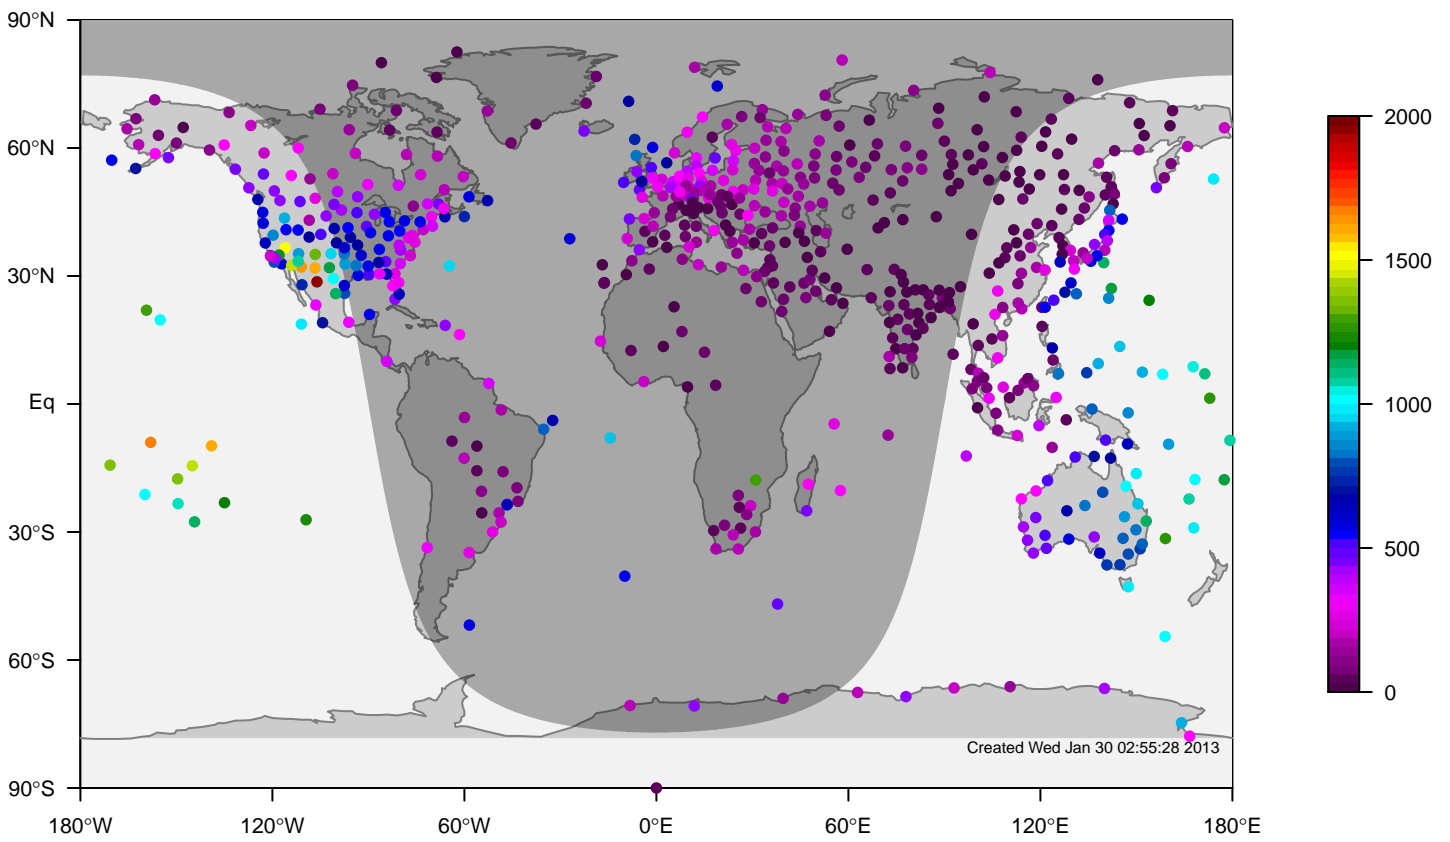

internal-TM5-od-tmpp-nam1x1 mixing height at UTC for January (2000-2011)

IGRA mixing height at UTC for January (2000-2011)

internal-TM5-od-tmpp-nam1x1 minus IGRA bias at UTC for January (2000-2011)

internal-TM5-od-tmpp-nam1x1 mixing height at 0UTC for February (2000-2011)

IGRA mixing height at 0UTC for February (2000-2011)

internal-TM5-od-tmpp-nam1x1 minus IGRA bias at 0UTC for February (2000-2011)

internal-TM5-od-tmpp-nam1x1 mixing height at 0UTC for March (2000-2011)

IGRA mixing height at 0UTC for March (2000-2011)