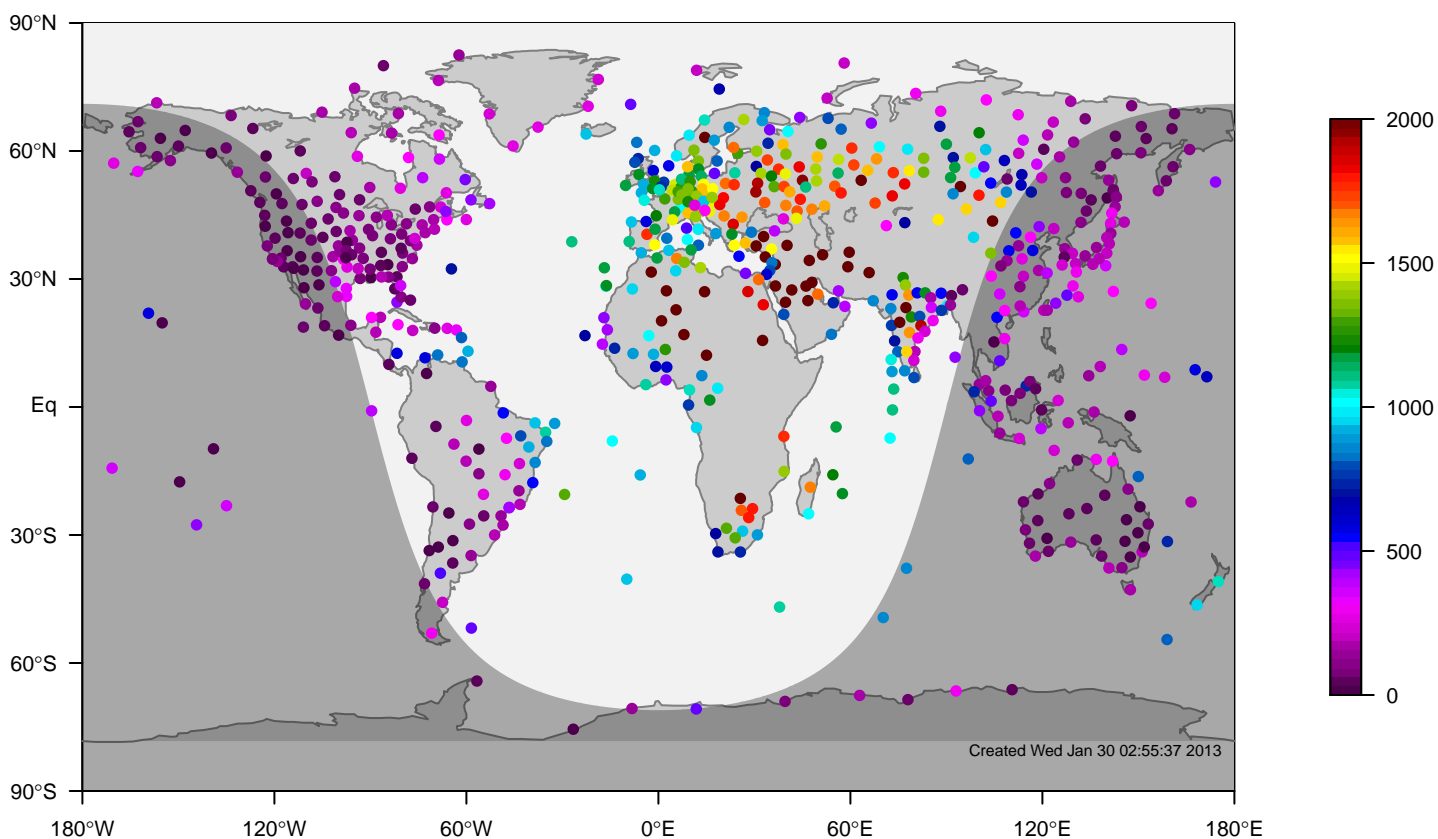

IGRA mixing height at 12UTC for May (2000-2011)