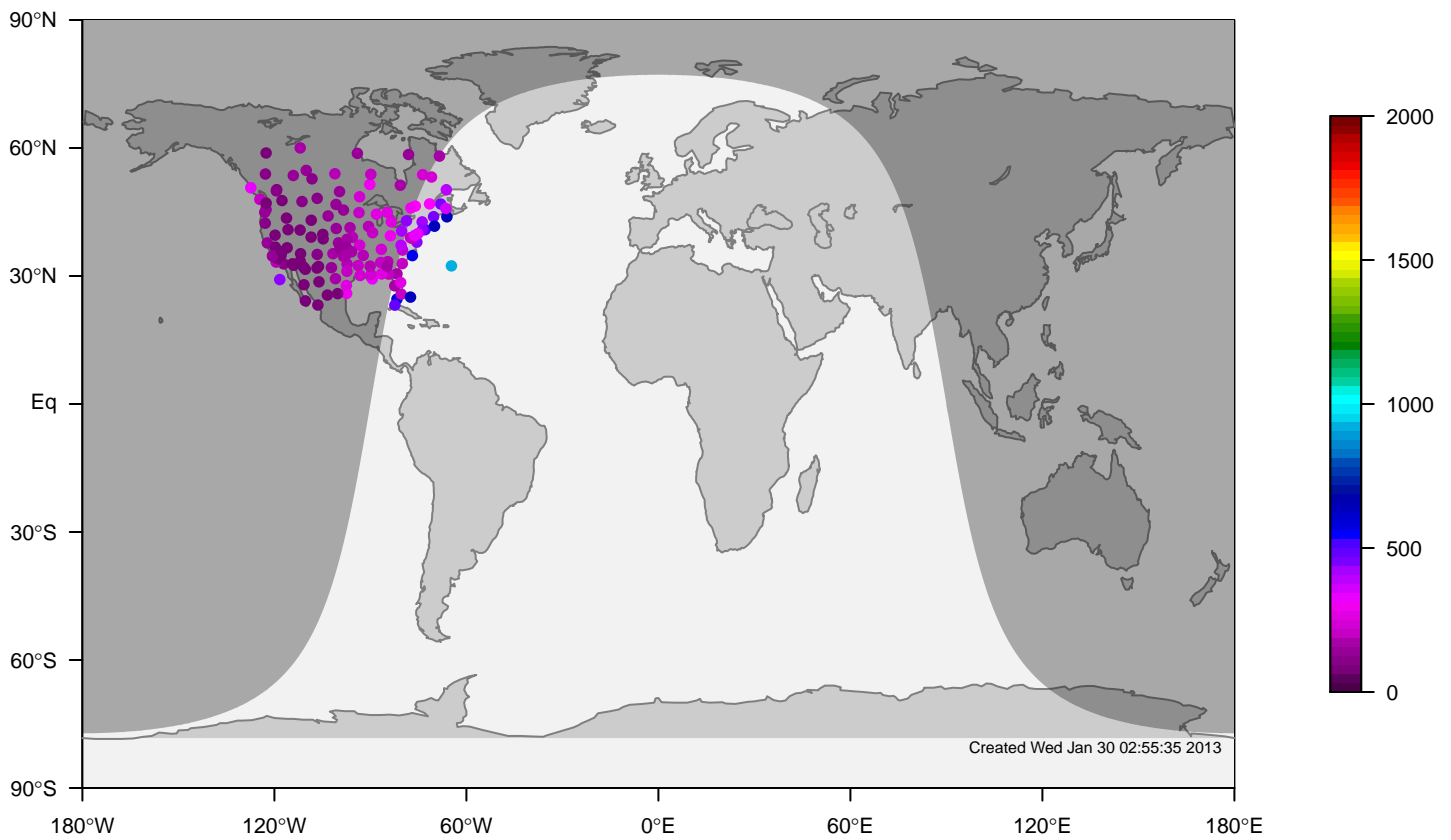

internal-TM5-od-tmpp-nam1x1 mixing height at 12UTC for February (2000-2011)