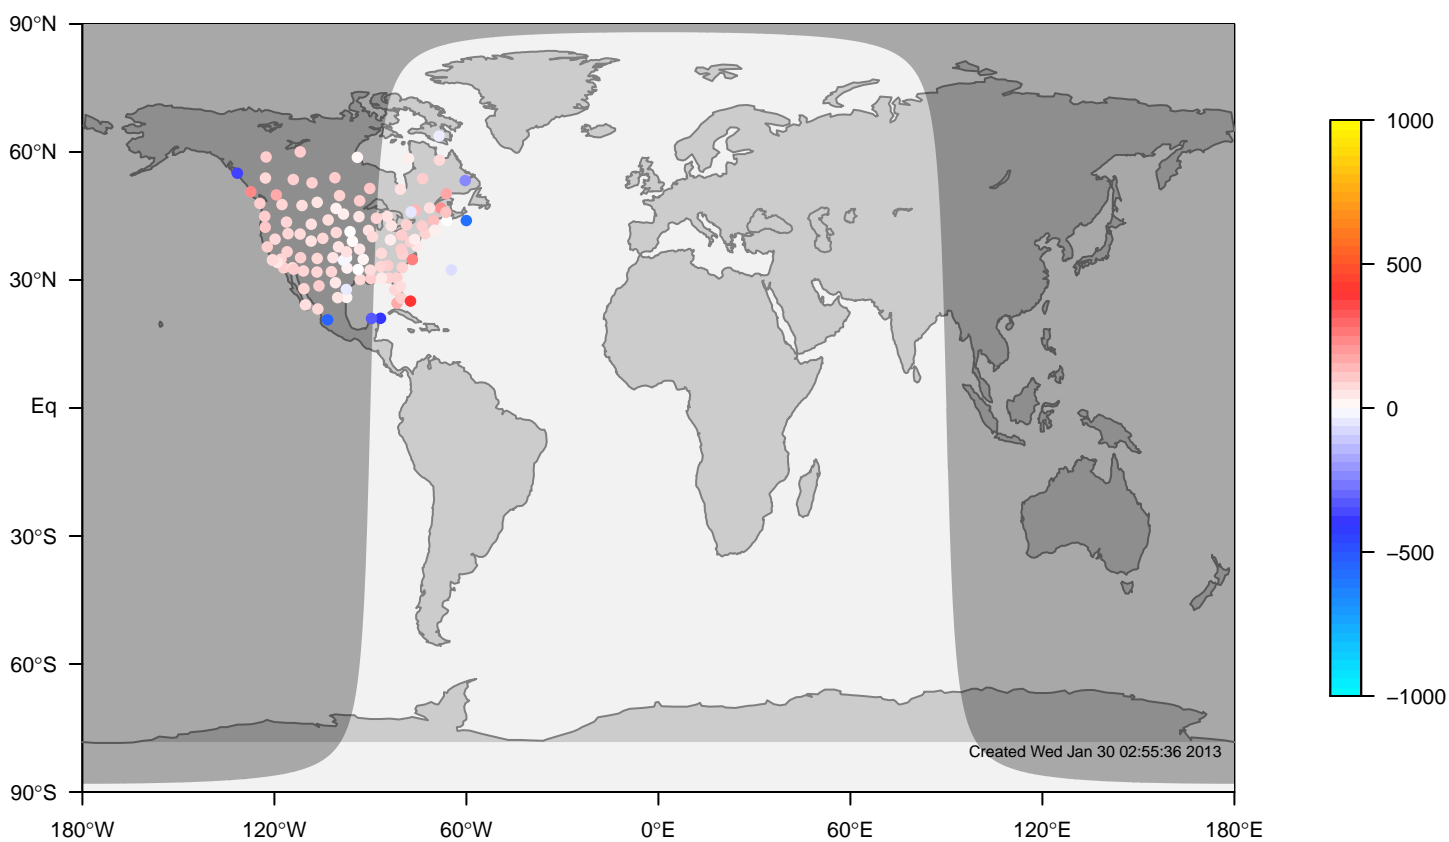

internal-TM5-od-tmpp-nam1x1 minus IGRA bias at 12UTC for February (2000-2011)

internal-TM5-od-tmpp-nam1x1 mixing height at 12UTC for March (2000-2011)

IGRA mixing height at 12UTC for March (2000-2011)

internal-TM5-od-tmpp-nam1x1 minus IGRA bias at 12UTC for March (2000-2011)