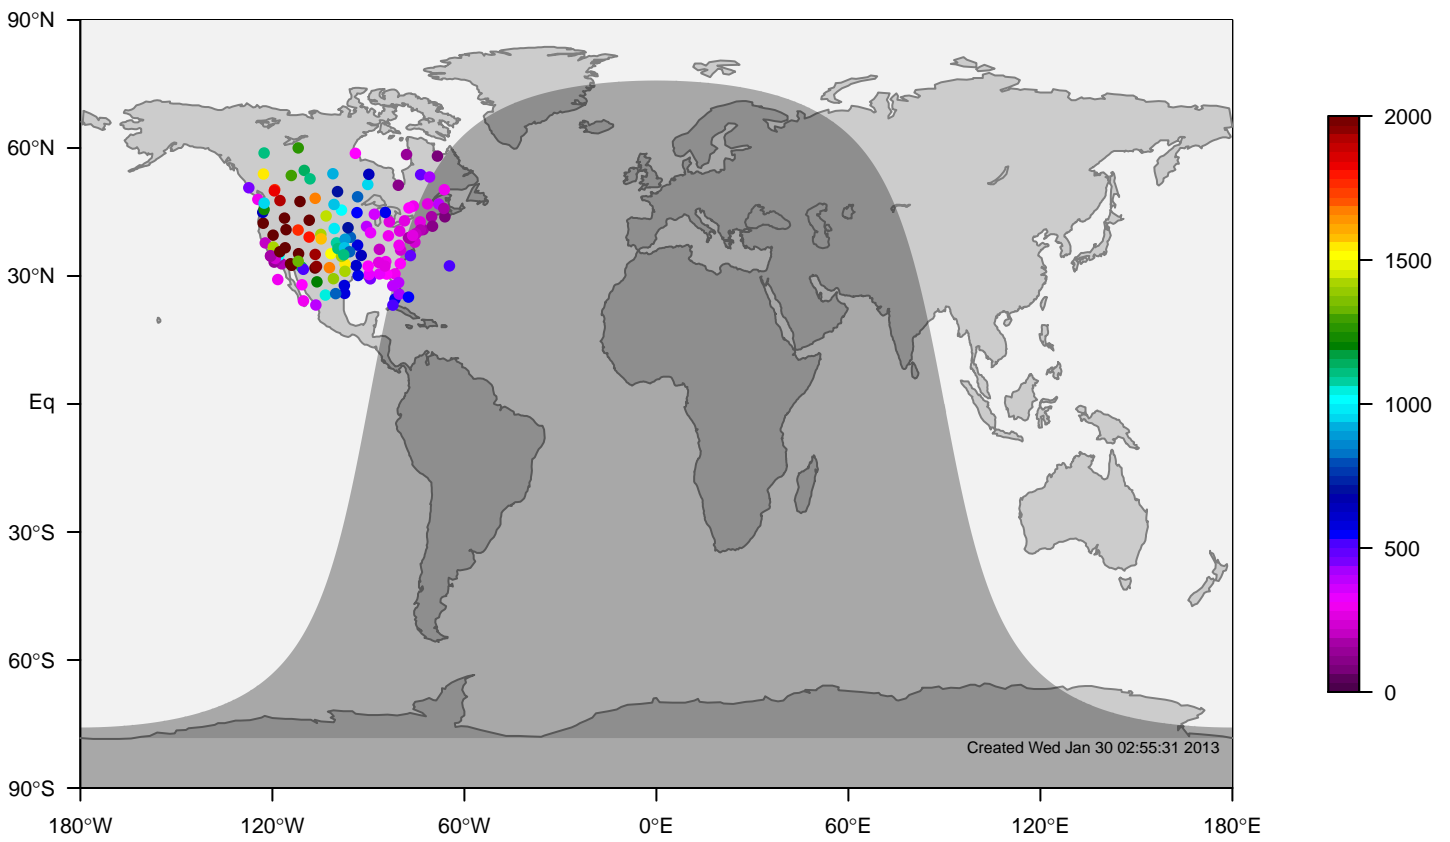

IGRA mixing height at 0UTC for June (2000-2011)

internal-TM5-od-tmpp-nam1x1 minus IGRA bias at 0UTC for June (2000-2011)

internal-TM5-od-tmpp-nam1x1 mixing height at 0UTC for July (2000-2011)

IGRA mixing height at 0UTC for July (2000-2011)

internal-TM5-od-tmpp-nam1x1 minus IGRA bias at 0UTC for July (2000-2011)

internal-TM5-od-tmpp-nam1x1 mixing height at 0UTC for August (2000-2011)

IGRA mixing height at 0UTC for August (2000-2011)

internal-TM5-od-tmpp-nam1x1 minus IGRA bias at 0UTC for August (2000-2011)