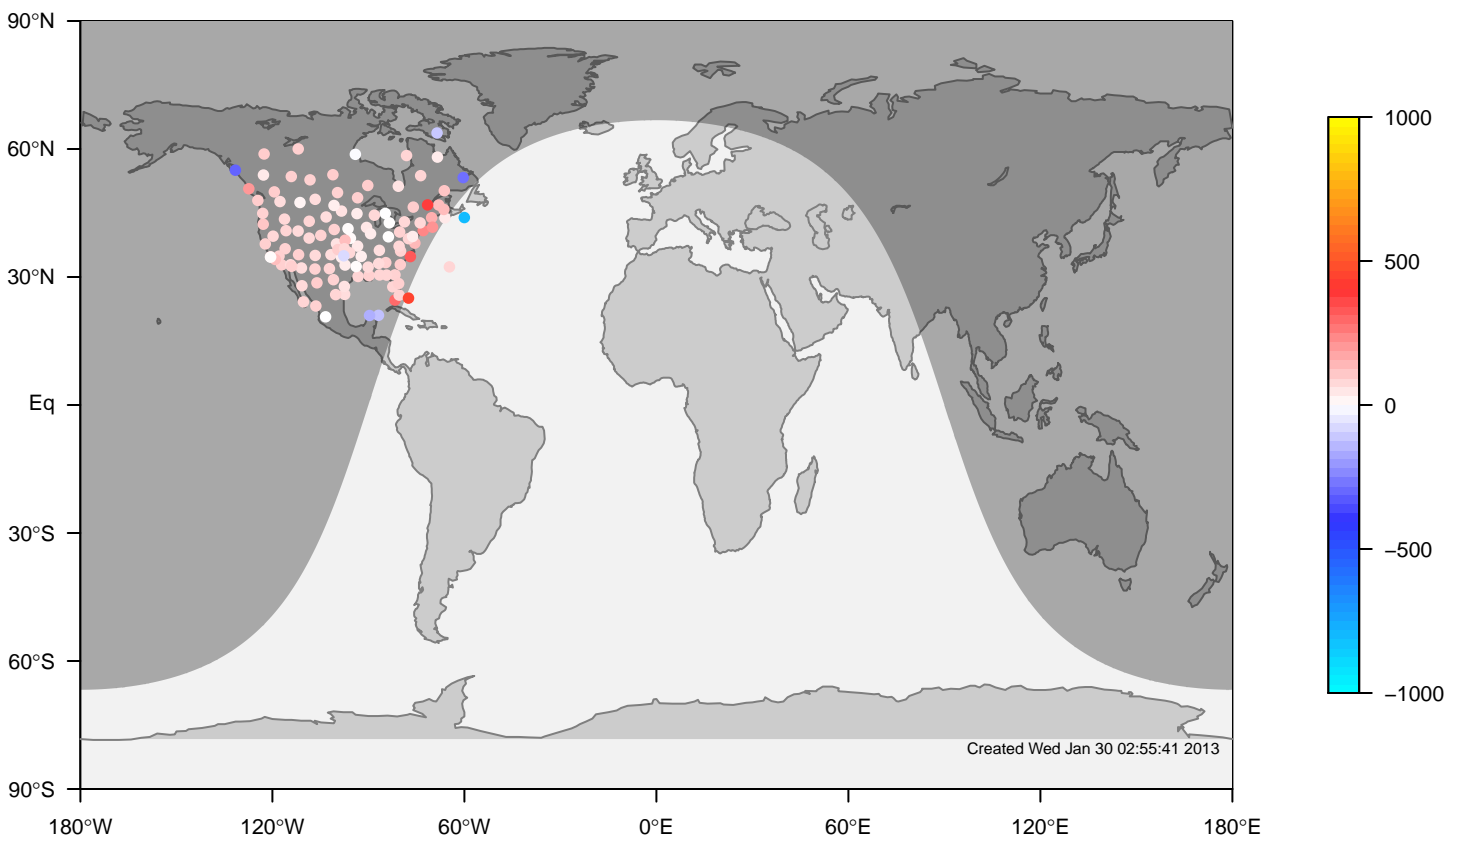

IGRA mixing height at 12UTC for November (2000-2011)

internal-TM5-od-tmpp-nam1x1 minus IGRA bias at 12UTC for November (2000-2011)

internal-TM5-od-tmpp-nam1x1 mixing height at 12UTC for December (2000-2011)

IGRA mixing height at 12UTC for December (2000-2011)

internal-TM5-od-tmpp-nam1x1 minus IGRA bias at 12UTC for December (2000-2011)

internal-TM5-od-tmpp-nam1x1 all-season mixing height at 12UTC (2000-2011)