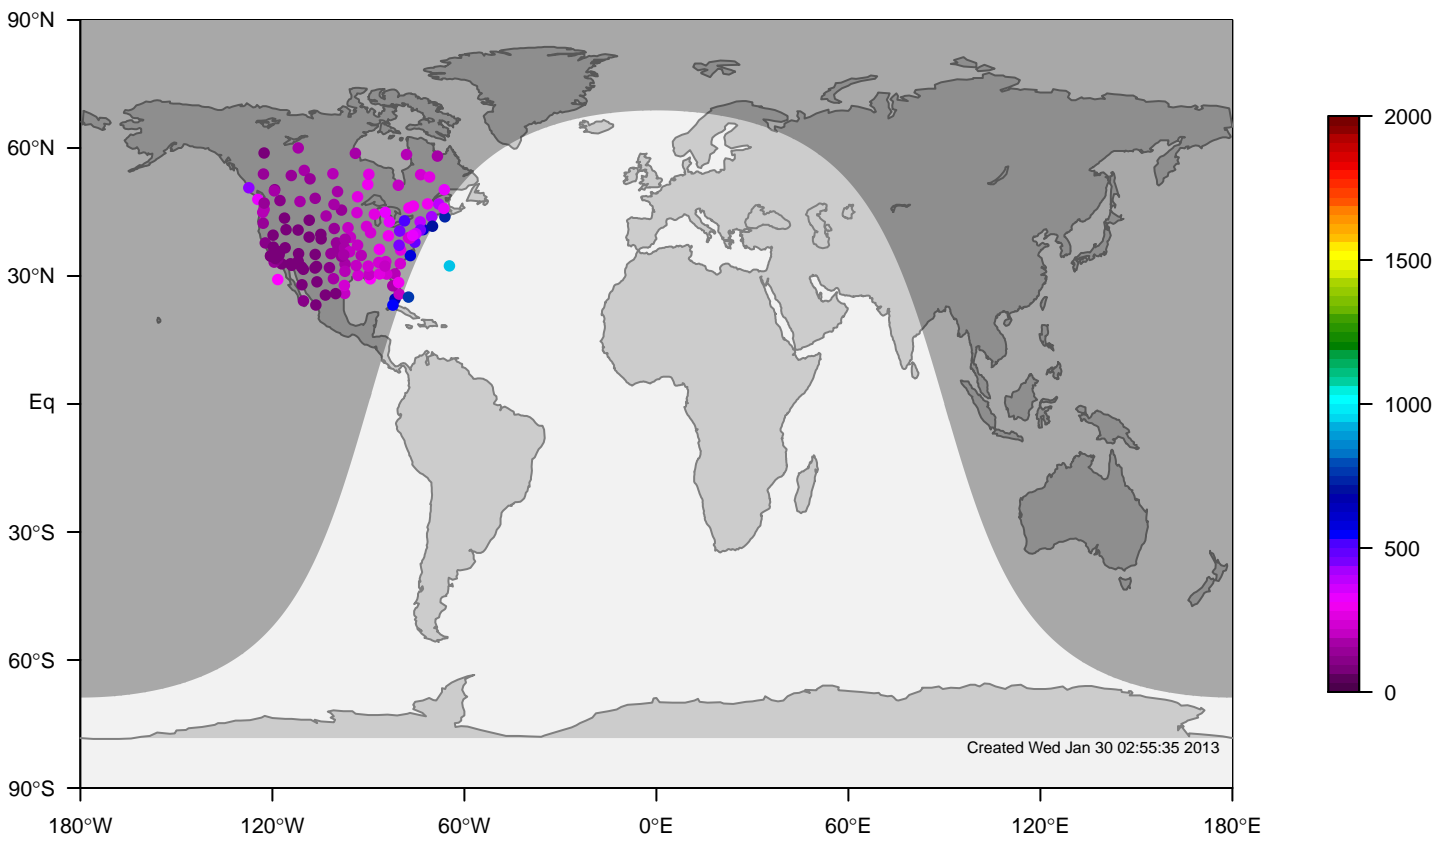

internal-TM5-od-tmpp-nam1x1 mixing height at 12UTC for January (2000-2011)