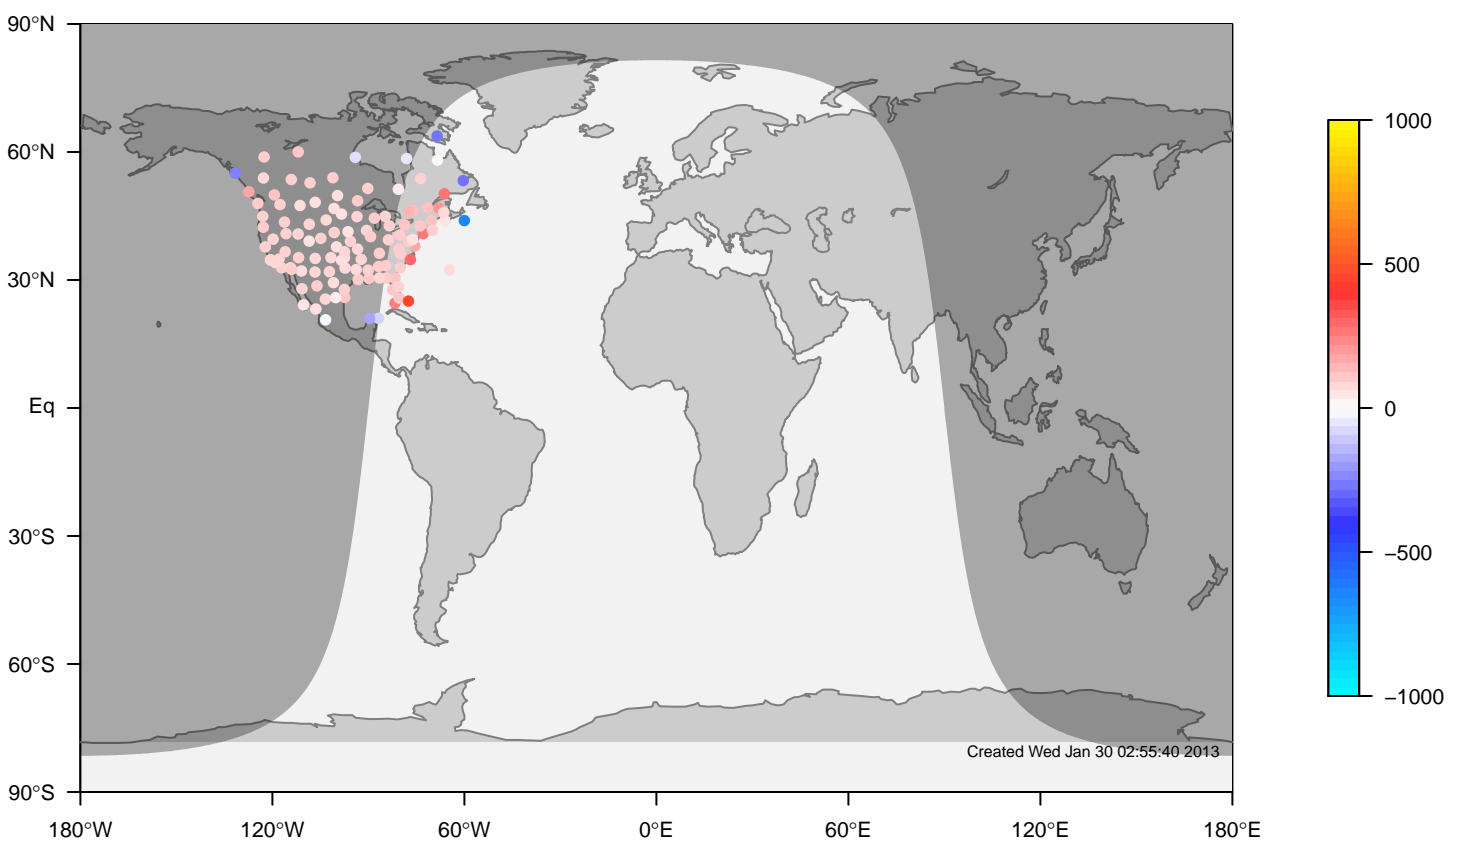

IGRA mixing height at 12UTC for September (2000-2011)

internal-TM5-od-tmpp-nam1x1 minus IGRA bias at 12UTC for September (2000-2011)

internal-TM5-od-tmpp-nam1x1 mixing height at 12UTC for October (2000-2011)

IGRA mixing height at 12UTC for October (2000-2011)

internal-TM5-od-tmpp-nam1x1 minus IGRA bias at 12UTC for October (2000-2011)

internal-TM5-od-tmpp-nam1x1 mixing height at 12UTC for November (2000-2011)