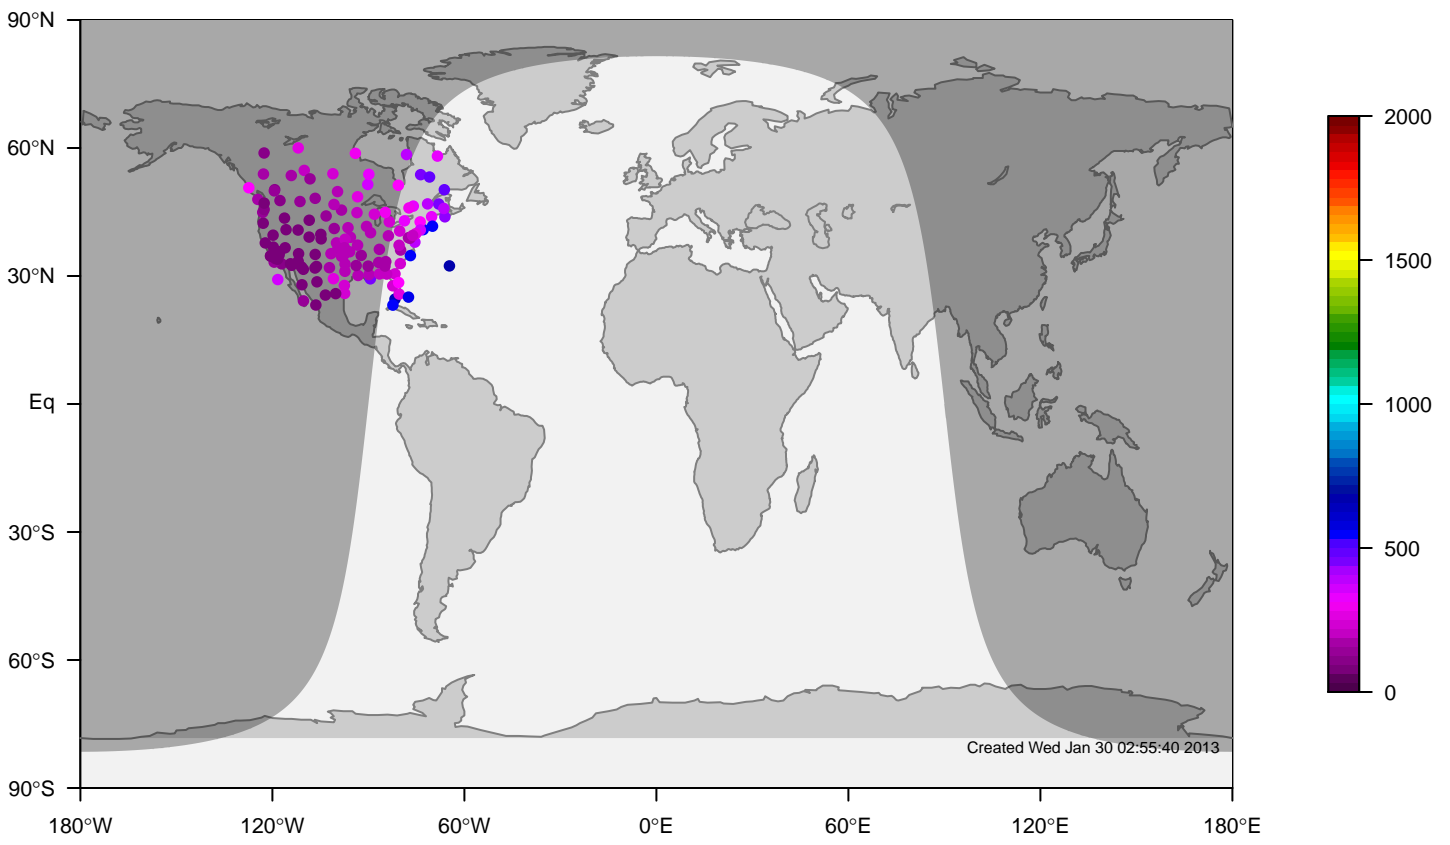

internal-TM5-od-tmpp-nam1x1 mixing height at 12UTC for August (2000-2011)

IGRA mixing height at 12UTC for August (2000-2011)

internal-TM5-od-tmpp-nam1x1 minus IGRA bias at 12UTC for August (2000-2011)

internal-TM5-od-tmpp-nam1x1 mixing height at 12UTC for September (2000-2011)

IGRA mixing height at 12UTC for September (2000-2011)

internal-TM5-od-tmpp-nam1x1 minus IGRA bias at 12UTC for September (2000-2011)

internal-TM5-od-tmpp-nam1x1 mixing height at 12UTC for October (2000-2011)