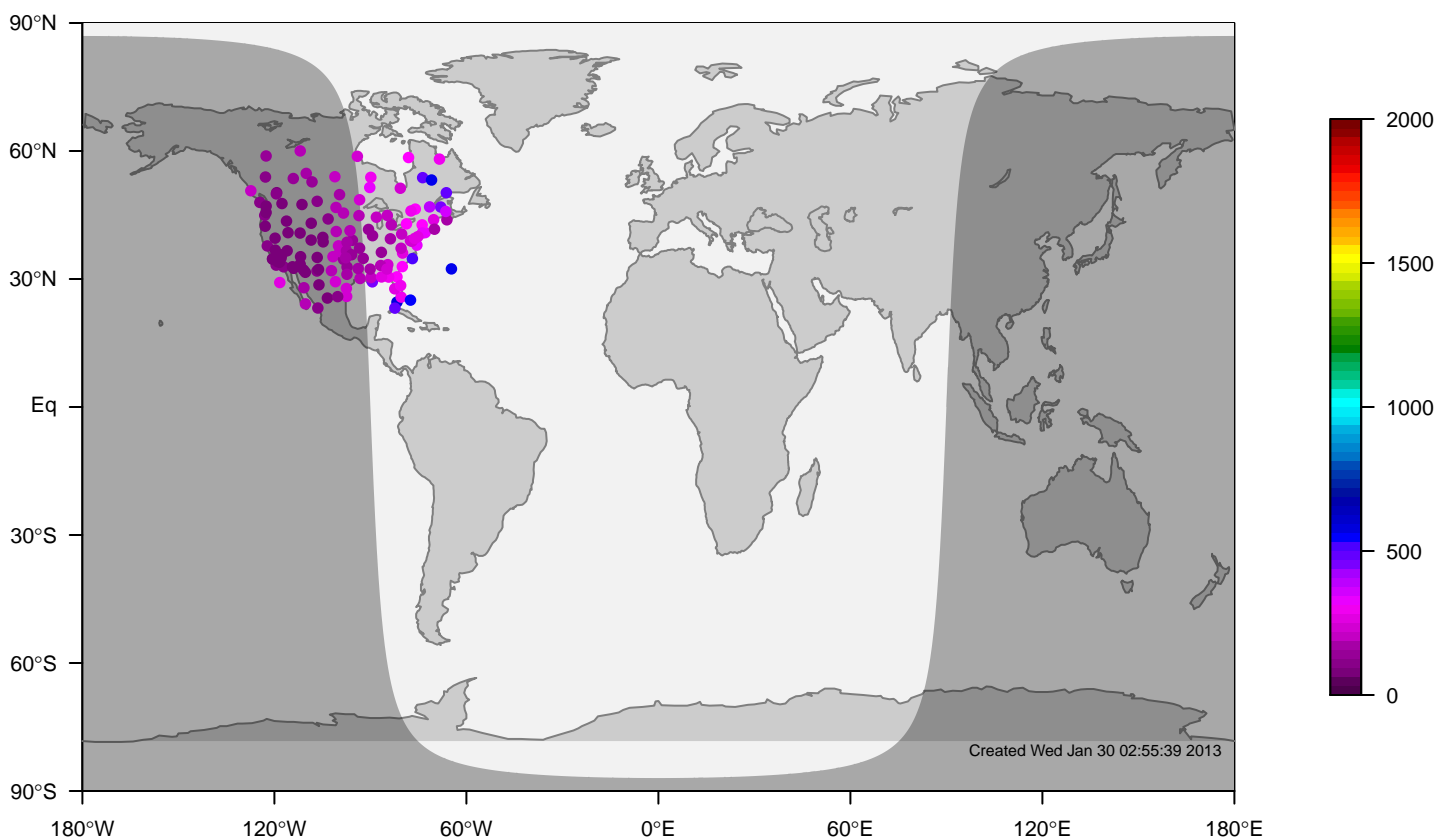

internal-TM5-od-tmpp-nam1x1 mixing height at 12UTC for August (2000-2011)

IGRA mixing height at 12UTC for August (2000-2011)

internal-TM5-od-tmpp-nam1x1 minus IGRA bias at 12UTC for August (2000-2011)

internal-TM5-od-tmpp-nam1x1 mixing height at 12UTC for September (2000-2011)

IGRA mixing height at 12UTC for September (2000-2011)

internal-TM5-od-tmpp-nam1x1 minus IGRA bias at 12UTC for September (2000-2011)

internal-TM5-od-tmpp-nam1x1 mixing height at 12UTC for October (2000-2011)