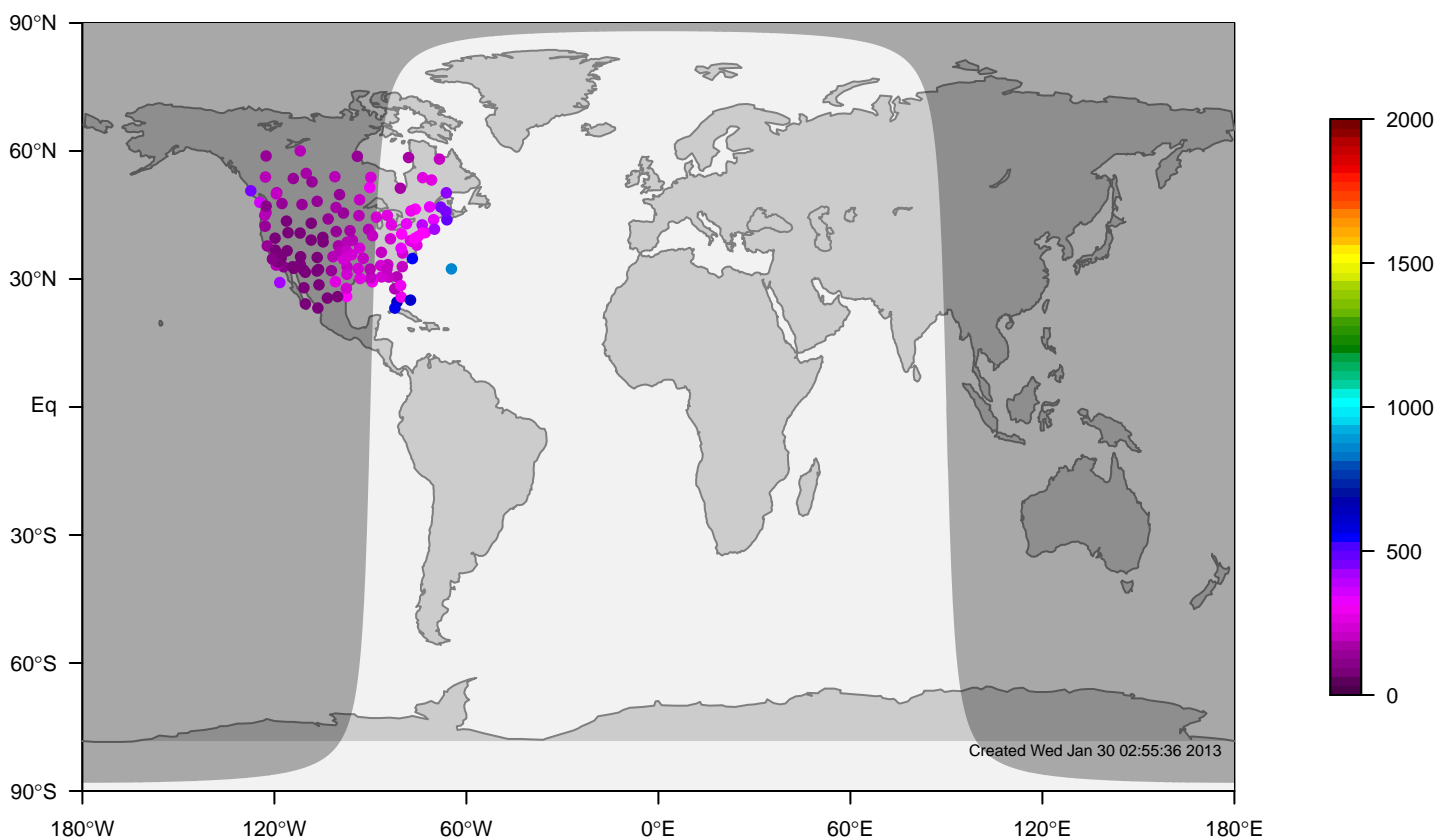

internal-TM5-od-tmpp-nam1x1 mixing height at 12UTC for March (2000-2011)