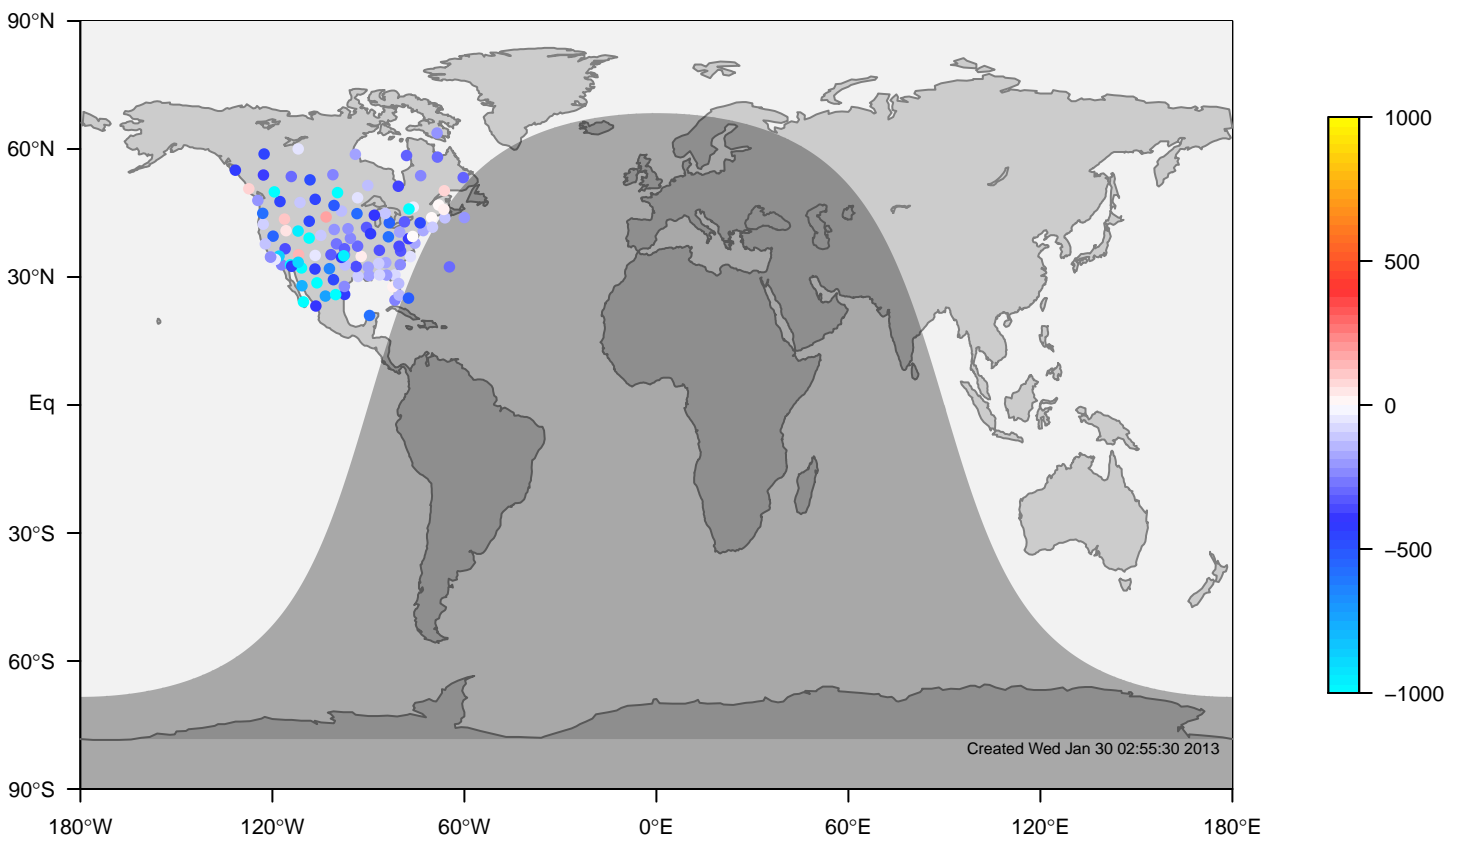

IGRA mixing height at 0UTC for June (2000-2011)

internal-TM5-od-tmpp-nam1x1 minus IGRA bias at 0UTC for June (2000-2011)

internal-TM5-od-tmpp-nam1x1 mixing height at 0UTC for July (2000-2011)

IGRA mixing height at 0UTC for July (2000-2011)

internal-TM5-od-tmpp-nam1x1 minus IGRA bias at 0UTC for July (2000-2011)

internal-TM5-od-tmpp-nam1x1 mixing height at 0UTC for August (2000-2011)

IGRA mixing height at 0UTC for August (2000-2011)

internal-TM5-od-tmpp-nam1x1 minus IGRA bias at 0UTC for August (2000-2011)