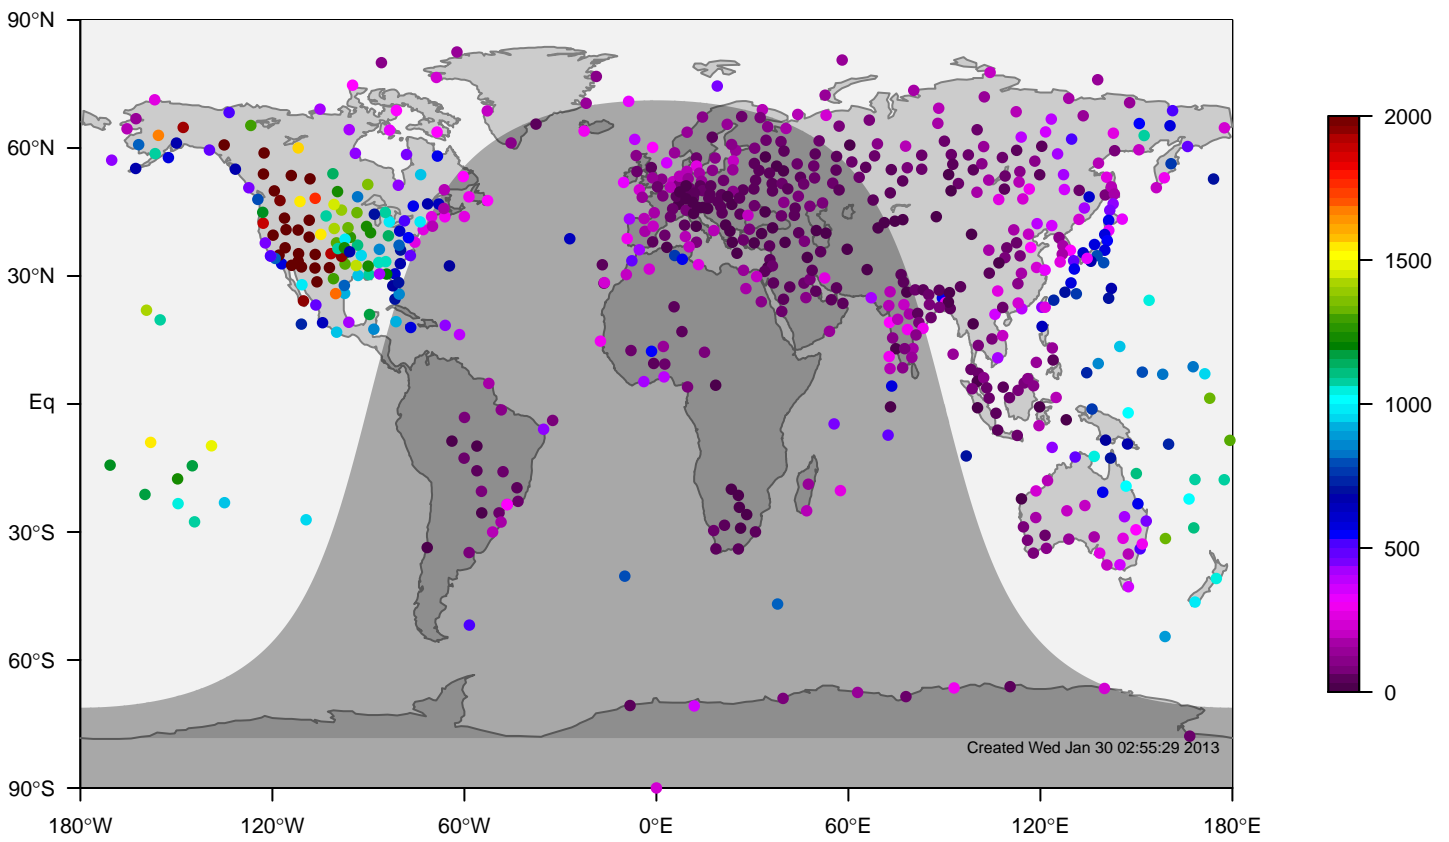

IGRA mixing height at 0UTC for February (2000-2011)

internal-TM5-od-tmpp-nam1x1 minus IGRA bias at 0UTC for February (2000-2011)

internal-TM5-od-tmpp-nam1x1 mixing height at 0UTC for March (2000-2011)

IGRA mixing height at 0UTC for March (2000-2011)

internal-TM5-od-tmpp-nam1x1 minus IGRA bias at 0UTC for March (2000-2011)

internal-TM5-od-tmpp-nam1x1 mixing height at 0UTC for April (2000-2011)

IGRA mixing height at 0UTC for April (2000-2011)

internal-TM5-od-tmpp-nam1x1 minus IGRA bias at 0UTC for April (2000-2011)

internal-TM5-od-tmpp-nam1x1 mixing height at 0UTC for May (2000-2011)

IGRA mixing height at 0UTC for May (2000-2011)

internal-TM5-od-tmpp-nam1x1 minus IGRA bias at 0UTC for May (2000-2011)

internal-TM5-od-tmpp-nam1x1 mixing height at 0UTC for June (2000-2011)