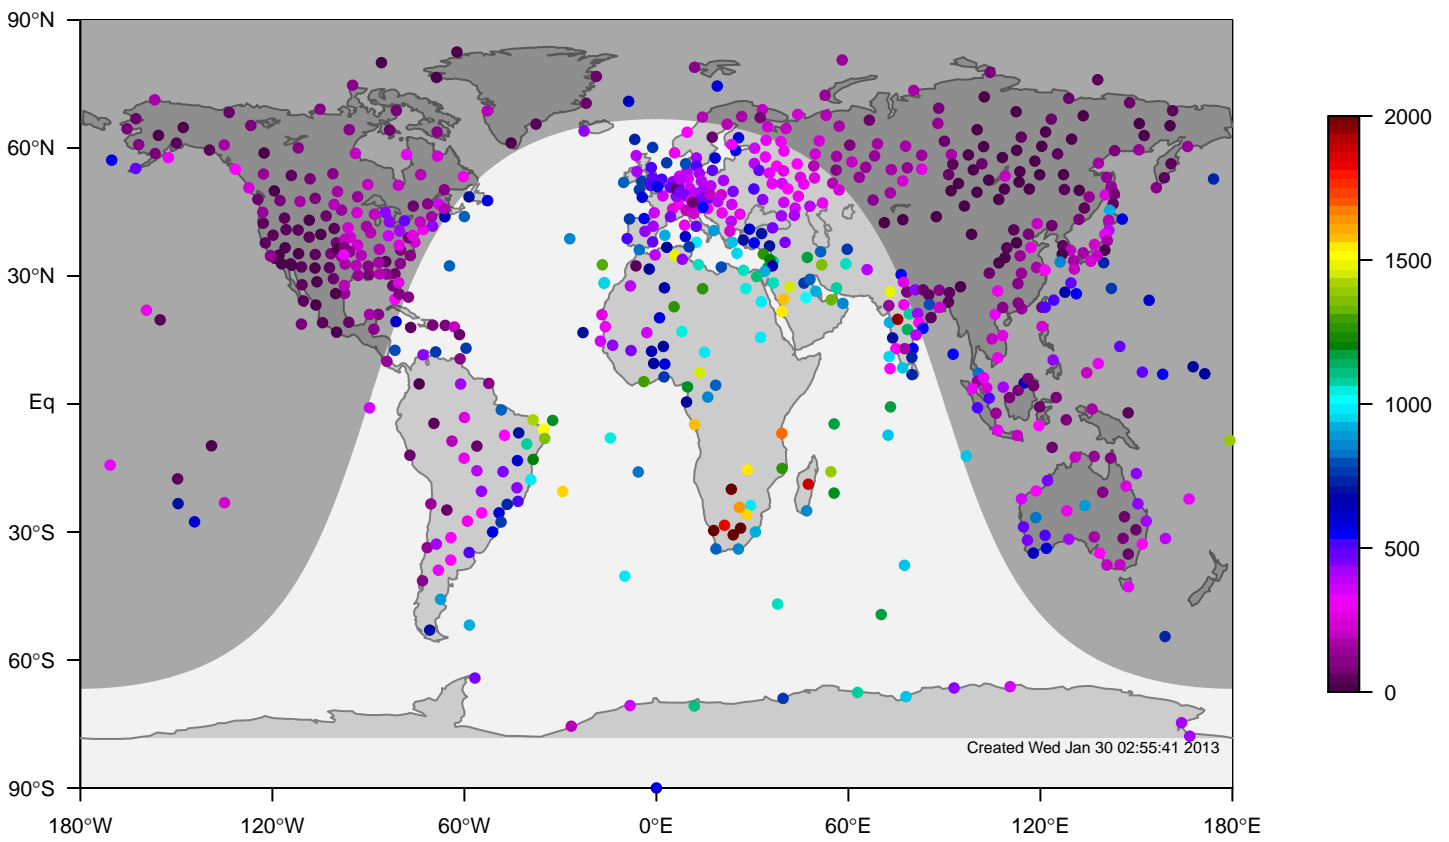

IGRA mixing height at 12UTC for November (2000-2011)

internal-TM5-od-tmpp-nam1x1 minus IGRA bias at 12UTC for November (2000-2011)

internal-TM5-od-tmpp-nam1x1 mixing height at 12UTC for December (2000-2011)

IGRA mixing height at 12UTC for December (2000-2011)

internal-TM5-od-tmpp-nam1x1 minus IGRA bias at 12UTC for December (2000-2011)

internal-TM5-od-tmpp-nam1x1 all-season mixing height at 12UTC (2000-2011)