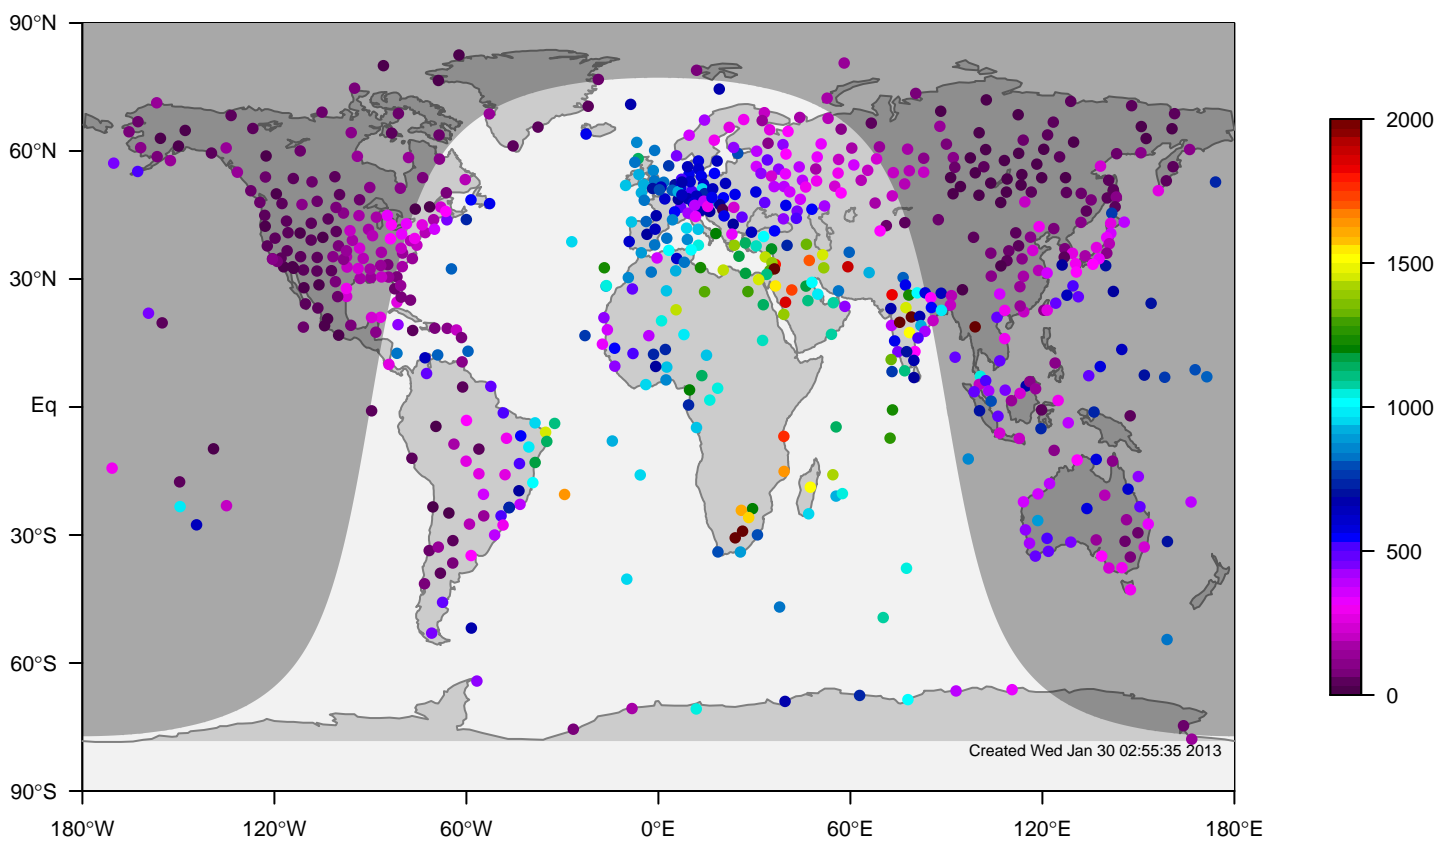

internal-TM5-od-tmpp-nam1x1 minus IGRA bias at 12UTC for January (2000-2011)

internal-TM5-od-tmpp-nam1x1 mixing height at 12UTC for February (2000-2011)

IGRA mixing height at 12UTC for February (2000-2011)