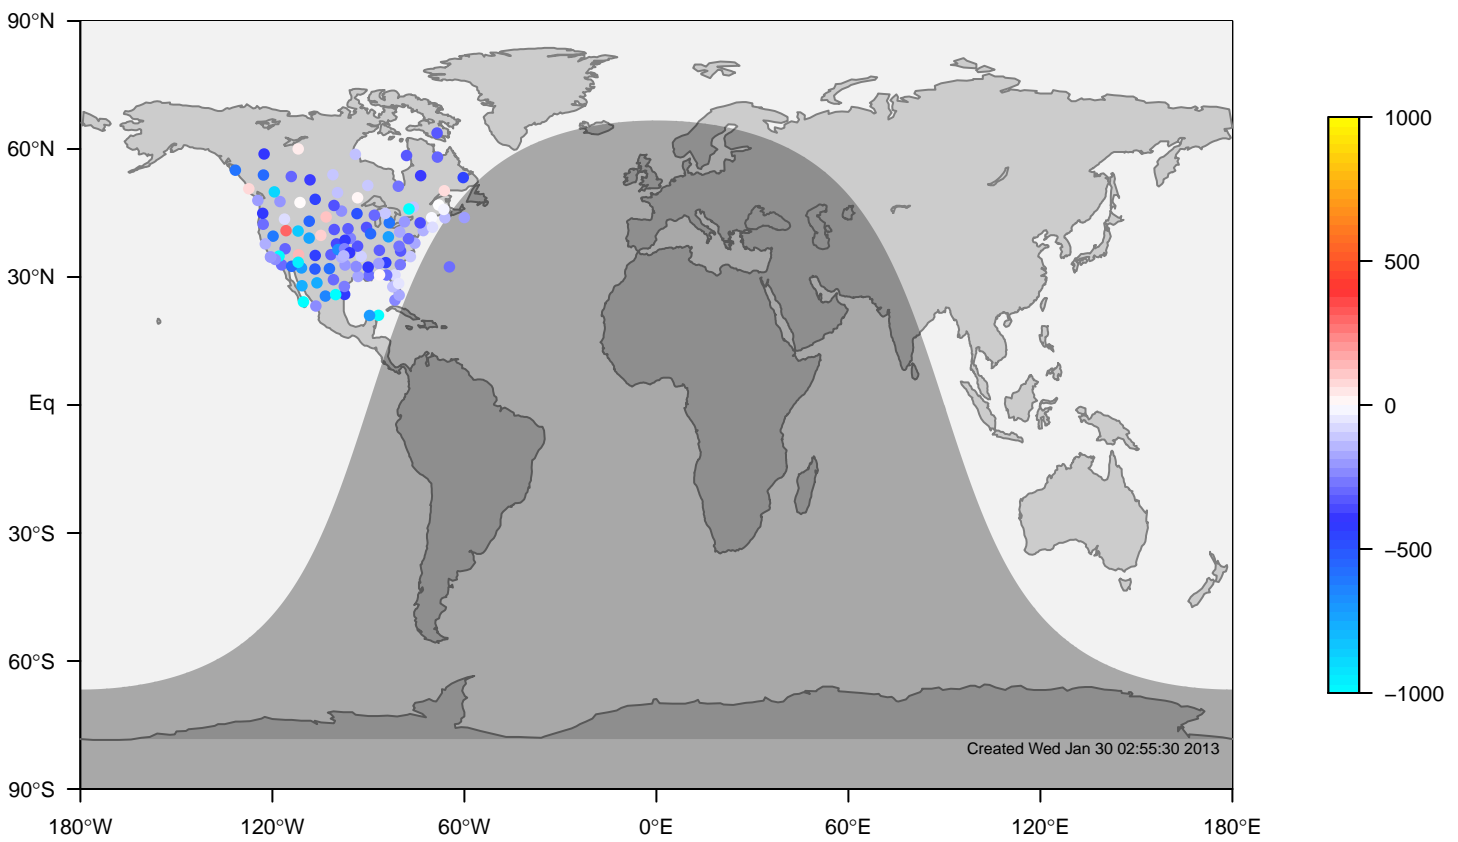

internal-TM5-od-tmpp-nam1x1 mixing height at 0UTC for May (2000-2011)

IGRA mixing height at 0UTC for May (2000-2011)

internal-TM5-od-tmpp-nam1x1 minus IGRA bias at 0UTC for May (2000-2011)

internal-TM5-od-tmpp-nam1x1 mixing height at 0UTC for June (2000-2011)

IGRA mixing height at 0UTC for June (2000-2011)

internal-TM5-od-tmpp-nam1x1 minus IGRA bias at 0UTC for June (2000-2011)

internal-TM5-od-tmpp-nam1x1 mixing height at 0UTC for July (2000-2011)

IGRA mixing height at 0UTC for July (2000-2011)