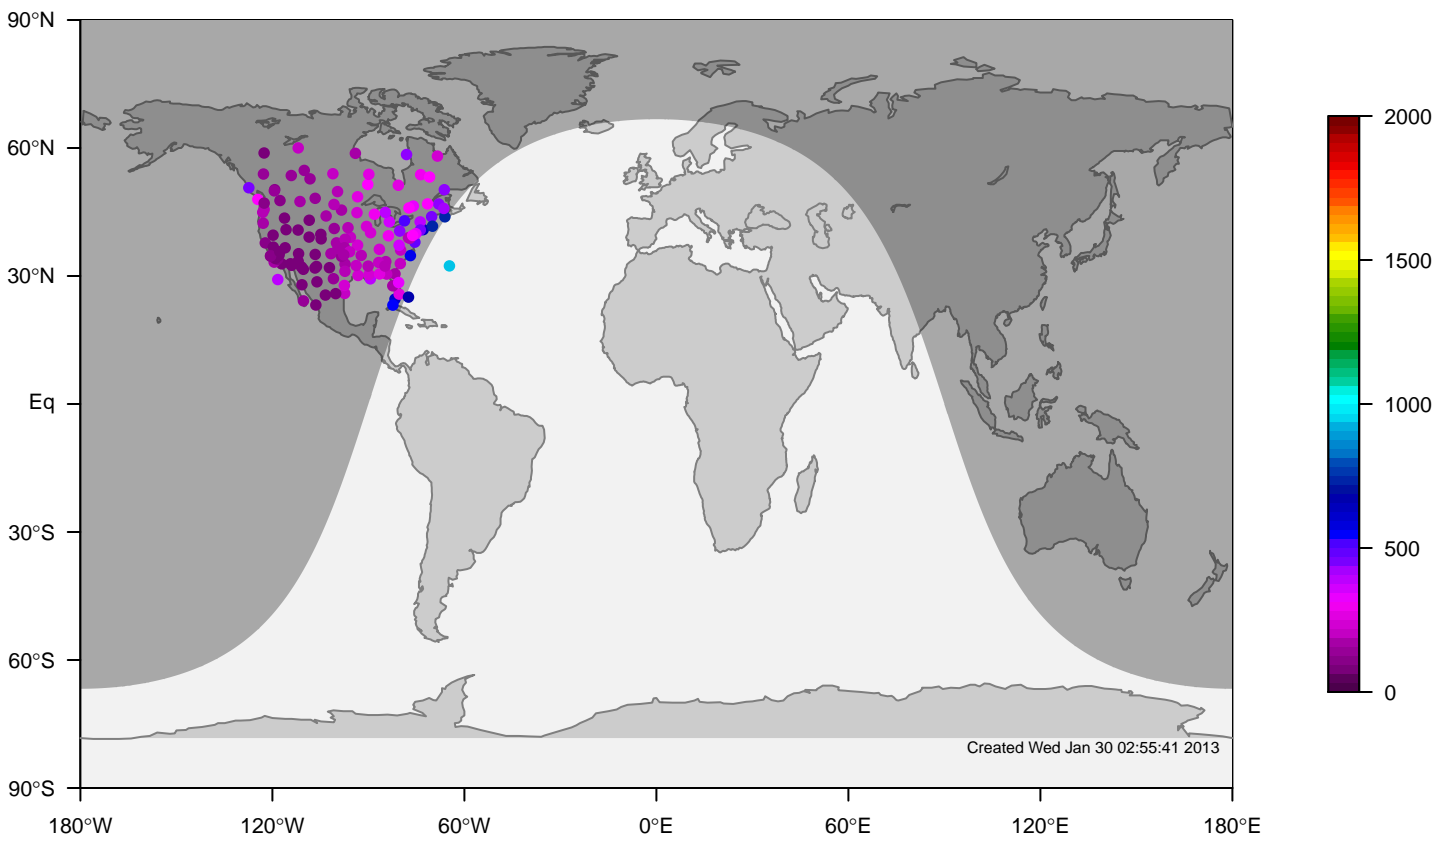

IGRA mixing height at 12UTC for September (2000-2011)

internal-TM5-od-tmpp-nam1x1 minus IGRA bias at 12UTC for September (2000-2011)

internal-TM5-od-tmpp-nam1x1 mixing height at 12UTC for October (2000-2011)

IGRA mixing height at 12UTC for October (2000-2011)

internal-TM5-od-tmpp-nam1x1 minus IGRA bias at 12UTC for October (2000-2011)

internal-TM5-od-tmpp-nam1x1 mixing height at 12UTC for November (2000-2011)

IGRA mixing height at 12UTC for November (2000-2011)

internal-TM5-od-tmpp-nam1x1 minus IGRA bias at 12UTC for November (2000-2011)

internal-TM5-od-tmpp-nam1x1 mixing height at 12UTC for December (2000-2011)