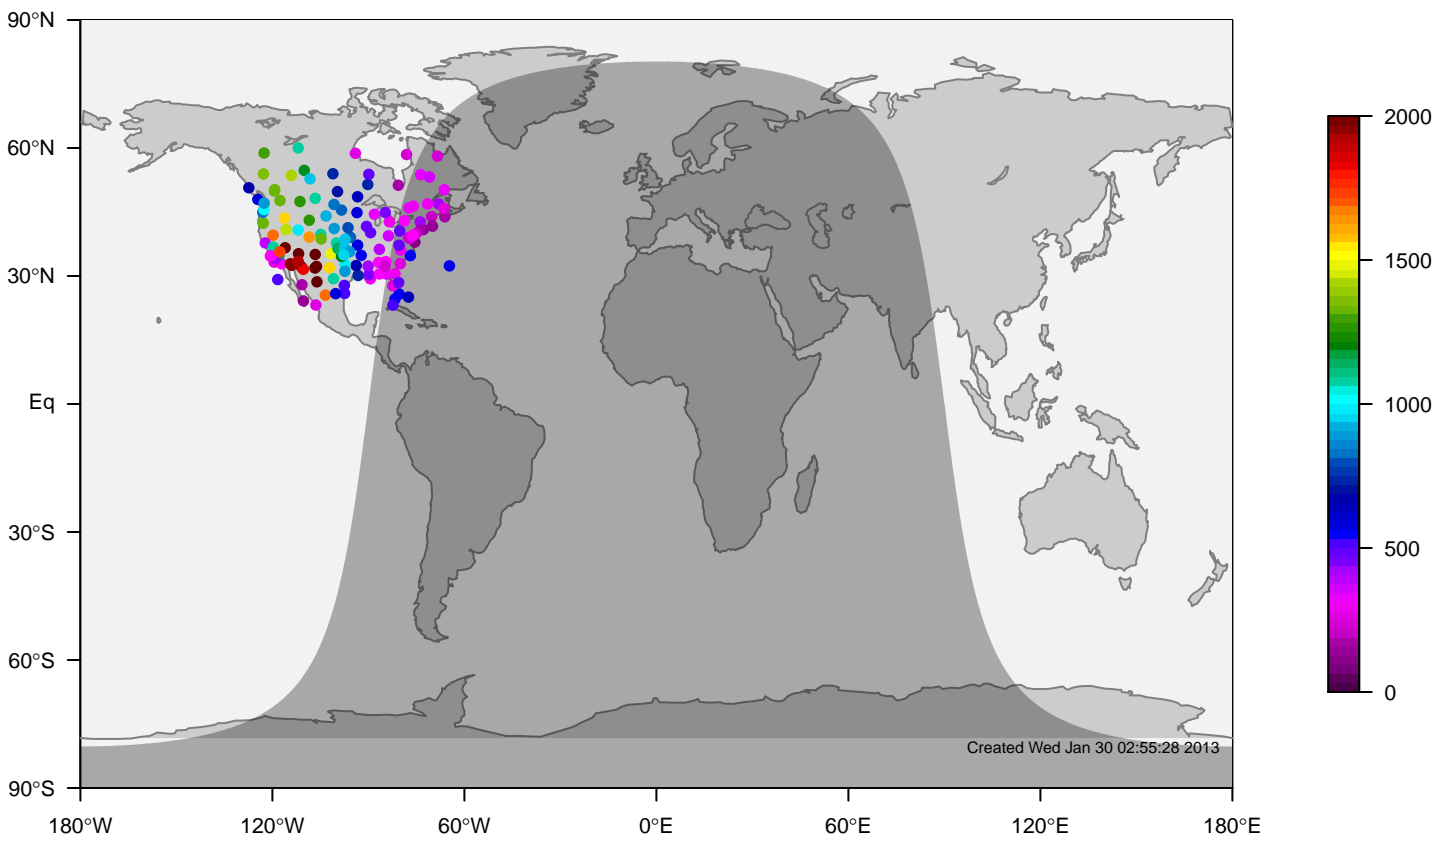

internal-TM5-od-tmpp-nam1x1 mixing height at 0UTC for April (2000-2011)