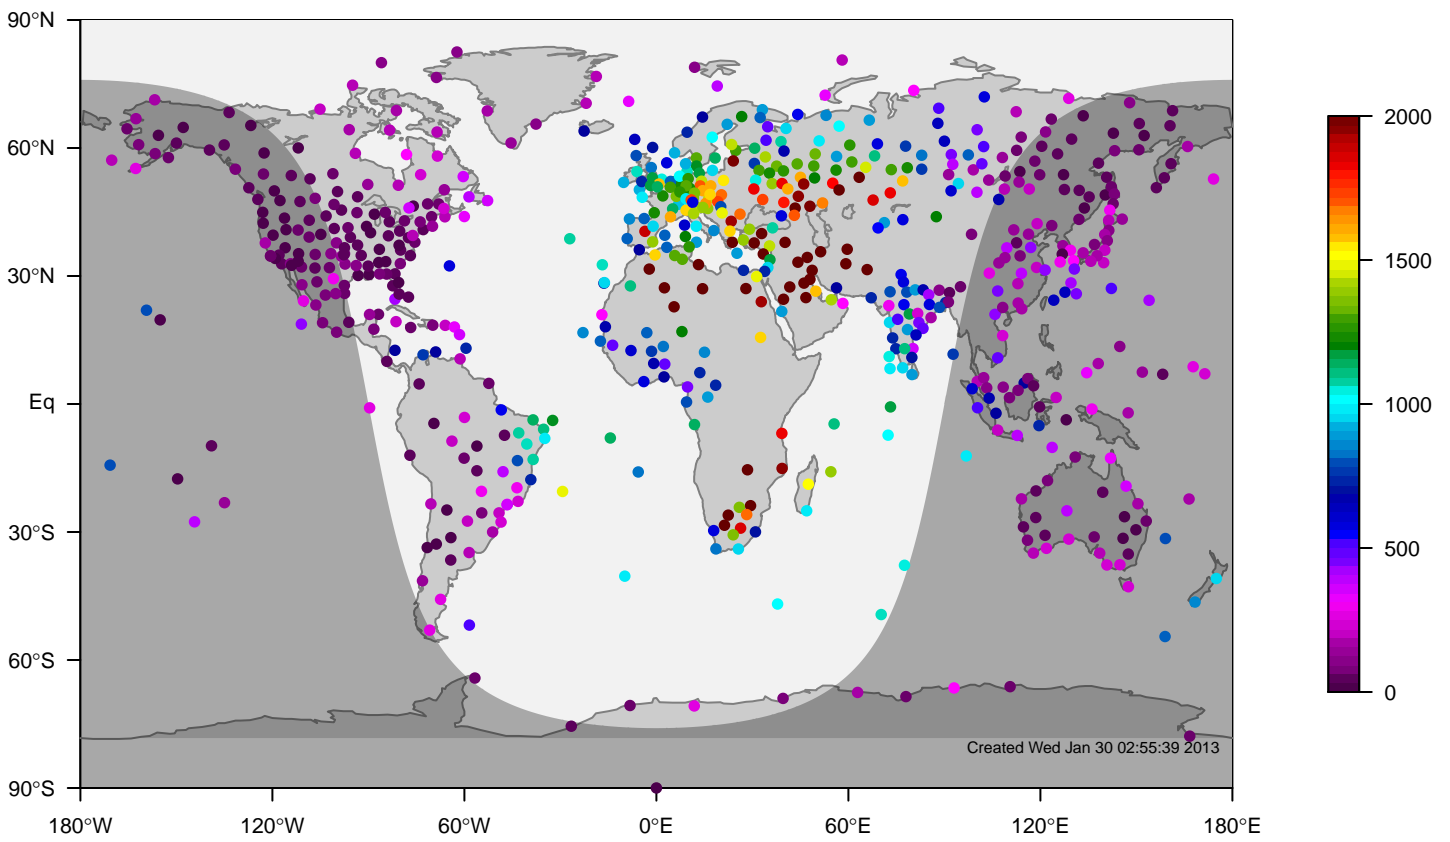

IGRA mixing height at 12UTC for August (2000-2011)