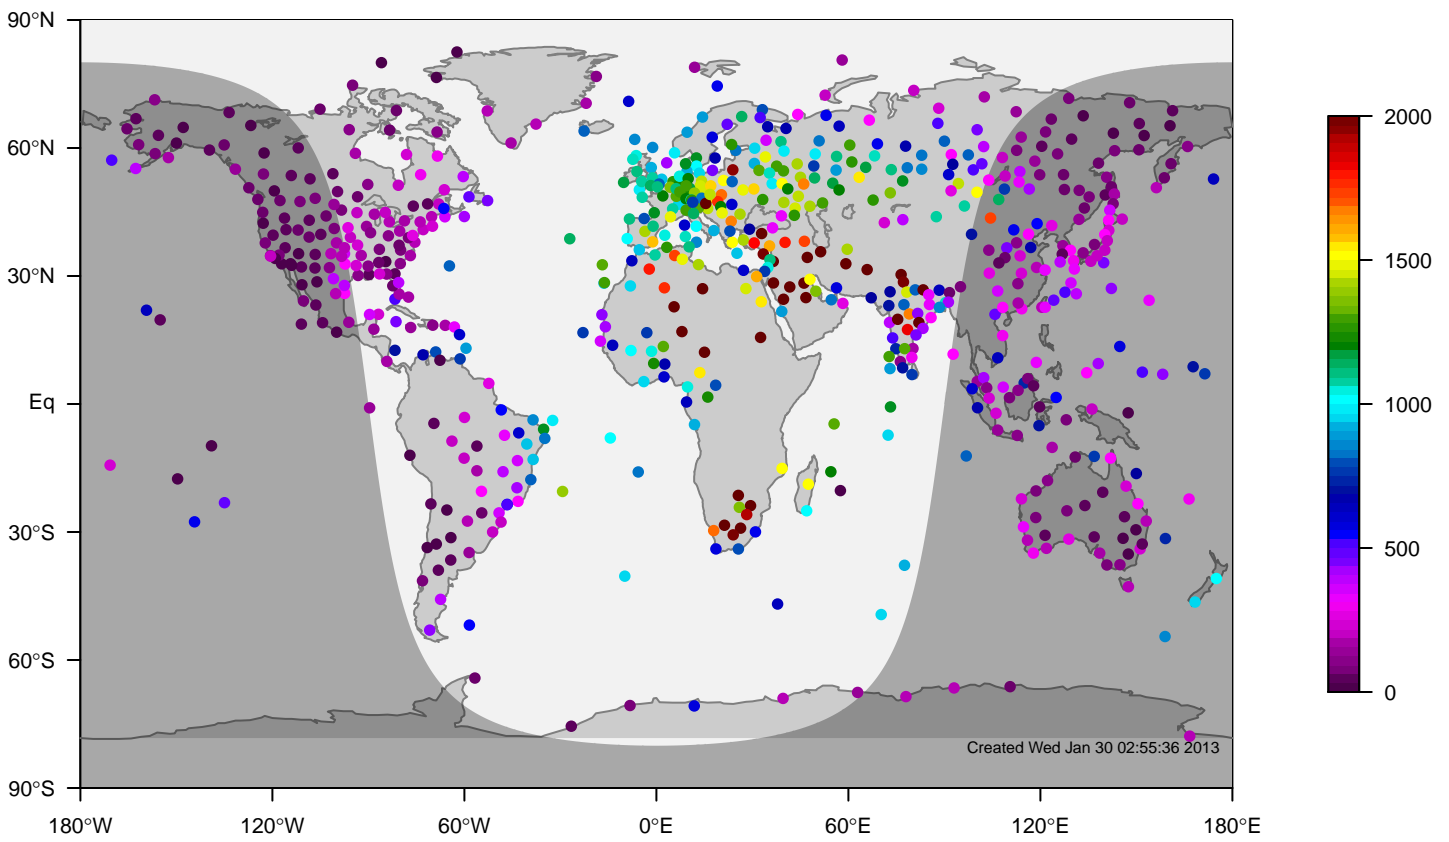

IGRA mixing height at 12UTC for April (2000-2011)