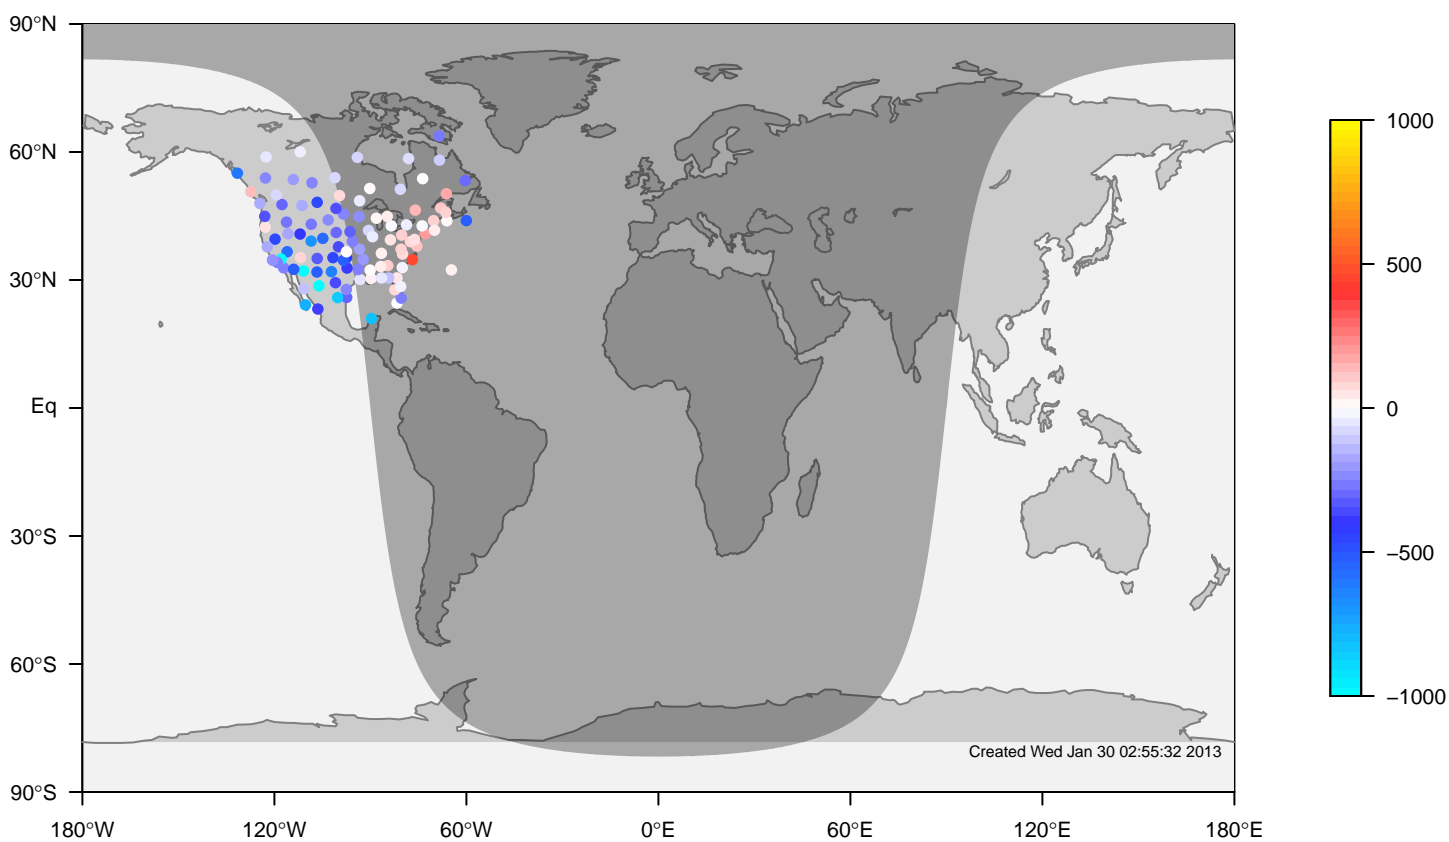

internal-TM5-od-tmpp-nam1x1 mixing height at 0UTC for November (2000-2011)

internal-TM5-od-tmpp-nam1x1 minus IGRA bias at 0UTC for October (2000-2011)