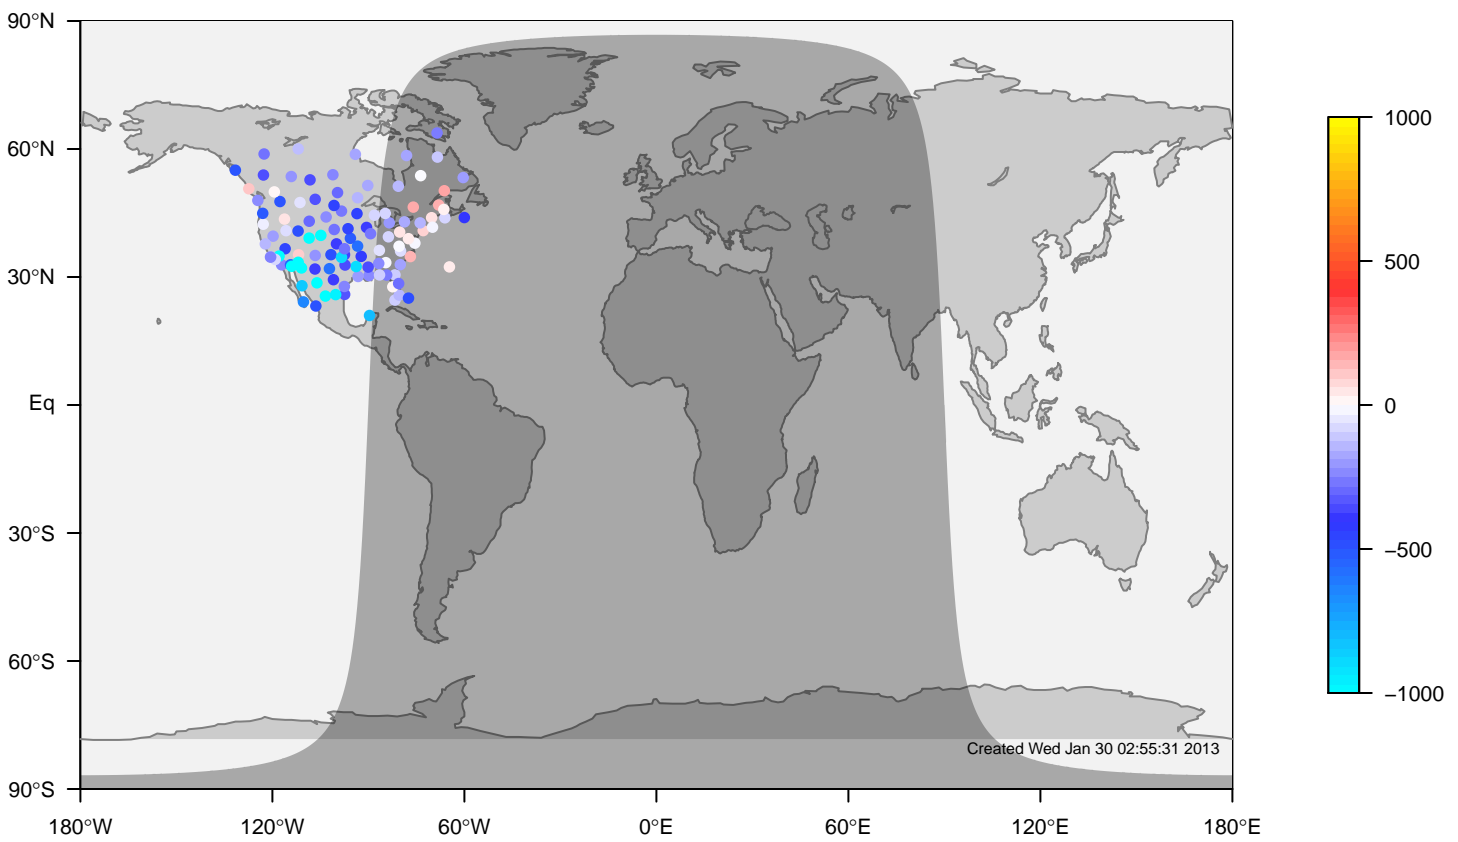

internal-TM5-od-tmpp-nam1x1 minus IGRA bias at 0UTC for July (2000-2011)

internal-TM5-od-tmpp-nam1x1 mixing height at 0UTC for August (2000-2011)

IGRA mixing height at 0UTC for August (2000-2011)

internal-TM5-od-tmpp-nam1x1 minus IGRA bias at 0UTC for August (2000-2011)

internal-TM5-od-tmpp-nam1x1 mixing height at 0UTC for September (2000-2011)

IGRA mixing height at 0UTC for September (2000-2011)

internal-TM5-od-tmpp-nam1x1 minus IGRA bias at 0UTC for September (2000-2011)