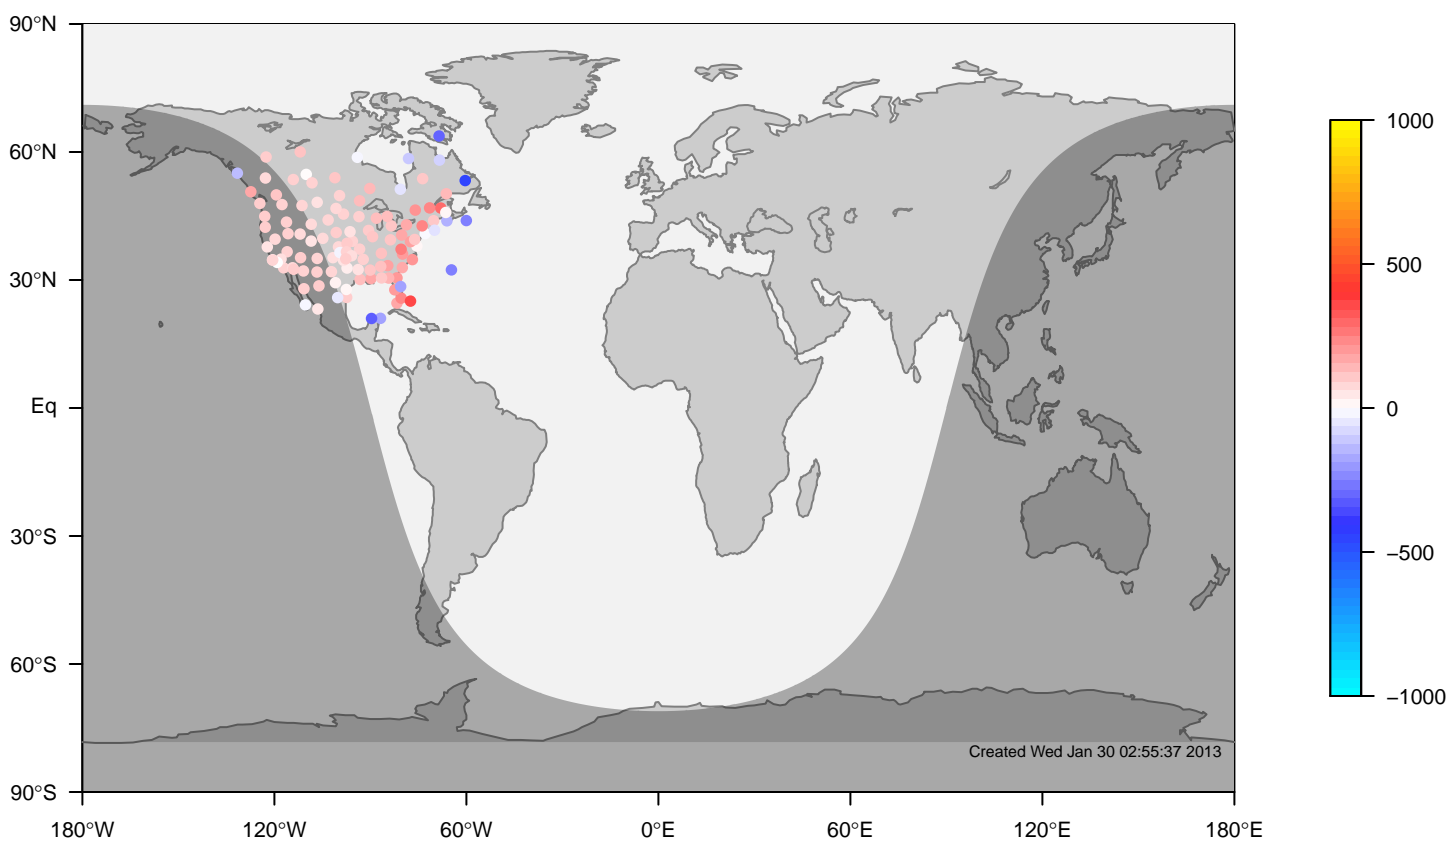

internal-TM5-od-tmpp-nam1x1 mixing height at 12UTC for June (2000-2011)

internal-TM5-od-tmpp-nam1x1 minus IGRA bias at 12UTC for May (2000-2011)