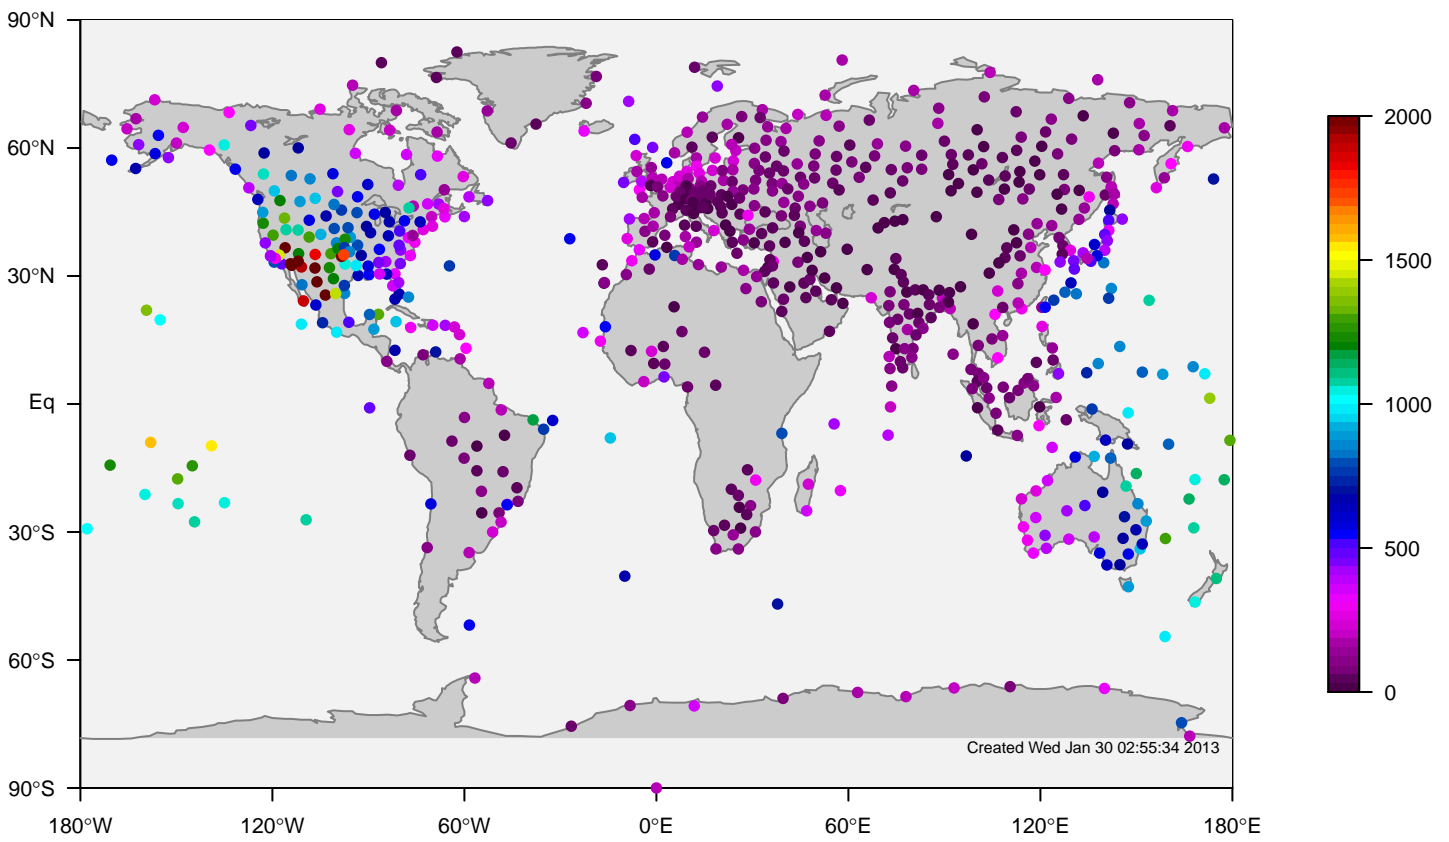

IGRA mixing height at 0UTC for November (2000-2011)

internal-TM5-od-tmpp-nam1x1 minus IGRA bias at 0UTC for November (2000-2011)

internal-TM5-od-tmpp-nam1x1 mixing height at 0UTC for December (2000-2011)

IGRA mixing height at 0UTC for December (2000-2011)

internal-TM5-od-tmpp-nam1x1 minus IGRA bias at 0UTC for December (2000-2011)

internal-TM5-od-tmpp-nam1x1 all-season mixing height at 0UTC (2000-2011)

IGRA all-season mixing height at 0UTC (2000-2011)

internal-TM5-od-tmpp-nam1x1 minus IGRA all-season bias at 0UTC (2000 - 2011)

internal-TM5-od-tmpp-nam1x1 mixing height at 12UTC for January (2000-2011)

IGRA mixing height at 12UTC for January (2000-2011)