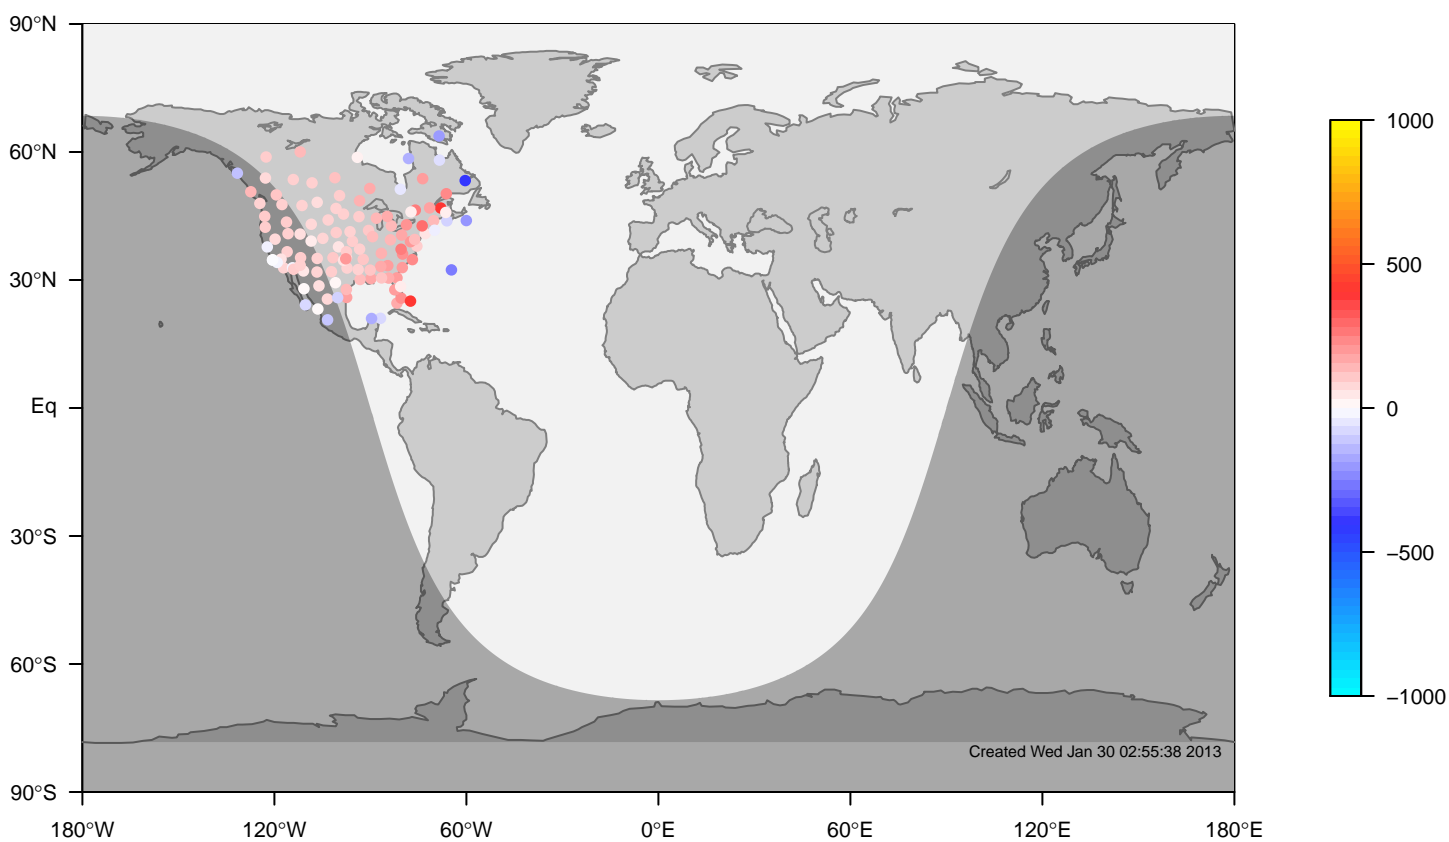

internal-TM5-od-tmpp-nam1x1 minus IGRA bias at 12UTC for June (2000-2011)

internal-TM5-od-tmpp-nam1x1 mixing height at 12UTC for July (2000-2011)

IGRA mixing height at 12UTC for July (2000-2011)

internal-TM5-od-tmpp-nam1x1 minus IGRA bias at 12UTC for July (2000-2011)