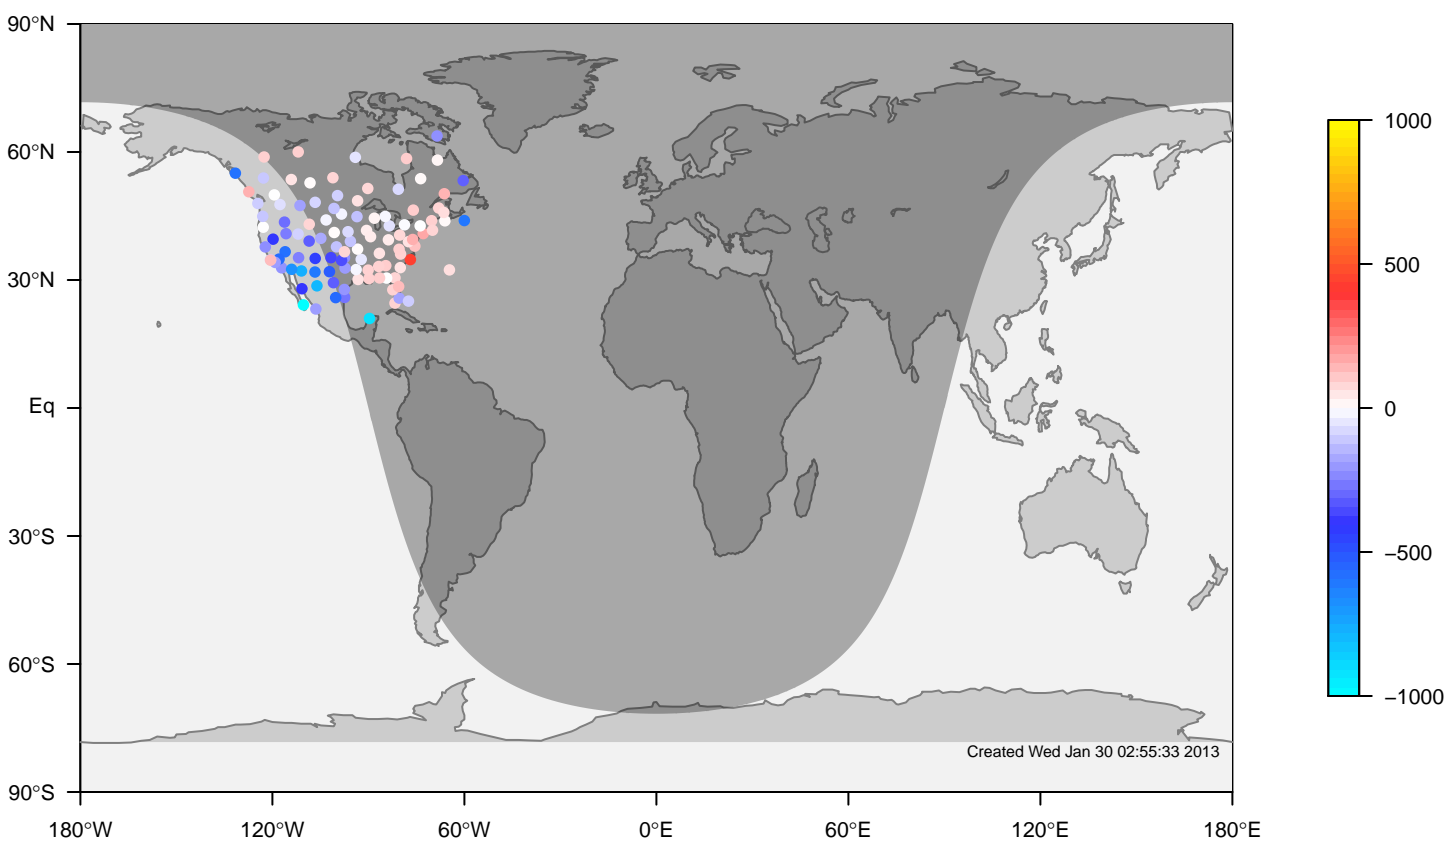

internal-TM5-od-tmpp-nam1x1 mixing height at 0UTC for October (2000-2011)

IGRA mixing height at 0UTC for October (2000-2011)

internal-TM5-od-tmpp-nam1x1 minus IGRA bias at 0UTC for October (2000-2011)

internal-TM5-od-tmpp-nam1x1 mixing height at 0UTC for November (2000-2011)

IGRA mixing height at 0UTC for November (2000-2011)

internal-TM5-od-tmpp-nam1x1 minus IGRA bias at 0UTC for November (2000-2011)

internal-TM5-od-tmpp-nam1x1 mixing height at 0UTC for December (2000-2011)