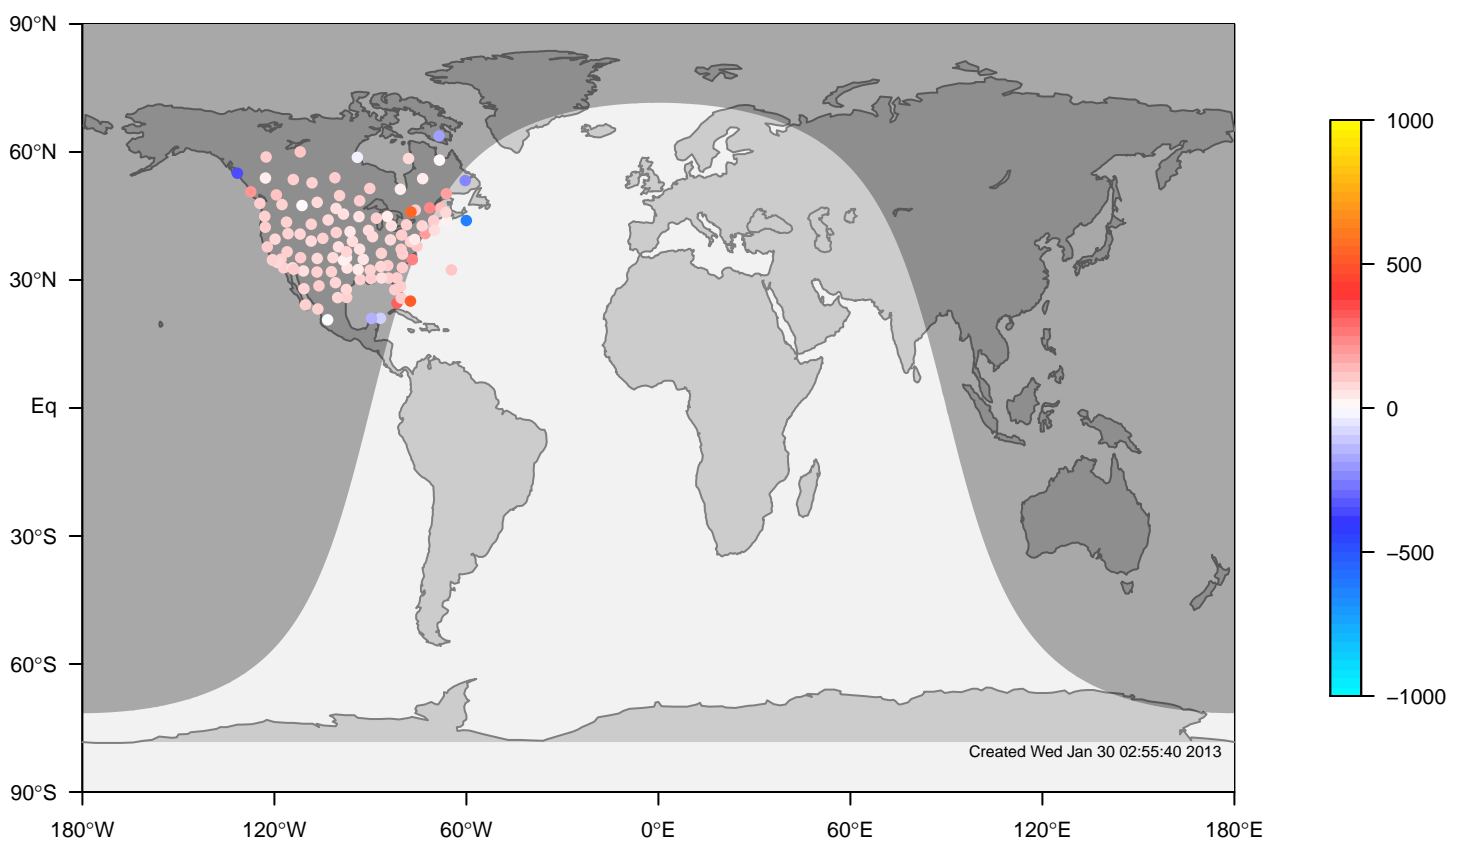

IGRA mixing height at 12UTC for October (2000-2011)

internal-TM5-od-tmpp-nam1x1 minus IGRA bias at 12UTC for October (2000-2011)

internal-TM5-od-tmpp-nam1x1 mixing height at 12UTC for November (2000-2011)

IGRA mixing height at 12UTC for November (2000-2011)

internal-TM5-od-tmpp-nam1x1 minus IGRA bias at 12UTC for November (2000-2011)

internal-TM5-od-tmpp-nam1x1 mixing height at 12UTC for December (2000-2011)