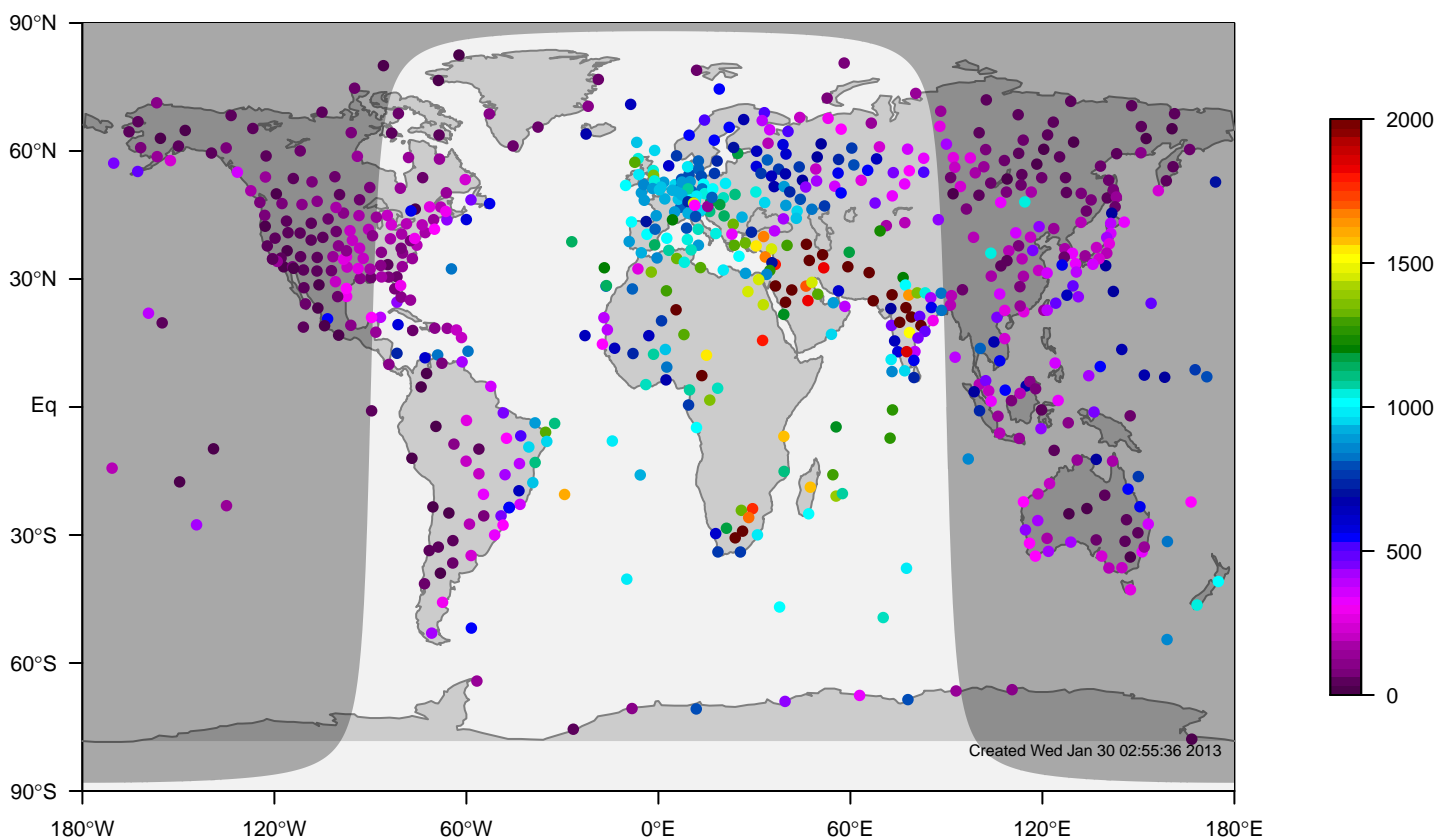

IGRA mixing height at 12UTC for March (2000-2011)