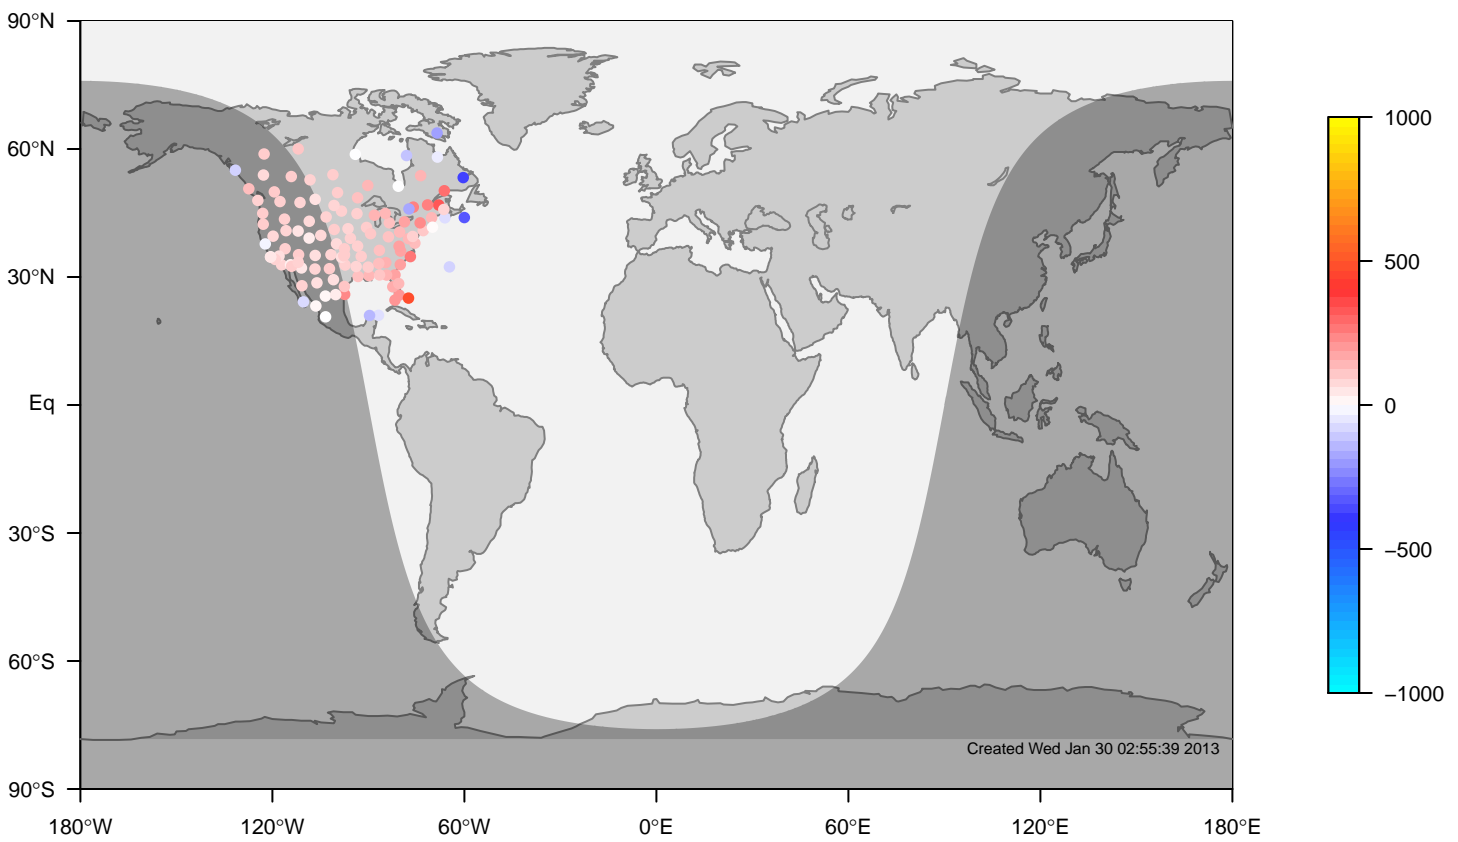

internal-TM5-od-tmpp-nam1x1 mixing height at 12UTC for September (2000-2011)

internal-TM5-od-tmpp-nam1x1 minus IGRA bias at 12UTC for August (2000-2011)