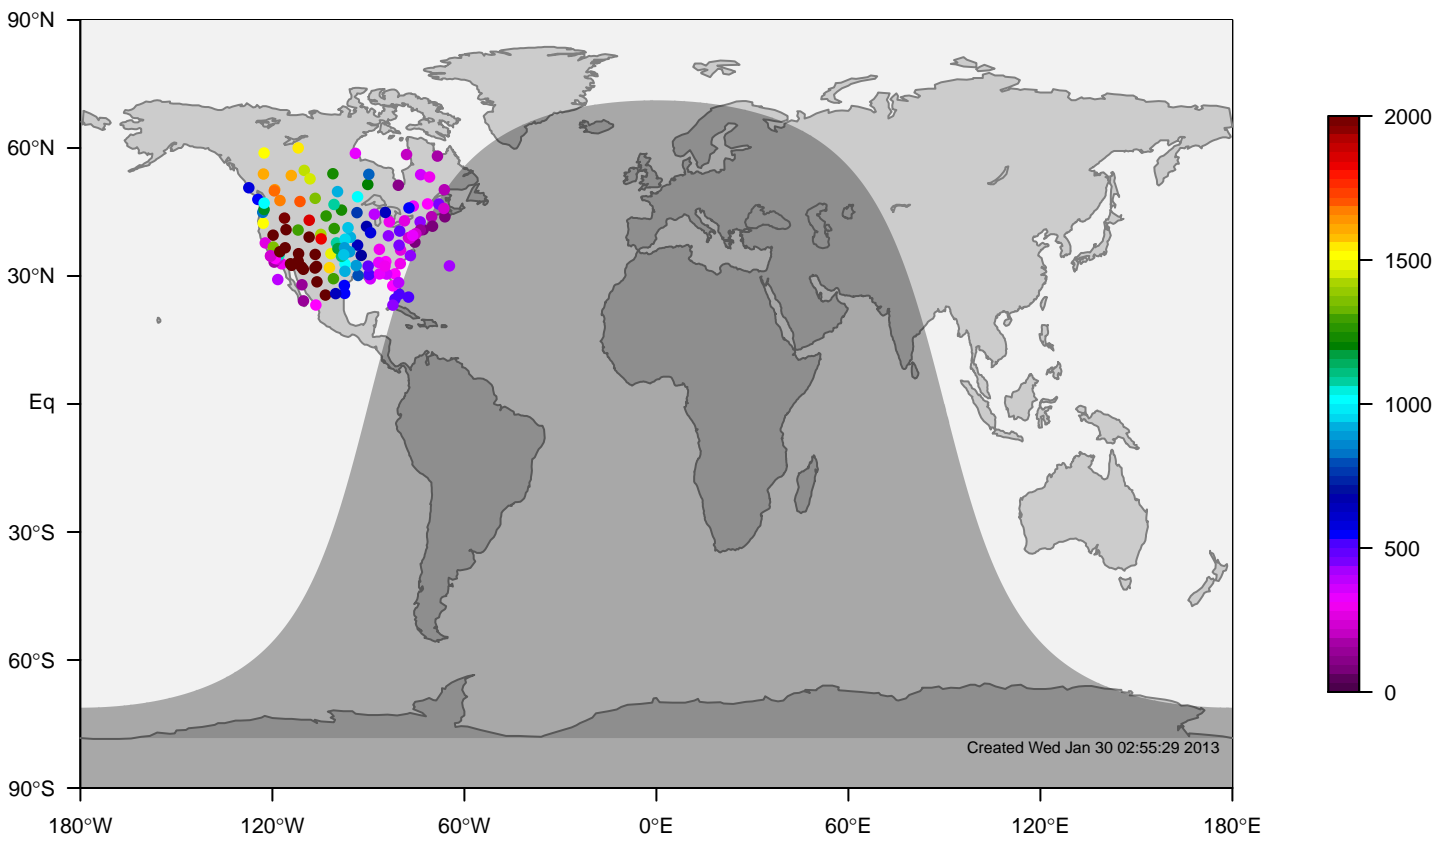

internal-TM5-od-tmpp-nam1x1 mixing height at 0UTC for May (2000-2011)