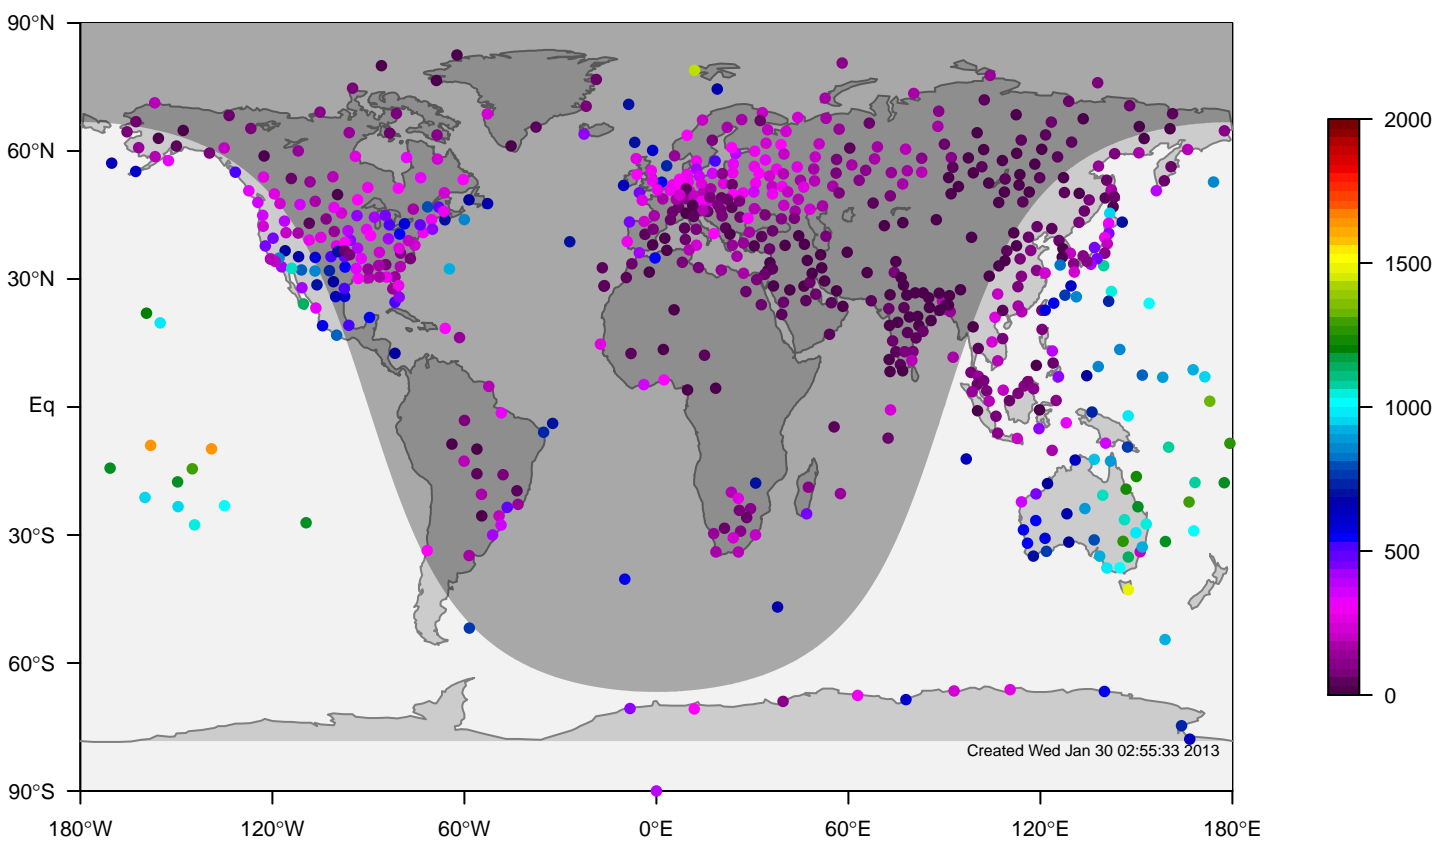

IGRA mixing height at 0UTC for November (2000-2011)

internal-TM5-od-tmpp-nam1x1 minus IGRA bias at 0UTC for November (2000-2011)

internal-TM5-od-tmpp-nam1x1 mixing height at 0UTC for December (2000-2011)

IGRA mixing height at 0UTC for December (2000-2011)

internal-TM5-od-tmpp-nam1x1 minus IGRA bias at 0UTC for December (2000-2011)

internal-TM5-od-tmpp-nam1x1 all-season mixing height at 0UTC (2000-2011)

IGRA all-season mixing height at 0UTC (2000-2011)