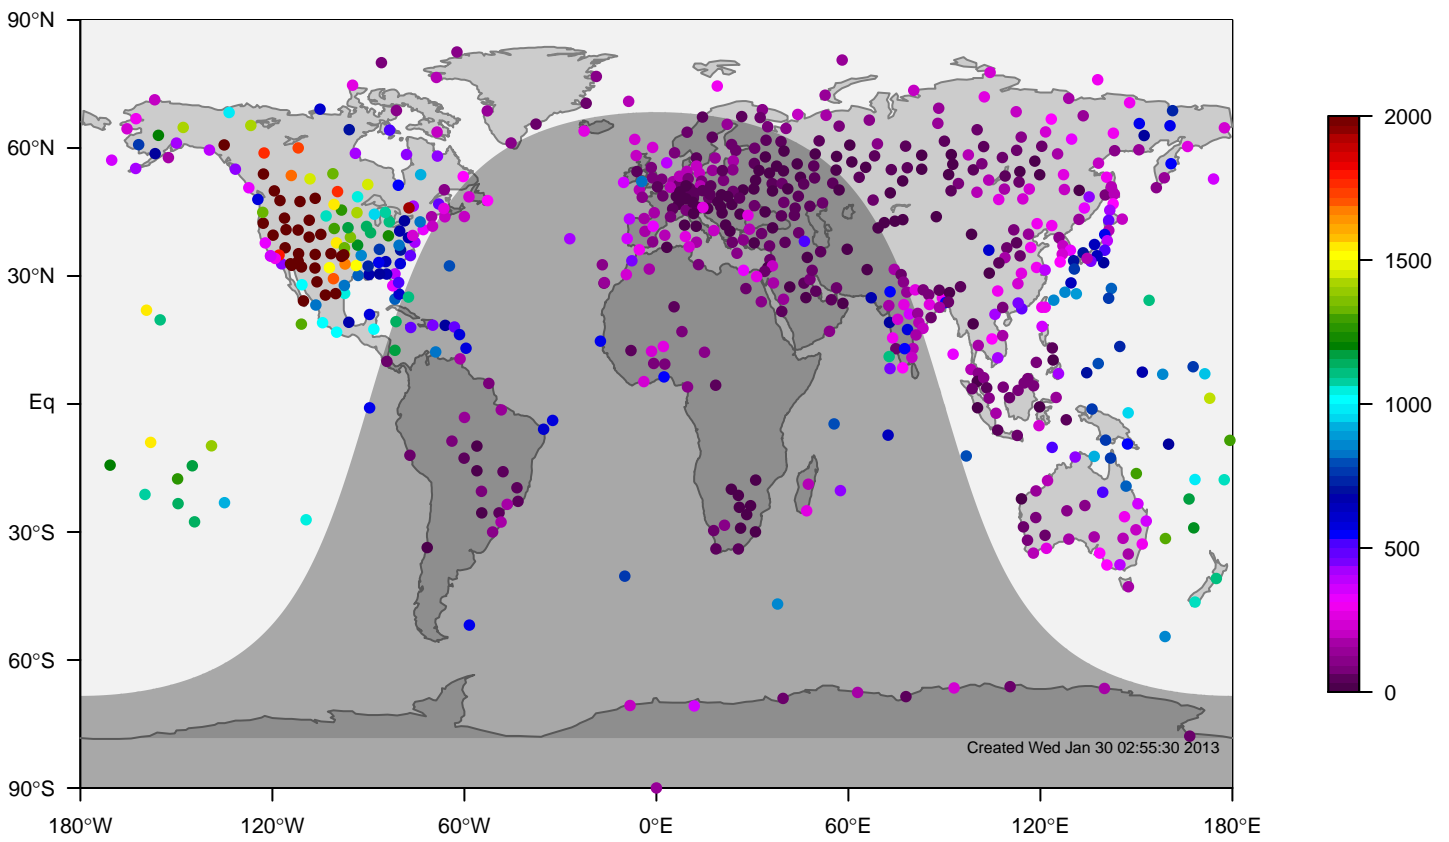

IGRA mixing height at 0UTC for June (2000-2011)

internal-TM5-od-tmpp-nam1x1 minus IGRA bias at 0UTC for June (2000-2011)

internal-TM5-od-tmpp-nam1x1 mixing height at 0UTC for July (2000-2011)

IGRA mixing height at 0UTC for July (2000-2011)

internal-TM5-od-tmpp-nam1x1 minus IGRA bias at 0UTC for July (2000-2011)

internal-TM5-od-tmpp-nam1x1 mixing height at 0UTC for August (2000-2011)

IGRA mixing height at 0UTC for August (2000-2011)

internal-TM5-od-tmpp-nam1x1 minus IGRA bias at 0UTC for August (2000-2011)