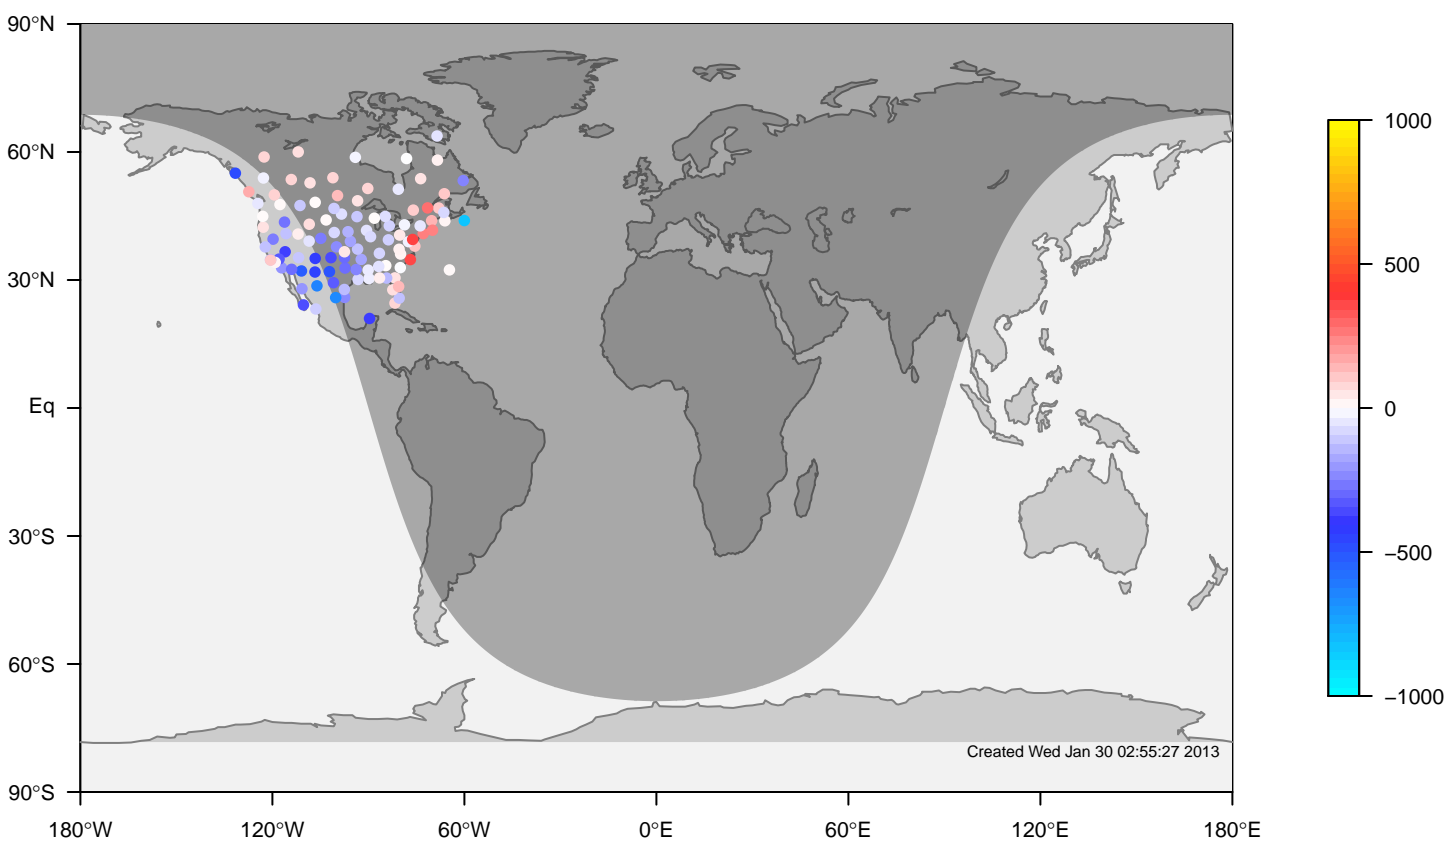

internal-TM5-od-tmpp-nam1x1 mixing height at UTC for January (2000-2011)

IGRA mixing height at UTC for January (2000-2011)

internal-TM5-od-tmpp-nam1x1 minus IGRA bias at UTC for January (2000-2011)

internal-TM5-od-tmpp-nam1x1 mixing height at 0UTC for February (2000-2011)

IGRA mixing height at 0UTC for February (2000-2011)

internal-TM5-od-tmpp-nam1x1 minus IGRA bias at 0UTC for February (2000-2011)

internal-TM5-od-tmpp-nam1x1 mixing height at 0UTC for March (2000-2011)

IGRA mixing height at 0UTC for March (2000-2011)