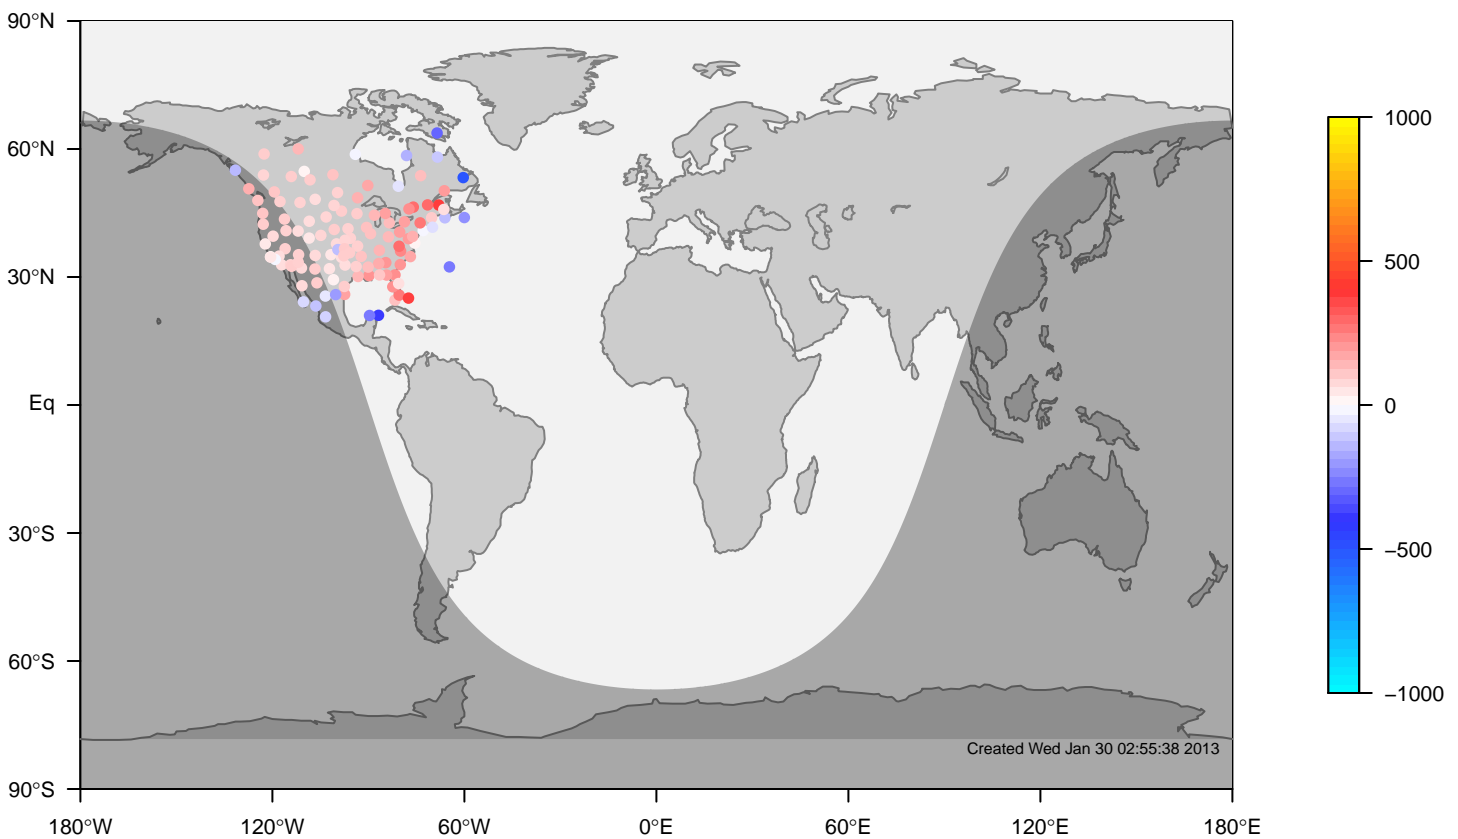

internal-TM5-od-tmpp-nam1x1 mixing height at 12UTC for July (2000-2011)

internal-TM5-od-tmpp-nam1x1 minus IGRA bias at 12UTC for June (2000-2011)