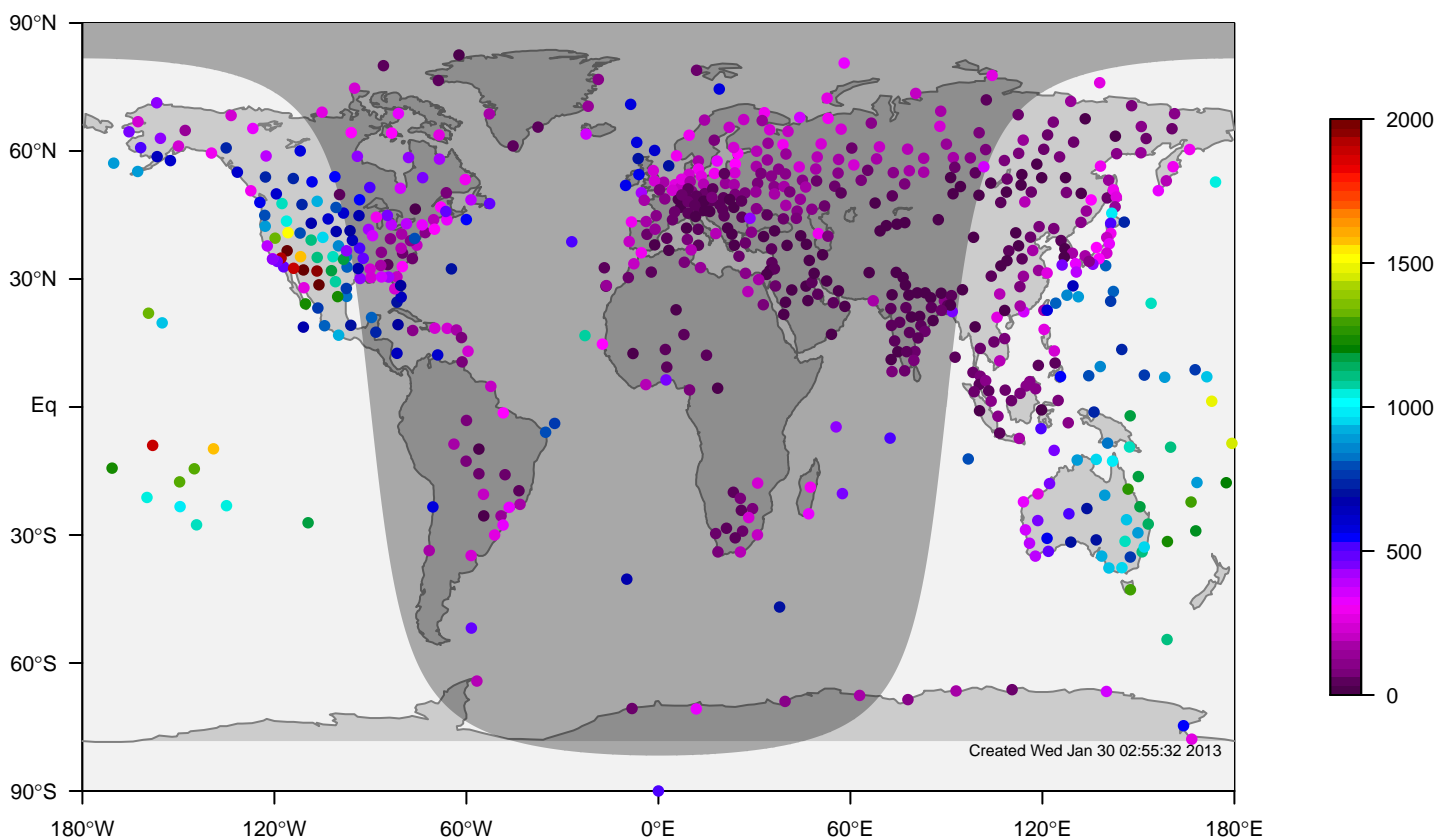

internal-TM5-od-tmpp-nam1x1 mixing height at 0UTC for September (2000-2011)

IGRA mixing height at 0UTC for September (2000-2011)

internal-TM5-od-tmpp-nam1x1 minus IGRA bias at 0UTC for September (2000-2011)

internal-TM5-od-tmpp-nam1x1 mixing height at 0UTC for October (2000-2011)

IGRA mixing height at 0UTC for October (2000-2011)

internal-TM5-od-tmpp-nam1x1 minus IGRA bias at 0UTC for October (2000-2011)

internal-TM5-od-tmpp-nam1x1 mixing height at 0UTC for November (2000-2011)