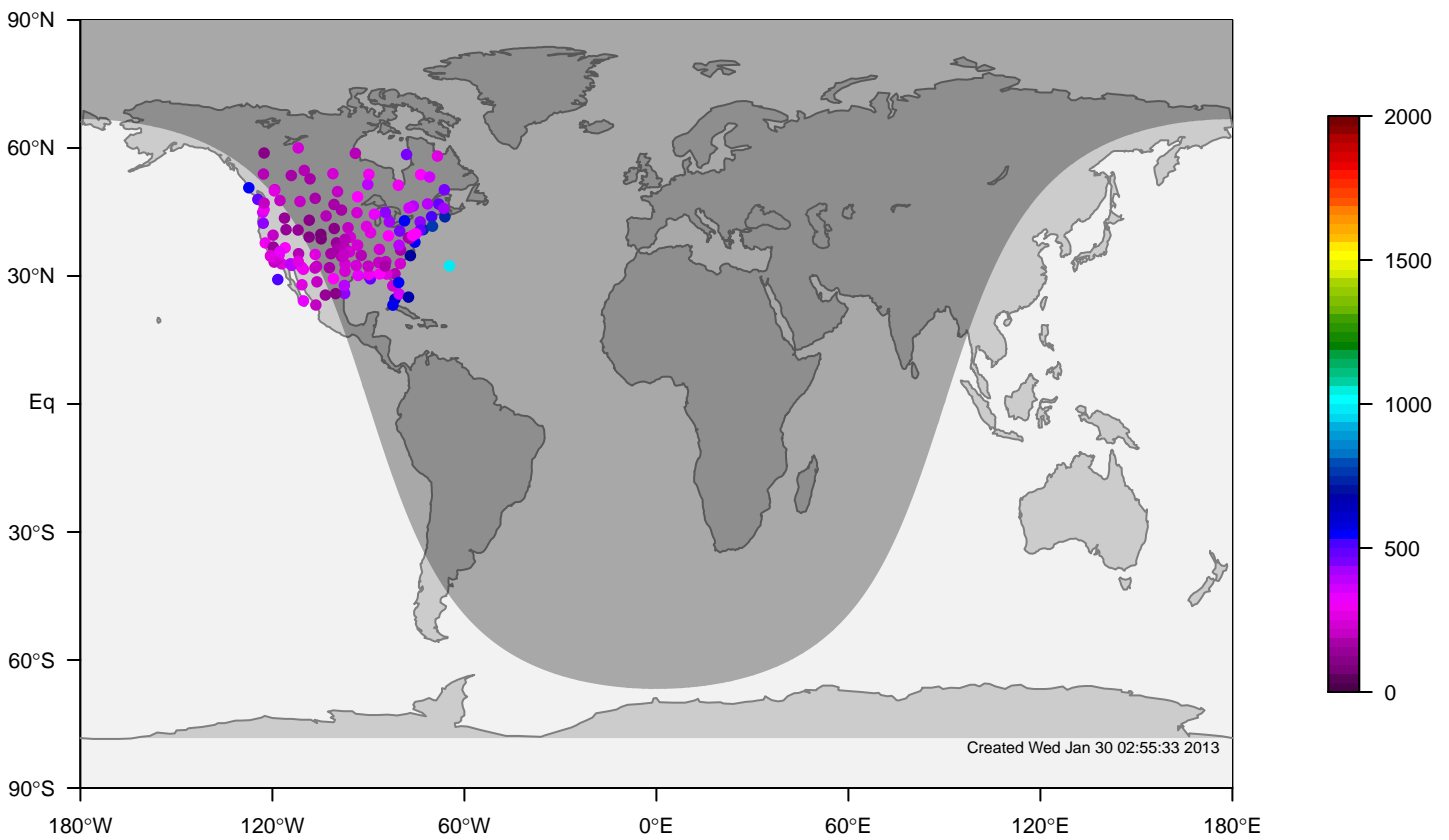

internal-TM5-od-tmpp-nam1x1 mixing height at 0UTC for December (2000-2011)