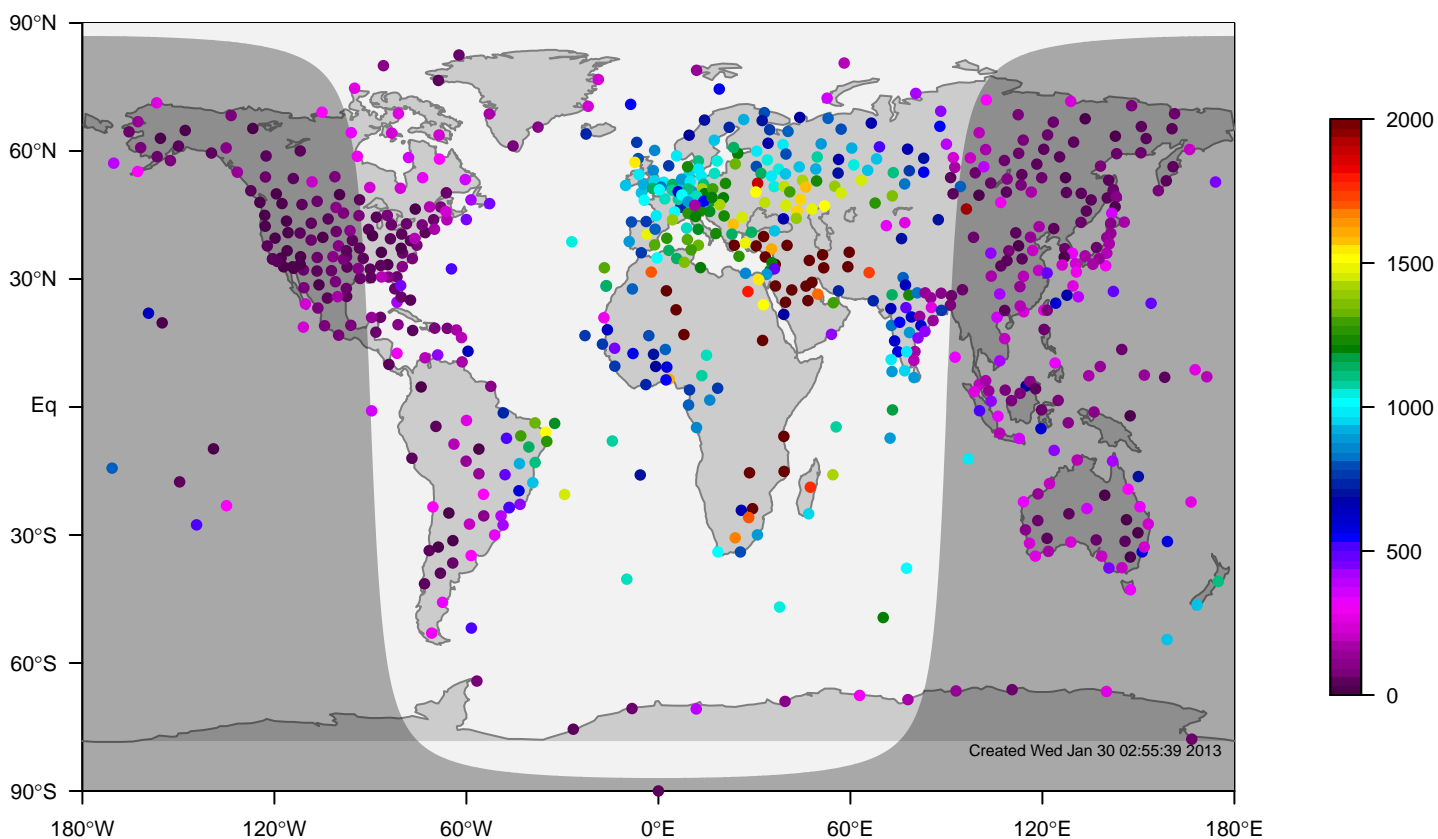

internal-TM5-od-tmpp-nam1x1 mixing height at 12UTC for August (2000-2011)

IGRA mixing height at 12UTC for August (2000-2011)

internal-TM5-od-tmpp-nam1x1 minus IGRA bias at 12UTC for August (2000-2011)

internal-TM5-od-tmpp-nam1x1 mixing height at 12UTC for September (2000-2011)

IGRA mixing height at 12UTC for September (2000-2011)

internal-TM5-od-tmpp-nam1x1 minus IGRA bias at 12UTC for September (2000-2011)

internal-TM5-od-tmpp-nam1x1 mixing height at 12UTC for October (2000-2011)