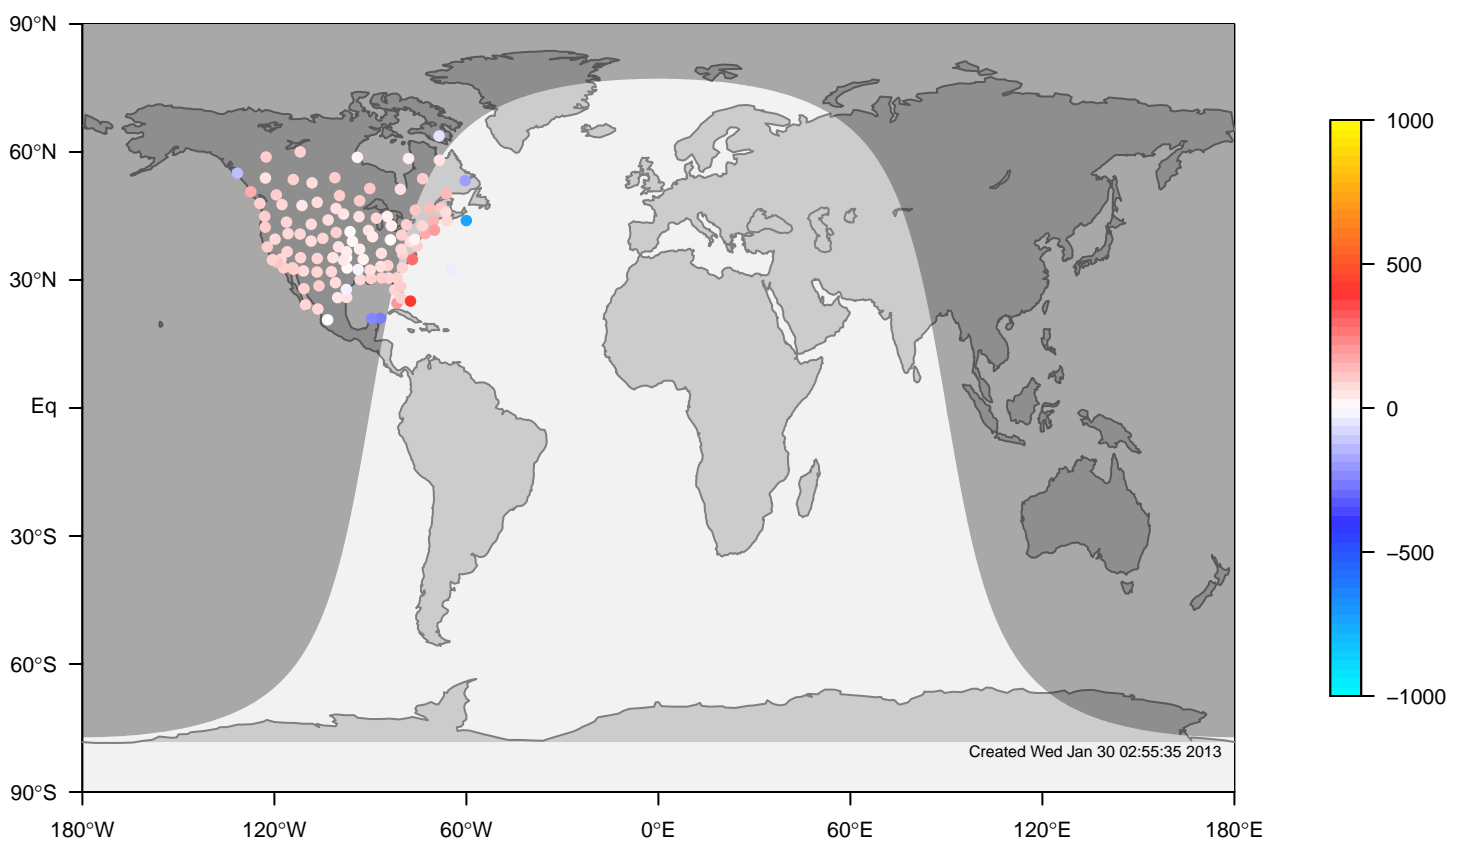

internal-TM5-od-tmpp-nam1x1 mixing height at 12UTC for March (2000-2011)

internal-TM5-od-tmpp-nam1x1 minus IGRA bias at 12UTC for February (2000-2011)