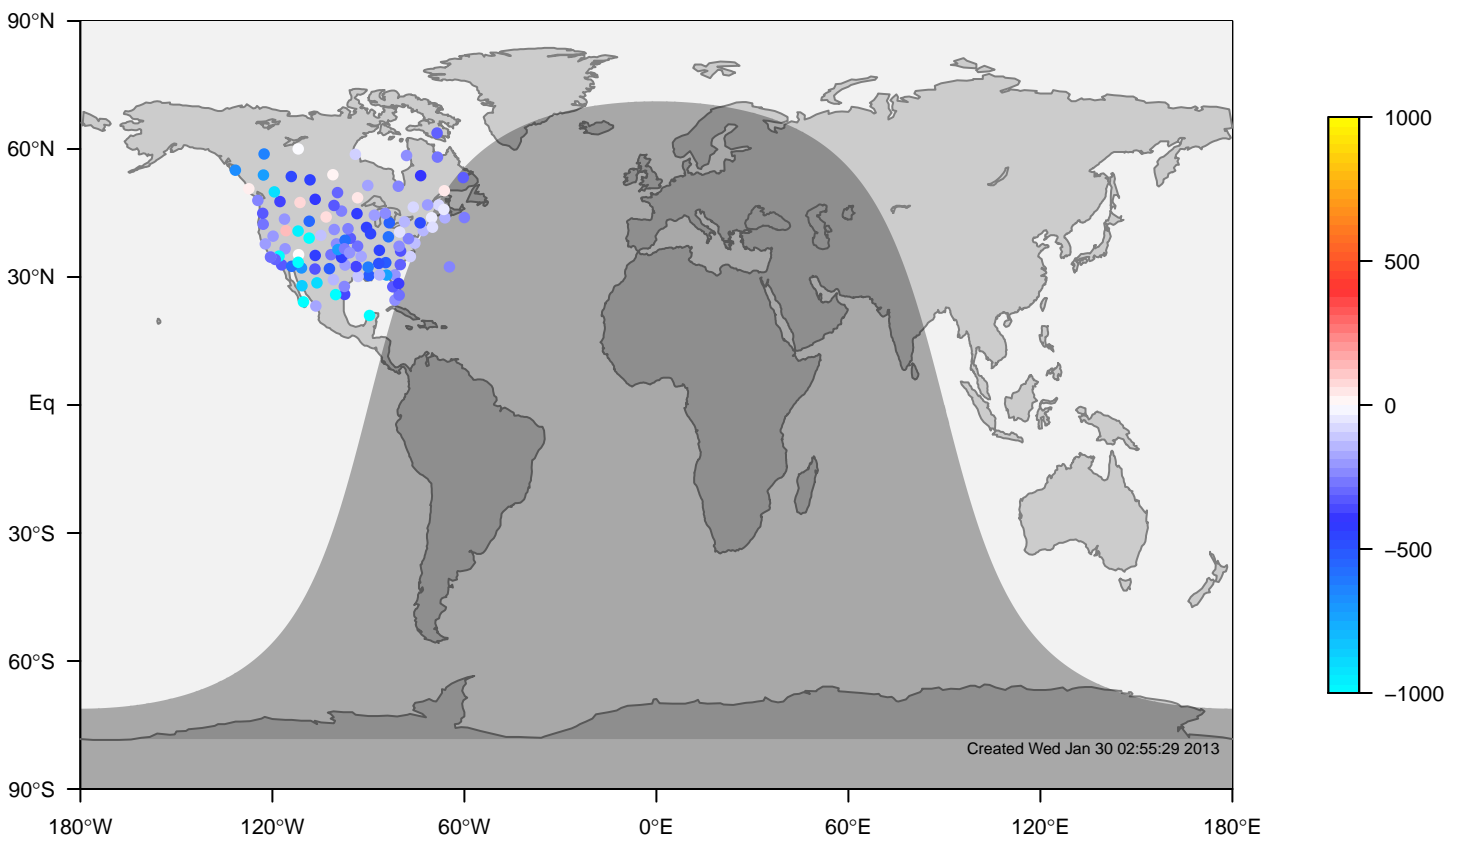

internal-TM5-od-tmpp-nam1x1 mixing height at 0UTC for June (2000-2011)

internal-TM5-od-tmpp-nam1x1 minus IGRA bias at 0UTC for May (2000-2011)