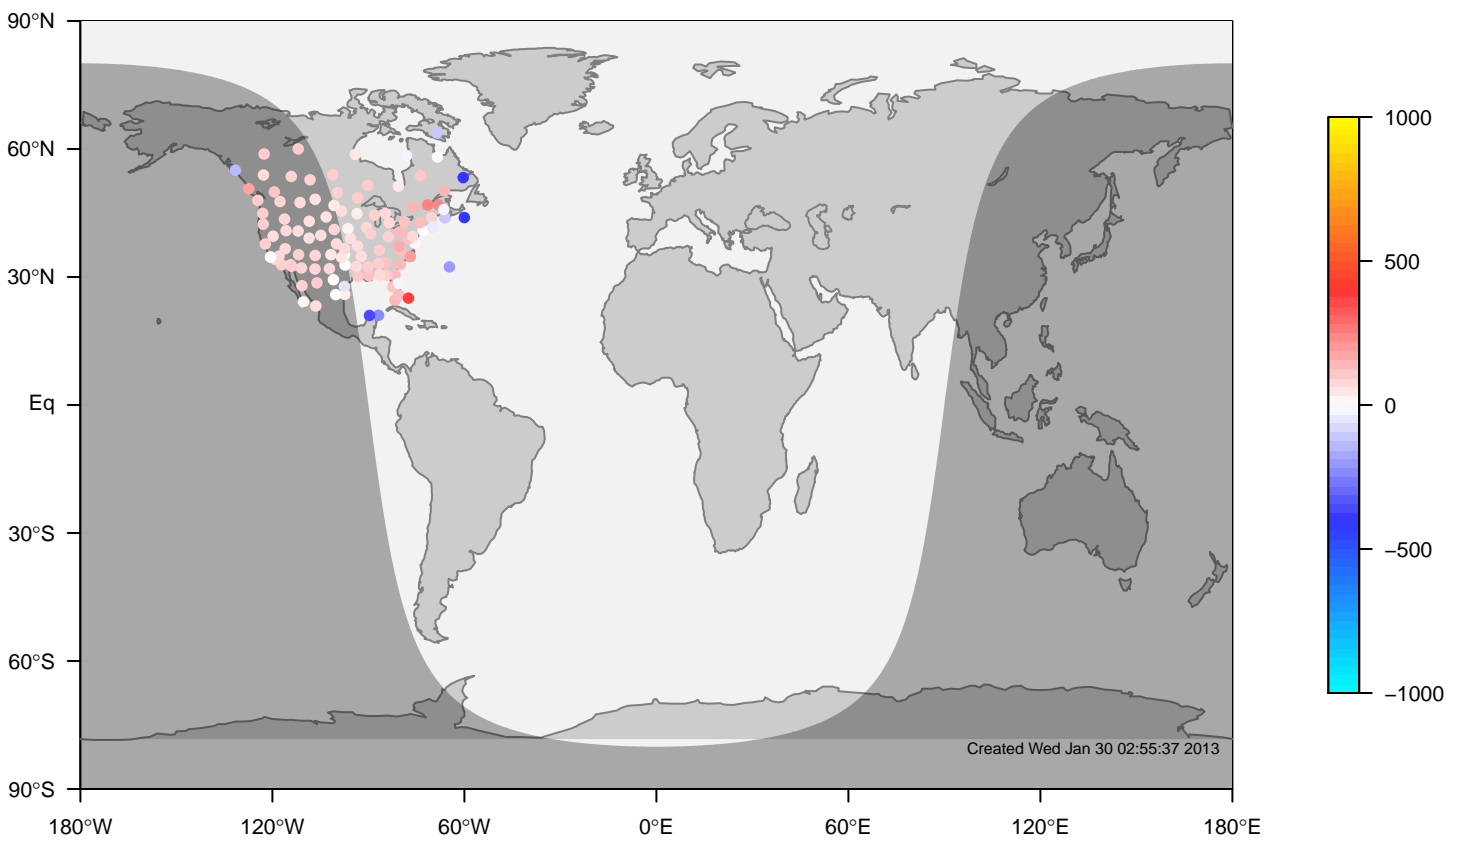

internal-TM5-od-tmpp-nam1x1 mixing height at 12UTC for May (2000-2011)

internal-TM5-od-tmpp-nam1x1 minus IGRA bias at 12UTC for April (2000-2011)