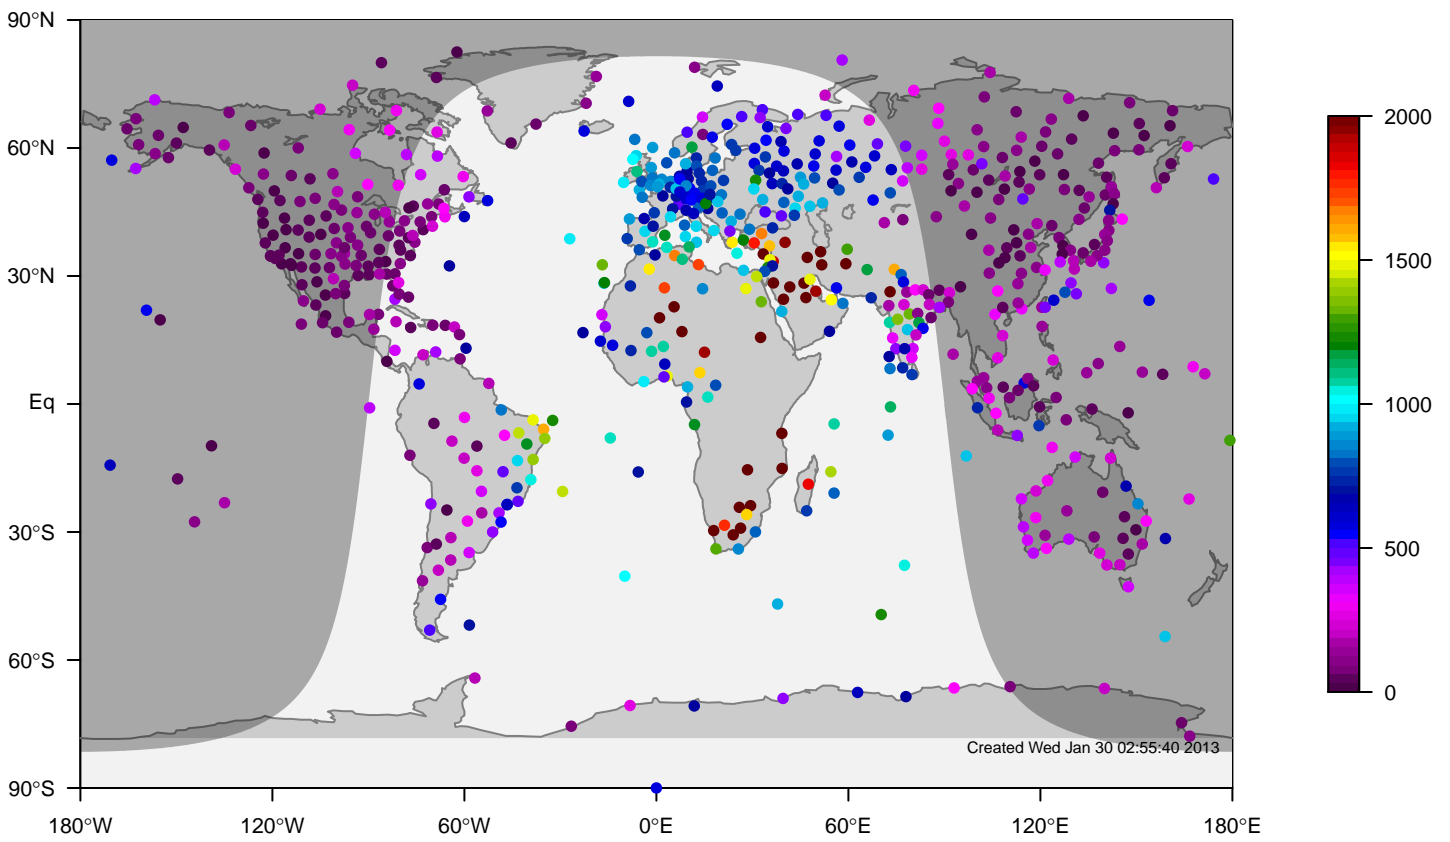

IGRA mixing height at 12UTC for September (2000-2011)

internal-TM5-od-tmpp-nam1x1 minus IGRA bias at 12UTC for September (2000-2011)

internal-TM5-od-tmpp-nam1x1 mixing height at 12UTC for October (2000-2011)

IGRA mixing height at 12UTC for October (2000-2011)

internal-TM5-od-tmpp-nam1x1 minus IGRA bias at 12UTC for October (2000-2011)

internal-TM5-od-tmpp-nam1x1 mixing height at 12UTC for November (2000-2011)