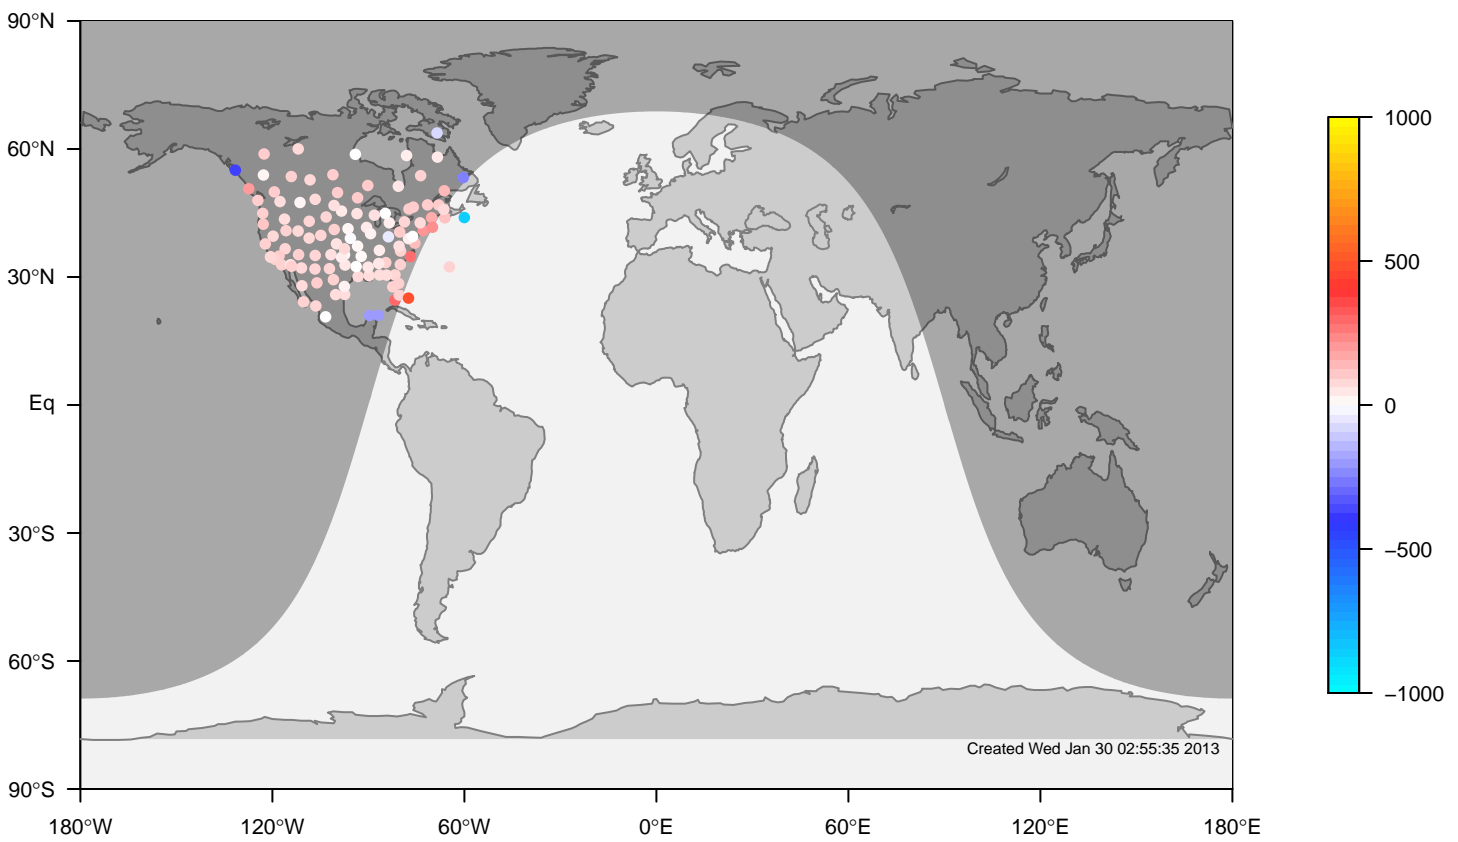

internal-TM5-od-tmpp-nam1x1 mixing height at 12UTC for February (2000-2011)

internal-TM5-od-tmpp-nam1x1 minus IGRA bias at 12UTC for January (2000-2011)