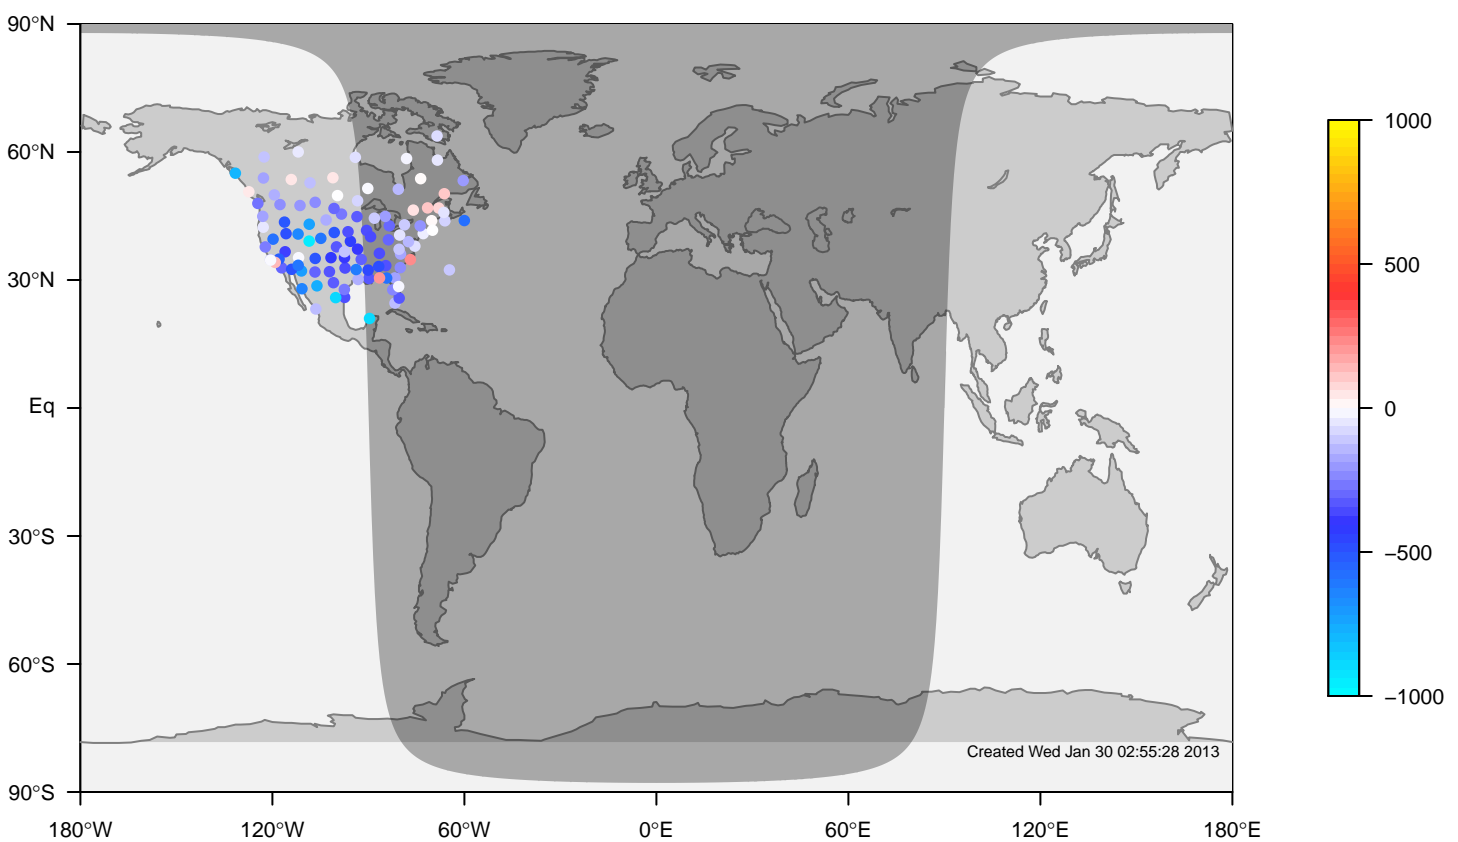

internal-TM5-od-tmpp-nam1x1 mixing height at 0UTC for April (2000-2011)

internal-TM5-od-tmpp-nam1x1 minus IGRA bias at 0UTC for March (2000-2011)