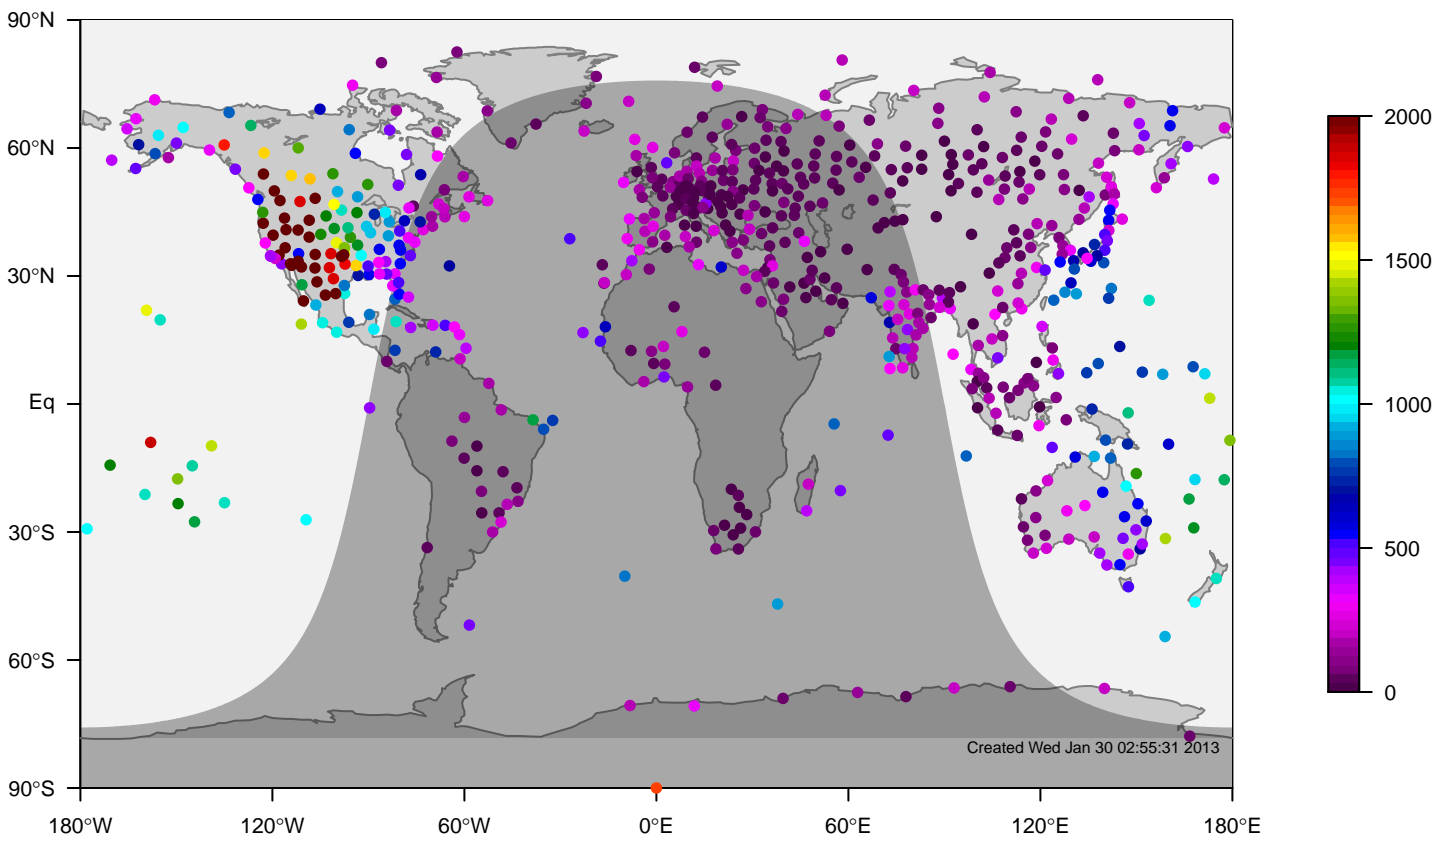

IGRA mixing height at 0UTC for June (2000-2011)

internal-TM5-od-tmpp-nam1x1 minus IGRA bias at 0UTC for June (2000-2011)

internal-TM5-od-tmpp-nam1x1 mixing height at 0UTC for July (2000-2011)

IGRA mixing height at 0UTC for July (2000-2011)

internal-TM5-od-tmpp-nam1x1 minus IGRA bias at 0UTC for July (2000-2011)

internal-TM5-od-tmpp-nam1x1 mixing height at 0UTC for August (2000-2011)

IGRA mixing height at 0UTC for August (2000-2011)

internal-TM5-od-tmpp-nam1x1 minus IGRA bias at 0UTC for August (2000-2011)