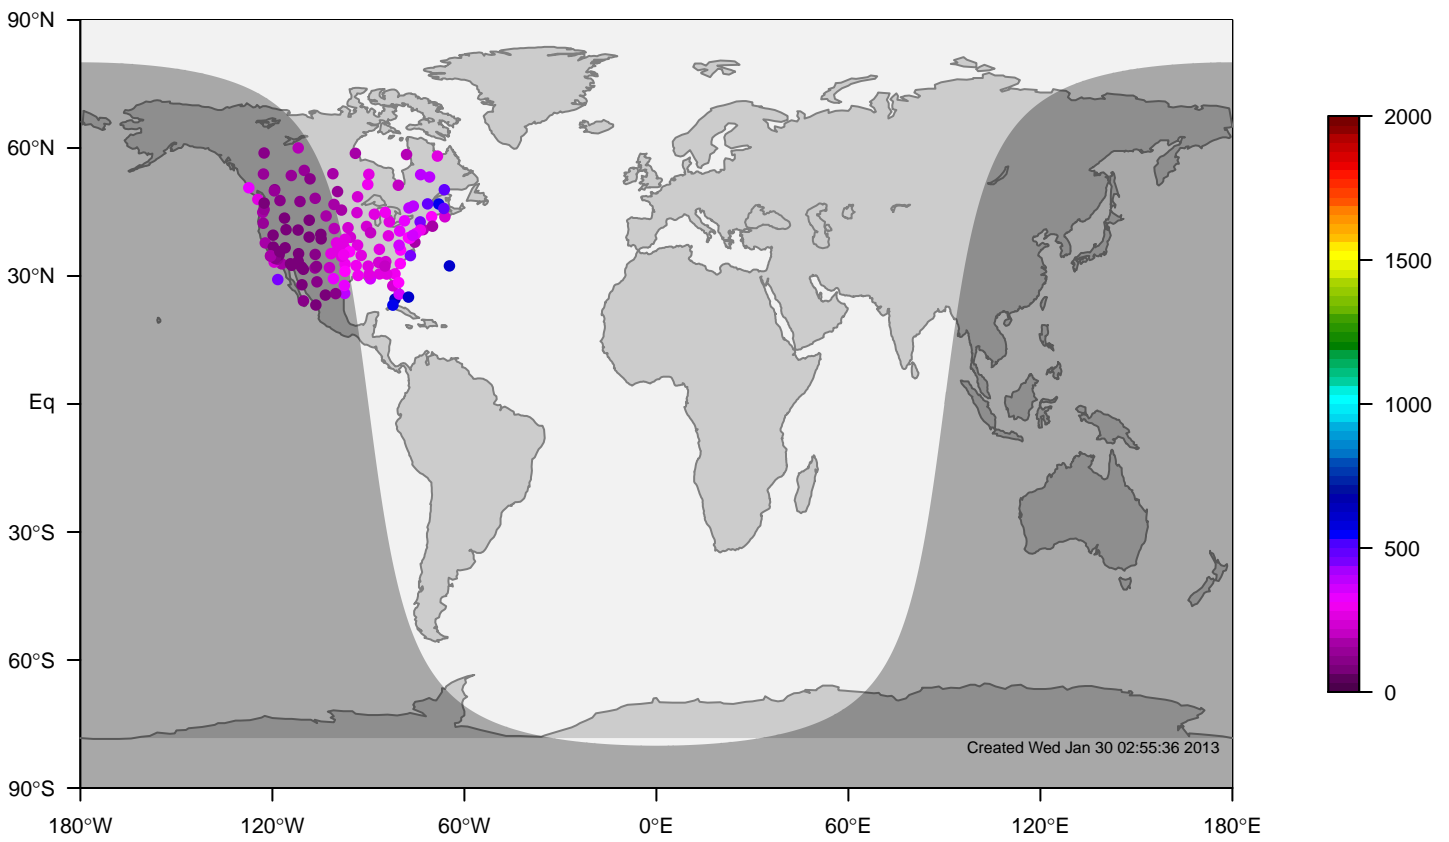

internal-TM5-od-tmpp-nam1x1 mixing height at 12UTC for April (2000-2011)