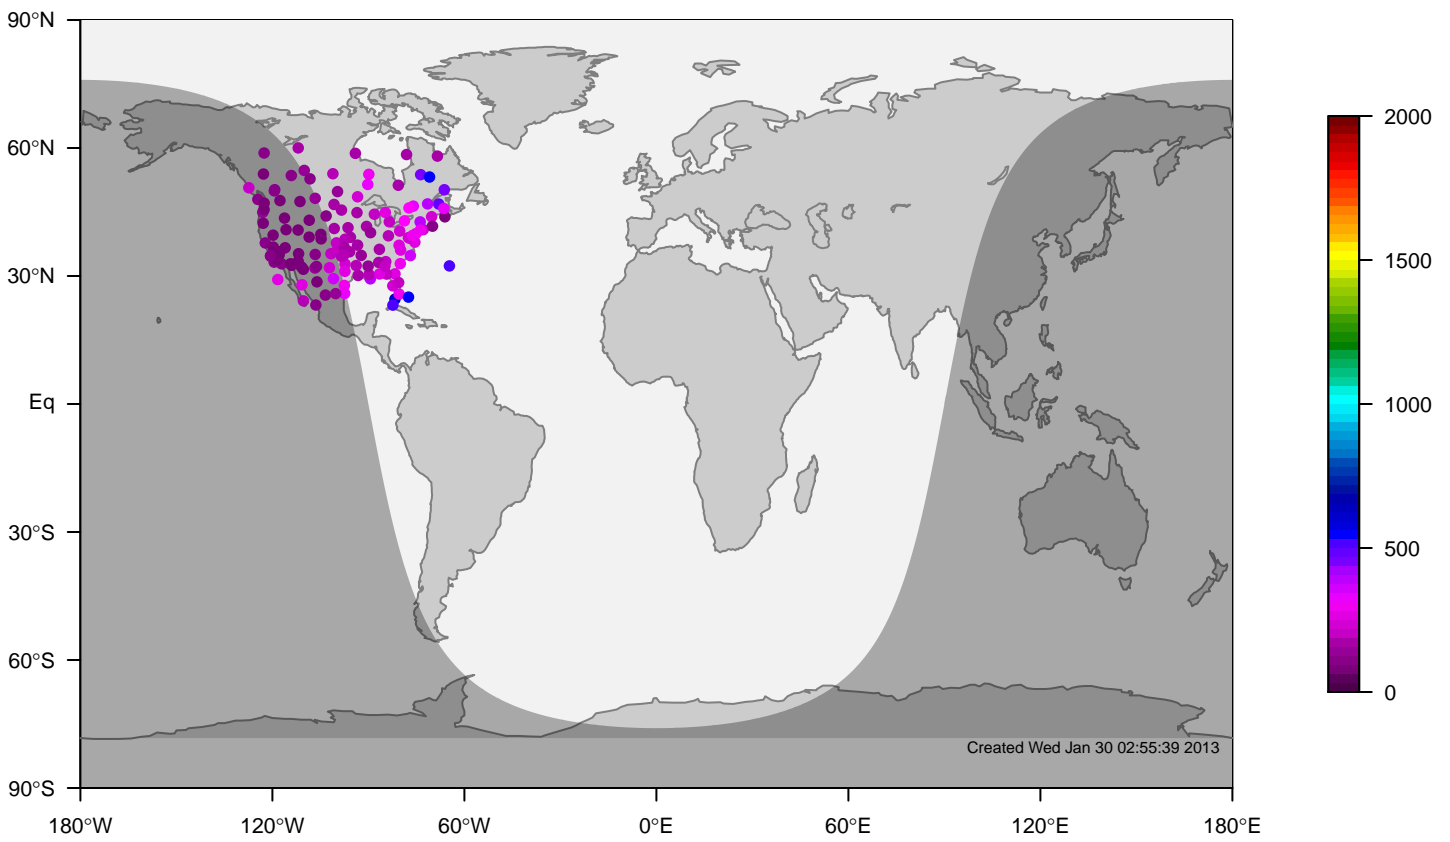

internal-TM5-od-tmpp-nam1x1 mixing height at 12UTC for August (2000-2011)