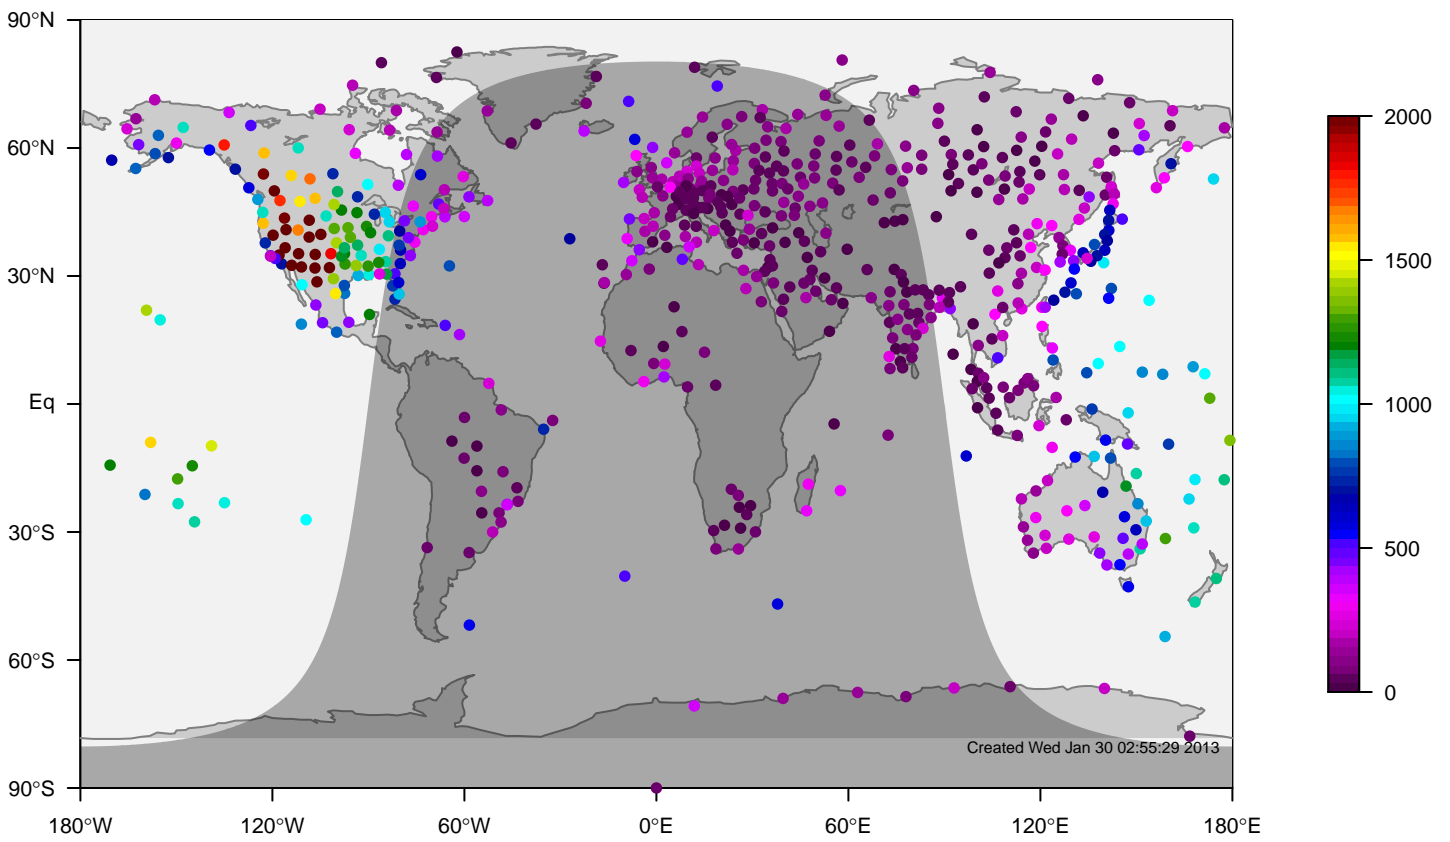

internal-TM5-od-tmpp-nam1x1 mixing height at UTC for January (2000-2011)

IGRA mixing height at UTC for January (2000-2011)

internal-TM5-od-tmpp-nam1x1 minus IGRA bias at UTC for January (2000-2011)

internal-TM5-od-tmpp-nam1x1 mixing height at 0UTC for February (2000-2011)

IGRA mixing height at 0UTC for February (2000-2011)

internal-TM5-od-tmpp-nam1x1 minus IGRA bias at 0UTC for February (2000-2011)

internal-TM5-od-tmpp-nam1x1 mixing height at 0UTC for March (2000-2011)

IGRA mixing height at 0UTC for March (2000-2011)

internal-TM5-od-tmpp-nam1x1 minus IGRA bias at 0UTC for March (2000-2011)

internal-TM5-od-tmpp-nam1x1 mixing height at 0UTC for April (2000-2011)

IGRA mixing height at 0UTC for April (2000-2011)

internal-TM5-od-tmpp-nam1x1 minus IGRA bias at 0UTC for April (2000-2011)