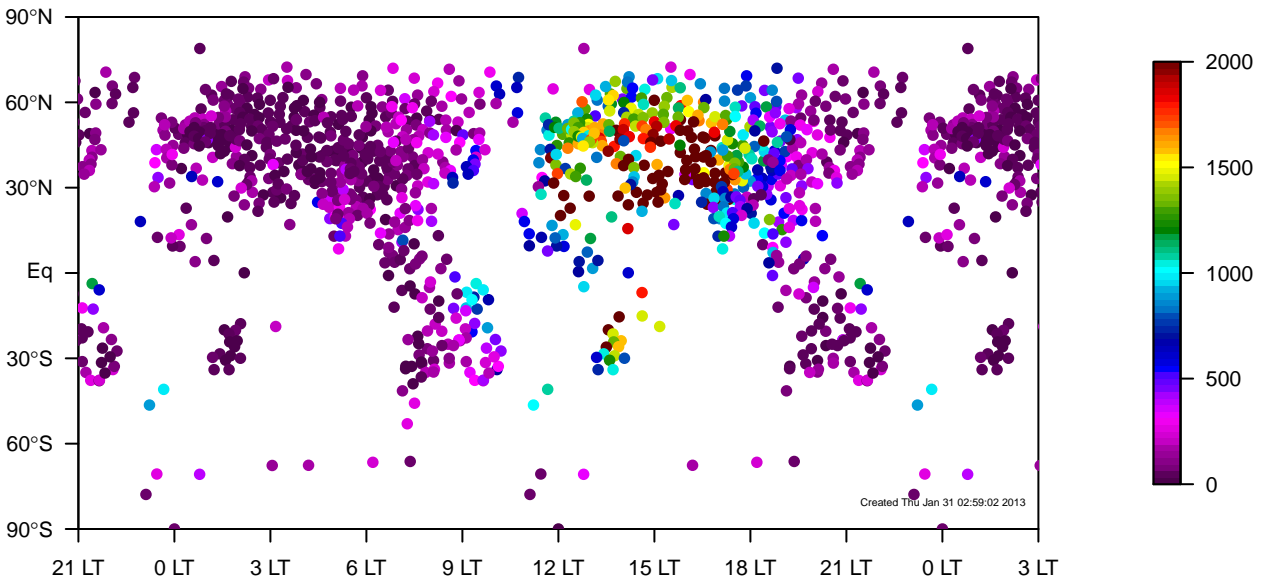

IGRA land-only JJA mixing height median (1995–2011)

internal-TM5-ei-glb3x2 land-only JJA mixing height median (1995–2011)

internal-TM5-ei-glb3x2 minus IGRA land-only JJA mixing height median (1995–2011)