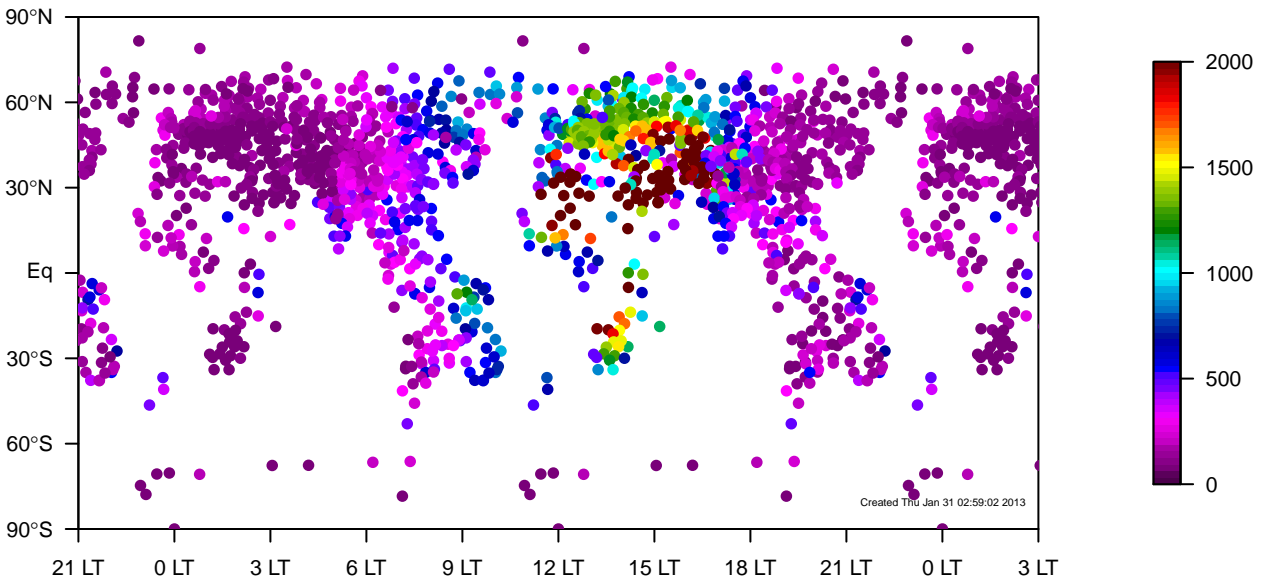

IGRA land-only JJA mixing height median (1995–2011)

internal-TM5-ei-glb3x2 land-only JJA mixing height median (1995–2011)

internal-TM5-ei-glb3x2 minus IGRA land-only JJA mixing height median (1995–2011)