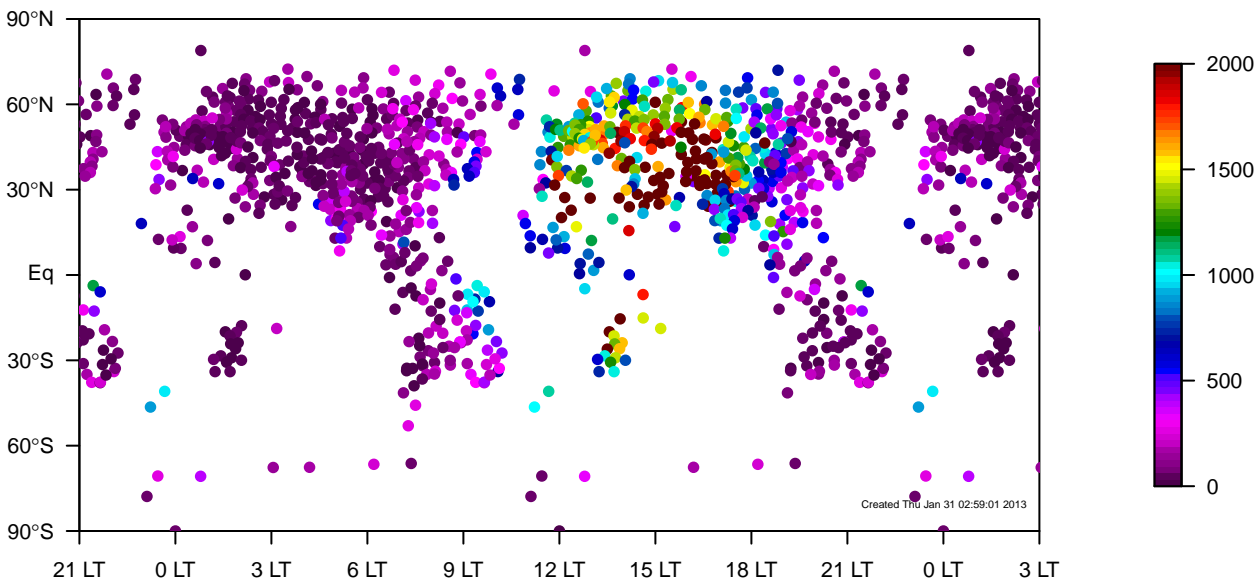

IGRA land-only JJA mixing height median (1995–2011)

internal-TM5-ei-nam1x1 land-only JJA mixing height median (1995–2011)

internal-TM5-ei-nam1x1 minus IGRA land-only JJA mixing height median (1995–2011)