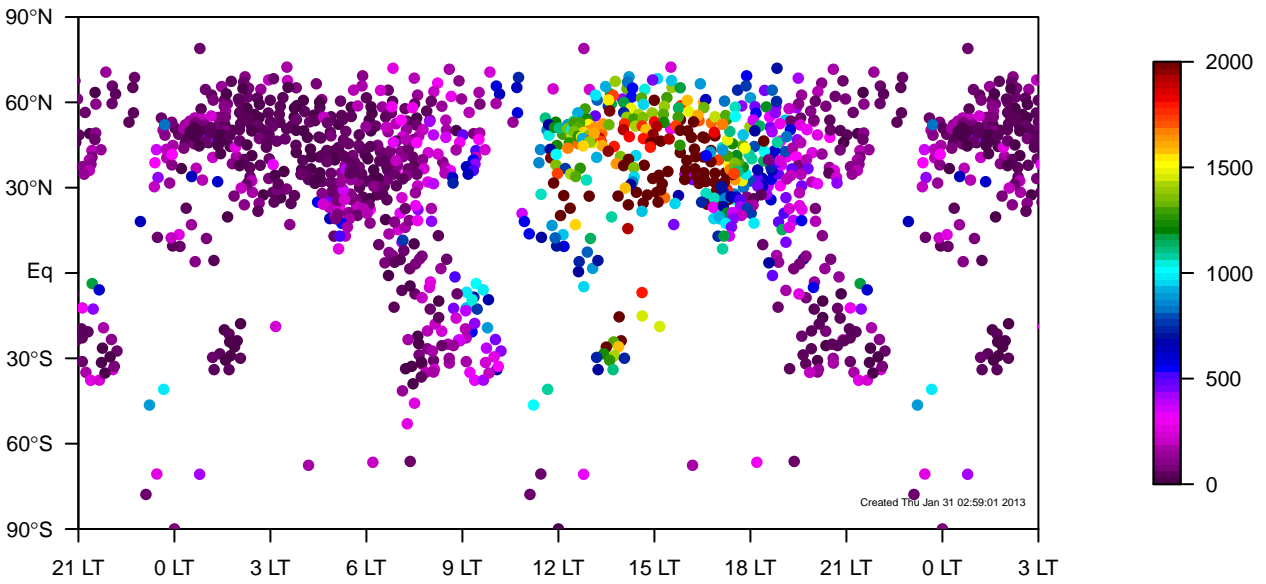

IGRA land-only JJA mixing height median (2000–2011)

internal-TM5-od-tmpp-nam1x1 land-only JJA mixing height median (2000–2011)

internal-TM5-od-tmpp-nam1x1 minus IGRA land-only JJA mixing height median (2000–2011)