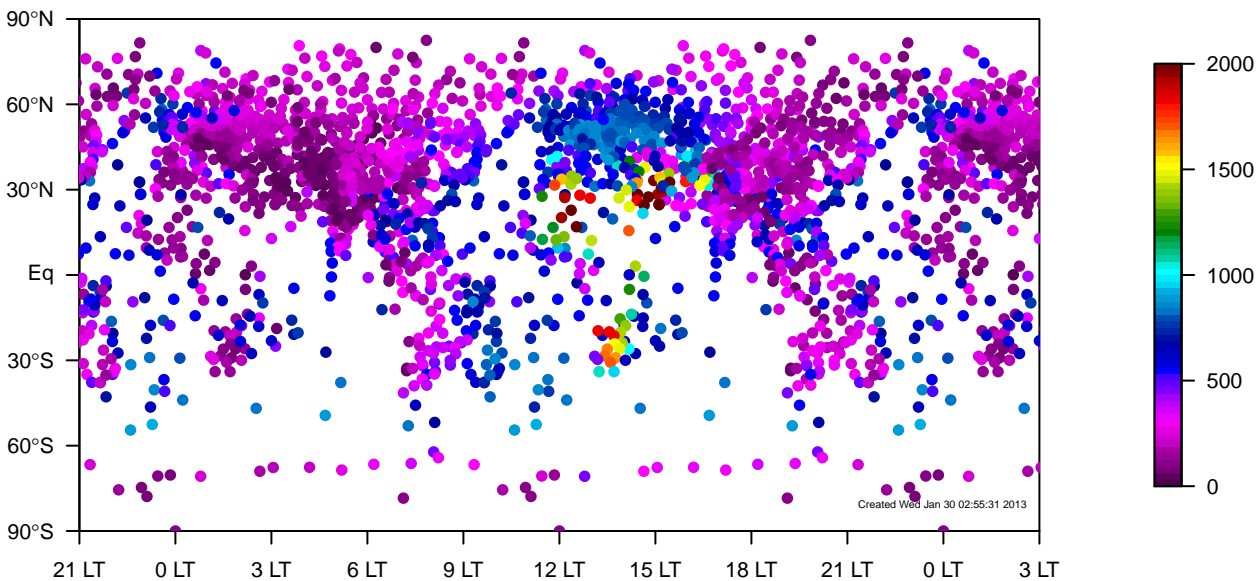

IGRA all-season mixing height median (1995–2011)

TM5-ei-glb3x2 all-season mixing height median (1995–2011)

TM5-ei-glb3x2 minus IGRA all-season mixing height median (1995–2011)