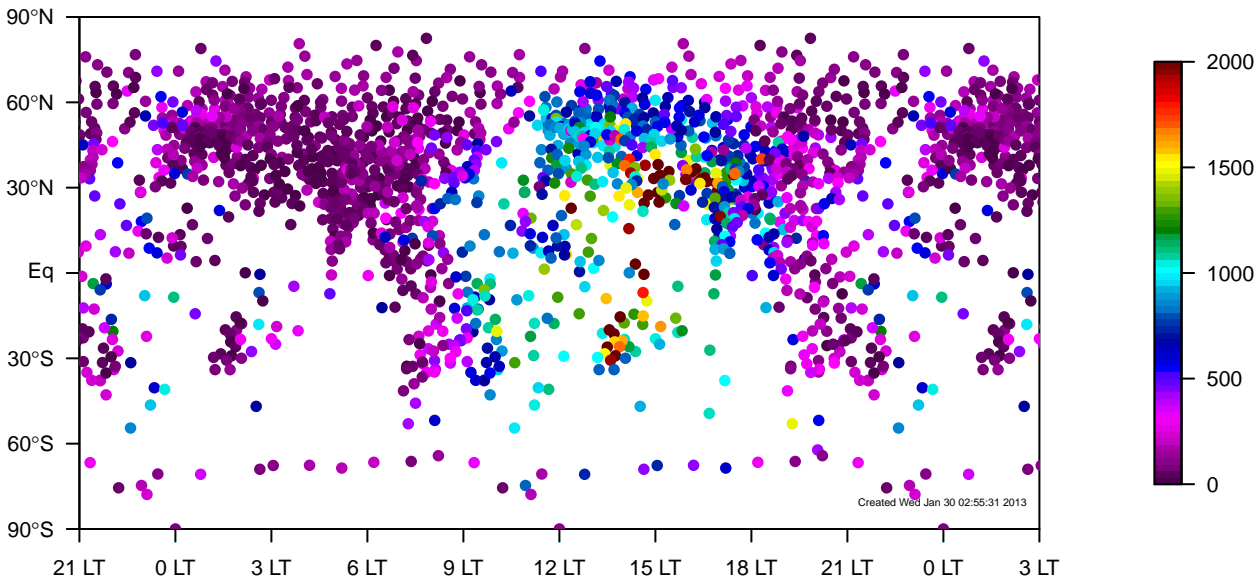

IGRA all-season mixing height median (1995–2011)

TM5-ei-glb3x2 all-season mixing height median (1995–2011)

TM5-ei-glb3x2 minus IGRA all-season mixing height median (1995–2011)