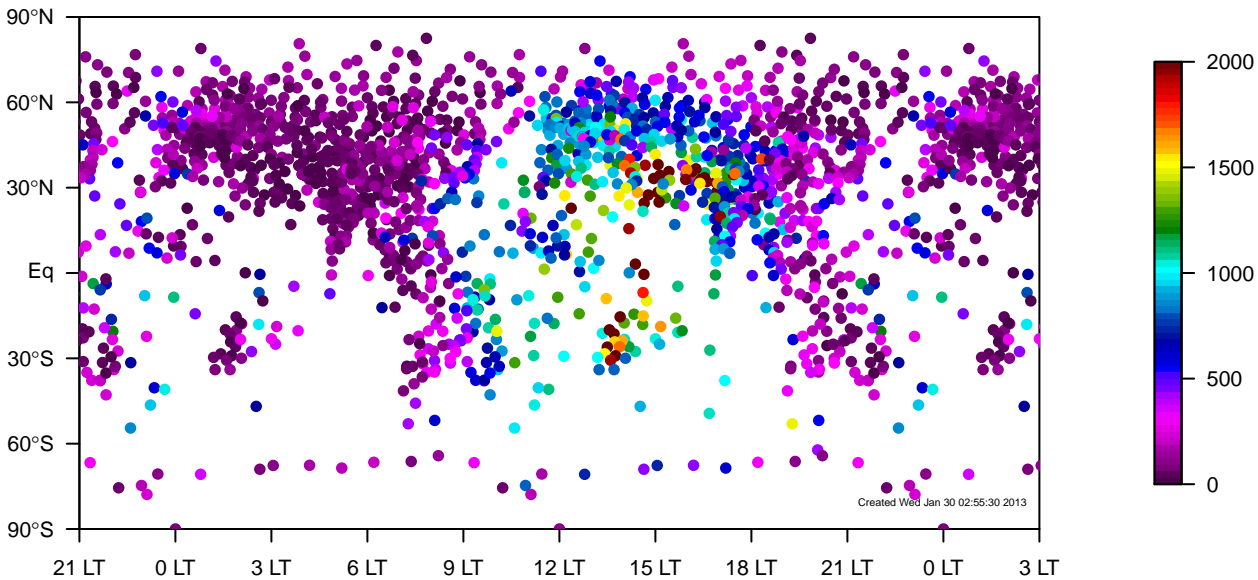

IGRA all-season mixing height median (1995–2011)

TM5-ei-nam1x1 all-season mixing height median (1995–2011)

TM5-ei-nam1x1 minus IGRA all-season mixing height median (1995–2011)