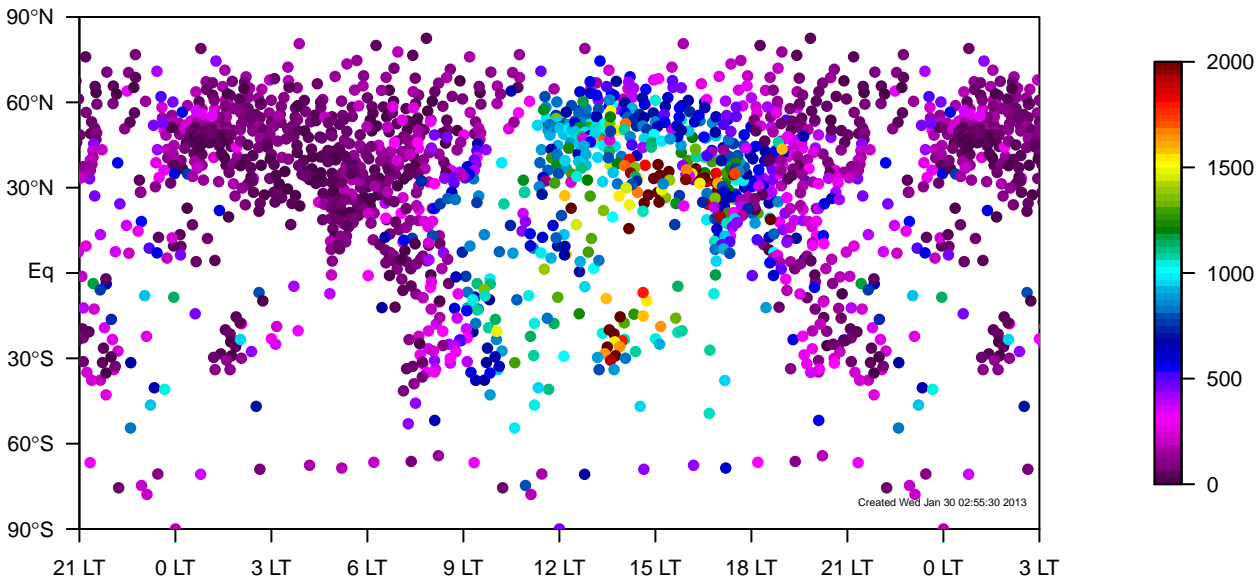

IGRA all-season mixing height median (2000–2011)

TM5-od-tmpp-glb3x2 all-season mixing height median (2000–2011)

TM5-od-tmpp-glb3x2 minus IGRA all-season mixing height median (2000–2011)