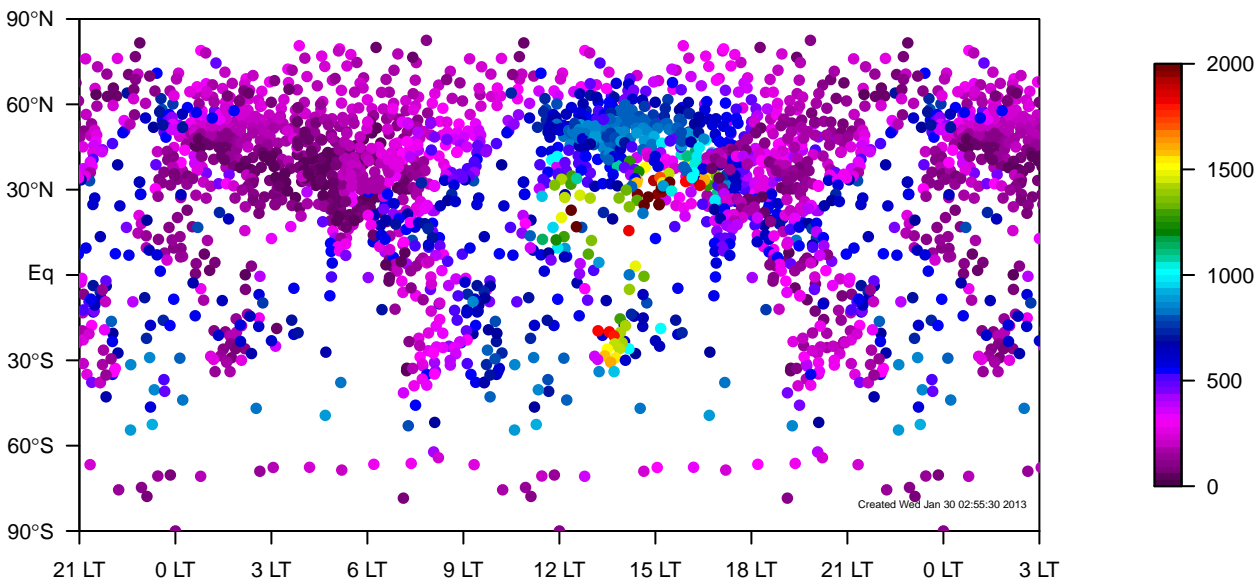

IGRA all-season mixing height median (2000–2011)

TM5-od-tmpp-glb3x2 all-season mixing height median (2000–2011)

TM5-od-tmpp-glb3x2 minus IGRA all-season mixing height median (2000–2011)