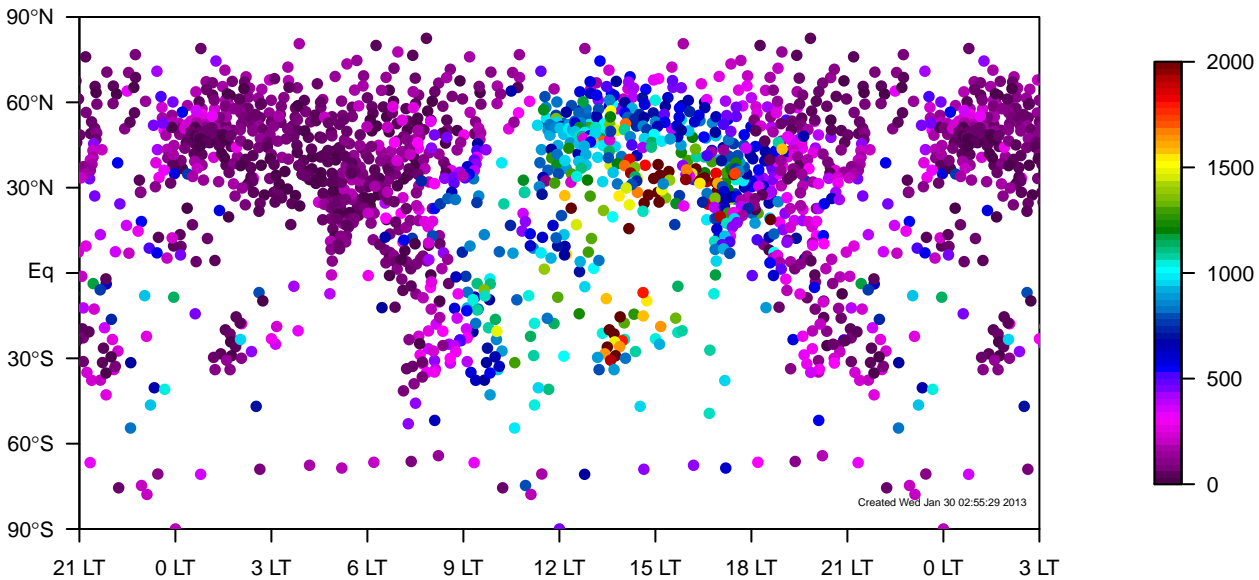

IGRA all-season mixing height median (2000–2011)

TM5-od-tmpp-nam1x1 all-season mixing height median (2000–2011)

TM5-od-tmpp-nam1x1 minus IGRA all-season mixing height median (2000–2011)