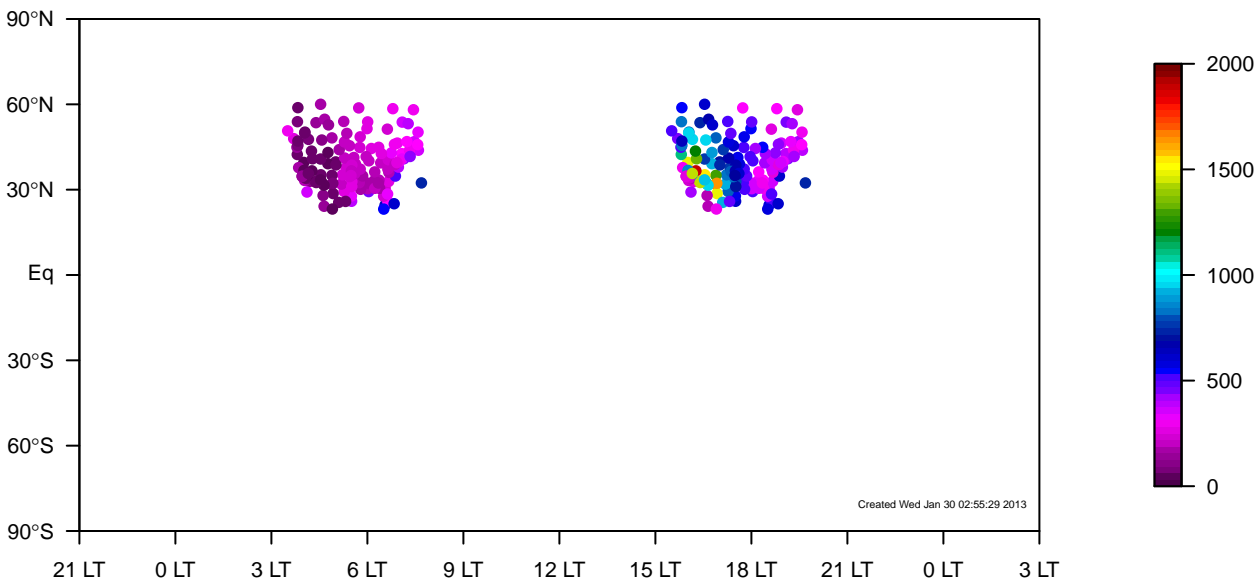

IGRA all-season mixing height median (2000–2011)

TM5-od-tmpp-nam1x1 all-season mixing height median (2000–2011)

TM5-od-tmpp-nam1x1 minus IGRA all-season mixing height median (2000–2011)