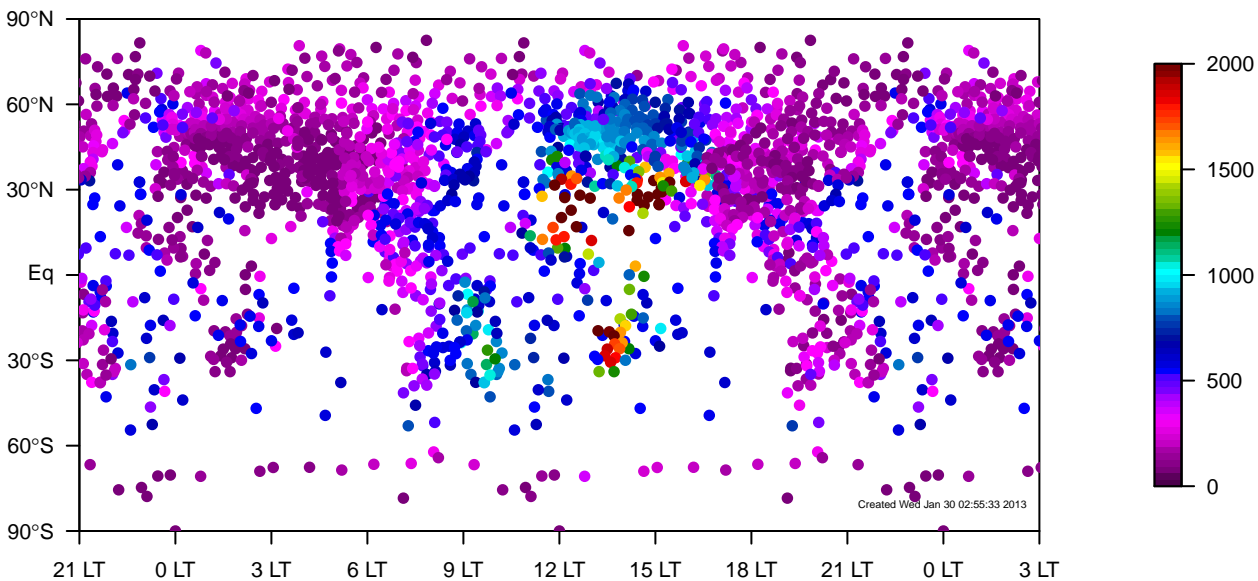

IGRA all-season mixing height median (1995–2011)

internal-TM5-ei-glb3x2 all-season mixing height median (1995–2011)

internal-TM5-ei-glb3x2 minus IGRA all-season mixing height median (1995–2011)