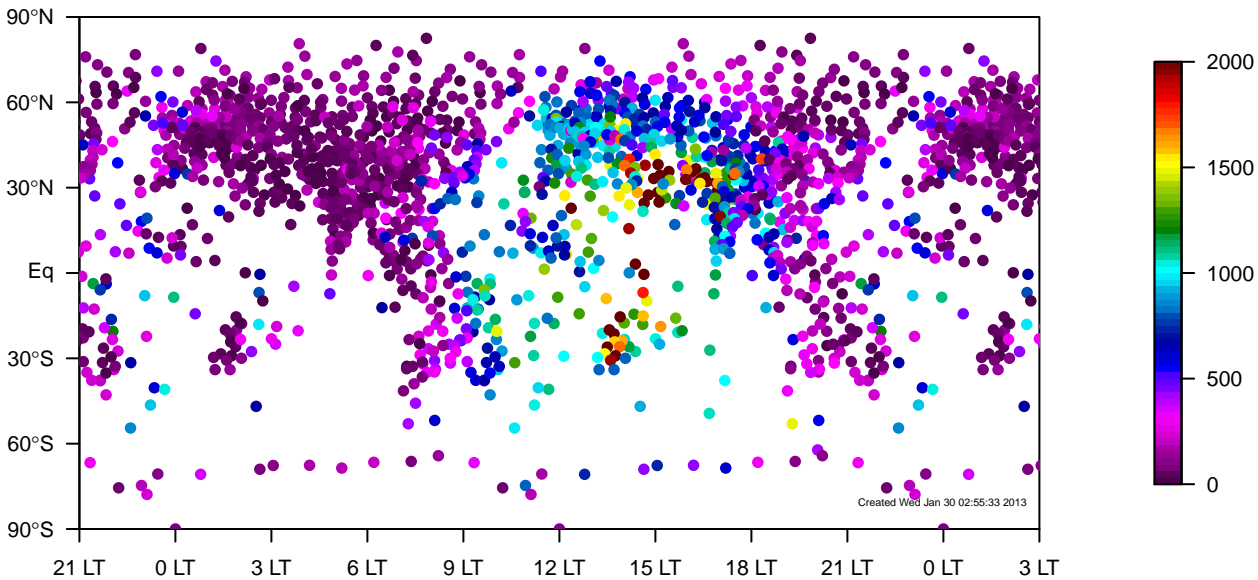

IGRA all-season mixing height median (1995–2011)

internal-TM5-ei-glb3x2 all-season mixing height median (1995–2011)

internal-TM5-ei-glb3x2 minus IGRA all-season mixing height median (1995–2011)