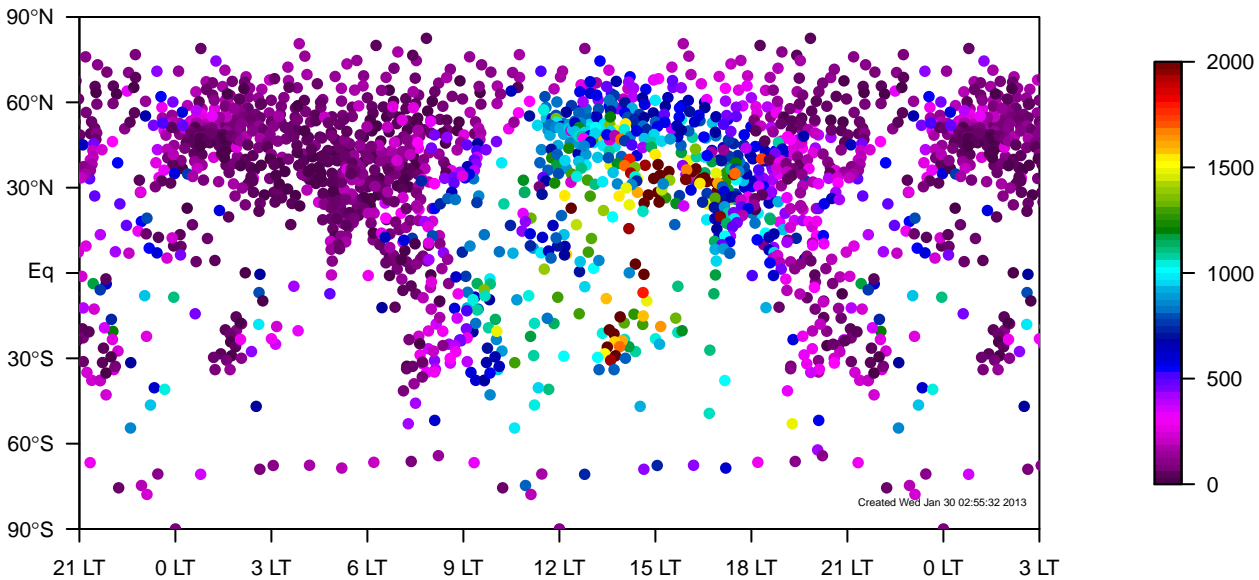

IGRA all-season mixing height median (1995–2011)

internal-TM5-ei-nam1x1 all-season mixing height median (1995–2011)

internal-TM5-ei-nam1x1 minus IGRA all-season mixing height median (1995–2011)