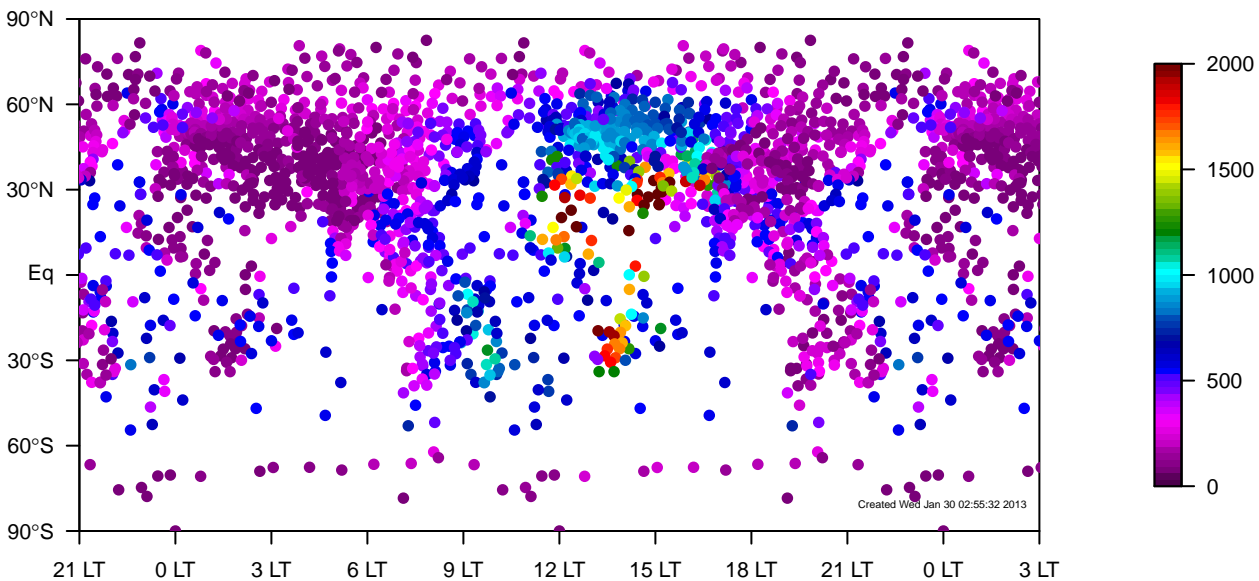

IGRA all-season mixing height median (2000–2011)

internal-TM5-od-tmpp-glb3x2 all-season mixing height median (2000–2011)

internal-TM5-od-tmpp-glb3x2 minus IGRA all-season mixing height median (2000–2011)