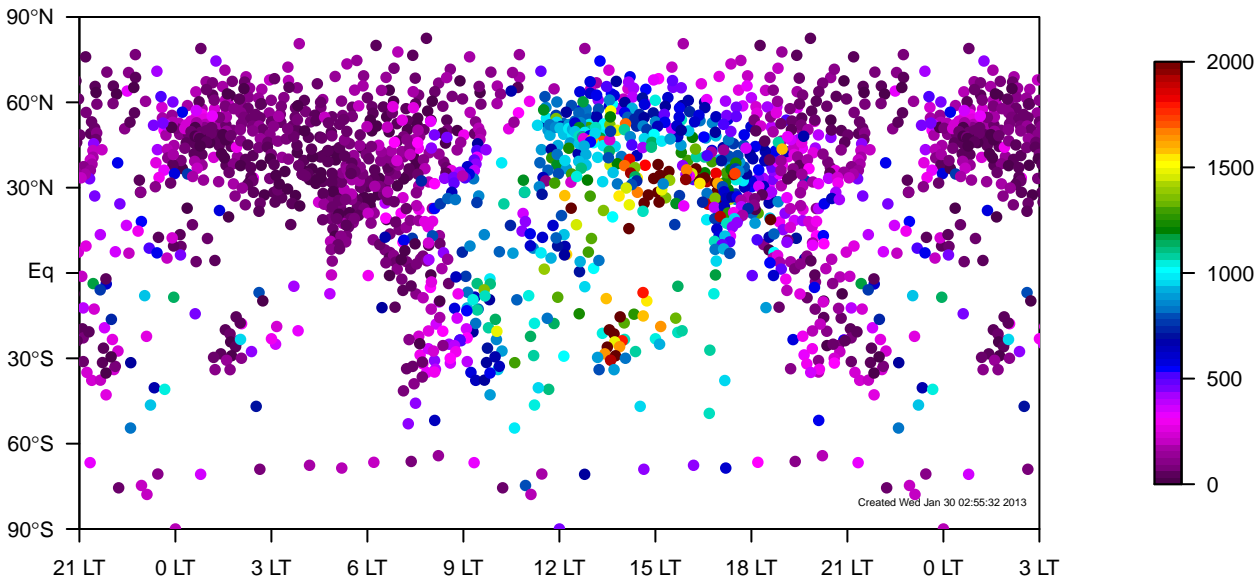

IGRA all-season mixing height median (2000–2011)

internal-TM5-od-tmpp-glb3x2 all-season mixing height median (2000–2011)

internal-TM5-od-tmpp-glb3x2 minus IGRA all-season mixing height median (2000–2011)