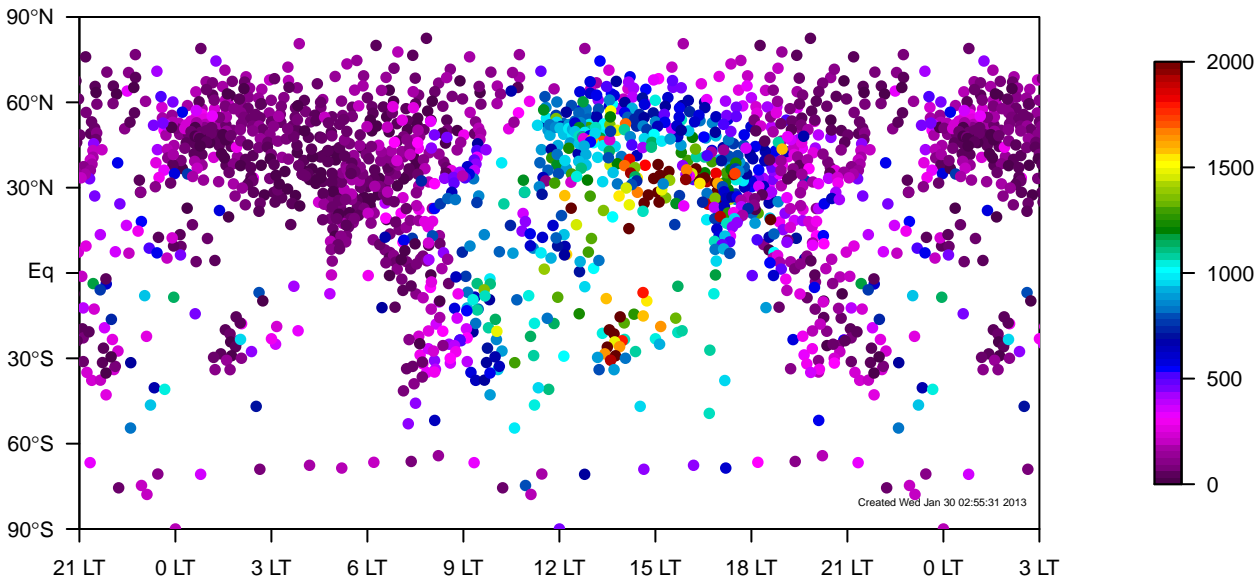

IGRA all-season mixing height median (2000–2011)

internal-TM5-od-tmpp-nam1x1 all-season mixing height median (2000–2011)

internal-TM5-od-tmpp-nam1x1 minus IGRA all-season mixing height median (2000–2011)