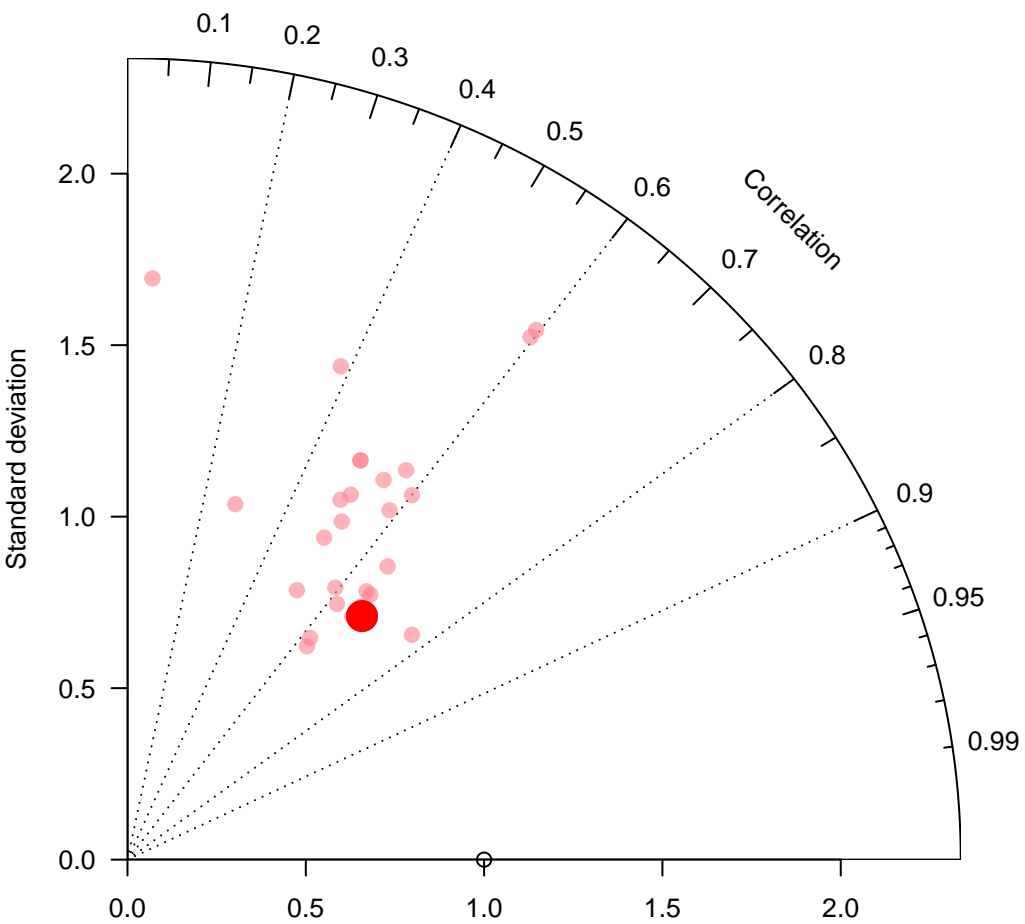

TM5-ei-glb3x2 for 0 local solar time +/- 3 hours

TM5-ei-glb3x2 for 12 local solar time +/- 3 hours

TM5-ei-glb3x2 for 6 local solar time +/- 3 hours

TM5-ei-glb3x2 for 18 local solar time +/- 3 hours