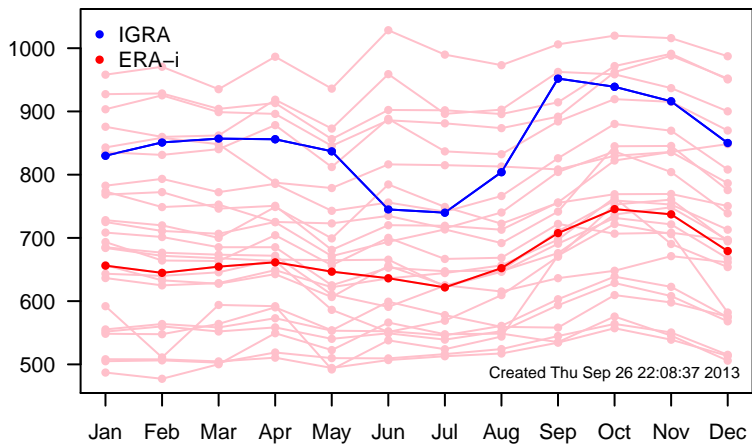

12UTC MHs, stations centered on Greenwich

12UTC model-IGRA MHs, stations centered on Greenwich

0UTC MHs, stations centered on dateline

0UTC model-IGRA MHs, stations centered on dateline

0UTC MHs, stations centered on Greenwich

0UTC model-IGRA MHs, stations centered on Greenwich

12UTC MHs, stations centered on dateline

12UTC model-IGRA MHs, stations centered on dateline