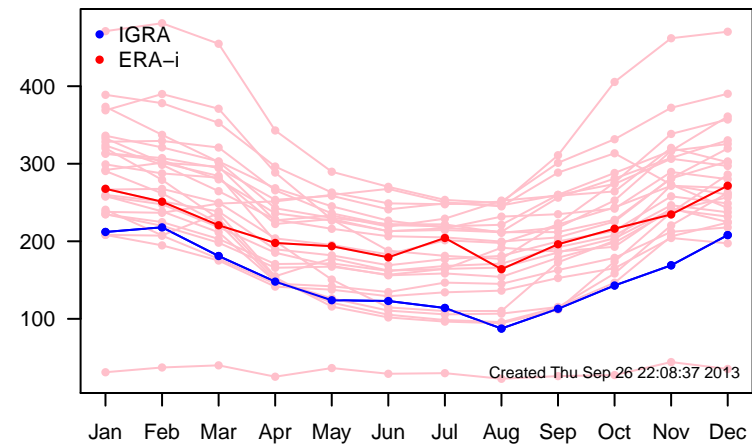

12UTC MHs, stations centered on Greenwich

12UTC model-IGRA MHs, stations centered on Greenwich

0UTC MHs, stations centered on dateline

0UTC model-IGRA MHs, stations centered on dateline

0UTC MHs, stations centered on Greenwich

0UTC model-IGRA MHs, stations centered on Greenwich

12UTC MHs, stations centered on dateline

12UTC model-IGRA MHs, stations centered on dateline