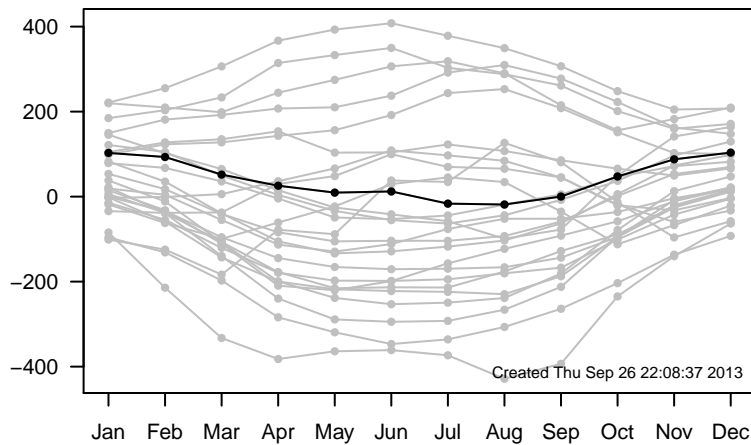

12UTC MHs, stations centered on Greenwich

12UTC model-IGRA MHs, stations centered on Greenwich

0UTC MHs, stations centered on dateline

0UTC model-IGRA MHs, stations centered on dateline

0UTC MHs, stations centered on Greenwich

0UTC model-IGRA MHs, stations centered on Greenwich

12UTC MHs, stations centered on dateline

12UTC model-IGRA MHs, stations centered on dateline