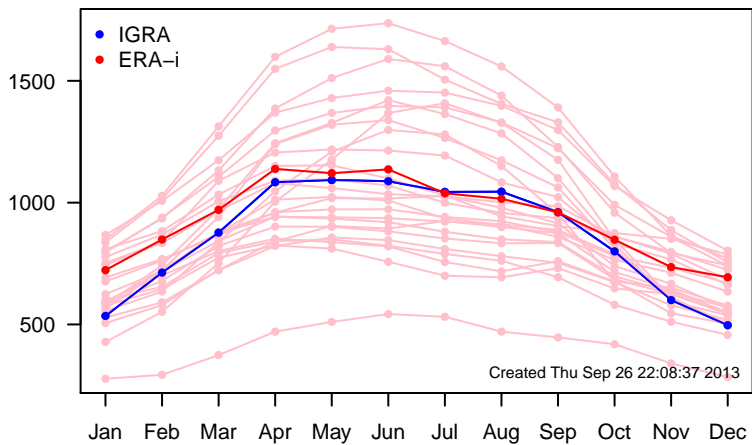

12UTC MHs, stations centered on Greenwich

12UTC model-IGRA MHs, stations centered on Greenwich

0UTC MHs, stations centered on dateline

0UTC model-IGRA MHs, stations centered on dateline

0UTC MHs, stations centered on Greenwich

0UTC model-IGRA MHs, stations centered on Greenwich

12UTC MHs, stations centered on dateline

12UTC model-IGRA MHs, stations centered on dateline