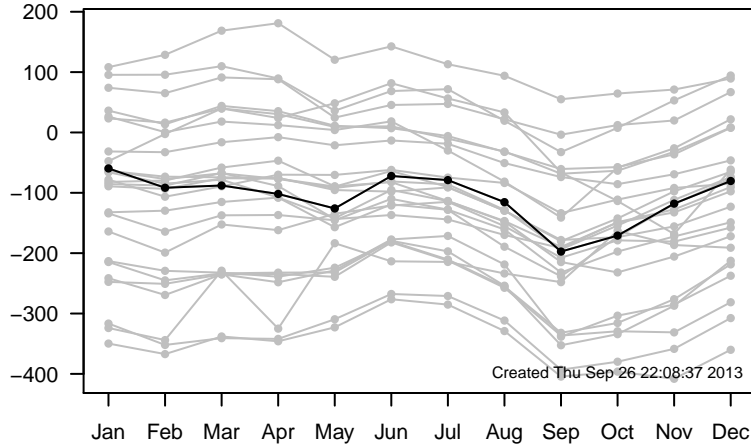

12UTC MHs, stations centered on Greenwich

12UTC model-IGRA MHs, stations centered on Greenwich

0UTC MHs, stations centered on dateline

0UTC model-IGRA MHs, stations centered on dateline

0UTC MHs, stations centered on Greenwich

0UTC model-IGRA MHs, stations centered on Greenwich

12UTC MHs, stations centered on dateline

12UTC model-IGRA MHs, stations centered on dateline