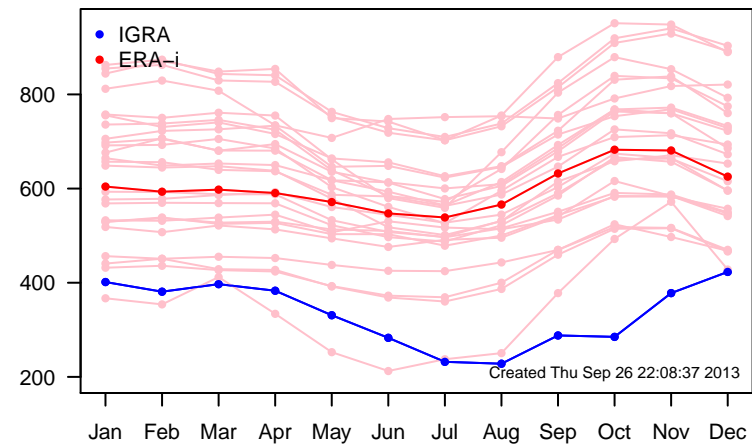

12UTC MHs, stations centered on Greenwich

12UTC model-IGRA MHs, stations centered on Greenwich

0UTC MHs, stations centered on dateline

0UTC model-IGRA MHs, stations centered on dateline

0UTC MHs, stations centered on Greenwich

0UTC model-IGRA MHs, stations centered on Greenwich

12UTC MHs, stations centered on dateline

12UTC model-IGRA MHs, stations centered on dateline