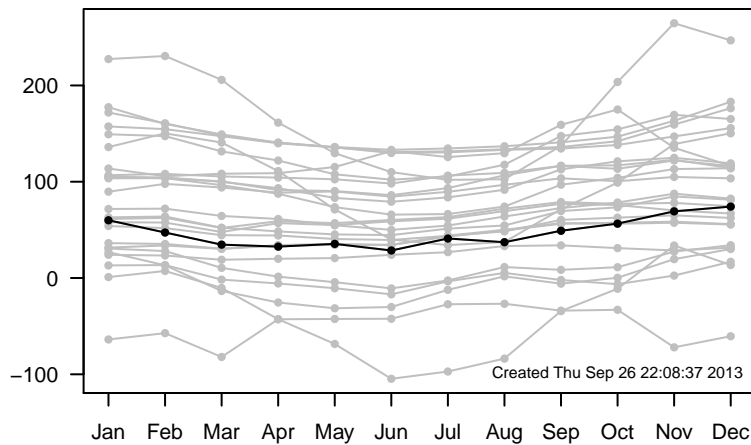

12UTC MHs, stations centered on Greenwich

12UTC model-IGRA MHs, stations centered on Greenwich

0UTC MHs, stations centered on dateline

0UTC model-IGRA MHs, stations centered on dateline

0UTC MHs, stations centered on Greenwich

0UTC model-IGRA MHs, stations centered on Greenwich

12UTC MHs, stations centered on dateline

12UTC model-IGRA MHs, stations centered on dateline