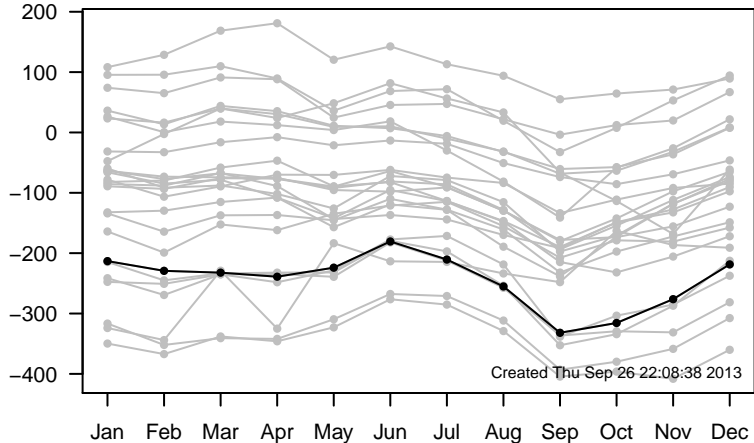

12UTC MHs, stations centered on Greenwich

12UTC model-IGRA MHs, stations centered on Greenwich

0UTC MHs, stations centered on dateline

0UTC model-IGRA MHs, stations centered on dateline

0UTC MHs, stations centered on Greenwich

0UTC model-IGRA MHs, stations centered on Greenwich

12UTC MHs, stations centered on dateline

12UTC model-IGRA MHs, stations centered on dateline