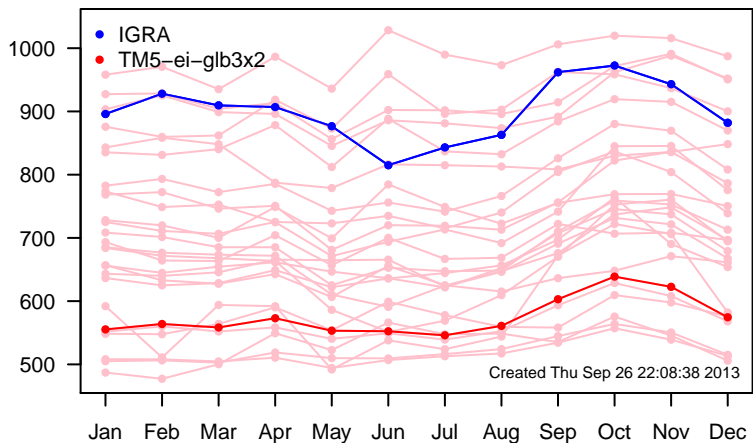

12UTC MHs, stations centered on Greenwich

12UTC model-IGRA MHs, stations centered on Greenwich

0UTC MHs, stations centered on dateline

0UTC model-IGRA MHs, stations centered on dateline

0UTC MHs, stations centered on Greenwich

0UTC model-IGRA MHs, stations centered on Greenwich

12UTC MHs, stations centered on dateline

12UTC model-IGRA MHs, stations centered on dateline