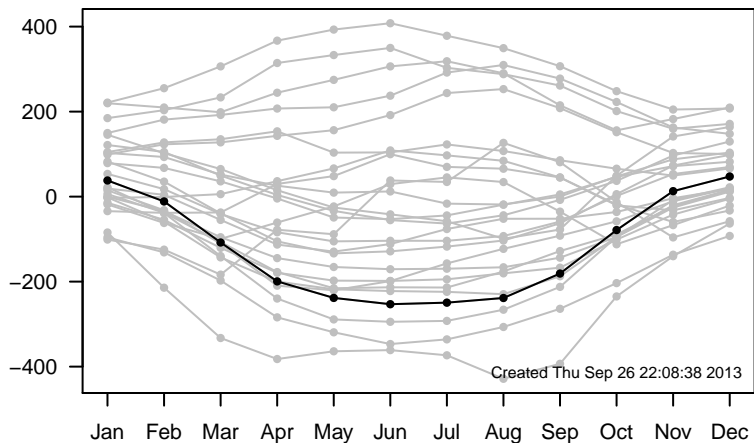

12UTC MHs, stations centered on Greenwich

12UTC model-IGRA MHs, stations centered on Greenwich

0UTC MHs, stations centered on dateline

0UTC model-IGRA MHs, stations centered on dateline

0UTC MHs, stations centered on Greenwich

0UTC model-IGRA MHs, stations centered on Greenwich

12UTC MHs, stations centered on dateline

12UTC model-IGRA MHs, stations centered on dateline