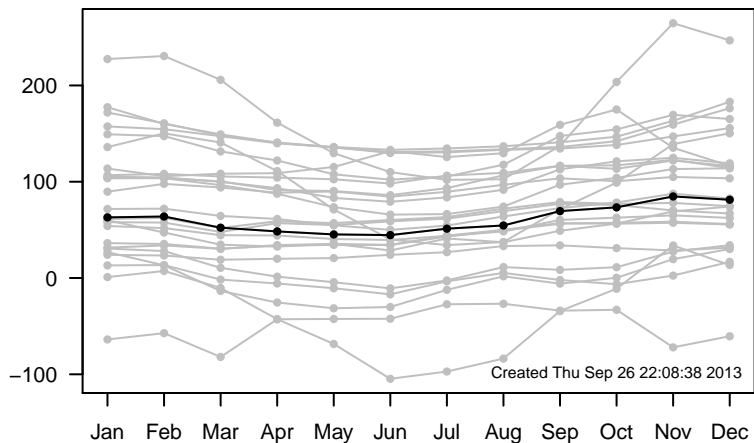

12UTC MHs, stations centered on Greenwich

12UTC model-IGRA MHs, stations centered on Greenwich

0UTC MHs, stations centered on dateline

0UTC model-IGRA MHs, stations centered on dateline

0UTC MHs, stations centered on Greenwich

0UTC model-IGRA MHs, stations centered on Greenwich

12UTC MHs, stations centered on dateline

12UTC model-IGRA MHs, stations centered on dateline