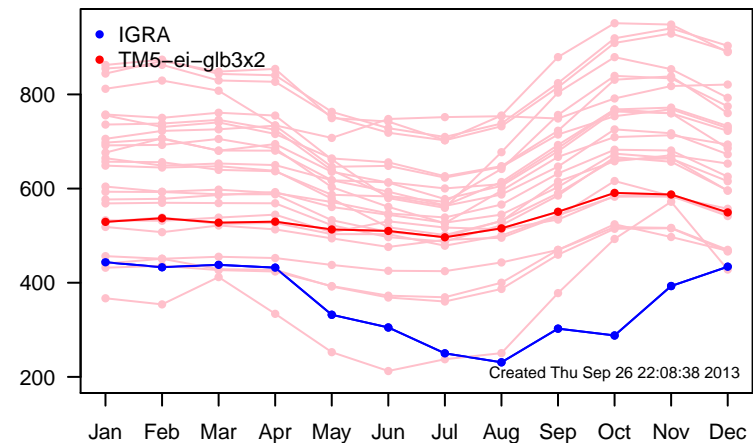

12UTC MHs, stations centered on Greenwich

12UTC model-IGRA MHs, stations centered on Greenwich

0UTC MHs, stations centered on dateline

0UTC model-IGRA MHs, stations centered on dateline

0UTC MHs, stations centered on Greenwich

0UTC model-IGRA MHs, stations centered on Greenwich

12UTC MHs, stations centered on dateline

12UTC model-IGRA MHs, stations centered on dateline