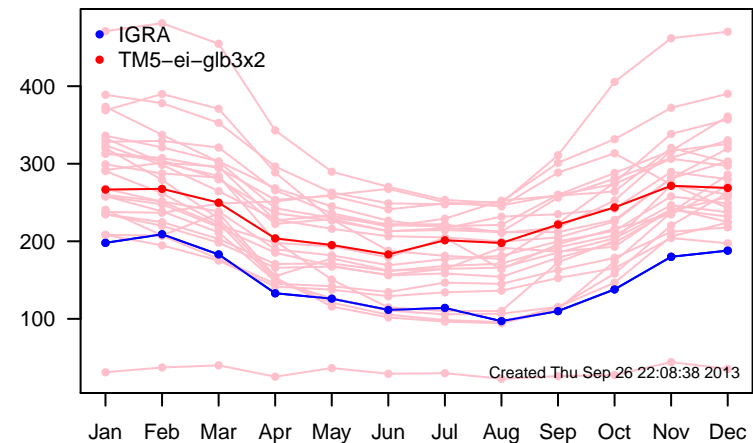

12UTC MHs, stations centered on Greenwich

12UTC model-IGRA MHs, stations centered on Greenwich

0UTC MHs, stations centered on dateline

0UTC model-IGRA MHs, stations centered on dateline

0UTC MHs, stations centered on Greenwich

0UTC model-IGRA MHs, stations centered on Greenwich

12UTC MHs, stations centered on dateline

12UTC model-IGRA MHs, stations centered on dateline