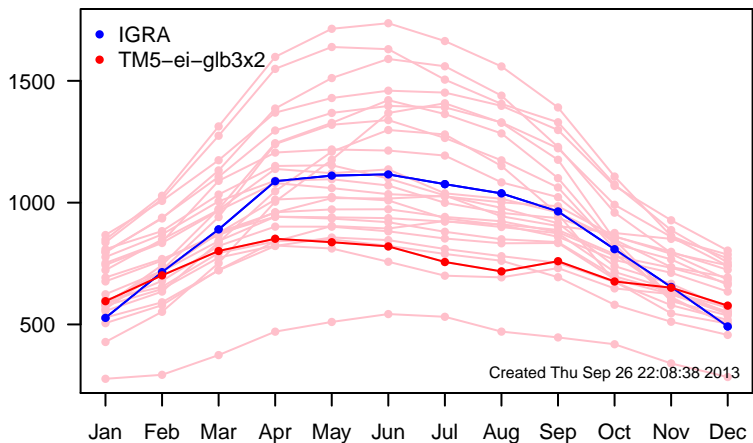

12UTC MHs, stations centered on Greenwich

12UTC model-IGRA MHs, stations centered on Greenwich

0UTC MHs, stations centered on dateline

0UTC model-IGRA MHs, stations centered on dateline

0UTC MHs, stations centered on Greenwich

0UTC model-IGRA MHs, stations centered on Greenwich

12UTC MHs, stations centered on dateline

12UTC model-IGRA MHs, stations centered on dateline