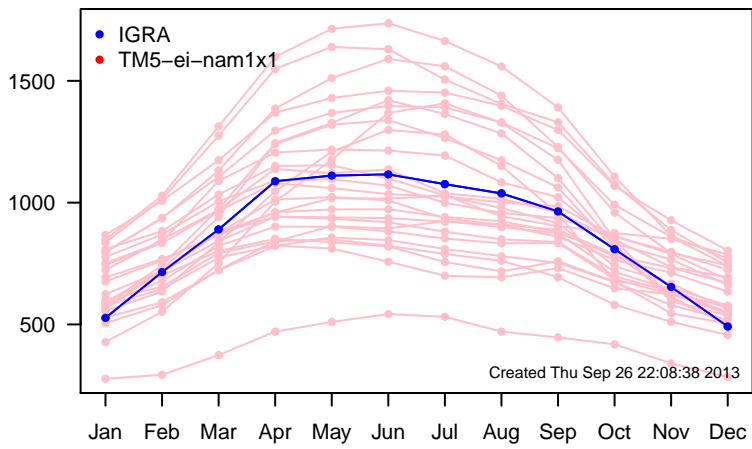

12UTC MHs, stations centered on Greenwich

12UTC model-IGRA MHs, stations centered on Greenwich

0UTC MHs, stations centered on dateline

0UTC model-IGRA MHs, stations centered on dateline

0UTC MHs, stations centered on Greenwich

0UTC model-IGRA MHs, stations centered on Greenwich

12UTC MHs, stations centered on dateline

12UTC model-IGRA MHs, stations centered on dateline