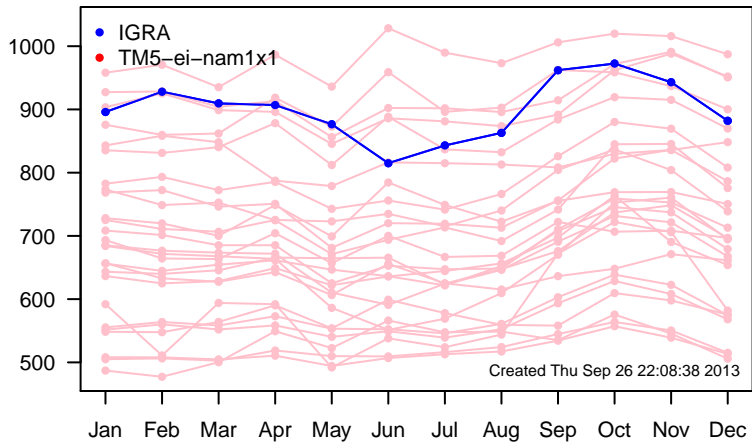

12UTC MHs, stations centered on Greenwich

12UTC model-IGRA MHs, stations centered on Greenwich

0UTC MHs, stations centered on dateline

0UTC model-IGRA MHs, stations centered on dateline

0UTC MHs, stations centered on Greenwich

0UTC model-IGRA MHs, stations centered on Greenwich

12UTC MHs, stations centered on dateline

12UTC model-IGRA MHs, stations centered on dateline