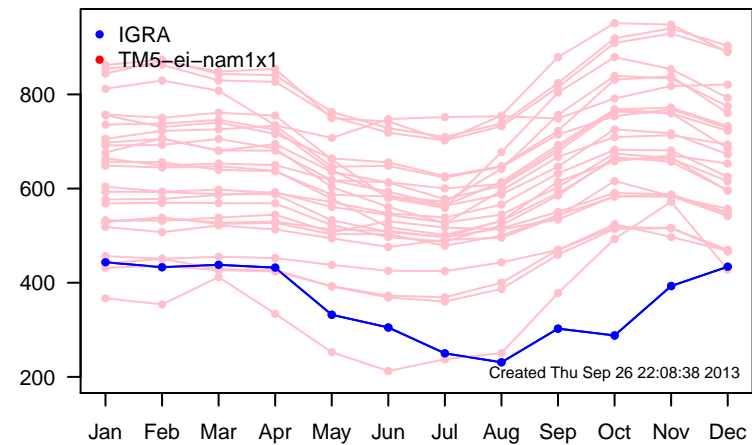

12UTC MHs, stations centered on Greenwich

12UTC model-IGRA MHs, stations centered on Greenwich

0UTC MHs, stations centered on dateline

0UTC model-IGRA MHs, stations centered on dateline

0UTC MHs, stations centered on Greenwich

0UTC model-IGRA MHs, stations centered on Greenwich

12UTC MHs, stations centered on dateline

12UTC model-IGRA MHs, stations centered on dateline