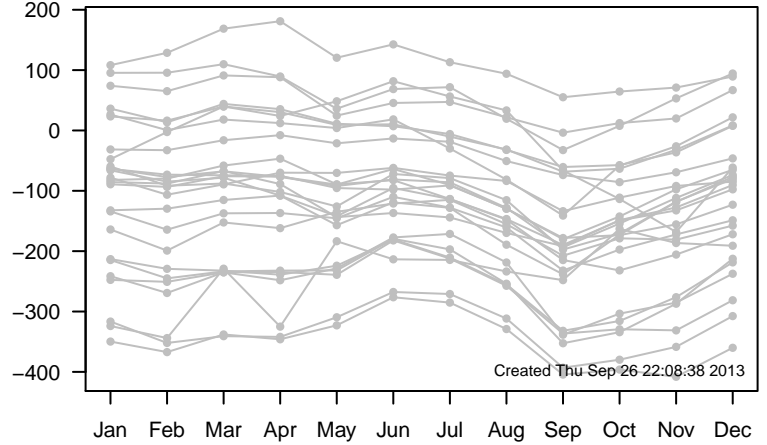

12UTC MHs, stations centered on Greenwich

12UTC model-IGRA MHs, stations centered on Greenwich

0UTC MHs, stations centered on dateline

0UTC model-IGRA MHs, stations centered on dateline

0UTC MHs, stations centered on Greenwich

0UTC model-IGRA MHs, stations centered on Greenwich

12UTC MHs, stations centered on dateline

12UTC model-IGRA MHs, stations centered on dateline