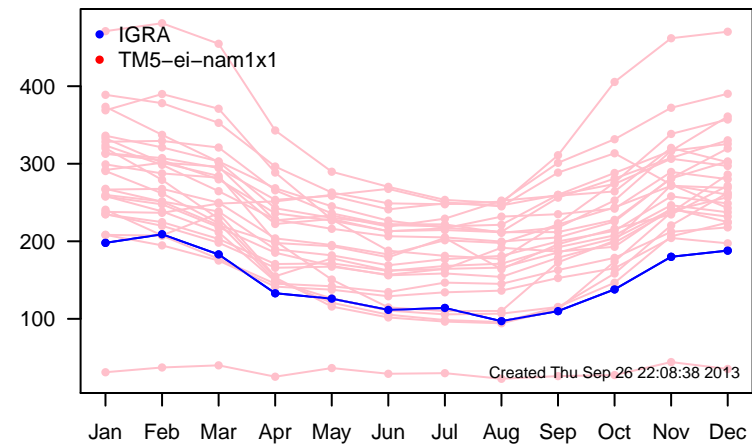

12UTC MHs, stations centered on Greenwich

12UTC model-IGRA MHs, stations centered on Greenwich

0UTC MHs, stations centered on dateline

0UTC model-IGRA MHs, stations centered on dateline

0UTC MHs, stations centered on Greenwich

0UTC model-IGRA MHs, stations centered on Greenwich

12UTC MHs, stations centered on dateline

12UTC model-IGRA MHs, stations centered on dateline