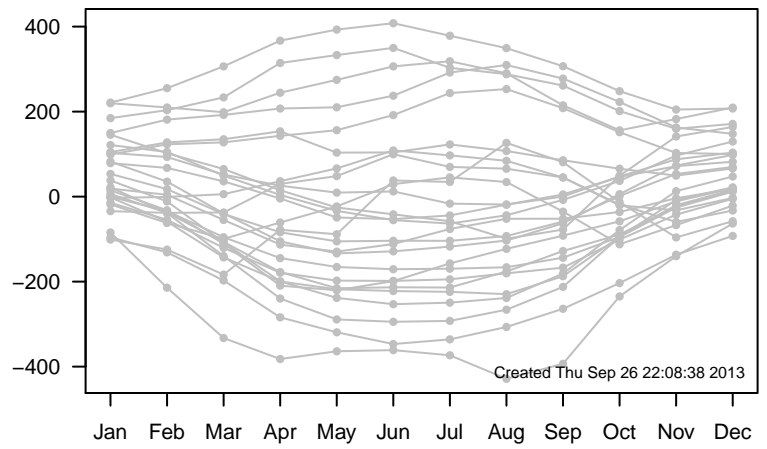

12UTC MHs, stations centered on Greenwich

12UTC model-IGRA MHs, stations centered on Greenwich

0UTC MHs, stations centered on dateline

0UTC model-IGRA MHs, stations centered on dateline

0UTC MHs, stations centered on Greenwich

0UTC model-IGRA MHs, stations centered on Greenwich

12UTC MHs, stations centered on dateline

12UTC model-IGRA MHs, stations centered on dateline