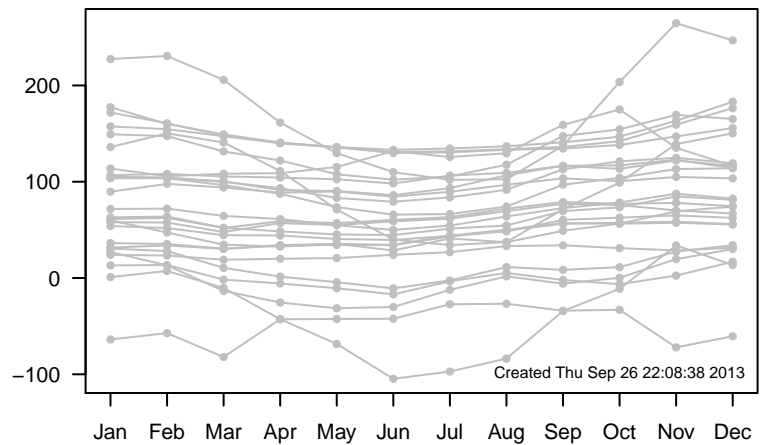

12UTC MHs, stations centered on Greenwich

12UTC model-IGRA MHs, stations centered on Greenwich

0UTC MHs, stations centered on dateline

0UTC model-IGRA MHs, stations centered on dateline

0UTC MHs, stations centered on Greenwich

0UTC model-IGRA MHs, stations centered on Greenwich

12UTC MHs, stations centered on dateline

12UTC model-IGRA MHs, stations centered on dateline