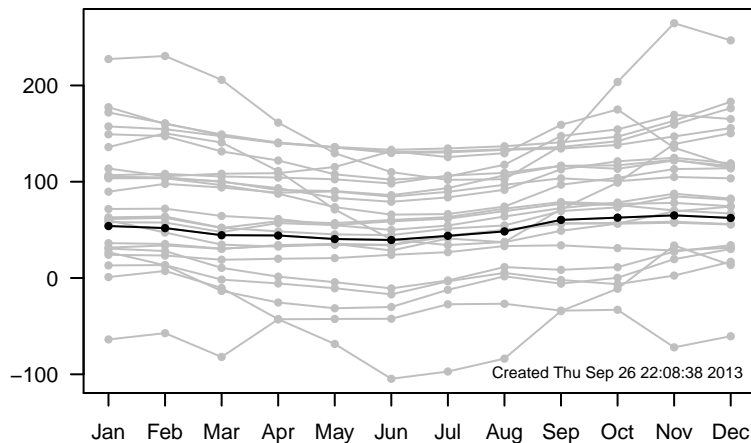

12UTC MHs, stations centered on Greenwich

12UTC model-IGRA MHs, stations centered on Greenwich

0UTC MHs, stations centered on dateline

0UTC model-IGRA MHs, stations centered on dateline

0UTC MHs, stations centered on Greenwich

0UTC model-IGRA MHs, stations centered on Greenwich

12UTC MHs, stations centered on dateline

12UTC model-IGRA MHs, stations centered on dateline