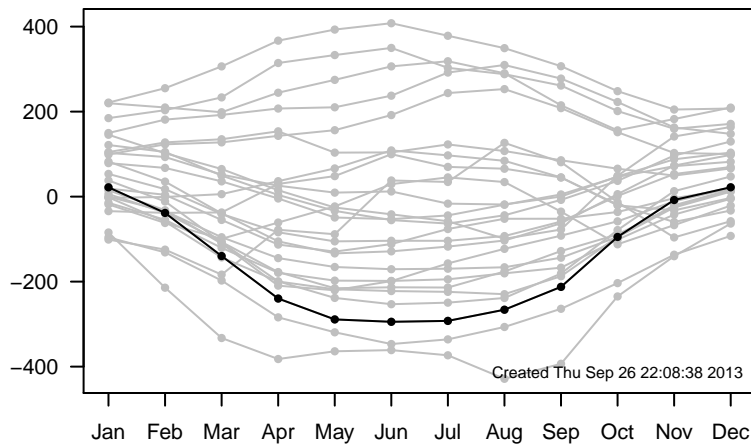

12UTC MHs, stations centered on Greenwich

12UTC model-IGRA MHs, stations centered on Greenwich

0UTC MHs, stations centered on dateline

0UTC model-IGRA MHs, stations centered on dateline

0UTC MHs, stations centered on Greenwich

0UTC model-IGRA MHs, stations centered on Greenwich

12UTC MHs, stations centered on dateline

12UTC model-IGRA MHs, stations centered on dateline