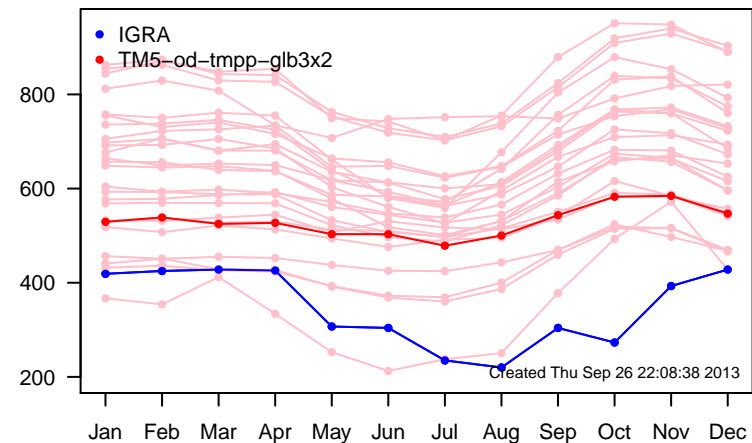

12UTC MHs, stations centered on Greenwich

12UTC model-IGRA MHs, stations centered on Greenwich

0UTC MHs, stations centered on dateline

0UTC model-IGRA MHs, stations centered on dateline

0UTC MHs, stations centered on Greenwich

0UTC model-IGRA MHs, stations centered on Greenwich

12UTC MHs, stations centered on dateline

12UTC model-IGRA MHs, stations centered on dateline