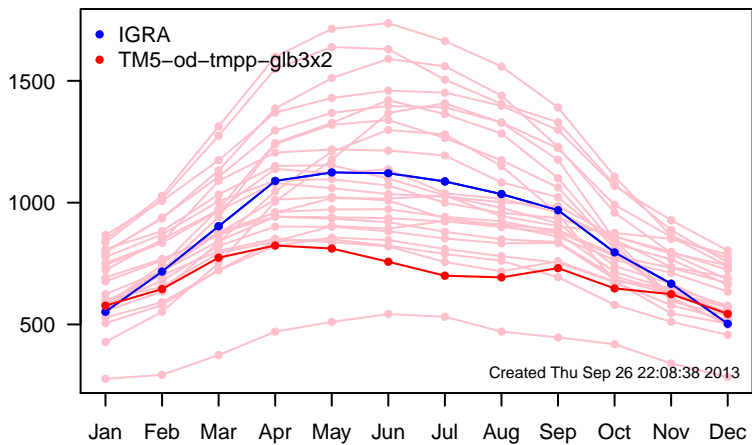

12UTC MHs, stations centered on Greenwich

12UTC model-IGRA MHs, stations centered on Greenwich

0UTC MHs, stations centered on dateline

0UTC model-IGRA MHs, stations centered on dateline

0UTC MHs, stations centered on Greenwich

0UTC model-IGRA MHs, stations centered on Greenwich

12UTC MHs, stations centered on dateline

12UTC model-IGRA MHs, stations centered on dateline