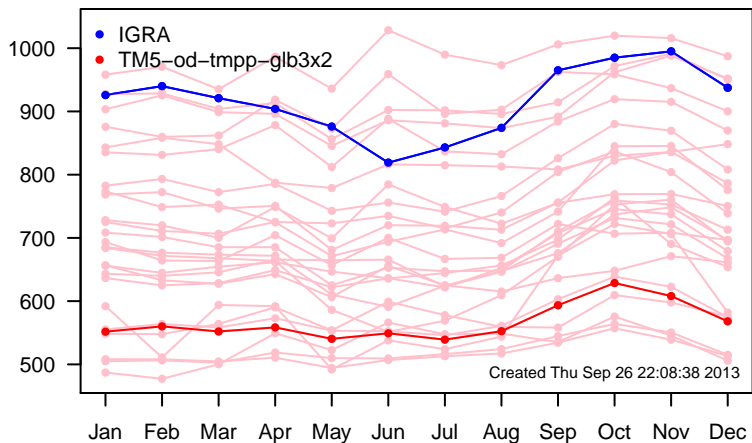

12UTC MHs, stations centered on Greenwich

12UTC model-IGRA MHs, stations centered on Greenwich

0UTC MHs, stations centered on dateline

0UTC model-IGRA MHs, stations centered on dateline

0UTC MHs, stations centered on Greenwich

0UTC model-IGRA MHs, stations centered on Greenwich

12UTC MHs, stations centered on dateline

12UTC model-IGRA MHs, stations centered on dateline