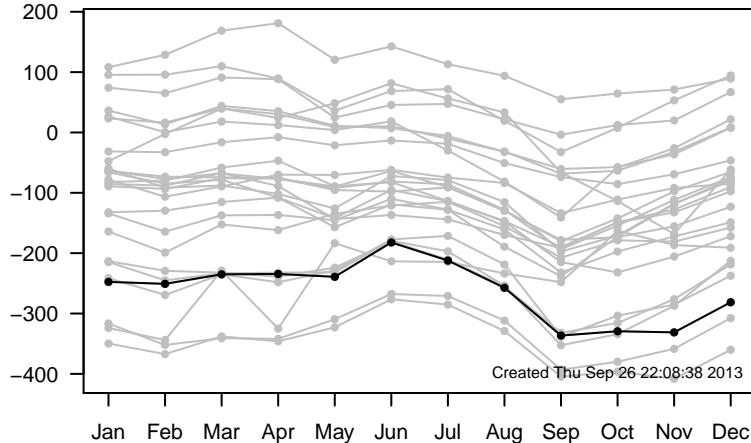

12UTC MHs, stations centered on Greenwich

12UTC model-IGRA MHs, stations centered on Greenwich

0UTC MHs, stations centered on dateline

0UTC model-IGRA MHs, stations centered on dateline

0UTC MHs, stations centered on Greenwich

0UTC model-IGRA MHs, stations centered on Greenwich

12UTC MHs, stations centered on dateline

12UTC model-IGRA MHs, stations centered on dateline