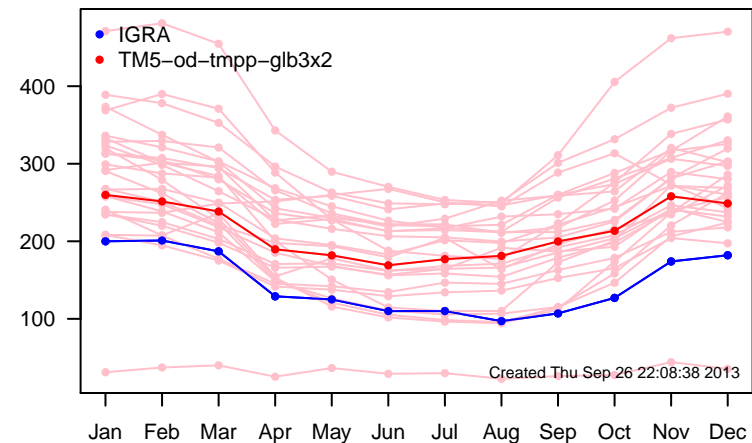

12UTC MHs, stations centered on Greenwich

12UTC model-IGRA MHs, stations centered on Greenwich

0UTC MHs, stations centered on dateline

0UTC model-IGRA MHs, stations centered on dateline

0UTC MHs, stations centered on Greenwich

0UTC model-IGRA MHs, stations centered on Greenwich

12UTC MHs, stations centered on dateline

12UTC model-IGRA MHs, stations centered on dateline