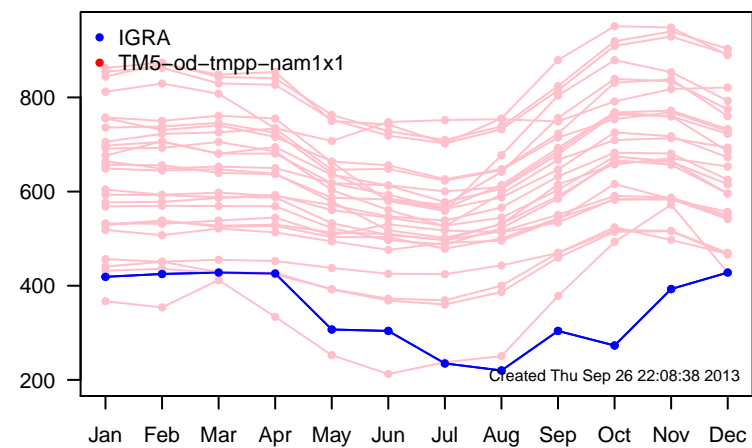

12UTC MHs, stations centered on Greenwich

12UTC model-IGRA MHs, stations centered on Greenwich

0UTC MHs, stations centered on dateline

0UTC model-IGRA MHs, stations centered on dateline

0UTC MHs, stations centered on Greenwich

0UTC model-IGRA MHs, stations centered on Greenwich

12UTC MHs, stations centered on dateline

12UTC model-IGRA MHs, stations centered on dateline