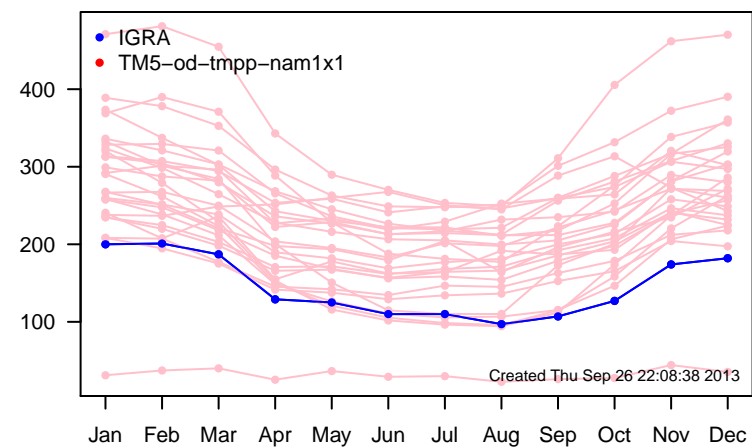

12UTC MHs, stations centered on Greenwich

12UTC model-IGRA MHs, stations centered on Greenwich

0UTC MHs, stations centered on dateline

0UTC model-IGRA MHs, stations centered on dateline

0UTC MHs, stations centered on Greenwich

0UTC model-IGRA MHs, stations centered on Greenwich

12UTC MHs, stations centered on dateline

12UTC model-IGRA MHs, stations centered on dateline