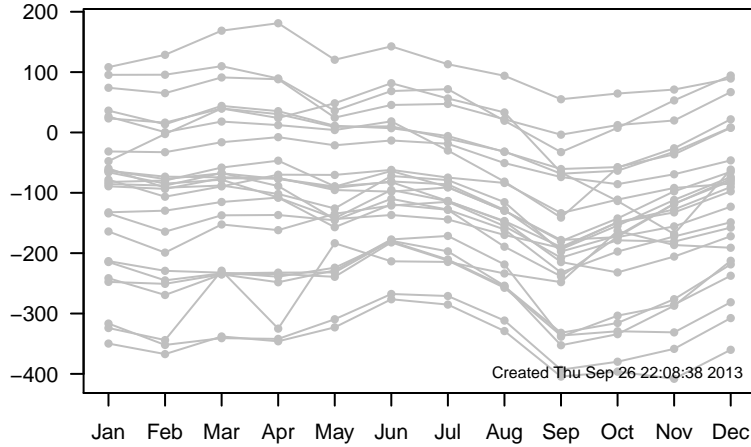

12UTC MHs, stations centered on Greenwich

12UTC model-IGRA MHs, stations centered on Greenwich

0UTC MHs, stations centered on dateline

0UTC model-IGRA MHs, stations centered on dateline

0UTC MHs, stations centered on Greenwich

0UTC model-IGRA MHs, stations centered on Greenwich

12UTC MHs, stations centered on dateline

12UTC model-IGRA MHs, stations centered on dateline