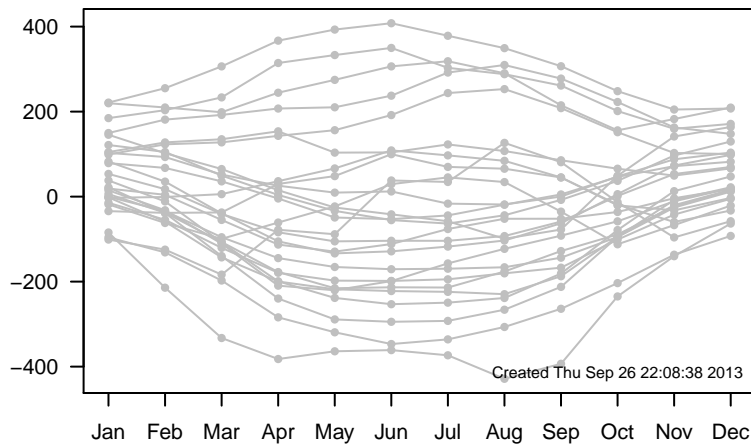

12UTC MHs, stations centered on Greenwich

12UTC model-IGRA MHs, stations centered on Greenwich

0UTC MHs, stations centered on dateline

0UTC model-IGRA MHs, stations centered on dateline

0UTC MHs, stations centered on Greenwich

0UTC model-IGRA MHs, stations centered on Greenwich

12UTC MHs, stations centered on dateline

12UTC model-IGRA MHs, stations centered on dateline