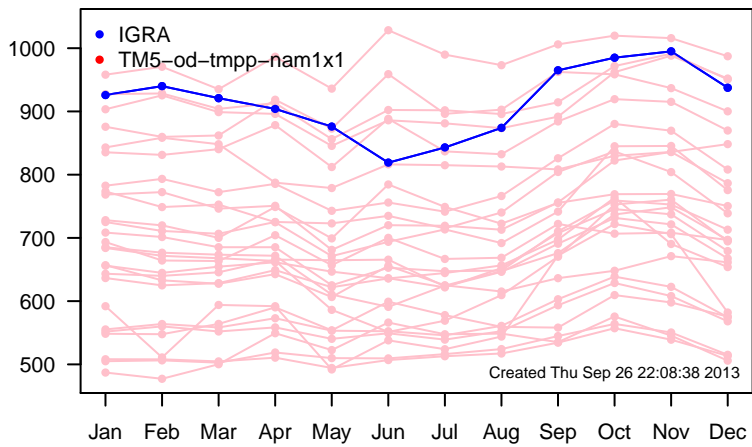

12UTC MHs, stations centered on Greenwich

12UTC model-IGRA MHs, stations centered on Greenwich

0UTC MHs, stations centered on dateline

0UTC model-IGRA MHs, stations centered on dateline

0UTC MHs, stations centered on Greenwich

0UTC model-IGRA MHs, stations centered on Greenwich

12UTC MHs, stations centered on dateline

12UTC model-IGRA MHs, stations centered on dateline