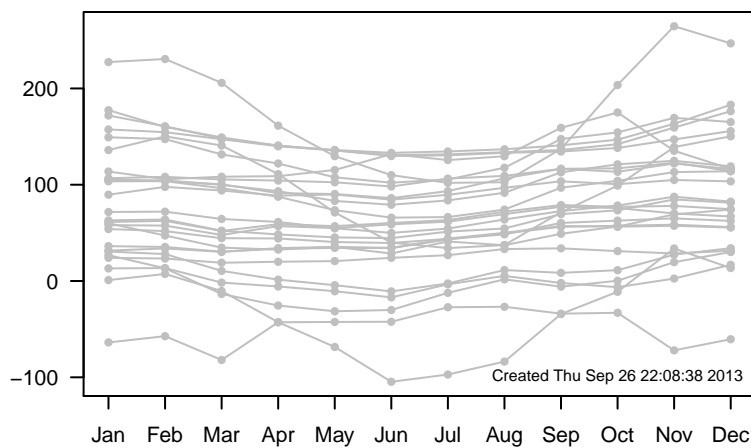

12UTC MHs, stations centered on Greenwich

12UTC model-IGRA MHs, stations centered on Greenwich

0UTC MHs, stations centered on dateline

0UTC model-IGRA MHs, stations centered on dateline

0UTC MHs, stations centered on Greenwich

0UTC model-IGRA MHs, stations centered on Greenwich

12UTC MHs, stations centered on dateline

12UTC model-IGRA MHs, stations centered on dateline