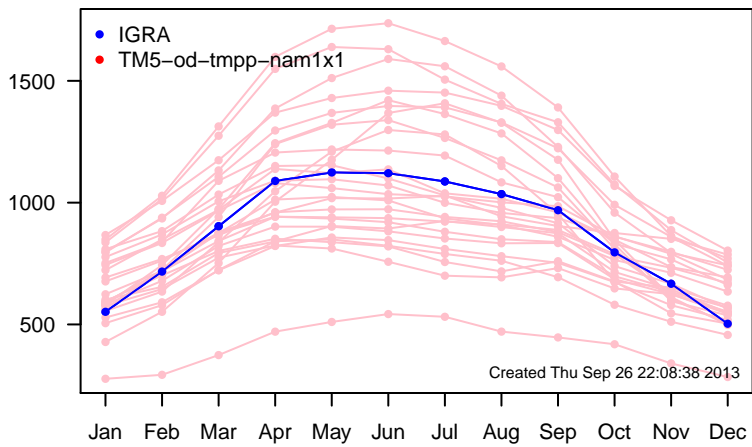

12UTC MHs, stations centered on Greenwich

12UTC model-IGRA MHs, stations centered on Greenwich

0UTC MHs, stations centered on dateline

0UTC model-IGRA MHs, stations centered on dateline

0UTC MHs, stations centered on Greenwich

0UTC model-IGRA MHs, stations centered on Greenwich

12UTC MHs, stations centered on dateline

12UTC model-IGRA MHs, stations centered on dateline