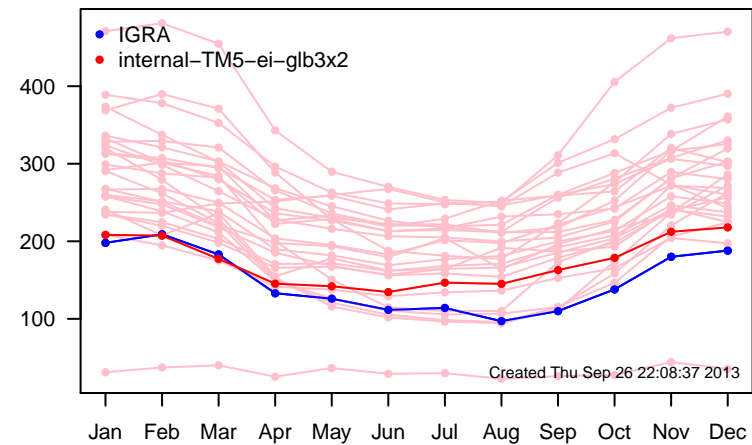

12UTC MHs, stations centered on Greenwich

12UTC model-IGRA MHs, stations centered on Greenwich

0UTC MHs, stations centered on dateline

0UTC model-IGRA MHs, stations centered on dateline

0UTC MHs, stations centered on Greenwich

0UTC model-IGRA MHs, stations centered on Greenwich

12UTC MHs, stations centered on dateline

12UTC model-IGRA MHs, stations centered on dateline