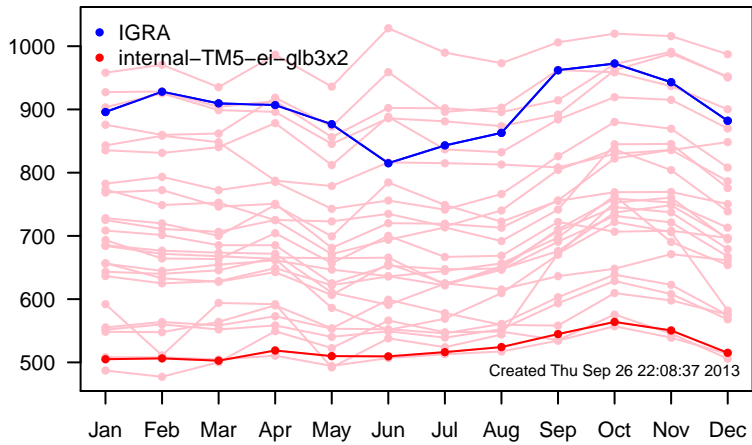

12UTC MHs, stations centered on Greenwich

12UTC model-IGRA MHs, stations centered on Greenwich

0UTC MHs, stations centered on dateline

0UTC model-IGRA MHs, stations centered on dateline

0UTC MHs, stations centered on Greenwich

0UTC model-IGRA MHs, stations centered on Greenwich

12UTC MHs, stations centered on dateline

12UTC model-IGRA MHs, stations centered on dateline