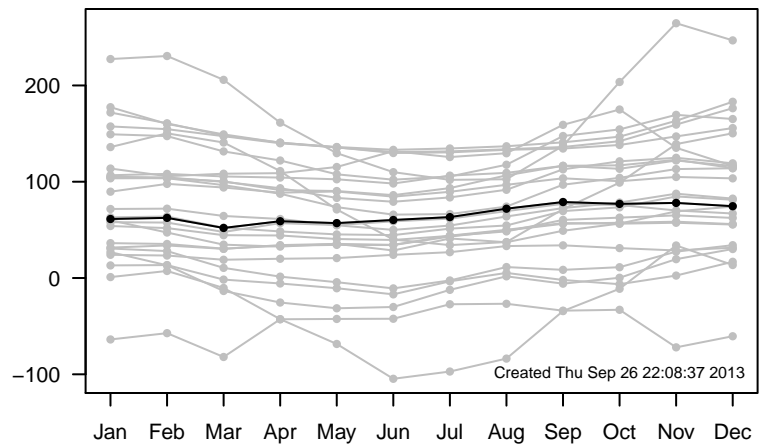

12UTC MHs, stations centered on Greenwich

12UTC model-IGRA MHs, stations centered on Greenwich

0UTC MHs, stations centered on dateline

0UTC model-IGRA MHs, stations centered on dateline

0UTC MHs, stations centered on Greenwich

0UTC model-IGRA MHs, stations centered on Greenwich

12UTC MHs, stations centered on dateline

12UTC model-IGRA MHs, stations centered on dateline