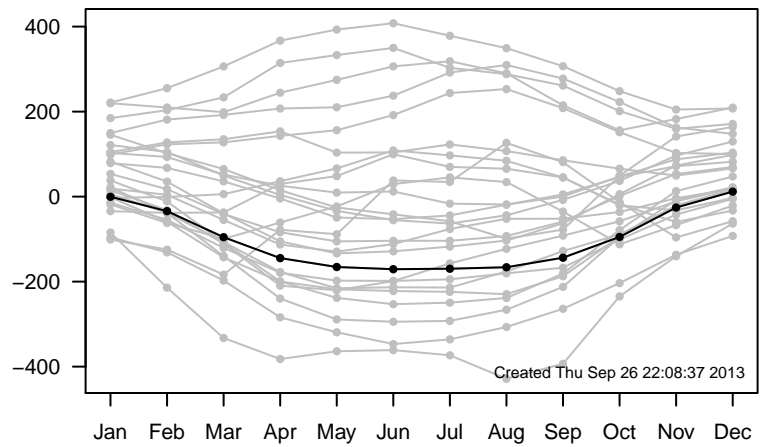

12UTC MHs, stations centered on Greenwich

12UTC model-IGRA MHs, stations centered on Greenwich

0UTC MHs, stations centered on dateline

0UTC model-IGRA MHs, stations centered on dateline

0UTC MHs, stations centered on Greenwich

0UTC model-IGRA MHs, stations centered on Greenwich

12UTC MHs, stations centered on dateline

12UTC model-IGRA MHs, stations centered on dateline