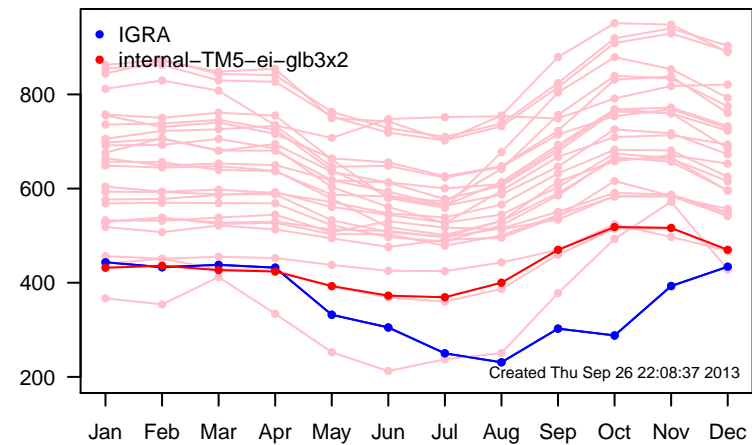

12UTC MHs, stations centered on Greenwich

12UTC model-IGRA MHs, stations centered on Greenwich

0UTC MHs, stations centered on dateline

0UTC model-IGRA MHs, stations centered on dateline

0UTC MHs, stations centered on Greenwich

0UTC model-IGRA MHs, stations centered on Greenwich

12UTC MHs, stations centered on dateline

12UTC model-IGRA MHs, stations centered on dateline