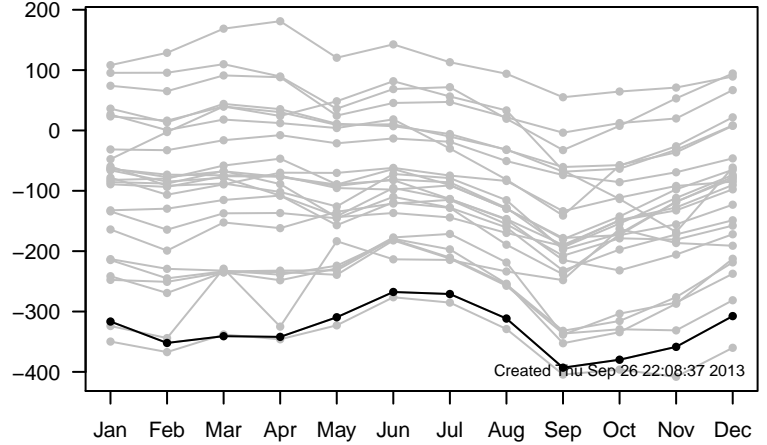

12UTC MHs, stations centered on Greenwich

12UTC model-IGRA MHs, stations centered on Greenwich

0UTC MHs, stations centered on dateline

0UTC model-IGRA MHs, stations centered on dateline

0UTC MHs, stations centered on Greenwich

0UTC model-IGRA MHs, stations centered on Greenwich

12UTC MHs, stations centered on dateline

12UTC model-IGRA MHs, stations centered on dateline