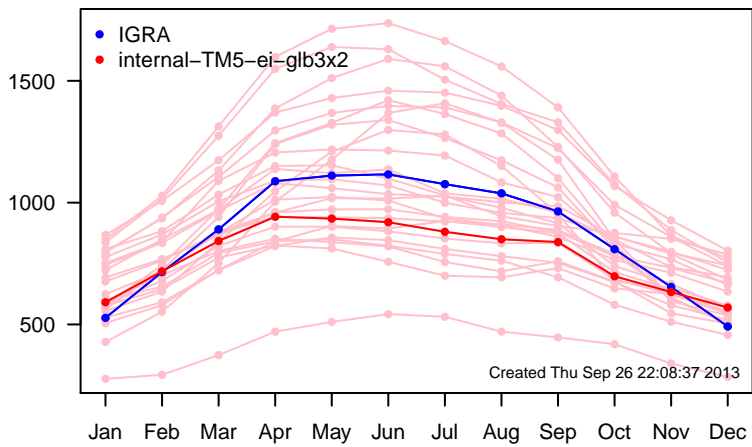

12UTC MHs, stations centered on Greenwich

12UTC model-IGRA MHs, stations centered on Greenwich

0UTC MHs, stations centered on dateline

0UTC model-IGRA MHs, stations centered on dateline

0UTC MHs, stations centered on Greenwich

0UTC model-IGRA MHs, stations centered on Greenwich

12UTC MHs, stations centered on dateline

12UTC model-IGRA MHs, stations centered on dateline