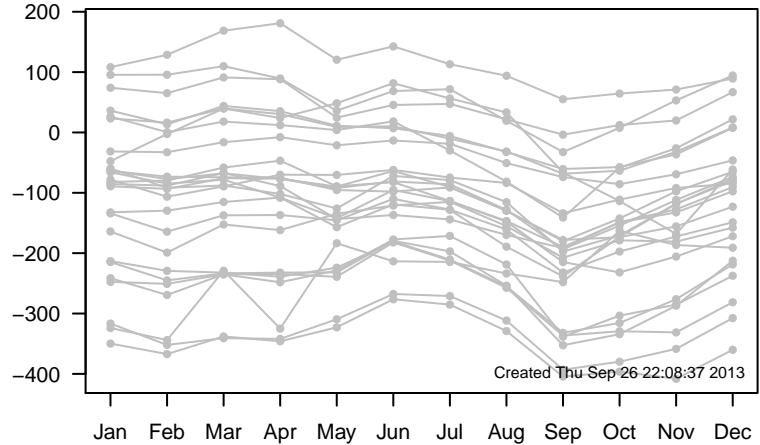

12UTC MHs, stations centered on Greenwich

12UTC model-IGRA MHs, stations centered on Greenwich

0UTC MHs, stations centered on dateline

0UTC model-IGRA MHs, stations centered on dateline

0UTC MHs, stations centered on Greenwich

0UTC model-IGRA MHs, stations centered on Greenwich

12UTC MHs, stations centered on dateline

12UTC model-IGRA MHs, stations centered on dateline