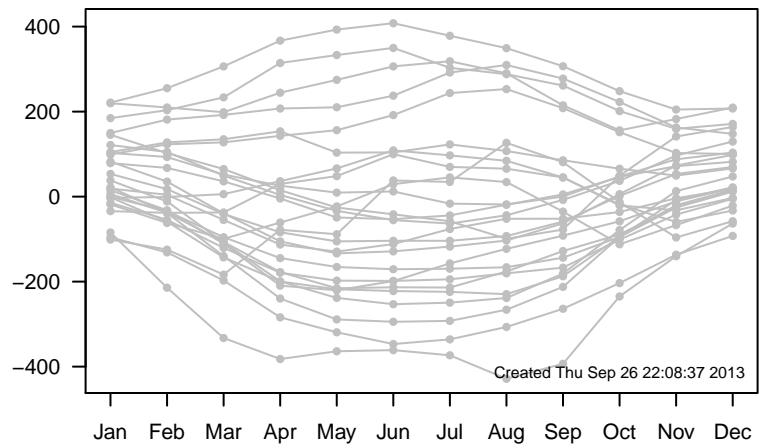

12UTC MHs, stations centered on Greenwich

12UTC model-IGRA MHs, stations centered on Greenwich

0UTC MHs, stations centered on dateline

0UTC model-IGRA MHs, stations centered on dateline

0UTC MHs, stations centered on Greenwich

0UTC model-IGRA MHs, stations centered on Greenwich

12UTC MHs, stations centered on dateline

12UTC model-IGRA MHs, stations centered on dateline