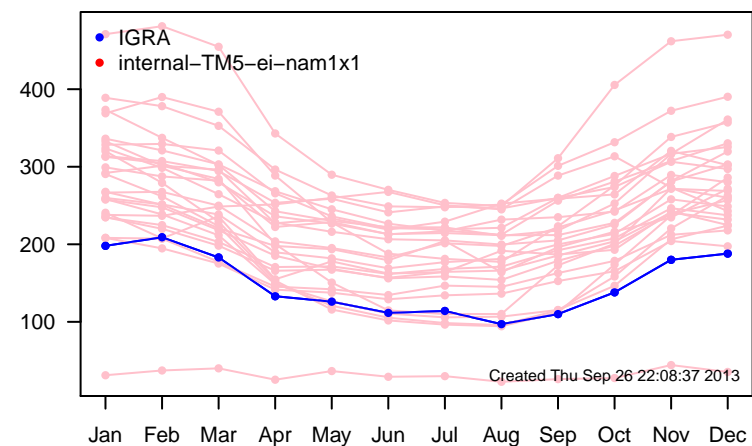

12UTC MHs, stations centered on Greenwich

12UTC model-IGRA MHs, stations centered on Greenwich

0UTC MHs, stations centered on dateline

0UTC model-IGRA MHs, stations centered on dateline

0UTC MHs, stations centered on Greenwich

0UTC model-IGRA MHs, stations centered on Greenwich

12UTC MHs, stations centered on dateline

12UTC model-IGRA MHs, stations centered on dateline