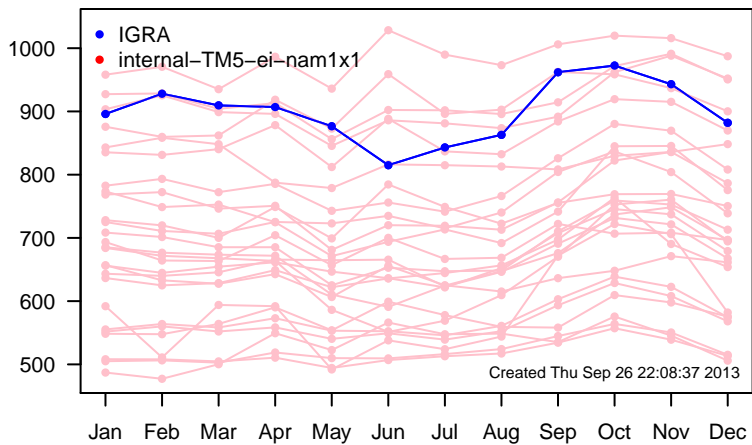

12UTC MHs, stations centered on Greenwich

12UTC model-IGRA MHs, stations centered on Greenwich

0UTC MHs, stations centered on dateline

0UTC model-IGRA MHs, stations centered on dateline

0UTC MHs, stations centered on Greenwich

0UTC model-IGRA MHs, stations centered on Greenwich

12UTC MHs, stations centered on dateline

12UTC model-IGRA MHs, stations centered on dateline