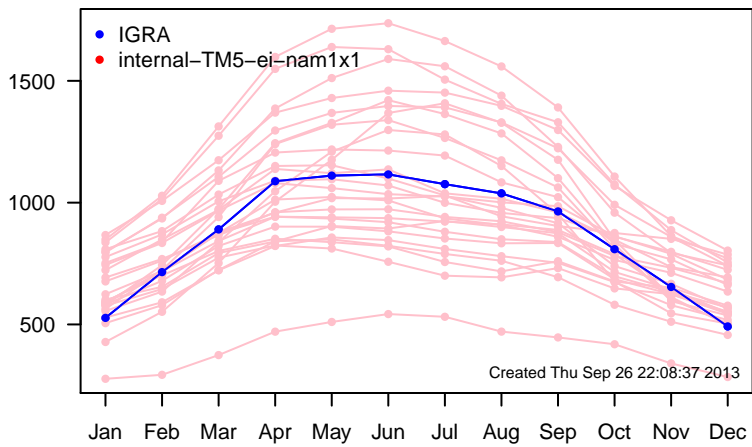

12UTC MHs, stations centered on Greenwich

12UTC model-IGRA MHs, stations centered on Greenwich

0UTC MHs, stations centered on dateline

0UTC model-IGRA MHs, stations centered on dateline

0UTC MHs, stations centered on Greenwich

0UTC model-IGRA MHs, stations centered on Greenwich

12UTC MHs, stations centered on dateline

12UTC model-IGRA MHs, stations centered on dateline