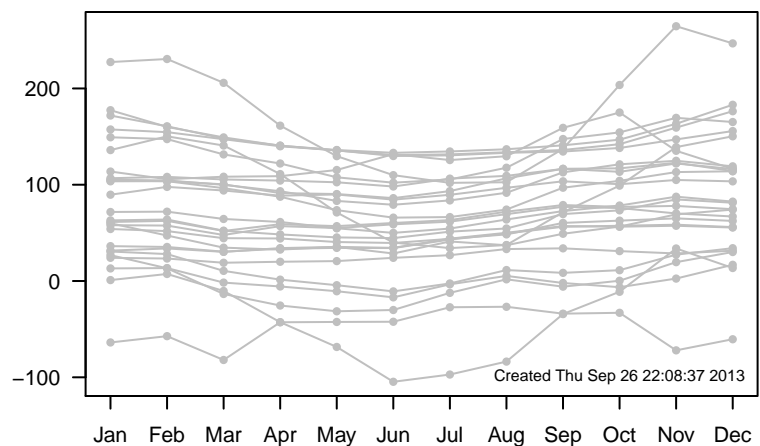

12UTC MHs, stations centered on Greenwich

12UTC model-IGRA MHs, stations centered on Greenwich

0UTC MHs, stations centered on dateline

0UTC model-IGRA MHs, stations centered on dateline

0UTC MHs, stations centered on Greenwich

0UTC model-IGRA MHs, stations centered on Greenwich

12UTC MHs, stations centered on dateline

12UTC model-IGRA MHs, stations centered on dateline