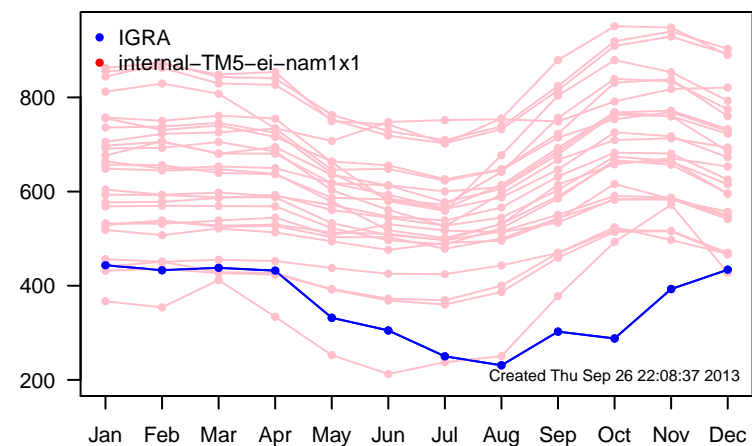

12UTC MHs, stations centered on Greenwich

12UTC model-IGRA MHs, stations centered on Greenwich

0UTC MHs, stations centered on dateline

0UTC model-IGRA MHs, stations centered on dateline

0UTC MHs, stations centered on Greenwich

0UTC model-IGRA MHs, stations centered on Greenwich

12UTC MHs, stations centered on dateline

12UTC model-IGRA MHs, stations centered on dateline