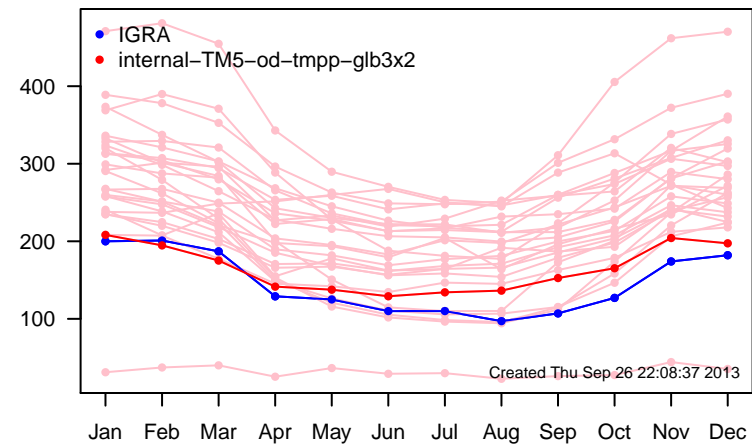

12UTC MHs, stations centered on Greenwich

12UTC model-IGRA MHs, stations centered on Greenwich

0UTC MHs, stations centered on dateline

0UTC model-IGRA MHs, stations centered on dateline

0UTC MHs, stations centered on Greenwich

0UTC model-IGRA MHs, stations centered on Greenwich

12UTC MHs, stations centered on dateline

12UTC model-IGRA MHs, stations centered on dateline