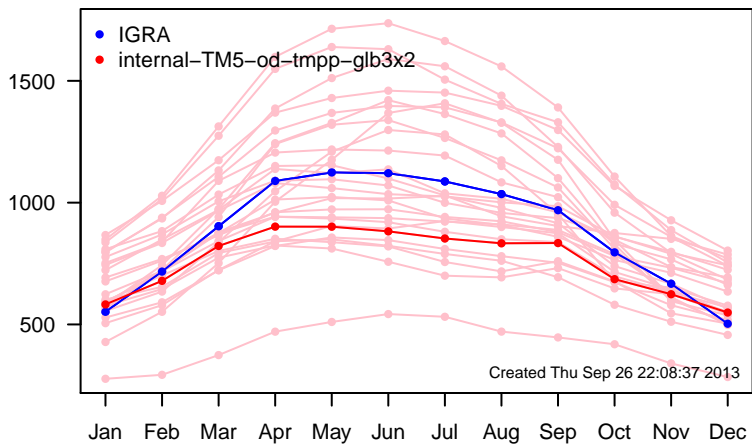

12UTC MHs, stations centered on Greenwich

12UTC model-IGRA MHs, stations centered on Greenwich

0UTC MHs, stations centered on dateline

0UTC model-IGRA MHs, stations centered on dateline

0UTC MHs, stations centered on Greenwich

0UTC model-IGRA MHs, stations centered on Greenwich

12UTC MHs, stations centered on dateline

12UTC model-IGRA MHs, stations centered on dateline