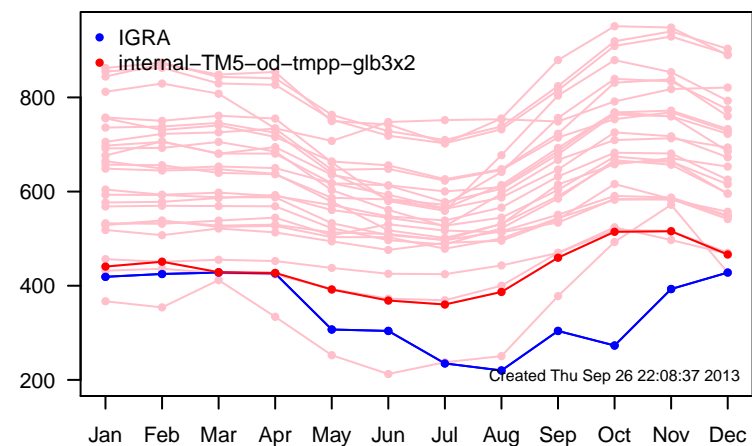

12UTC MHs, stations centered on Greenwich

12UTC model-IGRA MHs, stations centered on Greenwich

0UTC MHs, stations centered on dateline

0UTC model-IGRA MHs, stations centered on dateline

0UTC MHs, stations centered on Greenwich

0UTC model-IGRA MHs, stations centered on Greenwich

12UTC MHs, stations centered on dateline

12UTC model-IGRA MHs, stations centered on dateline