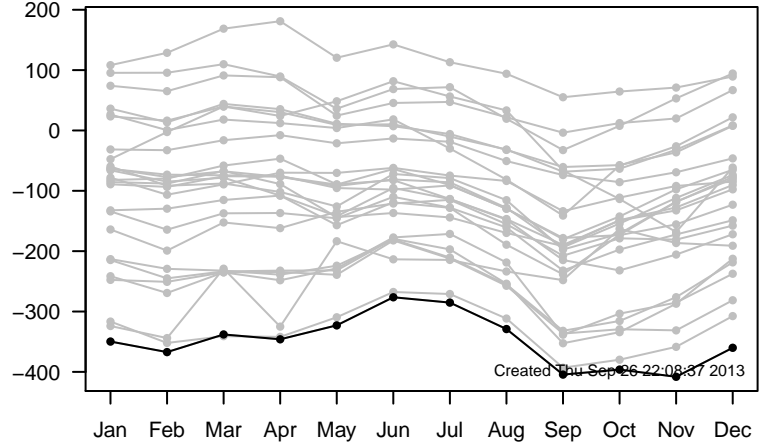

12UTC MHs, stations centered on Greenwich

12UTC model-IGRA MHs, stations centered on Greenwich

0UTC MHs, stations centered on dateline

0UTC model-IGRA MHs, stations centered on dateline

0UTC MHs, stations centered on Greenwich

0UTC model-IGRA MHs, stations centered on Greenwich

12UTC MHs, stations centered on dateline

12UTC model-IGRA MHs, stations centered on dateline