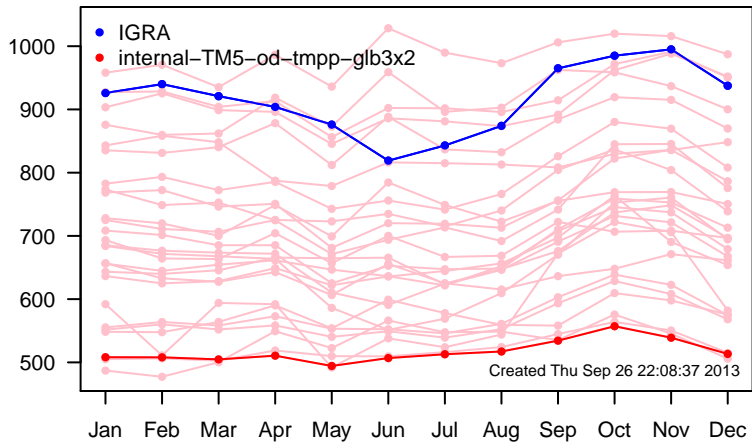

12UTC MHs, stations centered on Greenwich

12UTC model-IGRA MHs, stations centered on Greenwich

0UTC MHs, stations centered on dateline

0UTC model-IGRA MHs, stations centered on dateline

0UTC MHs, stations centered on Greenwich

0UTC model-IGRA MHs, stations centered on Greenwich

12UTC MHs, stations centered on dateline

12UTC model-IGRA MHs, stations centered on dateline