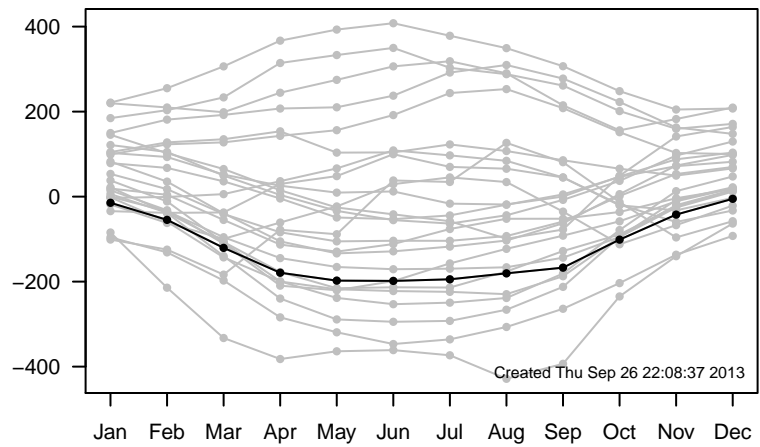

12UTC MHs, stations centered on Greenwich

12UTC model-IGRA MHs, stations centered on Greenwich

0UTC MHs, stations centered on dateline

0UTC model-IGRA MHs, stations centered on dateline

0UTC MHs, stations centered on Greenwich

0UTC model-IGRA MHs, stations centered on Greenwich

12UTC MHs, stations centered on dateline

12UTC model-IGRA MHs, stations centered on dateline