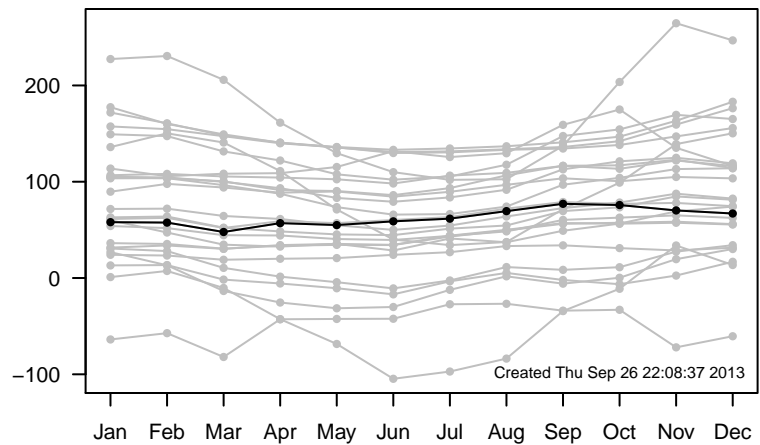

12UTC MHs, stations centered on Greenwich

12UTC model-IGRA MHs, stations centered on Greenwich

0UTC MHs, stations centered on dateline

0UTC model-IGRA MHs, stations centered on dateline

0UTC MHs, stations centered on Greenwich

0UTC model-IGRA MHs, stations centered on Greenwich

12UTC MHs, stations centered on dateline

12UTC model-IGRA MHs, stations centered on dateline