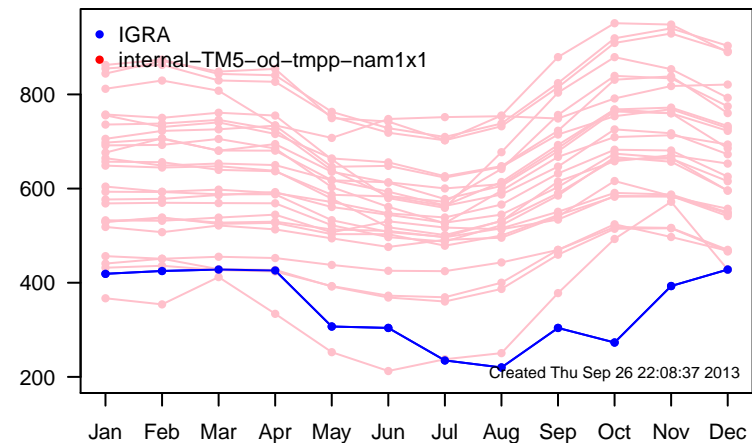

12UTC MHs, stations centered on Greenwich

12UTC model-IGRA MHs, stations centered on Greenwich

0UTC MHs, stations centered on dateline

0UTC model-IGRA MHs, stations centered on dateline

0UTC MHs, stations centered on Greenwich

0UTC model-IGRA MHs, stations centered on Greenwich

12UTC MHs, stations centered on dateline

12UTC model-IGRA MHs, stations centered on dateline