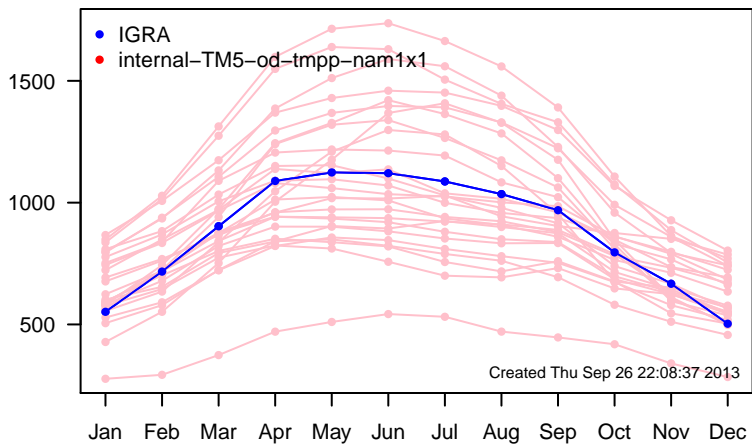

12UTC MHs, stations centered on Greenwich

12UTC model-IGRA MHs, stations centered on Greenwich

0UTC MHs, stations centered on dateline

0UTC model-IGRA MHs, stations centered on dateline

0UTC MHs, stations centered on Greenwich

0UTC model-IGRA MHs, stations centered on Greenwich

12UTC MHs, stations centered on dateline

12UTC model-IGRA MHs, stations centered on dateline