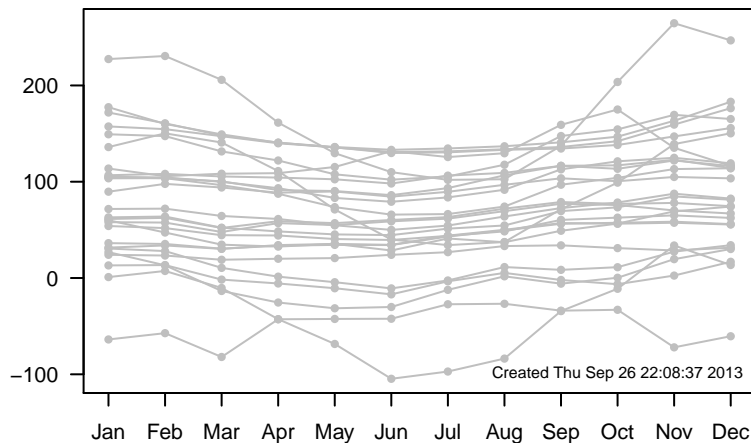

12UTC MHs, stations centered on Greenwich

12UTC model-IGRA MHs, stations centered on Greenwich

0UTC MHs, stations centered on dateline

0UTC model-IGRA MHs, stations centered on dateline

0UTC MHs, stations centered on Greenwich

0UTC model-IGRA MHs, stations centered on Greenwich

12UTC MHs, stations centered on dateline

12UTC model-IGRA MHs, stations centered on dateline