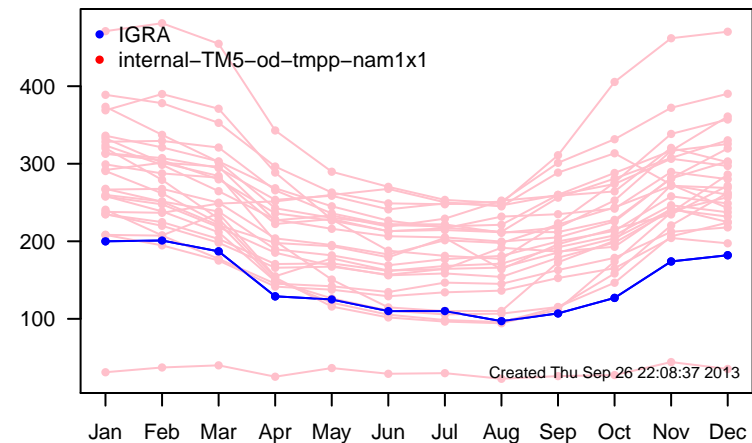

12UTC MHs, stations centered on Greenwich

12UTC model-IGRA MHs, stations centered on Greenwich

0UTC MHs, stations centered on dateline

0UTC model-IGRA MHs, stations centered on dateline

0UTC MHs, stations centered on Greenwich

0UTC model-IGRA MHs, stations centered on Greenwich

12UTC MHs, stations centered on dateline

12UTC model-IGRA MHs, stations centered on dateline