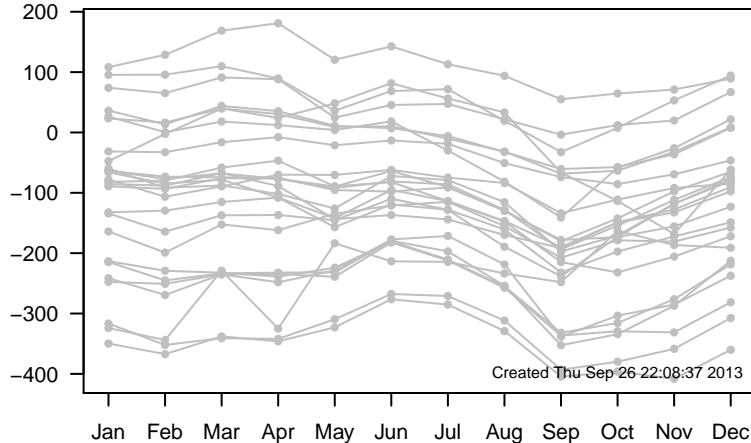

12UTC MHs, stations centered on Greenwich

12UTC model-IGRA MHs, stations centered on Greenwich

0UTC MHs, stations centered on dateline

0UTC model-IGRA MHs, stations centered on dateline

0UTC MHs, stations centered on Greenwich

0UTC model-IGRA MHs, stations centered on Greenwich

12UTC MHs, stations centered on dateline

12UTC model-IGRA MHs, stations centered on dateline