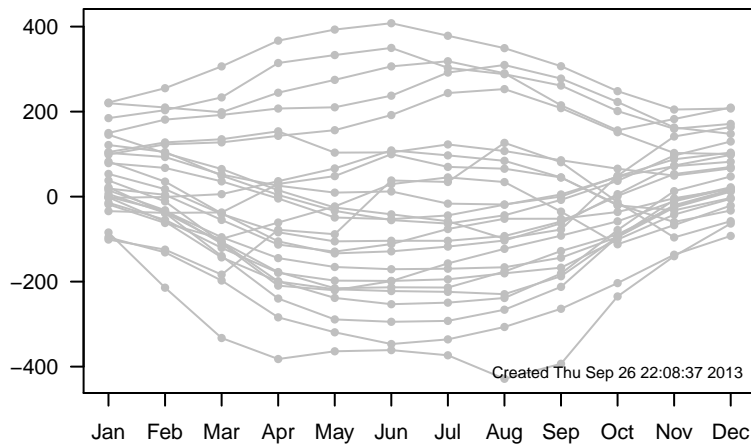

12UTC MHs, stations centered on Greenwich

12UTC model-IGRA MHs, stations centered on Greenwich

0UTC MHs, stations centered on dateline

0UTC model-IGRA MHs, stations centered on dateline

0UTC MHs, stations centered on Greenwich

0UTC model-IGRA MHs, stations centered on Greenwich

12UTC MHs, stations centered on dateline

12UTC model-IGRA MHs, stations centered on dateline