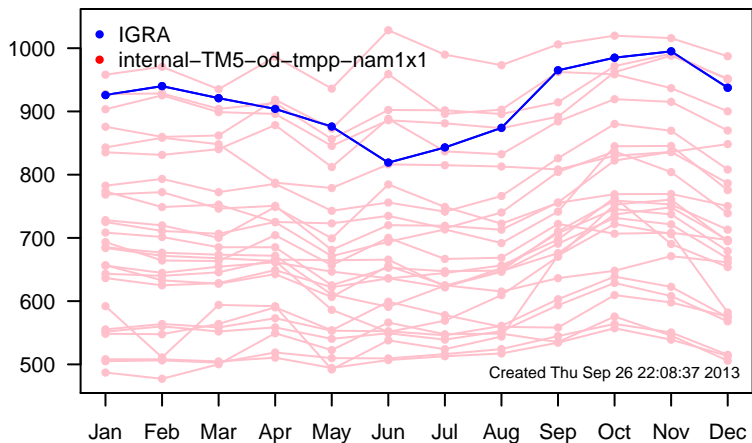

12UTC MHs, stations centered on Greenwich

12UTC model-IGRA MHs, stations centered on Greenwich

0UTC MHs, stations centered on dateline

0UTC model-IGRA MHs, stations centered on dateline

0UTC MHs, stations centered on Greenwich

0UTC model-IGRA MHs, stations centered on Greenwich

12UTC MHs, stations centered on dateline

12UTC model-IGRA MHs, stations centered on dateline