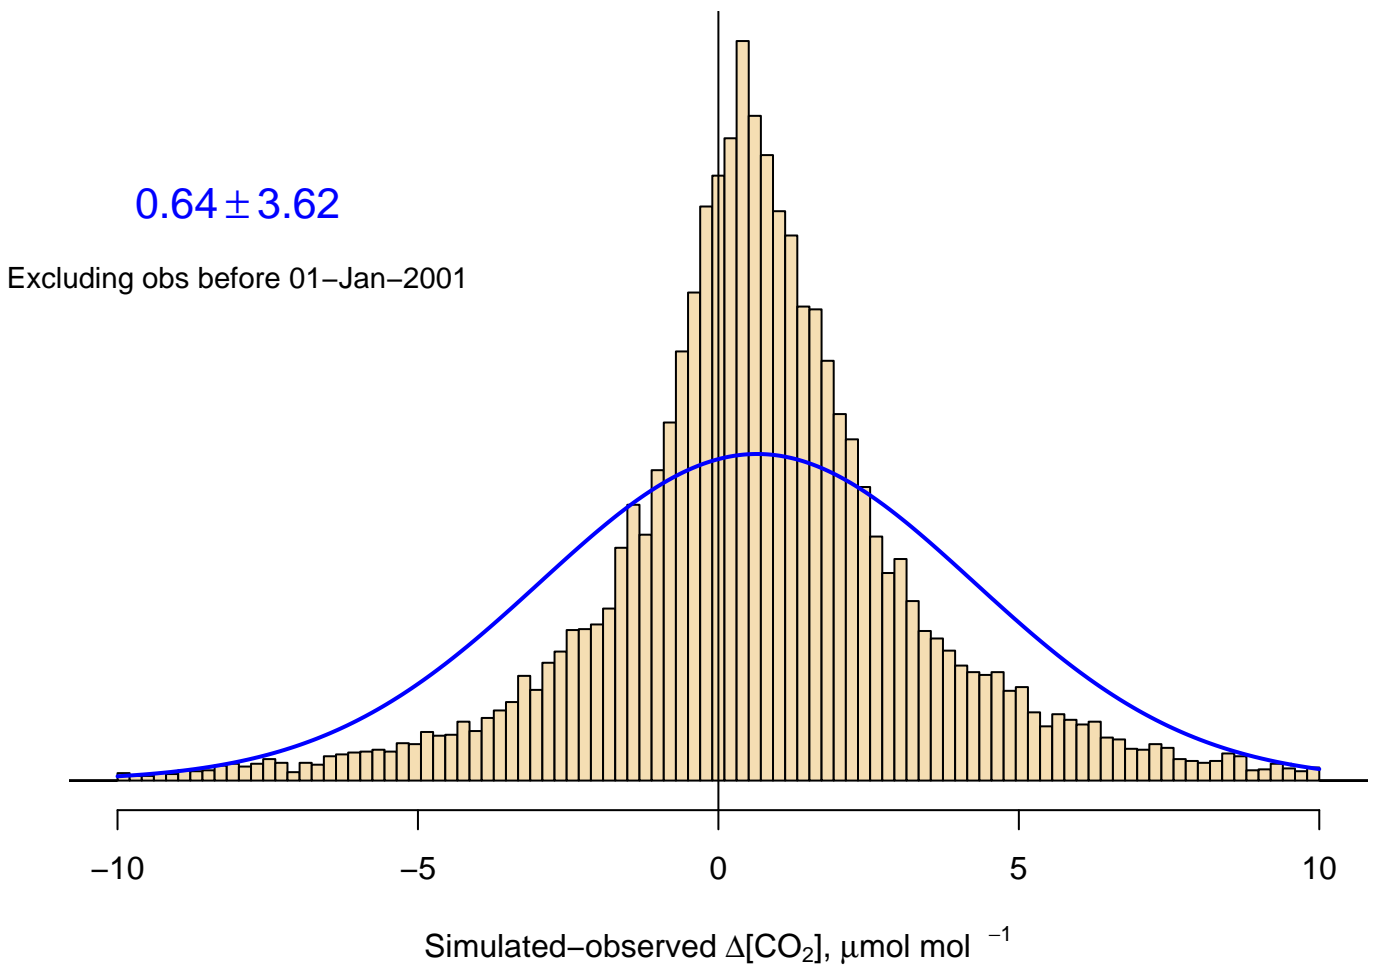

### CT2009 NH "Summer" (Jun–Sep) residuals (assim only)

### CT2009 NH "Winter" (Nov–Apr) residuals (assim only)