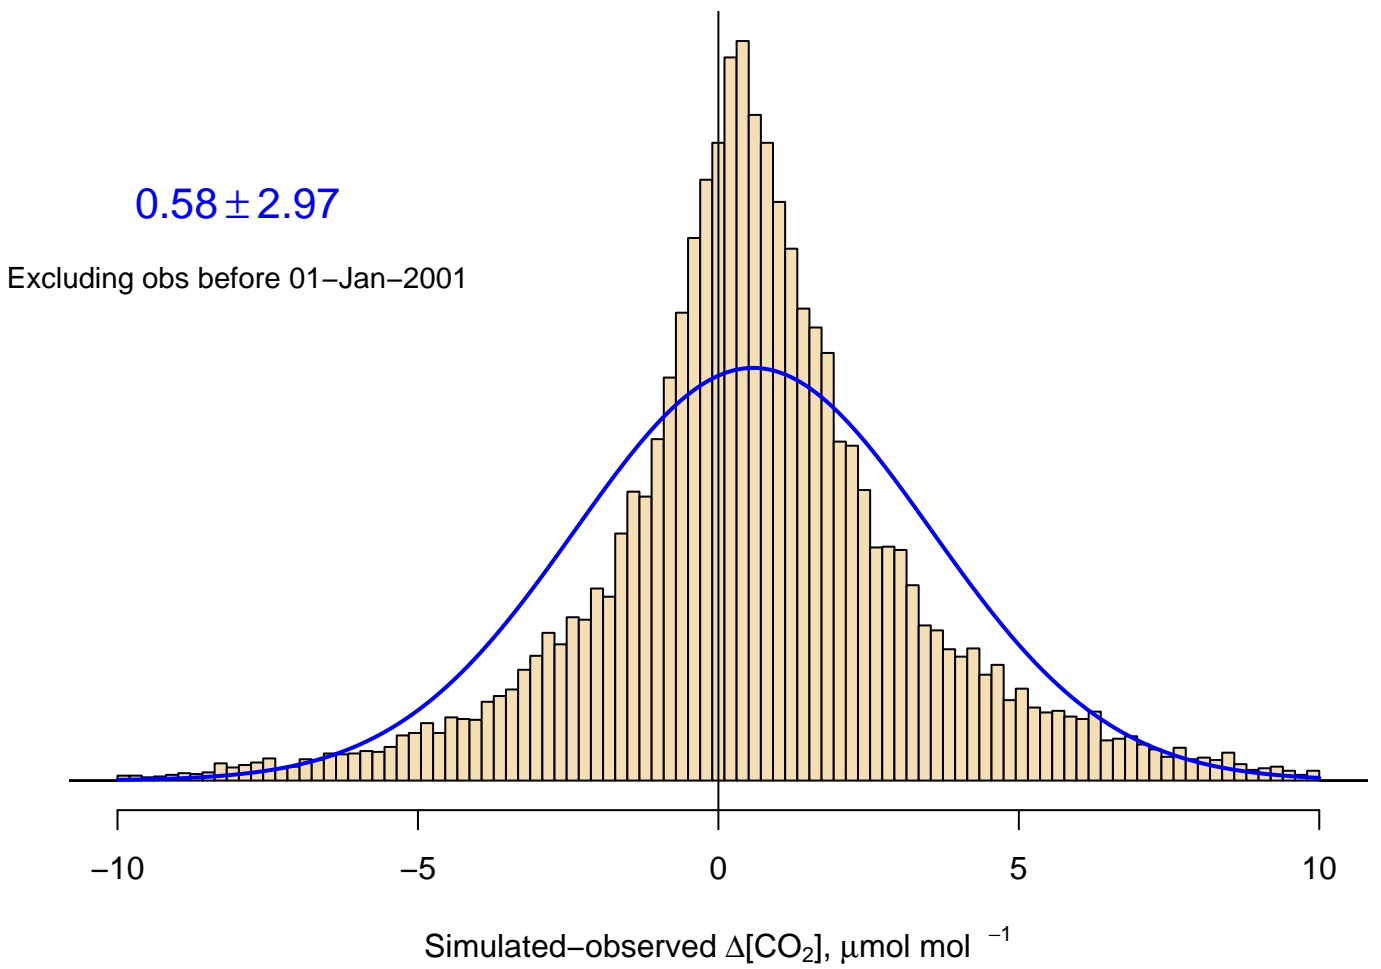

CT2010 NH "Summer" (Jun–Sep) residuals (assim only)

CT2010 NH "Winter" (Nov–Apr) residuals (assim only)