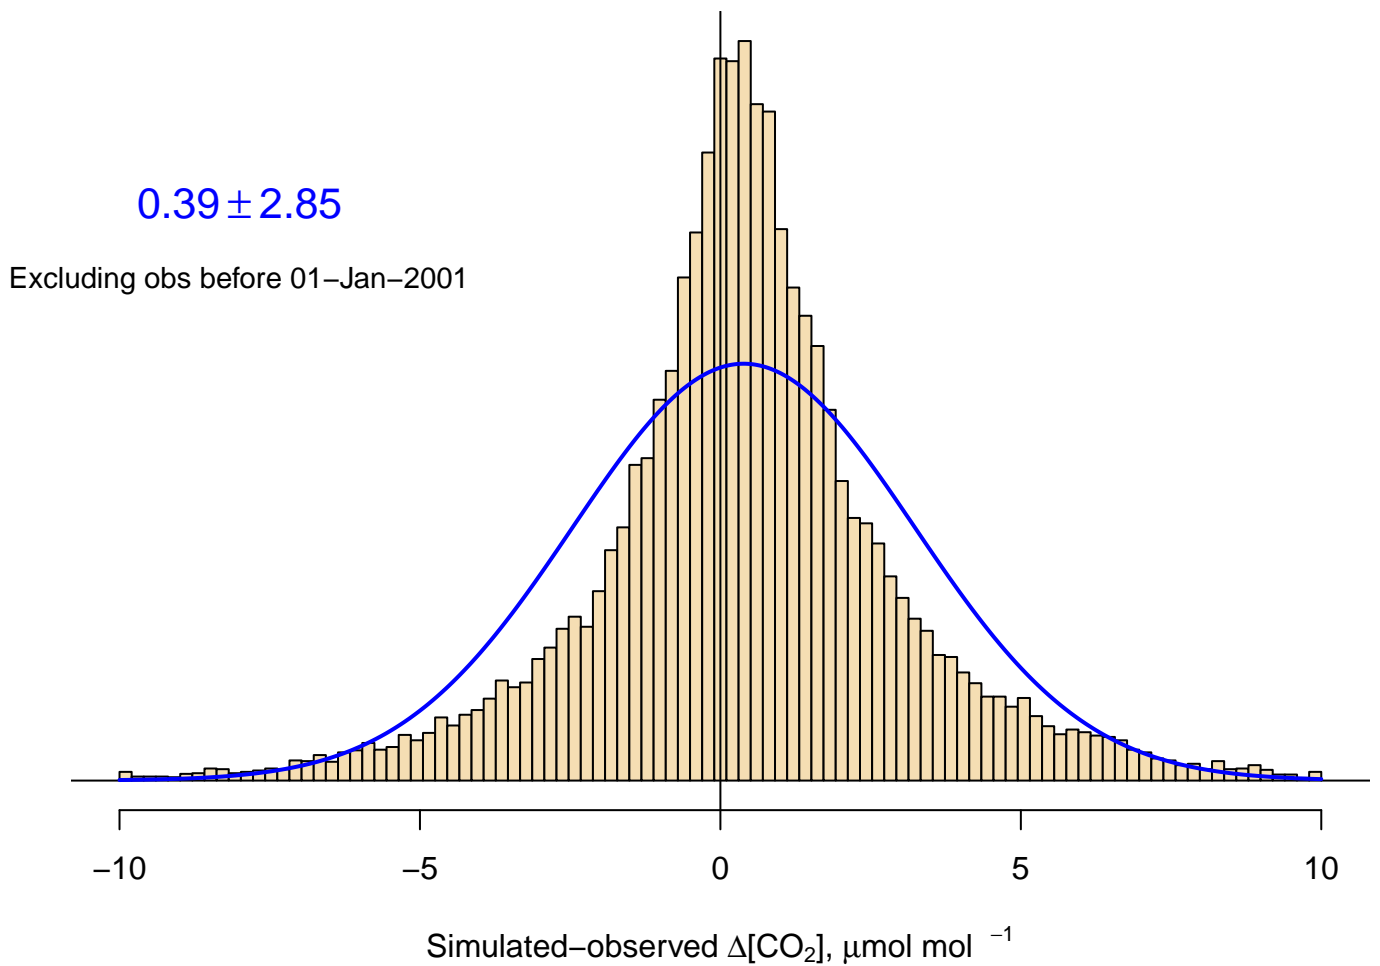

CT2011 NH "Summer" (Jun–Sep) residuals (assim only)

CT2011 NH "Winter" (Nov–Apr) residuals (assim only)