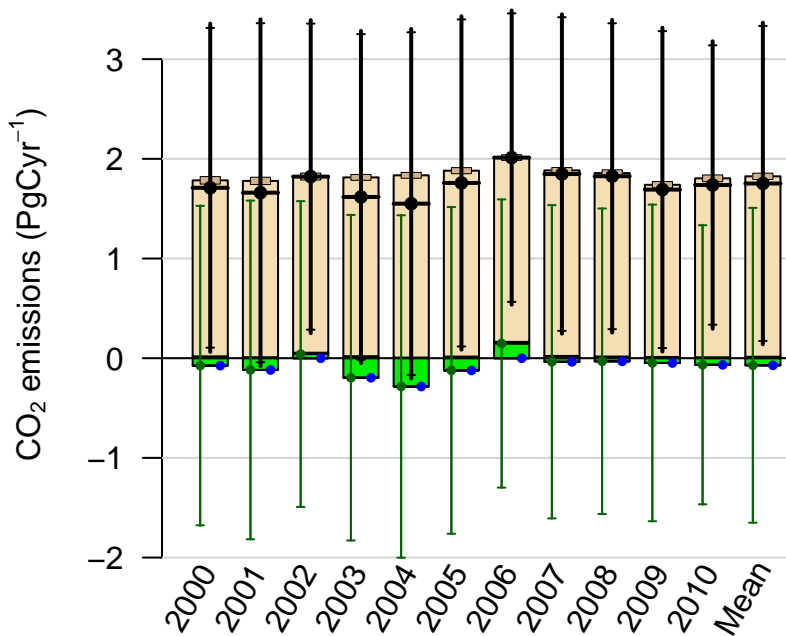

North American Temperate annual total emissions

First guess

Optimized

CT2011 - Created 2012-04-30