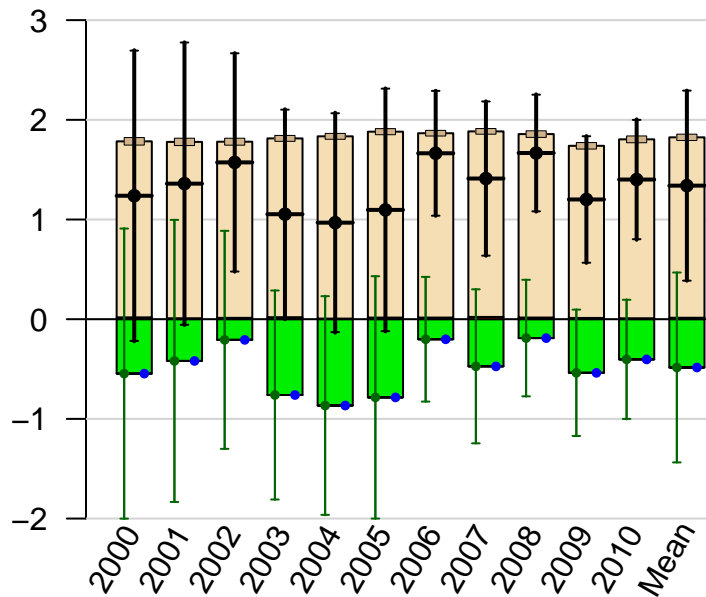

North American Temperate annual total emissions

First guess

Optimized

CT2011 - Created 2012-04-30