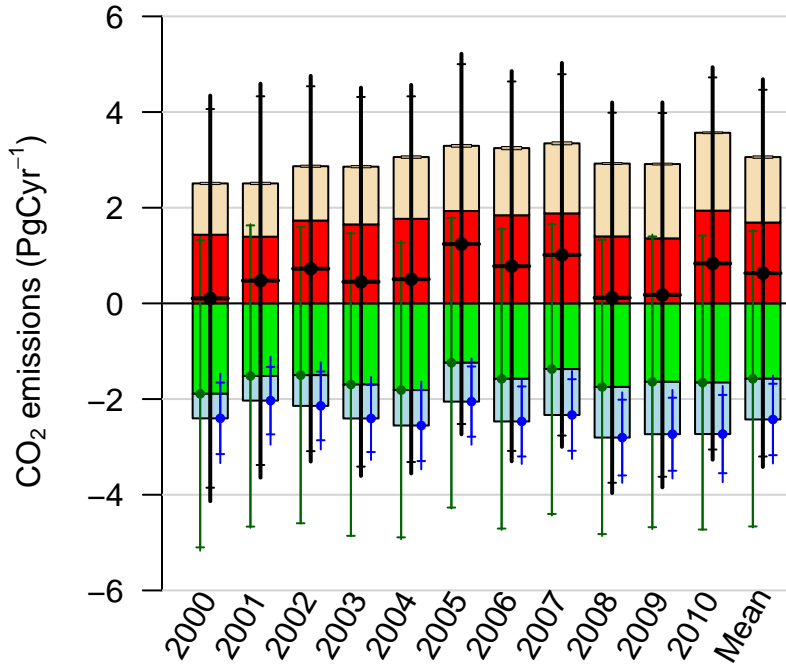

Tropical and Southern Land and Ocean annual total emissions

First guess

Optimized

1- σ Uncertainties
 Total \uparrow Across-model
 \downarrow Within-model

CT2011 - Created 2012-04-30