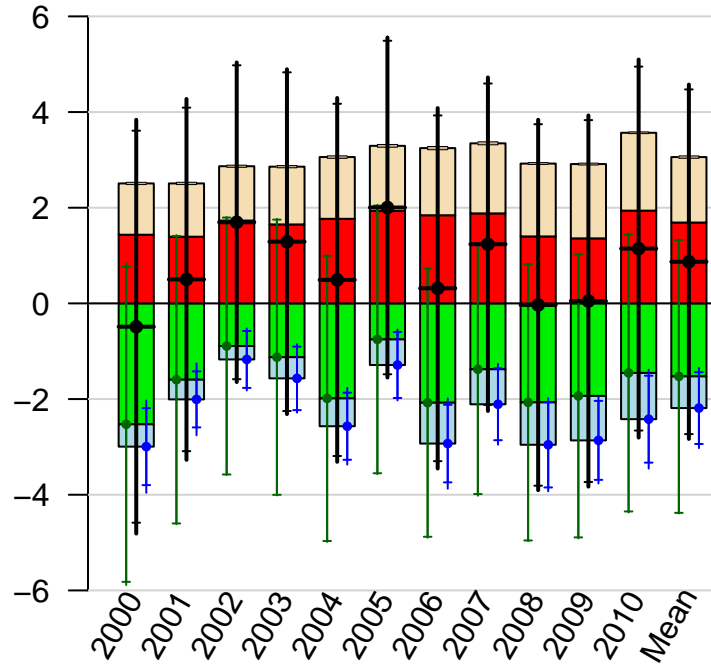

Tropical and Southern Land and Ocean annual total emissions

First guess

Optimized

1- σ Uncertainties
 Total \uparrow Across-model
 \downarrow Within-model

CT2011 - Created 2012-04-30