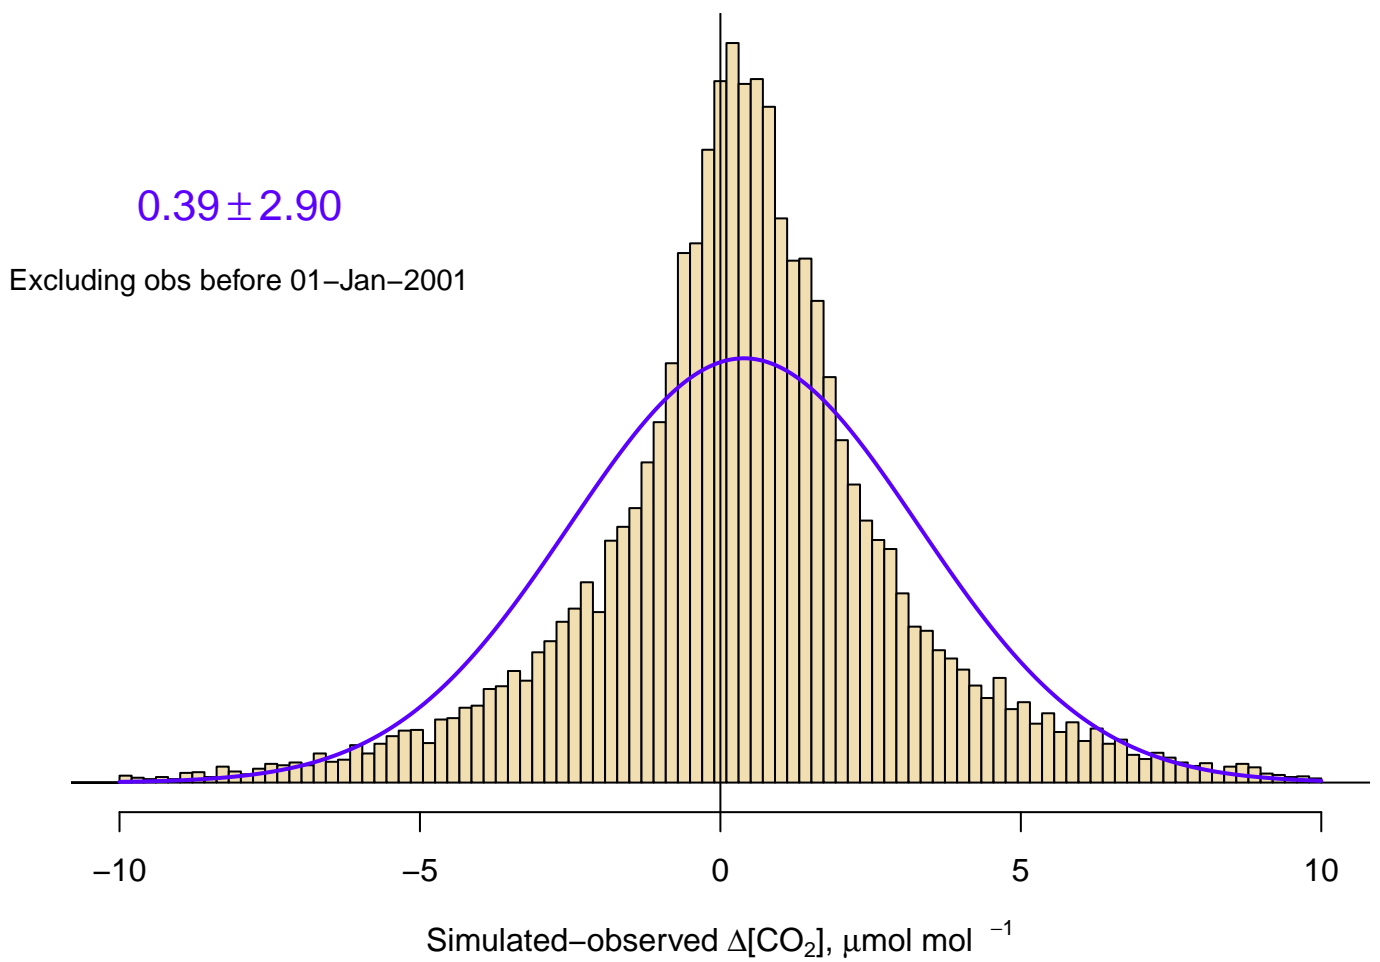

CT2011_oi NH "Summer" (Jun–Sep) residuals (assim only)

CT2011_oi NH "Winter" (Nov–Apr) residuals (assim only)