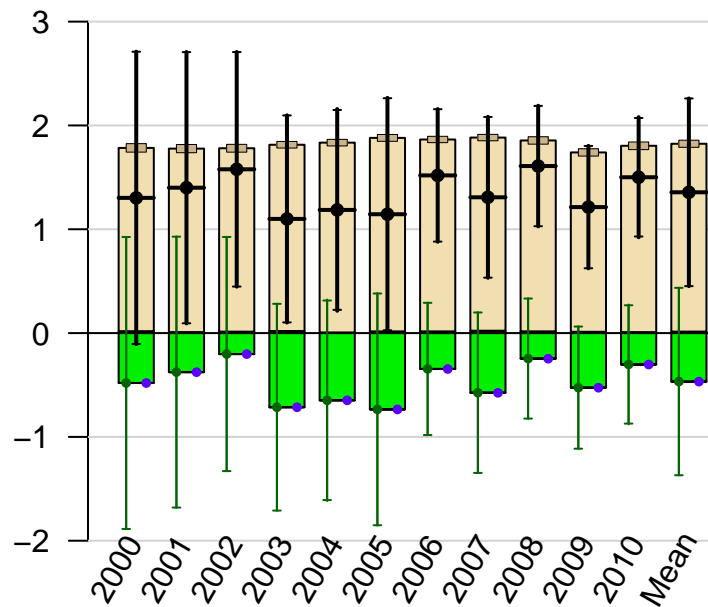

North American Temperate annual total emissions

First guess

Optimized

Net

1- σ Uncertainties
 Total \updownarrow Across-model
 \updownarrow Within-model

CT2011_oi - Created 2013-06-02