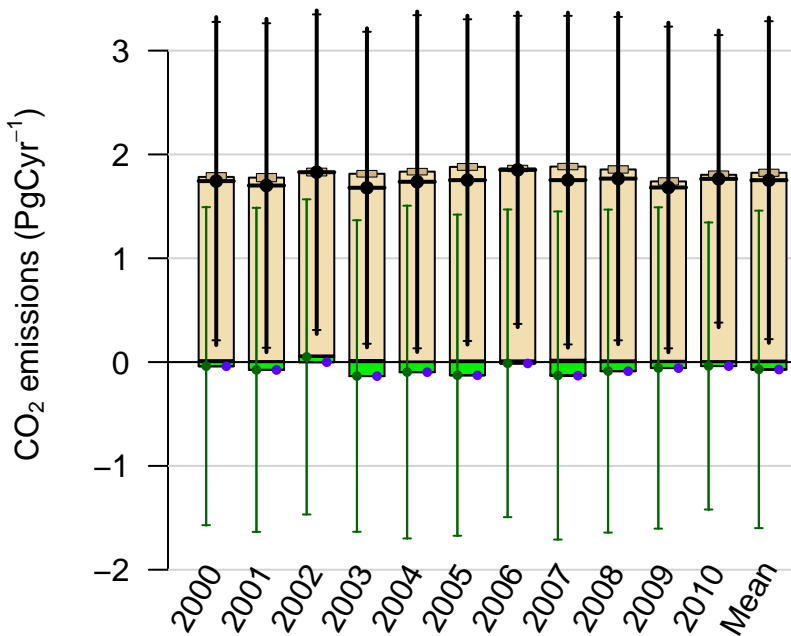

North American Temperate annual total emissions

First guess

Optimized

Net

1- σ Uncertainties
 Total \updownarrow Across-model
 \updownarrow Within-model

CT2011_oi - Created 2013-06-02