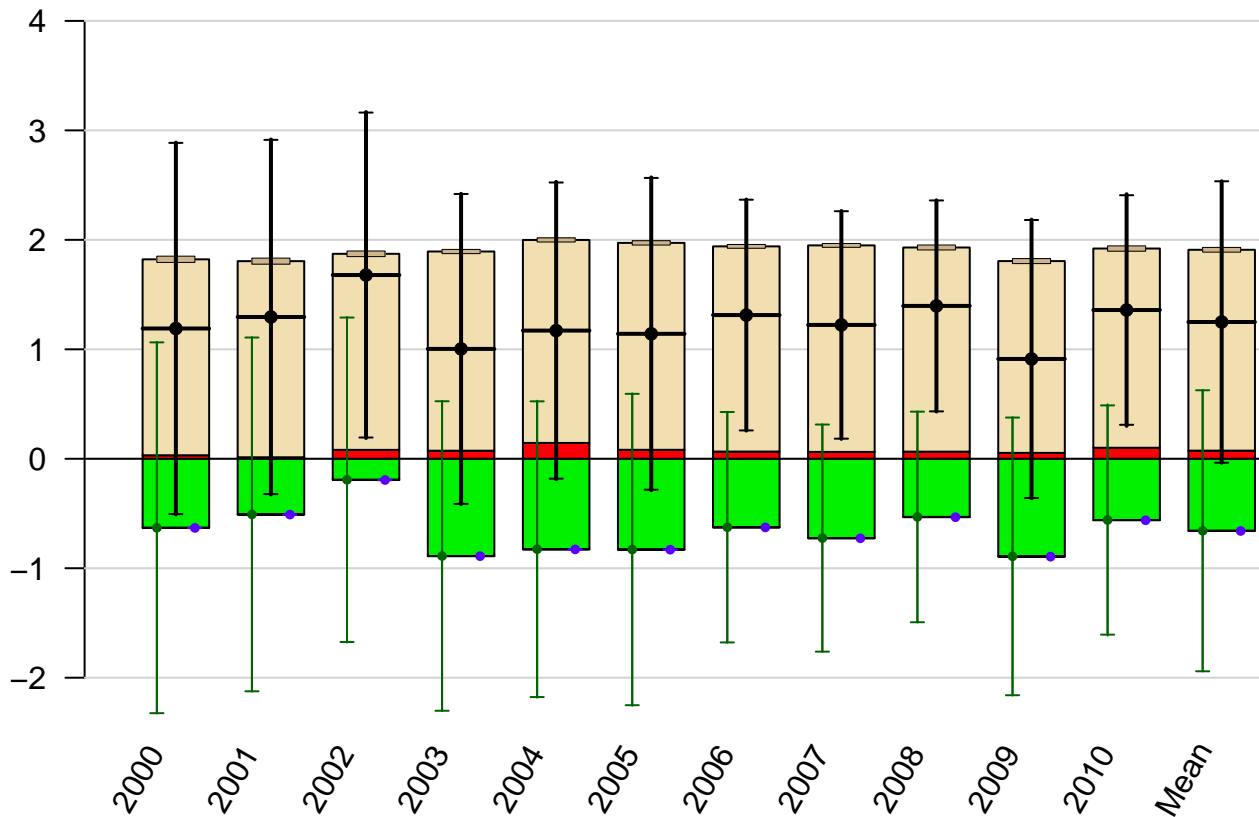

North America annual total emissions

Optimized

1- σ Uncertainties
Total (green line with dot)
Across-model (green line with dot)
Within-model (green line with dot)

CT2011_01
Created 2013-06-02