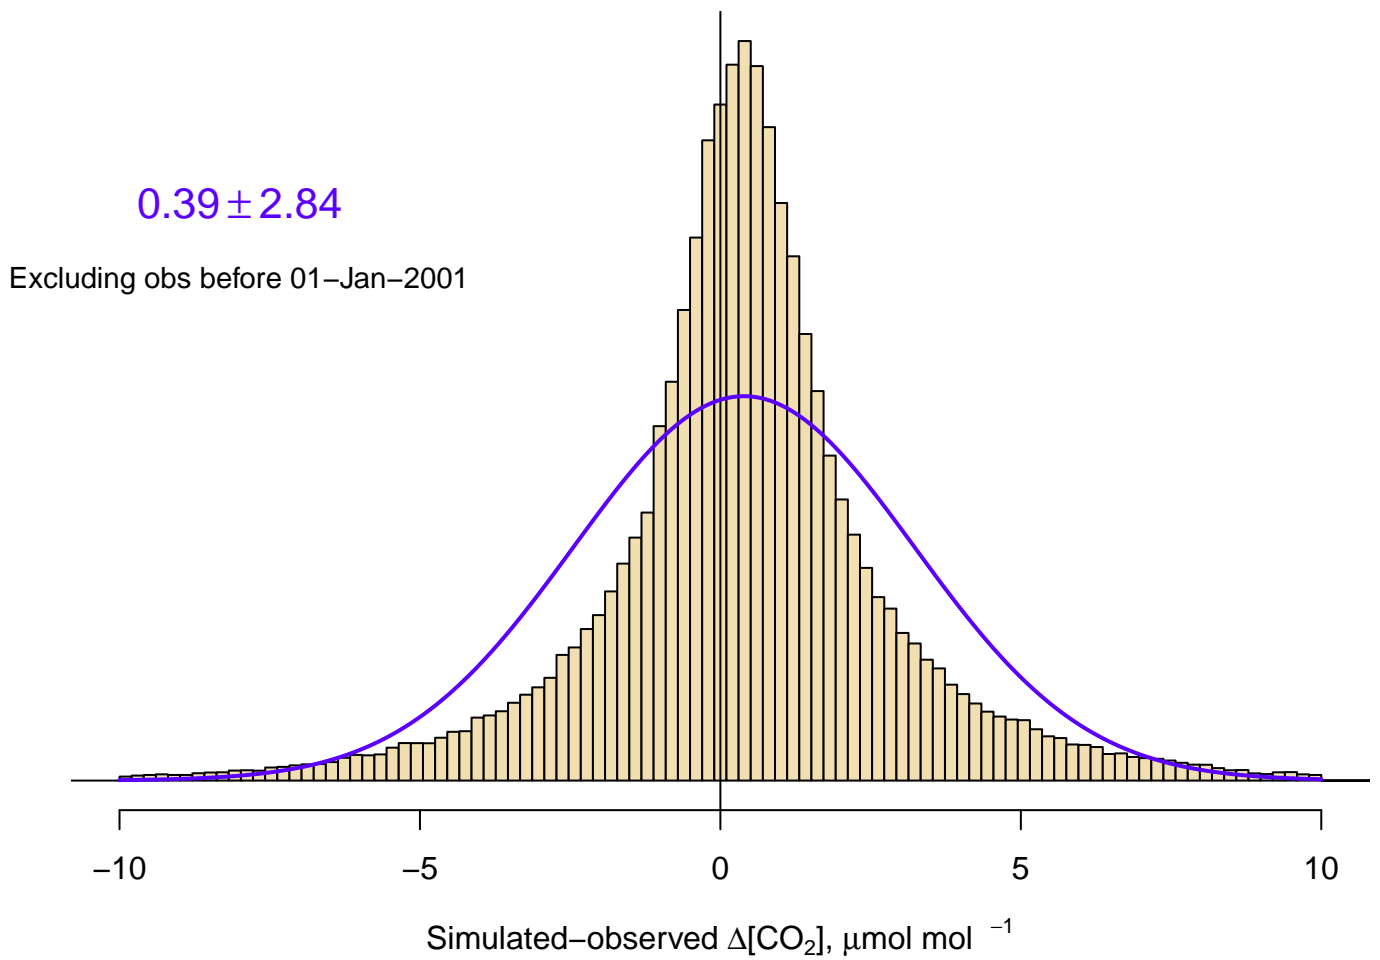

CT2013 NH "Summer" (Jun–Sep) residuals (assim only)

CT2013 NH "Winter" (Nov–Apr) residuals (assim only)