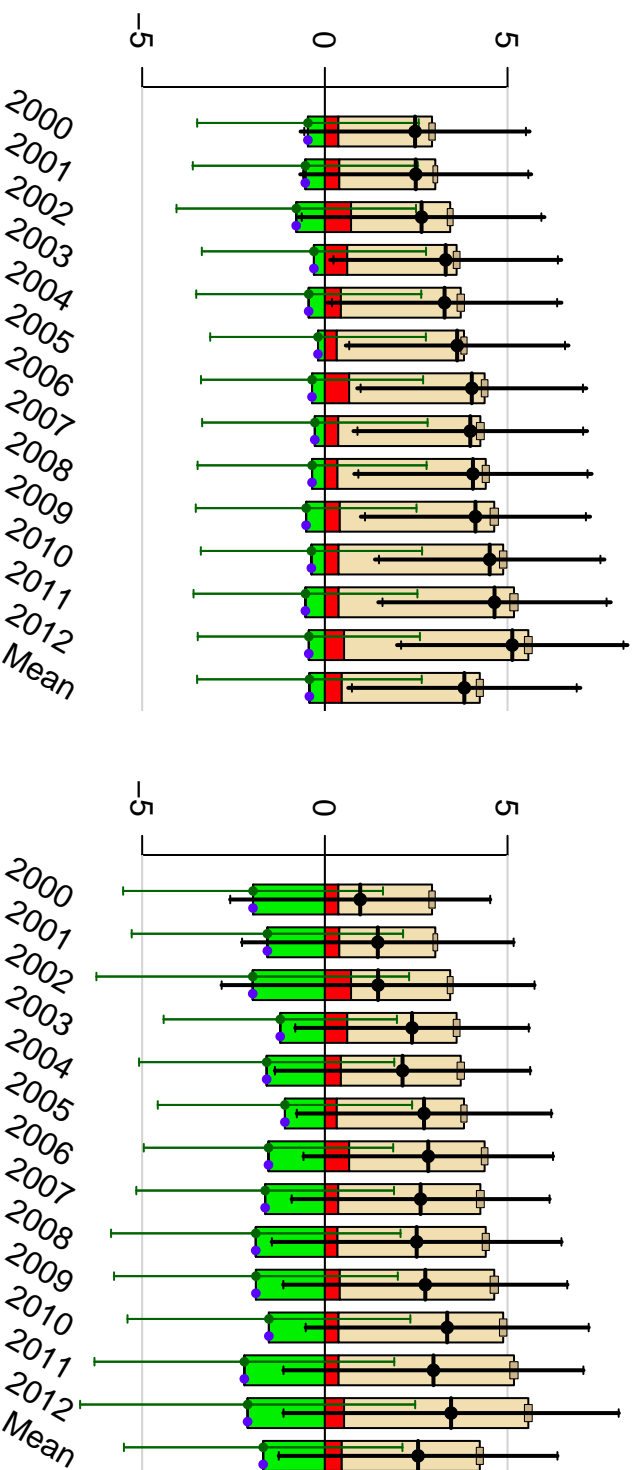

Asia annual total emissions

First guess

Optimized

CO₂ emissions (PgCyr⁻¹)

CT2013 - Created 2014-04-24