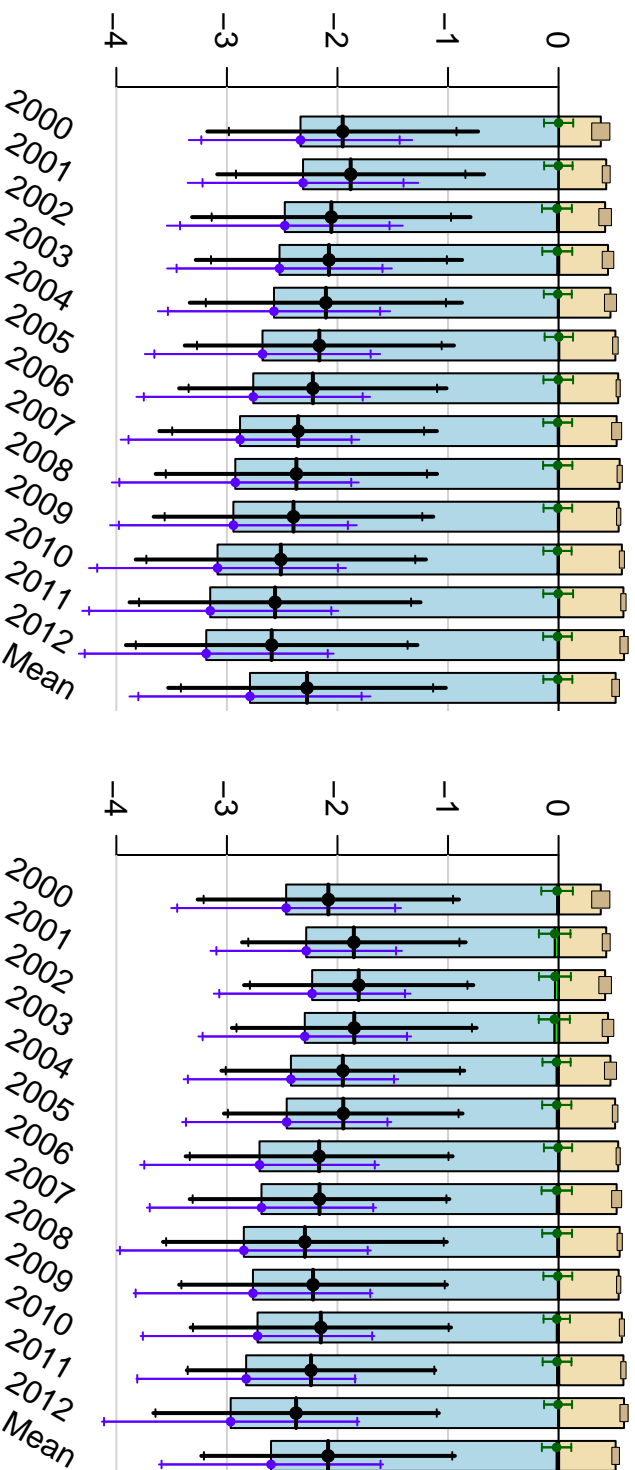

Extratropical Oceans annual total emissions

First guess

Optimized

CO₂ emissions (PgCyr⁻¹)

CT2013 - Created 2014-04-24