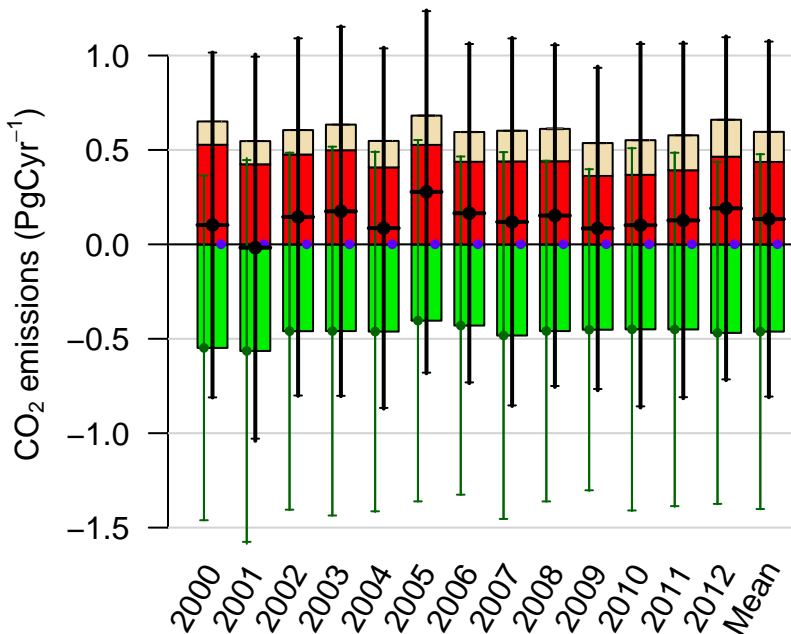

Northern Africa annual total emissions

First guess

Optimized

CT2013 - Created 2014-04-24