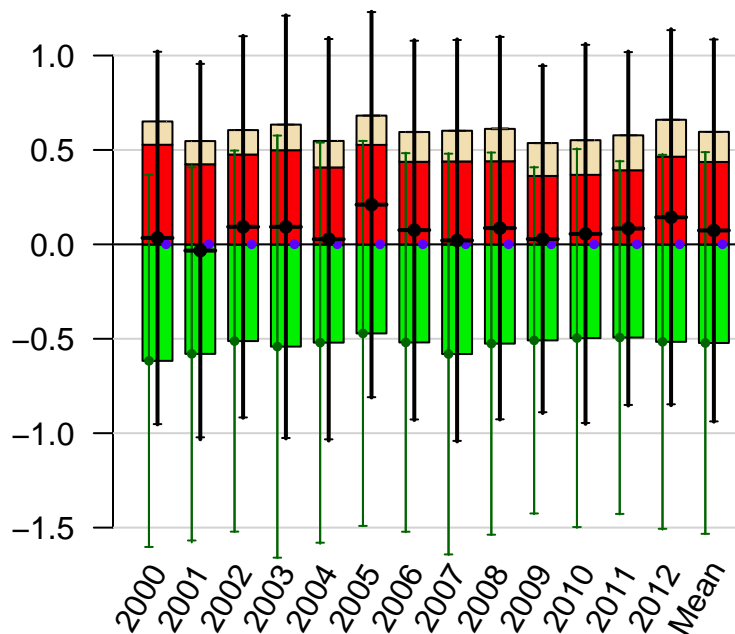

Northern Africa annual total emissions

First guess

Optimized

CT2013 - Created 2014-04-24