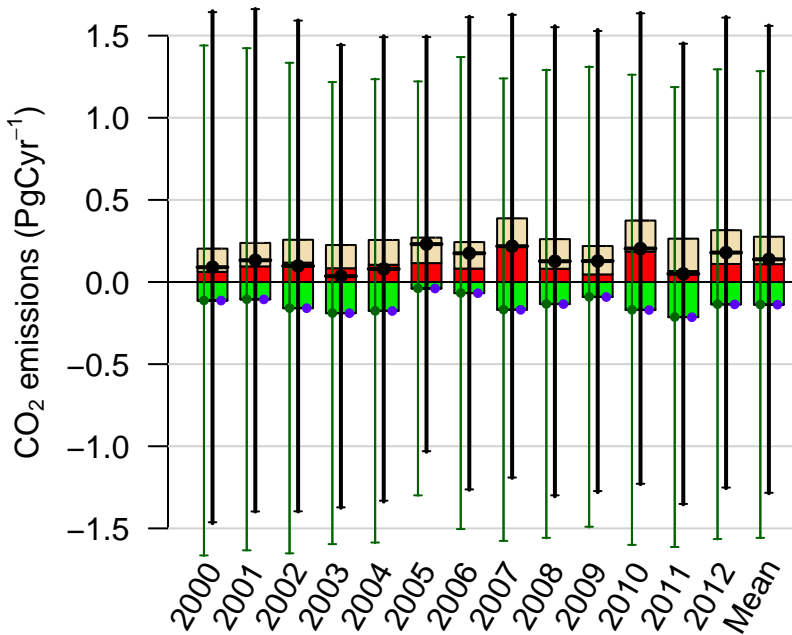

South American Temperate annual total emissions

First guess

Optimized

Ocean

Fossil

Net

1- σ Uncertainties

Total

Across-model

Within-model

CT2013 - Created 2014-04-24