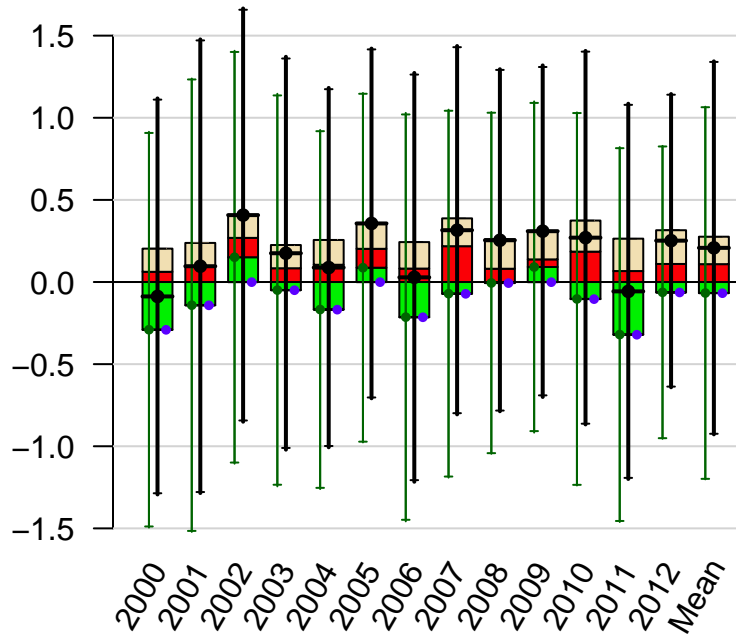

South American Temperate annual total emissions

First guess

Optimized

Ocean

Fossil

Net

1- σ Uncertainties

Total

Across-model

Within-model

CT2013 - Created 2014-04-24