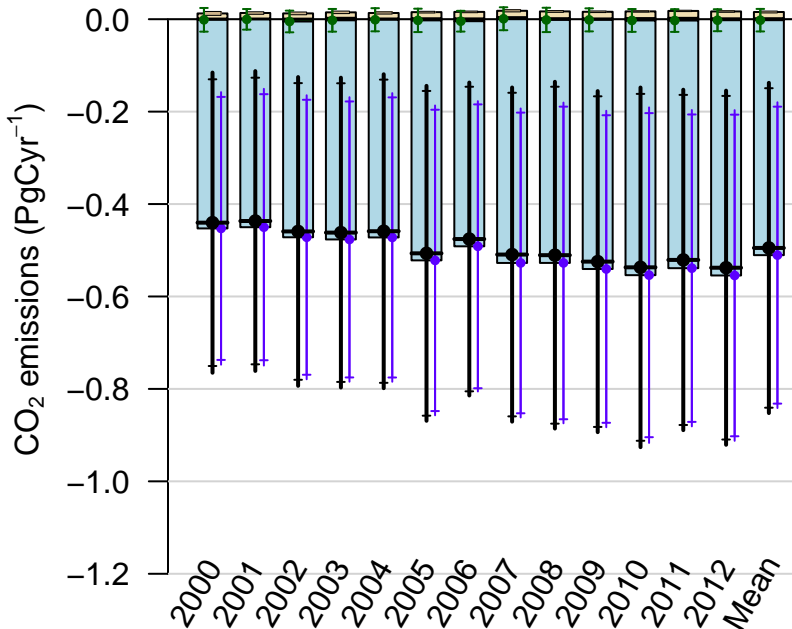

South Indian Temperate annual total emissions

First guess

Optimized

Net

1- σ Uncertainties
 Total \updownarrow Across-model
 Within-model \updownarrow

CT2013 - Created 2014-04-24