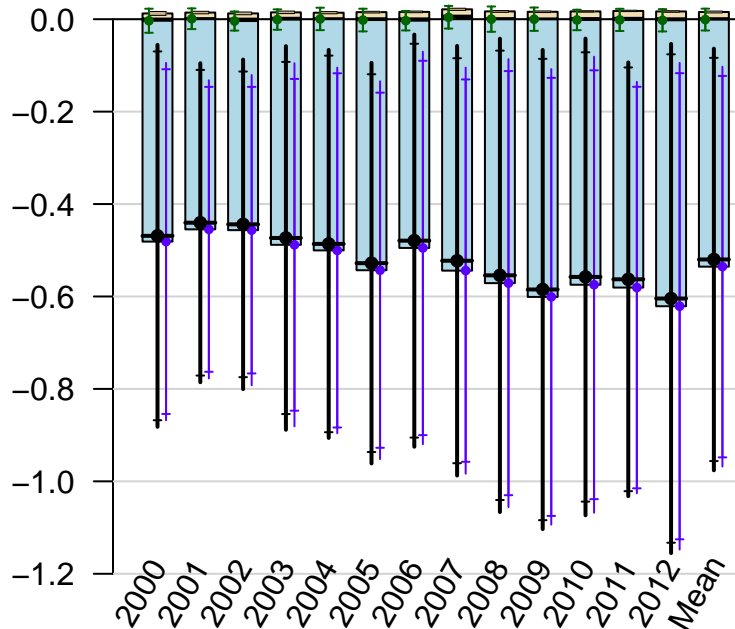

South Indian Temperate annual total emissions

First guess

Optimized

Net

1- σ Uncertainties
 Total \updownarrow Across-model
 Within-model \updownarrow

CT2013 - Created 2014-04-24