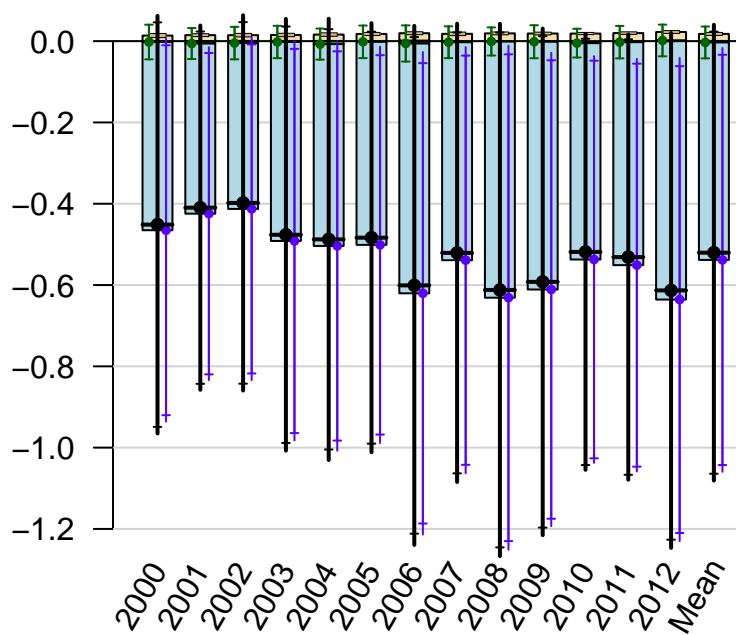

South Pacific Temperate annual total emissions

First guess

Optimized

Ocean

Fossil

1- σ Uncertainties
 Total \updownarrow Across-model
 Within-model \updownarrow

CT2013 - Created 2014-04-24