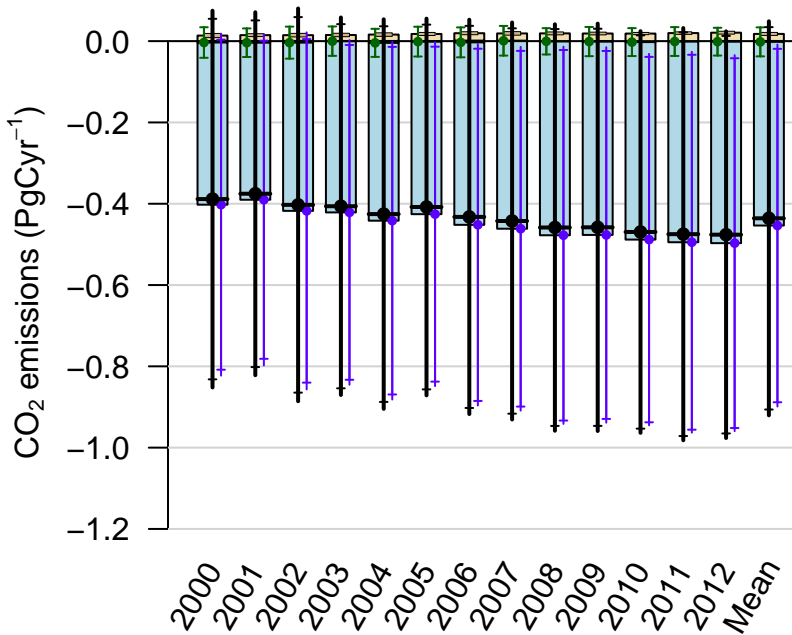

South Pacific Temperate annual total emissions

First guess

Optimized

Ocean

Fossil

1- σ Uncertainties
 Total \updownarrow Across-model
 Within-model \updownarrow

CT2013 - Created 2014-04-24