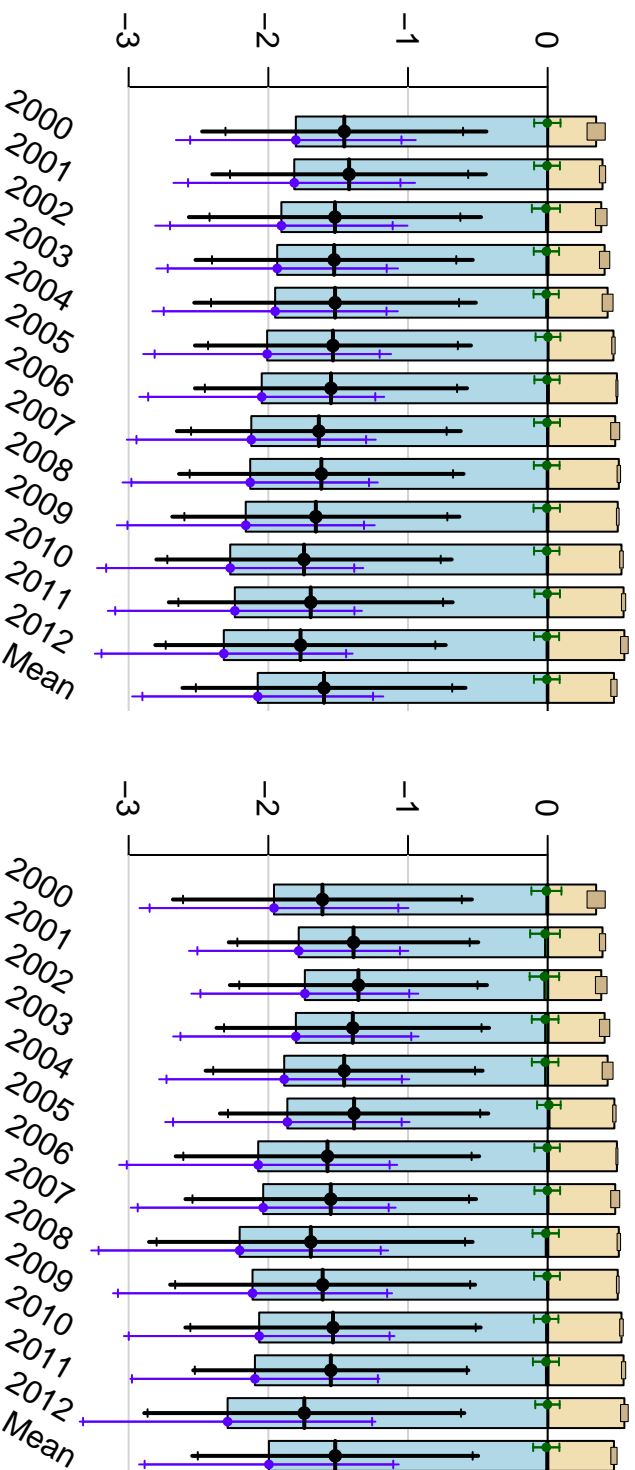

Temperate Oceans annual total emissions

First guess

Optimized

CO₂ emissions (PgCyr⁻¹)

CT2013 - Created 2014-04-24