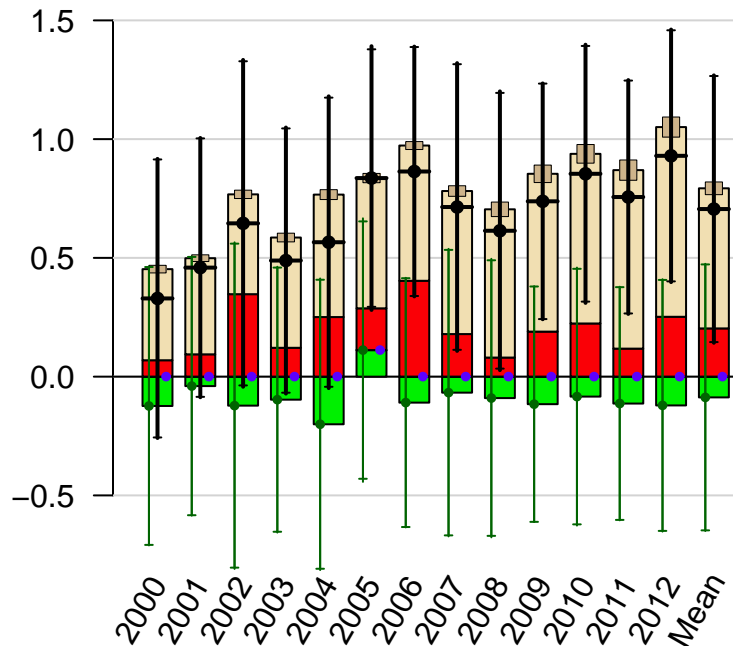

Tropical Asia annual total emissions

First guess

Optimized

1- σ Uncertainties
Total
Across-model
Within-model

CT2013 - Created 2014-04-24