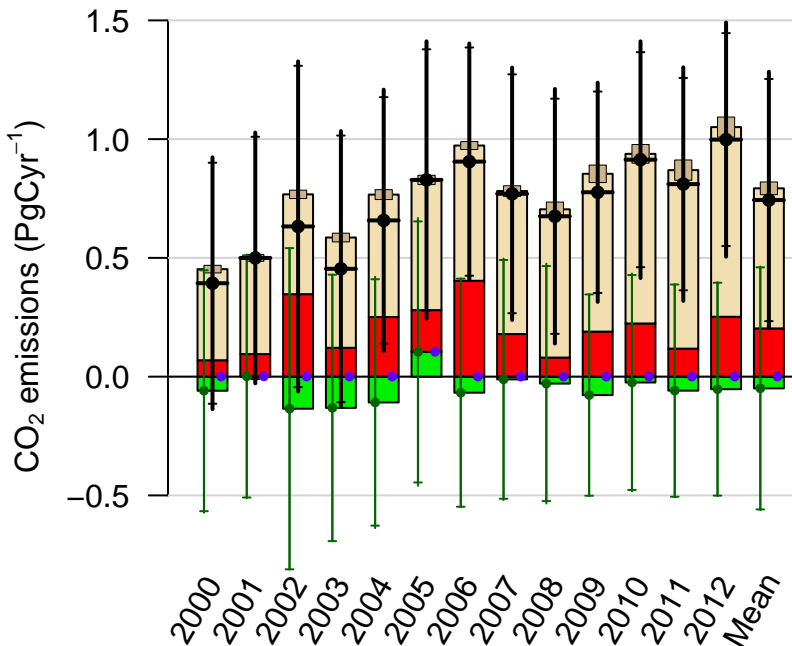

Tropical Asia annual total emissions

First guess

Optimized

1- σ Uncertainties
Total
Across-model
Within-model

CT2013 - Created 2014-04-24