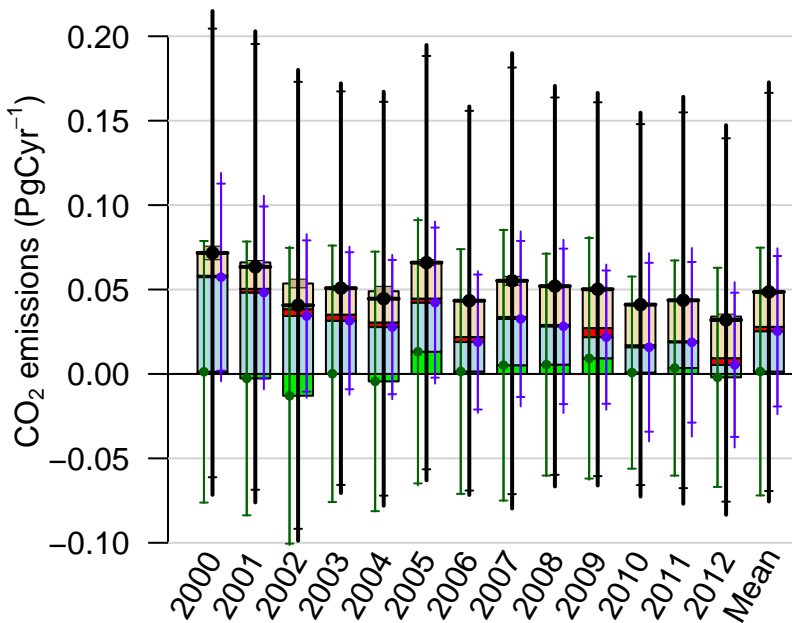

West Pacific Tropical annual total emissions

First guess

Optimized

1- σ Uncertainties

Across-model

Within-model

CT2013 - Created 2014-04-24