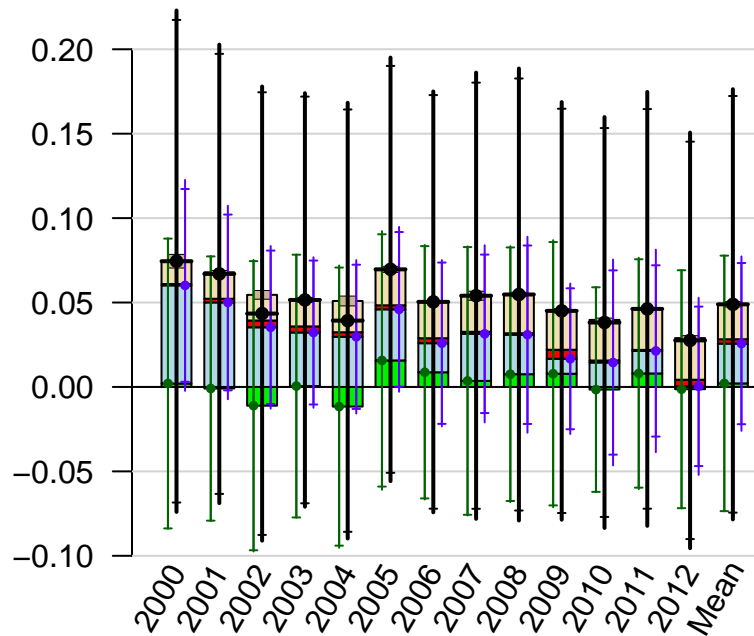

West Pacific Tropical annual total emissions

First guess

Optimized

1- σ Uncertainties

Across-model

Within-model

CT2013 - Created 2014-04-24