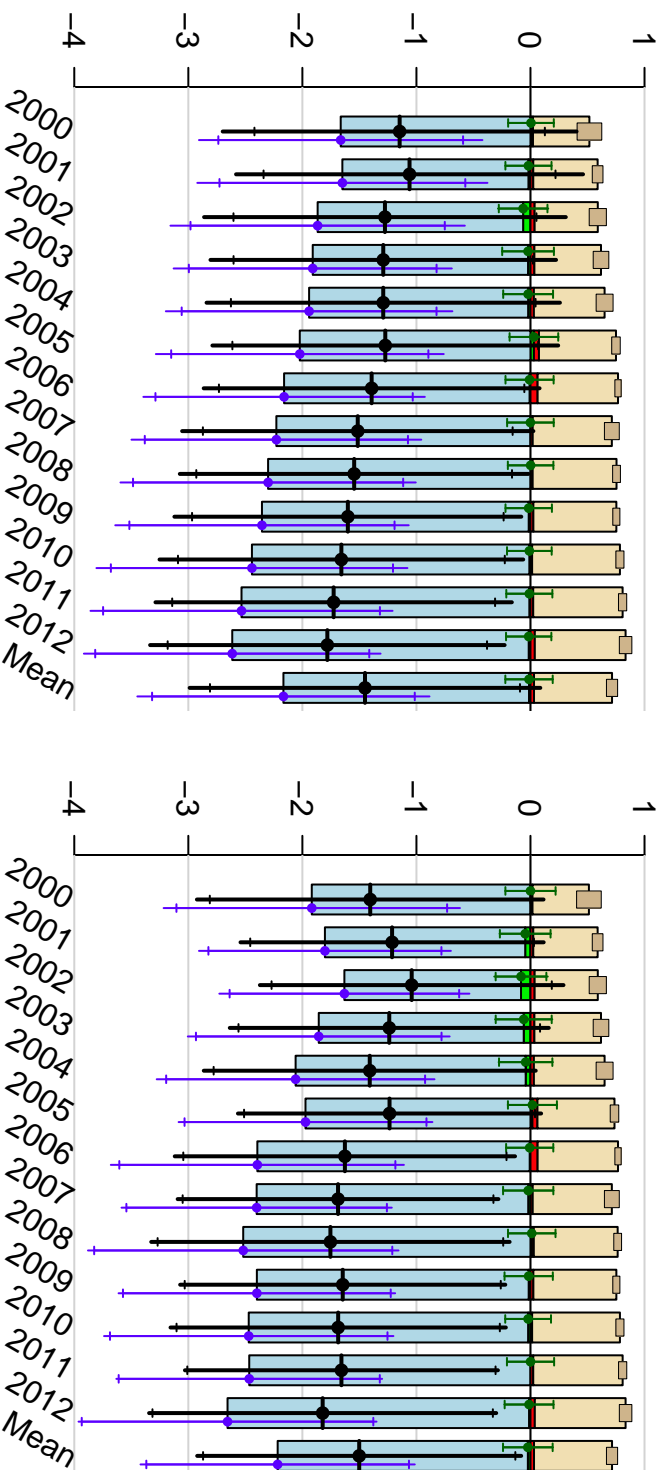

# All Ocean annual total emissions

First guess

Optimized

CO<sub>2</sub> emissions (PgCyr<sup>-1</sup>)

CT2013B - Created 2015-01-04