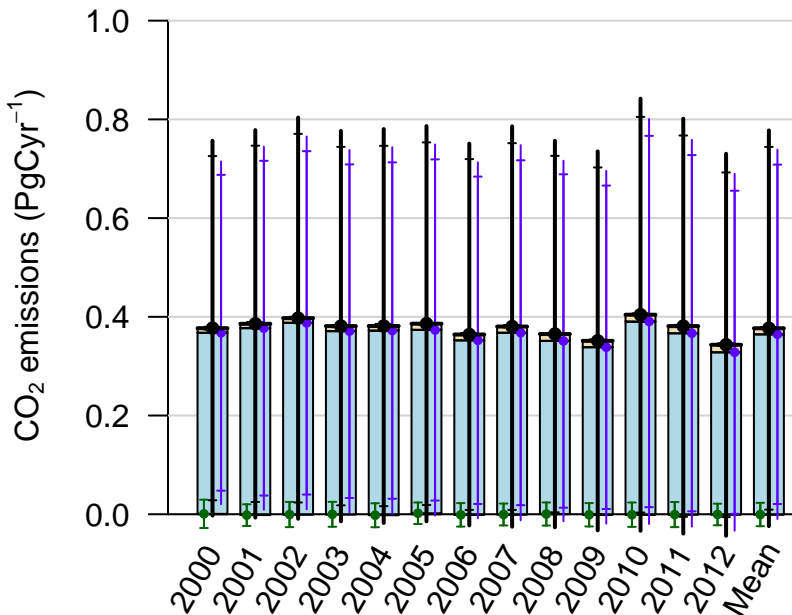

East Pacific Tropical annual total emissions

First guess

Optimized

CT2013B - Created 2015-01-04