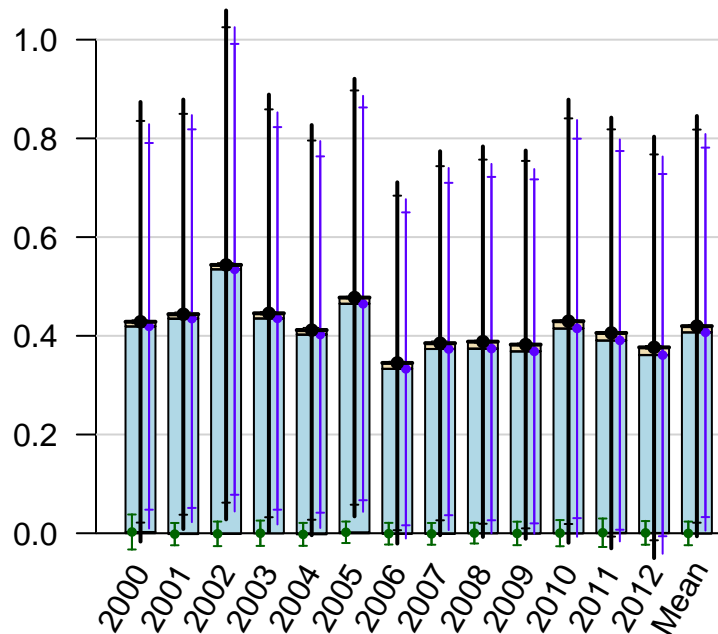

East Pacific Tropical annual total emissions

First guess

Optimized

CT2013B - Created 2015-01-04