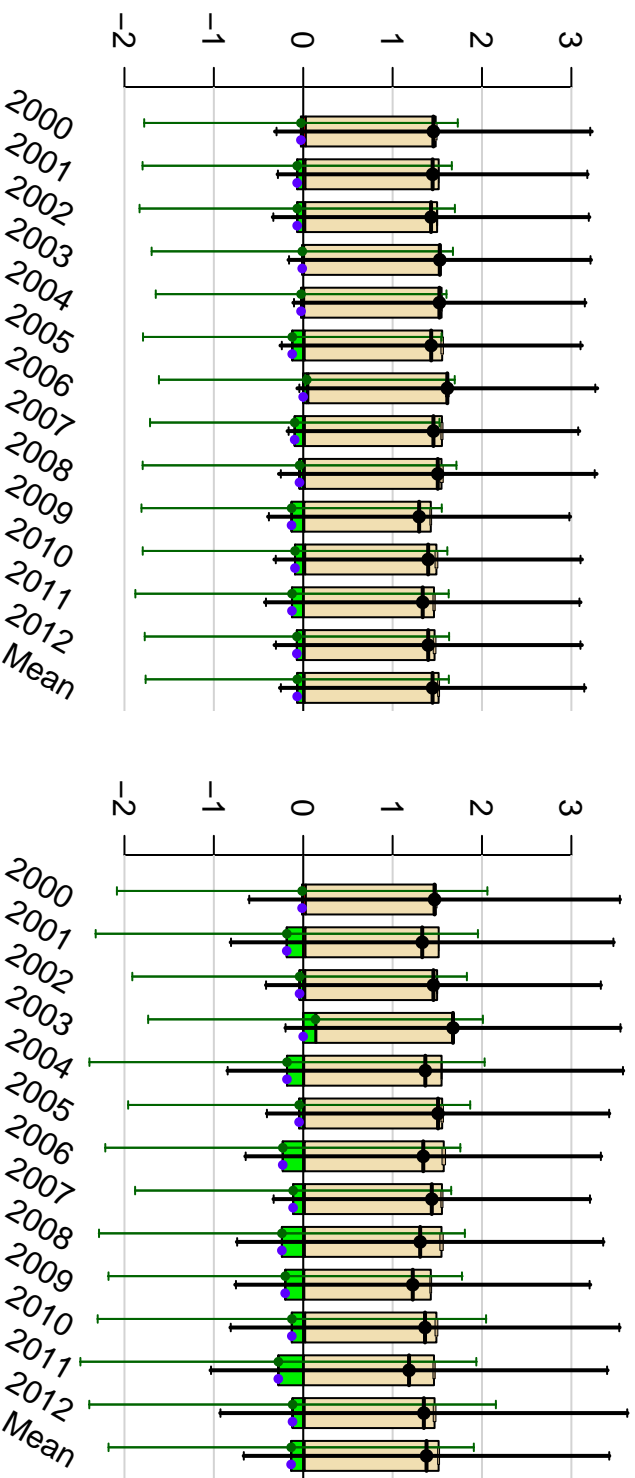

Europe annual total emissions

First guess

Optimized

CO₂ emissions (PgCyr⁻¹)

CT2013B - Created 2015-01-04