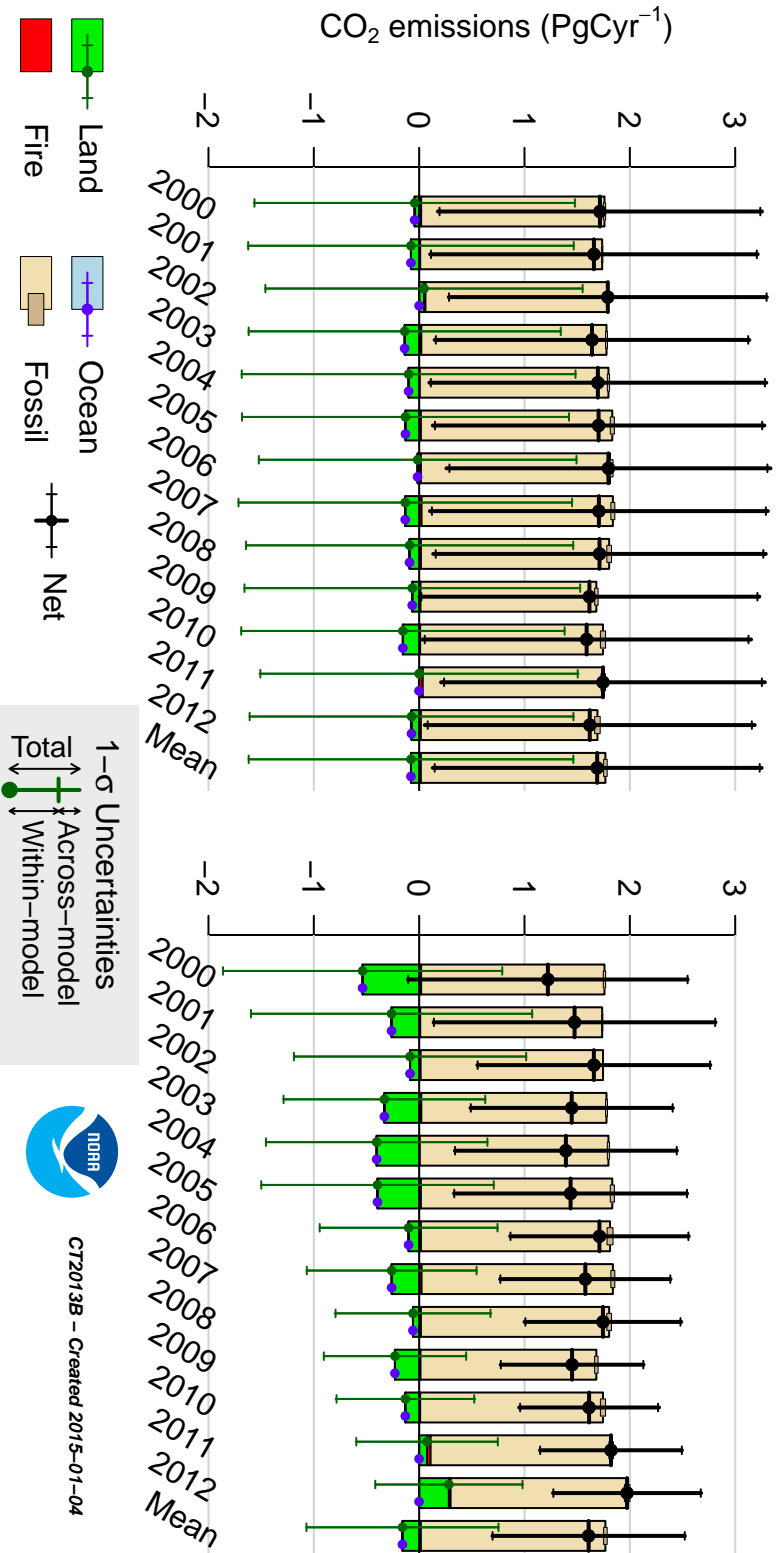

North American Temperate annual total emissions

First guess

Optimized

CT2013B - Created 2015-01-04