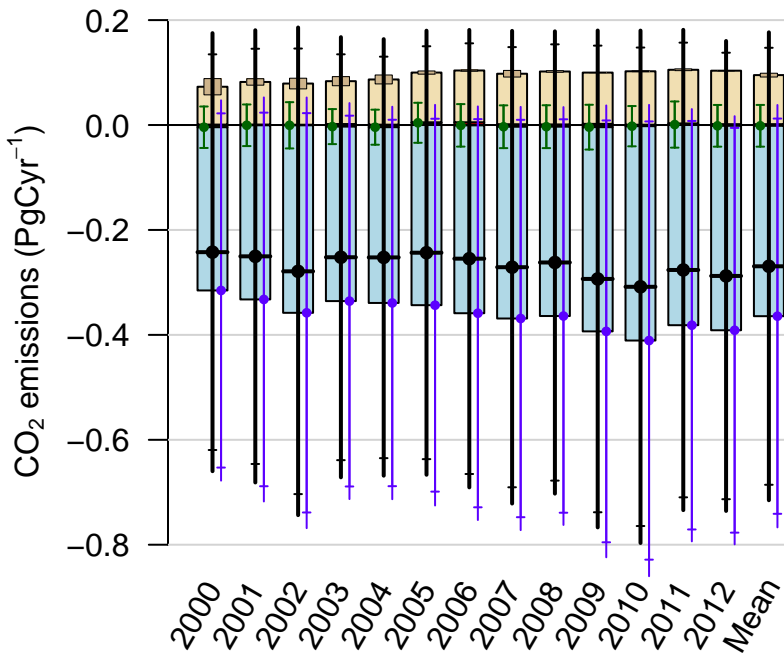

# North Atlantic Temperate annual total emissions

First guess

Optimized

1- $\sigma$  Uncertainties  
 Total  $\updownarrow$  Across-model  
 Within-model  $\updownarrow$

CT2013B - Created 2015-01-04