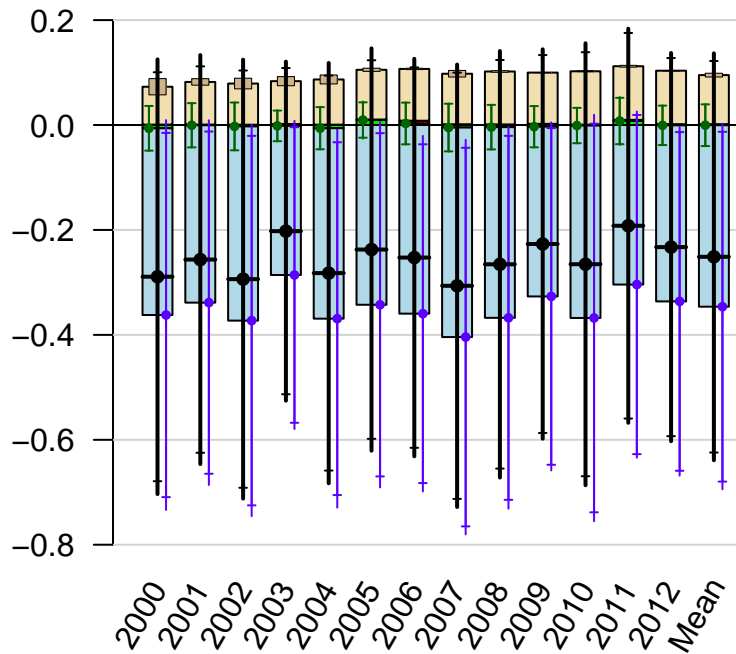

# North Atlantic Temperate annual total emissions

First guess

Optimized

1- $\sigma$  Uncertainties  
 Total  $\updownarrow$  Across-model  
 Within-model  $\updownarrow$

CT2013B - Created 2015-01-04