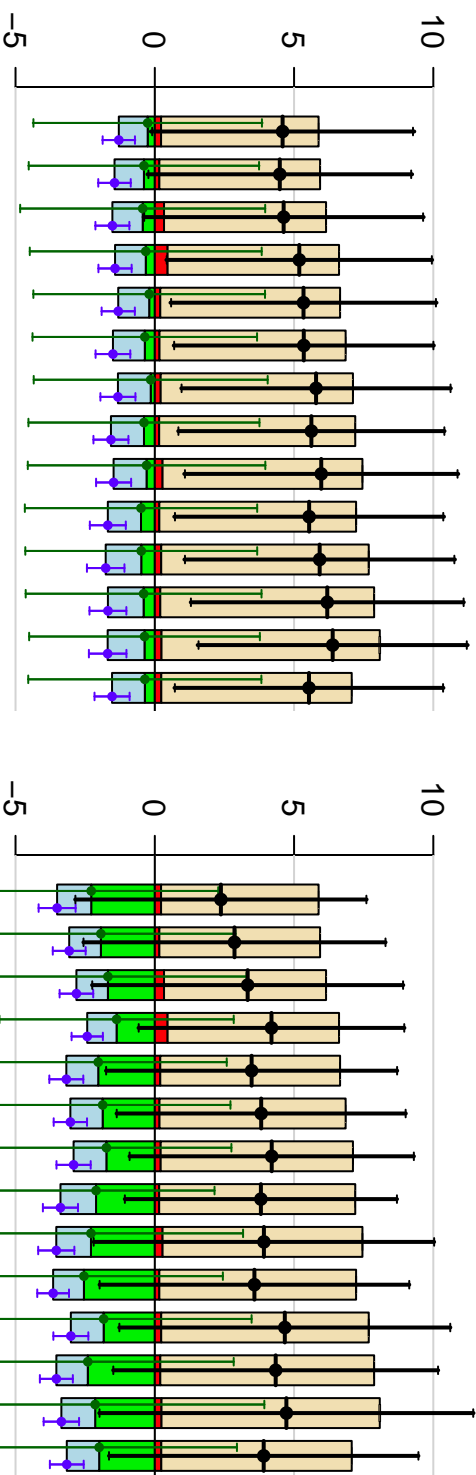

# Northern annual total emissions

First guess

Optimized

CO<sub>2</sub> emissions (PgCyr<sup>-1</sup>)

2000  
2001  
2002  
2003  
2004  
2005  
2006  
2007  
2008  
2009  
2010  
2011  
2012  
Mean

2000  
2001  
2002  
2003  
2004  
2005  
2006  
2007  
2008  
2009  
2010  
2011  
2012  
Mean

CT2013B - Created 2015-01-04