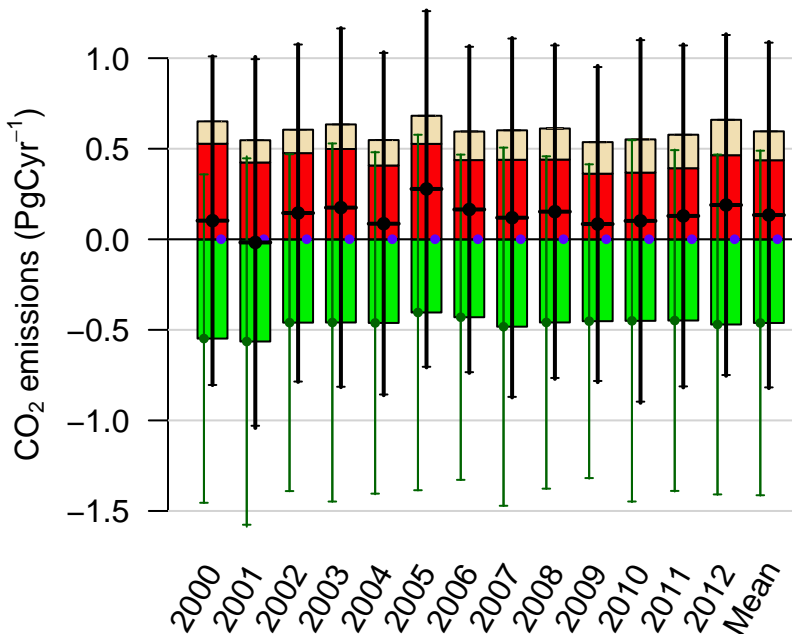

Northern Africa annual total emissions

First guess

Optimized

1- σ Uncertainties
 Total Across-model
 Within-model

CT2013B - Created 2015-01-04