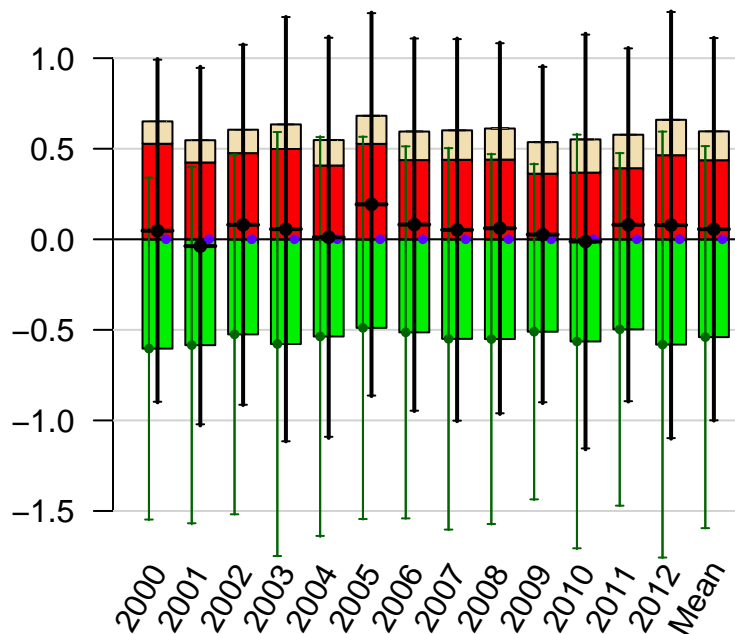

Northern Africa annual total emissions

First guess

Optimized

1- σ Uncertainties
 Total Across-model
 Within-model

CT2013B - Created 2015-01-04