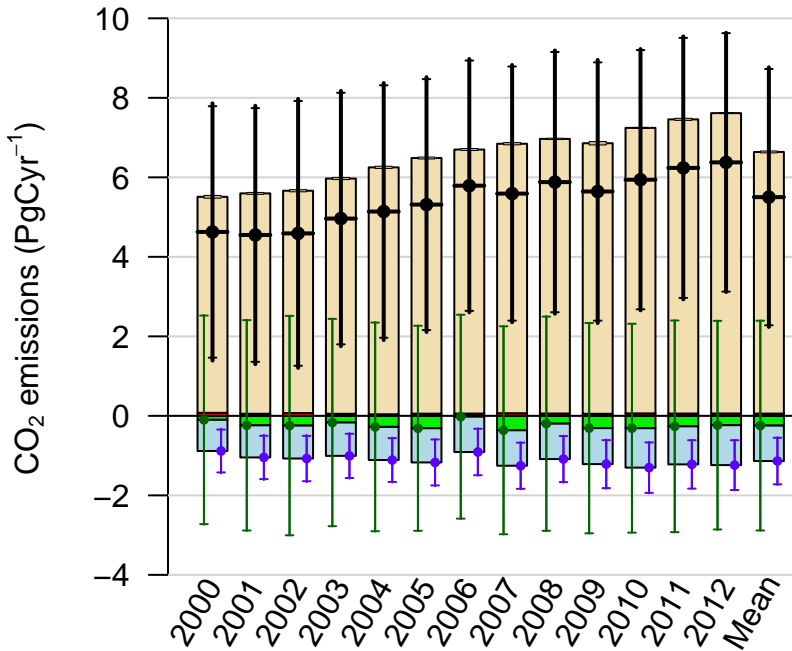

Northern Temperate Land and Ocean annual total emissions

First guess

Optimized

1- σ Uncertainties
Total
Across-model
Within-model

CT2013B - Created 2015-01-04