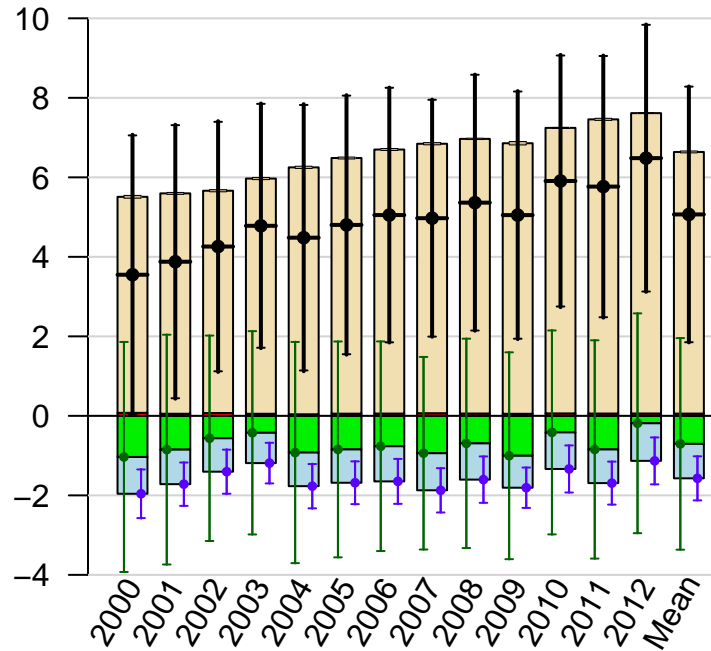

Northern Temperate Land and Ocean annual total emissions

First guess

Optimized

1- σ Uncertainties
Total
Across-model
Within-model

CT2013B - Created 2015-01-04